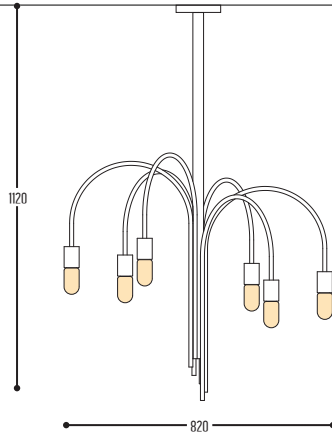

DANDY

design anthony boelaert for dark

1/1

DANDY M
2171-BB(B)-001-DD

DANDY L
2172-BB(B)-001-DD

DANDY XL
2173-BB(B)-001-DD

E27 T45 FILAMENT-LAMP:
to be ordered separately
see page 484

BB	COLORS	02	Black
		112	Gold Finish
		RAL color on request	
CCC	TYPE E27	001	LED T45 Globe (MAX 10W)
DD	SUSP. CABLE	01	1,5 m
		02	2,5 m