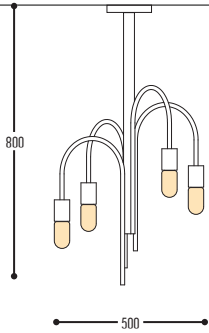

DANDY

design anthony boelaert for dark

1/1

DANDY M
2171-BB(B)-001-DD

DANDY L
2172-BB(B)-001-DD

DANDY XL
2173-BB(B)-001-DD

E27 T45 FILAMENT-LAMP:
to be ordered separately
see page 484

BB	COLORS	02	Black
		112	Gold Finish
		RAL color on request	
CCC	TYPE E27	001	LED T45 Globe (MAX 10W)
DD	SUSP. CABLE	01	1,5 m
		02	2,5 m