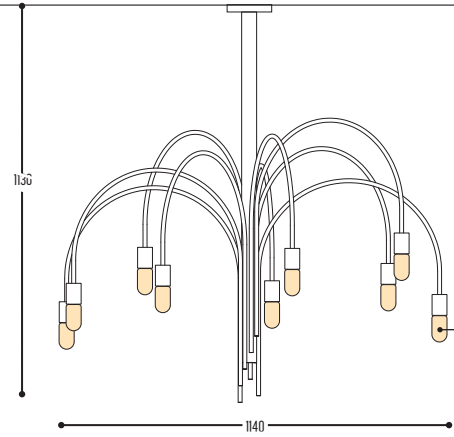

DANDY

design anthony boelaert for dark

1/1

DANDY M
2171-BB(B)-001-DD

DANDY L
2172-BB(B)-001-DD

DANDY XL
2173-BB(B)-001-DD

E27 T45 FILAMENT-LAMP:
to be ordered separately
see page 484

BB	COLORS	02	Black
		112	Gold Finish
		RAL color on request	
CCC	TYPE E27	001	LED T45 Globe (MAX 10W)
DD	SUSP. CABLE	01	1,5 m
		02	2,5 m