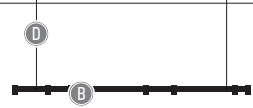

1200

BALLZZZ FDR 1500

1916-BB-001-DD-J

1500

BALLZZZ FDR 1800

1917-BB-001-DD-J

1800

| | | | |
|-----|--------------|----------------------|----------------|
| BB | COLOR RING | 02 | Black |
| | | 03 | White |
| | | RAL color on request | |
| CCC | TYPE E27 | 001 | LED (MAX 10 W) |
| | | | |
| DD | SUSP. CABLE | 01 | 1,5 m |
| | | 02 | 2,5 m |
| | | 03 | 5 m |
| J | UP DOWN TYPE | 0 | down outside |
| | | 1 | down inside |
| | | 2 | up outside |
| | | 3 | up inside |
| | | 4 | double down |

Possibilities

down outside

down inside

up outside

up inside

double down

DARK®

© DARK 2021 - Dark has the right to change any technical data, dimensions, colors and characteristics without prior notice. All rights reserved. Please check always the latest technical data sheets on www.dark.be. Any reproduction of the Dark products is strictly forbidden and can seriously damage your health and endanger your bank account.