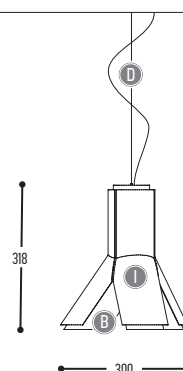

# BOKY

design frank janssens for dark

1/1

BOKY  
820-BB-001-DD-I

BB	COLOR OUTSIDE	03		White
		04		Red
		08		Orange
CCC	TYPE E27	001		LED / Globe (MAX.12 W)
DD	SUSP. CABLE	01	1,5 m	
		02	2,5 m	
I	COLOR SHELLS	B		Black
		W		White
				RAL color on request