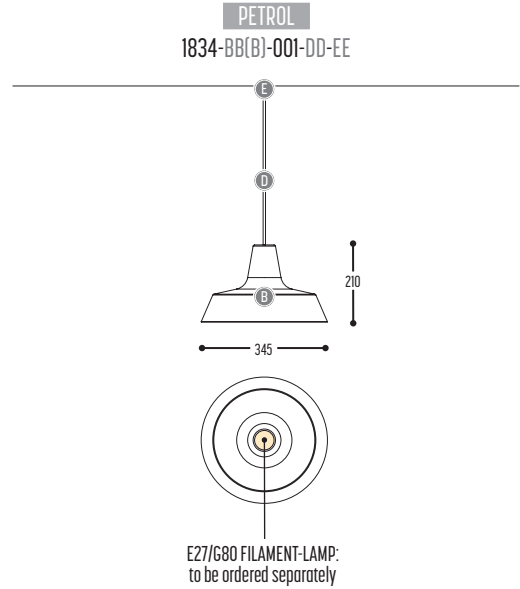

PETROL

design dark studio for dark

1/1

BB(B)	COLORS	02		Black
		03		White
		101		Soft Pink
		103		Soft Blue
		104		Soft Green
		124		Kaki
		140		Old Pink
		141		Terracotta Red
		142		Oxide Red
		111		Brass Finish
		112		Gold Finish
		137		Bronze Finish
CCC	TYPE E27	001		LED (MAX 12 W)
DD	SUSP. CABLE	01		1,5 m
		02		2,5 m
EE	SUSP. KIT	02		Black
		03		White