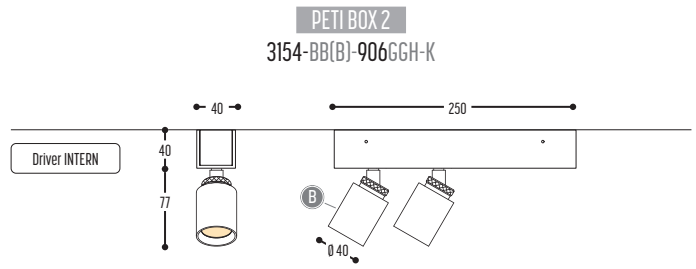

PETI

design dark studio for dark

1/2

HONEYCOMB BLACK

172-9005-436009

BB(B)	COLORS	02	Black		
		150	Bronze Light		
		151	Bronze Dark		
EFF	CRI • LUMENOUTPUT	906	>90 CRI • 600 Lm / 350 mA / 6,4 W		
		GG	REFLECTOR	22	22°
34	34°				
54	54°				
H	COLOR TEMP.	2	2700K		
		3	3000K		
		4	4000K		
K	DRIVER	1	No driver		
		0	Non dimmable (extern)		
		2	Dimmable 1-10 V (extern)		
		3	Dali (extern)		
		4	Phase cut (extern)		

DARK®

© DARK 2021 - Dark has the right to change any technical data, dimensions, colors and characteristics without prior notice. All rights reserved. Please always check the latest technical data sheet on www.dark.be. Any reproduction of the Dark products is strictly forbidden and can seriously damage your health and endanger your bank account.

DARK at night nv
Vliegplein 43
9991 Maldegem — Belgium
+32 50 71 81 40
info@dark.be
www.dark.be