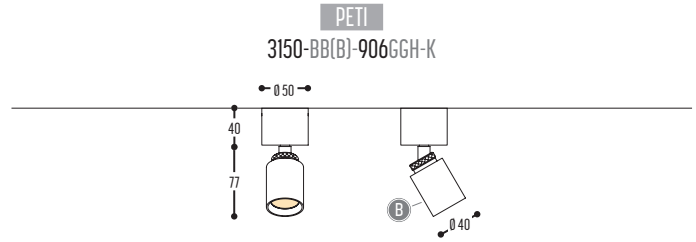

PETI

design dark studio for dark

1/2

HONEYCOMB BLACK

172-9005-436009

BB(B)	COLORS	02	Black		
		150	Bronze Light		
		151	Bronze Dark		
EFF	CRI • LUMENOUTPUT	906	>90 CRI • 600 Lm / 350 mA / 6,4 W		
		GG	REFLECTOR	22	22°
34	34°				
54	54°				
H	COLOR TEMP.	2	2700K		
		3	3000K		
		4	4000K		
K	DRIVER	1	No driver		
		0	Non dimmable (extern)		
		2	Dimmable 1-10 V (extern)		
		3	Dali (extern)		
		4	Phase cut (extern)		

DARK®

© DARK 2021 - Dark has the right to change any technical data, dimensions, colors and characteristics without prior notice. All rights reserved. Please always check the latest technical data sheet on www.dark.be. Any reproduction of the Dark products is strictly forbidden and can seriously damage your health and endanger your bank account.

DARK at night nv
Vliegplein 43
9991 Maldegem — Belgium
+32 50 71 81 40
info@dark.be
www.dark.be