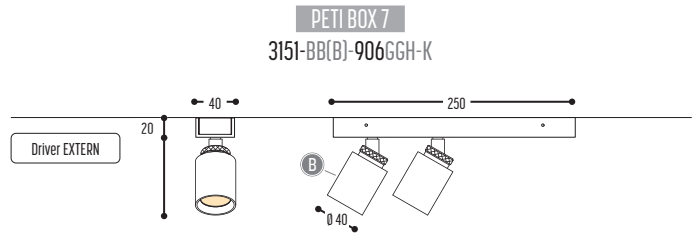

PETI

design dark studio for dark

1/2

HONEYCOMB BLACK

172-9005-436009

BB(B)	COLORS	02	Black		
		150	Bronze Light		
		151	Bronze Dark		
EFF	CRI • LUMENOUTPUT	906	>90 CRI • 600 Lm / 350 mA / 6,4 W		
		GG	REFLECTOR	22	22°
34	34°				
54	54°				
H	COLOR TEMP.	2	2700K		
		3	3000K		
		4	4000K		
K	DRIVER	1	No driver		
		0	Non dimmable (extern)		
		2	Dimmable 1-10 V (extern)		
		3	Dali (extern)		
		4	Phase cut (extern)		

DARK®

© DARK 2021 - Dark has the right to change any technical data, dimensions, colors and characteristics without prior notice. All rights reserved. Please always check the latest technical data sheet on www.dark.be. Any reproduction of the Dark products is strictly forbidden and can seriously damage your health and endanger your bank account.

DARK at night nv
Vliegplein 43
9991 Maldegem — Belgium
+32 50 71 81 40
info@dark.be
www.dark.be