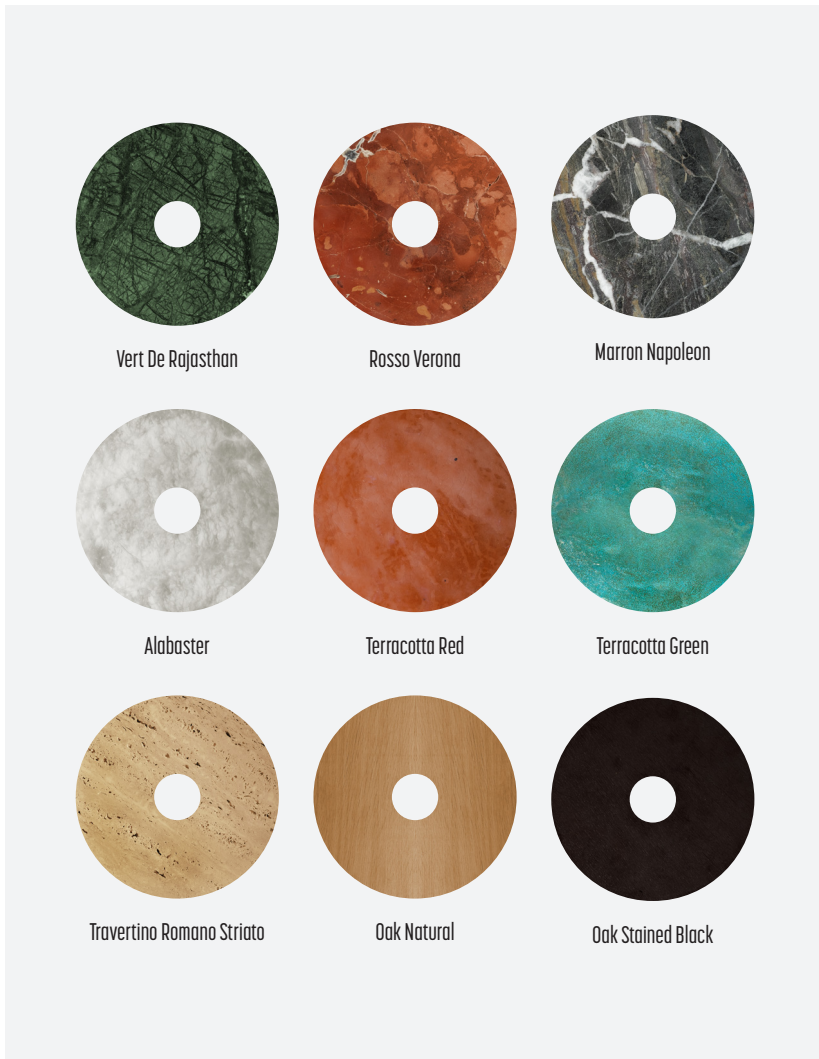

ELPEE

design dark studio

DARK®

ELPEE

design dark studio for dark

1/1

HONEYCOMB BLACK
172-9005-436009

BB(B)	COLORS	02	Black
		150	Bronze Light (BRL)
		151	Bronze Dark (BRD)
EFF	CRI • LUMENOUTPUT	906	>90 CRI • 600 Lm / 350 mA / 6,4 W
		22	22°
		34	34°
		54	54°
GG	REFLECTOR	2	2700K
		3	3000K
		4	4000K
		DD	SUSP. CABLE
02	2,5 m		
III	MATERIALS	118	Oak natural
		117	Oak stained black
		134	Alabaster
		139	Terracotta Red
		148	Terracotta Green
		215	Marron Napoleon
		216	Vert De Rajasthan
		218	Rosso Verona
		217	Travertino Romano Striato
K	DRIVER	1	No driver
		0	Non dimmable (extern)
		2	Dimmable 1-10 V (extern)
		3	Dali (extern)
		4	Phase cut (extern)