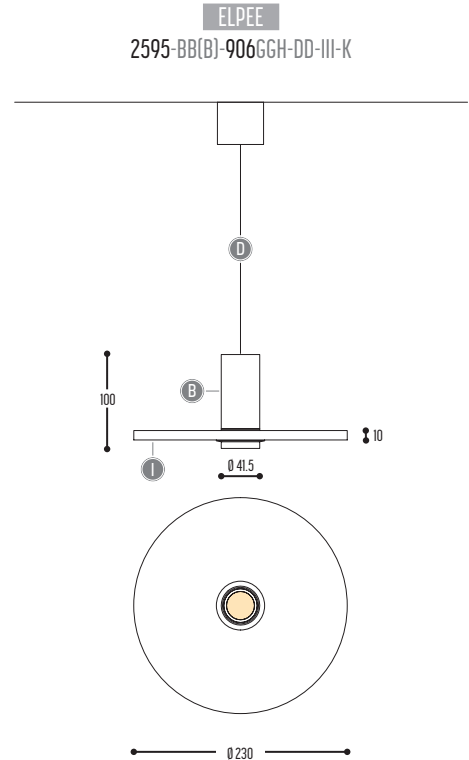

ELPEE

design dark studio

DARK®

ELPEE

design dark studio for dark

1/1

HONEYCOMB BLACK
172-9005-436009

BB(B)	COLORS	02	Black
		150	Bronze Light (BRL)
		151	Bronze Dark (BRD)
EFF	CRI • LUMENOUTPUT	906	>90 CRI • 600 Lm / 350 mA / 6,4 W
		22	22°
		34	34°
		54	54°
GG	REFLECTOR	2	2700K
		3	3000K
		4	4000K
		DD	SUSP. CABLE
02	2,5 m		
III	MATERIALS	118	Oak natural
		117	Oak stained black
		134	Alabaster
		139	Terracotta Red
		148	Terracotta Green
		215	Marron Napoleon
		216	Vert De Rajasthan
		218	Rosso Verona
		217	Travertino Romano Striato
K	DRIVER	1	No driver
		0	Non dimmable (extern)
		2	Dimmable 1-10 V (extern)
		3	Dali (extern)
		4	Phase cut (extern)