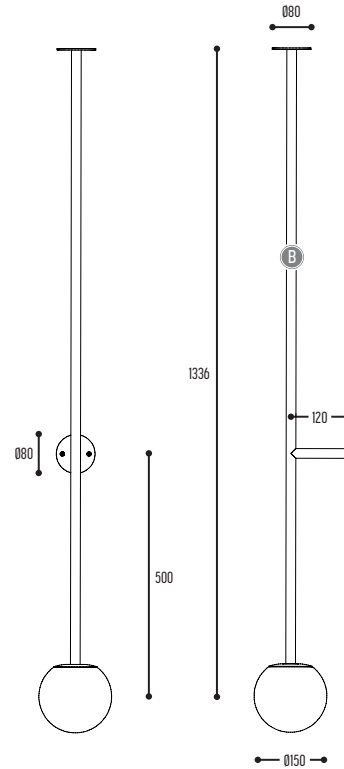

BOELY-T

design dark studio for dark

1/2

BOELY-T G9
2642-BB-071

BB(B)	COLORS	02		Black
		03		White
		10		Alu
CCC	TYPE G9	071		LED QT14 (MAX 9 W)

DARK®

© DARK 2023 - Dark has the right to change any technical data, dimensions, colors and characteristics without prior notice. All rights reserved. Please always check the latest technical data sheet on www.dark.be. Any reproduction of the Dark products is strictly forbidden and can seriously damage your health and endanger your bank account.

DARK at night nv
Vliegplein 43
9991 Maldegem — Belgium
+32 50 71 81 40
info@dark.be
www.dark.be

BOELY-T

design dark studio for dark

2/2

BB	COLORS	02		Black
		03		White
		10		Alu
CCC	TYPE G9	071		LED (MAX 6 W)
EFF	CRI • LUMENOUTPUT	904	>90 CRI • 600 Lm / 350 mA / 6 W	
GG	GLOBE	20	Ø200	
H	COLOR TEMP.	0	N.A.	
		1	2200 K	
		2	2700 K	
		3	3000 K	
II	GLOBE color	00	Transparent	
		13	Glass White	
K	DRIVER	1	No driver	
		0	Non dimmable (extern)	
		2	Dimmable 1-10 V (extern)	
		3	Dali (extern)	
		4	Phase cut (extern)	