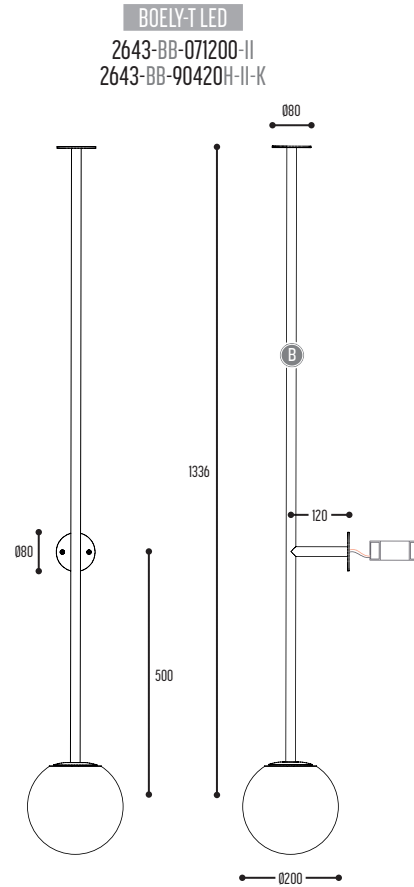

BOELY-T

design dark studio for dark

1/2

BOELY-T G9
2642-BB-071

BB(B)	COLORS	02		Black
		03		White
		10		Alu
CCC	TYPE G9	071		LED QT14 (MAX 9 W)

DARK®

© DARK 2023 - Dark has the right to change any technical data, dimensions, colors and characteristics without prior notice. All rights reserved. Please always check the latest technical data sheet on www.dark.be. Any reproduction of the Dark products is strictly forbidden and can seriously damage your health and endanger your bank account.

DARK at night nv
Vliegplein 43
9991 Maldegem — Belgium
+32 50 71 81 40
info@dark.be
www.dark.be

BOELY-T

design dark studio for dark

2/2

BB	COLORS	02		Black
		03		White
		10		Alu
CCC	TYPE G9	071		LED (MAX 6 W)
EFF	CRI • LUMENOUTPUT	904	>90 CRI • 600 Lm / 350 mA / 6 W	
GG	GLOBE	20	Ø200	
H	COLOR TEMP.	0	N.A.	
		1	2200 K	
		2	2700 K	
		3	3000 K	
II	GLOBE color	00	Transparent	
		13	Glass White	
K	DRIVER	1	No driver	
		0	Non dimmable (extern)	
		2	Dimmable 1-10 V (extern)	
		3	Dali (extern)	
		4	Phase cut (extern)	