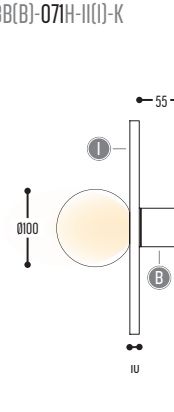

ELPEE WALL G9

design dark studio for dark

1/1

ELPEE WALL G9

2597-BB(B)-071H-II(I)-K

BB(B)	COLORS	02	Black
		150	Bronze Light (BRL)
		151	Bronze Dark (BRD)
CCC	TYPE G9	071	LED (MAX 6 W)
III	MATERIALS	118	Oak natural
		117	Oak stained black
		134	Alabaster
		139	Terracotta Red
		148	Terracotta Green
		215	Marron Napoleon
		216	Vert De Rajasthan
		218	Rosso Verona
217	Travertino Romano Striato		