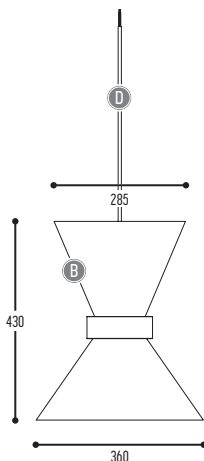

SL53

design léon stynen for dark

1/2

SL 53
3351-BB(B)914H-DD-K

SL 53 M
3350-BB(B)904H-DD-K

BB(B)	COLORS CONES	02		Black
		03		White
		101		Soft Pink
		103		Soft Blue
		104		Soft Green
		124		Kaki
		140		Old Pink
		141		Terracotta Red
		142		Oxide Red
EFF	CRI • LUMENOUTPUT	904	LED	>90 CRI • 2x 600 Lm / 350 mA / 2x 6,4 W
		914	LED	>90 CRI • 2x 1400 Lm / 350 mA / 2x 14 W
H	COLOR TEMP	2		2700 K
		3		3000 K
DD	SUSP. CABLE	01		1,5 m
		02		2,5 m
K	DRIVER	1		No driver
		0		Non dimmable (intern)
		2		Dimmable 1-10 V (intern) Small version (extern)
		3		Dali (intern) Small version (extern)
		4		Phase cut (intern)