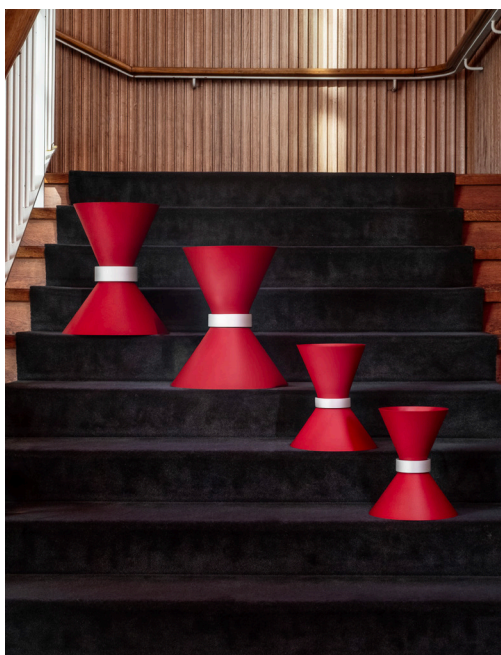

SL53

design léon stynen for dark

1/2

SL 53
3351-BB(B)914H-DD-K

SL 53 M
3350-BB(B)904H-DD-K

BB(B)	COLORS CONES	02		Black
		03		White
		101		Soft Pink
		103		Soft Blue
		104		Soft Green
		124		Kaki
		140		Old Pink
		141		Terracotta Red
		142		Oxide Red
EFF	CRI • LUMENOUTPUT	904	LED	>90 CRI • 2x 600 Lm / 350 mA / 2x 6,4 W
		914	LED	>90 CRI • 2x 1400 Lm / 350 mA / 2x 14 W
H	COLOR TEMP	2		2700 K
		3		3000 K
DD	SUSP. CABLE	01		1,5 m
		02		2,5 m
K	DRIVER	1		No driver
		0		Non dimmable (intern)
		2		Dimmable 1-10 V (intern) Small version (extern)
		3		Dali (intern) Small version (extern)
		4		Phase cut (intern)