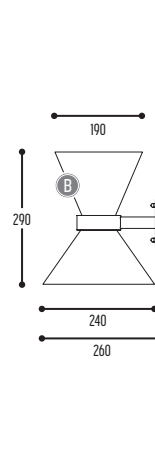

DARK at night nv
Vliegplein 43
9991 Maldegem — Belgium
+32 50 71 81 40
info@dark.be
www.dark.be

SL53

design léon stynen for dark

2/2

SL 53 WALL
3353-BB(B)914H-K

SL 53 M WALL
3352-BB(B)904H-K

BB(B)	COLORS CONES	02		Black
		03		White
		101		Soft Pink
		103		Soft Blue
		104		Soft Green
		124		Kaki
		140		Old Pink
		141		Terracotta Red
		142		Oxide Red
				RAL color on request
EFF	CRI • LUMENOUTPUT	904	LED	>90 CRI • 2x 600 Lm / 350 mA / 2x 6,4 W
		914	LED	>90 CRI • 2x 1400 Lm / 350 mA / 2x 14 W
H	COLOR TEMP	2		2700 K
		3		3000 K
DD	SUSP. CABLE	01		1,5 m
		02		2,5 m
K	DRIVER	1		No driver
		0		Non dimmable (intern)
		2		Dimmable 1-10 V (intern) Small version (extern)
		3		Dali (intern) Small version (extern)
		4		Phase cut (intern)