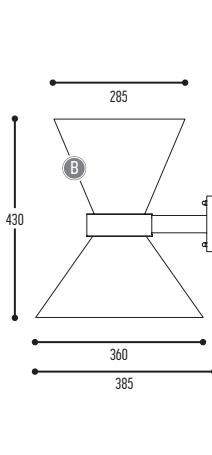

DARK at night nv
Vliegplein 43
9991 Maldegem — Belgium
+32 50 71 81 40
info@dark.be
www.dark.be

SL53

design léon stynen for dark

2/2

SL 53 WALL
3353-BB(B)914H-K

SL 53 M WALL
3352-BB(B)904H-K

BB(B)	COLORS CONES	02		Black
		03		White
		101		Soft Pink
		103		Soft Blue
		104		Soft Green
		124		Kaki
		140		Old Pink
		141		Terracotta Red
		142		Oxide Red
				RAL color on request
EFF	CRI • LUMENOUTPUT	904	LED	>90 CRI • 2x 600 Lm / 350 mA / 2x 6,4 W
		914	LED	>90 CRI • 2x 1400 Lm / 350 mA / 2x 14 W
H	COLOR TEMP	2		2700 K
		3		3000 K
DD	SUSP. CABLE	01		1,5 m
		02		2,5 m
K	DRIVER	1		No driver
		0		Non dimmable (intern)
		2		Dimmable 1-10 V (intern) Small version (extern)
		3		Dali (intern) Small version (extern)
		4		Phase cut (intern)