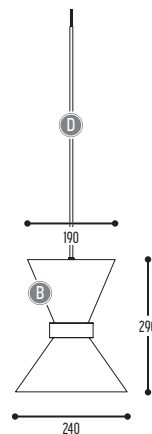

SL53

design léon stynen for dark

1/2

SL 53
3351-BB(B)914H-DD-K

SL 53 M
3350-BB(B)904H-DD-K

BB(B)	COLORS CONES	02		Black
		03		White
		101		Soft Pink
		103		Soft Blue
		104		Soft Green
		124		Kaki
		140		Old Pink
		141		Terracotta Red
		142		Oxide Red
EFF	CRI • LUMENOUTPUT	904	LED	>90 CRI • 2x 600 Lm / 350 mA / 2x 6,4 W
		914	LED	>90 CRI • 2x 1400 Lm / 350 mA / 2x 14 W
H	COLOR TEMP	2		2700 K
		3		3000 K
DD	SUSP. CABLE	01		1,5 m
		02		2,5 m
K	DRIVER	1		No driver
		0		Non dimmable (intern)
		2		Dimmable 1-10 V (intern) Small version (extern)
		3		Dali (intern) Small version (extern)
		4		Phase cut (intern)

DARK at night nv
Vliegplein 43
9991 Maldegem — Belgium
+32 50 71 81 40
info@dark.be
www.dark.be

SL53

design léon stynen for dark

2/2

SL 53 WALL
3353-BB(B)914H-K

SL 53 M WALL
3352-BB(B)904H-K

BB(B)	COLORS CONES	02		Black
		03		White
		101		Soft Pink
		103		Soft Blue
		104		Soft Green
		124		Kaki
		140		Old Pink
		141		Terracotta Red
		142		Oxide Red
				RAL color on request
EFF	CRI • LUMENOUTPUT	904	LED	>90 CRI • 2x 600 Lm / 350 mA / 2x 6,4 W
		914	LED	>90 CRI • 2x 1400 Lm / 350 mA / 2x 14 W
H	COLOR TEMP	2		2700 K
		3		3000 K
DD	SUSP. CABLE	01		1,5 m
		02		2,5 m
K	DRIVER	1		No driver
		0		Non dimmable (intern)
		2		Dimmable 1-10 V (intern) Small version (extern)
		3		Dali (intern) Small version (extern)
		4		Phase cut (intern)