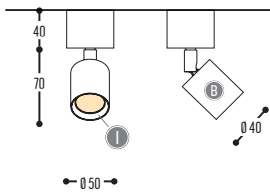

TIKI BOX 1
2029-BB-906GGH-I-K