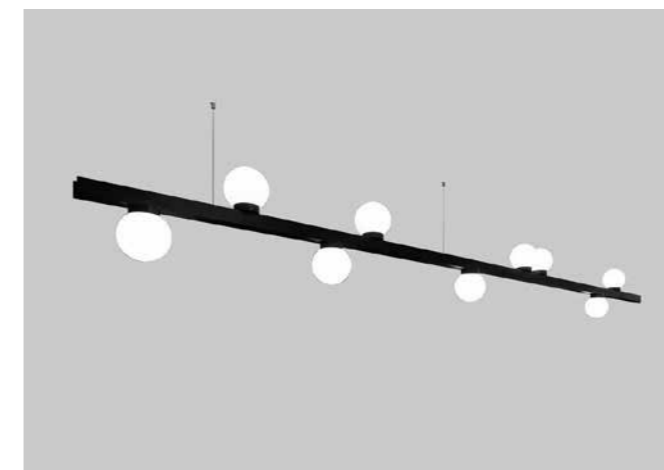

MISS RIGHT BALLZZZ 2600

2351-BB(B)-071-DD
2351-BB(B)-90600H-DD-K

BB	COLOR PROFILE	02	Black
		03	White
		RAL color on request	
CCC	TYPE G9	071	G9 - LED 6W - 500lm
EFF	CRI • LUMENOUTPUT	906	>90 CRI • 600 Lm / 350 mA / 6,4 W (per ball)
GG	REFLECTOR	00	N.A.
H	COLOR TEMP.	2	2700K
		3	3000K
DD	SUSP. CABLE	01	1,5 m
		02	2,5 m
		03	5 m
K	DRIVER	0	Non dimmable (intern)
		3	Dali (intern)