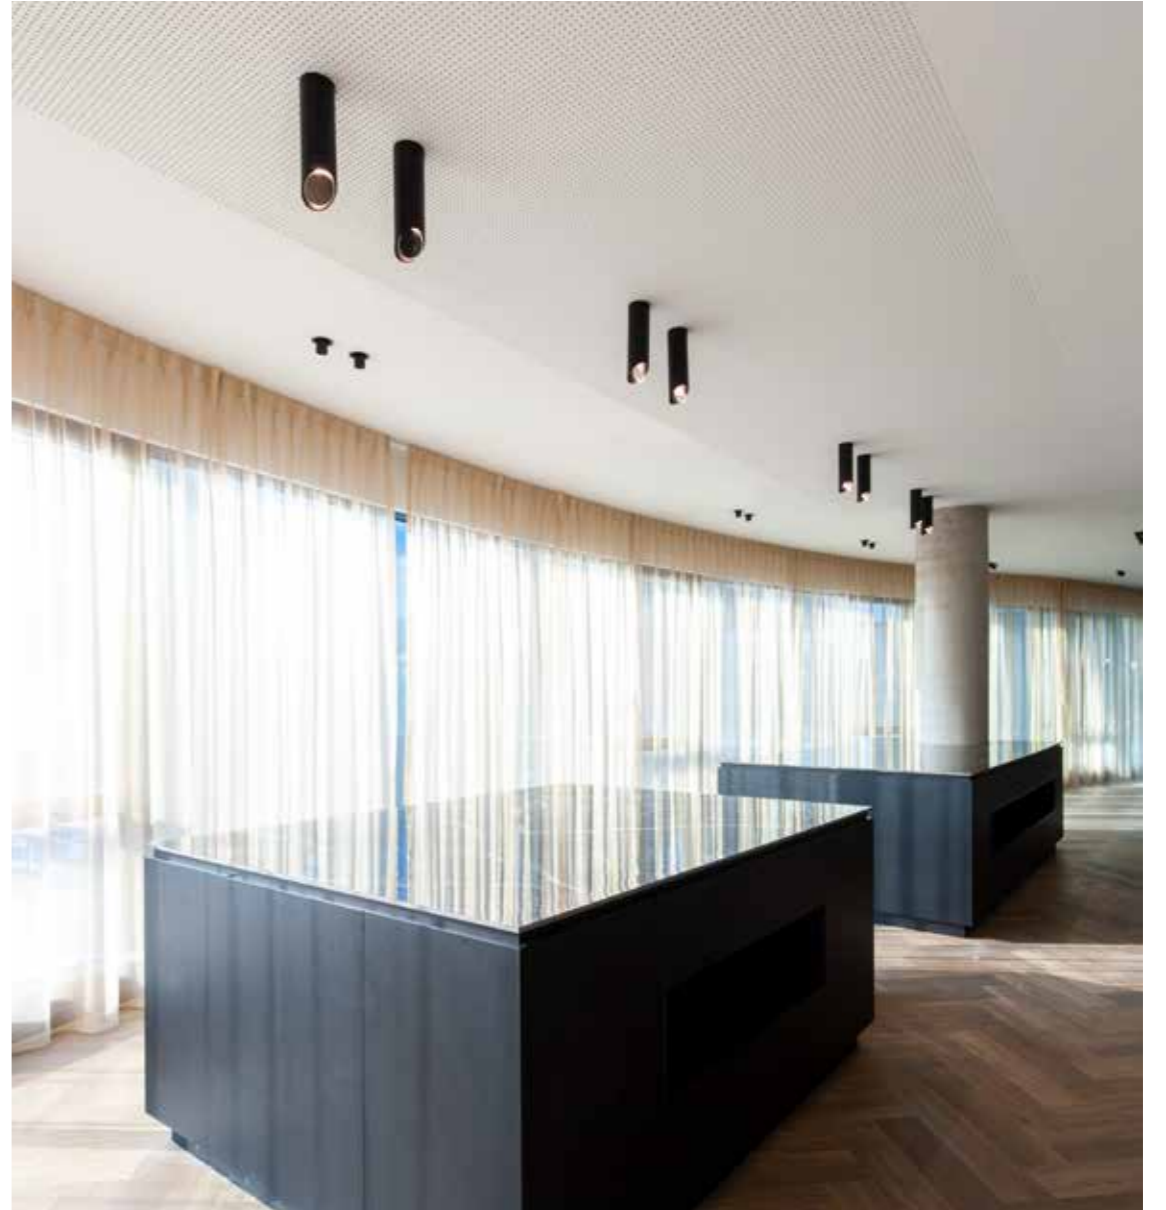

Metal-Alu

ZNOW
design anthony boelaert

GERMAN
DESIGN
AWARD
SPECIAL
2016

interior
innovation
award
2015

Selection

BB(B)	COLORS	02	Black		
		03	White		
		101	Soft Pink		
		103	Soft Blue		
		104	Soft Green		
		124	Kaki		
		140	Old Pink		
		141	Terracotta Red		
		142	Oxide Red		
		111	Brass Finish		
		150	Bronze Light		
		151	Bronze Dark		
		RAL color on request			
		CCC	TYPE GUID	065	LED (MAX 7,5 W)
		EFF	CRI • LUMENOUTPUT	910	>90 CRI • 1100 Lm / 250 mA / 8,3 W
915	>90 CRI • 1500 Lm / 350 mA / 11,6 W				
H	COLOR TEMP.	2	2700K		
		3	3000K		
K	DRIVER	1	No driver (CC)		
		0	Non dimmable (intern)		
		3	Dali (extern)		
(J)	MIRROR optional	1	rotatable mirror		