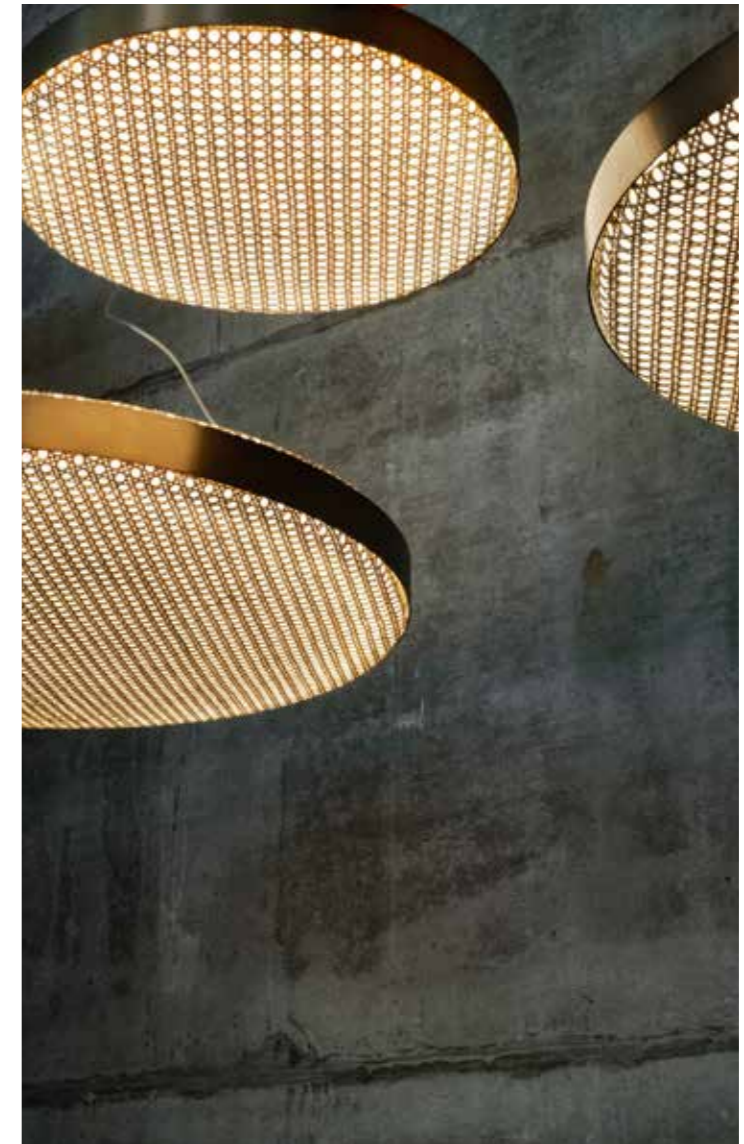

EMANUELLE

design gregoire maison dieu

DESIGN
AWARD
2024

BIG SEE
Product Design
Award 2024
Winner