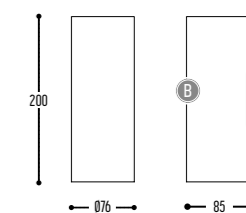

TUKI 60 WALL
2020-BB-90600H-K