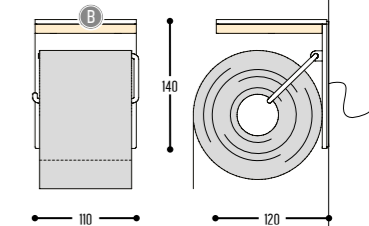

BB(B)	COLORS	02	Black
		03	White
		101	Soft Pink
		103	Soft Blue
		104	Soft Green
		124	Kaki
		140	Old Pink
		141	Terracotta Red
		142	Oxide Red
		111	Brass Finish
			RAL color on request

CCCCC	TYPE	300000	3000K / 3 W incl. non-dim driver

HH	COLOR TEMP.	WW	Warm white 3000K

Alu - PMMA