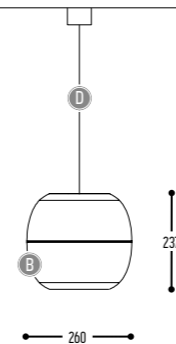

IJ-LAMP METAL S
815-BB(B)-042-DD

IJ-LAMP METAL WALL
817-BB(B)-042-00