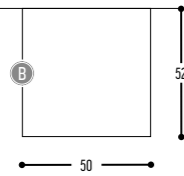

ZQUARE  
design dark studio

ZQUARE 1  
922-BB(B)-906GGH-K

ZQUARE 2  
924-BB(B)-906GGH-K

ZQUARE 3  
926-BB(B)-906GGH-II(I)-K

ZQUARE 4  
927-BB(B)-906GGH-II(I)-K

ZQUARE MOVE  
928-BB(B)-906GGH-II(I)-K

BB(B)	COLORS	Code	Color
		02	Black
		03	White
		101	Soft Pink
		103	Soft Blue
		104	Soft Green
		124	Kaki
		140	Old Pink
		141	Terracotta Red
		142	Oxide Red
		111	Brass Finish
		RAL color on request	