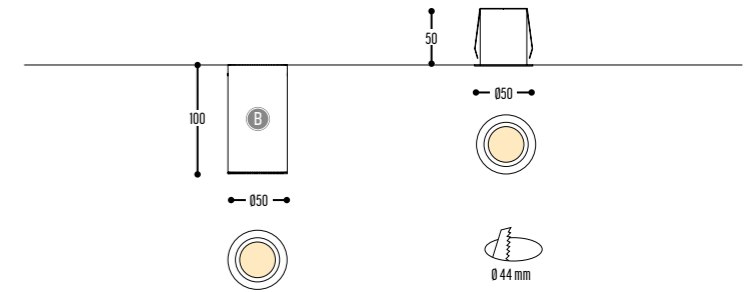

on request: incl. emergency unit 1h • incl emergency battery

Glass - Alu

TAQI
design dark studio

IP65

IP65

TAQI BOX 1
2700-BB-906603-K

TAQI SET 1
2701-BB-906603-K

BB	COLORS	02	Black
		03	White
		150	Bronze Light
		151	Bronze Dark