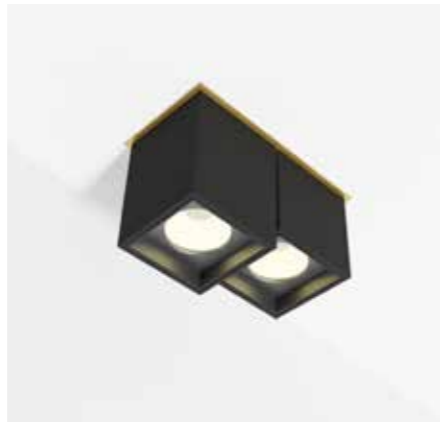

ZQUARE  
design dark studio

ZQUARE 1  
922-BB(B)-906GGH-K

ZQUARE 2  
924-BB(B)-906GGH-K

ZQUARE 3  
926-BB(B)-906GGH-II(I)-K

ZQUARE 4  
927-BB(B)-906GGH-II(I)-K

ZQUARE MOVE  
928-BB(B)-906GGH-II(I)-K

BB(B)	COLORS	Code	Color
		02	Black
		03	White
		101	Soft Pink
		103	Soft Blue
		104	Soft Green
		124	Kaki
		140	Old Pink
		141	Terracotta Red
		142	Oxide Red
		111	Brass Finish
		RAL color on request	