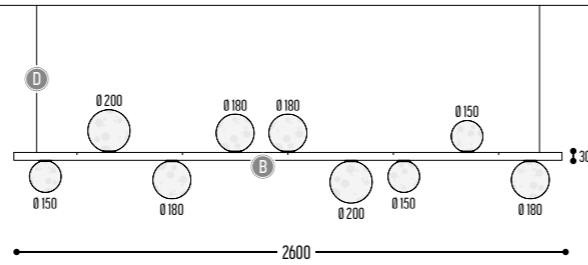

MISS RIGHT PLANETZZZ 2600 **LED**
2631-BB-90600H-DD-K