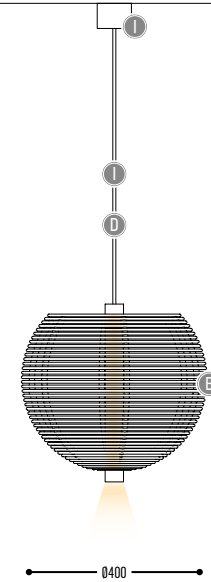

DISCLAIMER – Nature decides the look of alabaster!

Metal-Rattan-Alabaster       

⚠️ DISCLAIMER – Nature decides the look of alabaster!

FRIENDZ S
3531-02-904H-II(I)DD-K

BB	COLORS	02	Black
		03	White
		37	Natural
		RAL color on request	
EFF	CRI • LUMENOUTPUT	904	>90 CRI • 600 Lm / 350 mA / 6,4 W
		ALABASTER	>90 CRI • 24V / 6,6 W (CV)
H	COLOR TEMP.	2	2700K
		3	3000K
II(I)	COLORS	02	Black
		03	White
DD	SUSP. CABLE	01	1,5 m
		02	2,5 m
K	DRIVER	1	No driver (CC)
		0	Non dimmable (2 drivers extern)
		3	Dali (2 drivers extern)
		4	Phase cut (2 drivers extern)