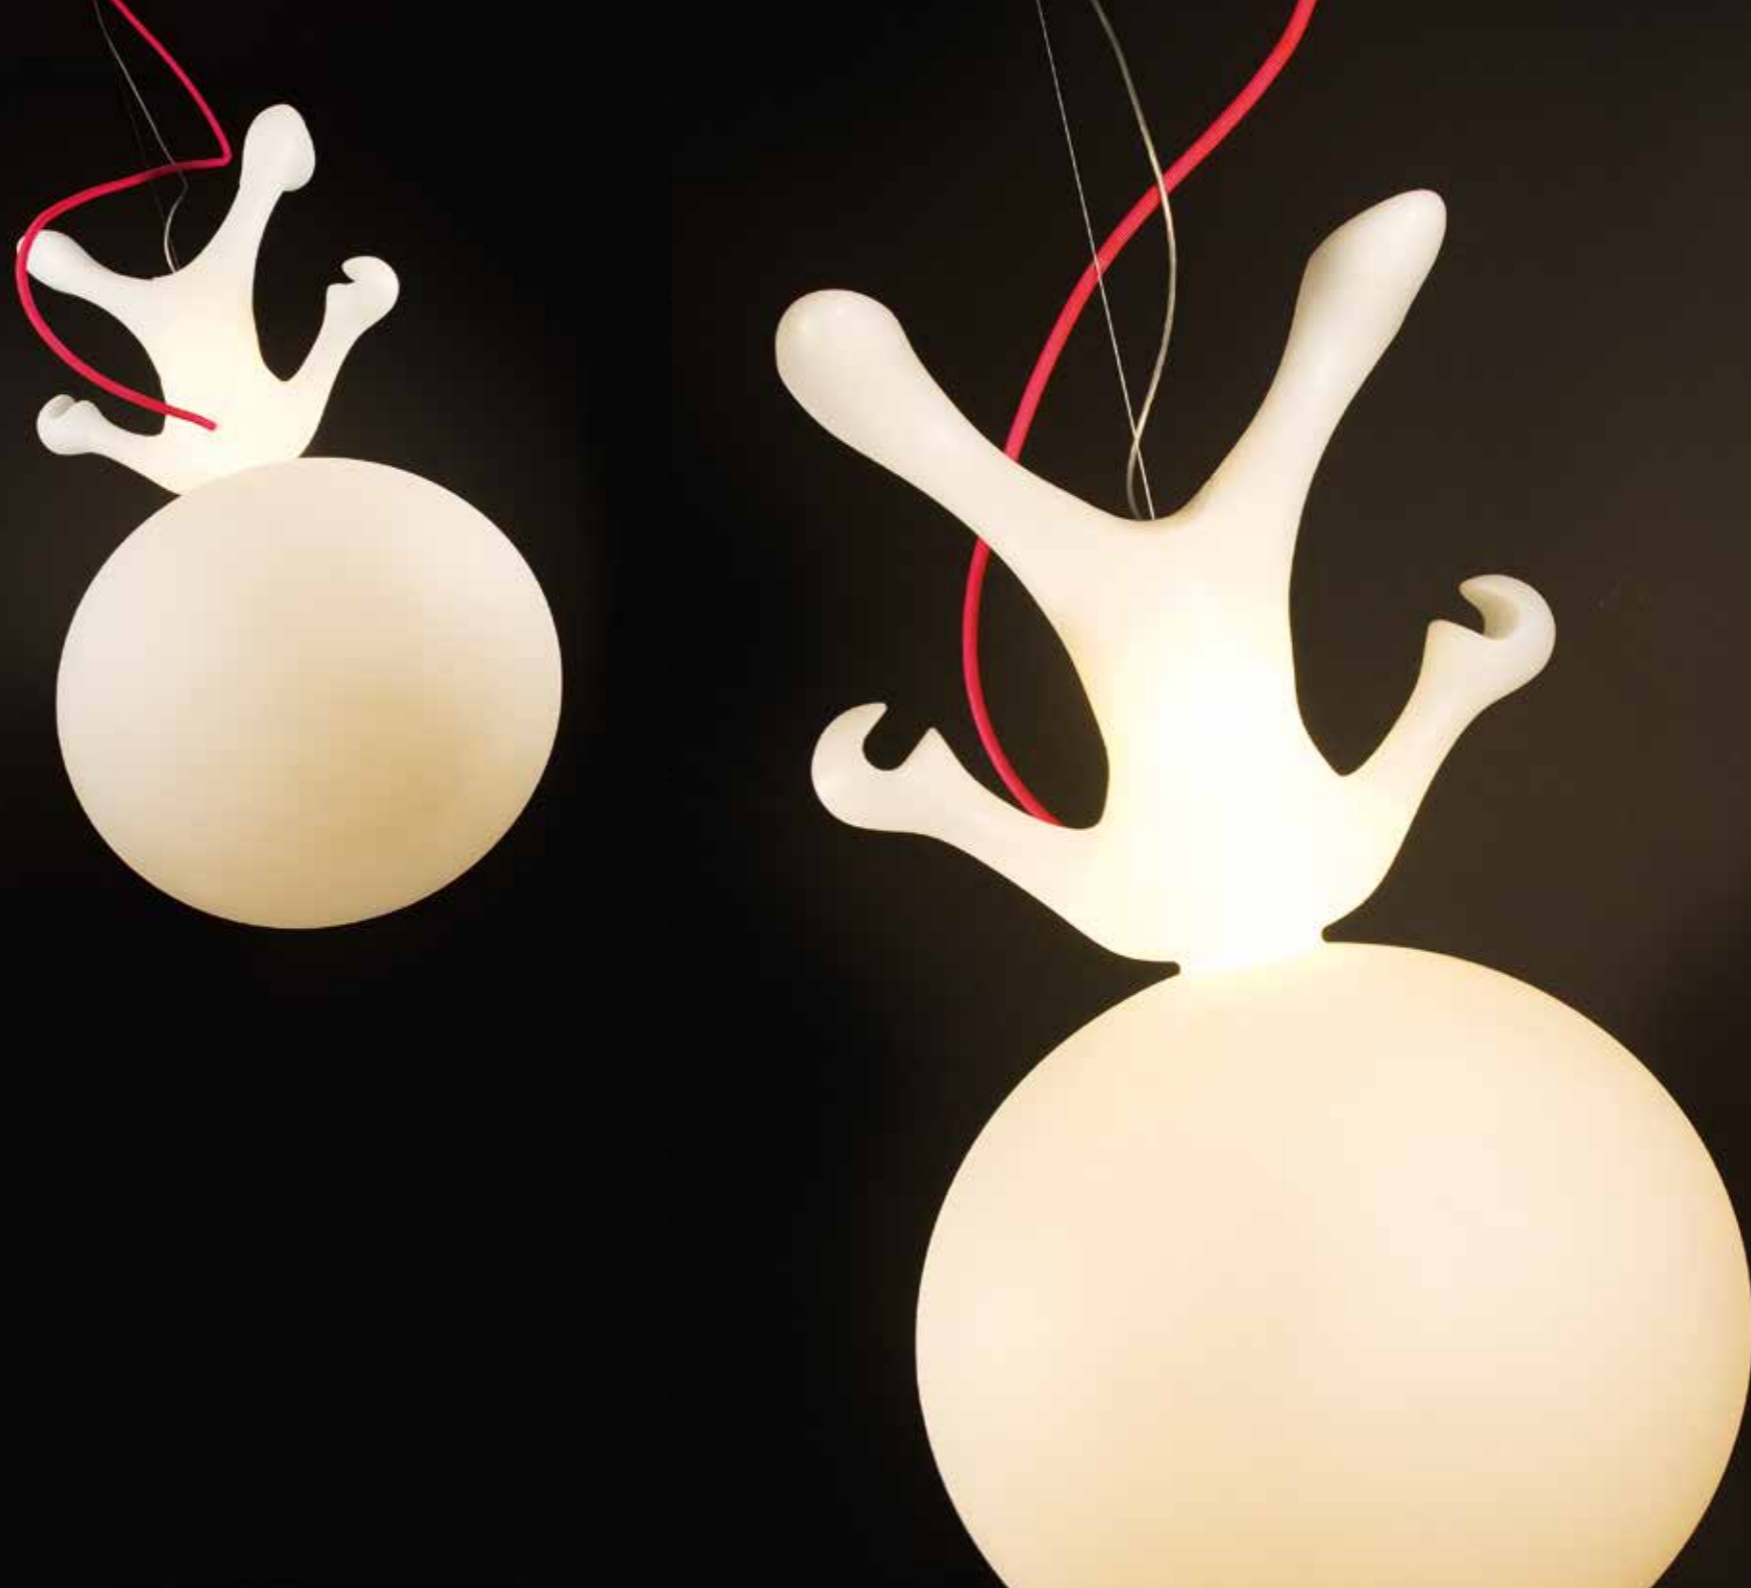

SPACE WALKER

design pieterjan

reddot design award
best of the best 2009