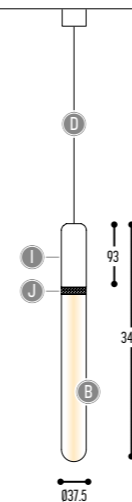

Cork

CHIQUÉ

design dark studio

WINNER

CHIQUES

2600-BB(B)-904H-DD-II(I)-JJ(J)-K

BB(B)	COLORS	13	Glass White
		134	Alabaster
EFF	CRI • LUMENOUTPUT	904	>90 CRI • 400 Lm / 250 mA / 4,2 W
H	COLOR TEMP.	1	2200K
		2	2700K
		3	3000K
DD	SUSP. CABLE	01	1,5 m
		02	2,5 m
II(I)	COLOR	02	Black
		10	Alu
		150	Bronze Light
		151	Bronze Dark
JJ(J)	COLOR	02	Black
		10	Alu
		150	Bronze Light
		151	Bronze Dark
K	DRIVER	1	No driver (CC)
		0	Non dimmable (intern)
		3	Dial (intern)
		4	Phase cut (intern)