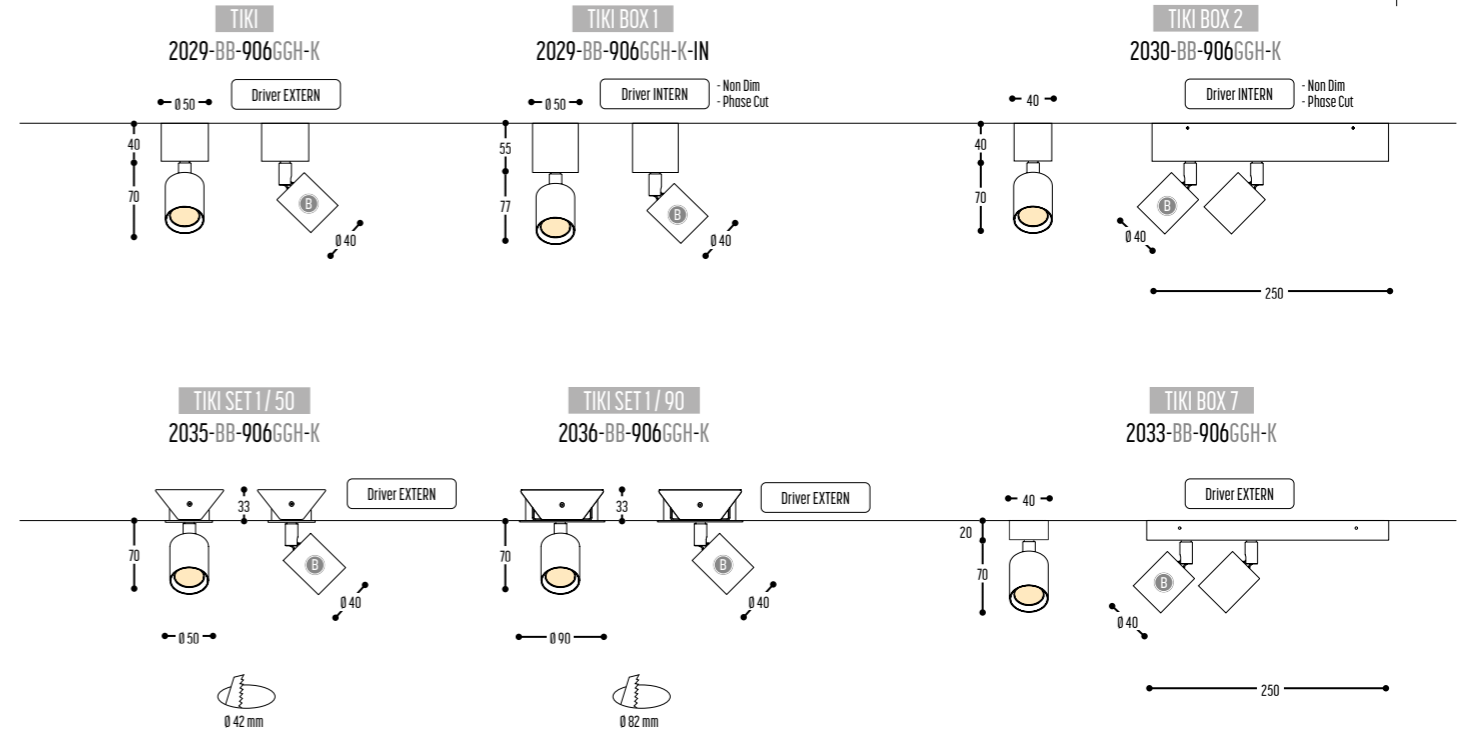

BB	COLORS	02	Black		
		03	White		
		10	Alu Satinated		
		150	Bronze Light		
		151	Bronze Dark		
EFF	CRI • LUMENOUTPUT	906	>90 CRI • 600 Lm / 350 mA / 6,4 W		
		GG	REFLECTOR	22	22°
				34	34°
				54	54°
H	COLOR TEMP.	2	2700K		
		3	3000K		
		4	4000K		
		K	DRIVER	1	No driver (CC)
0	Non dimmable				
3	Dali				
4	Phase cut				

Alu