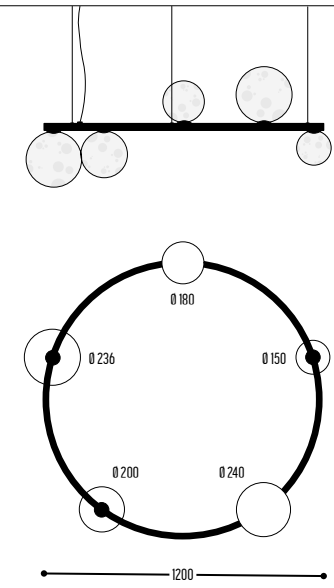

PLANETZZZ 1200
2621-BB-90600H-DD-K