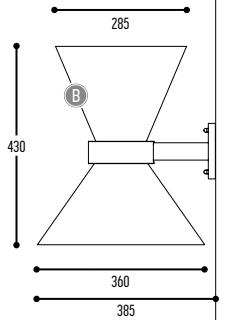

SL 53 WALL
3353-BB(B)914H-K

BB(B)	COLORS CONES	02	Black
		03	White
		101	Soft Pink
		103	Soft Blue
		161	LS Blue
		104	Soft Green
		162	LS Green
		124	Kaki
		140	Old Pink
		141	Terracotta Red
		142	Oxide Red
		RAL color on request	
EFF	CRI • LUMENOUTPUT	906	LED >90 CRI • 2x 600 Lm / 350 mA / 2x 6,4 W
		914	LED >90 CRI • 2x 1400 Lm / 350 mA / 2x 14 W
H	COLOR TEMP	2	2700K
		3	3000K
K	DRIVER	1	No driver (CC)
		0	Non dimmable (intern)
		3	Dali (intern)
		4	Phase cut (intern)