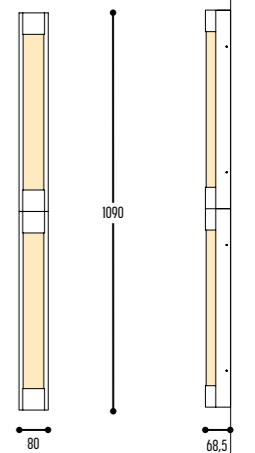

RBA

design ricardo bofill taller de arquitectura

HERITAGE
COLLECTION

1989

BB(B)	COLORS	02	Black
		03	White
		10	Alu Satinated
		110	Brass
C	RBA 1	2	>90 CRI • 600-800 Lm / 15-25 W / 2700K
		3	>90 CRI • 600-800 Lm / 15-25 W / 3000K
	RBA 2	2	>90 CRI • 800 Lm / 25 W / 2700K
		3	>90 CRI • 800 Lm / 25 W / 3000K
	RBA 3	2	>90 CRI • 1600 Lm / 50 W / 2700K
		3	>90 CRI • 1600 Lm / 50 W / 3000K
K	DRIVER	1	No driver
		0	Non dimmable (intern)
		3	Dali (intern)

RBA 1
3045-BB(B)-C-K

RBA 2
3046-BB(B)-C-K

RBA 3
3047-BB(B)-C-K