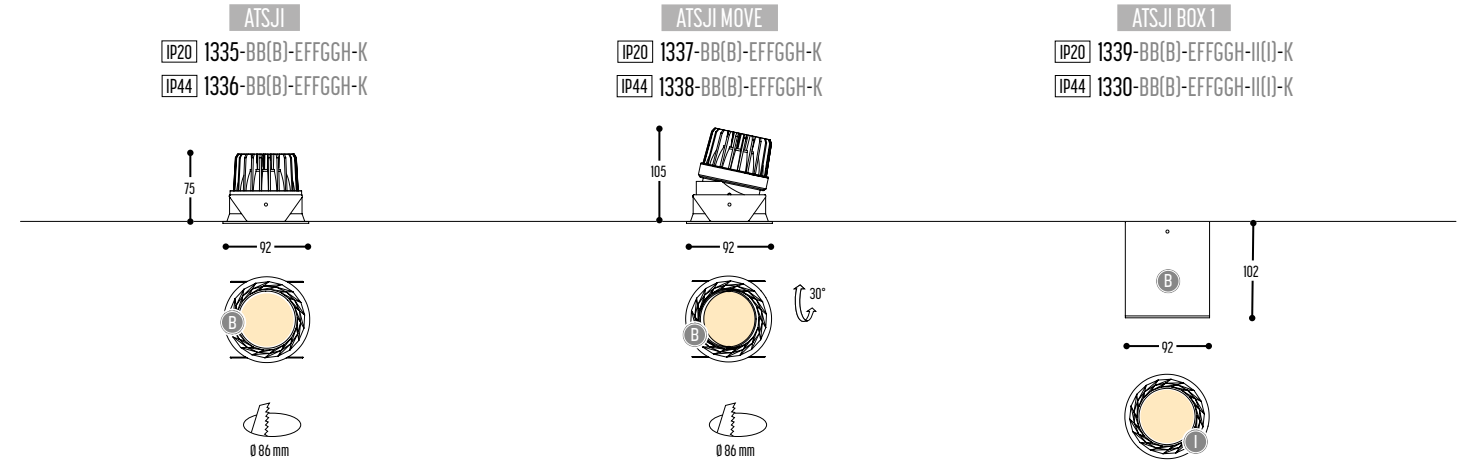

ATSJI
IP20 1335-BB(B)-EFFGGH-K
IP44 1336-BB(B)-EFFGGH-K

ATSJI MOVE
IP20 1337-BB(B)-EFFGGH-K
IP44 1338-BB(B)-EFFGGH-K

ATSJI BOX 1
IP20 1339-BB(B)-EFFGGH-II(I)-K
IP44 1330-BB(B)-EFFGGH-II(I)-K

BB(B)	COLOR OUTSIDE	02	Black	
		03	White	
EFF	CRI • LUMENOUTPUT	907	>90 CRI • 1 x 750 Lm / 180 mA / 7W	
		910	>90 CRI • 1 x 1000 Lm / 250 mA / 9W	
		914	>90 CRI • 1 x 1400 Lm / 350 mA / 14W	
		GG	REFLECTOR	12 12°
				34 34°
H	COLOR TEMP.	60	60°	
		2	2700K	
		3	3000K	
II(I)	COLOR INSIDE only ATSJI BOX 1	02	Black	
		03	White	
K	DRIVER	111	Brass Finish	
		150	Bronze Light	
		151	Bronze Dark	
			RAL color on request	
			RAL color on request	
		1	No driver	
		0	Non dimmable (extern) / except for ATSJI BOX1 (intern)	
		3	Dali (extern)	
		4	Phase cut (extern) / except for ATSJI BOX1 (intern)