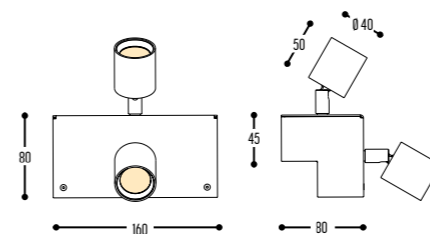

Driver INTERN **TORNER DUO IN**
1600-BB-906GGH-K