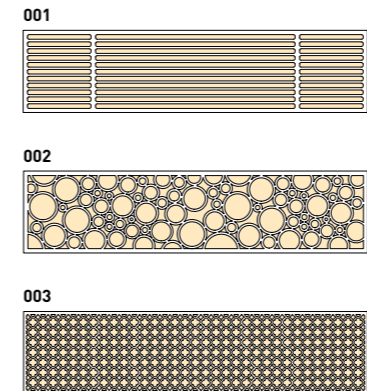

BB(B)	COLORS	02	Black
		03	White
		151	Bronze Dark
		RAL color on request	
PAT	PATTERN	001	
		002	
		003	
FF	LED	36	>90 CRI • 3780Lm / 36 W
H	COLOR TEMP.	3	3000K
		4	4000K
(J) optional	UPLIGHT	1	>90 CRI • 3780Lm / 36 W
DD	SUSP. CABLE	01	1,5 m
		02	2,5 m
K	DRIVER	0	Non dimmable
		3	Dali
		4	Phase cut