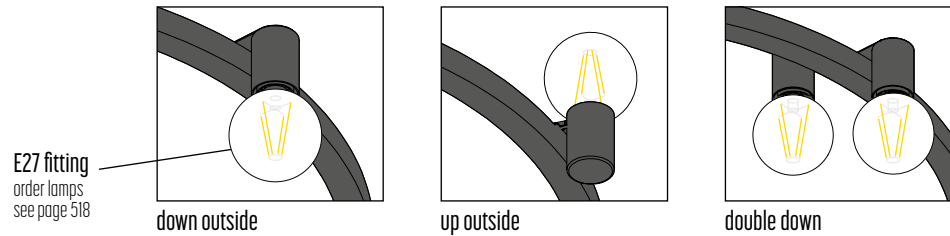

Alu - Glass

BALLZZZ FDR

design anthony boelaert

Possibilities

E27 fitting
order lamps
see page 518

BALLZZZ FDR 950
1913-BB-001-DD-J

BALLZZZ FDR 1200
1915-BB-001-DD-J

BALLZZZ FDR 1500
1916-BB-001-DD-J