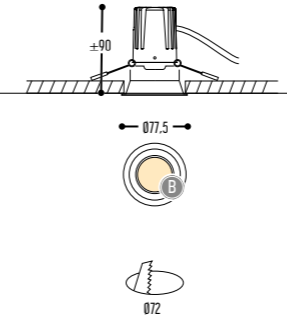

BB	COLORS	02	Black
		03	White
		150	Bronze Light
		151	Bronze Dark
EFF	CRI • LUMENOUTPUT	909	>90 CRI • 1 x 780 Lm / 180 mA / 7W
GG	REFLECTOR	12	12°
		34	34°
		60	60°
H	COLOR TEMP.	2	2700K
		3	3000K
K	DRIVER	1	No driver
		0	Non dimmable (extern)
		3	Dali (extern)
		4	Phase-cut (extern)