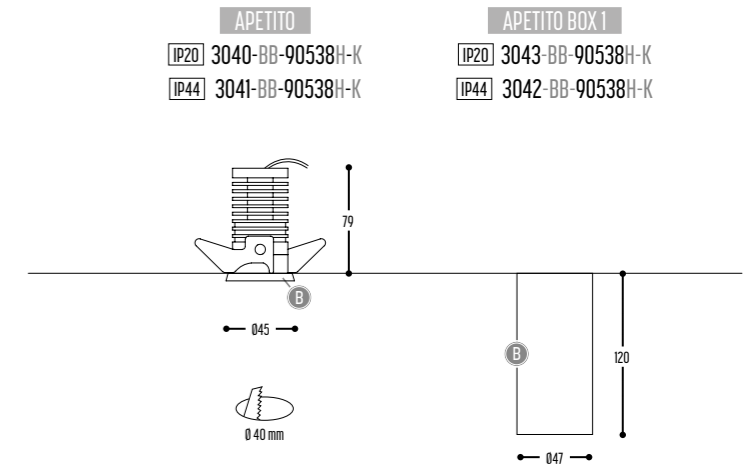

APETITO

design dark studio

BB(B)	COLORS	02	Black
		03	White
		150	Bronze Light
		151	Bronze Dark
EFF	CRI • LUMENOUTPUT	905	>90 CRI • 1 x 550 Lm / 180 mA / 6,4 W
GG	REFLECTOR	38	38°
H	COLOR TEMP.	2	2700K
		3	3000K
K	DRIVER	1	No driver
		0	Non dimmable (extern) - fits in opening made in ceiling
		3	Dali (extern)
		4	Phase cut (extern)