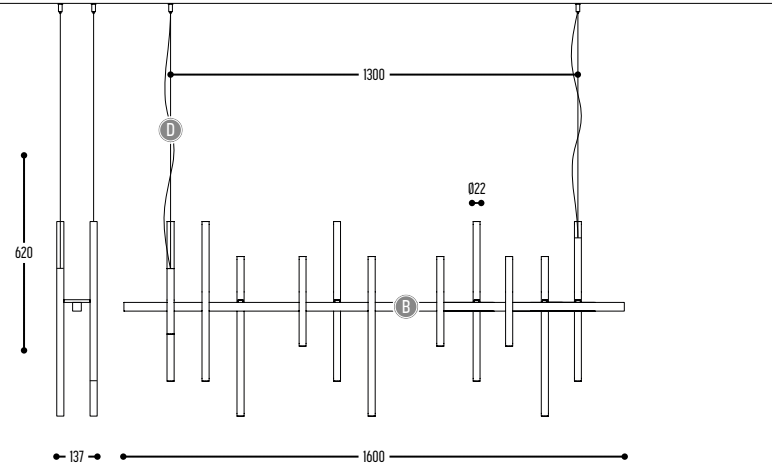

EQUALIZER 1600
3501-BB(B)-903H-DD-K-L-MM

BB(B)	COLORS	02	Black
		03	White
		10	Alu
		150	Bronze Light
		151	Bronze Dark
EFF	CRI • LUMENOUTPUT	903	>90 CRI • 350 mA / 3,5 W
H	COLOR TEMP.	2	2700K
		3	3000K
DD	SUSP. CABLE	01	1,5 m
		02	2,5 m
K	DRIVER	0	Non dimmable (extern)
		3	Dali / Push Dim (extern)
L	LIGHTING	1	down (1 driver extern) 9x 280 Lm
		2	up/down (2 drivers extern) 18x 280 Lm
MM	TYPE	01	1600 Concrete ceiling - driver remote - down
		02	1600 Concrete ceiling - driver remote - up/down
		03	1600 Concrete ceiling - driver in ceiling base - down
		04	1600 Concrete ceiling - driver in ceiling base - up/down
		05	1600 Plaster board - driver recessed in base - down
		06	1600 Plaster board - driver recessed in base - up/down
		07	1600 Plaster board - driver remote - down
		08	1600 Plaster board - driver remote - up/down