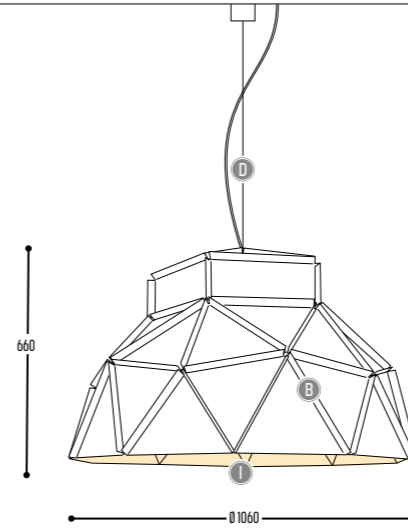

# APOLLO

design romy kühne

Marmelade HQ \_ Detail Concept

Watt the firms \_Kras architecten

Miras \_ Buro Project

APOLLO  
740-BB-001-DD-II(I)  
740-BB-930002-DD-II(I)-K

BB(B)	COLOR OUTSIDE	02	Black
		03	White
CCC	TYPE E27	001	LED / Globe (MAX 15 W)
EFF	CRI • LUMENOUTPUT	930	>90 CRI • 1400 Lm / 350 mA / 14 W
GG	REFLECTOR	00	N.A.
H	COLOR TEMP.	2	2700K
DD	SUSP. CABLE	02	2,5 m
		03	5 m
II(I)	COLOR INSIDE	02	Black
		03	White
		101	Soft Pink
		103	Soft Blue
		104	Soft Green
		124	Kaki
		140	Old Pink
		141	Terracotta Red
		142	Oxide Red
		111	Brass Finish
K	DRIVER	0	Non dimmable (intern)
		3	Dali (intern)