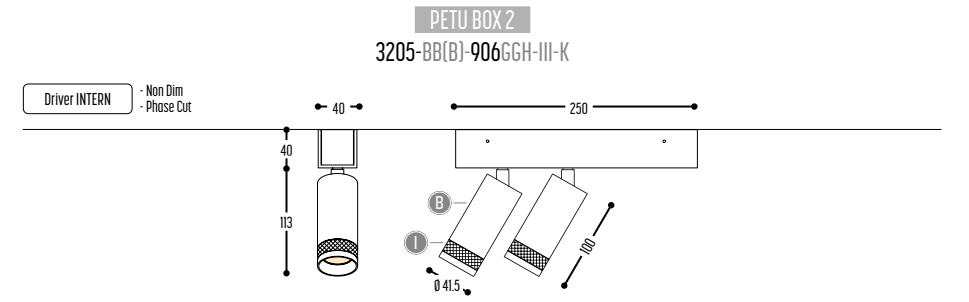

ACCESSORIES p. 523

	HONEYCOMB	172-9005-436099	Black
		172-9003-436099	White
		172-0112-436099	Gold

BB(B)	COLORS	02	Black		
		10	Alu Satinated		
		150	Bronze Light		
		151	Bronze Dark		
EFF	CRI • LUMENOUTPUT	906	>90 CRI • 600 Lm / 350 mA / 6,4 W		
		22	22°		
		34	34°		
		54	54°		
H	COLOR TEMP.	2	2700K		
		3	3000K		
		4	4000K		
		III	COLOR	02	Black
10	Alu Satinated				
150	Bronze Light				
151	Bronze Dark				
K	DRIVER	1	No driver (CC)		
		0	Non dimmable (intern)		
		3	Dali (extern)		
		4	Phase cut (extern)