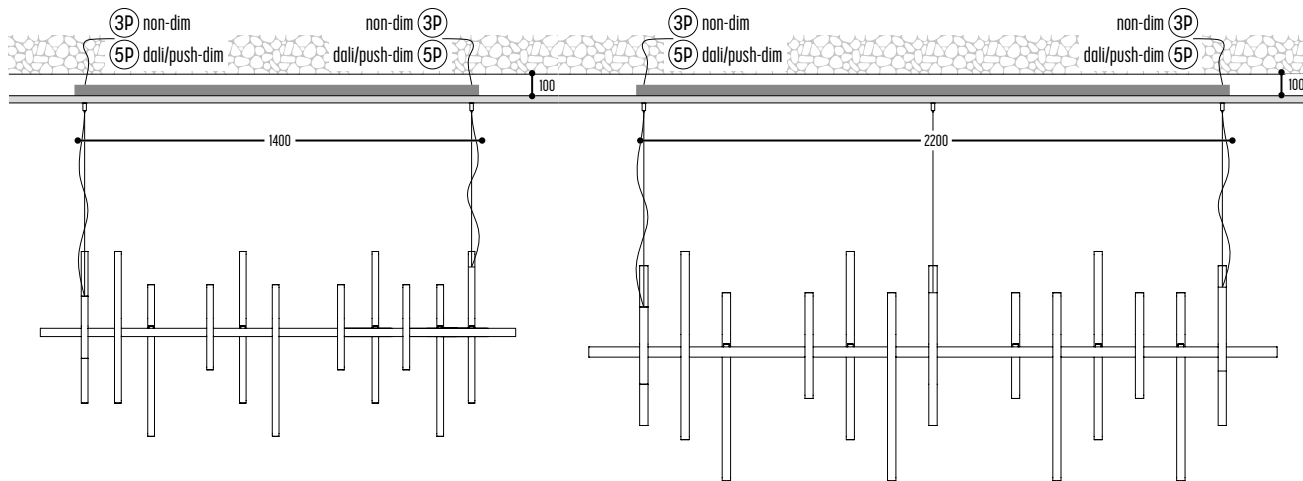

DOWN

EQUALIZER 1600 / 06 NON-DIM or DALI/PUSH-DIM
3501-BB(B)-903H-DD-K-2-06

EQUALIZER 2500 / 06 NON-DIM or DALI/PUSH-DIM
3500-BB(B)-903H-DD-K-2-06