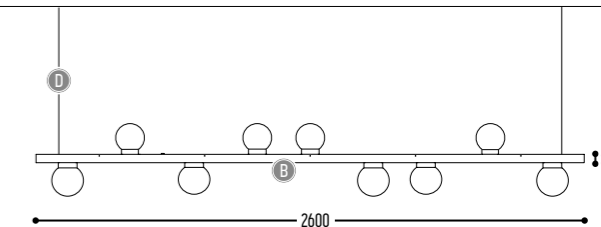

MISS RIGHT BALLZZZ 2600

2351-BB(B)-071-DD
2351-BB(B)-90600H-DD-K

BB	COLOR PROFILE	02	Black
		03	White
		RAL color on request	
CCC	TYPE G9	071	G9 - LED 6W - 500lm
EFF	CRI • LUMENOUTPUT	906	>90 CRI • 600 Lm / 350 mA / 6,4 W (per ball)
GG	REFLECTOR	00	N.A.
H	COLOR TEMP.	2	2700K
		3	3000K
DD	SUSP. CABLE	01	1,5 m
		02	2,5 m
		03	5 m
K	DRIVER	0	Non dimmable (intern)
		3	Dali (intern)