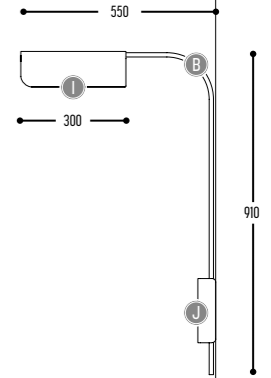

BB(B)	COLORS	02	Black		
		03	White		
		10	Alu Satinated		
FF	LED	26	>90 CRI • 620 Lm / 26 W/m (WALL M) >90 CRI • 820 Lm / 26 W/m (WALL)		
		H	COLOR TEMP.	2	2700K
		3	3000K		
		4	4000K		
II(I)	COLORS	02	Black		
		03	White		
		10	Alu Satinated		
		150	Bronze Light		
		151	Bronze Dark		
		111	Brass Finish		
		101	Soft Pink		
		103	Soft Blue		
		104	Soft Green		
		124	Kaki		
		140	Old Pink		
		141	Terracotta Red		
		142	Oxide Red		
					RAL color on request
JJ(J)	COLORS	02	Black		
		03	White		
		10	Alu Satinated		
		150	Bronze Light		
		151	Bronze Dark		
		111	Brass Finish		
		101	Soft Pink		
		103	Soft Blue		
		104	Soft Green		
		124	Kaki		
		140	Old Pink		
		141	Terracotta Red		
		142	Oxide Red		
					RAL color on request
K	DRIVER	1	No driver (24V)		
		0	Non dimmable (intern)		
		3	Dali (extern)		
		4	Phase cut (intern)		

BENDIT WALL M
3450-BB(B)-H-II(I)-JJ(J)-K