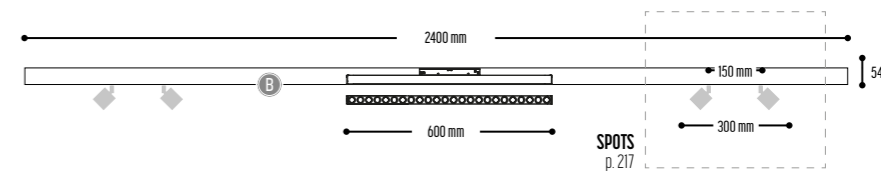

48V

KFORTY-8

design dark studio

CUSTOM MADE
your dream -our challenge

KFORTY-8 SPOTS/LINE
3691-BB-S-H-K

KFORTY-8 SPOTS
3690-BB-S-H-K

PROFILE
2000 mm 3651-BB

Only in BLACK and WHITE