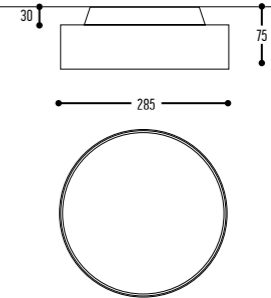

TEEVY
design dark studio

Easy to **OPEN** and **SWITCH** between 3000K and 4000K

BB	COLORS	02	Black
EFF	CRI • LUMENOUTPUT	809	>80 CRI • 1350 Lm / 350 mA / 11,3 W
I	INSIDE COLOR	111	Brass Finish