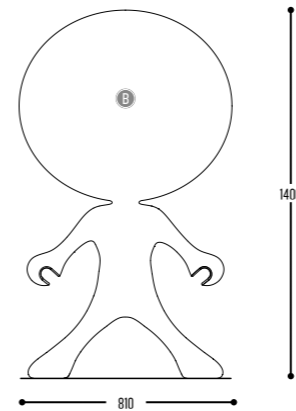

# SPACE WALKER

design pieterjan

reddot design award  
best of the best 2009

**SPACEWALKER**

580-03-CCC-DD  
580-03-5103-DD-K  
580-03-EFF-DD-K

**SPACEWALKER FLOOR**

581-03-5103-00-K  
581-03-EFF-00-K

IP65 LED version  
available on request