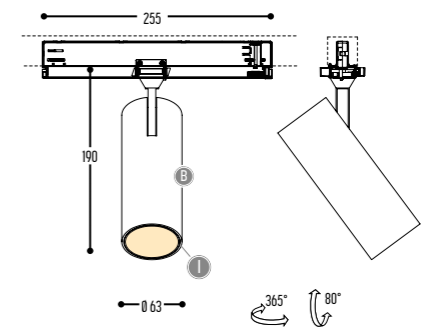

Alvino \_ Fugozzi

The Motel

TUKI 60 TRACK  
1346-BB-EFFGGH-I-K

TRACK RAIL: to be ordered separately  
Compatible with EUTRAC, GLOBAL & POWERGEAR

DALI - version  
TRACK RAIL: to be ordered separately  
Compatible with GLOBAL & POWERGEAR