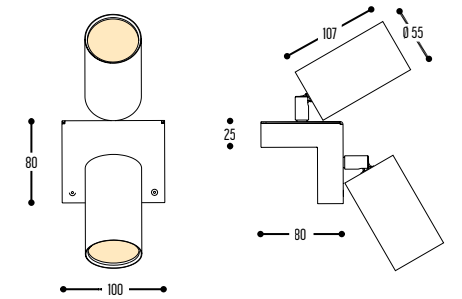

TORNER
design stephane bouchet

TORNER GU10 DUO
1602-BB-065

TORNER GU10 TRIO
1603-BB-065

ACCESSORIES p. 523

	HONEYCOMB	172-9005-438099		Black
		172-9003-438099		White
		172-0112-438099		Gold

BB	COLORS	02		Black
		03		White
CCC	TYPE GU10	065		OPAR51 (MAX 50 W)