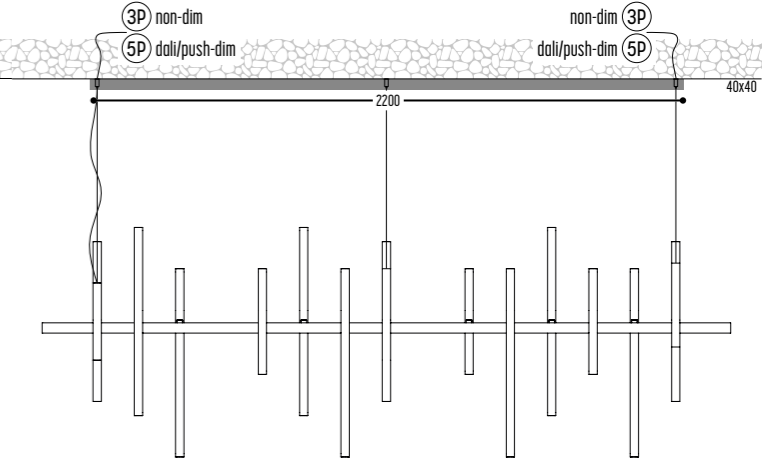

EQUALIZER 2500 / 04 NON-DIM or DALI/PUSH-DIM
3500-BB(B)-903H-DD-K-2-04