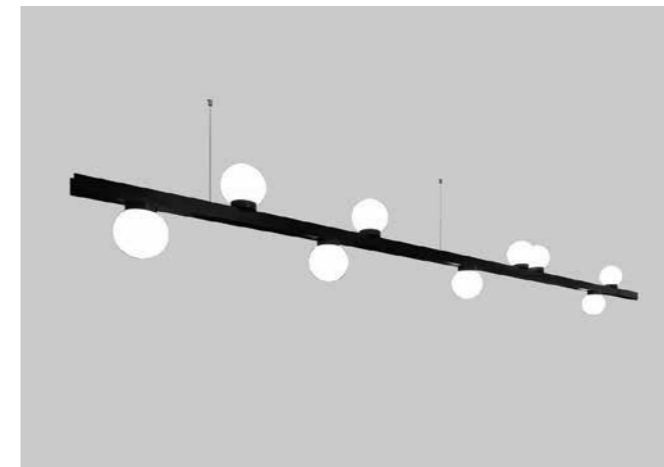

BB	COLOR PROFILE	02	Black
		03	White
		RAL color on request	
CCC	TYPE G9	071	G9 - LED 6W - 500lm
EFF	CRI • LUMENOUTPUT	906	>90 CRI • 600 Lm / 350 mA / 6,4 W (per ball)
GG	REFLECTOR	00	N.A.
H	COLOR TEMP.	2	2700K
		3	3000K
DD	SUSP. CABLE	01	1,5 m
		02	2,5 m
		03	5 m
K	DRIVER	0	Non dimmable (intern)
		3	Dali (intern)