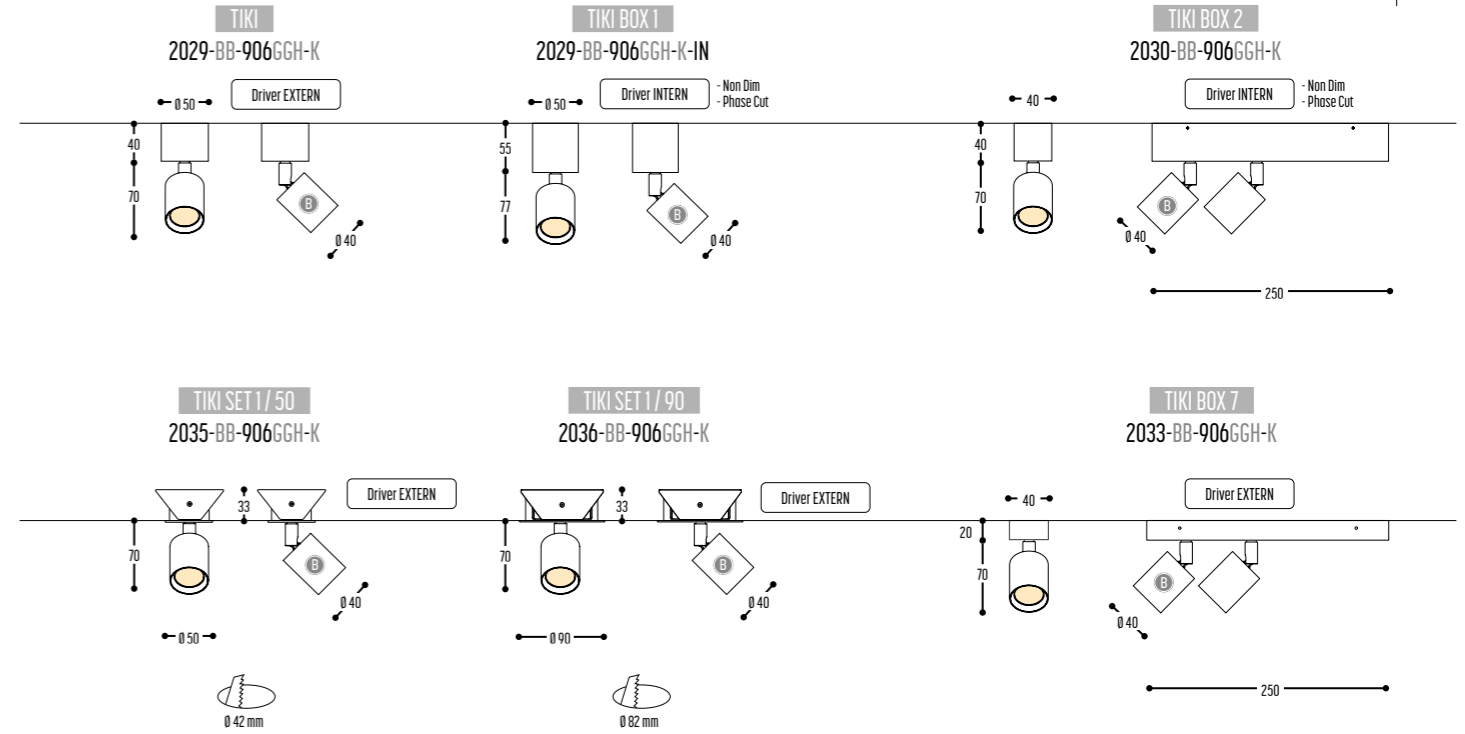

BB	COLORS	02	Black		
		03	White		
		10	Alu Satinated		
		150	Bronze Light		
		151	Bronze Dark		
EFF	CRI • LUMENOUTPUT	906	>90 CRI • 600 Lm / 350 mA / 6,4 W		
		22	22°		
		34	34°		
		54	54°		
H	COLOR TEMP.	2	2700K		
		3	3000K		
		4	4000K		
		K	DRIVER	1	No driver (CC)
0	Non dimmable				
3	Dali				
4	Phase cut