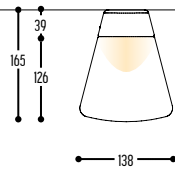

CUPCAKE JENNY

1061-BB(B)-804002-00
1061-BB(B)-80600H-00-K
1061-BB(B)-071-K