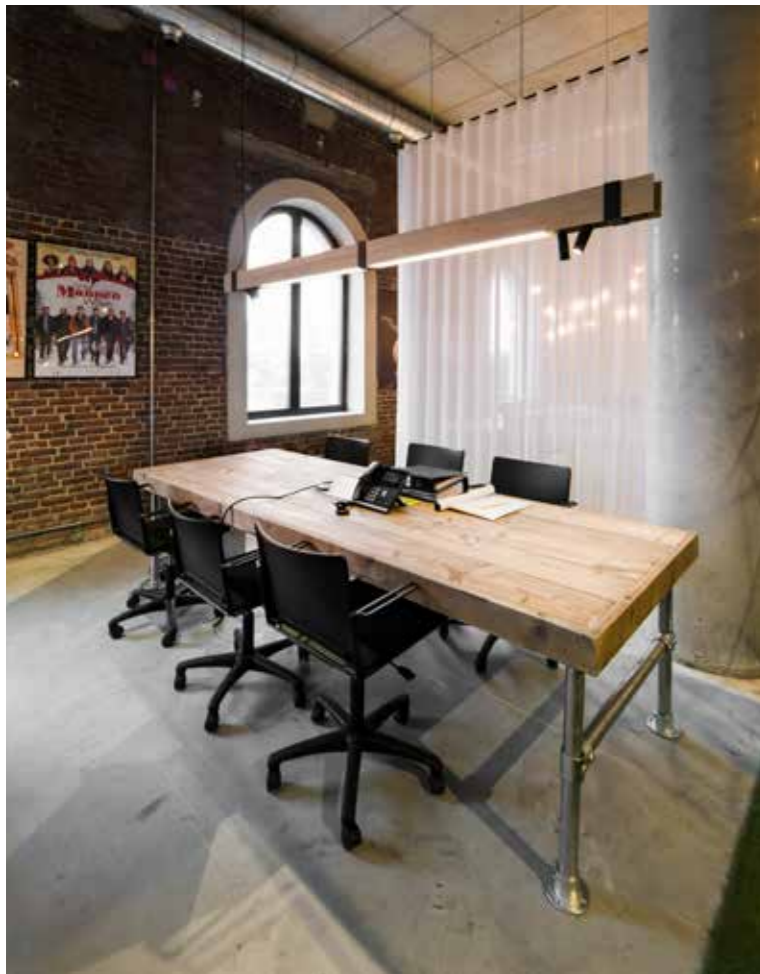

MR.BEAM 2

1600 mm 2302-BBB-1H-DD-II(I)-(J)-LL-K-T

2200 mm 2308-BBB-1H-DD-II(I)-(J)-LL-K-T
2600 mm 2305-BBB-1H-DD-II(I)-(J)-LL-K-T
3400 mm 2309-BBB-1H-DD-II(I)-(J)-LL-K-T

BBB	MATERIAL	117	Oak stained black
		118	Oak natural
		131	Oak stained white
		RAL color on request	
F	LED	1	length 1600 mm >90 CRI • 2943 Lm / 18 W
			length 2200 mm >90 CRI • 3920 Lm / 24 W
			length 2600 mm >90 CRI • 5232 Lm / 32 W
			length 3400 mm >90 CRI • 7848 Lm / 48 W
H	COLOR TEMP.	2	2700K
		3	3000K
DD	SUSP. CABLE.	01	1,5 m
		02	2,5 m
II(I)	COLORS	02	Black
		03	White
		110	Brass
		150	Bronze Light
		151	Bronze Dark
[J] optional	UPLIGHT	1	9,6 W / m
LL	SUSP. KIT	02	Black
		03	White
K	DRIVER	0	Non dimmable (intern)
		3	Dali (intern)
		4	Phase cut (intern)
TYPE 2	T	SPOTS	1 >90 CRI • 600 Lm / 350 mA / 6,4 W Reflector 54° - Incl driver - non dim