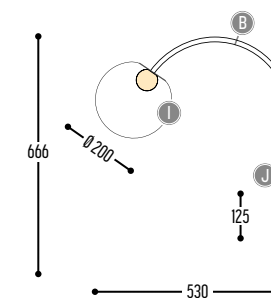

BANGSTER WALL 2
2197-BB-071200-00-JJ(J)
2197-BB-90420H-00-JJ(J)-K

BB	COLORS	02	Black
		03	White
		RAL color on request	
CCC	TYPE G9	071	LED (MAX 6 W)
EFF	CRI • LUMENOUTPUT	904	>90 CRI • 600 Lm / 350 mA / 6 W
GG	GLOBE	20	Ø200
H	COLOR TEMP.	0	N.A.
		1	2200K
		2	2700K
		3	3000K
II	GLOBE color	00	Transparent
JJ(J)	COLORS	02	Black
		03	White
		110	Brass
		150	Bronze Light
		151	Bronze Dark
		RAL color on request	
K	DRIVER	1	No driver (CC)
		0	Non dimmable (extern)
		3	Dali (extern)
		4	Phase cut (extern)