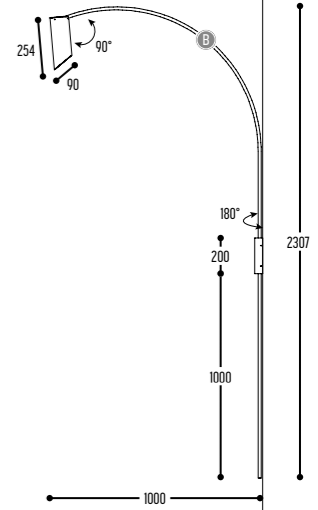

BB(B)	COLORS	02	Black
		03	White
CCC	TYPE GU10	065	LED (MAX 7,5 W)
EFF	CRI • LUMENOUTPUT	915	LED >90 CRI • 1500 Lm / 350 mA / 11,6 W
GG	REFLECTOR	00	N.A.
		2	2700K
H	COLOR TEMP.	3	3000K
		0	Non dimmable (intern)
K	DRIVER	3	Dial (intern)
		4	Phase cut (intern)

Metal-Alu