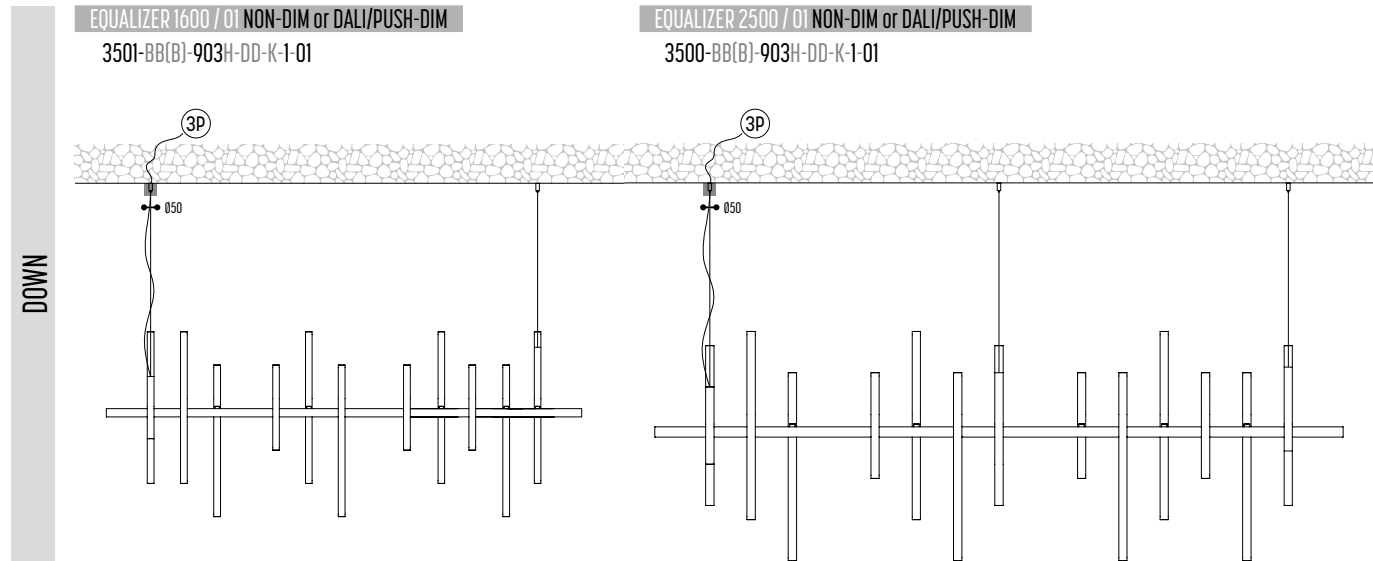

CONCRETE CEILING
DRIVER REMOTE