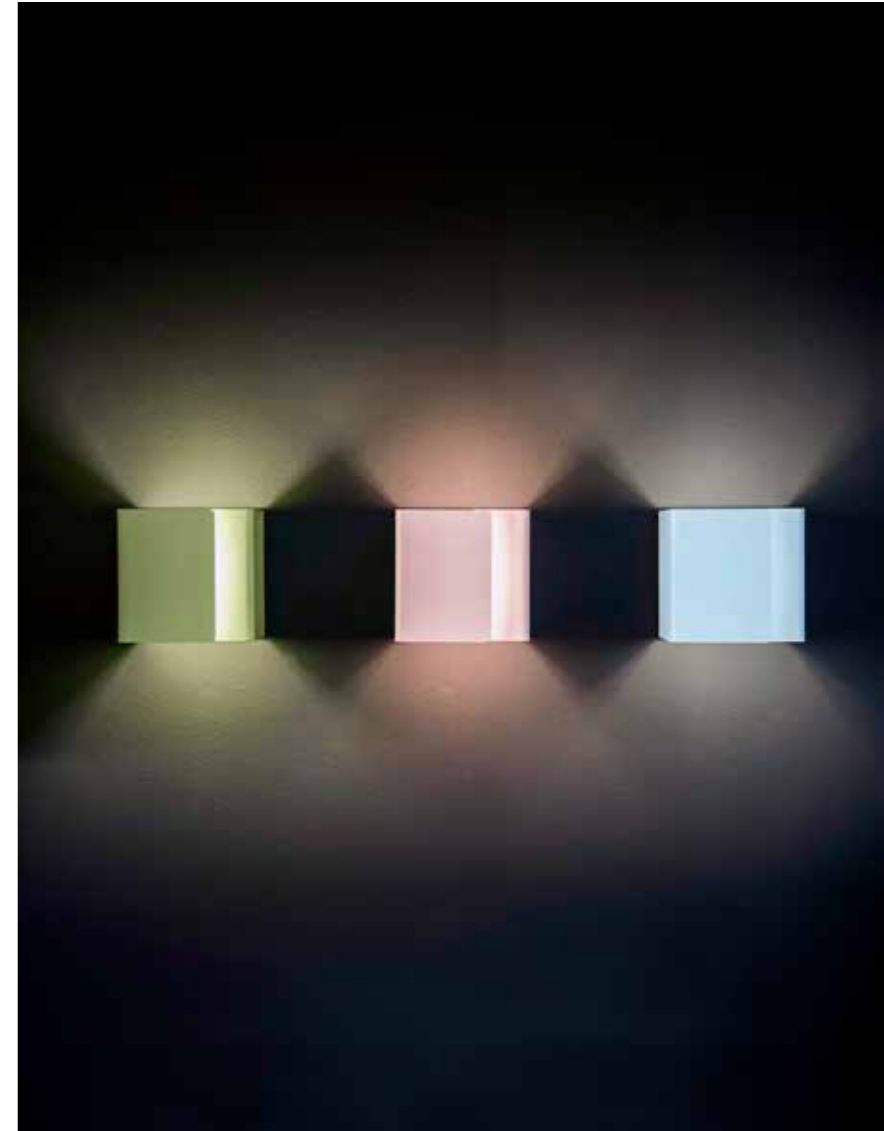

DANDY

design anthony boelaert

DANDY M
2171-BB(B)-001-DD

DANDY L
2172-BB(B)-001-DD

DANDY XL
2173-BB(B)-001-DD

BB	COLORS	02		Black
		111		Brass Finish
CCC	TYPE E27	001		LED T45 Globe (MAX 10W)

Alu

DING
design nuuv