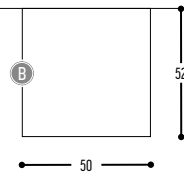

ZQUARE
design dark studio

ZQUARE 1
922-BB(B)-906GGH-K

ZQUARE 2
924-BB(B)-906GGH-K

ZQUARE 3
926-BB(B)-906GGH-II(I)-K

ZQUARE 4
927-BB(B)-906GGH-II(I)-K

ZQUARE MOVE
928-BB(B)-906GGH-II(I)-K

BB(B)	COLORS	Color	Code
		Black	02
		White	03
		Soft Pink	101
		Soft Blue	103
		Soft Green	104
		Kaki	124
		Old Pink	140
		Terracotta Red	141
		Oxide Red	142
		Brass Finish	111
		RAL color on request	