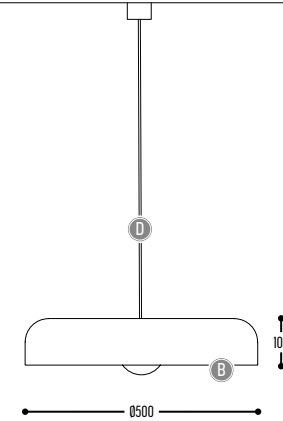

GAZTA 50S
3020-BB(B)-001-DD
3020-BB(B)-90600H-DD-K
3020-BB(B)-071-DD