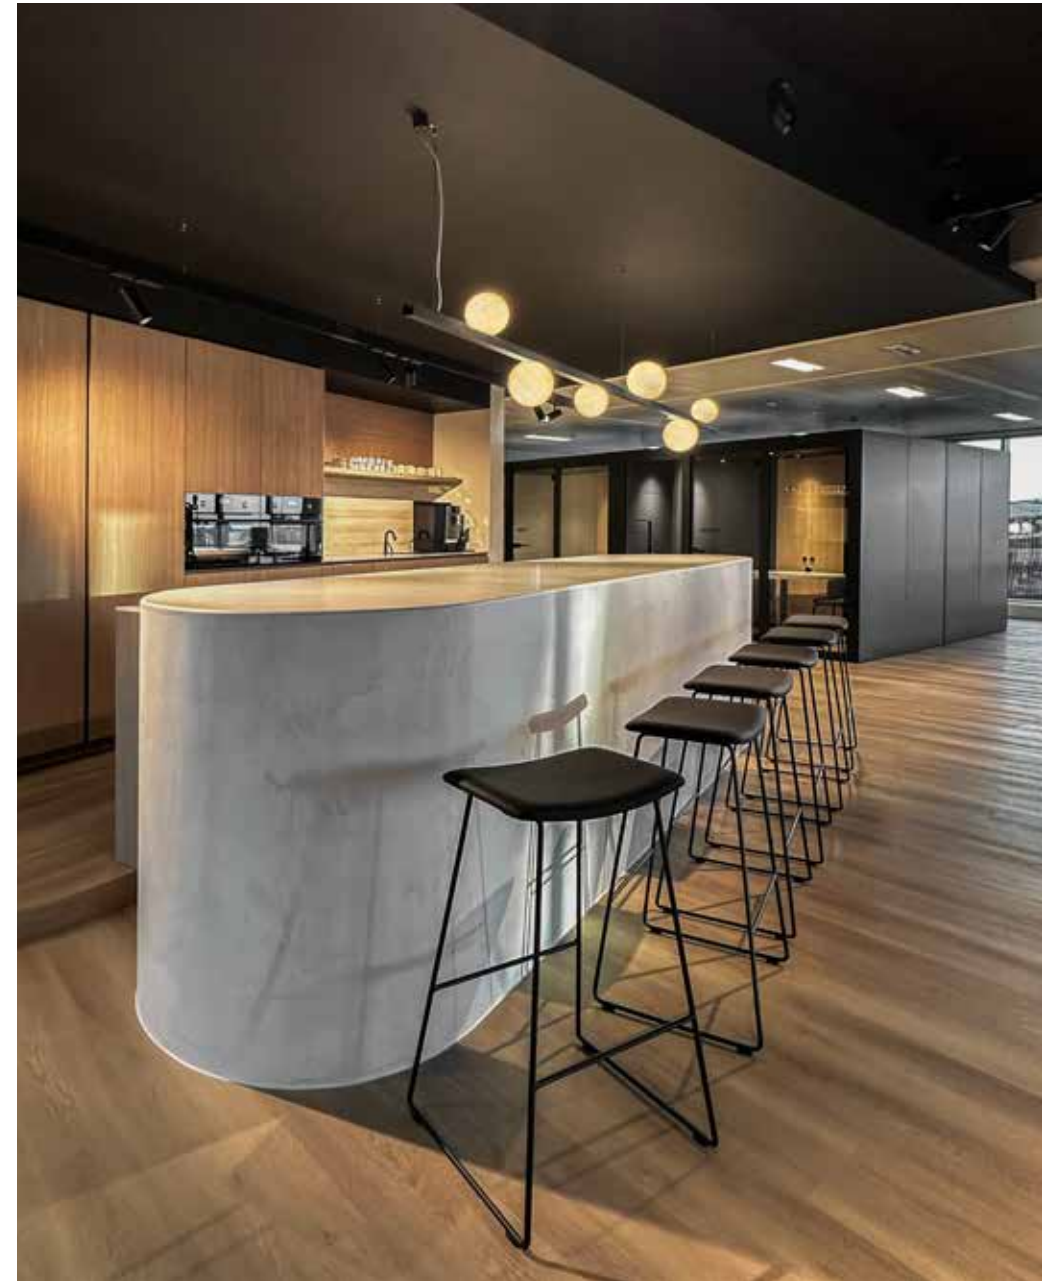

BB	COLOR PROFILE	02	Black
		03	White
		RAL color on request	
EFF	CRI • LUMENOUTPUT	906	>90 CRI • 600 Lm / 350 mA / 6,4 W (per ball)
GG	REFLECTOR	00	N.A.
H	COLOR TEMP.	2	2700K
		3	3000K
DD	SUSP. CABLE	01	1,5 m
		02	2,5 m
		03	5 m
K	DRIVER	0	Non dimmable (intern)
		3	Dali (intern)