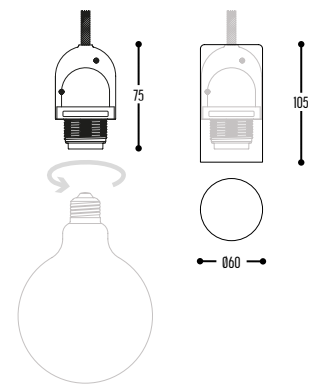

Suspension Cable + Lightbulb **Not included**

3D Warehouse - Sketchup library

<https://3dwarehouse.sketchup.com/by/DARK>

— 3-CIRCUIT TRACK —

1 meter track	PRO-0410-B	Black
	PRO-0410-W	White
2 meter track	PRO-0420-B	Black
	PRO-0420-W	White
3 meter track	PRO-0430-B	Black
	PRO-0430-W	White