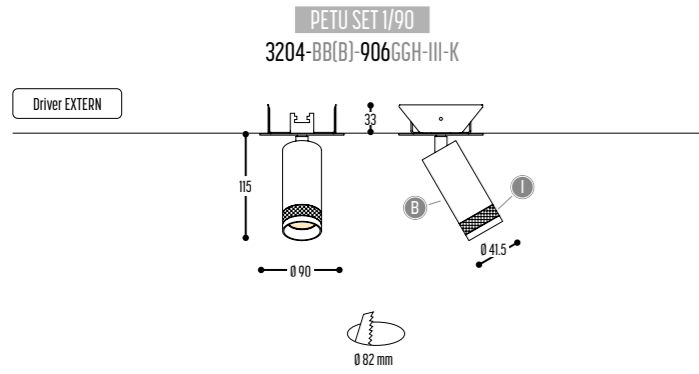

BB(B)	COLORS	02	Black		
		10	Alu Satinised		
		150	Bronze Light		
		151	Bronze Dark		
EFF	CRI • LUMENOUTPUT	906	>90 CRI • 600 Lm / 350 mA / 6,4 W		
		22	22°		
		34	34°		
		54	54°		
H	COLOR TEMP.	2	2700K		
		3	3000K		
		4	4000K		
		III	COLOR	02	Black
10	Alu Satinised				
150	Bronze Light				
151	Bronze Dark				
K	DRIVER	1	No driver (CC)		
		0	Non dimmable (intern)		
		3	Dali (extern)		
		4	Phase cut (extern)