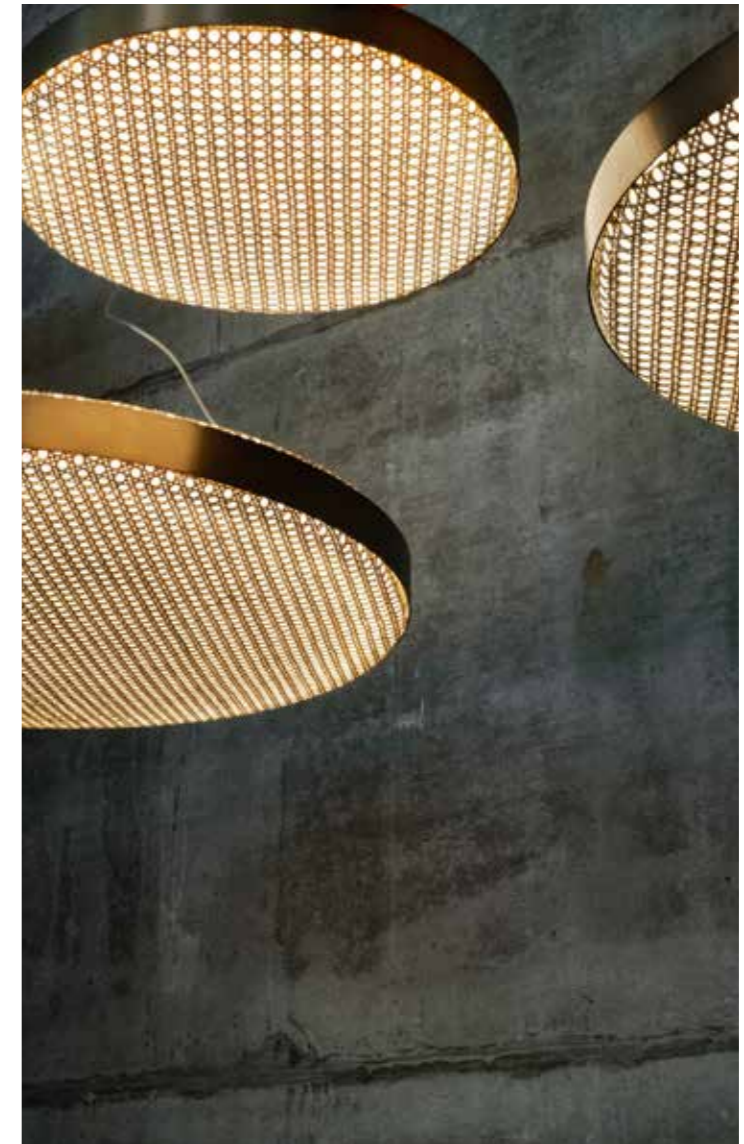

EMANUELLE

design gregoire maison dieu

BIG SEE
Product Design
Award 2024
Winner