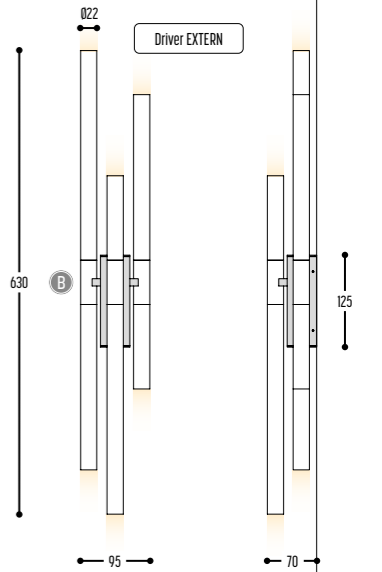

EQUALIZER WALL

3502-BB(B)-903H-K

EQUALIZER WALL

3502-BB(B)-903H-K-IN

FLEX CONTOURO

design dark studio

FLEX CONTOURO 654lm/m / 7.2W / 24v/5m / 2700K
130-9000-000174

FLEX CABINETO