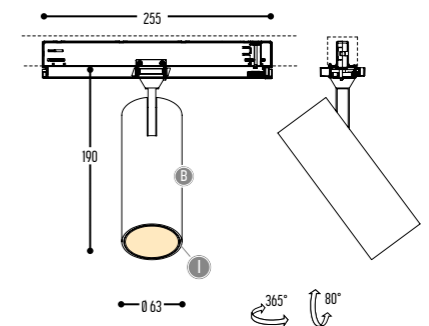

Alvino _ Fugozzi

The Motel

TUKI 60 TRACK
1346-BB-EFFGGH-I-K

TRACK RAIL: to be ordered separately
Compatible with EUTRAC, GLOBAL & POWERGEAR

DALI - version
TRACK RAIL: to be ordered separately
Compatible with GLOBAL & POWERGEAR