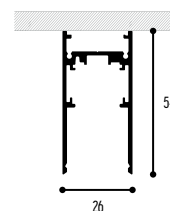

48V

KFORTY-8

design dark studio

CUSTOM MADE
your dream -our challenge

KFORTY-8 SPOTS/LINE
3691-BB-S-H-K

KFORTY-8 SPOTS
3690-BB-S-H-K

PROFILE
2000 mm 3651-BB

Only in BLACK and WHITE