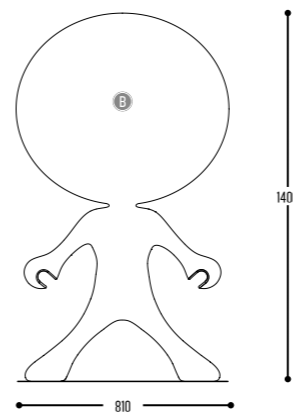

IP65 LED version
available on request

BB	MATERIAL	03	White (translucent)		
CCC	TYPE G5	339	T16 (39 W) Non Dim		
		340	T16 (39 W) Dim 1-10 V		
		341	T16 (39 W) ONE 4 ALL		
EFF	CRI • LUMENOUTPUT	510	>90 CRI • 8000 Lm / 480 mA / 75 W		
		H	COLOR TEMP.	3	3000K
DD	SUSP. CABLE	00	N.A.		
		02	2,5 m		
		03	5 m		
K	DRIVER	0	Non dimmable (intern)		
		2	Dimmable 1-10 V (intern)		
		3	Dali (intern)		

BB	MATERIAL	03	White (translucent)
EFF	CRI • LUMENOUTPUT	500	RGB
		505	RGBW
DD	SUSP. CABLE	00	N.A.
		02	2,5 m
		03	5 m
K	DRIVER	0	Standalone • remote control (intern)
		3	Dali (intern)
		9	DMX (intern)