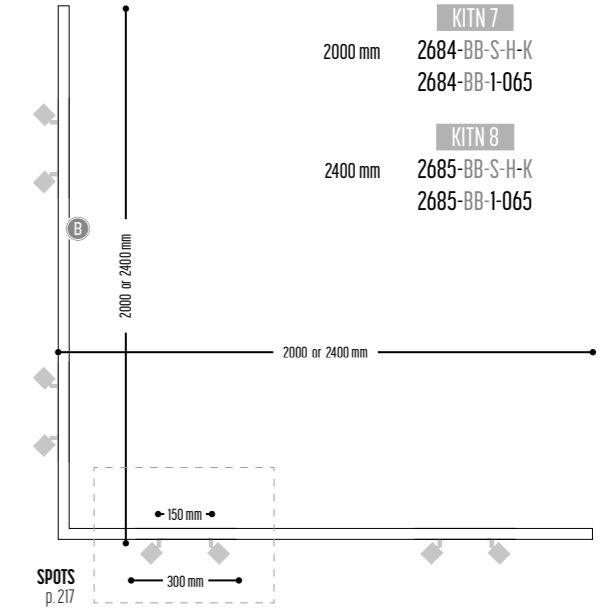

GUIDE

BB	COLORS	02	Black
		03	White
		10	Alu Satinated
		150	Bronze Light
		151	Bronze Dark
S	SPOTS	1	TOOI
CCC	CCC	065	OPAR51 (MAX 50 W)
HONEYCOMB		ACCESSORIES p. 523	

KITN 7
2000 mm 2684-BB-S-H-K
2684-BB-1-065

KITN 8
2400 mm 2685-BB-S-H-K
2685-BB-1-065