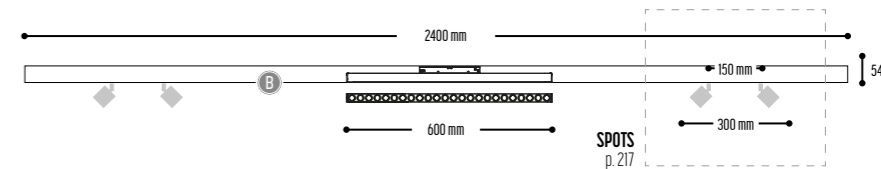

KFORTY-8

design dark studio

CUSTOM MADE
your dream - our challenge

KFORTY-8 SPOTS/LINE
3691-BB-S-H-K