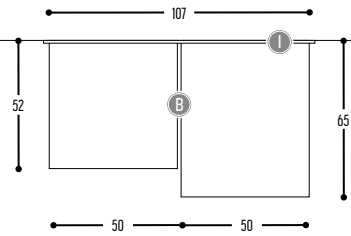

ZQUARE
design dark studio

ZQUARE 1
922-BB(B)-906GGH-K

ZQUARE 2
924-BB(B)-906GGH-K

ZQUARE 3
926-BB(B)-906GGH-II(I)-K

ZQUARE 4
927-BB(B)-906GGH-II(I)-K

ZQUARE MOVE
928-BB(B)-906GGH-II(I)-K

BB(B)	COLORS	Color	Code
		Black	02
		White	03
		Soft Pink	101
		Soft Blue	103
		Soft Green	104
		Kaki	124
		Old Pink	140
		Terracotta Red	141
		Oxide Red	142
		Brass Finish	111
		RAL color on request	