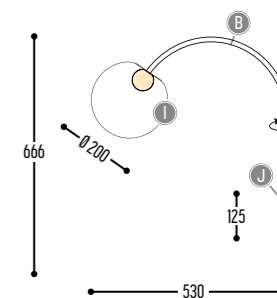

BANGSTER WALL 2
2197-BB-071200-00-JJ(J)
2197-BB-90420H-00-JJ(J)-K

BB	COLORS	02	Black
		03	White
		RAL color on request	
CCC	TYPE G9	071	LED (MAX 6 W)
EFF	CRI • LUMENOUTPUT	904	>90 CRI • 600 Lm / 350 mA / 6 W
GG	GLOBE	20	Ø200
H	COLOR TEMP.	0	N.A.
		1	2200K
		2	2700K
		3	3000K
II	GLOBE color	00	Transparent
JJ(J)	COLORS	02	Black
		03	White
		110	Brass
		150	Bronze Light
		151	Bronze Dark
		RAL color on request	
K	DRIVER	1	No driver (CC)
		0	Non dimmable (extern)
		3	Dali (extern)
		4	Phase cut (extern)