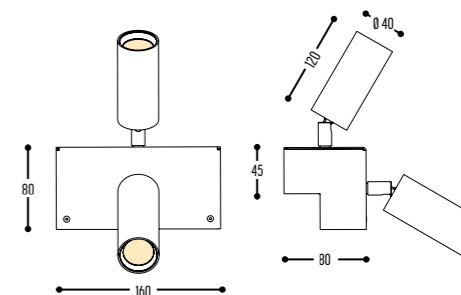

Driver INTERN **TORNER DUO IN**
1600-BB-906GGH-K

Driver INTERN **TORNER TRIO IN**
1601-BB-906GGH-K

ACCESSORIES p. 523

	HONEYCOMB	172-9005-436099	Black
		172-9003-436099	White
		172-0112-436099	Gold

Driver INTERN **TORNER DUO IP44**
1610-BB-906GGH-K