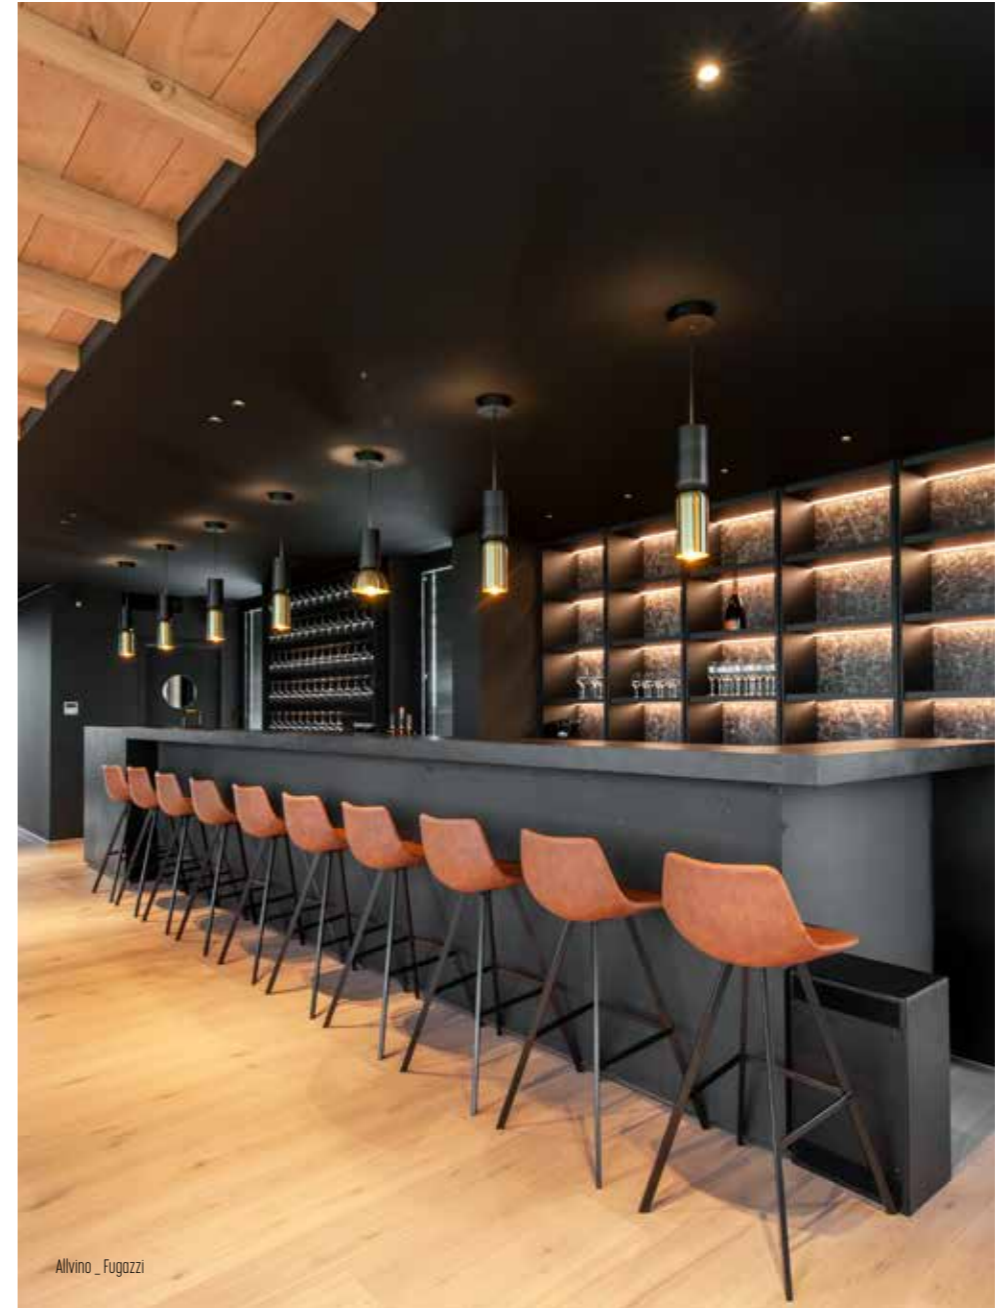

TWOCAN

design dark studio

Allvino _ Fugazzi

TWOCAN ML
2553-BB(B)-90400H-DD-II(I)-K
2553-BB(B)-071-DD-II(I)

TWOCAN LM
2557-BB(B)-90400H-DD-II(I)-K
2557-BB(B)-071-DD-II(I)

TWOCAN MS
2552-BB(B)-90400H-DD-II(I)-K
2552-BB(B)-071-DD-II(I)