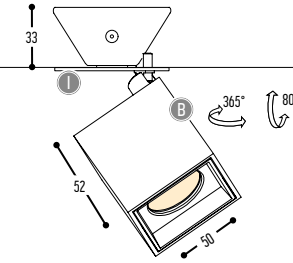

ZQUARE
design dark studio

ZQUARE 1
922-BB(B)-906GGH-K

ZQUARE 2
924-BB(B)-906GGH-K

ZQUARE 3
926-BB(B)-906GGH-II(I)-K

ZQUARE 4
927-BB(B)-906GGH-II(I)-K

ZQUARE MOVE
928-BB(B)-906GGH-II(I)-K

BB(B)	COLORS	Color	Code
		Black	02
		White	03
		Soft Pink	101
		Soft Blue	103
		Soft Green	104
		Kaki	124
		Old Pink	140
		Terracotta Red	141
		Oxide Red	142
		Brass Finish	111
		RAL color on request	