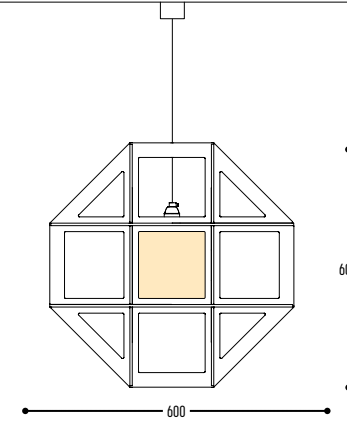

SATURNUZ 60
1381-BB(B)-001-DD-EE-II