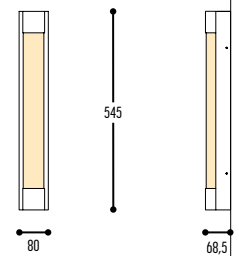

RBA 3
3047-BB(B)-C-K