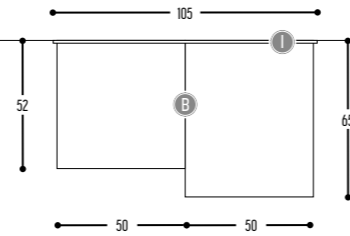

ZQUARE  
design dark studio

ZQUARE 1  
922-BB(B)-906GGH-K

ZQUARE 2  
924-BB(B)-906GGH-K

ZQUARE 3  
926-BB(B)-906GGH-II(I)-K

ZQUARE 4  
927-BB(B)-906GGH-II(I)-K

ZQUARE MOVE  
928-BB(B)-906GGH-II(I)-K

BB(B)	COLORS	Code	Color
		02	Black
		03	White
		101	Soft Pink
		103	Soft Blue
		104	Soft Green
		124	Kaki
		140	Old Pink
		141	Terracotta Red
		142	Oxide Red
		111	Brass Finish
		RAL color on request	