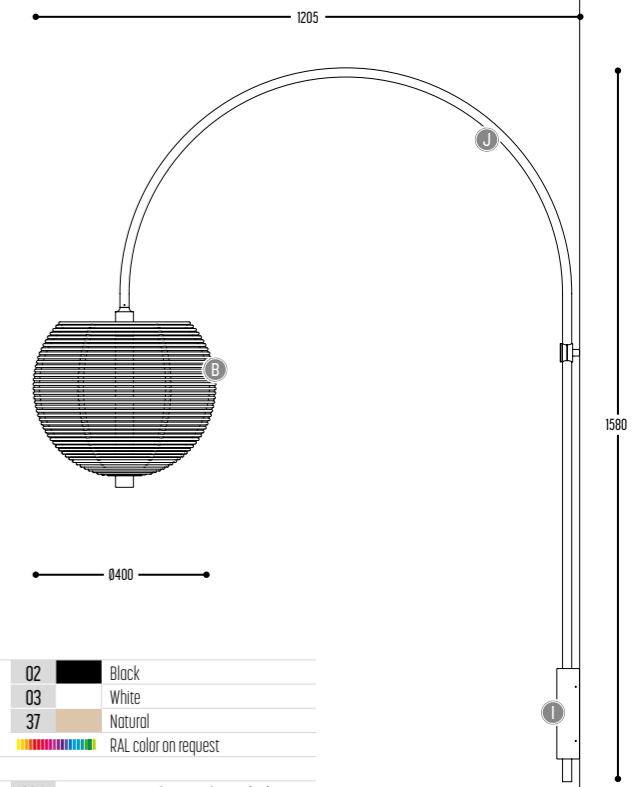

design dark studio

FLEX CABINETO 432lm/m / 7.2W / 24v/5m / 2700K
130-9000-000175

FRIENDZ

design cliéier français

FRIENDZ Wall
3530-BB-904H-II(I)-JJ-K

BB	COLORS	02	Black
		03	White
		37	Natural
		RAL color on request	
EFF	CRI • LUMENOUTPUT	904	>90 CRI • 600 Lm / 350 mA / 6,4 W (CC) >90 CRI • 24V / 6,6 W (CV)
	ALABASTER		
H	COLOR TEMP.	2	2700K
		3	3000K
II(I)	COLOR	02	Black
		03	White
		151	Bronze Dark
JJ	COLOR	02	Black
		03	White
K	DRIVER	1	No driver (CC)
		0	Non dimmable (2 drivers extern)
		3	Dali (2 drivers extern)
		4	Phase cut (2 drivers extern)