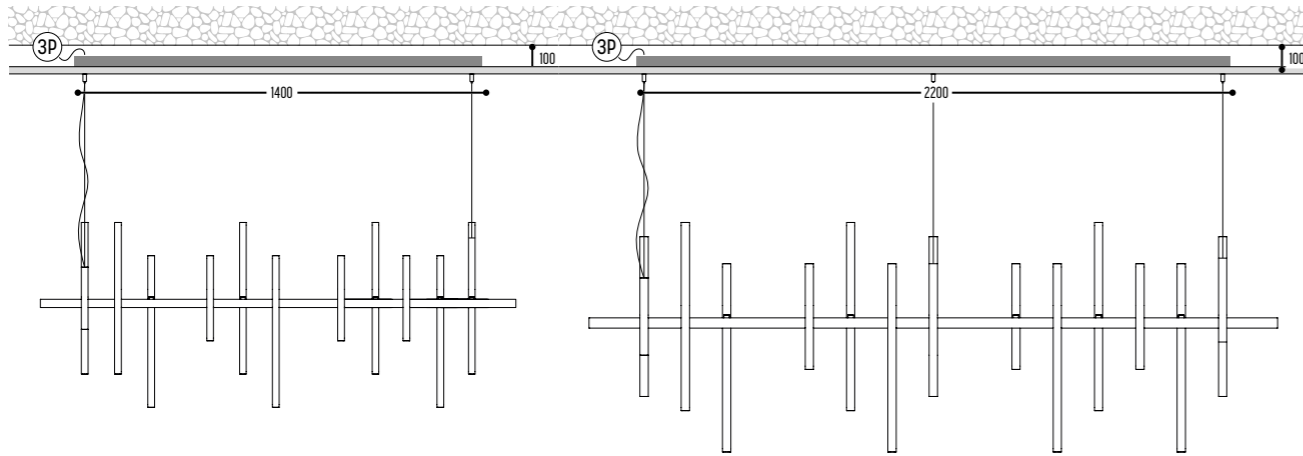

EQUALIZER 1600 / 05 NON-DIM or DALI/PUSH-DIM
3501-BB(B)-903H-DD-K-1-05