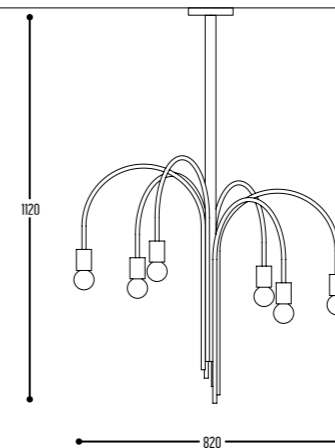

BB	COLORS	02		Black	
		111		Brass Finish	
					RAL color on request
CCC	TYPE E27	001		LED T45 Globe (MAX 10W)	

Alu