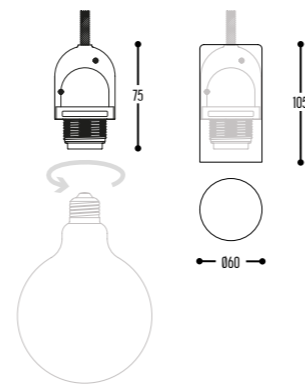

Suspension Cable + Lightbulb **Not included**

3D Warehouse - Sketchup library

<https://3dwarehouse.sketchup.com/by/DARK>

— 3-CIRCUIT TRACK —

1 meter track	PRO-0410-B	Black
	PRO-0410-W	White
2 meter track	PRO-0420-B	Black
	PRO-0420-W	White
3 meter track	PRO-0430-B	Black
	PRO-0430-W	White