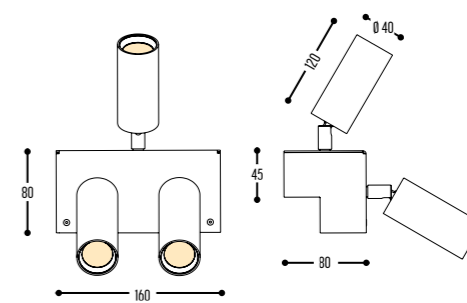

ACCESSORIES p. 523

	HONEYCOMB	172-9005-436099	Black
		172-9003-436099	White
		172-0112-436099	Gold

BB	COLORS	02	Black
		03	White
EFF	CRI • LUMENOUTPUT	906	>90 CRI • 600 Lm / 350 mA / 6,4 W
GG	REFLECTOR	22	22°
		34	34°
		54	54°
H	COLOR TEMP.	2	2700K
		3	3000K
		4	4000K
K	DRIVER	1	No driver (CC)
		0	Non dimmable
		3	Dali
		4	Phase cut