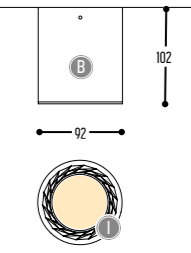

ATSJI BOX 1
[IP20] 1339-BB(B)-EFFGGH-II(I)-K
[IP44] 1330-BB(B)-EFFGGH-II(I)-K