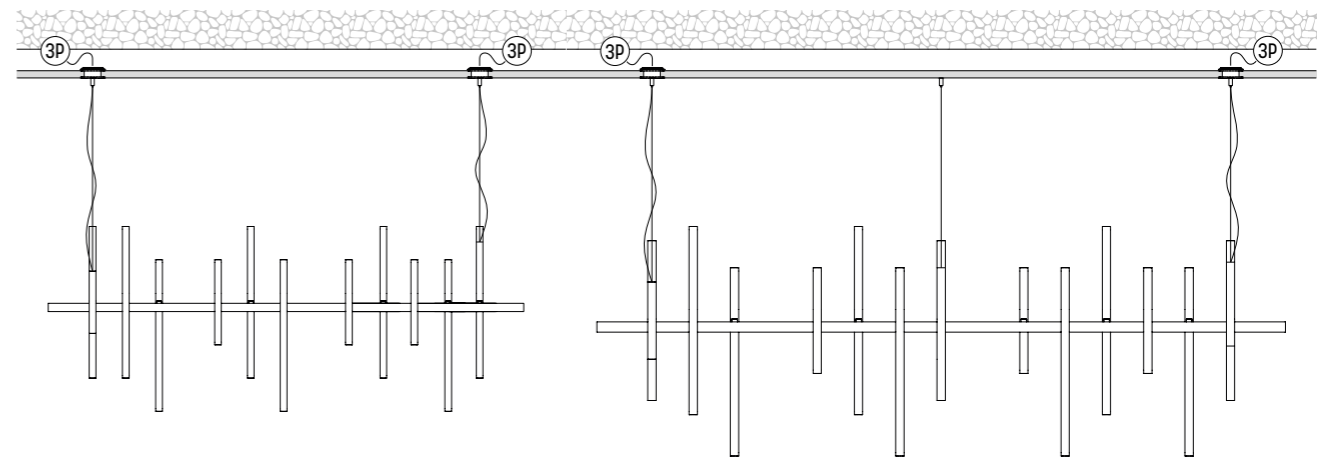

DOWN

EQUALIZER 1600 / 08 NON-DIM or DALI/PUSH-DIM
3501-BB(B)-903H-DD-K-2-08

EQUALIZER 2500 / 08 NON-DIM or DALI/PUSH-DIM
3500-BB(B)-906H-DD-K-2-08