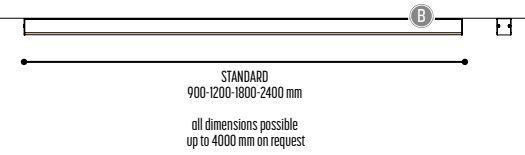

NINZA
[IP65] 1800-BB-FFGH-K-NN(N) SEALED-PLEXI 30x30mm
[IP67] 1803-BB-FFGH-K-NN(N) SEALED 30x35mm