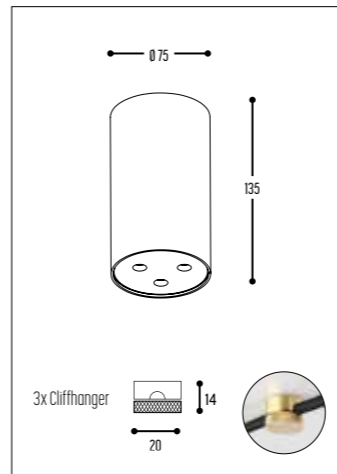

Ceiling base Black + 3x Cliffhanger Black 1897-02-02
Ceiling base Black + 3x Cliffhanger Brass 1897-02-110
Ceiling base White + 3x Cliffhanger White 1897-03-03
Ceiling base White + 3x Cliffhanger Brass 1897-03-110