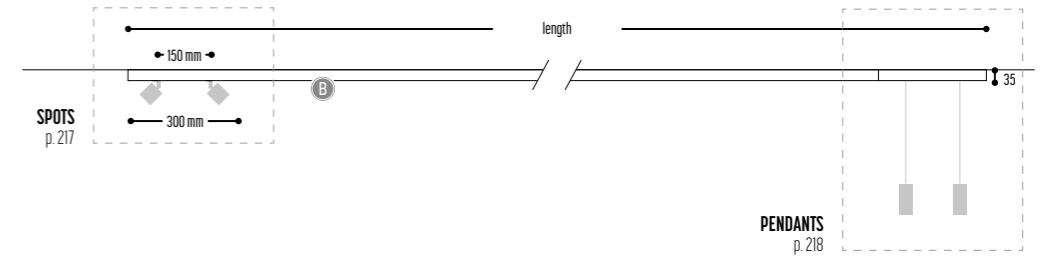

## KITN SPOTS + PENDANT

KITN

231

Composition following your choice

**KITN CUSTOM MADE**

2662-BB-S-H-K-M-length

2662-BB-1-065-M-length

**KITN 9**