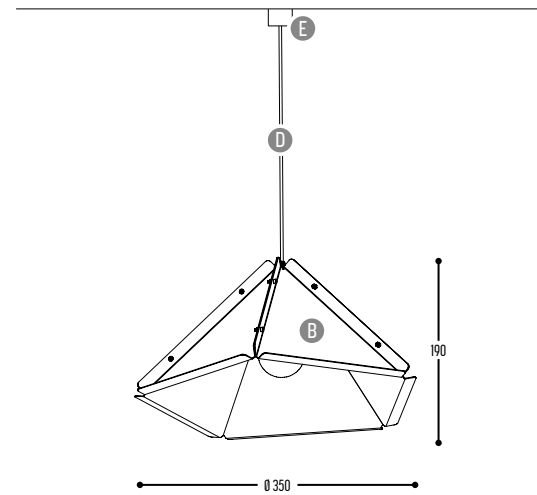

SOYUZ
design dark studio

SOYUZ
1080-BB(B)-001-DD-E

BB(B)	COLORS	02	Black
		03	White
		101	Soft Pink
		103	Soft Blue
		104	Soft Green
		124	Kaki
		140	Old Pink
		141	Terracotta Red
		142	Oxide Red
		110	Brass
		150	Bronze Light
		151	Bronze Dark