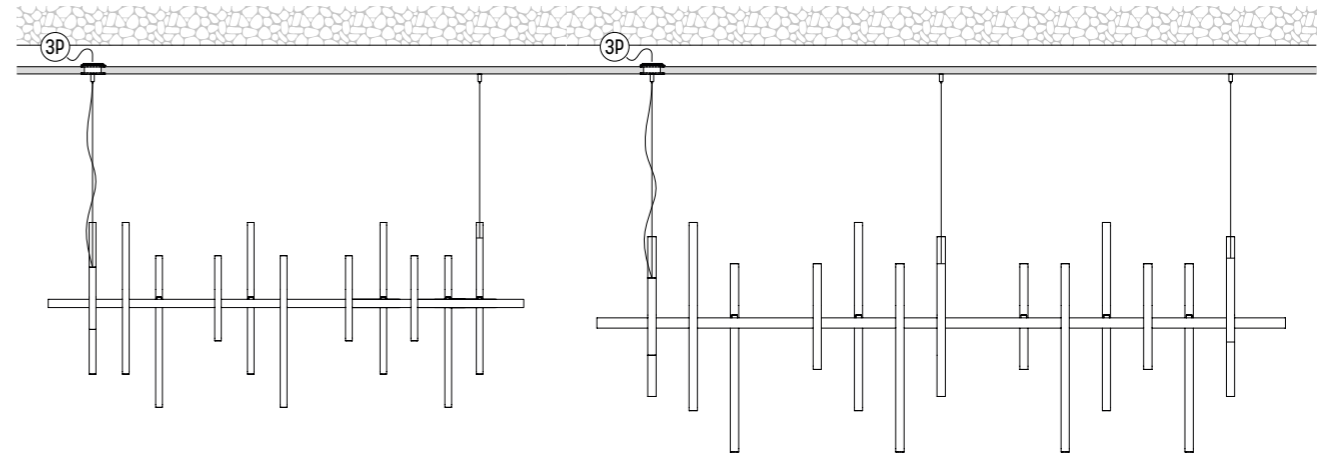

PLASTERBOARD – BA13
DRIVER REMOTE

EQUALIZER 1600 / 07 NON-DIM or DALI/PUSH-DIM
3501-BB(B)-903H-DD-K-1-07

EQUALIZER 2500 / 07 NON-DIM or DALI/PUSH-DIM
3500-BB(B)-906H-DD-K-1-07