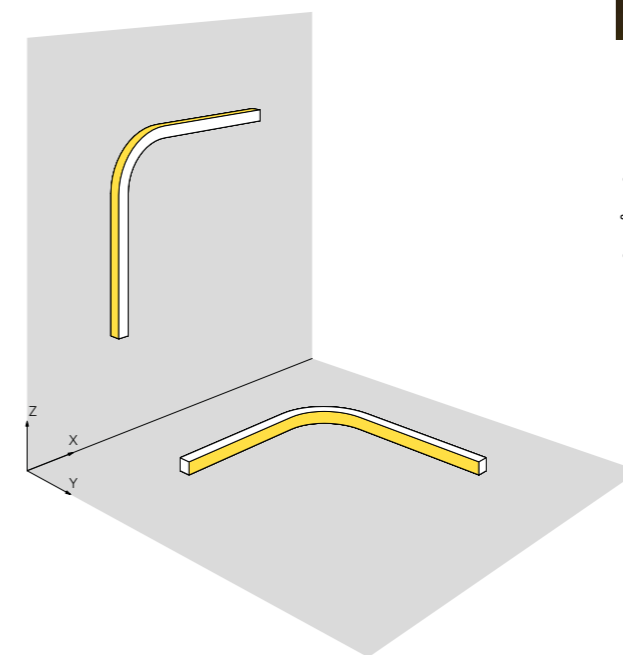

FLEX CONTOURO 654lm/m / 7.2W / 24v/5m / 2700K
130-9000-000174