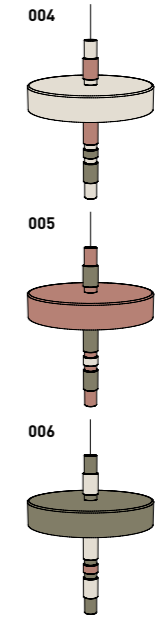

COLOR THEMES

COL	COLOR THEME	004	
		005	
		006	
EF	CRI • LUMENOUTPUT	14	>90 CRI • 1502 Lm/m / 13W/m / 24V
		2	2700K
		3	3000K
		4	4000K
H	COLOR TEMP.	2	2700K
		3	3000K
DD	SUSP. CABLE	01	1,5 m
		02	2,5 m
K	DRIVER	1	No driver (CC)
		0	Non dimmable (intern)
		3	Dali (extern)
		4	Phase cut (intern)

Alu