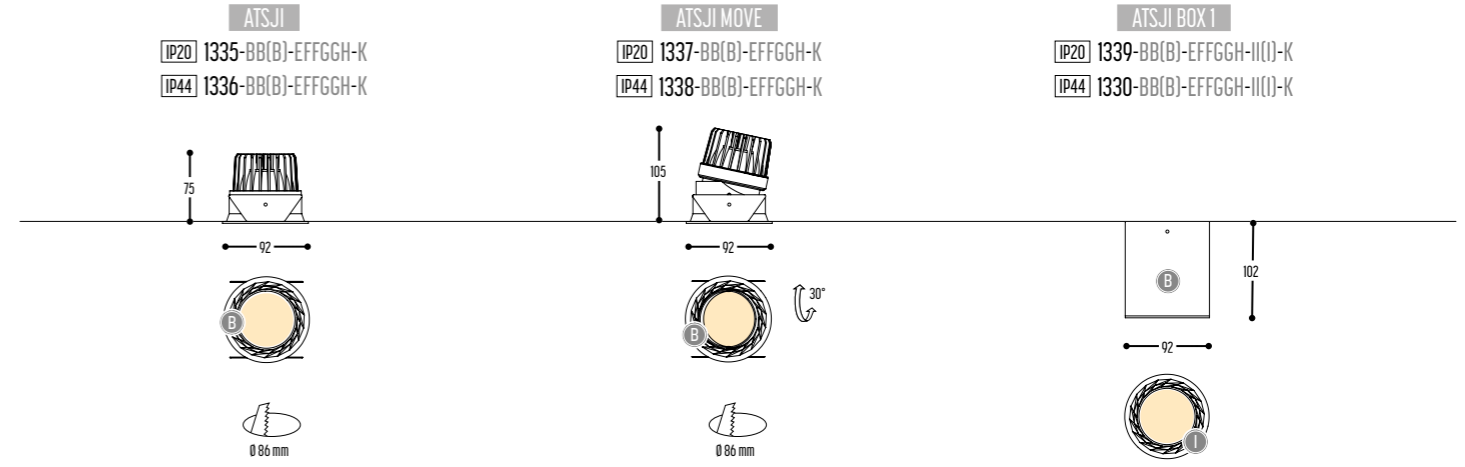

ATSJI
[IP20] 1335-BB(B)-EFFGGH-K
[IP44] 1336-BB(B)-EFFGGH-K

ATSJI MOVE
[IP20] 1337-BB(B)-EFFGGH-K
[IP44] 1338-BB(B)-EFFGGH-K

ATSJI BOX 1
[IP20] 1339-BB(B)-EFFGGH-II(I)-K
[IP44] 1330-BB(B)-EFFGGH-II(I)-K

BB(B)	COLOR OUTSIDE	02	Black	
		03	White	
EFF	CRI • LUMENOUTPUT	907	>90 CRI • 1 x 750 Lm / 180 mA / 7W	
		910	>90 CRI • 1 x 1000 Lm / 250 mA / 9W	
		914	>90 CRI • 1 x 1400 Lm / 350 mA / 14W	
		GG	REFLECTOR	12 12°
				34 34°
H	COLOR TEMP.	60	60°	
		2	2700K	
		3	3000K	
II(I)	COLOR INSIDE only ATSJI BOX 1	02	Black	
		03	White	
K	DRIVER	111	Brass Finish	
		150	Bronze Light	
		151	Bronze Dark	
		RAL color on request		
		1	No driver	
0	Non dimmable (extern) / except for ATSJI BOX1 (intern)			
3	Dali (extern)			
4	Phase cut (extern) / except for ATSJI BOX1 (intern)