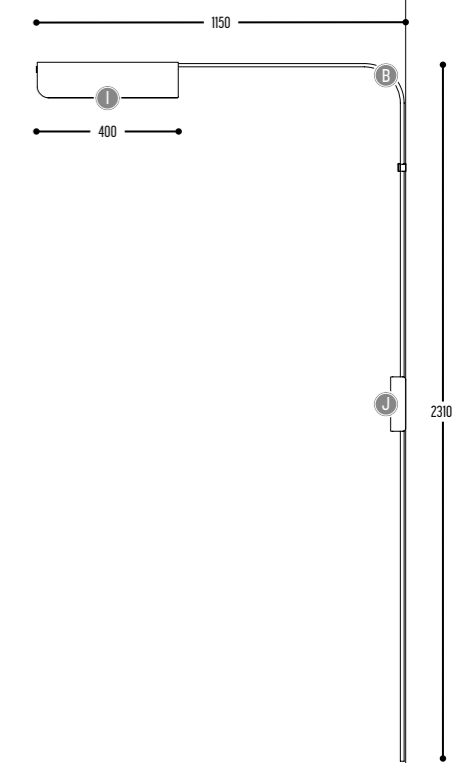

BB(B)	COLORS	02	Black		
		03	White		
		10	Alu Satinated		
FF	LED	26	>90 CRI • 620 Lm / 26 W/m (WALL M) >90 CRI • 820 Lm / 26 W/m (WALL)		
		H	COLOR TEMP.	2	2700K
				3	3000K
				4	4000K
II(I)	COLORS	02	Black		
		03	White		
		10	Alu Satinated		
		150	Bronze Light		
		151	Bronze Dark		
		111	Brass Finish		
		101	Soft Pink		
		103	Soft Blue		
		104	Soft Green		
		124	Kaki		
		140	Old Pink		
		141	Terracotta Red		
		142	Oxide Red		
		RAL color on request			
		JJ(J)	COLORS	02	Black
03	White				
10	Alu Satinated				
150	Bronze Light				
151	Bronze Dark				
111	Brass Finish				
101	Soft Pink				
103	Soft Blue				
104	Soft Green				
124	Kaki				
140	Old Pink				
141	Terracotta Red				
142	Oxide Red				
RAL color on request					
K	DRIVER			1	No driver (24V)
		0	Non dimmable (intern)		
		3	Dali (extern)		
		4	Phase cut (intern)		

BENDIT WALL
3455-BB(B)-H-II(I)-JJ(J)-K