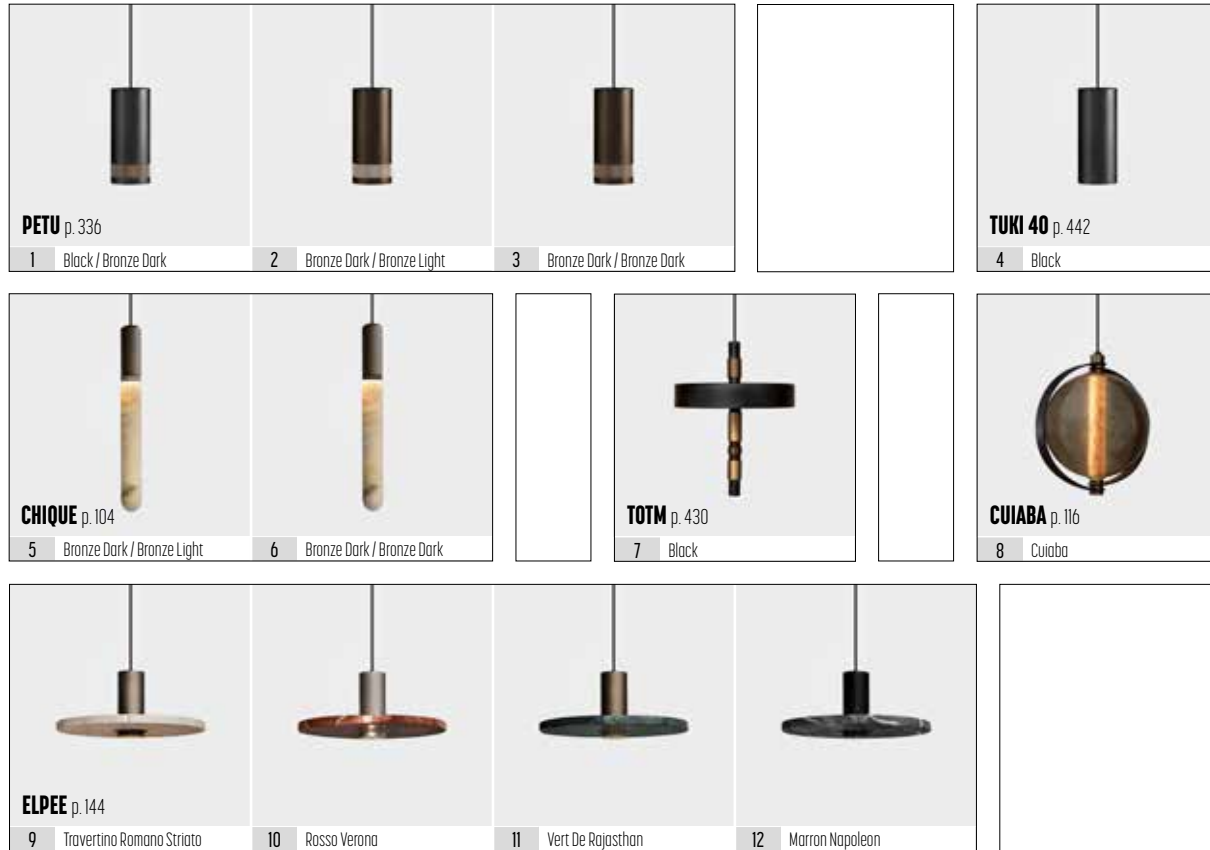

LED

If you haven't found what you are looking for, **contact us**, we make it happen!

KITN
design dark studio

CUSTOM MADE
your dream -our challenge

— KITN **PENDANTS** LED —

If you haven't found what you are looking for, **contact us**, we make it happen!

— KITN **PENDANTS** 230V / G9-E27 —

KITN SPOTS

KITN

225

Composition following your choice

KITN CUSTOM MADE

2662-BB-S-H-K-length

2662-BB-1-065-length