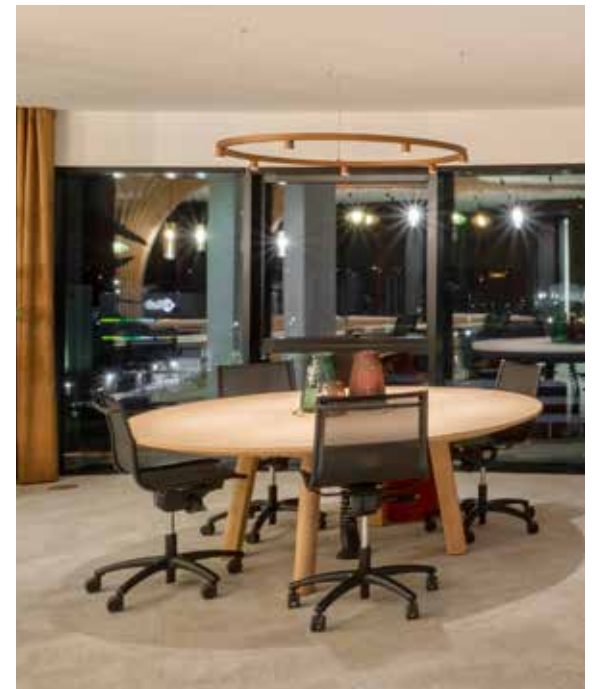

CCC	TYPE G9	071		LED (MAX 6 W) (230V)
CCC	TYPE E27	001		LED Globe (MAX 10W) (230V)

Alu-Brass

HIHOPE
design dark studio

HIHOPE TIKI 950
1941-BB-90600H-DD-II(I)-K

950

HIHOPE TIKI 1200
1942-BB-90600H-DD-II(I)-K