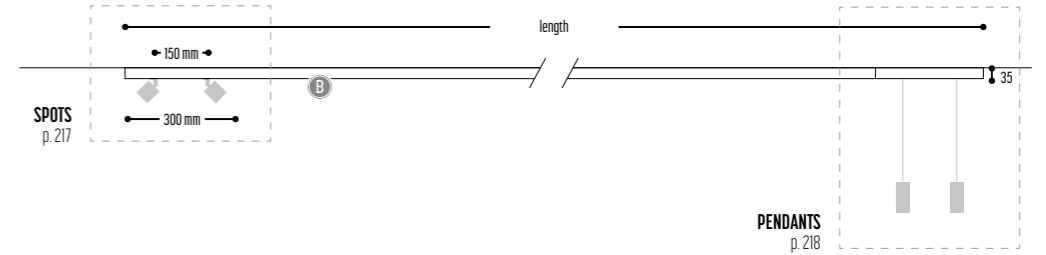

KITN SPOTS + PENDANT

KITN

231

Composition following your choice

KITN CUSTOM MADE

2662-BB-S-H-K-M-length

2662-BB-1-065-M-length

KITN 9