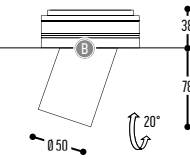

BB(B)	COLORS	02	Black		
		03	White		
		110	Brass		
		150	Bronze Light		
		151	Bronze Dark		
EFF	CRI • LUMENOUTPUT	907	>90 CRI • 1x 780 Lm / 250 mA / 8,7 W		
		GG	REFLECTOR	12 34 60	12° 34° 60°
H	COLOR TEMP.	2	2700K		
		3	3000K		
K	DRIVER	1	No driver (CC)		
		0	Non dimmable (extern)		
		3	Dali (extern)		
		4	Phase cut (extern)