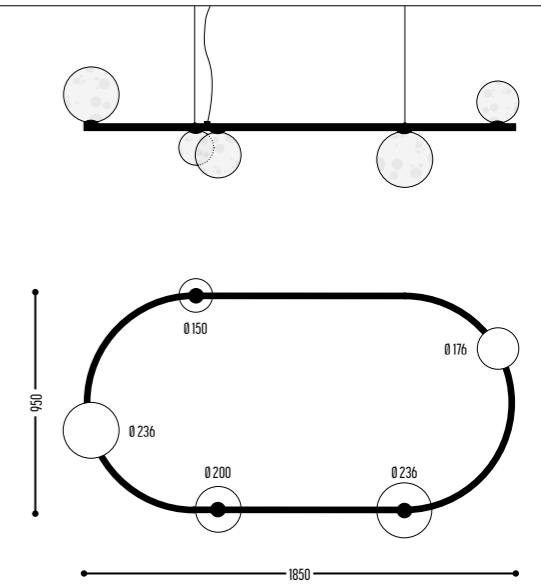

ACCESSORIES p. 523

	HONEYCOMB	172-9005-436099	Black
		172-9003-436099	White
		172-0112-436099	Gold

PLANETZZZ

design anthony boelaert

PLANETZZZ 950
2620-BB-90600H-DD-K

PLANETZZZ 1200
2621-BB-90600H-DD-K

PLANETZZZ 950x1850
2622-BB-90600H-DD-K