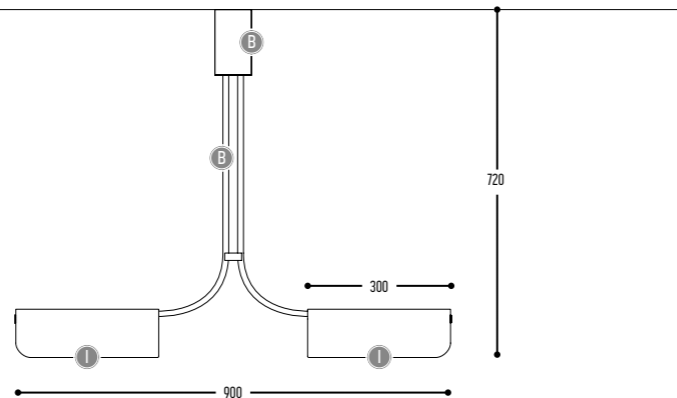

BENDIT S
3454-BB(B)-H-ii(i)-K

BB(B)	COLORS	02	Black
		03	White
		10	Alu Satinated
FF	LED	26	>90 CRI • 2X 620 Lm / 26 W/m
		2	2700K
H	COLOR TEMP.	3	3000K
		4	4000K
ii(i)	COLORS	02	Black
		03	White
		10	Alu Satinated
		150	Bronze Light
		151	Bronze Dark
		111	Brass Finish
		101	Soft Pink
		103	Soft Blue
		104	Soft Green
		124	Kaki
		140	Old Pink
		141	Terracotta Red
		142	Oxide Red
			RAL color on request
K	DRIVER	1	No driver (24V)
		0	Non dimmable (intern)
		3	Dali (extern)
		4	Phase cut (intern)