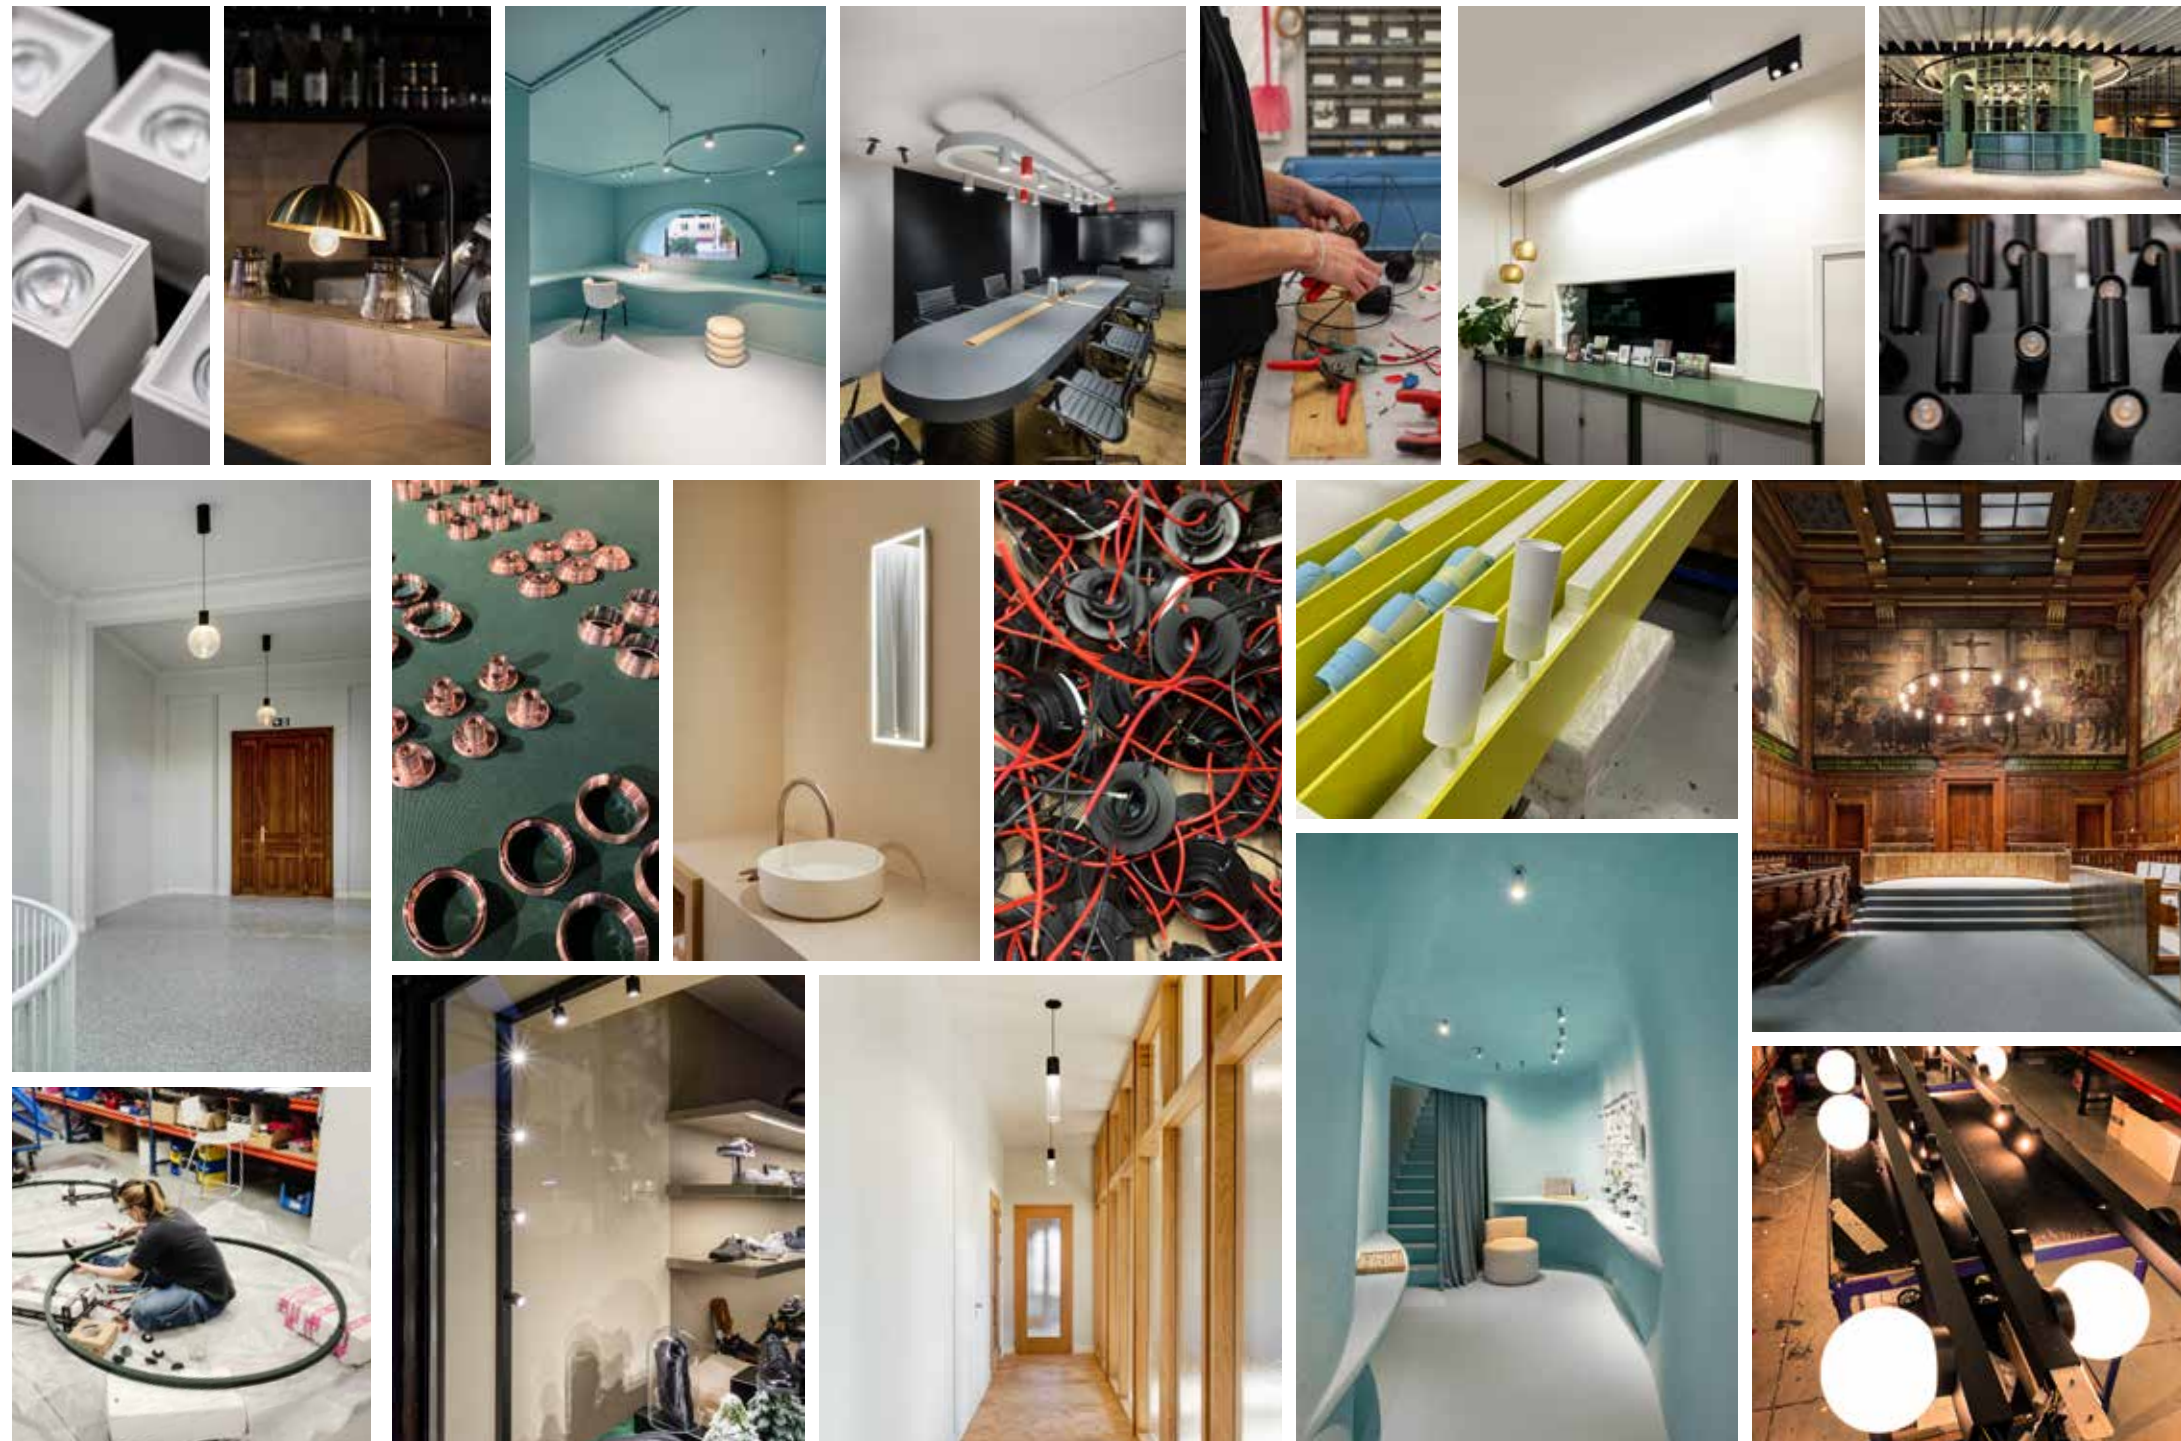

CUSTOM MADE

your dream – our challenge