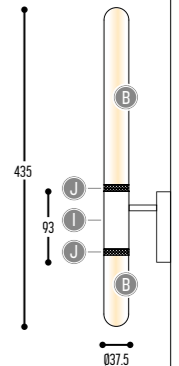

DISCLAIMER – Nature decides the look of alabaster!

CHIQUÉ 30.5 WALL
2606-BB(B)-904H-II(I)-JJ(J)-K

CHIQUÉ 30.4 WALL
2605-BB(B)-904H-II(I)-JJ(J)-K

CHIQUÉ 30.5 WALL DOUBLE
2608-BB(B)-904H-II(I)-JJ(J)-K

CHIQUÉ 30.4 WALL DOUBLE
2607-BB(B)-904H-II(I)-JJ(J)-K