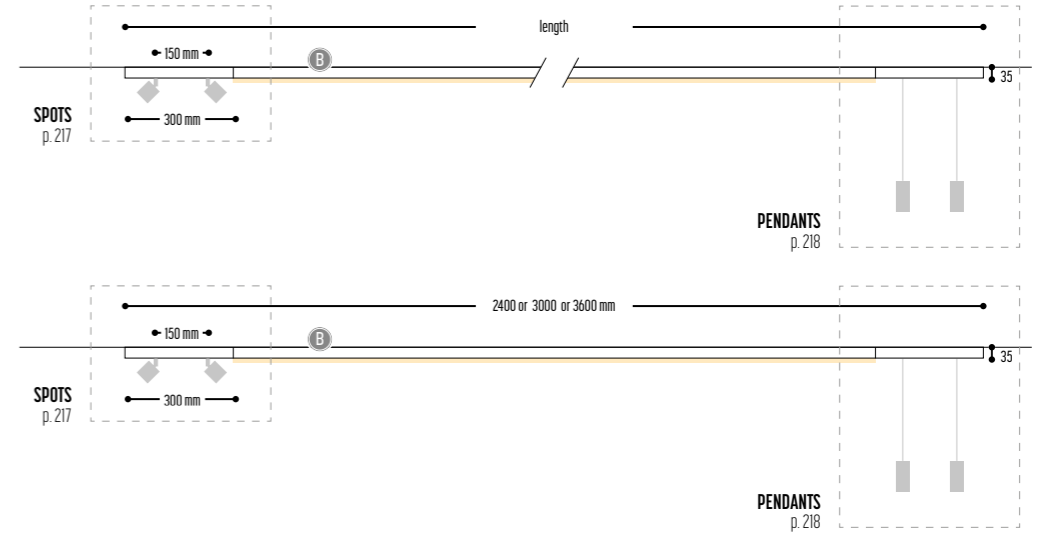

KITN SPOTS + LED-LINE + PENDANT

Composition following your choice
KITN CUSTOM MADE
2662-BB-S-20PH-K-M-length

KITN 6
2400 mm 2680-BB-S-20PH-K-M
3000 mm 2681-BB-S-20PH-K-M
3600 mm 2682-BB-S-20PH-K-M