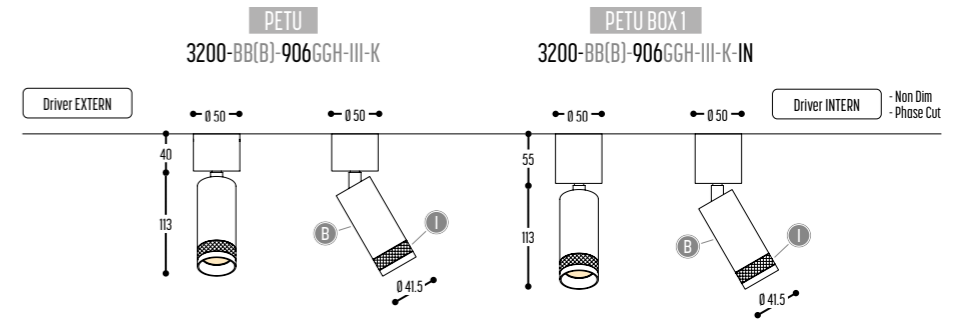

PETU

design dark studio

BB(B)	COLORS	02	Black
		10	Alu Satinated
		150	Bronze Light
		151	Bronze Dark
EFF	CRI • LUMENOUTPUT	906	>90 CRI • 600 Lm / 350 mA / 6,4 W
		22	22°
		34	34°
		54	54°
H	COLOR TEMP.	2	2700K
		3	3000K
		4	4000K
		III	COLOR
10	Alu Satinated		
150	Bronze Light		
151	Bronze Dark		
K	DRIVER	1	No driver (CC)
		0	Non dimmable (intern)
		3	Dali (extern)
		4	Phase cut (extern)