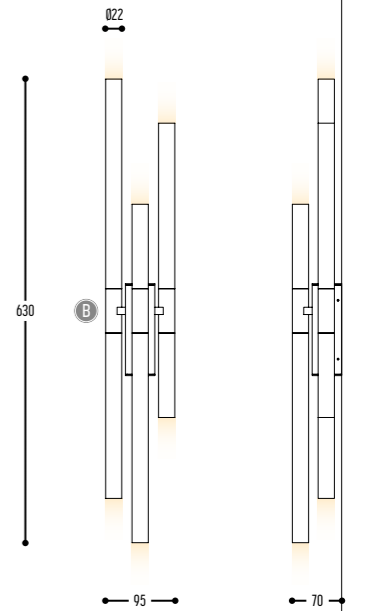

EQUALIZER WALL
3502-BB(B)-903H-K