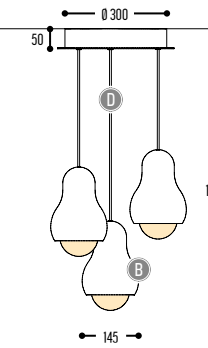

CAPTAIN CORK CLUB3
1023-67-001-DD

ceiling base standard matt black
on request other colors possible