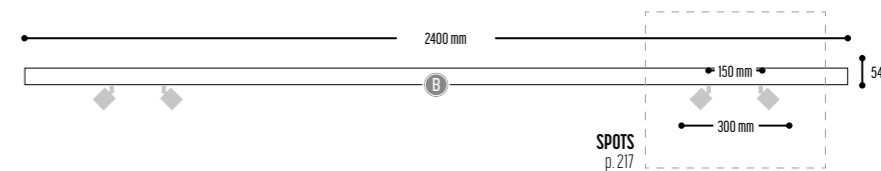

48V

KFORTY-8

design dark studio

CUSTOM MADE
your dream -our challenge

KFORTY-8 SPOTS/LINE
3691-BB-S-H-K

KFORTY-8 SPOTS
3690-BB-S-H-K

PROFILE
2000 mm 3651-BB

Only in BLACK and WHITE