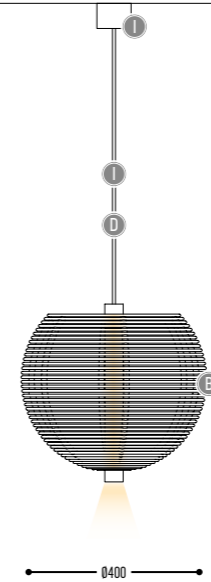

DISCLAIMER – Nature decides the look of alabaster!

Metal-Rattan-Alabaster

⚠️ DISCLAIMER – Nature decides the look of alabaster!

FRIENDZ S
3531-02-904H-II(I)DD-K

BB	COLORS	02	Black
		03	White
		37	Natural
		RAL color on request	
EFF	CRI • LUMENOUTPUT	904	>90 CRI • 600 Lm / 350 mA / 6,4 W
		ALABASTER	>90 CRI • 24V / 6,6 W (CV)
H	COLOR TEMP.	2	2700K
		3	3000K
II(I)	COLORS	02	Black
		03	White
DD	SUSP. CABLE	01	1,5 m
		02	2,5 m
K	DRIVER	1	No driver (CC)
		0	Non dimmable (2 drivers extern)
		3	Dali (2 drivers extern)
		4	Phase cut (2 drivers extern)