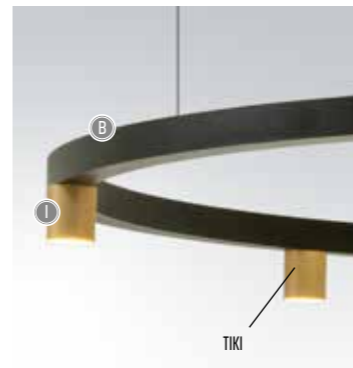

HIHOPE MOVE  
AAAA-BB(B)-DD-M-II-H-(J)-K

AAAA	MODEL DIAMETER	1931	Ø 8500 mm - 20 spots	
		1932	Ø 6000 mm - 15 spots	
		1933	Ø 4500 mm - 12 spots	
		1934	Ø 3000 mm - 10 spots	
BB(B)	COLOR RING	02	Black	
		03	White	
		111	Brass Finish	
		RAL color on request		
DD	SUSP. CABLE	01	1,5 m	
		02	2,5 m	
		03	5 m	
M	SPOT	TUKI 60	2	>90CRI • 895 Lm / 350mA / 15W / 34° (per spot)
II	COLOR SPOT	02	Black	
		03	White	
H	COLOR TEMP.	2	2700K	
		3	3000K	
		4	4000K	
(J)	INLIGHT (optional)	1	Ledline 14 W / m	
K	DRIVER	0	Non dimmable (extern)	
		3	Dali (extern)	