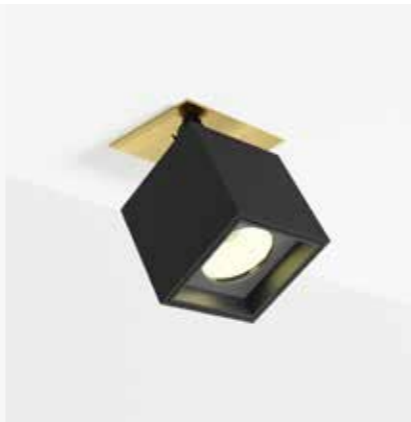

ZQUARE  
design dark studio

ZQUARE 1  
922-BB(B)-906GGH-K

ZQUARE 2  
924-BB(B)-906GGH-K

ZQUARE 3  
926-BB(B)-906GGH-II(I)-K

ZQUARE 4  
927-BB(B)-906GGH-II(I)-K

ZQUARE MOVE  
928-BB(B)-906GGH-II(I)-K

BB(B)	COLORS	Code	Color
		02	Black
		03	White
		101	Soft Pink
		103	Soft Blue
		104	Soft Green
		124	Kaki
		140	Old Pink
		141	Terracotta Red
		142	Oxide Red
		111	Brass Finish
		RAL color on request	