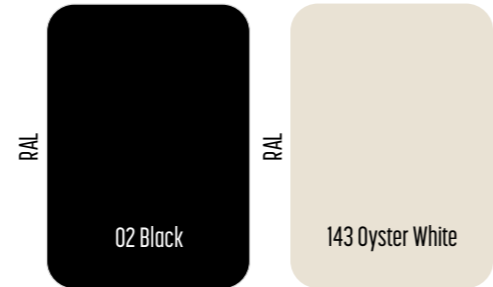

RAL

02 Black

Black RAL 9005 PC Struc

RAL

143 Oyster White

RAL1013