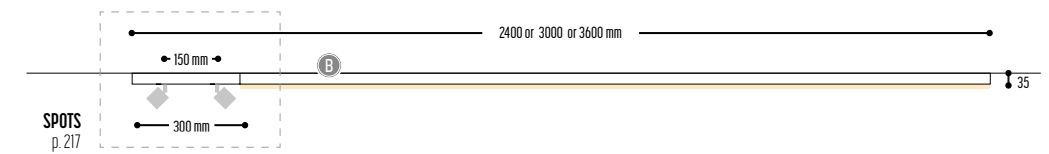

KITN SPOTS + LED-LINE

Composition following your choice
KITN CUSTOM MADE
 2662-BB-20PH-K-length

KITN 3
 2400 mm 2665-BB-20PH-K
 3000 mm 2666-BB-20PH-K
 3600 mm 2667-BB-20PH-K

KITN 4
 2400 mm 2670-BB-S-20PH-K
 3000 mm 2671-BB-S-20PH-K
 3600 mm 2672-BB-S-20PH-K