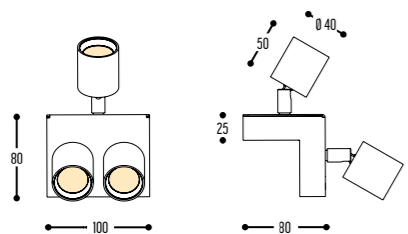

Driver EXTERN **TORNER TRIO**
1613-BB-906GGH-K