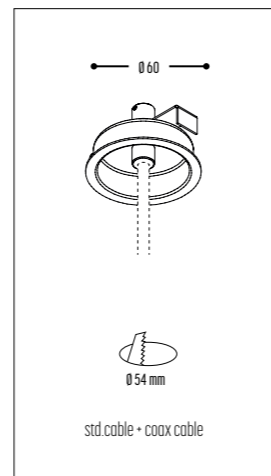

CEILING S2/ SET 50

Black 100-8002-225750
White 100-8003-225750

CEILING S2/ SET 90

Black 100-8002-225500
White 100-8003-225500

CEILING S2/ SET 60

Black 100-8002-225760
White 100-8003-225760

CEILING BASE - 3 POINT KIT