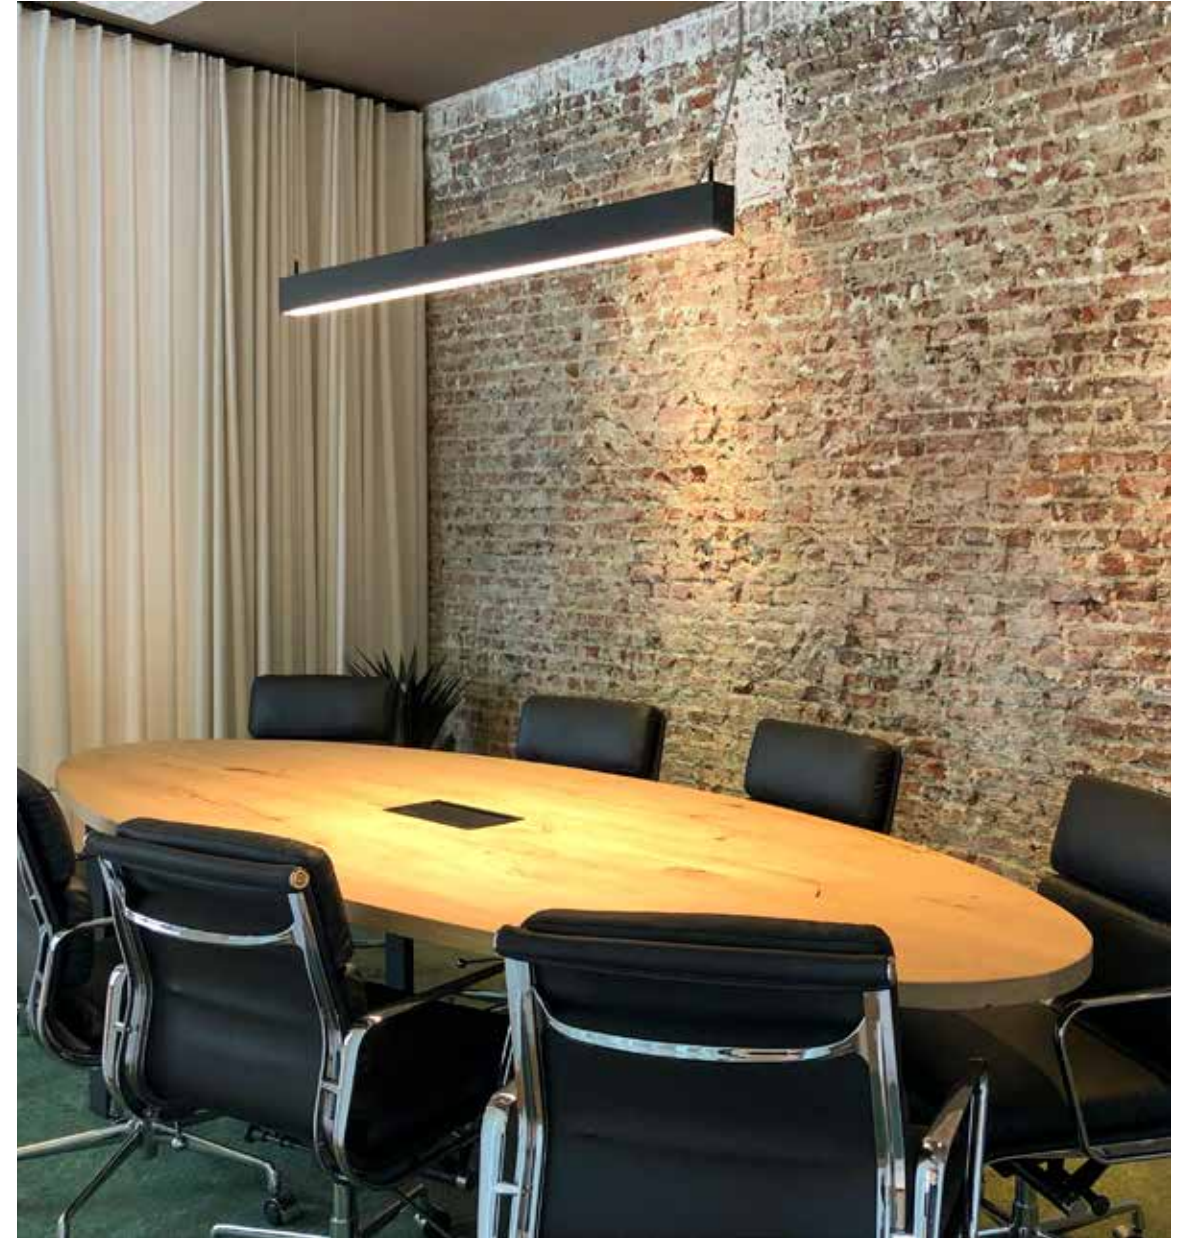

MAGNIFIQUE PULL
3006-BB

MAGNIFIQUE BULB
3004-BB-001

BB(B)	COLORS	02	Black
		03	White
CCC	TYPE E27	001	LED Globe (MAX 10W)

METROLINE

design dark studio

CUSTOM MADE
your dream -our challenge

CM HO - Retail Office