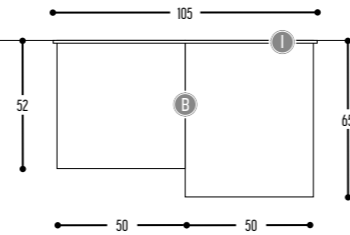

BB(B)	COLORS	Color
02	Black	Black
03	White	White
101	Soft Pink	Soft Pink
103	Soft Blue	Soft Blue
104	Soft Green	Soft Green
124	Kaki	Kaki
140	Old Pink	Old Pink
141	Terracotta Red	Terracotta Red
142	Oxide Red	Oxide Red
111	Brass Finish	Brass Finish
RAL color on request		

EFF	CRI • LUMENOUTPUT	906	>90 CRI • 600 Lm / 350 mA / 6,4 W
GG	REFLECTOR	22	22°
		34	34°
		54	54°
H	COLOR TEMP.	2	2700K
		3	3000K

II(I)	COLOR PLATE	Color
02	Black	Black
03	White	White
110	Brass	Brass
RAL color on request		

K	DRIVER	Option
1	No driver (CC)	
0	Non dimmable (extern)	
3	Dali (extern)	
4	Phase cut (extern)