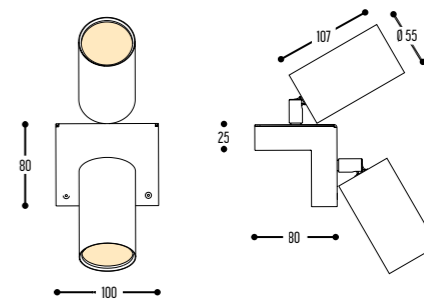

TORNER GU10 DUO
1602-BB-065