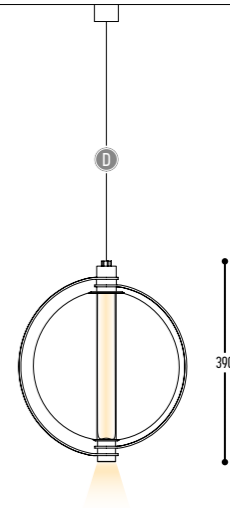

BB(B)	COLORS	134	Alabaster

EFF	CRI • LUMENOUTPUT	904	>90 CRI • 600 Lm / 350 mA / 6,4 W (CC)
	ALABASTER		>90 CRI • 24V / 6,6 W (CV)
GG	REFLECTOR	54	54°
H	COLOR TEMP.	2	2700K
		3	3000K

DD	SUSP. CABLE	01	1,5 m
		02	2,5 m

II(I)	COLOR	151	Bronze Dark (BRD)

K	DRIVER	1	No driver (2 drivers extern)
		0	Non dimmable (2 drivers intern)
		3	Dali (2 drivers extern)
		4	Phase cut (2 drivers intern)

Alu - Glass - Alabaster