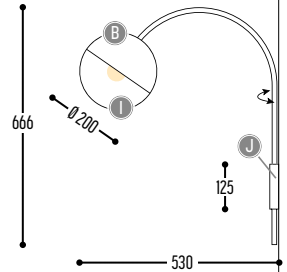

BB(B)	COLORS	02		Black	
		03		White	
		110		Brass	
		150		Bronze Light	
		151		Bronze Dark	
					RAL color on request

CCC	TYPE G9	071		LED (MAX 6 W)

EFF	CRI • LUMENOUTPUT	904	>90 CRI • 600 Lm / 350 mA / 6 W	

GG	GLOBE	20	Ø200	

H	COLOR TEMP.	0	N.A.		
		1	2200K		
		2	2700K		
		3	3000K		

II	GLOBE color	00	Transparent	

JJ(J)	COLORS	02		Black	
		03		White	
		110		Brass	
		150		Bronze Light	
		151		Bronze Dark	
					RAL color on request

K	DRIVER	1	No driver (CC)		
		0	Non dimmable (extern)		
		3	Dali (extern)		
		4	Phase cut (extern)		

BANGSTER HOODY WALL 2

2199-BB(B)-071200-00-JJ(J)
2199-BB(B)-90420H-00-JJ(J)-K