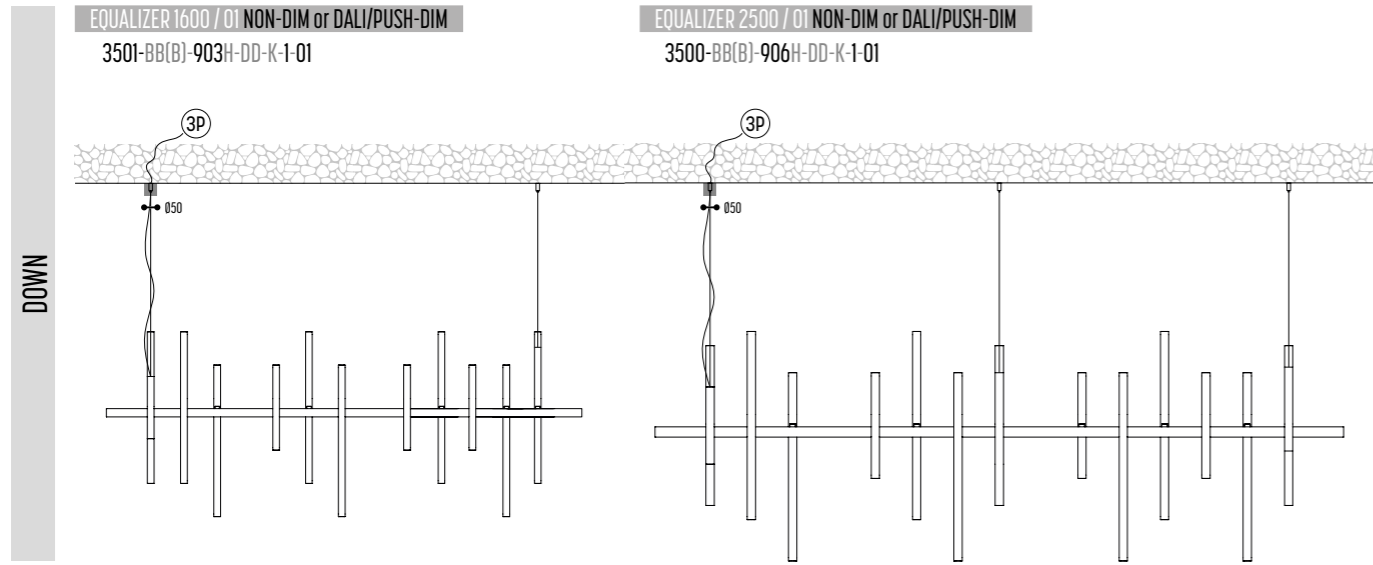

CONCRETE CEILING
DRIVER REMOTE