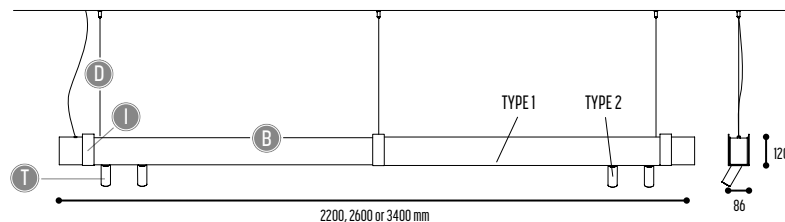

2200 mm 2308-BBB-1H-DD-II(I)-(J)-LL-K-T
2600 mm 2305-BBB-1H-DD-II(I)-(J)-LL-K-T
3400 mm 2309-BBB-1H-DD-II(I)-(J)-LL-K-T