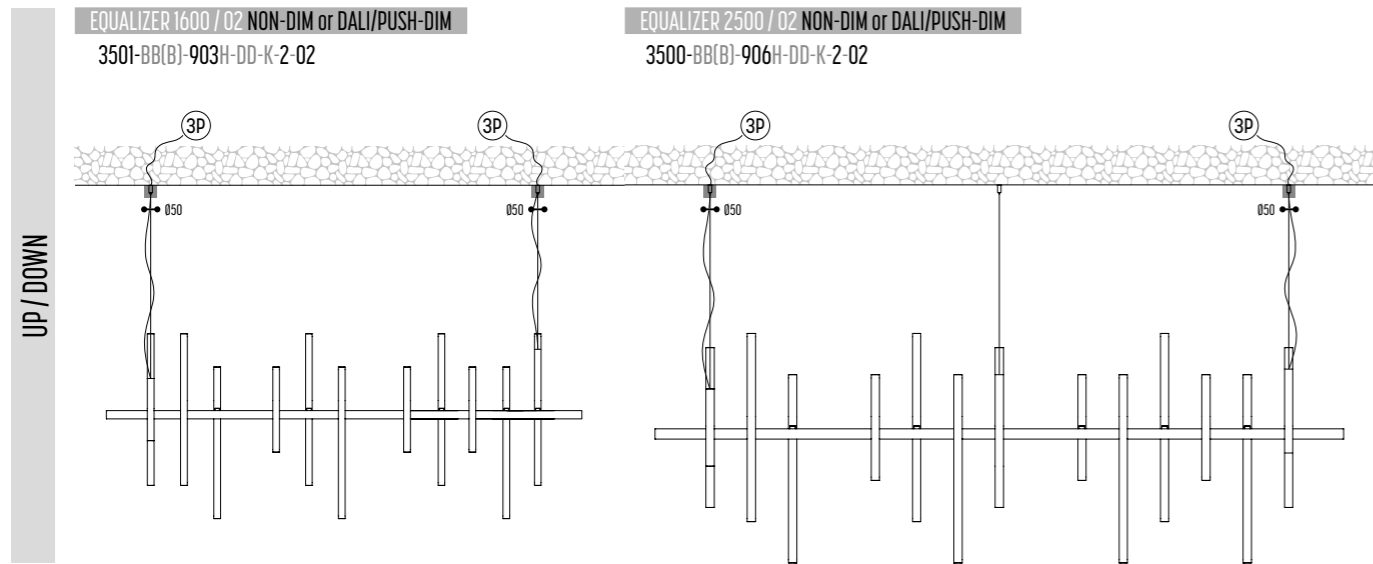

CONCRETE CEILING
DRIVER REMOTE