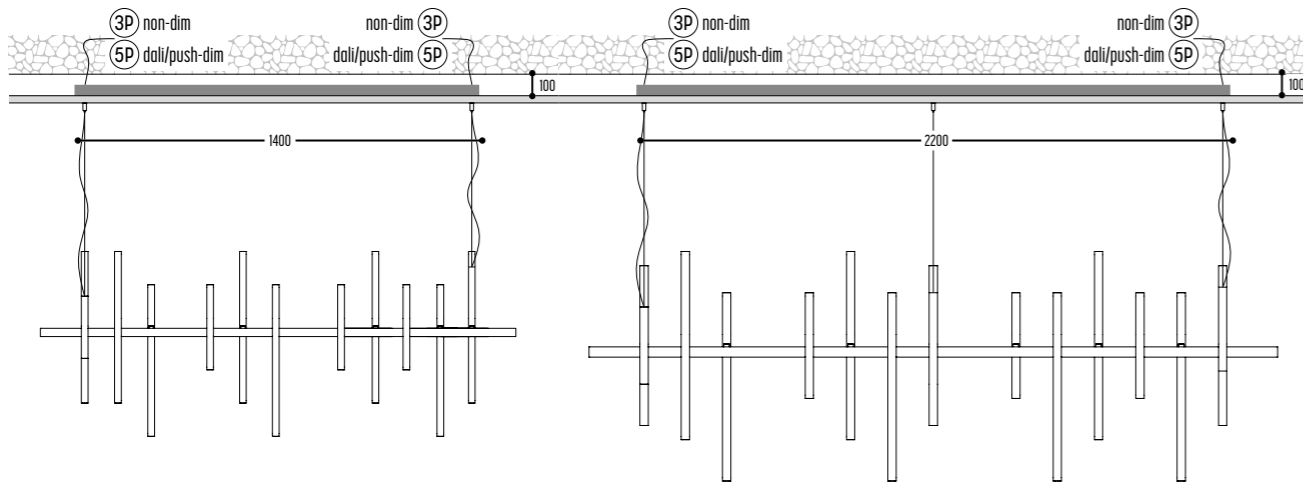

DOWN

EQUALIZER 1600 / 06 NON-DIM or DALI/PUSH-DIM
3501-BB(B)-903H-DD-K-2-06

EQUALIZER 2500 / 06 NON-DIM or DALI/PUSH-DIM
3500-BB(B)-906H-DD-K-2-06