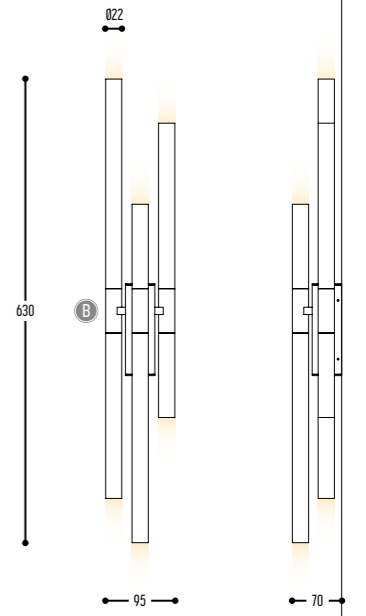

EQUALIZER WALL
3502-BB(B)-903H-K

BB(B)	COLORS	02	Black
		03	White
		10	Alu
		150	Bronze Light
		151	Bronze Dark
EFF	CRI • LUMENOUTPUT	903	>90 CRI • 350 Lm / 350 mA / 3,5 W
		2	2700K
		3	3000K
K	DRIVER	0	Non dimmable (intern)
		3	Dali (extern)
		4	Phase cut (extern)

Metal-Alu