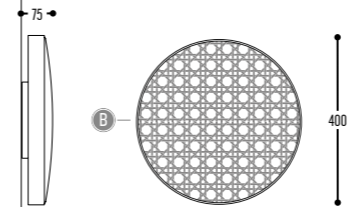

EMANUELLE 400 W
3310-BB(B)-14-2-K

BB(B)	COLORS	10	Alu
		151	Bronze Dark
FF	LED	14	>90 CRI • 800 Lm / 14 W/m
H	COLOR TEMP.	2	2700K
K	DRIVER	0	Non dimmable (intern)
		3	Dali (extern)
		4	Phase cut (intern)

Alu-PC