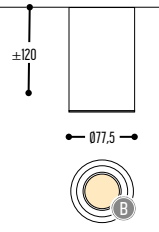

BB	COLORS	02	Black
		03	White
		150	Bronze Light
		151	Bronze Dark
EFF	CRI • LUMENOUTPUT	909	>90 CRI • 1 x 780 Lm / 180 mA / 7W
		12	12°
		34	34°
		60	60°
H	COLOR TEMP.	2	2700K
		3	3000K
K	DRIVER	1	No driver
		0	Non dimmable (extern)
		3	Dali (extern)
		4	Phase-cut (extern)