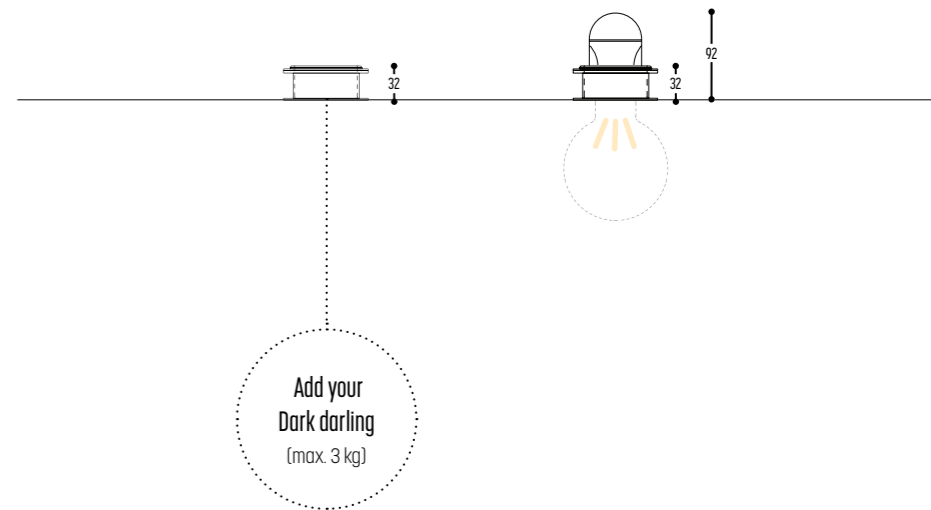

MAGNIFIQUE PULL
3006-BB

MAGNIFIQUE BULB
3004-BB-001

Add your
Dark darling
(max. 3 kg)

BB(B)	COLORS	02	Black
		03	White
CCC	TYPE E27	001	LED Globe (MAX 10W)

METROLINE

design dark studio

CUSTOM MADE
your dream -our challenge