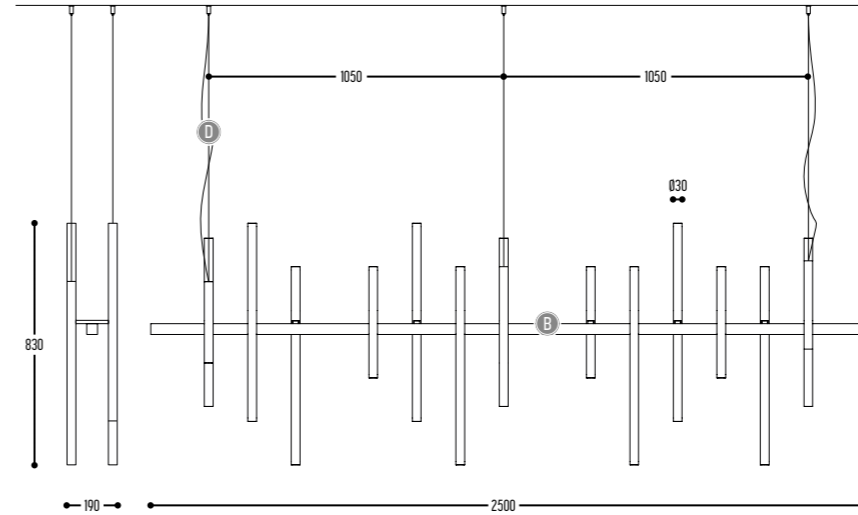

2500

3500-BB(B)-903H-DD-K-L-MM

BB(B)	COLORS	02	Black		
		03	White		
		10	Alu		
		150	Bronze Light		
		151	Bronze Dark		
EFF	CRI • LUMENOUTPUT	903	>90 CRI • 350 mA / 6,4 W		
		H	COLOR TEMP.	2	2700K
				3	3000K
DD	SUSP. CABLE	01	1,5 m		
		02	2,5 m		
K	DRIVER	0	Non dimmable (extern)		
		3	Dali / Push Dim (extern)		
L	LIGHTING	1	down (1 driver extern) 10x 420 Lm		
		2	up/down (2 drivers extern) 20x 420 Lm		
MM	TYPE	01	2500 Concrete ceiling - driver remote - down		
		02	2500 Concrete ceiling - driver remote - up/down		
		03	2500 Concrete ceiling - driver in ceiling base - down		
		04	2500 Concrete ceiling - driver in ceiling base - up/down		
		05	2500 Plaster board - driver recessed in base - down		
		06	2500 Plaster board - driver recessed in base - up/down		
		07	2500 Plaster board - driver remote - down		
		08	2500 Plaster board - driver remote - up/down