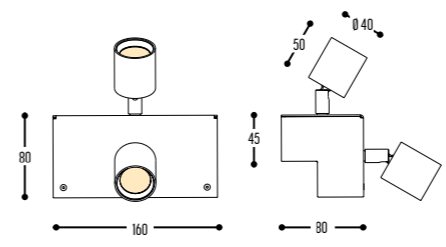

Driver INTERN **TORNER DUO**
1600-BB-906GGH-K