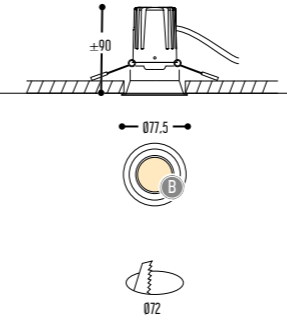

BB(B)	COLOR OUTSIDE	02	Black	
		03	White	
EFF	CRI • LUMENOUTPUT	907	>90 CRI • 1 x 750 Lm / 180 mA / 7W	
		910	>90 CRI • 1 x 1000 Lm / 250 mA / 9W	
		914	>90 CRI • 1 x 1400 Lm / 350 mA / 14W	
		GG	REFLECTOR	12 12°
				34 34°
H	COLOR TEMP.	60	60°	
		2	2700K	
		3	3000K	
II(I)	COLOR INSIDE only ATSJI BOX 1	02	Black	
		03	White	
K	DRIVER	111	Brass Finish	
		150	Bronze Light	
		151	Bronze Dark	
		RAL color on request		
		1	No driver	
0	Non dimmable (extern) / except for ATSJI BOX1 (intern)			
3	Dali (extern)			
4	Phase cut (extern) / except for ATSJI BOX1 (intern)			