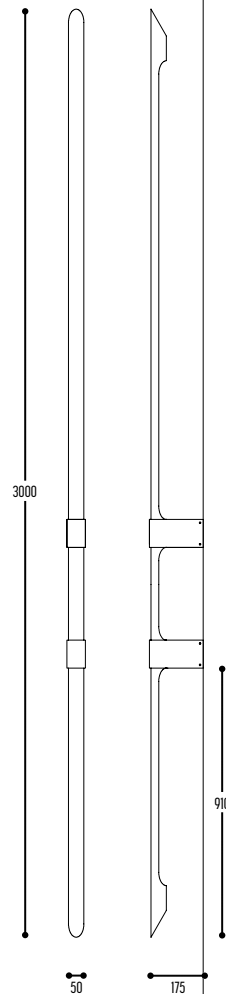

AGUJA 300
1276-BB(B)-3-K