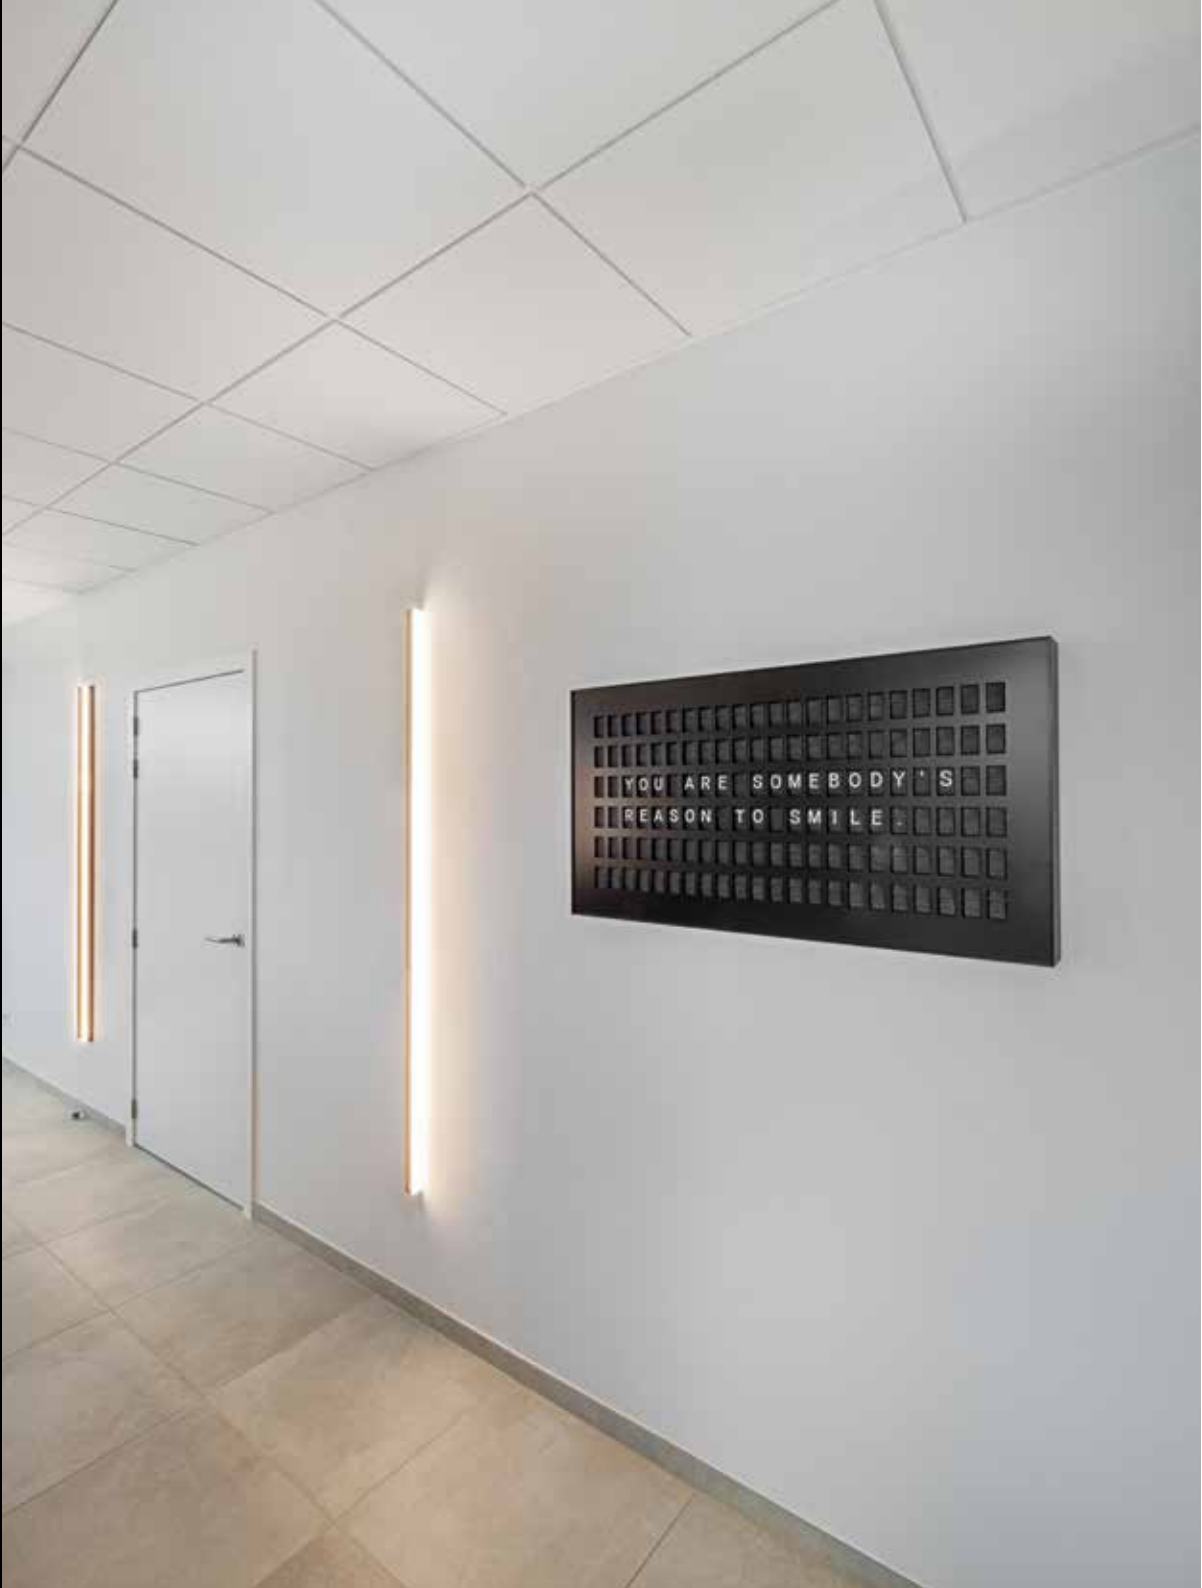

NINZA
design dark studio

CUSTOM MADE
your dream -our challenge