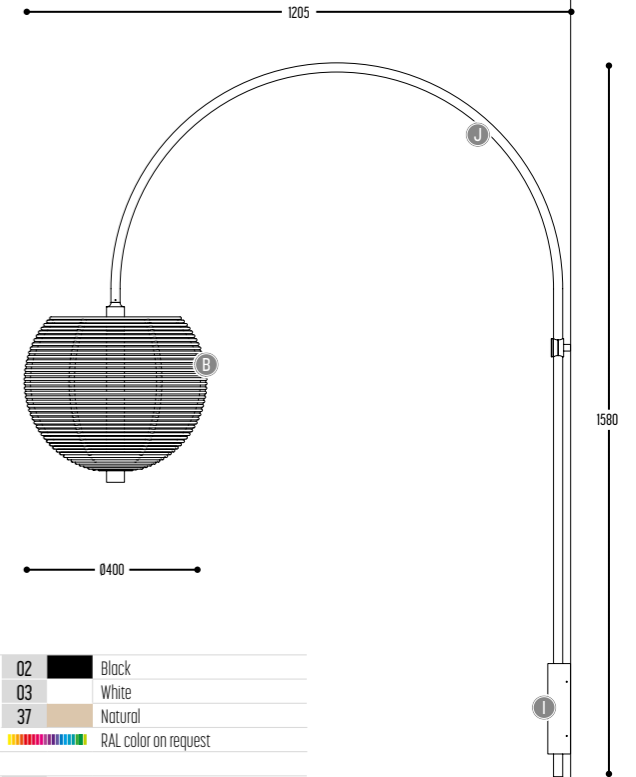

FRIENDZ Wall
3530-BB-904H-II(I)-JJ-K

BB	COLORS	02	Black
		03	White
		37	Natural
		RAL color on request	
EFF	CRI • LUMENOUTPUT	904	>90 CRI • 600 Lm / 350 mA / 6,4 W (CC) >90 CRI • 24V / 6,6 W (CV)
	ALABASTER		
H	COLOR TEMP.	2	2700K
		3	3000K
II(I)	COLOR	02	Black
		03	White
		151	Bronze Dark
JJ	COLOR	02	Black
		03	White
K	DRIVER	1	No driver (CC)
		0	Non dimmable (2 drivers extern)
		3	Dali (2 drivers extern)
		4	Phase cut (2 drivers extern)

DISCLAIMER – Nature decides the look of alabaster!

Metal-Rattan-Alabaster