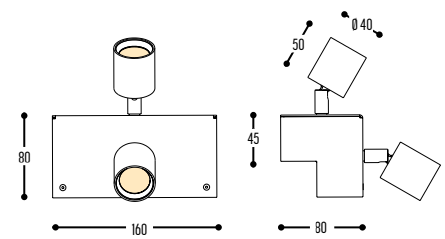

Driver INTERN **TORNER DUO**
1600-BB-906GGH-K