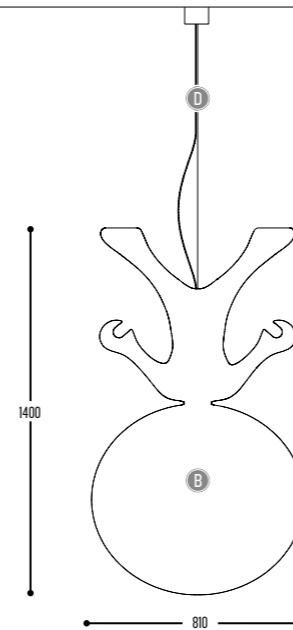

CCC	TYPE E27	001	LED (MAX.12 W)
DD	SUSP. CABLE	01	1,5 m
		02	2,5 m
EE	SUSP. KIT	B	Black
		W	White

Metal
CE

230V
960°
IP20

SPACE WALKER

design pieterjan

reddot design award
best of the best 2009

NOMINEE

SPACEWALKER
 580-03-CCC-DD
 580-03-5103-DD-K
 580-03-EFF-DD-K