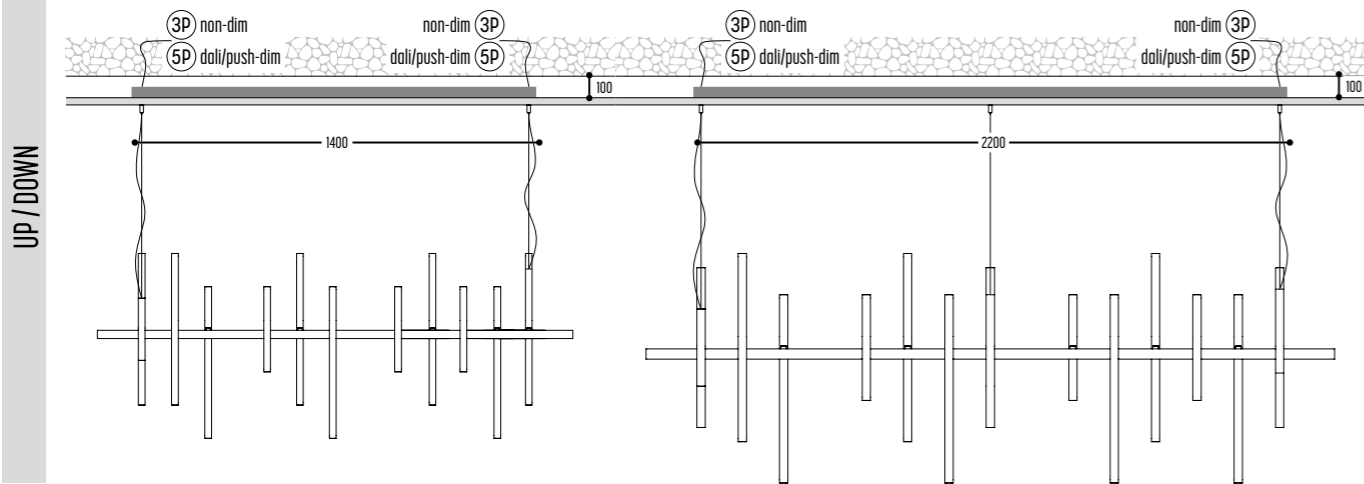

EQUALIZER 1600 / 06 NON-DIM or DALI/PUSH-DIM
3501-BB(B)-903H-DD-K-2-06

EQUALIZER 2500 / 06 NON-DIM or DALI/PUSH-DIM
3500-BB(B)-903H-DD-K-2-06

UP / DOWN

PLASTERBOARD – BA13
DRIVER REMOTE