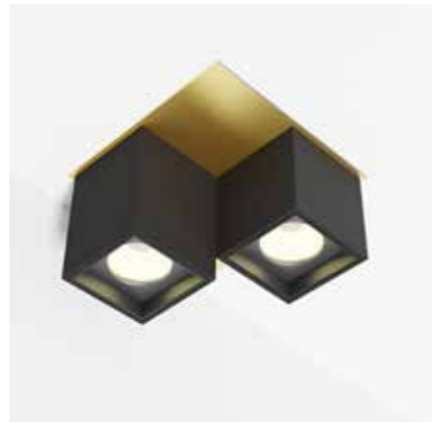

ZQUARE  
design dark studio

ZQUARE 1  
922-BB(B)-906GGH-K

ZQUARE 2  
924-BB(B)-906GGH-K

ZQUARE 3  
926-BB(B)-906GGH-II(I)-K

ZQUARE 4  
927-BB(B)-906GGH-II(I)-K

ZQUARE MOVE  
928-BB(B)-906GGH-II(I)-K

BB(B)	COLORS	Code	Color
		02	Black
		03	White
		101	Soft Pink
		103	Soft Blue
		104	Soft Green
		124	Kaki
		140	Old Pink
		141	Terracotta Red
		142	Oxide Red
		111	Brass Finish
		RAL color on request	