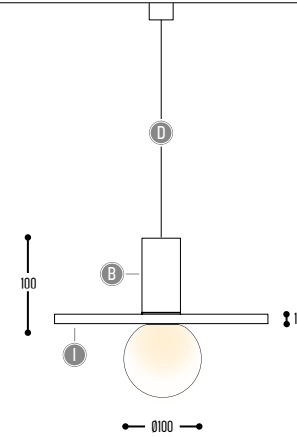

ELPEE G9
2598-BB(B)-071-DD-II(I)

BB(B)	COLORS	02		Black
		10		Alu Satinated
		150		Bronze Light
		151		Bronze Dark
CCC	TYPE G9	071		G9 - LED 6W - 500lm
DD	SUSP. CABLE	01		1,5 m
		02		2,5 m
III	MATERIALS	00		Naked*
		118		Oak natural
		117		Oak stained black
		134		Alabaster
		139		Terracotta Red
		148		Terracotta Green
		215		Marron Napoleon
		216		Vert De Rajasthan
		218		Rosso Verona
		217		Travertino Romano Striato
*Material provided by client				
III	ACOUSTIC	02		Black
		155		Green
		156		Beige
		157		Grey