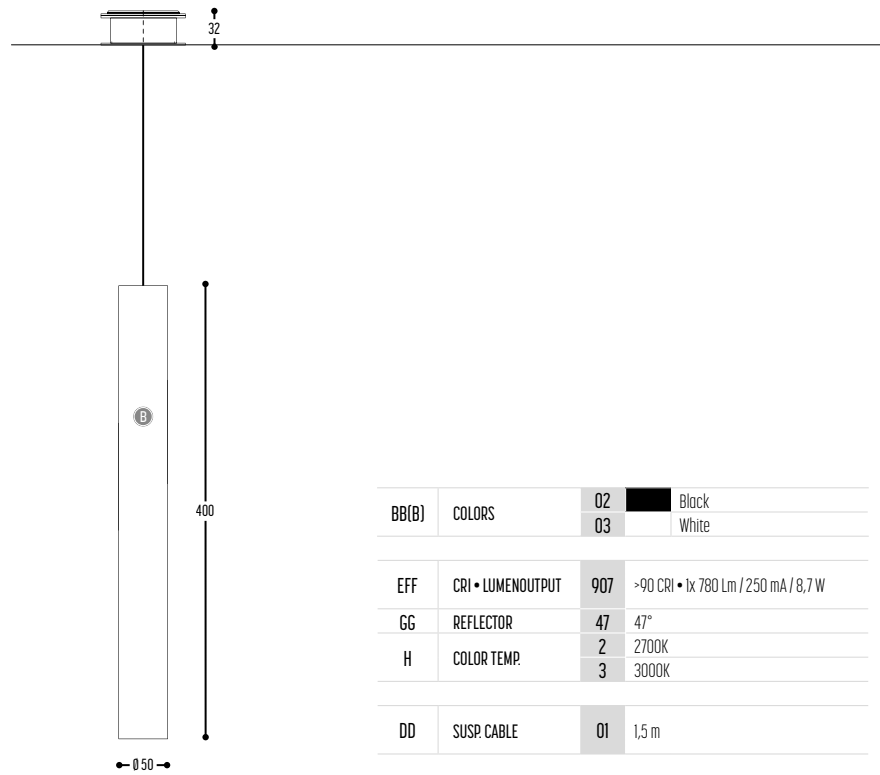

BB(B)	COLORS	02	Black
		03	White
EFF	CRI • LUMENOUTPUT	907	>90 CRI • lx 780 Lm / 250 mA / 8,7 W
GG	REFLECTOR	47	47°
H	COLOR TEMP.	2	2700K
		3	3000K
DD	SUSP. CABLE	01	1,5 m
K	DRIVER	1	No driver (CC)
		0	Non dimmable (intern)
		3	Dali (extern)
		4	Phase cut (extern)