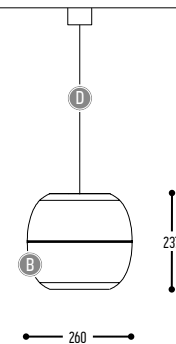

IJ-LAMP METAL S
815-BB(B)-042-DD

IJ-LAMP METAL WALL
817-BB(B)-042-00