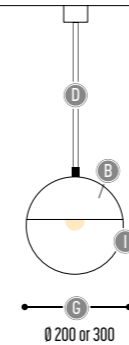

BANGSTER HOODY

design jeroen debruyne

BANGSTER HOODY S
 2145-BB(B)-071GG0-DD-00
 2145-BB(B)-904GGH-DD-00-K

BB(B)	COLORS	02	Black	
		03	White	
		110	Brass	
		150	Bronze Light	
		151	Bronze Dark	
		RAL color on request		
CCC	TYPE G9	071	LED (MAX 6 W)	
EFF	CRI • LUMENOUTPUT	904	>90 CRI • 600 Lm / 350 mA / 6 W	
GG	GLOBE dimension	SINGLE	20	Ø200
			30	Ø300
H	COLOR TEMP.	0	N.A.	
		1	2200K	
		2	2700K	
		3	3000K	
DD	SUPS. CABLE	01	1,5 m	
		02	2,5 m	
II	GLOBE color	00	Transparent	
K	DRIVER	1	No driver (CC)	
		0	Non dimmable (intern)	
		3	Dali (intern)	
		4	Phase cut (intern)	