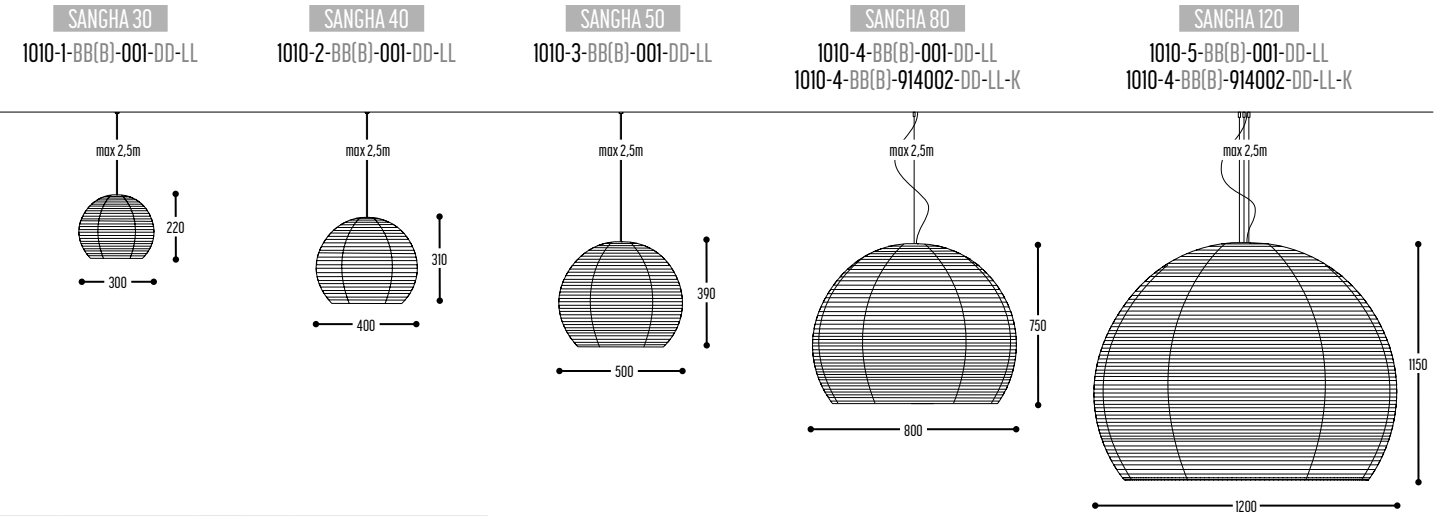

BBB	COLORS	02	Black
		03	White
		37	Natural
		101	Soft Pink
		103	Soft Blue
		104	Soft Green
		124	Kaki
		140	Old Pink
		141	Terracotta Red
		142	Oxide Red
		RAL color on request	

CCC	TYPE E27	001	LED (MAX 12 W)

EFF	CRI • LUMENOUTPUT	914	>90 CRI • 1400 Lm / 350 mA / 14 W
GG	REFLECTOR	00	N.A.
H	COLOR TEMP.	2	2700K

DD	SUSP. CABLE	01	1,5 m
		02	2,5 m

LL	SUSP. KIT	02	Black
		03	White

K	DRIVER	0	Non dimmable (intern)
		3	Dali (intern)