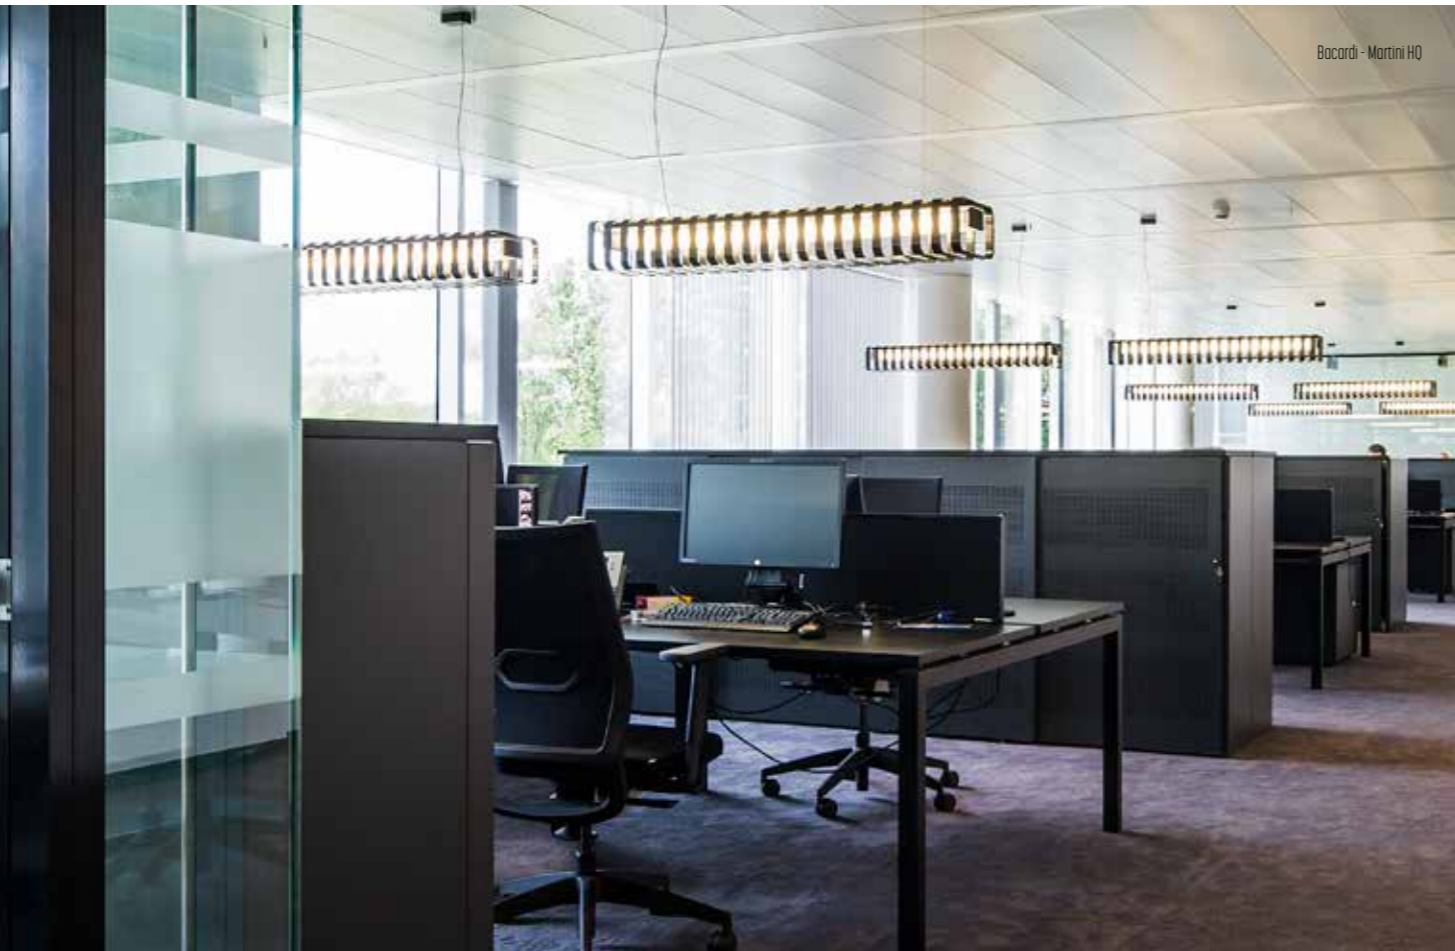

BB	COLOR BODY	02	Black
		03	White
EFF	CRI • LUMENOUTPUT	866	>85 CRI • 7640 Lm / 49,6 W
H	COLOR TEMP.	3	3000K
K	DRIVER	0	Non dimmable (intern)
		3	Dali (intern)
DD	SUSP. CABLE	01	1,5 m
		02	2,5 m