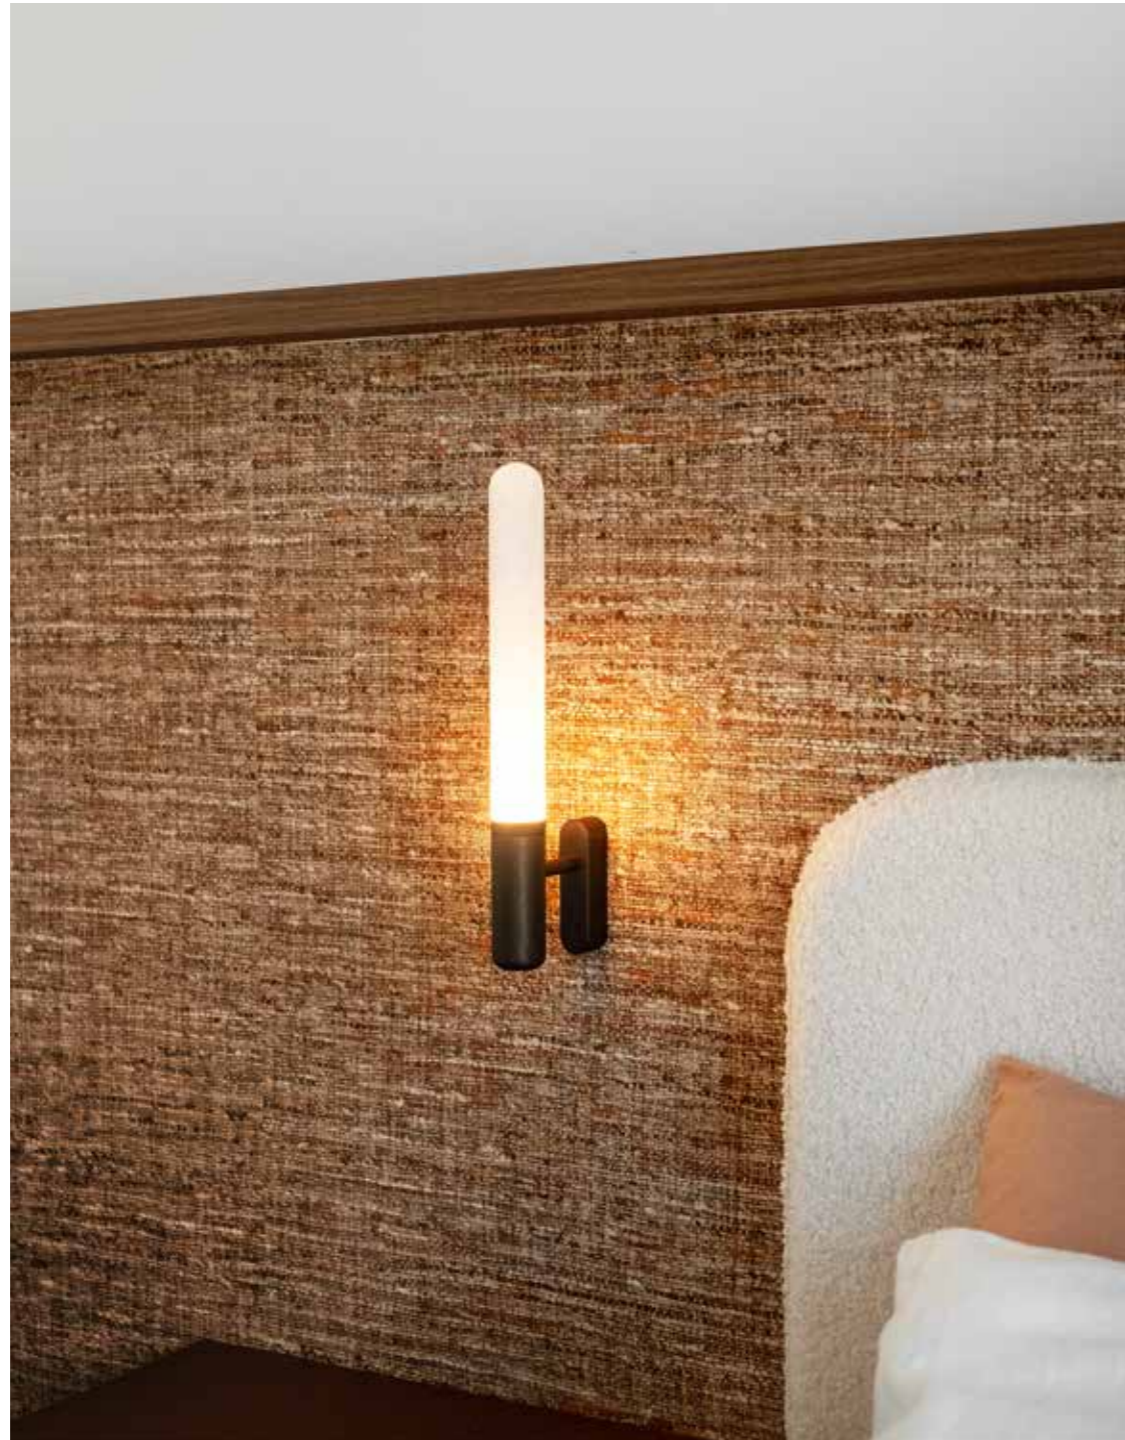

BB(B)	COLORS	13	Glass White
		134	Alabaster
EFF	CRI • LUMENOUTPUT	904	>90 CRI • 400 Lm / 250 mA / 4,2 W
		1	2200K
		2	2700K
H	COLOR TEMP.	3	3000K
		02	Black
		10	Alu
II(I)	COLOR	150	Bronze Light
		151	Bronze Dark
		02	Black
JJ(J)	COLOR	10	Alu
		150	Bronze Light
		151	Bronze Dark
		1	No driver (CC)
K	DRIVER	0	Non dimmable (extern)
		3	Dial (extern)
		4	Phase cut (extern)

DISCLAIMER – Nature decides the look of alabaster!