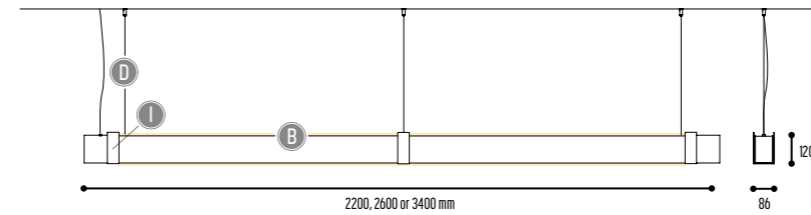

## MR.BEAM 1

1600 mm 2301-BBB-1H-DD-II(I)-[J]-LL-K

2200 mm 2306-BBB-1H-DD-II(I)-[J]-LL-K

2600 mm 2304-BBB-1H-DD-II(I)-[J]-LL-K

3400 mm 2307-BBB-1H-DD-II(I)-[J]-LL-K

BBB	MATERIAL	117		Oak stained black
		118		Oak natural
		131		Oak stained white
F	LED	1	length 1600 mm	>90 CRI • 2920 Lm / 24 W
			length 2200 mm	>90 CRI • 5886 Lm / 36 W
			length 2600 mm	>90 CRI • 7194 Lm / 44 W
			length 3400 mm	>90 CRI • 9810 Lm / 60 W
H	COLOR TEMP.	2	2700K	
		3	3000K	
DD	SUSP. CABLE.	01	1,5 m	
		02	2,5 m	
II(I)	COLORS	02		Black
		03		White
		110		Brass
		150		Bronze Light
		151		Bronze Dark
[J] optional	UPLIGHT	1	9,6 W / m	
LL	SUSP. KIT	02		Black
		03		White
K	DRIVER	0	Non dimmable (intern)	
		3	Dali (intern)	
		4	Phase cut (intern)	