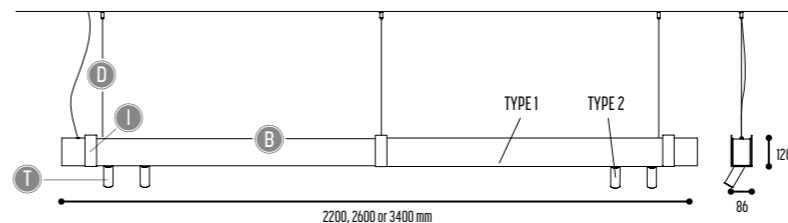

2200 mm 2308-BBB-1H-DD-II(I)-(J)-LL-K-T
2600 mm 2305-BBB-1H-DD-II(I)-(J)-LL-K-T
3400 mm 2309-BBB-1H-DD-II(I)-(J)-LL-K-T