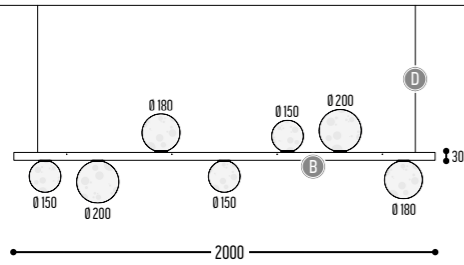

MISS RIGHT HOODY LED
2360-BB-90620H-00-DD-K

MISS RIGHT PLANETZZZ 2000 **LED**
2630-BB-90600H-DD-K