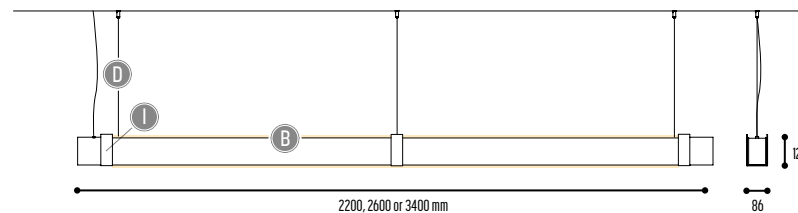

MR BEAM

design detail concept

reddot design award
winner 2017

MR.BEAM 1

1600 mm 2301-BBB-1H-DD-II(I)-[J]-LL-K

2200 mm 2306-BBB-1H-DD-II(I)-[J]-LL-K

2600 mm 2304-BBB-1H-DD-II(I)-[J]-LL-K

3400 mm 2307-BBB-1H-DD-II(I)-[J]-LL-K