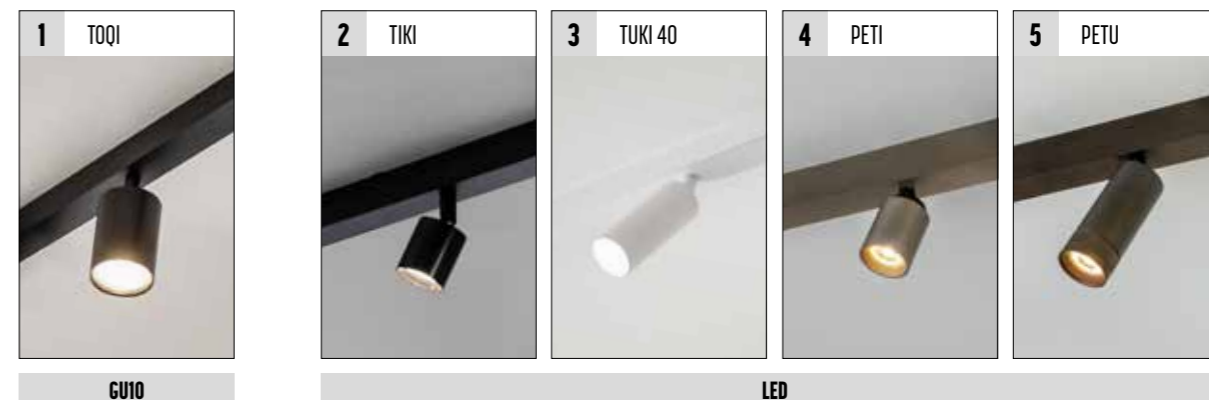

— KITN SPOTS —

If you haven't found what you are looking for, **contact us**, we make it happen!

KITN
design dark studio

CUSTOM MADE
your dream -our challenge