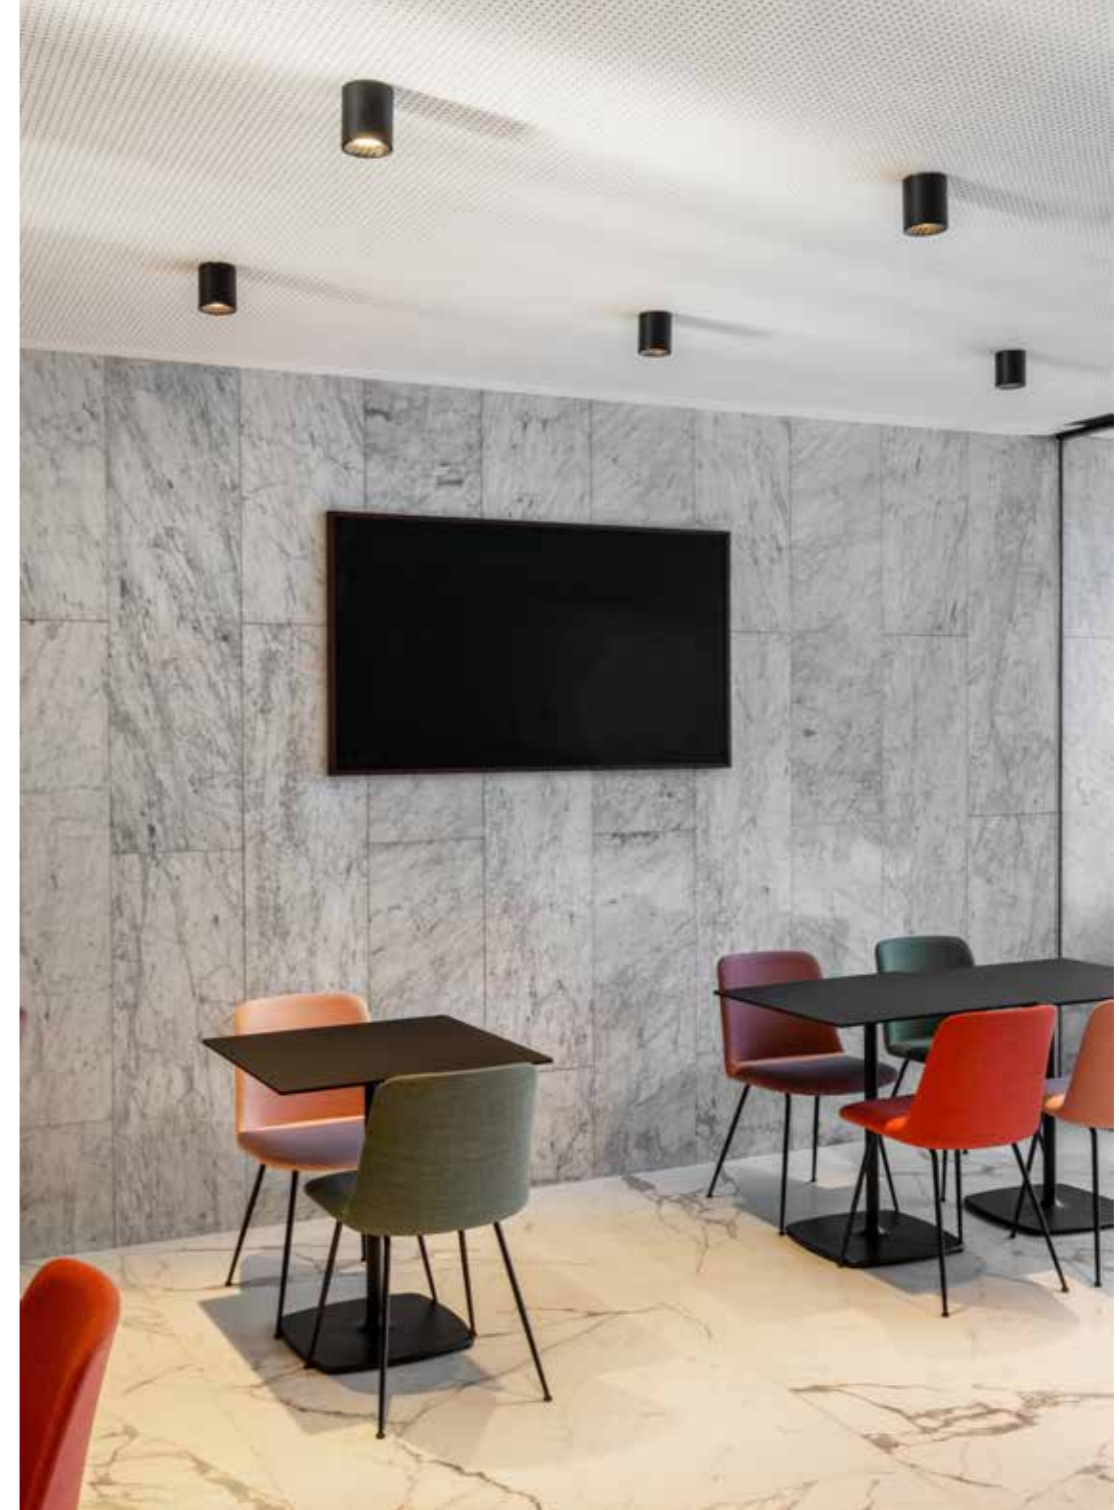

ATSJI
design skwon