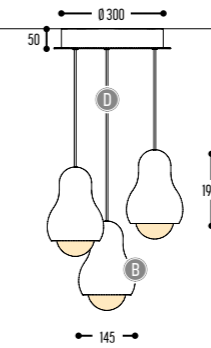

CAPTAIN CORK CLUB3
1023-67-001-DD

ceiling base standard matt black
on request other colors possible