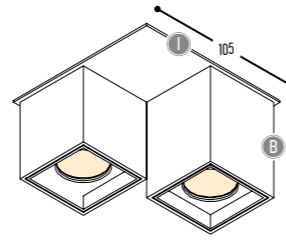

ZQUARE  
design dark studio

ZQUARE 1  
922-BB(B)-906GGH-K

ZQUARE 2  
924-BB(B)-906GGH-K

ZQUARE 3  
926-BB(B)-906GGH-II(I)-K

ZQUARE 4  
927-BB(B)-906GGH-II(I)-K

ZQUARE MOVE  
928-BB(B)-906GGH-II(I)-K

BB(B)	COLORS	Code	Color
		02	Black
		03	White
		101	Soft Pink
		103	Soft Blue
		104	Soft Green
		124	Kaki
		140	Old Pink
		141	Terracotta Red
		142	Oxide Red
		111	Brass Finish
		RAL color on request	