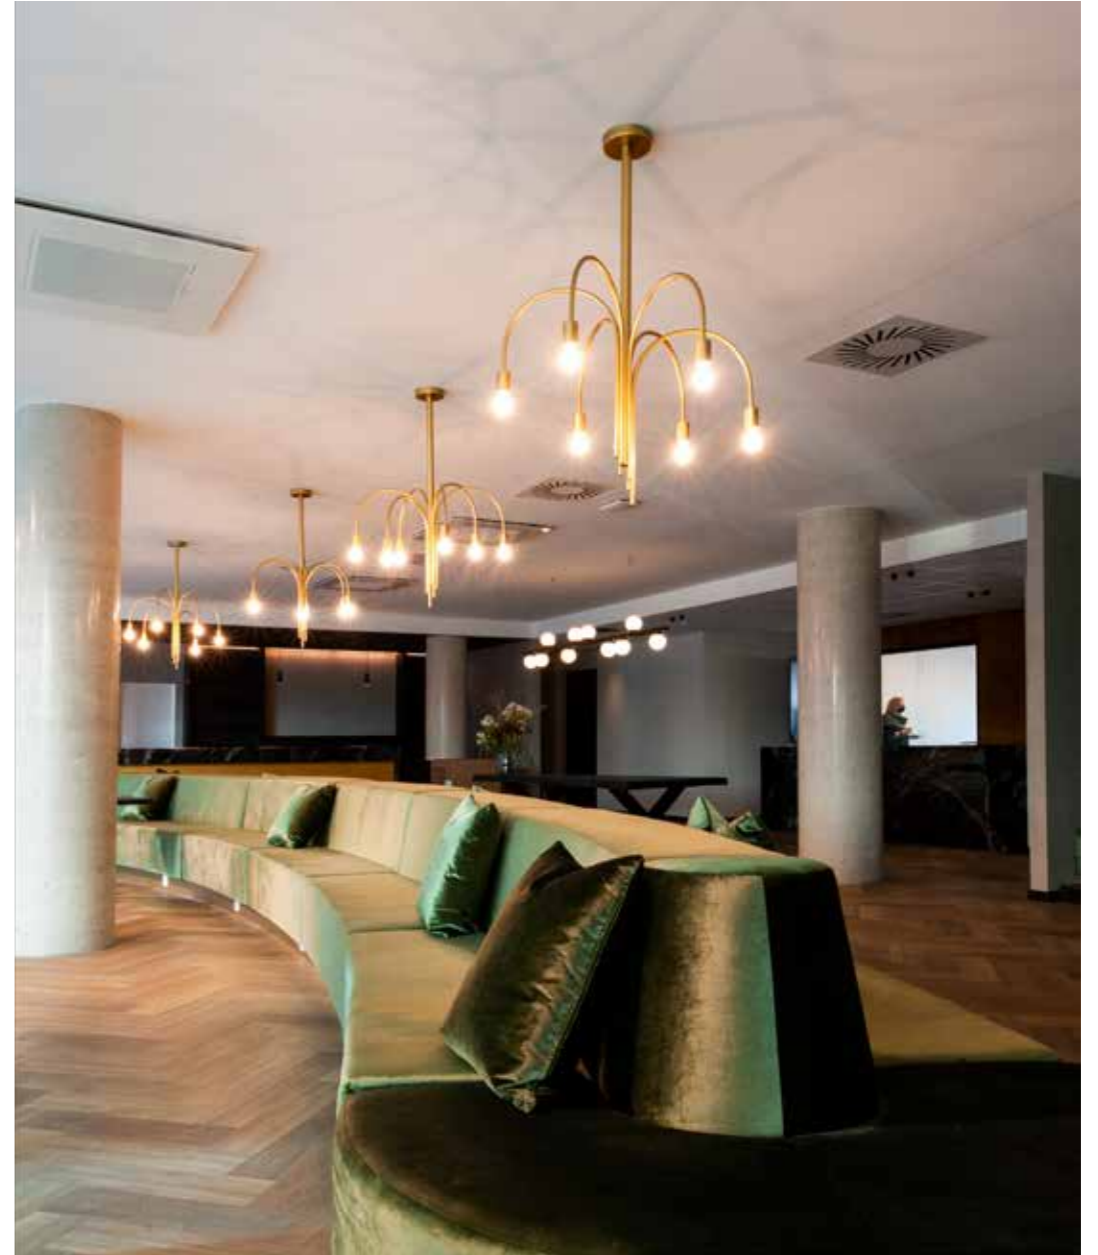

DANDY M
2171-BB(B)-001-DD

DANDY L
2172-BB(B)-001-DD

DANDY XL
2173-BB(B)-001-DD