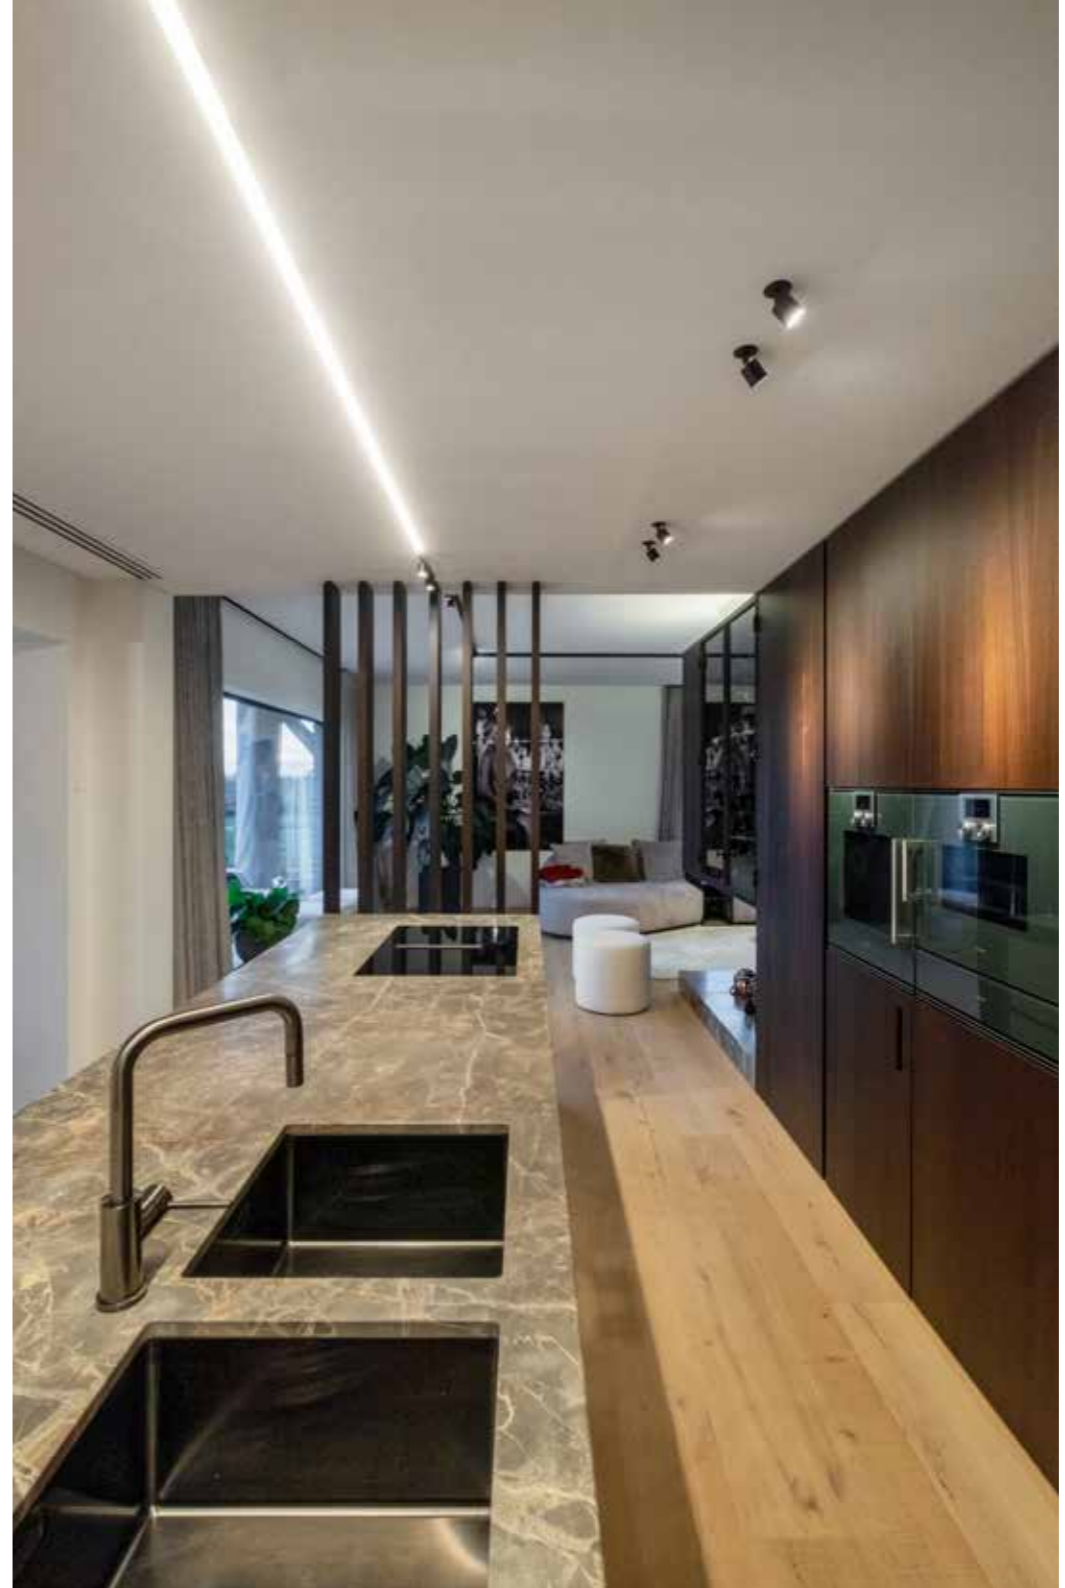

TIKI
design dark studio

A-Stay Hotel _ Detail Concept

BB	COLORS	02	Black
		03	White
		10	Alu Satinated
		150	Bronze Light
		151	Bronze Dark
EFF	CRI • LUMENOUTPUT	906	>90 CRI • 600 Lm / 350 mA / 6,4 W
		22	22°
		34	34°
		54	54°
H	COLOR TEMP.	2	2700K
		3	3000K
		4	4000K
		K	DRIVER
0	Non dimmable		
3	Dali		
4	Phase cut		