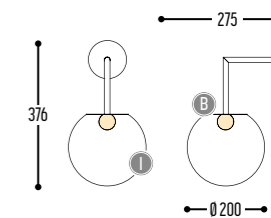

BANGSTER WALL 1
2141-BB-071200-00
2141-BB-90420H-00-K