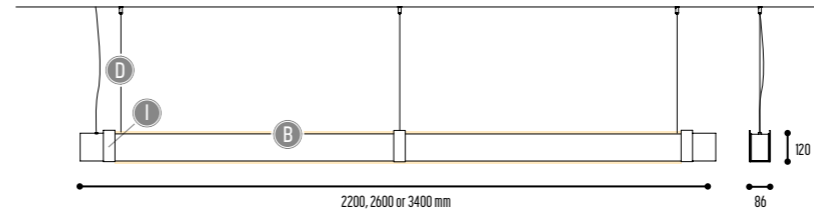

MR BEAM

design detail concept

reddot design award
winner 2017

MR.BEAM 1

1600 mm 2301-BBB-1H-DD-II(I)-[J]-LL-K

2200 mm 2306-BBB-1H-DD-II(I)-[J]-LL-K
 2600 mm 2304-BBB-1H-DD-II(I)-[J]-LL-K
 3400 mm 2307-BBB-1H-DD-II(I)-[J]-LL-K