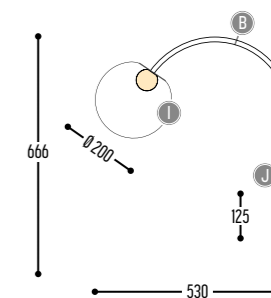

BANGSTER WALL 2
2197-BB-071200-00-JJ(J)
2197-BB-90420H-00-JJ(J)-K

BB	COLORS	02	Black
		03	White
		RAL color on request	
CCC	TYPE G9	071	LED (MAX 6 W)
EFF	CRI • LUMENOUTPUT	904	>90 CRI • 600 Lm / 350 mA / 6 W
GG	GLOBE	20	Ø200
H	COLOR TEMP.	0	N.A.
		1	2200K
		2	2700K
		3	3000K
II	GLOBE color	00	Transparent
JJ(J)	COLORS	02	Black
		03	White
		110	Brass
		150	Bronze Light
		151	Bronze Dark
		RAL color on request	
K	DRIVER	1	No driver (CC)
		0	Non dimmable (extern)
		3	Dali (extern)
		4	Phase cut (extern)