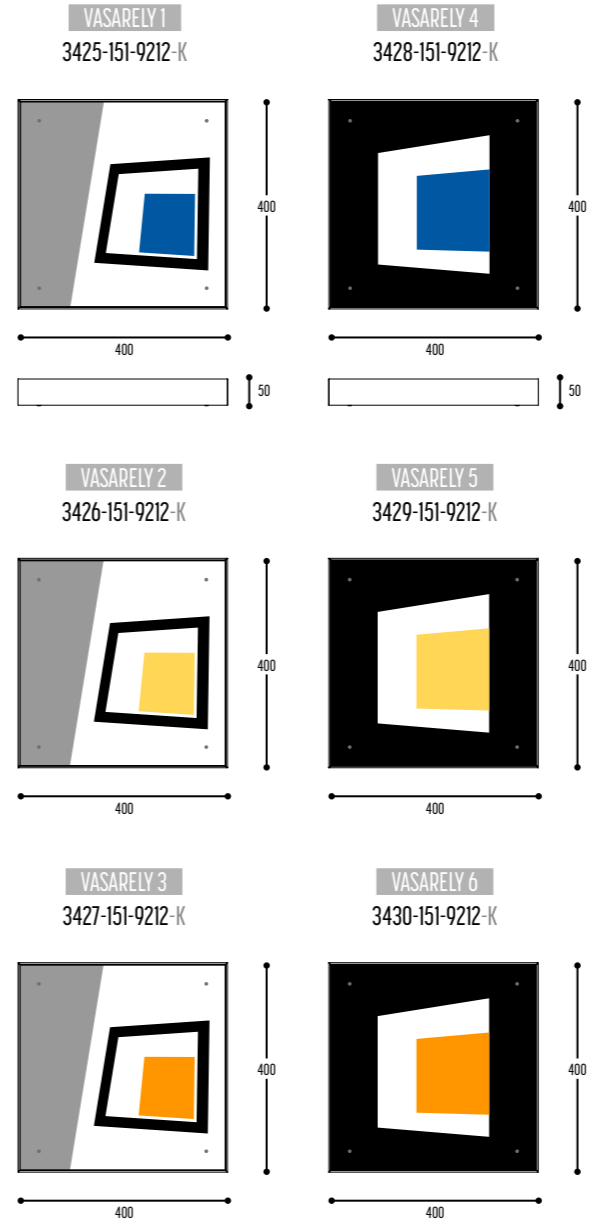

LIMITED EDITIONS

Only 50 copies of each version exist, making them truly exceptional. Every lighting object in this remarkable series bears a **unique number**, granting it an individual identity

BB(B)	COLORS	151	Bronze Dark
EFF	CRI • LUMENOUTPUT	921	>90 CRI • 14,4 W/m - 21W
H	COLOR TEMP.	2	2700K
K	DRIVER	1	No driver (CV)
		0	Non dimmable (intern)
		3	Dali (intern)