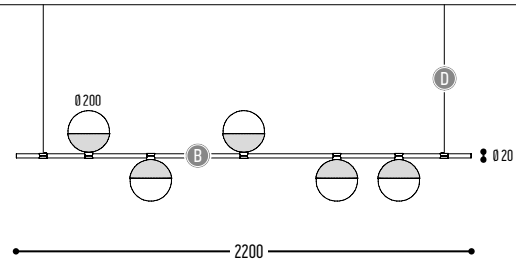

BB(B)	COLORS	02	Black
		03	White
		RAL color on request	
EFF	CRI • LUMENOUTPUT	906	>90 CRI • 600 Lm / 350 mA / 6 W
GG	GLOBE	20	Ø200
H	COLOR TEMP.	0	N.A.
		1	2200K
		2	2700K
		3	3000K
II	GLOBE color	00	Transparant
DD	SUSP. CABLE	01	1,5 m
		02	2,5 m
		03	5 m
K	DRIVER	0	Non dimmable (extern)
		3	Dali (extern)

BB(B)	COLORS	02	Black
		03	White
		RAL color on request	
CCC	TYPE G9	071	LED (MAX 6 W)
GG	GLOBE	12	Ø120
II	GLOBE color	13	Glass White
DD	SUSP. CABLE	01	1,5 m
		02	2,5 m
		03	5 m