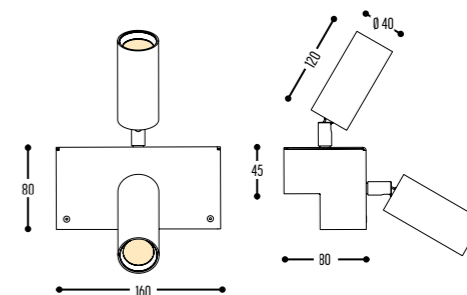

Driver INTERN **TORNER DUO IP44**
1610-BB-906GGH-K

Driver INTERN **TORNER TRIO IP44**
1611-BB-906GGH-K