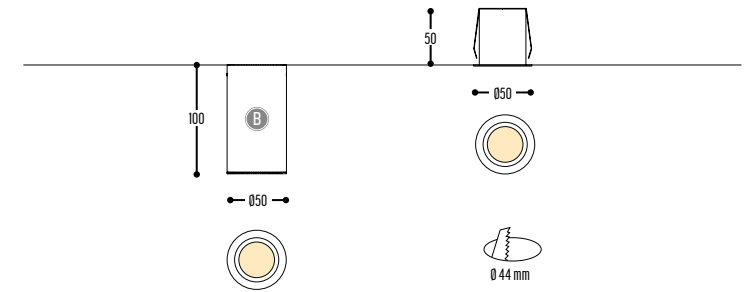

on request: incl. emergency unit 1h • incl. emergency battery

TAQI
design dark studio

IP65

IP65

TAQI BOX 1
2700-BB-906603-K

TAQI SET 1
2701-BB-906603-K

BB	COLORS	02	Black
		03	White
		150	Bronze Light
		151	Bronze Dark