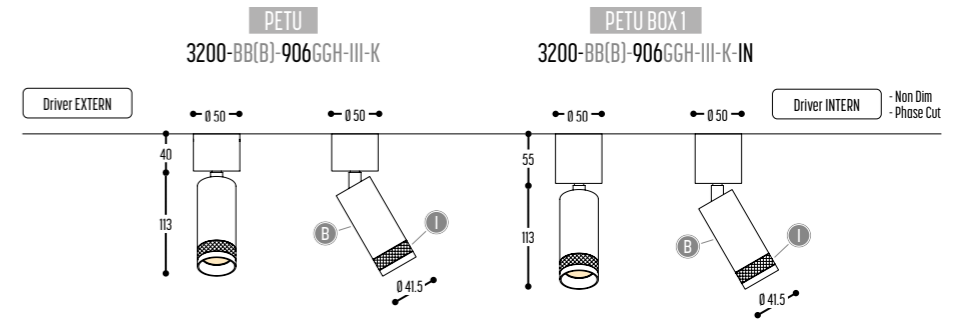

PETU

design dark studio

BB(B)	COLORS	02	Black
		10	Alu Satinised
		150	Bronze Light
		151	Bronze Dark
EFF	CRI • LUMENOUTPUT	906	>90 CRI • 600 Lm / 350 mA / 6,4 W
		22	22°
		34	34°
		54	54°
H	COLOR TEMP.	2	2700K
		3	3000K
		4	4000K
		III	COLOR
10	Alu Satinised		
150	Bronze Light		
151	Bronze Dark		
K	DRIVER	1	No driver (CC)
		0	Non dimmable (intern)
		3	Dali (extern)
		4	Phase cut (extern)