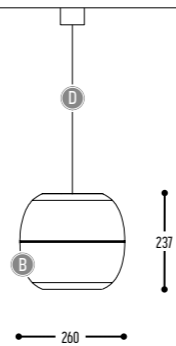

IJ-LAMP METAL S
815-BB(B)-042-DD

BB(B)	COLORS	02	Black		
		03	White		
		10	Alu Sotinated		
		101	Soft Pink		
		103	Soft Blue		
		104	Soft Green		
		124	Kaki		
		140	Old Pink		
		141	Terracotta Red		
		142	Oxide Red		
		110	Brass		
		150	Bronze Light		
		151	Bronze Dark		
		RAL color on request			
		CCC	TYPE E27	042	LED Globe (MAX 12W)
DD	SUSP. CABLE	01	1,5 m		
		02	2,5 m		

Alu-Metal-Brass