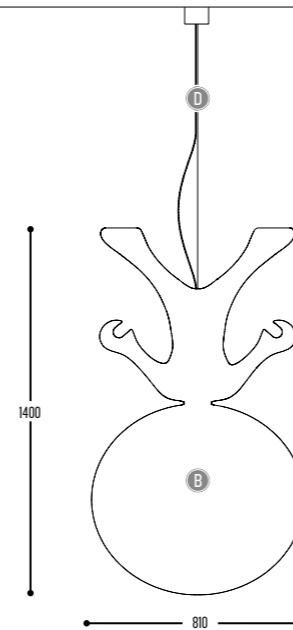

CCC	TYPE E27	001	 LED (MAX.12 W)
DD	SUSP. CABLE	01	1,5 m
		02	2,5 m
EE	SUSP. KIT	B	Black
		W	White

Metal
CE

960°
IP20

SPACE WALKER

design pieterjan

reddot design award
best of the best 2009

SPACEWALKER
 580-03-CCC-DD
 580-03-5103-DD-K
 580-03-EFF-DD-K