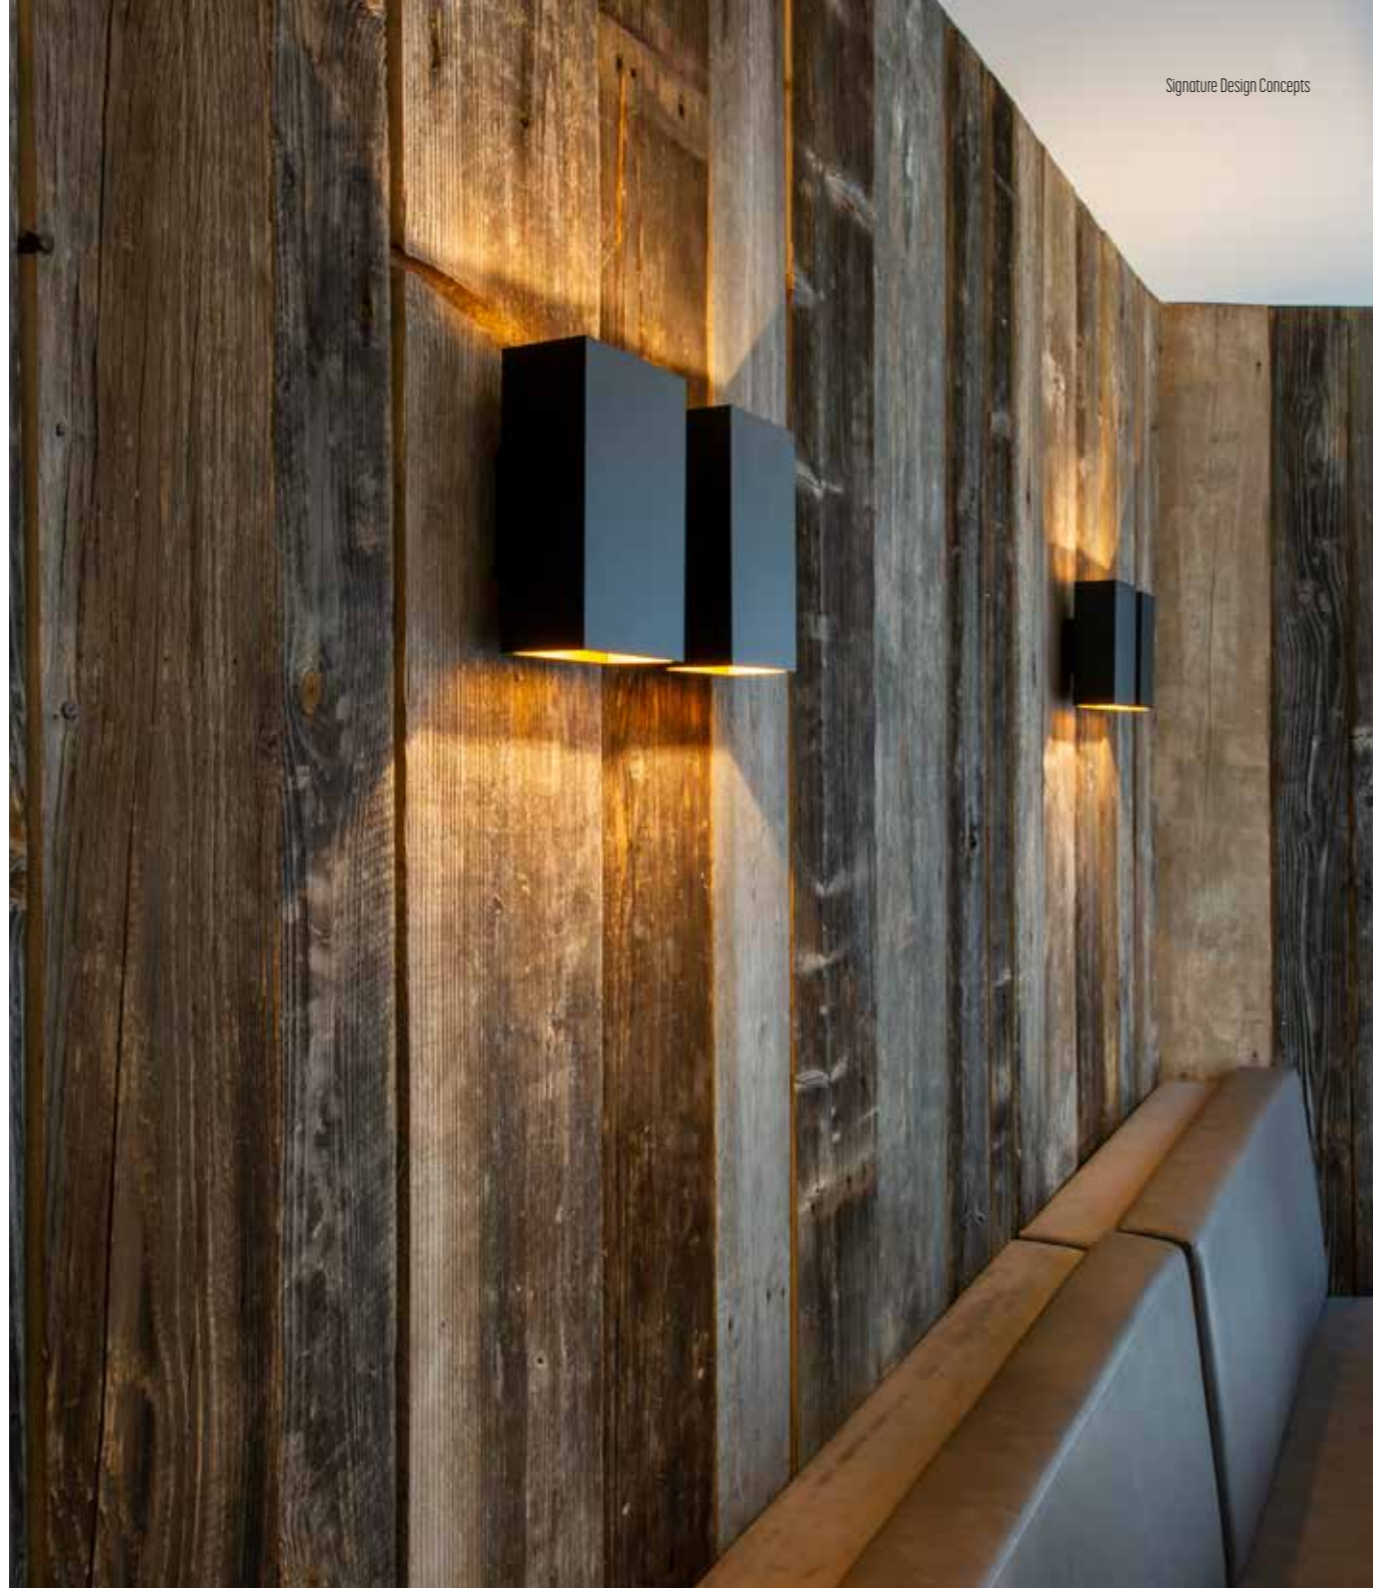

BB(B)	COLORS	02	Black	
		03	White	
		111	Brass Finish	
		150	Bronze Light	
		151	Bronze Dark	
		RAL color on request		
EFF	TYPE	KAVEOO	906	>90 CRI • 2x 600 Lm / 350 mA / 6,4 W
		KAVEOO MAX	915	>80 CRI • 2x 1500 Lm / 350 mA / 11,6 W
GG	REFLECTOR	00	N.A.	
H	COLOR TEMP	2	2700K	
		3	3000K	
K	DRIVER	1	No driver (CC)	
		0	Non dimmable (intern)	
		3	Dali (intern) Except KAVEOO (extern)	
		4	Phase cut (intern)