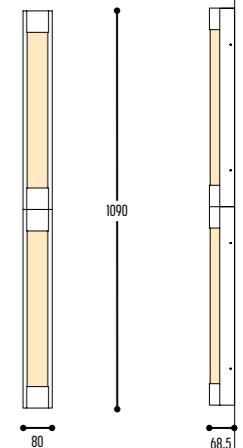

RBA

design ricardo bofill taller de arquitectura

HERITAGE
COLLECTION

1989

BB(B)	COLORS	02	Black
		03	White
		10	Alu Satinated
		110	Brass
C	RBA 1	2	>90 CRI • 600-800 Lm / 15-25 W / 2700K
		3	>90 CRI • 600-800 Lm / 15-25 W / 3000K
	RBA 2	2	>90 CRI • 800 Lm / 25 W / 2700K
		3	>90 CRI • 800 Lm / 25 W / 3000K
	RBA 3	2	>90 CRI • 1600 Lm / 50 W / 2700K
		3	>90 CRI • 1600 Lm / 50 W / 3000K
K	DRIVER	1	No driver
		0	Non dimmable (intern)
		3	Dali (intern)

RBA 1
3045-BB(B)-C-K

RBA 2
3046-BB(B)-C-K

RBA 3
3047-BB(B)-C-K