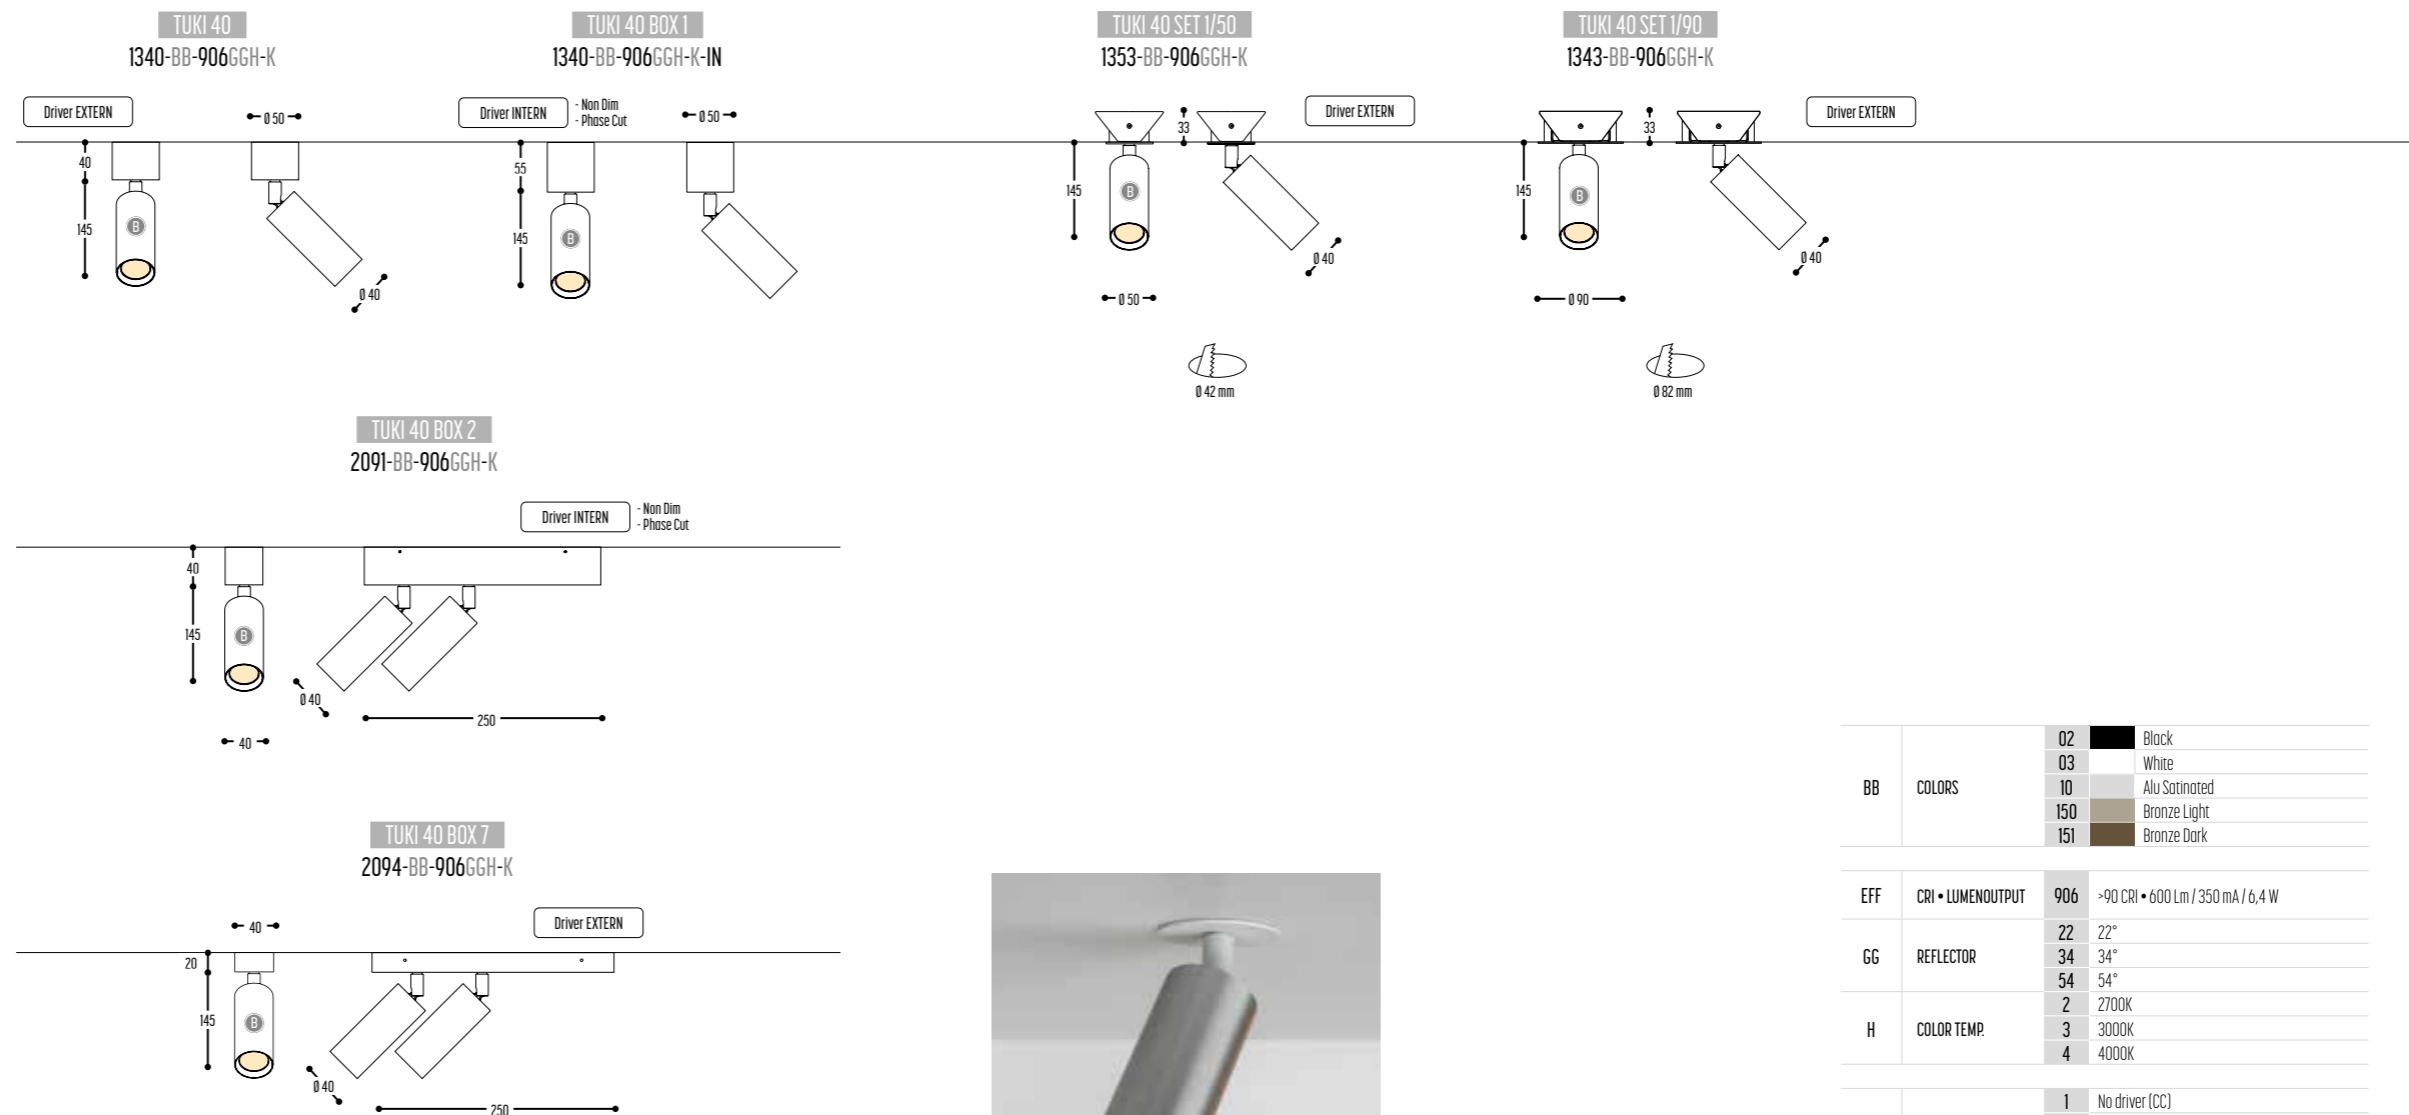

BB	COLORS	02	Black	
		03	White	
		10	Alu Satinated	
		150	Bronze Light	
		151	Bronze Dark	
EFF	CRI • LUMENOUTPUT	906	>90 CRI • 600 Lm / 350 mA / 6,4 W	
		GG	REFLECTOR	22 22° 34 34° 54 54°
H	COLOR TEMP.	2	2700K	
		3	3000K	
		4	4000K	
K	DRIVER	1	No driver (CC)	
		0	Non dimmable (intern)	
		3	Dali (extern)	
		4	Phase cut (extern)	

Alu