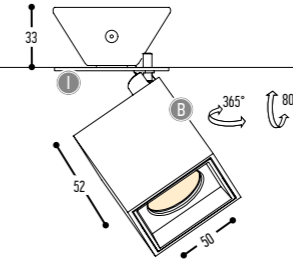

ZQUARE  
design dark studio

ZQUARE 1  
922-BB(B)-906GGH-K

ZQUARE 2  
924-BB(B)-906GGH-K

ZQUARE 3  
926-BB(B)-906GGH-II(I)-K

ZQUARE 4  
927-BB(B)-906GGH-II(I)-K

ZQUARE MOVE  
928-BB(B)-906GGH-II(I)-K

BB(B)	COLORS	Code	Color
		02	Black
		03	White
		101	Soft Pink
		103	Soft Blue
		104	Soft Green
		124	Kaki
		140	Old Pink
		141	Terracotta Red
		142	Oxide Red
		111	Brass Finish
		RAL color on request	