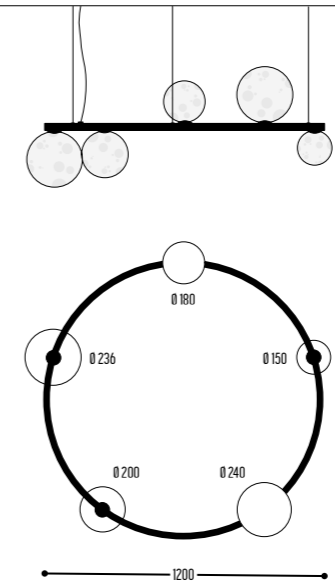

PLANETZZZ 1200
2621-BB-90600H-DD-K