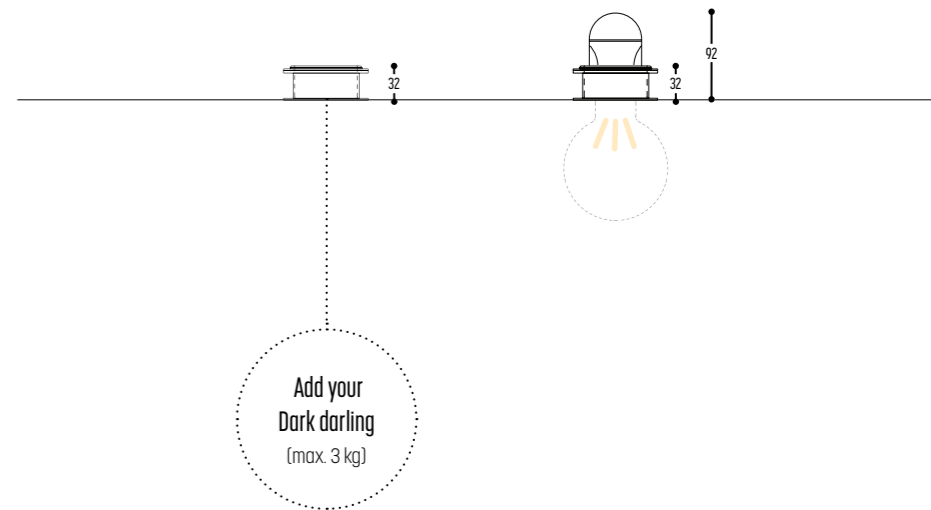

MAGNIFIQUE PULL
3006-BB

MAGNIFIQUE BULB
3004-BB-001

BB(B)	COLORS	02	Black
		03	White
CCC	TYPE E27	001	LED Globe (MAX 10W)

METROLINE

design dark studio

CUSTOM MADE
your dream -our challenge

CM HO - Retail Office