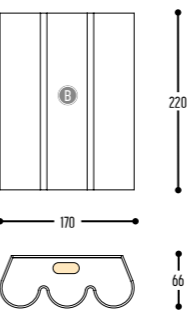

TWERKIT 3
IP20 1091-BB(B)-071-00
IP20 1091-BB(B)-80500H-00-K
IP44 1096-BB(B)-80500H-00-K