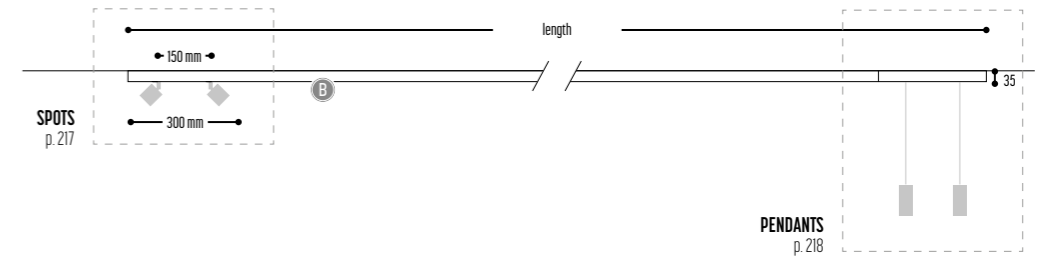

KITN SPOTS + PENDANT

KITN

231

Composition following your choice

KITN CUSTOM MADE

2662-BB-S-H-K-M-length

2662-BB-1-065-M-length

KITN 9