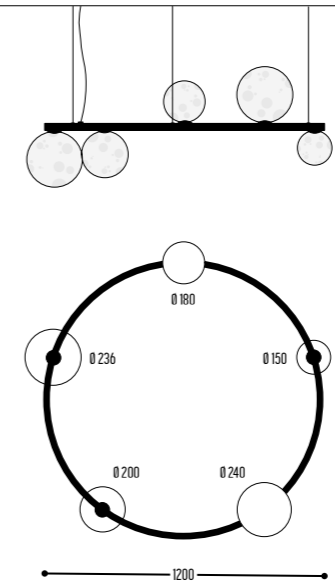

ACCESSORIES p. 523

	HONEYCOMB	172-9005-436099	Black
		172-9003-436099	White
		172-0112-436099	Gold

PLANETZZZ

design anthony boelaert

PLANETZZZ 950
2620-BB-90600H-DD-K

PLANETZZZ 1200
2621-BB-90600H-DD-K

PLANETZZZ 950x1850
2622-BB-90600H-DD-K