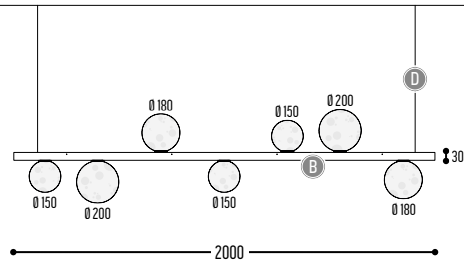

MISS RIGHT HOODY LED
2360-BB-90620H-00-DD-K

MISS RIGHT PLANETZZZ 2000 **LED**
2630-BB-90600H-DD-K