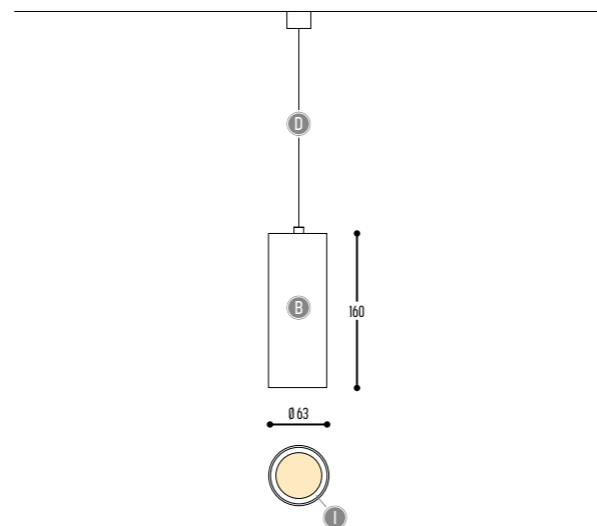

TUKI 60S
1349-BB-907GGH-DD-I-K

Driver INTERN

BB	COLORS	02	Black
		03	White
EFF	CRI • LUMENOUTPUT	907	>90 CRI • 1360 Lm / 350 mA / 12 W
GG	REFLECTOR	11	11°
		20	20°
		34	34°
H	COLOR TEMP.	2	2700K
		3	3000K
		4	4000K
DD	SUSP. CABLE	01	1,5 m
		02	2,5 m
I	INSIDE COLOR	W	White
		B	Black
		G	Brass Finish
K	DRIVER	0	Non dimmable (intern)
		3	Dali (intern)
		4	Phase cut (intern)