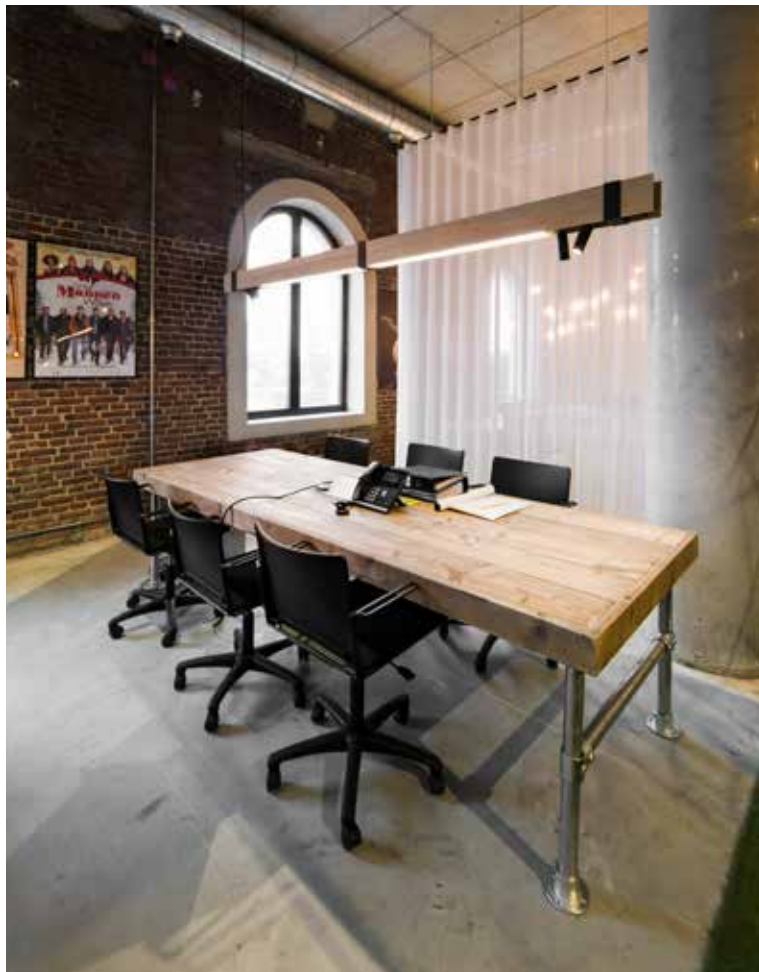

MR.BEAM 2

1600 mm 2302-BBB-1H-DD-II(I)-(J)-LL-K-T

2200 mm 2308-BBB-1H-DD-II(I)-(J)-LL-K-T
2600 mm 2305-BBB-1H-DD-II(I)-(J)-LL-K-T
3400 mm 2309-BBB-1H-DD-II(I)-(J)-LL-K-T

BBB	MATERIAL	117	Oak stained black
		118	Oak natural
		131	Oak stained white
		RAL color on request	
F	LED	1	length 1600 mm >90 CRI • 2943 Lm / 18 W length 2200 mm >90 CRI • 3920 Lm / 24 W length 2600 mm >90 CRI • 5232 Lm / 32 W length 3400 mm >90 CRI • 7848 Lm / 48 W
H	COLOR TEMP.	2	2700K
		3	3000K
DD	SUSP. CABLE.	01	1,5 m
		02	2,5 m
II(I)	COLORS	02	Black
		03	White
		110	Brass
		150	Bronze Light
		151	Bronze Dark
[J] optional	UPLIGHT	1	9,6 W / m
LL	SUSP. KIT	02	Black
		03	White
K	DRIVER	0	Non dimmable (intern)
		3	Dali (intern)
		4	Phase cut (intern)
TYPE 2	T	SPOTS	1 >90 CRI • 600 Lm / 350 mA / 6,4 W Reflector 54° - Incl driver - non dim