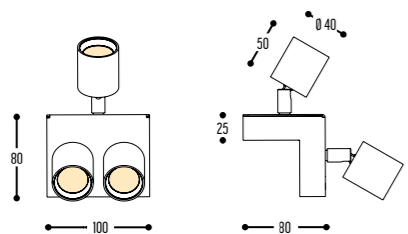

TORNER GU10 DUO
1602-BB-065

TORNER GU10 TRIO
1603-BB-065

BB	COLORS	02	 Black
		03	 White
CCC	TYPE GU10	065	 (PAR51 (MAX 50 W))

Alu          

Driver EXTERN **TORNER DUO**
1612-BB-906GGH-K

Driver EXTERN **TORNER TRIO**
1613-BB-906GGH-K