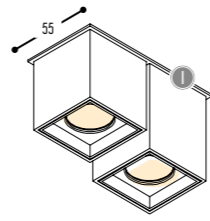

ZQUARE  
design dark studio

ZQUARE 1  
922-BB(B)-906GGH-K

ZQUARE 2  
924-BB(B)-906GGH-K

ZQUARE 3  
926-BB(B)-906GGH-II(I)-K

ZQUARE 4  
927-BB(B)-906GGH-II(I)-K

ZQUARE MOVE  
928-BB(B)-906GGH-II(I)-K

BB(B)	COLORS	Code	Color
		02	Black
		03	White
		101	Soft Pink
		103	Soft Blue
		104	Soft Green
		124	Kaki
		140	Old Pink
		141	Terracotta Red
		142	Oxide Red
		111	Brass Finish
		RAL color on request	