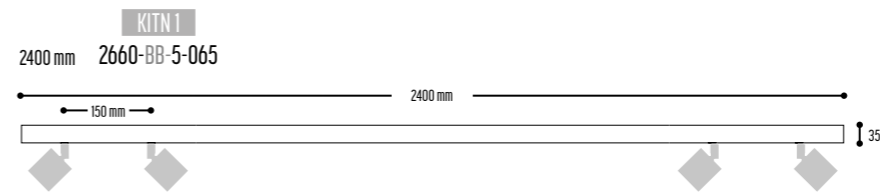

BB	COLORS	02	Black
		03	White
		10	Alu Satinated
		150	Bronze Light
		151	Bronze Dark
CCC	TYPE GUIDO	065	OPAR51 (MAX 50 W)

ACCESSORIES p. 523

	HONEYCOMB	172-9005-438099	Black
		172-9003-438099	White
		172-0112-438099	Gold