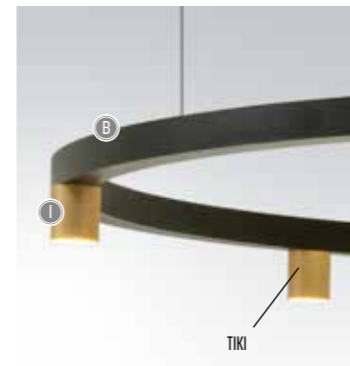

HIHOPE MOVE
AAAA-BB(B)-DD-M-II-H-(J)-K

AAAA	MODEL DIAMETER	1931	Ø 8500 mm - 20 spots	
		1932	Ø 6000 mm - 15 spots	
		1933	Ø 4500 mm - 12 spots	
		1934	Ø 3000 mm - 10 spots	
BB(B)	COLOR RING	02	Black	
		03	White	
		111	Brass Finish	
		RAL color on request		
DD	SUSP. CABLE	01	1,5 m	
		02	2,5 m	
		03	5 m	
M	SPOT	TUKI 60	2	>90CRI • 895 Lm / 350mA / 15W / 34° (per spot)
II	COLOR SPOT	02	Black	
		03	White	
H	COLOR TEMP.	2	2700K	
		3	3000K	
		4	4000K	
(J)	INLIGHT (optional)	1	Ledline 14 W / m	
K	DRIVER	0	Non dimmable (extern)	
		3	Dali (extern)	