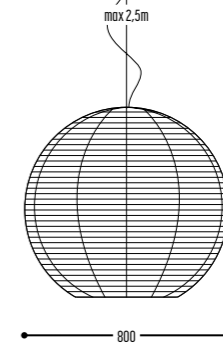

SANGHA 80
1010-4-BB(B)-001-DD-LL
1010-4-BB(B)-914002-DD-LL-K