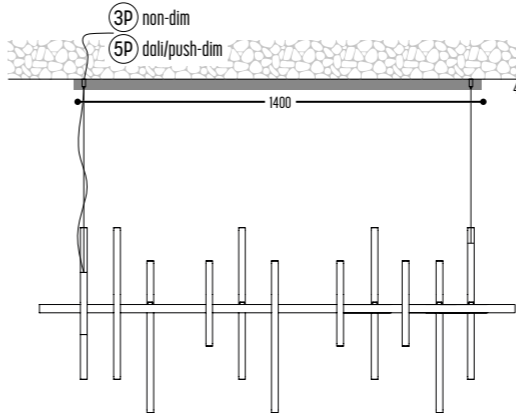

CONCRETE CEILING
DRIVER IN CEILING BASE

EQUALIZER 1600 / 03 NON-DIM or DALI/PUSH-DIM
3501-BB(B)-903H-DD-K-1-03