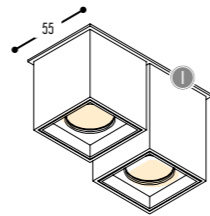

ZQUARE
design dark studio

ZQUARE 1
922-BB(B)-906GGH-K

ZQUARE 2
924-BB(B)-906GGH-K

ZQUARE 3
926-BB(B)-906GGH-II(I)-K

ZQUARE 4
927-BB(B)-906GGH-II(I)-K

ZQUARE MOVE
928-BB(B)-906GGH-II(I)-K

BB(B)	COLORS	Color
02	Black	Black
03	White	White
101	Soft Pink	Soft Pink
103	Soft Blue	Soft Blue
104	Soft Green	Soft Green
124	Kaki	Kaki
140	Old Pink	Old Pink
141	Terracotta Red	Terracotta Red
142	Oxide Red	Oxide Red
111	Brass Finish	Brass Finish
RAL color on request		