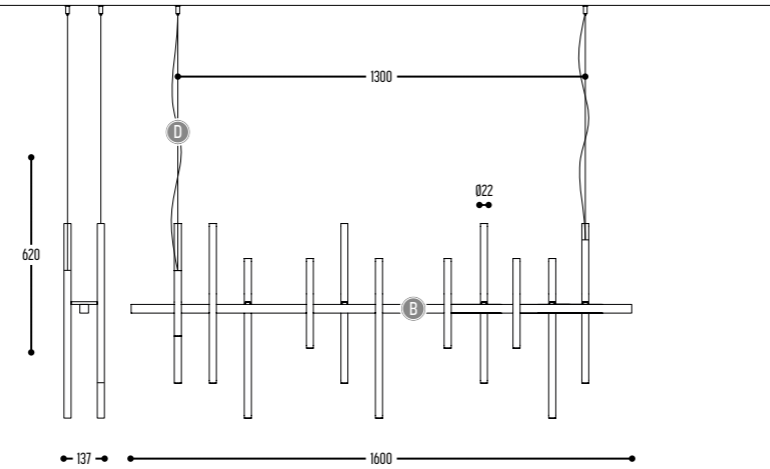

EQUALIZER 1600

3501-BB(B)-903H-DD-K-L-MM

BB(B)	COLORS	02	Black		
		03	White		
		10	Alu		
		150	Bronze Light		
		151	Bronze Dark		
EFF	CRI • LUMENOUTPUT	903	>90 CRI • 350 mA / 3,5 W		
		H	COLOR TEMP.	2	2700K
				3	3000K
DD	SUSP. CABLE	01	1,5 m		
		02	2,5 m		
K	DRIVER	0	Non dimmable (extern)		
		3	Dali / Push Dim (extern)		
L	LIGHTING	1	down (1 driver extern) 9x 280 Lm		
		2	up/down (2 drivers extern) 18x 280 Lm		
MM	TYPE	01	1600 Concrete ceiling - driver remote - down		
		02	1600 Concrete ceiling - driver remote - up/down		
		03	1600 Concrete ceiling - driver in ceiling base - down		
		04	1600 Concrete ceiling - driver in ceiling base - up/down		
		05	1600 Plaster board - driver recessed in base - down		
		06	1600 Plaster board - driver recessed in base - up/down		
		07	1600 Plaster board - driver remote - down		
		08	1600 Plaster board - driver remote - up/down