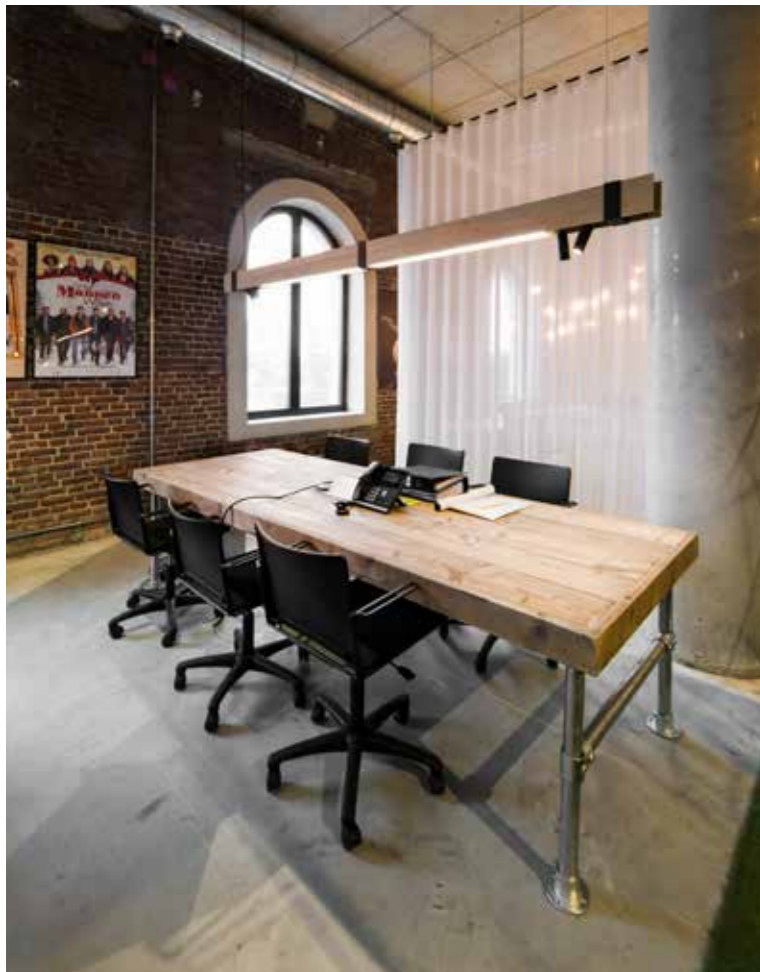

MR.BEAM 2

1600 mm 2302-BBB-1H-DD-II(I)-(J)-LL-K-T

2200 mm 2308-BBB-1H-DD-II(I)-(J)-LL-K-T
2600 mm 2305-BBB-1H-DD-II(I)-(J)-LL-K-T
3400 mm 2309-BBB-1H-DD-II(I)-(J)-LL-K-T

BBB	MATERIAL	117	Black	Oak stained black
		118	White	Oak natural
		131	Yellow	Oak stained white
		RAL color on request		
F	LED	1	length 1600 mm	>90 CRI • 2943 Lm / 18 W
			length 2200 mm	>90 CRI • 3920 Lm / 24 W
			length 2600 mm	>90 CRI • 5232 Lm / 32 W
			length 3400 mm	>90 CRI • 7848 Lm / 48 W
H	COLOR TEMP.	2	2700K	
		3	3000K	
DD	SUSP. CABLE.	01	1,5 m	
		02	2,5 m	
II(I)	COLORS	02	Black	
		03	White	
		110	Yellow	Brass
		150	Light Grey	Bronze Light
		151	Dark Grey	Bronze Dark
[J] optional	UPLIGHT	1	9,6 W / m	
LL	SUSP. KIT	02	Black	
		03	White	
K	DRIVER	0	Non dimmable (intern)	
		3	Dali (intern)	
		4	Phase cut (intern)	
TYPE 2	T	SPOTS	1	>90 CRI • 600 Lm / 350 mA / 6,4 W Reflector 54° - Incl driver - non dim