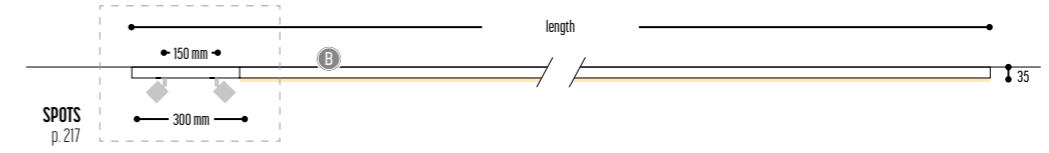

KITN SPOTS + LED-LINE

Composition following your choice  
**KITN CUSTOM MADE**  
 2662-BB-20PH-K-length

- KITN 3**  
 2400 mm 2665-BB-20PH-K  
 3000 mm 2666-BB-20PH-K  
 3600 mm 2667-BB-20PH-K

- KITN 4**  
 2400 mm 2670-BB-S-20PH-K  
 3000 mm 2671-BB-S-20PH-K  
 3600 mm 2672-BB-S-20PH-K