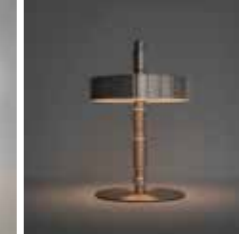

TOTM
page 430