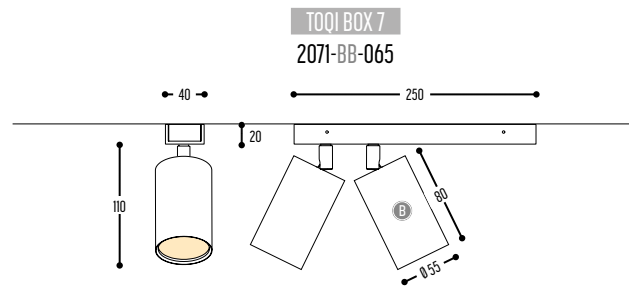

BB	COLORS	02	Black
		03	White
		10	Alu Satinated
		112	Brass Finish
		150	Bronze Light
		151	Bronze Dark

CCC	TYPE GUIDO	065	OPAR51 (MAX 50 W)

Alu