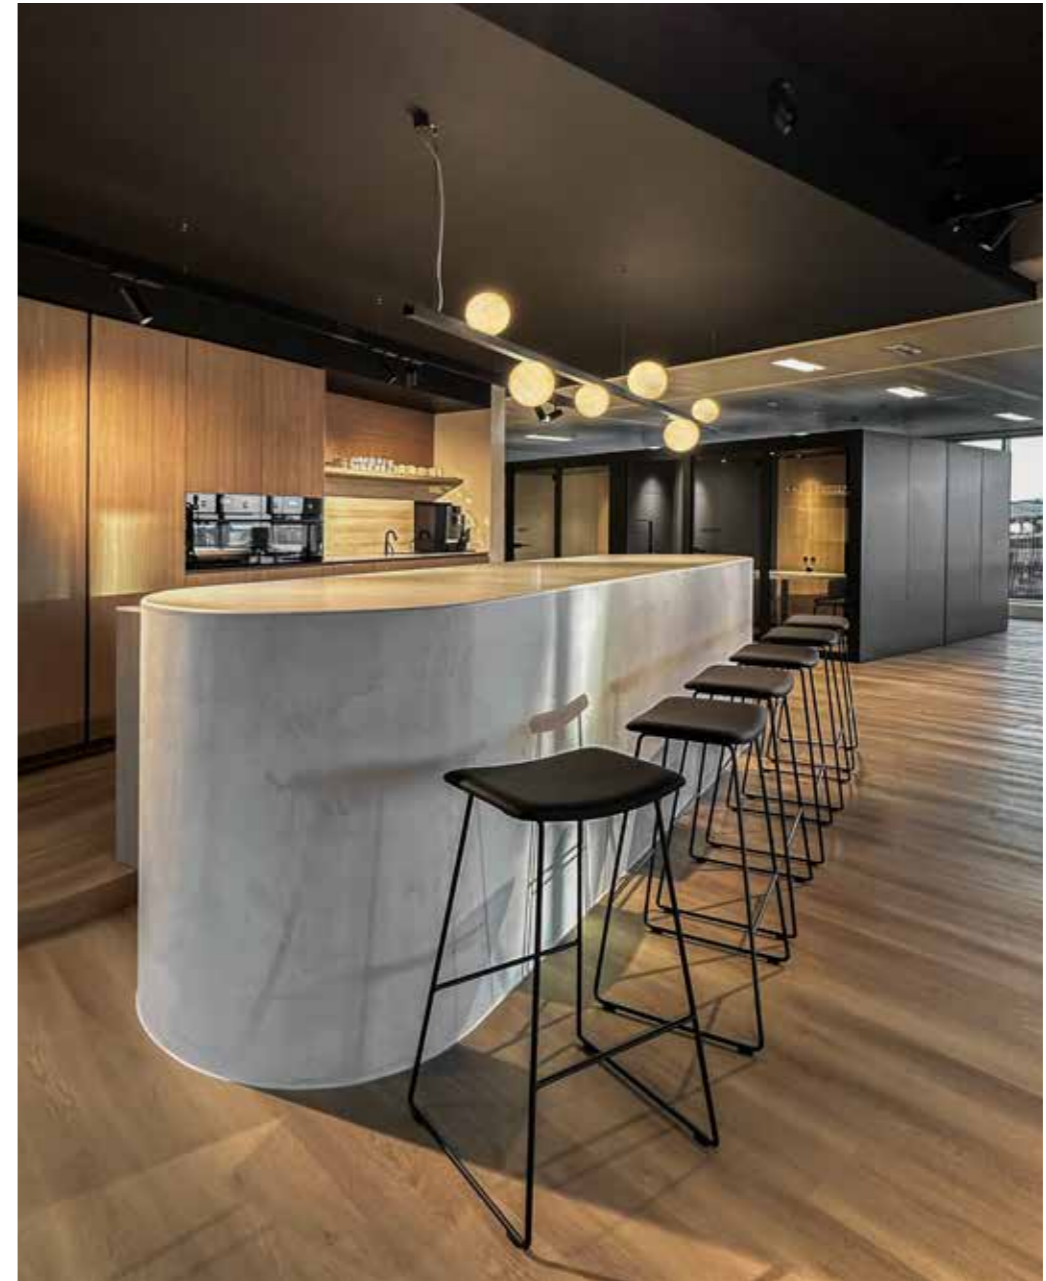

BB	COLOR PROFILE	02	Black
		03	White
		RAL color on request	
EFF	CRI • LUMENOUTPUT	906	>90 CRI • 600 Lm / 350 mA / 6,4 W (per ball)
GG	REFLECTOR	00	N.A.
H	COLOR TEMP.	2	2700K
		3	3000K
DD	SUSP. CABLE	01	1,5 m
		02	2,5 m
		03	5 m
K	DRIVER	0	Non dimmable (intern)
		3	Dali (intern)