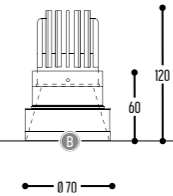

BB(B)	COLORS	02	Black
		03	White
		111	Brass Finish
		150	Bronze Light
		151	Bronze Dark
EFF	CRI • LUMENOUTPUT	907	>90 CRI • 1x 780 Lm / 250 mA / 8,7 W
		12	12°
		34	34°
		60	60°
H	COLOR TEMP.	2	2700K
		3	3000K
K	DRIVER	1	No driver (CC)
		0	Non dimmable (extern)
		3	Dali (extern)
		4	Phase cut (extern)