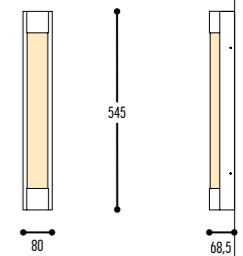

RBA 3
3047-BB(B)-C-K