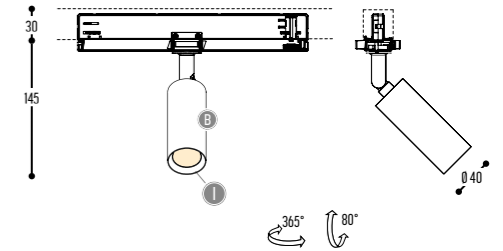

TUKI 40 TRACK
1341-BB-906GGH-K