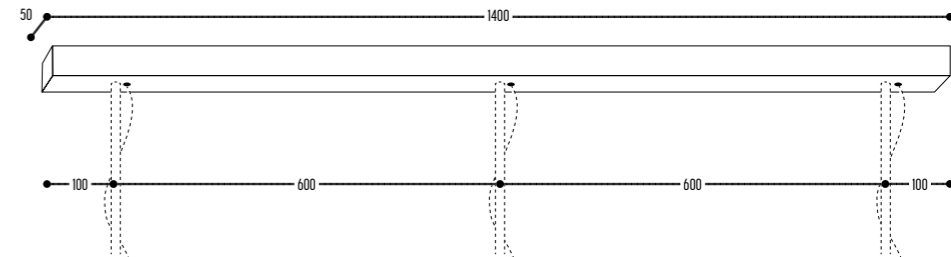

CEILING PROFILE - 3P double

Black 1896-02
White 1896-03