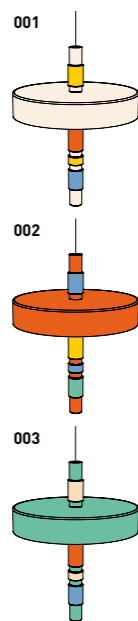

COLOR THEMES