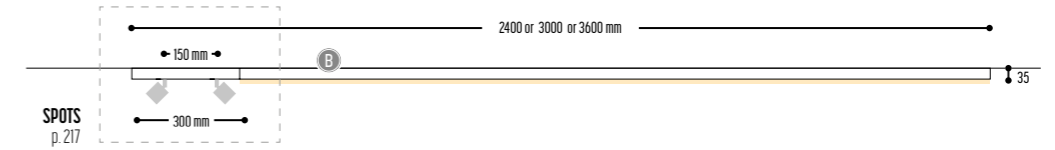

KITN SPOTS + LED-LINE

Composition following your choice
KITN CUSTOM MADE
 2662-BB-20PH-K-length

- KITN 3**
 2400 mm 2665-BB-20PH-K
 3000 mm 2666-BB-20PH-K
 3600 mm 2667-BB-20PH-K

- KITN 4**
 2400 mm 2670-BB-S-20PH-K
 3000 mm 2671-BB-S-20PH-K
 3600 mm 2672-BB-S-20PH-K