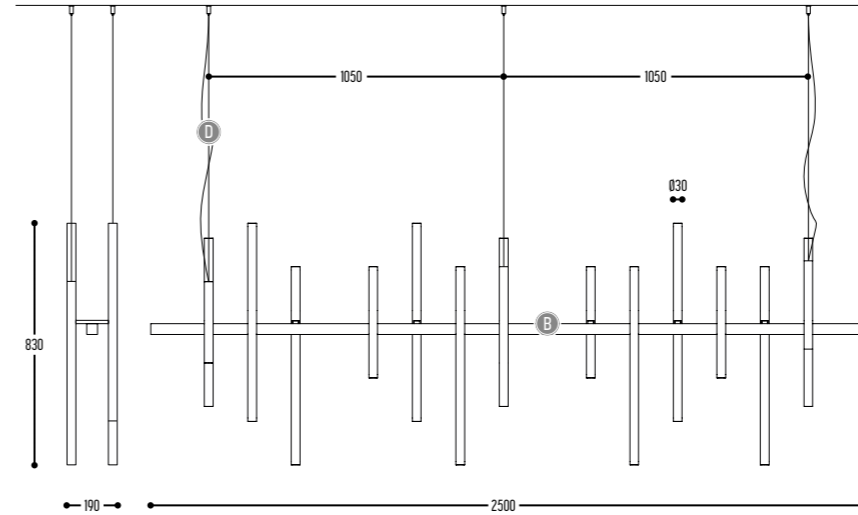

EQUALIZER 2500

3500-BB(B)-903H-DD-K-L-MM

BB(B)	COLORS	02	Black		
		03	White		
		10	Alu		
		150	Bronze Light		
		151	Bronze Dark		
EFF	CRI • LUMENOUTPUT	903	>90 CRI • 350 mA / 6,4 W		
		H	COLOR TEMP.	2	2700K
				3	3000K
DD	SUSP. CABLE	01	1,5 m		
		02	2,5 m		
K	DRIVER	0	Non dimmable (extern)		
		3	Dali / Push Dim (extern)		
L	LIGHTING	1	down (1 driver extern) 10x 420 Lm		
		2	up/down (2 drivers extern) 20x 420 Lm		
MM	TYPE	01	2500 Concrete ceiling - driver remote - down		
		02	2500 Concrete ceiling - driver remote - up/down		
		03	2500 Concrete ceiling - driver in ceiling base - down		
		04	2500 Concrete ceiling - driver in ceiling base - up/down		
		05	2500 Plaster board - driver recessed in base - down		
		06	2500 Plaster board - driver recessed in base - up/down		
		07	2500 Plaster board - driver remote - down		
		08	2500 Plaster board - driver remote - up/down