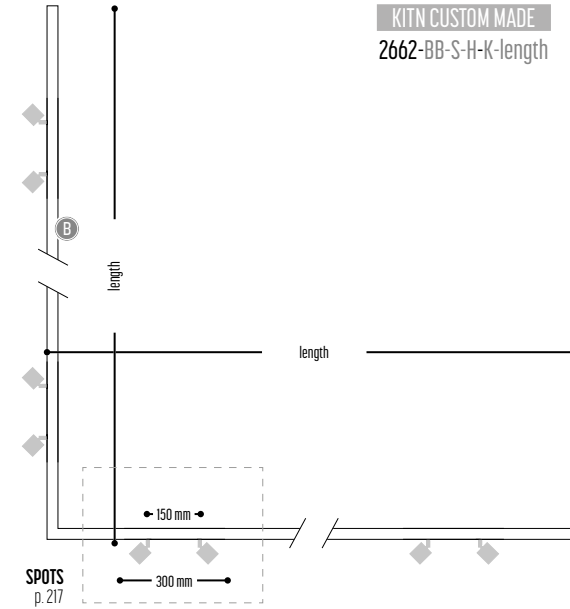

KITN L SPOTS

Composition following your choice
KITN CUSTOM MADE
2662-BB-S-H-K-length