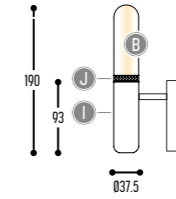

DISCLAIMER – Nature decides the look of alabaster!

CHIQUÉ 30.5 WALL
2606-BB(B)-904H-II(I)-JJ(J)-K