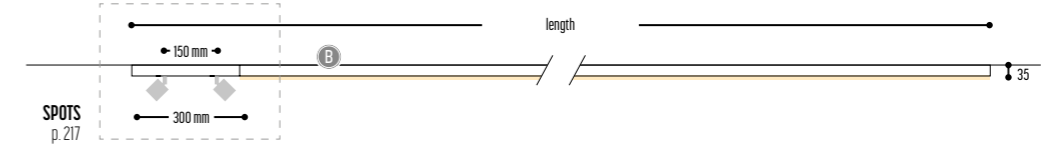

KITN SPOTS + LED-LINE

Composition following your choice
KITN CUSTOM MADE
 2662-BB-20PH-K-length

- KITN 3**
 2400 mm 2665-BB-20PH-K
 3000 mm 2666-BB-20PH-K
 3600 mm 2667-BB-20PH-K

- KITN 4**
 2400 mm 2670-BB-S-20PH-K
 3000 mm 2671-BB-S-20PH-K
 3600 mm 2672-BB-S-20PH-K