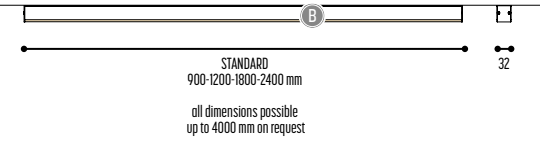

CUSTOM MADE
your dream -our challenge

Tille Cobras archi

NINZA S
1796-BB-FFGH-DD-K-NN(N)

NINZA
1797-BB-FFGH-K-NN(N)

BB	COLORS	02	Black
		03	White
		RAL color on request	
FF	LED	09	>80 CRI • 450 Lm/m / 9,6 W/m
		14	>90 CRI • 2290 Lm/m / 14 W/m
		20	>90 CRI • 3270 Lm/m / 20 W/m
G	DIFFUSER	P	Plexi
H	COLOR TEMP.	2	2700K
		3	3000K
		4	4000K
DD	SUSP. CABLE.	01	1,5 m
		02	2,5 m
K	DRIVER	0	Non dimmable (extern)
		3	Dali (extern)
		4	Phase cut (extern)
NN(N)	LENGTH	90	900 mm
		120	1200 mm
		180	1800 mm
		240	2400 mm
		all dimensions possible up to 4000 mm on request	