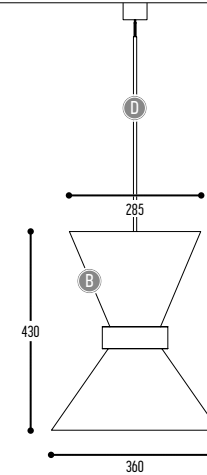

SL 53
3351-BB(B)914H-DD-K