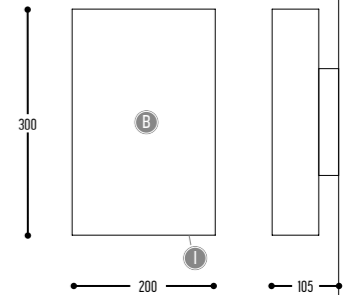

BB(B)	COLORS	02	Black	
		03	White	
		111	Brass Finish	
		150	Bronze Light	
		151	Bronze Dark	
		RAL color on request		
EFF	TYPE	KAVEOO	906	>90 CRI • 2x 600 Lm / 350 mA / 6,4 W
		KAVEOO MAX	915	>80 CRI • 2x 1500 Lm / 350 mA / 11,6 W
GG	REFLECTOR	00	N.A.	
H	COLOR TEMP	2	2700K	
		3	3000K	
K	DRIVER	1	No driver (CC)	
		0	Non dimmable (intern)	
		3	Dali (intern) Except KAVEOO (extern)	
		4	Phase cut (intern)