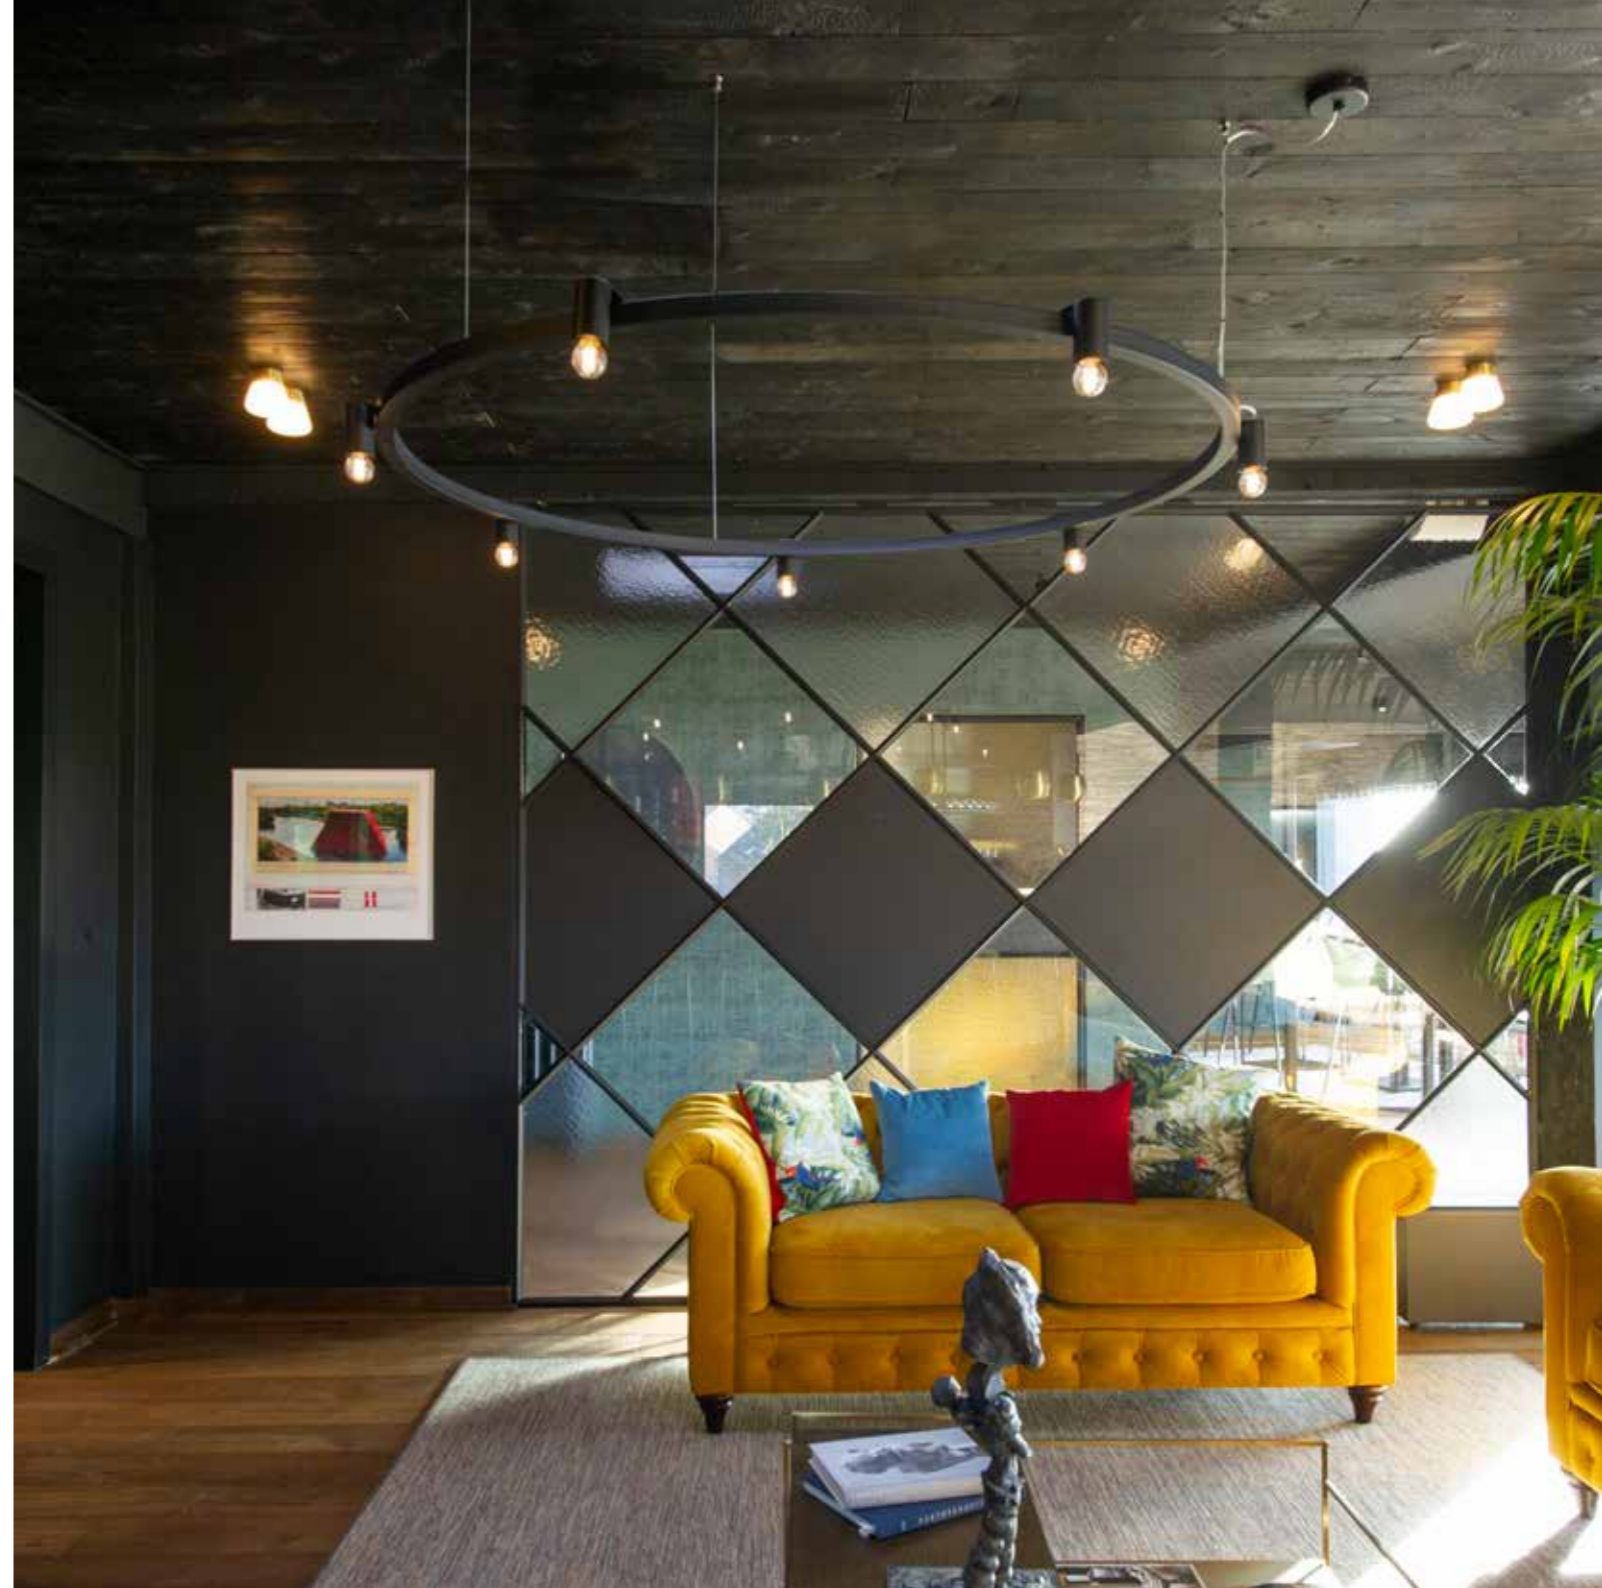

Alu - Glass

BALLZZZ FDR

design anthony boelaert

Blanco _ Anthony Boelaert

Possibilities

E27 fitting
order lamps
see page 518

BALLZZZ FDR 950
1913-BB-001-DD-J

BALLZZZ FDR 1200
1915-BB-001-DD-J