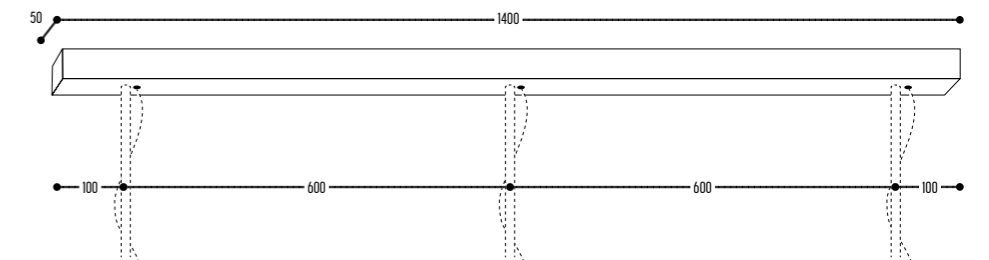

CEILING PROFILE - 3P double

Black 1896-02
White 1896-03