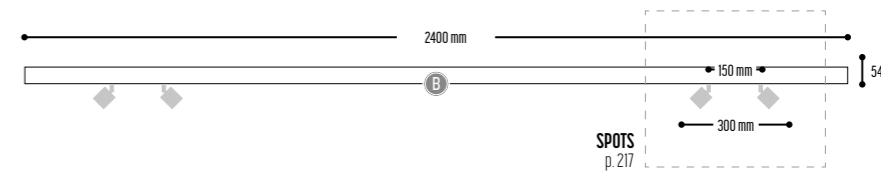

# KFORTY-8

design dark studio

CUSTOM MADE  
your dream - our challenge

KFORTY-8 SPOTS/LINE  
3691-BB-S-H-K

KFORTY-8 SPOTS  
3690-BB-S-H-K

PROFILE  
2000 mm 3651-BB

Only in BLACK and WHITE

SPOTS  
3662-BB-S-H-K