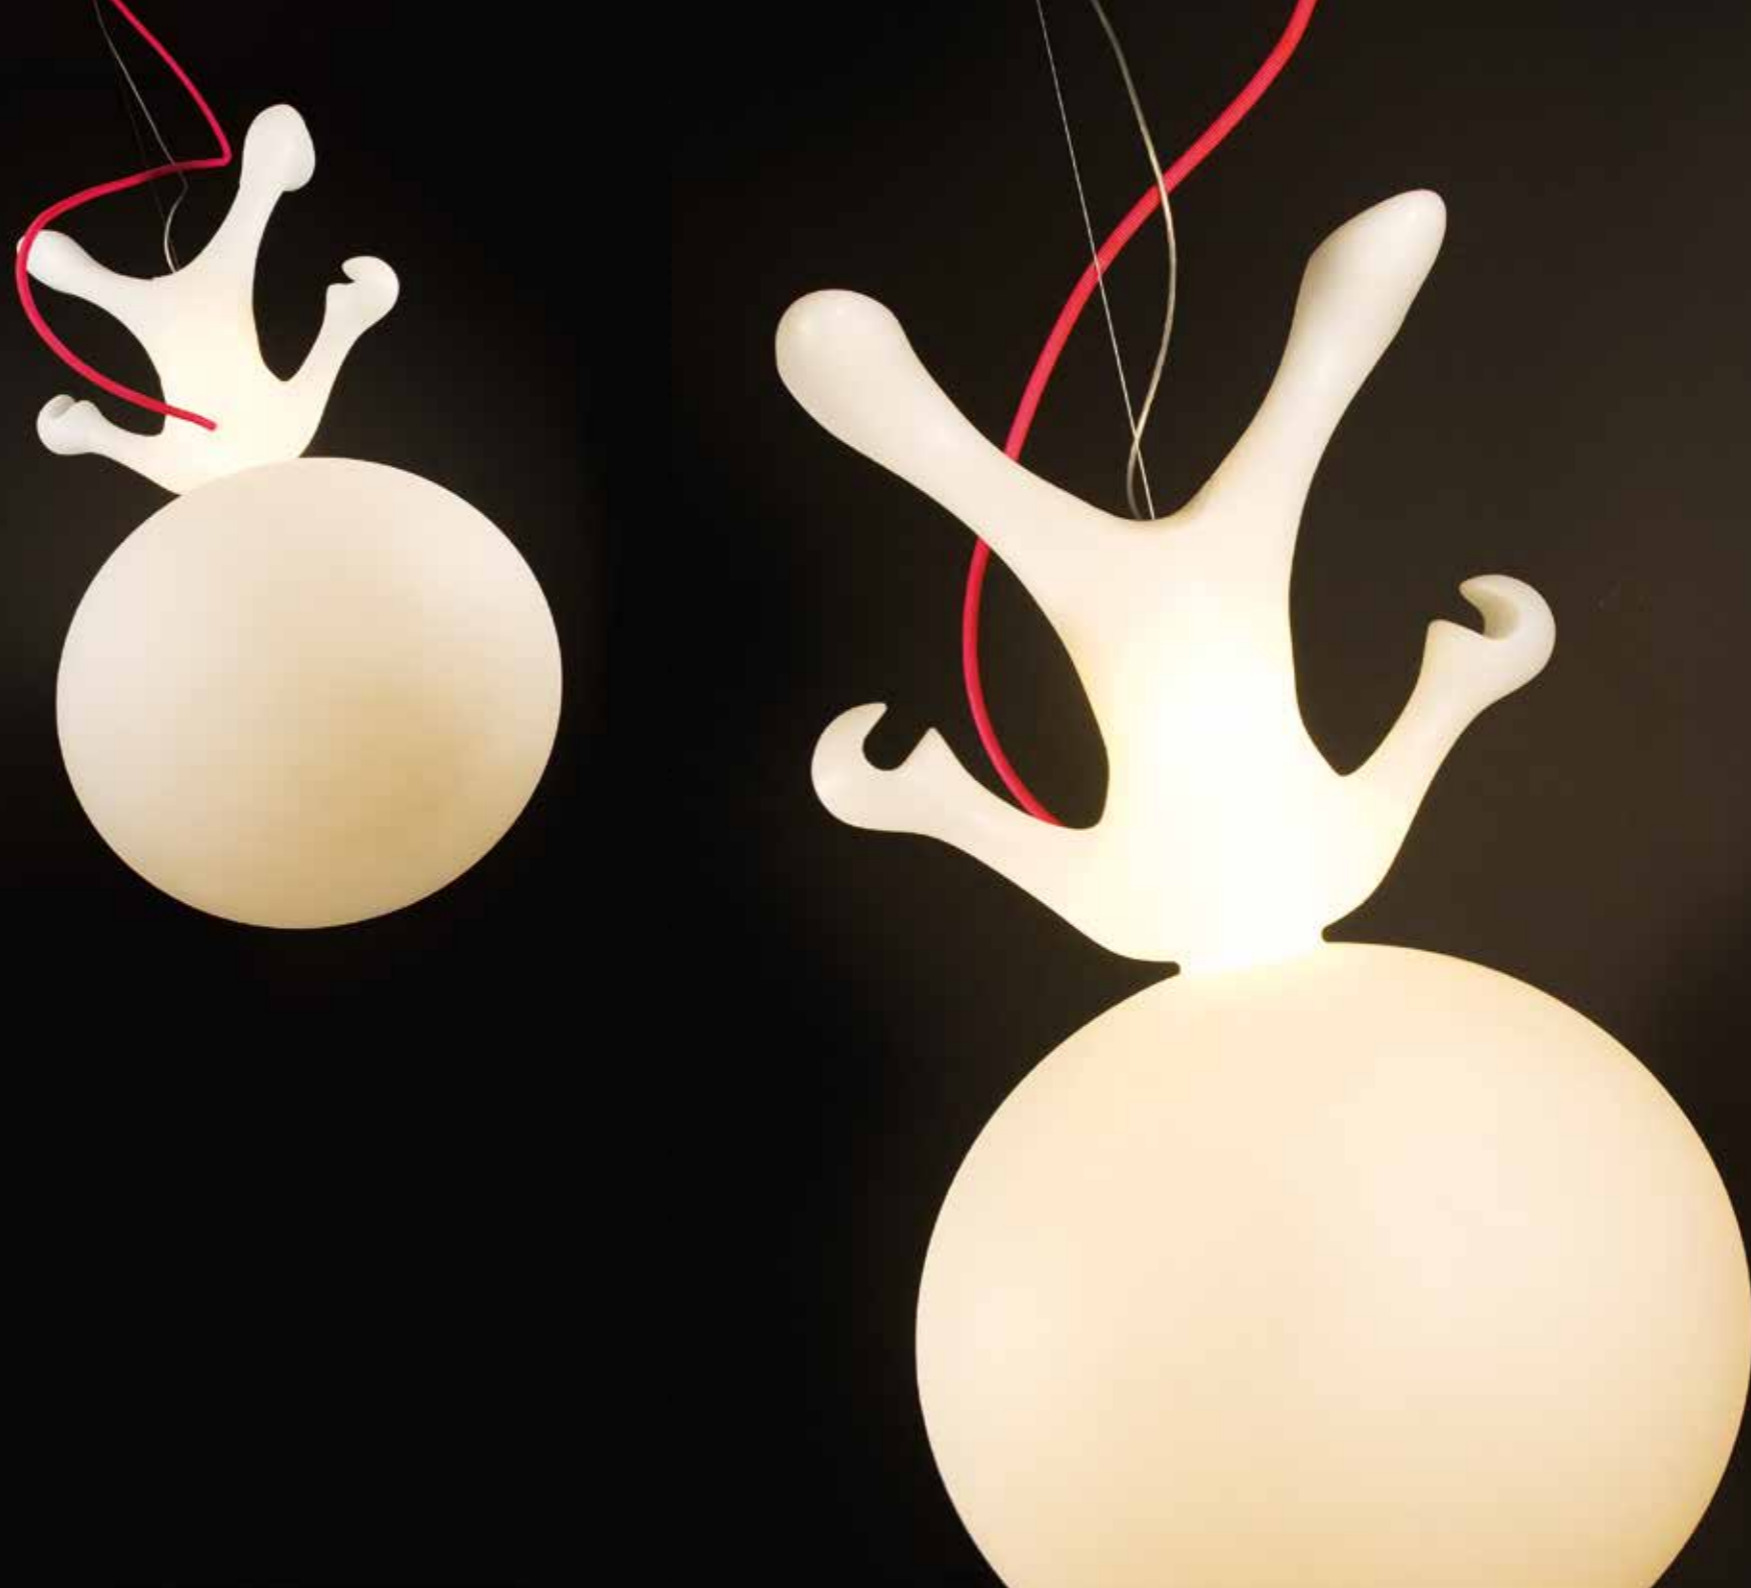

CCC	TYPE E27	001	 LED (MAX.12 W)
DD	SUSP. CABLE	01	1,5 m
		02	2,5 m
EE	SUSP. KIT	B	Black
		W	White

Metal
CE

960°
IP20

SPACE WALKER

design pieterjan

reddot design award
best of the best 2009

SPACEWALKER
 580-03-CCC-DD
 580-03-5103-DD-K
 580-03-EFF-DD-K