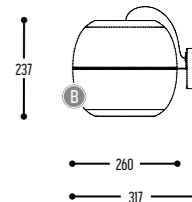

IJ-LAMP METAL WALL
817-BB(B)-042-00

BB(B)	COLORS	02	Black		
		03	White		
		10	Alu Sotinated		
		101	Soft Pink		
		103	Soft Blue		
		104	Soft Green		
		124	Kaki		
		140	Old Pink		
		141	Terracotta Red		
		142	Oxide Red		
		110	Brass		
		150	Bronze Light		
		151	Bronze Dark		
		RAL color on request			
		CCC	TYPE E27	042	LED Globe (MAX 12W)
DD	SUSP. CABLE	01	1,5 m		
		02	2,5 m		

Alu-Metal-Brass