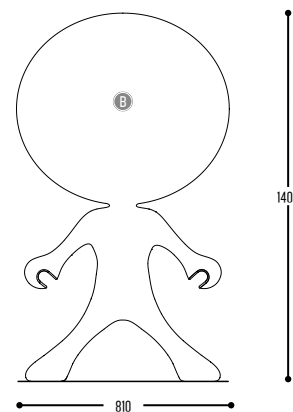

IP65 LED version
available on request

BB	MATERIAL	03	White (translucent)		
CCC	TYPE G5	339	T16 (39 W) Non Dim		
		340	T16 (39 W) Dim 1-10 V		
		341	T16 (39 W) ONE 4 ALL		
EFF	CRI • LUMENOUTPUT	510	>90 CRI • 8000 Lm / 480 mA / 75 W		
		H	COLOR TEMP.	3	3000K
DD	SUSP. CABLE	00	N.A.		
		02	2,5 m		
		03	5 m		
K	DRIVER	0	Non dimmable (intern)		
		2	Dimmable 1-10 V (intern)		
		3	Dali (intern)		

BB	MATERIAL	03	White (translucent)
EFF	CRI • LUMENOUTPUT	500	RGB
		505	RGBW
DD	SUSP. CABLE	00	N.A.
		02	2,5 m
		03	5 m
K	DRIVER	0	Standalone • remote control (intern)
		3	Dali (intern)
		9	DMX (intern)