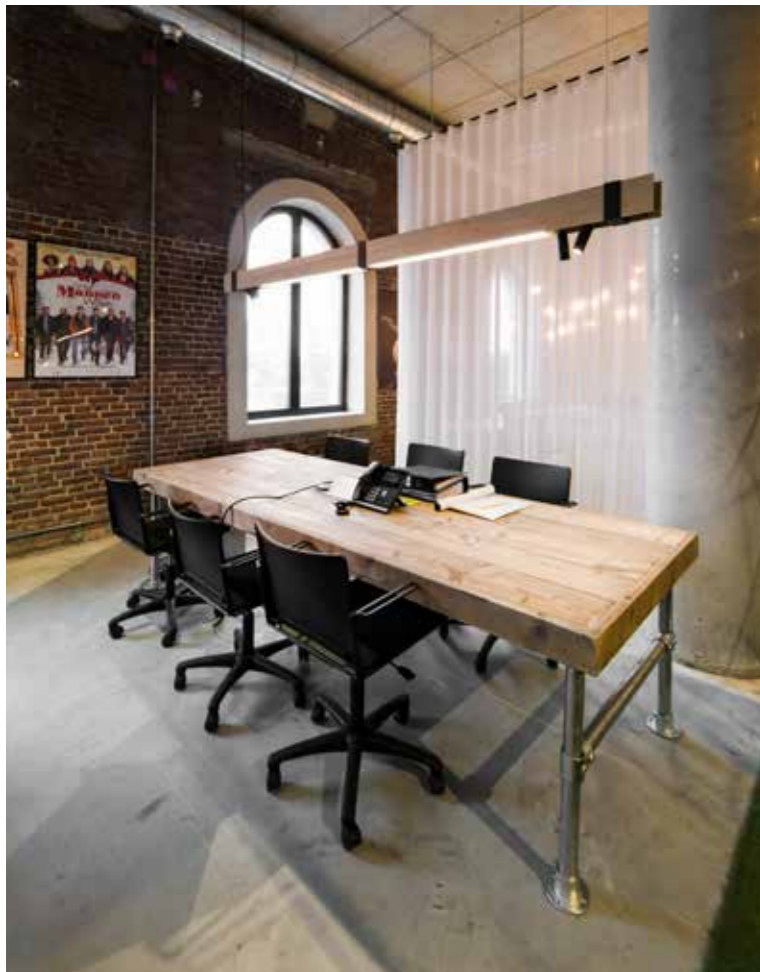

MR.BEAM 2

1600 mm 2302-BBB-1H-DD-II(I)-(J)-LL-K-T

2200 mm 2308-BBB-1H-DD-II(I)-(J)-LL-K-T
2600 mm 2305-BBB-1H-DD-II(I)-(J)-LL-K-T
3400 mm 2309-BBB-1H-DD-II(I)-(J)-LL-K-T

BBB	MATERIAL	117	Oak stained black
		118	Oak natural
		131	Oak stained white
		RAL color on request	
F	LED	1	length 1600 mm >90 CRI • 2943 Lm / 18 W
			length 2200 mm >90 CRI • 3920 Lm / 24 W
			length 2600 mm >90 CRI • 5232 Lm / 32 W
			length 3400 mm >90 CRI • 7848 Lm / 48 W
H	COLOR TEMP.	2	2700K
		3	3000K
DD	SUSP. CABLE.	01	1,5 m
		02	2,5 m
II(I)	COLORS	02	Black
		03	White
		110	Brass
		150	Bronze Light
		151	Bronze Dark
[J] optional	UPLIGHT	1	9,6 W / m
LL	SUSP. KIT	02	Black
		03	White
K	DRIVER	0	Non dimmable (intern)
		3	Dali (intern)
		4	Phase cut (intern)
TYPE 2	T	SPOTS	1 >90 CRI • 600 Lm / 350 mA / 6,4 W Reflector 54° - Incl driver - non dim