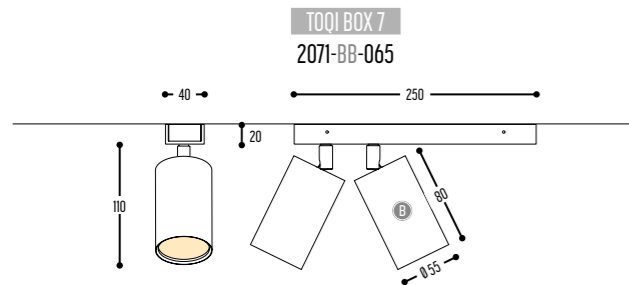

BB	COLORS	02	Black
		03	White
		10	Alu Satinated
		150	Bronze Light
		151	Bronze Dark
CCC	TYPE GUIDO	065	OPAR51 (MAX 50 W)