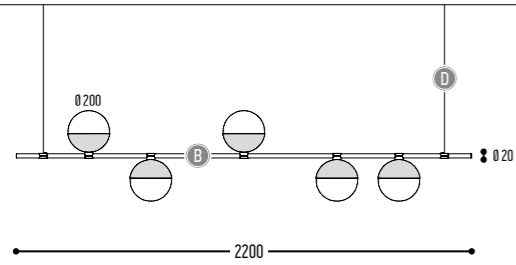

BB(B)	COLORS	02	Black
		03	White
		RAL color on request	
EFF	CRI • LUMENOUTPUT	906	>90 CRI • 600 Lm / 350 mA / 6 W
GG	GLOBE	20	Ø200
H	COLOR TEMP.	0	N.A.
		1	2200K
		2	2700K
		3	3000K
II	GLOBE color	00	Transparant
DD	SUSP. CABLE	01	1,5 m
		02	2,5 m
		03	5 m
K	DRIVER	0	Non dimmable (extern)
		3	Dali (extern)

BB(B)	COLORS	02	Black
		03	White
		RAL color on request	
CCC	TYPE G9	071	LED (MAX 6 W)
GG	GLOBE	12	Ø120
II	GLOBE color	13	Glass White
DD	SUSP. CABLE	01	1,5 m
		02	2,5 m
		03	5 m