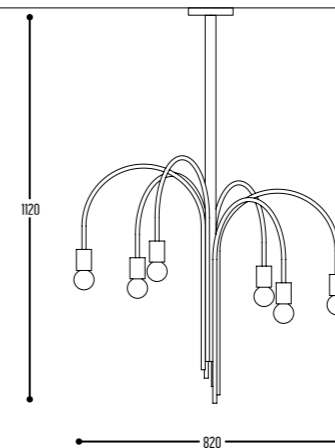

DANDY

design anthony boelaert

DANDY M
2171-BB(B)-001-DD

DANDY L
2172-BB(B)-001-DD

DANDY XL
2173-BB(B)-001-DD

BB	COLORS	02		Black
		111		Brass Finish
CCC	TYPE E27	001		LED T45 Globe (MAX 10W)

Alu

DING
design nuuv