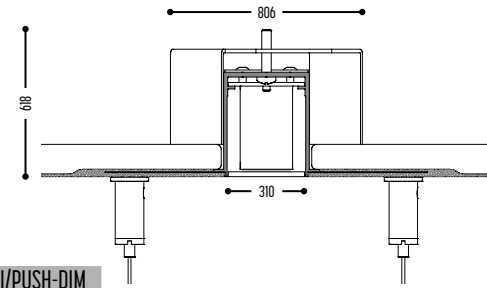

EQUALIZER 2500 / 05 NON-DIM or DALI/PUSH-DIM
3500-BB(B)-903H-DD-K-1-05

PLASTERBOARD – BA13
DRIVER RECESSED IN BASE