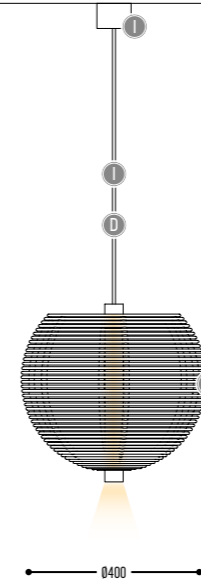

**DISCLAIMER** – Nature decides the look of alabaster!

Metal-Rattan-Alabaster

**⚠️ DISCLAIMER – Nature decides the look of alabaster!**

FRIENDZ S  
3531-02-904H-II(I)DD-K

BB	COLORS	02	Black
		03	White
		37	Natural
		RAL color on request	
EFF	CRI • LUMENOUTPUT	904	>90 CRI • 600 Lm / 350 mA / 6,4 W
		ALABASTER	>90 CRI • 24V / 6,6 W (CV)
H	COLOR TEMP.	2	2700K
		3	3000K
II(I)	COLORS	02	Black
		03	White
DD	SUSP. CABLE	01	1,5 m
		02	2,5 m
K	DRIVER	1	No driver (CC)
		0	Non dimmable (2 drivers extern)
		3	Dali (2 drivers extern)
		4	Phase cut (2 drivers extern)