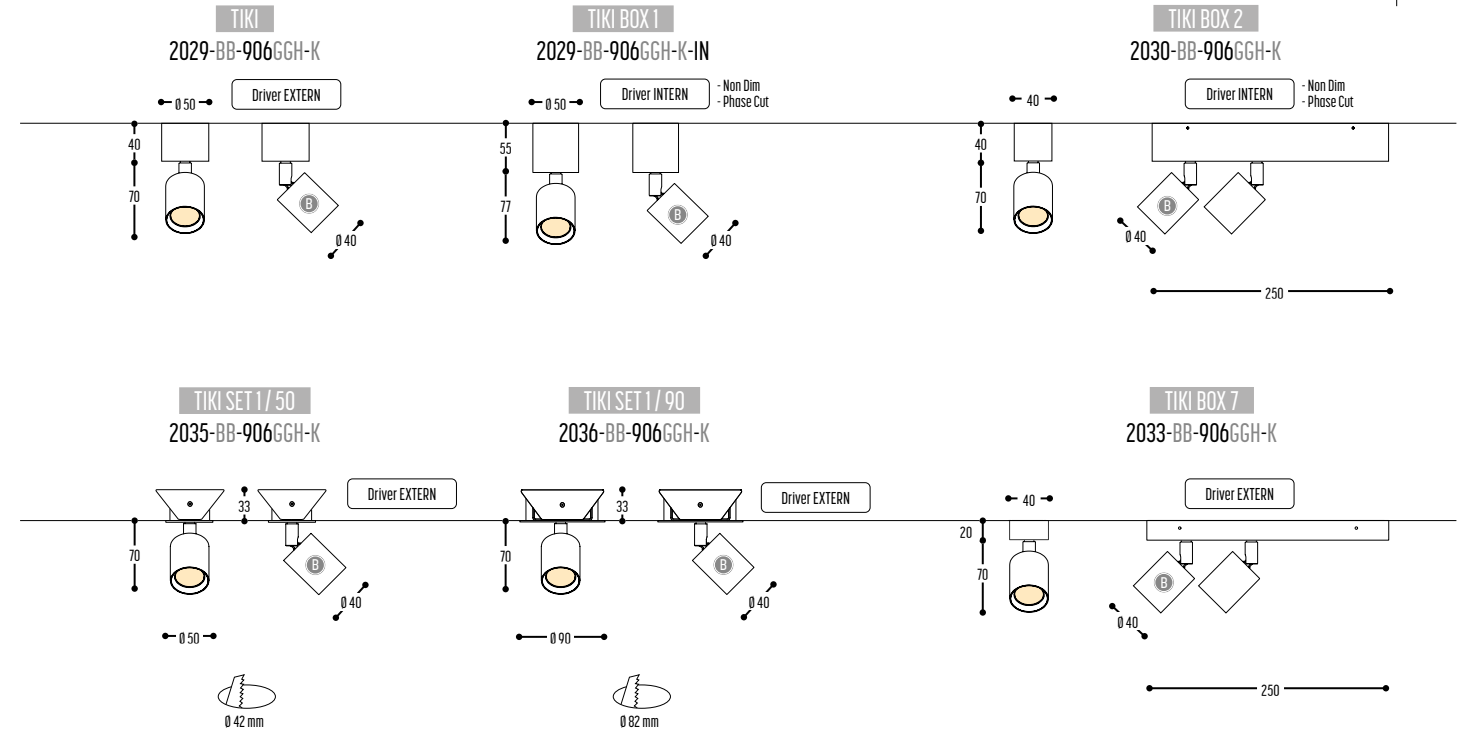

BB	COLORS	02	Black		
		03	White		
		10	Alu Satinated		
		150	Bronze Light		
		151	Bronze Dark		
EFF	CRI • LUMENOUTPUT	906	>90 CRI • 600 Lm / 350 mA / 6,4 W		
		GG	REFLECTOR	22	22°
				34	34°
				54	54°
H	COLOR TEMP.	2	2700K		
		3	3000K		
		4	4000K		
		K	DRIVER	1	No driver (CC)
0	Non dimmable				
3	Dali				
4	Phase cut