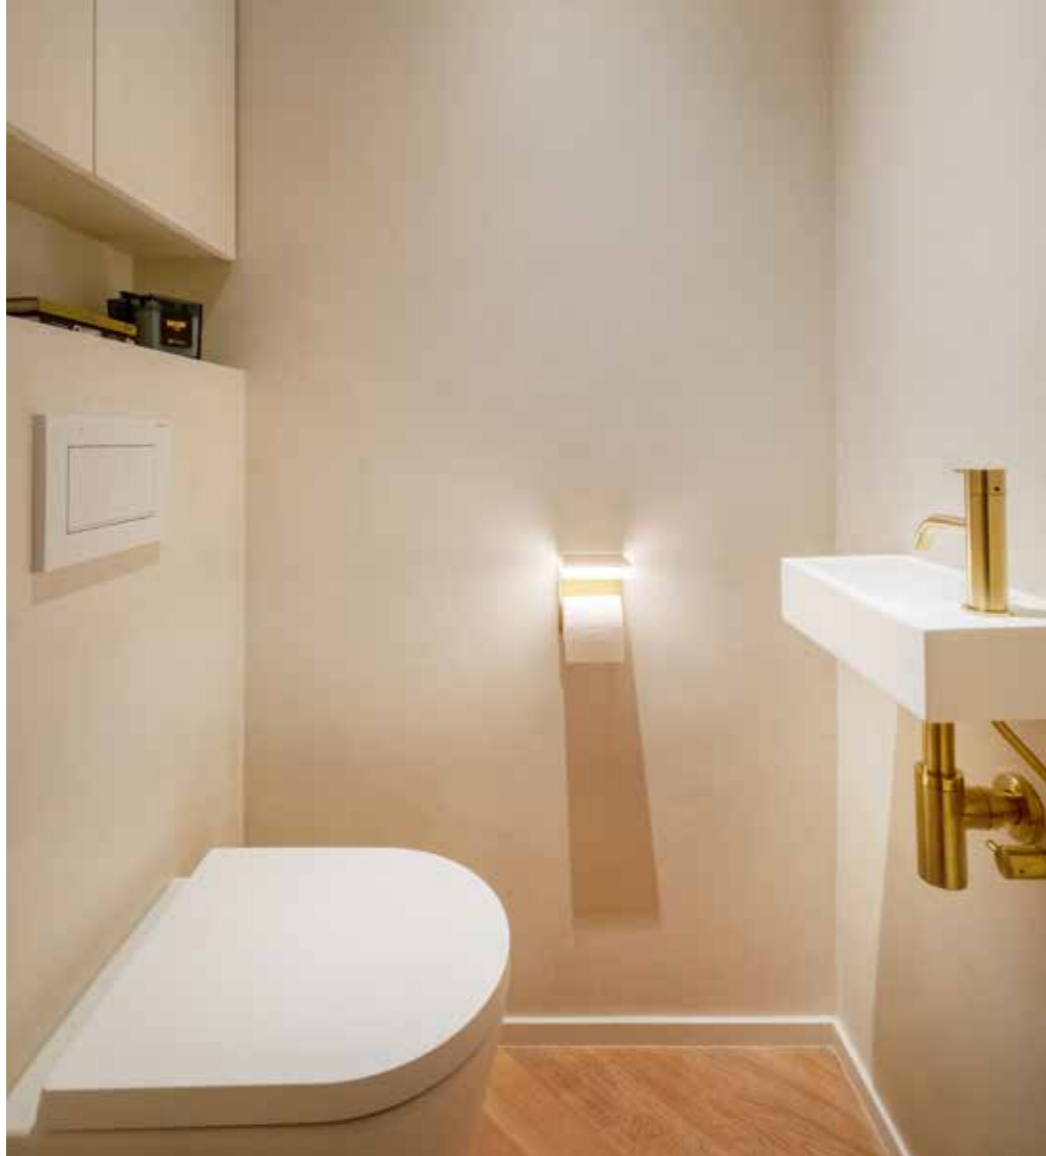

BB(B)	COLORS	02	Black		
		03	White		
		101	Soft Pink		
		103	Soft Blue		
		104	Soft Green		
		124	Kaki		
		140	Old Pink		
		141	Terracotta Red		
		142	Oxide Red		
		111	Brass Finish		
					RAL color on request

CCCCC	TYPE	300000	3000K / 3 W incl. non-dim driver

HH	COLOR TEMP.	WW	Warm white 3000K

Alu - PMMA