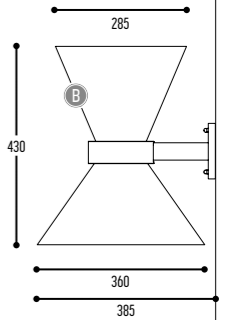

SL 53 WALL
3353-BB(B)914H-K

BB(B)	COLORS CONES	02		Black
		03		White
		150		Bronze Light
		151		Bronze Dark
		101		Soft Pink
		103		Soft Blue
		161		LS Blue
		104		Soft Green
		162		LS Green
		124		Kaki
		140		Old Pink
		141		Terracotta Red
142		Oxide Red		
			RAL color on request	
EFF	CRI • LUMENOUTPUT	906	LED	>90 CRI • 2x 600 Lm / 350 mA / 2x 6,4 W
		914	LED	>90 CRI • 2x 1400 Lm / 350 mA / 2x 14 W
H	COLOR TEMP	2	2700K	
		3	3000K	
K	DRIVER	1	No driver (CC)	
		0	Non dimmable (extern)	
		3	Dali (extern)	
		4	Phase cut (extern)