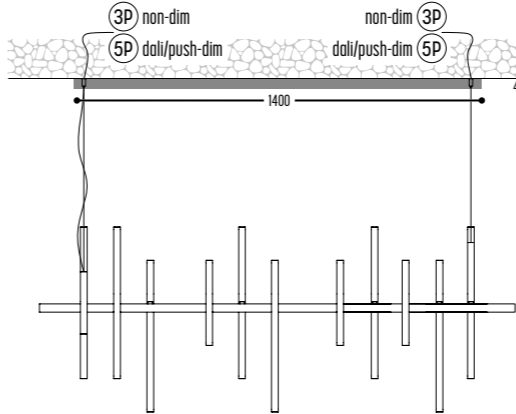

EQUALIZER 1600 / 04 NON-DIM or DALI/PUSH-DIM
3501-BB(B)-903H-DD-K-2-04