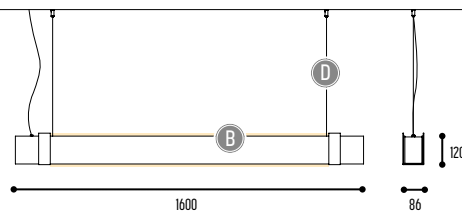

MR BEAM

design detail concept

reddot design award
winner 2017

MR.BEAM 1

1600 mm 2301-BBB-1H-DD-II(I)-[J]-LL-K

2200 mm 2306-BBB-1H-DD-II(I)-[J]-LL-K

2600 mm 2304-BBB-1H-DD-II(I)-[J]-LL-K

3400 mm 2307-BBB-1H-DD-II(I)-[J]-LL-K