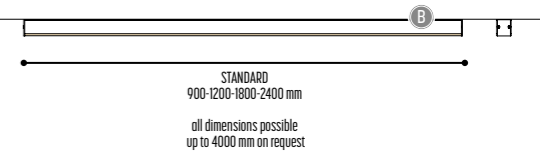

NINZA
[IP65] 1800-BB-FFGH-K-NN(N) SEALED-PLEXI 30x30mm
[IP67] 1803-BB-FFGH-K-NN(N) SEALED 30x35mm