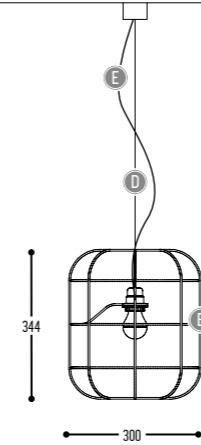

LA CAGE
600-BB(B)-005-DD-EE