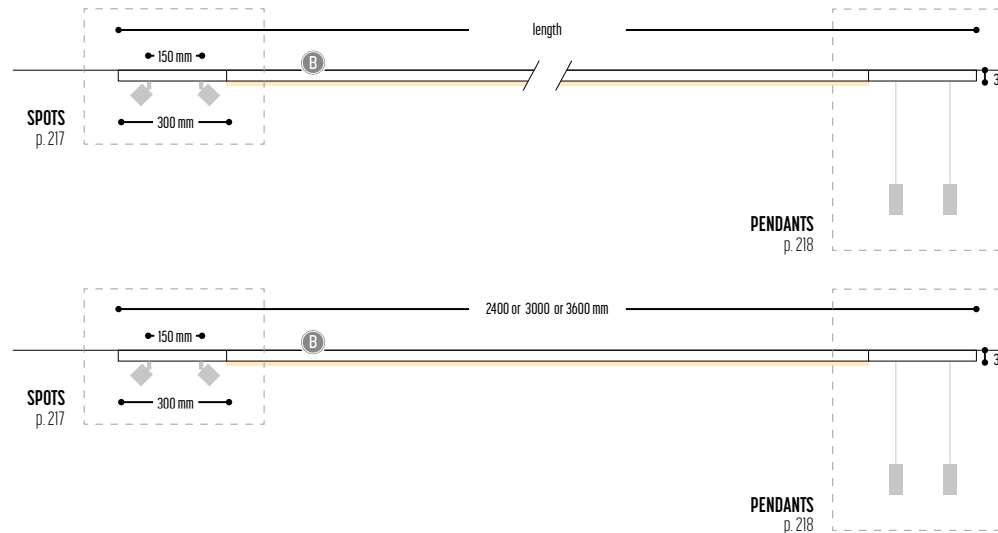

KITN SPOTS + LED-LINE + PENDANT

Composition following your choice
KITN CUSTOM MADE
2662-BB-S-20PH-K-M-length

KITN 6
2400 mm 2680-BB-S-20PH-K-M
3000 mm 2681-BB-S-20PH-K-M
3600 mm 2682-BB-S-20PH-K-M