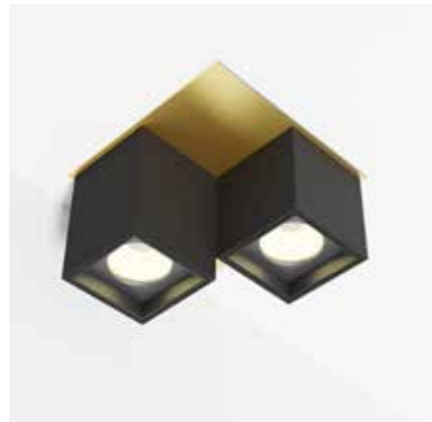

ZQUARE
design dark studio

ZQUARE 1
922-BB(B)-906GGH-K

ZQUARE 2
924-BB(B)-906GGH-K

ZQUARE 3
926-BB(B)-906GGH-II(I)-K

ZQUARE 4
927-BB(B)-906GGH-II(I)-K

ZQUARE MOVE
928-BB(B)-906GGH-II(I)-K

BB(B)	COLORS	Color
02	Black	Black
03	White	White
101	Soft Pink	Soft Pink
103	Soft Blue	Soft Blue
104	Soft Green	Soft Green
124	Kaki	Kaki
140	Old Pink	Old Pink
141	Terracotta Red	Terracotta Red
142	Oxide Red	Oxide Red
111	Brass Finish	Brass Finish
RAL color on request		