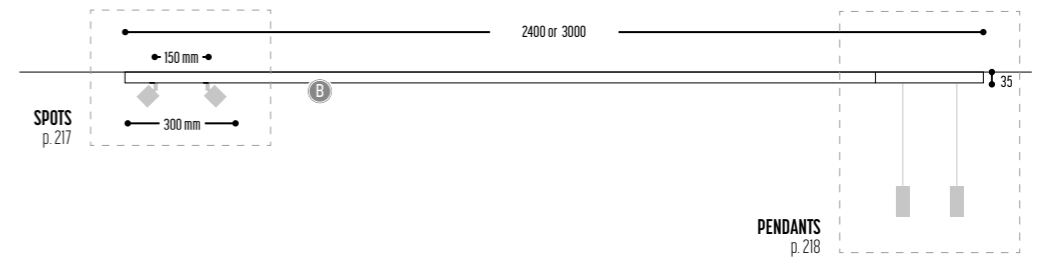

KITN 9

2400 mm 2687-BB-S-H-K-M

2400 mm 2687-BB-1-065-M

3000 mm 2688-BB-S-H-K-M

3000 mm 2688-BB-1-065-M