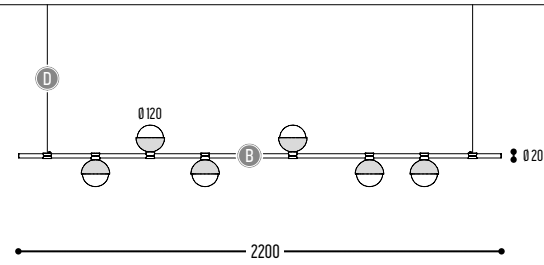

BB(B)	COLORS	02	Black
		03	White
		RAL color on request	
EFF	CRI • LUMENOUTPUT	906	>90 CRI • 600 Lm / 350 mA / 6 W
GG	GLOBE	20	Ø200
H	COLOR TEMP.	0	N.A.
		1	2200K
		2	2700K
		3	3000K
II	GLOBE color	00	Transparant
DD	SUSP. CABLE	01	1,5 m
		02	2,5 m
		03	5 m
K	DRIVER	0	Non dimmable (extern)
		3	Dali (extern)

BB(B)	COLORS	02	Black
		03	White
		RAL color on request	
CCC	TYPE G9	071	LED (MAX 6 W)
GG	GLOBE	12	Ø120
II	GLOBE color	13	Glass White
DD	SUSP. CABLE	01	1,5 m
		02	2,5 m
		03	5 m