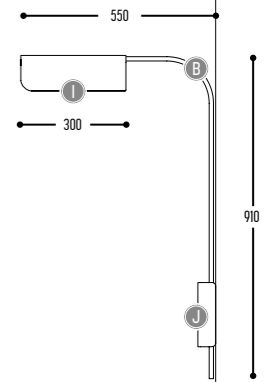

BB(B)	COLORS	02	Black		
		03	White		
		10	Alu Satinated		
FF	LED	26	>90 CRI • 620 Lm / 26 W/m (WALL M) >90 CRI • 820 Lm / 26 W/m (WALL)		
		H	COLOR TEMP.	2	2700K
				3	3000K
				4	4000K
II(I)	COLORS	02	Black		
		03	White		
		10	Alu Satinated		
		150	Bronze Light		
		151	Bronze Dark		
		111	Brass Finish		
		101	Soft Pink		
		103	Soft Blue		
		104	Soft Green		
		124	Kaki		
		140	Old Pink		
		141	Terracotta Red		
		142	Oxide Red		
				RAL color on request	
JJ(J)	COLORS	02	Black		
		03	White		
		10	Alu Satinated		
		150	Bronze Light		
		151	Bronze Dark		
		111	Brass Finish		
		101	Soft Pink		
		103	Soft Blue		
		104	Soft Green		
		124	Kaki		
		140	Old Pink		
		141	Terracotta Red		
		142	Oxide Red		
				RAL color on request	
K	DRIVER	1	No driver (24V)		
		0	Non dimmable (intern)		
		3	Dali (extern)		
		4	Phase cut (intern)		

BENDIT WALL M
3450-BB(B)-H-II(I)-JJ(J)-K