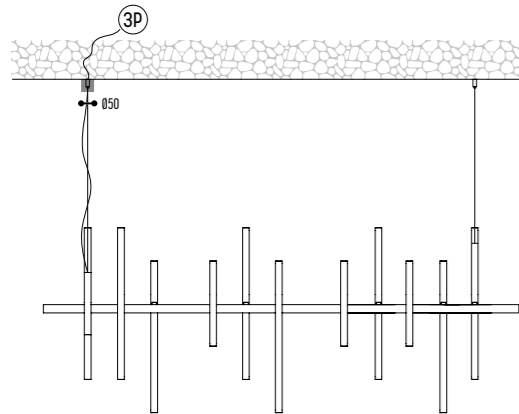

CONCRETE CEILING
DRIVER REMOTE

EQUALIZER 1600 / 01 NON-DIM or DALI/PUSH-DIM
3501-BB(B)-903H-DD-K-1-01