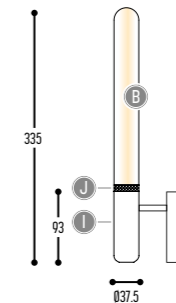

CHIQUÉ 30.4 WALL
2605-BB(B)-904H-II(I)-JJ(J)-K