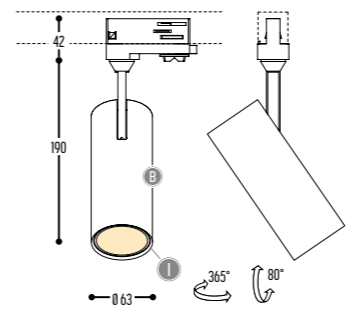

Alvino \_ Fugozzi

The Motel

TUKI 60 TRACK  
1346-BB-EFFGGH-I-K

TRACK RAIL: to be ordered separately  
Compatible with EUTRAC, GLOBAL & POWERGEAR

DALI - version  
TRACK RAIL: to be ordered separately  
Compatible with GLOBAL & POWERGEAR