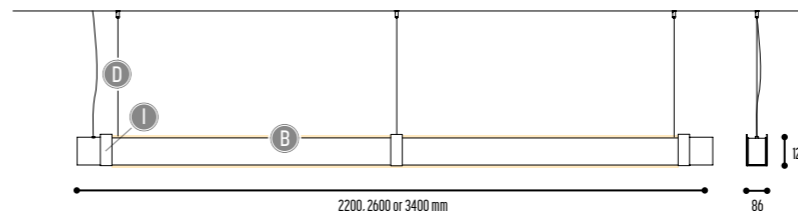

MR BEAM

design detail concept

reddot design award
winner 2017

MR.BEAM 1

1600 mm 2301-BBB-1H-DD-II(I)-[J]-LL-K

2200 mm 2306-BBB-1H-DD-II(I)-[J]-LL-K

2600 mm 2304-BBB-1H-DD-II(I)-[J]-LL-K

3400 mm 2307-BBB-1H-DD-II(I)-[J]-LL-K