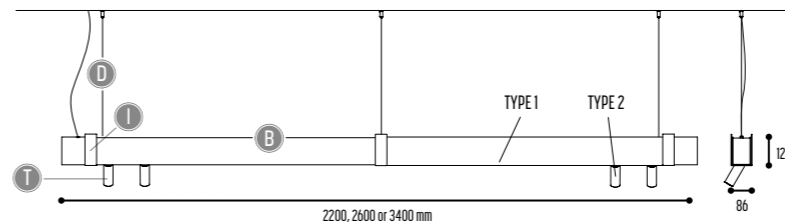

2200 mm 2308-BBB-1H-DD-II(I)-(J)-LL-K-T
2600 mm 2305-BBB-1H-DD-II(I)-(J)-LL-K-T
3400 mm 2309-BBB-1H-DD-II(I)-(J)-LL-K-T