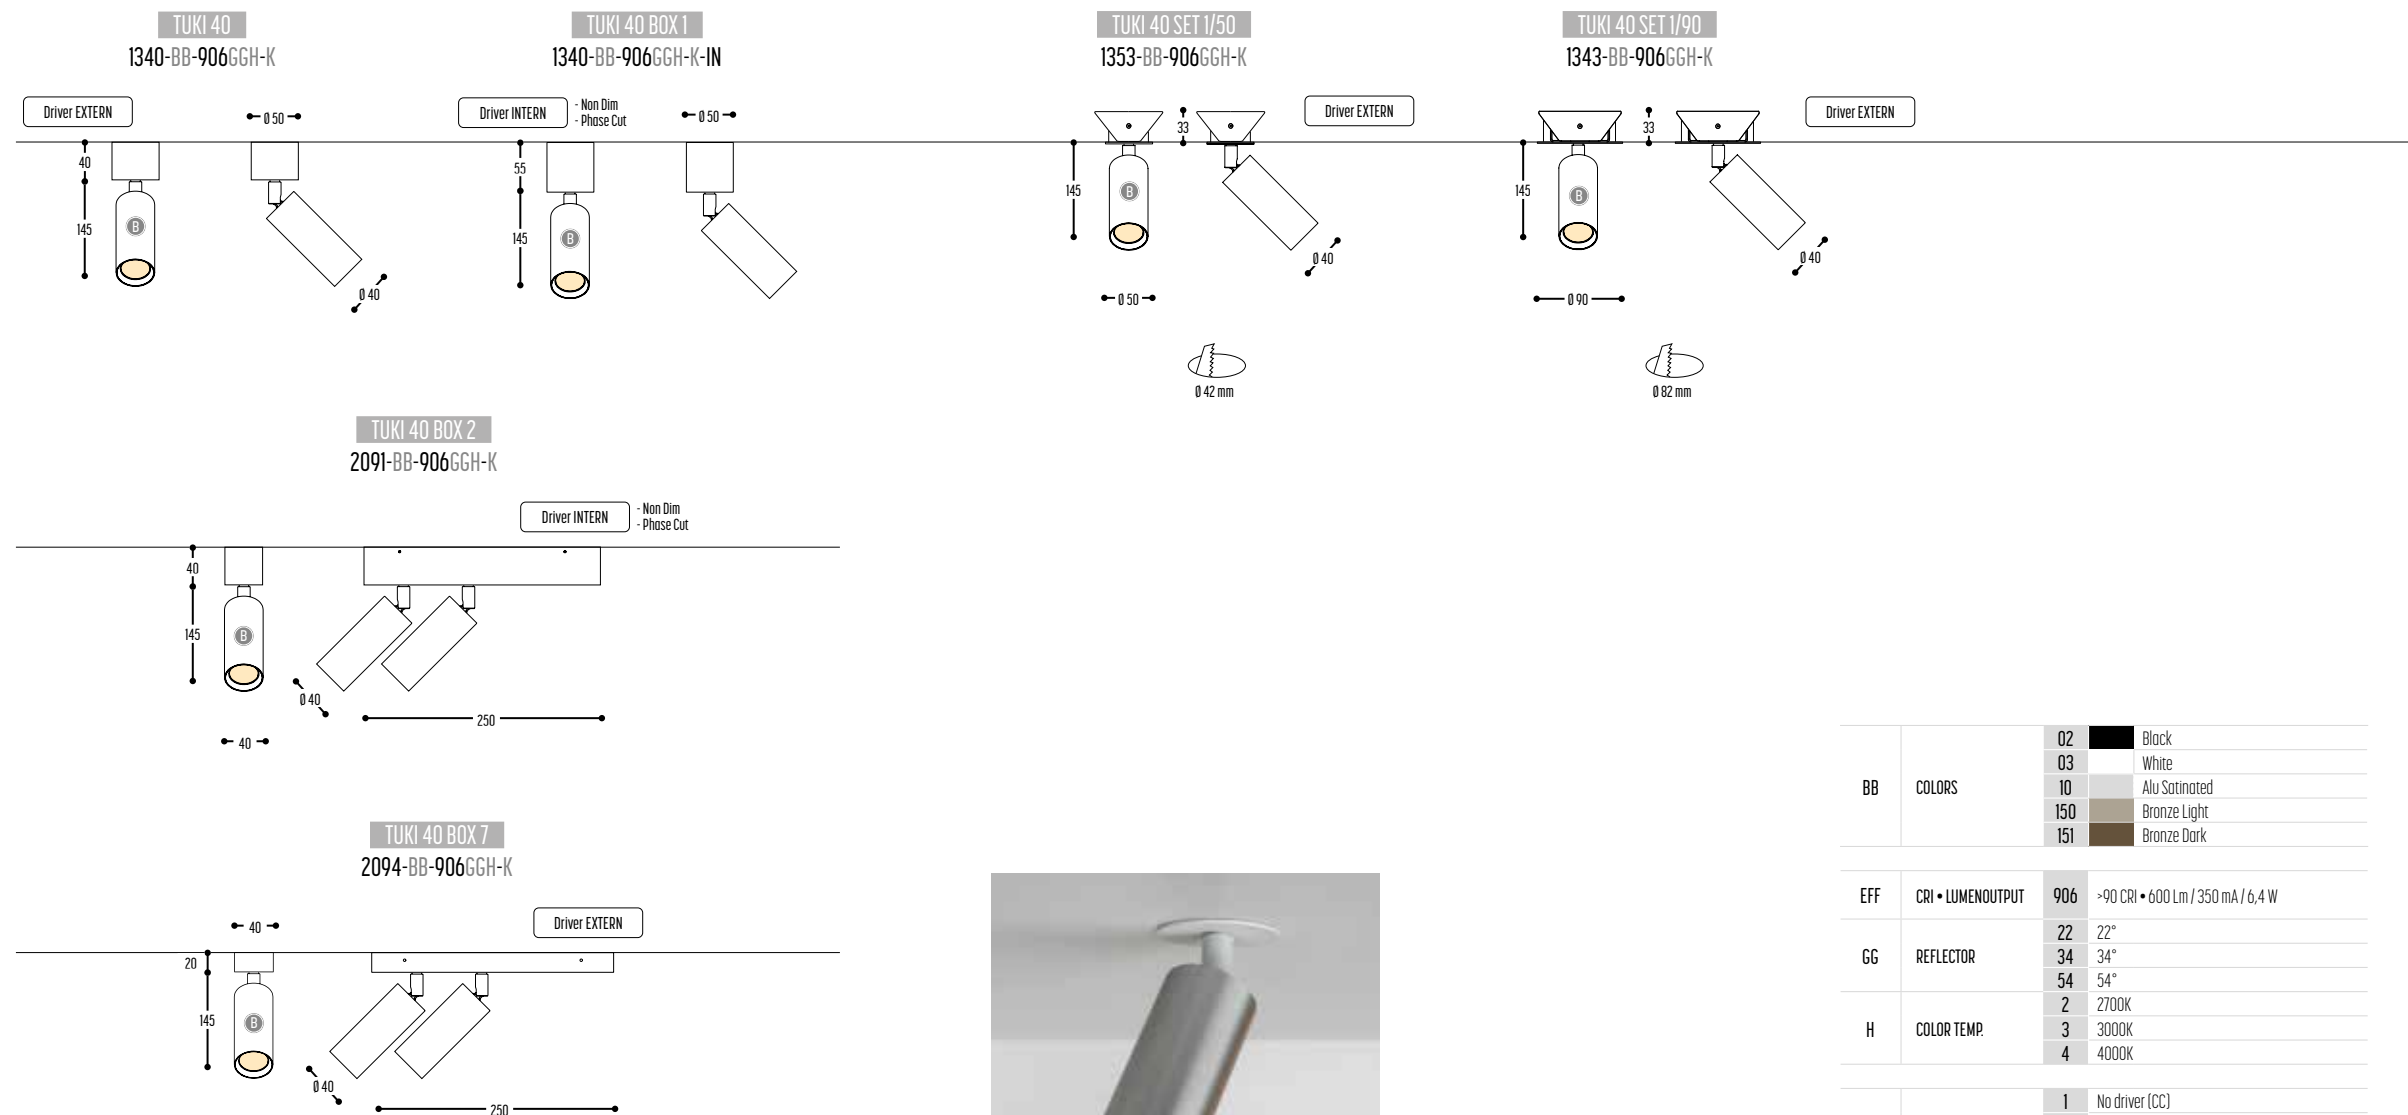

BB	COLORS	02	Black	
		03	White	
		10	Alu Satinated	
		150	Bronze Light	
		151	Bronze Dark	
EFF	CRI • LUMENOUTPUT	906	>90 CRI • 600 Lm / 350 mA / 6,4 W	
		GG	REFLECTOR	22 22° 34 34° 54 54°
H	COLOR TEMP.	2	2700K	
		3	3000K	
		4	4000K	
K	DRIVER	1	No driver (CC)	
		0	Non dimmable (intern)	
		3	Dali (extern)	
		4	Phase cut (extern)	

Alu