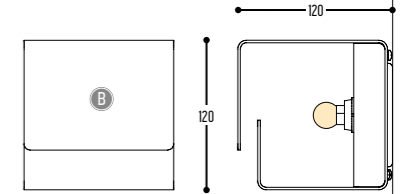

BB(B)	COLORS	02		Black
		03		White
		101		Soft Pink
		103		Soft Blue
		104		Soft Green
		124		Kaki
		140		Old Pink
		141		Terracotta Red
		142		Oxide Red
		150		Bronze Light
		151		Bronze Dark
		111		Brass Finish
			RAL color on request	
CCC	TYPE G9	071		G9 - LED 6W - 500lm
EFF	CRI • LUMENOUTPUT	805	CC LED	>90 CRI • 1x 400 Lm / 700 mA / 4 W
GG	REFLECTOR	00	N.A.	
H	COLOR TEMP.	2	2700K	
		3	3000K	
K	DRIVER	1	No driver	
		0	Non dimmable (extern)	
		3	Dali (extern)	
		4	Phase cut (extern)