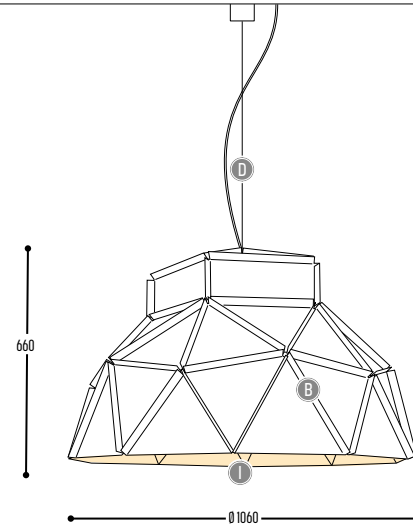

Aluminium    

APOLLO

design romy kühne

Marmelade HQ _ Detail Concept

Watt the firms _Kras architecten

Miras _ Buro Project

APOLLO
740-BB-001-DD-II(I)
740-BB-930002-DD-II(I)-K

BB(B)	COLOR OUTSIDE	02	Black
		03	White
CCC	TYPE E27	001	LED / Globe (MAX 15 W)
EFF	CRI • LUMENOUTPUT	930	>90 CRI • 1400 Lm / 350 mA / 14 W
GG	REFLECTOR	00	N.A.
H	COLOR TEMP.	2	2700K
DD	SUSP. CABLE	02	2,5 m
		03	5 m
II(I)	COLOR INSIDE	02	Black
		03	White
		101	Soft Pink
		103	Soft Blue
		104	Soft Green
		124	Kaki
		140	Old Pink
		141	Terracotta Red
		142	Oxide Red
		111	Brass Finish
K	DRIVER	0	Non dimmable (intern)
		3	Dali (intern)