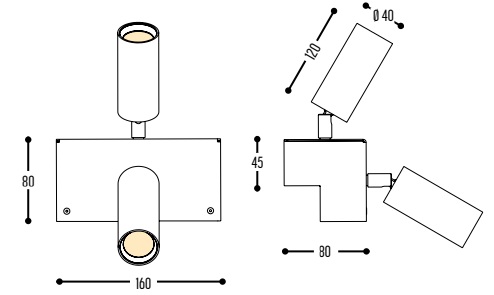

Driver INTERN **TORNER DUO IP44**
1610-BB-906GGH-K

Driver INTERN **TORNER TRIO IP44**
1611-BB-906GGH-K