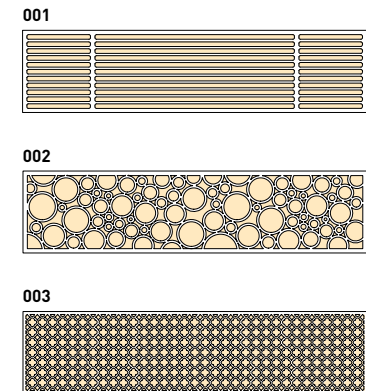

BB(B)	COLORS	02	Black
		03	White
		151	Bronze Dark
		RAL color on request	
PAT	PATTERN	001	
		002	
		003	
FF	LED	36	>90 CRI • 3780Lm / 36 W
H	COLOR TEMP.	3	3000K
		4	4000K
(J) optional	UPLIGHT	1	>90 CRI • 3780Lm / 36 W
DD	SUSP. CABLE	01	1,5 m
		02	2,5 m
K	DRIVER	0	Non dimmable
		3	Dali
		4	Phase cut