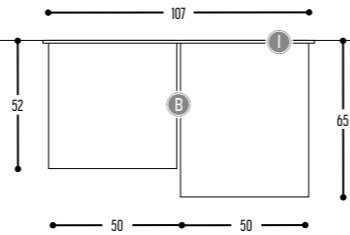

ZQUARE
design dark studio

ZQUARE 1
922-BB(B)-906GGH-K

ZQUARE 2
924-BB(B)-906GGH-K

ZQUARE 3
926-BB(B)-906GGH-II(I)-K

ZQUARE 4
927-BB(B)-906GGH-II(I)-K

ZQUARE MOVE
928-BB(B)-906GGH-II(I)-K

BB(B)	COLORS	Color
02	Black	Black
03	White	White
101	Soft Pink	Soft Pink
103	Soft Blue	Soft Blue
104	Soft Green	Soft Green
124	Kaki	Kaki
140	Old Pink	Old Pink
141	Terracotta Red	Terracotta Red
142	Oxide Red	Oxide Red
111	Brass Finish	Brass Finish
RAL color on request		