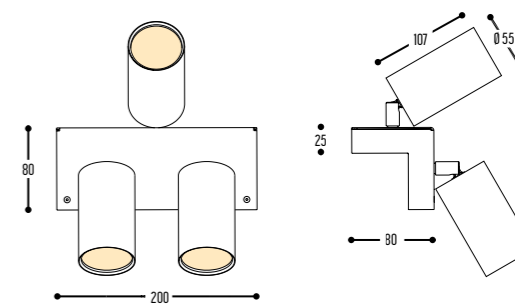

TORNER GU10 TRIO
1603-BB-065