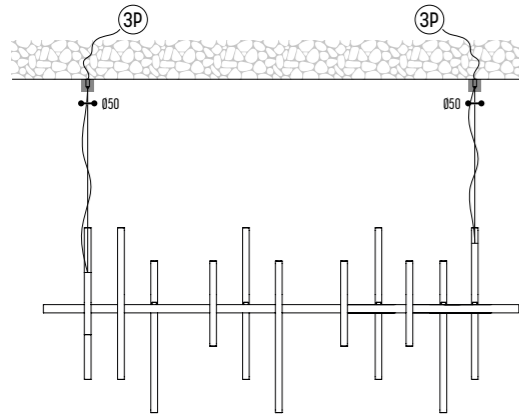

EQUALIZER 1600 / 02 NON-DIM or DALI/PUSH-DIM
3501-BB(B)-903H-DD-K-2-02