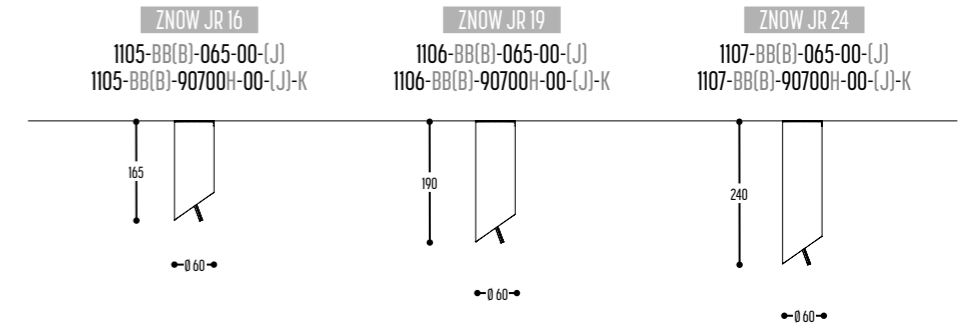

Metal-Alu

ZNOW
design anthony boelaert

GERMAN
DESIGN
AWARD
SPECIAL
2016

interior
innovation
award
2015

Selection

BB(B)	COLORS	02	Black		
		03	White		
		101	Soft Pink		
		103	Soft Blue		
		104	Soft Green		
		124	Kaki		
		140	Old Pink		
		141	Terracotta Red		
		142	Oxide Red		
		111	Brass Finish		
		150	Bronze Light		
		151	Bronze Dark		
		RAL color on request			
		CCC	TYPE GUID	065	LED (MAX 7,5 W)
		EFF	CRI • LUMENOUTPUT	910	>90 CRI • 1100 Lm / 250 mA / 8,3 W
915	>90 CRI • 1500 Lm / 350 mA / 11,6 W				
H	COLOR TEMP.	2	2700K		
		3	3000K		
K	DRIVER	1	No driver (CC)		
		0	Non dimmable (intern)		
		3	Dali (extern)		
(J)	MIRROR optional	1	rotatable mirror		