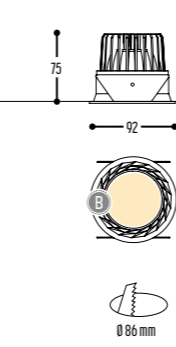

ATSJI
[IP20] 1335-BB(B)-EFFGGH-K
[IP44] 1336-BB(B)-EFFGGH-K