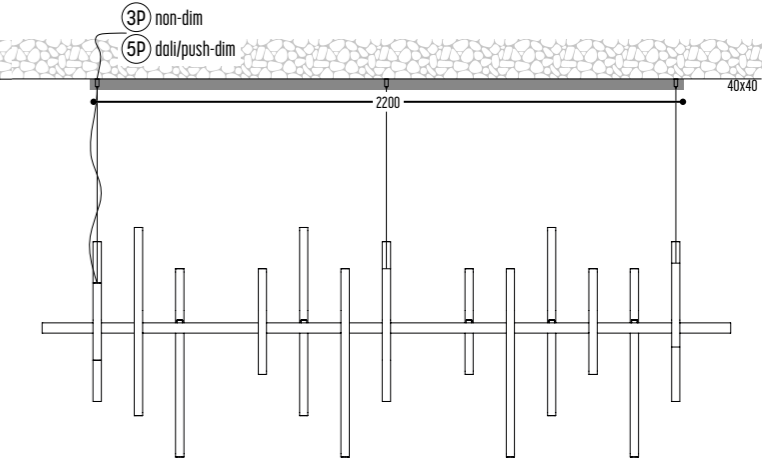

EQUALIZER 2500 / 03 NON-DIM or DALI/PUSH-DIM
3500-BB(B)-903H-DD-K-1-03