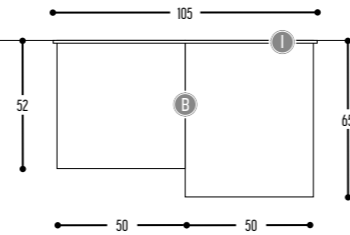

ZQUARE
design dark studio

ZQUARE 1
922-BB(B)-906GGH-K

ZQUARE 2
924-BB(B)-906GGH-K

ZQUARE 3
926-BB(B)-906GGH-II(I)-K

ZQUARE 4
927-BB(B)-906GGH-II(I)-K

ZQUARE MOVE
928-BB(B)-906GGH-II(I)-K

BB(B)	COLORS	Color
02	Black	Black
03	White	White
101	Soft Pink	Soft Pink
103	Soft Blue	Soft Blue
104	Soft Green	Soft Green
124	Kaki	Kaki
140	Old Pink	Old Pink
141	Terracotta Red	Terracotta Red
142	Oxide Red	Oxide Red
111	Brass Finish	Brass Finish
RAL color on request		