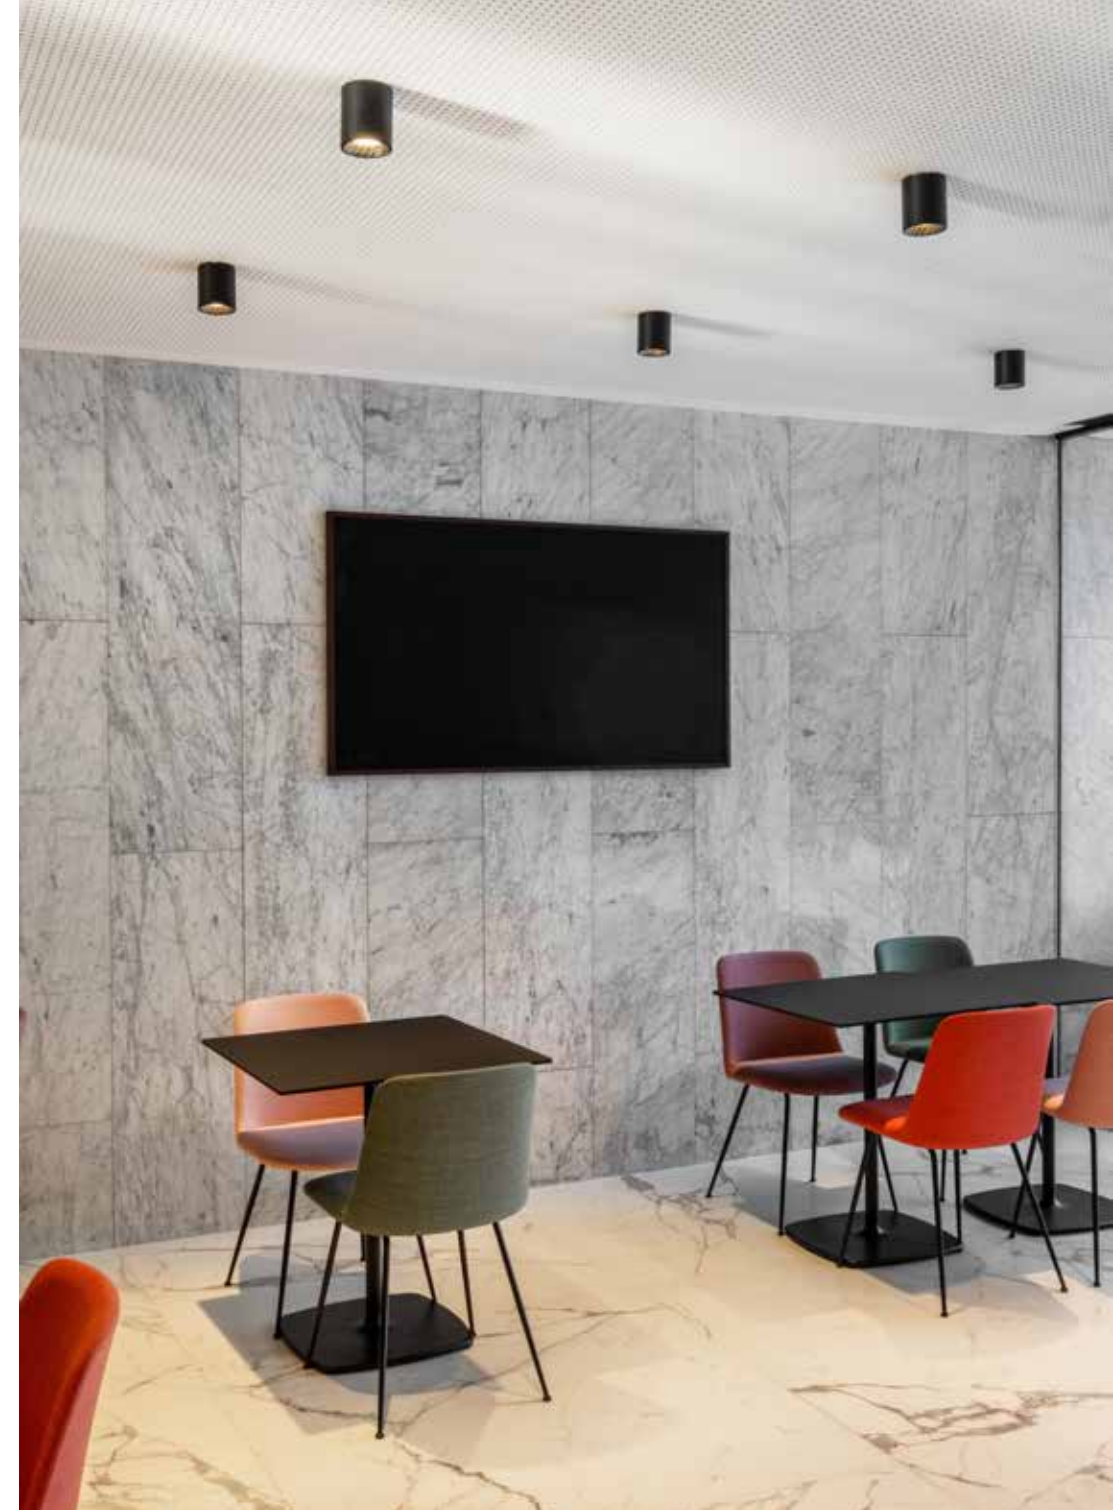

ATSJI
design skwon