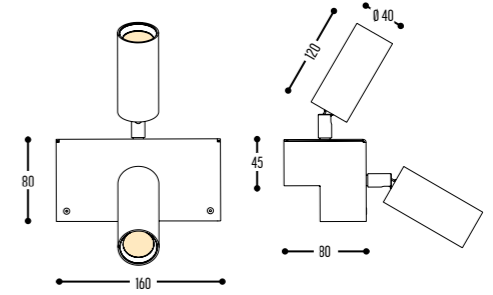

Driver INTERN **TORNER DUO IP44**
1610-BB-906GGH-K

Driver INTERN **TORNER TRIO IP44**
1611-BB-906GGH-K