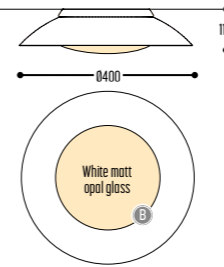

SQUARE MOON
3400-BB(B)-FFH-II-K

TALORE
design dark studio

Z33 Design Museum _ Architect Francesco Torzo

TALORE
2570-BB(B)-813003-K

BB(B)	COLORS	02	Black
		03	White
		101	Soft Pink
		103	Soft Blue
		104	Soft Green
		124	Kaki
		140	Old Pink
		141	Terracotta Red
		142	Oxide Red
		111	Brass Finish
		150	Bronze Light
151	Bronze Dark		
		RAL color on request	
EFF	CRI • LUMENOUTPUT	813	>80 CRI • 1350 Lm / 550 mA / 19 W
GG	REFLECTOR	00	N.A.
H	COLOR TEMP.	3	3000K
K	DRIVER	1	No driver (CC)
		0	Non dimmable (intern)
		3	Dali (intern)