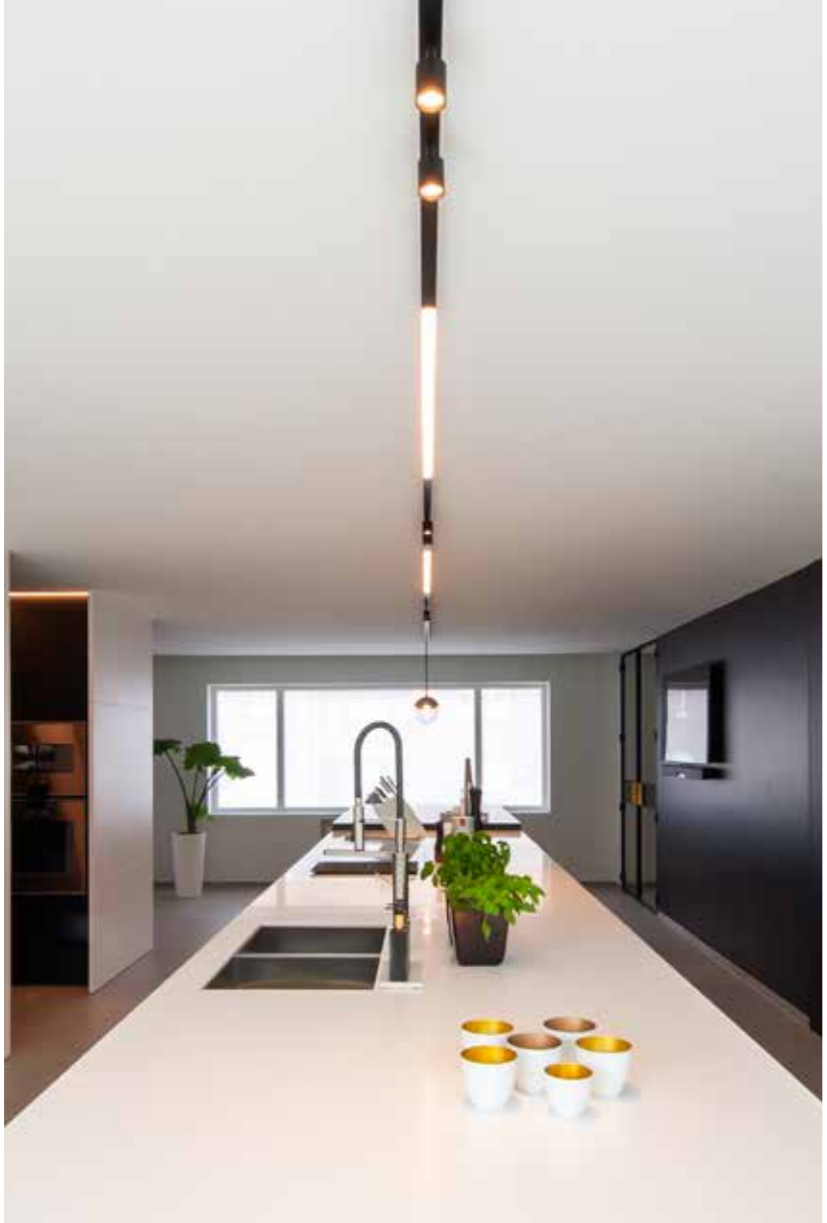

KITN SPOTS + LED-LINE

Composition following your choice  
**KITN CUSTOM MADE**  
 2662-BB-20PH-K-length

- KITN 3**  
 2400 mm 2665-BB-20PH-K  
 3000 mm 2666-BB-20PH-K  
 3600 mm 2667-BB-20PH-K

- KITN 4**  
 2400 mm 2670-BB-S-20PH-K  
 3000 mm 2671-BB-S-20PH-K  
 3600 mm 2672-BB-S-20PH-K

## KITN SPOTS + LED-LINE + PENDANT

Composition following your choice  
**KITN CUSTOM MADE**  
 2662-BB-S-20PH-K-M-length

**KITN 6**  
 2400 mm 2680-BB-S-20PH-K-M  
 3000 mm 2681-BB-S-20PH-K-M  
 3600 mm 2682-BB-S-20PH-K-M