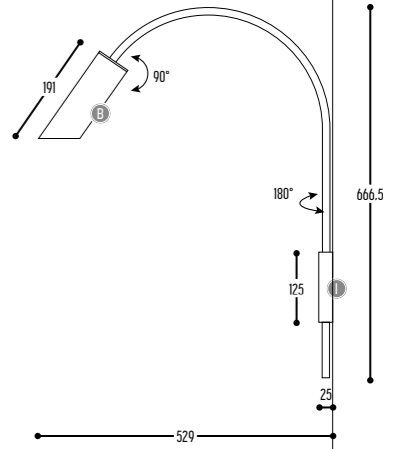

WALLSTER JR
1120-BB-90600H-II(I)-K

BB(B)	COLORS	02		Black
		03		White
EFF	CRI • LUMENOUTPUT	906	LED	>90 CRI • 600 Lm / 180 mA / 6,4 W
GG	REFLECTOR	00	N.A.	
H	COLOR TEMP.	2	2700K	
		3	3000K	
		4	4000K	
II(I)	COLORS	02		Black
		03		White
		110		Brass
		150		Bronze light
K	DRIVER	1	No driver (CC)	
		0	Non dimmable (intern)	
		3	Dali (extern)	
		3	Phase cut (extern)	

Metal-Alu