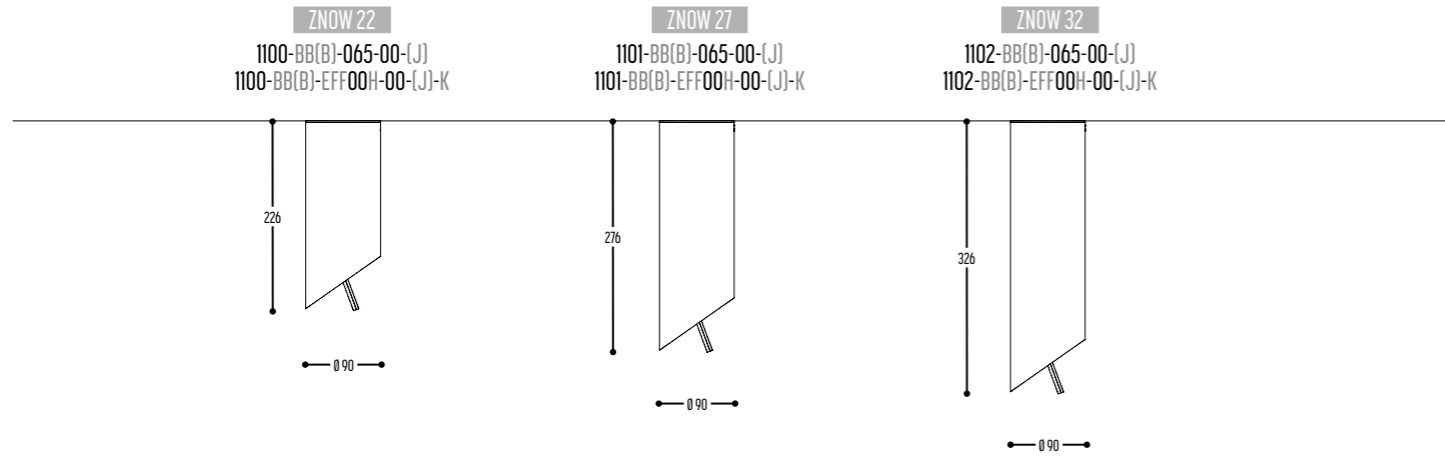

BB(B)	COLORS	02	Black		
		03	White		
		101	Soft Pink		
		103	Soft Blue		
		104	Soft Green		
		124	Kaki		
		140	Old Pink		
		141	Terracotta Red		
		142	Oxide Red		
		111	Brass Finish		
		150	Bronze Light		
		151	Bronze Dark		
		RAL color on request			
		CCC	TYPE GUID	065	LED (MAX 7,5 W)
EFF	CRI • LUMENOUTPUT	910	>90 CRI • 1100 Lm / 250 mA / 8,3 W		
		915	>90 CRI • 1500 Lm / 350 mA / 11,6 W		
H	COLOR TEMP.	2	2700K		
		3	3000K		
K	DRIVER	1	No driver (CC)		
		0	Non dimmable (intern)		
		3	Dali (extern)		
(J)	MIRROR optional	1	rotatable mirror