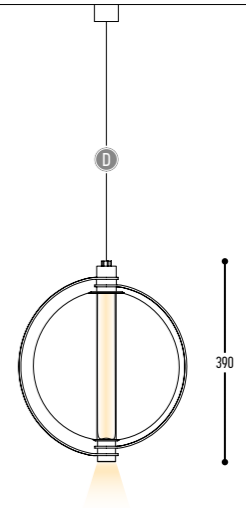

PE - Alu

CUIABA

design clidier françois

⚠️ DISCLAIMER – Nature decides the look of alabaster!

CUIABA S
3103-134-90454H-DD-151-K

BB(B)	COLORS	134	Alabaster
EFF	CRI • LUMENOUTPUT	904	>90 CRI • 600 Lm / 350 mA / 6,4 W (CC) >90 CRI • 24V / 6,6 W (CV)
	ALABASTER		
GG	REFLECTOR	54	54°
H	COLOR TEMP.	2	2700K
		3	3000K
DD	SUSP. CABLE	01	1,5 m
		02	2,5 m
II(I)	COLOR	151	Bronze Dark (BRD)
K	DRIVER	1	No driver (2 drivers extern)
		0	Non dimmable (2 drivers intern)
		3	Dali (2 drivers extern)
		4	Phase cut (2 drivers intern)