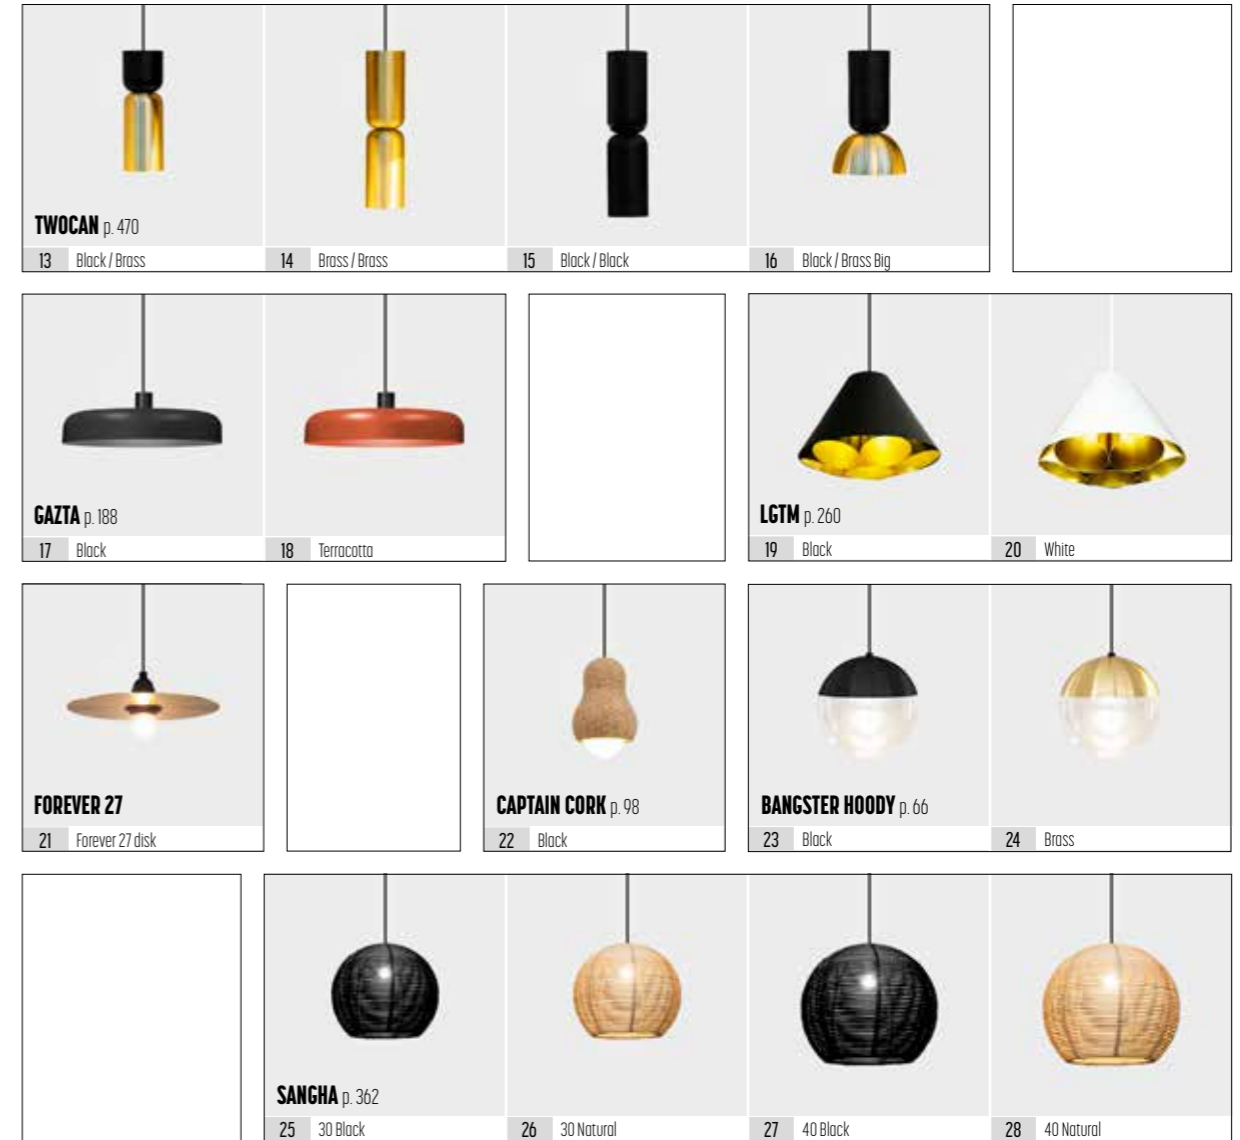

SPOTS + LED-LINE

p. 232

SPOTS LED-LINE+ PENDANT

p. 238

— KITN SPOTS —

1 TOQI

GU10

2 TIKI

3 TUKI 40

4 PETI

5 PETU

LED

If you haven't found what you are looking for, **contact us**, we make it happen!

KITN  
design dark studio

CUSTOM MADE  
your dream -our challenge

— KITN **PENDANTS** LED —

If you haven't found what you are looking for, **contact us**, we make it happen!

— KITN **PENDANTS** 230V / G9-E27 —