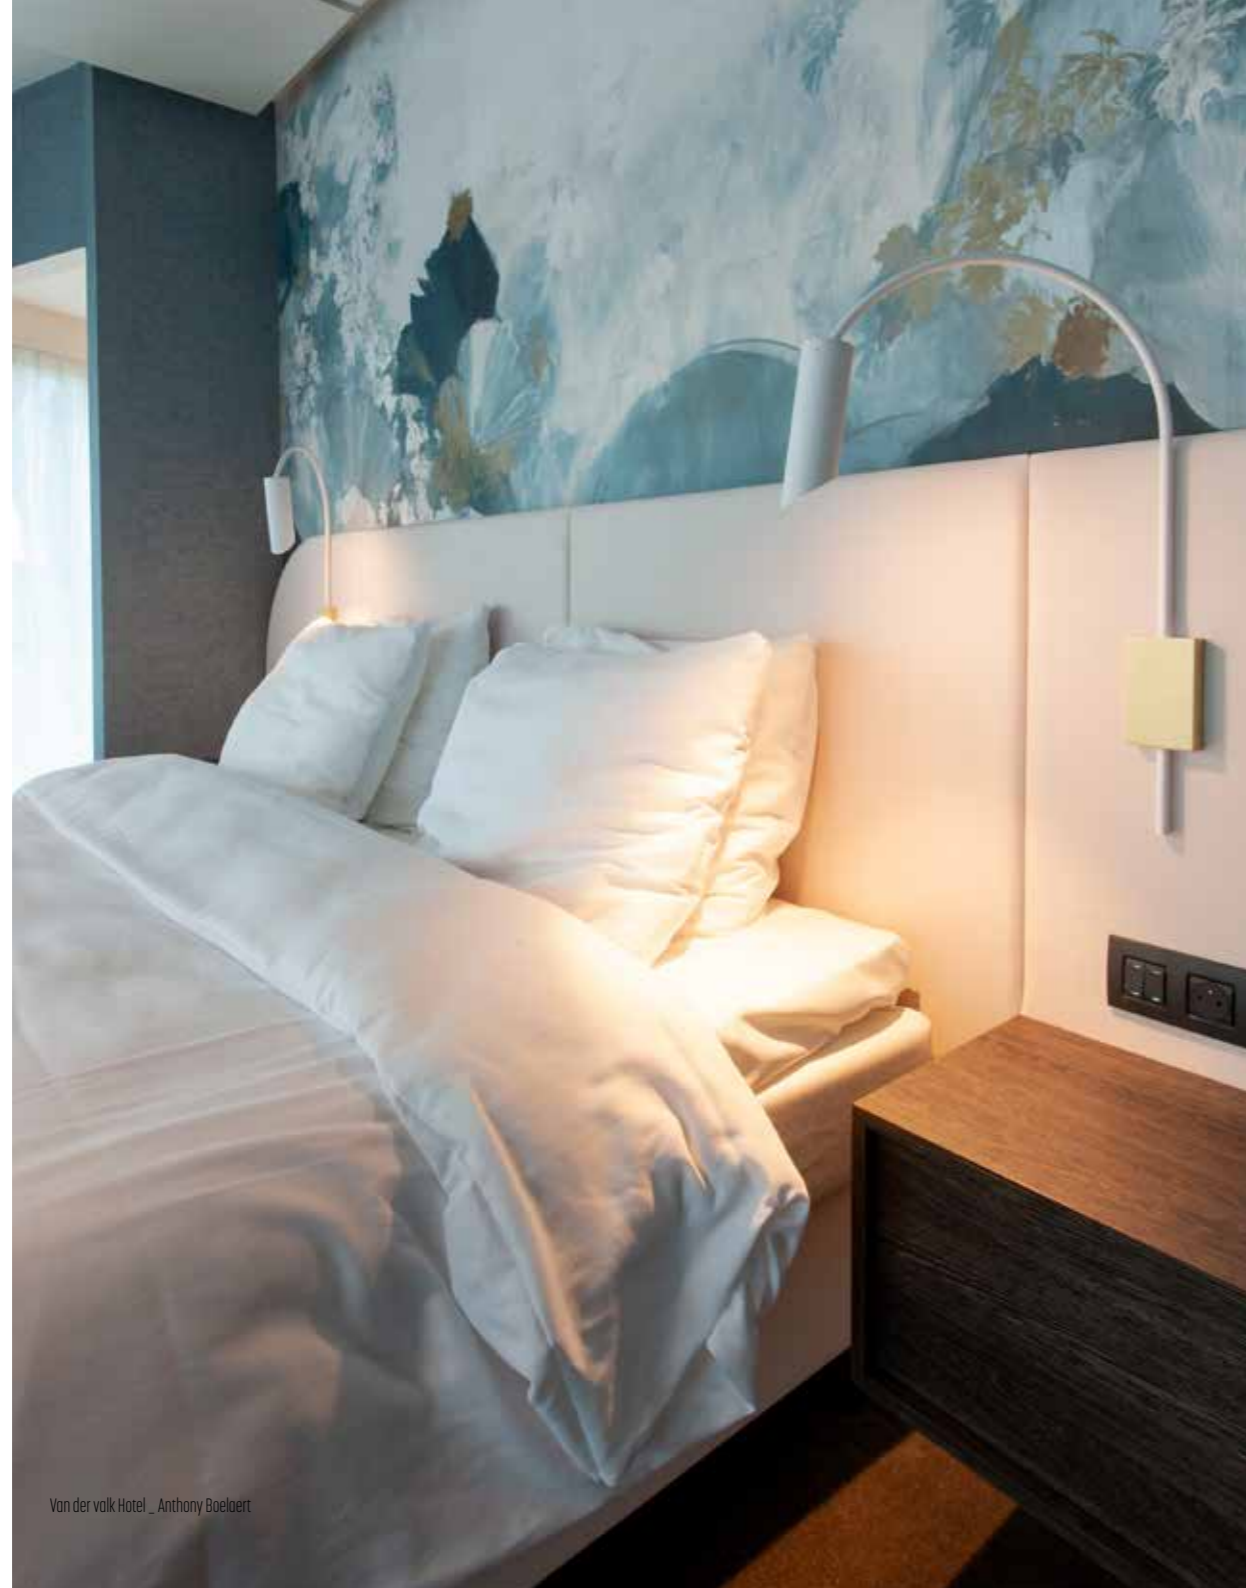

WALLSTER JR
1120-BB-90600H-II(I)-K

BB(B)	COLORS	02		Black
		03		White
EFF	CRI • LUMENOUTPUT	906	LED	>90 CRI • 600 Lm / 180 mA / 6,4 W
GG	REFLECTOR	00	N.A.	
H	COLOR TEMP.	2	2700K	
		3	3000K	
		4	4000K	
II(I)	COLORS	02		Black
		03		White
		110		Brass
		150		Bronze light
		151		Bronze dark
K	DRIVER	1	No driver (CC)	
		0	Non dimmable (intern)	
		3	Dali (extern)	
		3	Phase cut (extern)