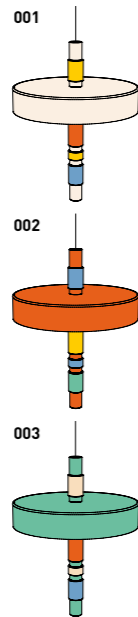

COLOR THEMES