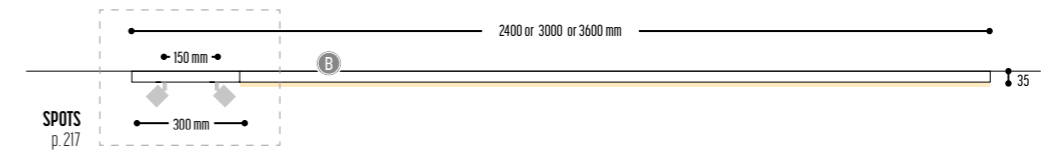

KITN SPOTS + LED-LINE

Composition following your choice  
**KITN CUSTOM MADE**  
 2662-BB-20PH-K-length

- KITN 3**  
 2400 mm 2665-BB-20PH-K  
 3000 mm 2666-BB-20PH-K  
 3600 mm 2667-BB-20PH-K

- KITN 4**  
 2400 mm 2670-BB-S-20PH-K  
 3000 mm 2671-BB-S-20PH-K  
 3600 mm 2672-BB-S-20PH-K