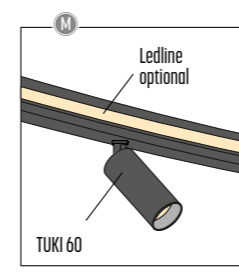

HIHOPE MOVE
AAAA-BB(B)-DD-M-II-H-(J)-K

AAAA	MODEL DIAMETER	1931	Ø 8500 mm - 20 spots	
		1932	Ø 6000 mm - 15 spots	
		1933	Ø 4500 mm - 12 spots	
		1934	Ø 3000 mm - 10 spots	
BB(B)	COLOR RING	02	Black	
		03	White	
		111	Brass Finish	
		RAL color on request		
DD	SUSP. CABLE	01	1,5 m	
		02	2,5 m	
		03	5 m	
M	SPOT	TUKI 60	2	>90CRI • 895 Lm / 350mA / 15W / 34° (per spot)
II	COLOR SPOT	02	Black	
		03	White	
H	COLOR TEMP.	2	2700K	
		3	3000K	
		4	4000K	
(J)	INLIGHT (optional)	1	Ledline 14 W / m	
K	DRIVER	0	Non dimmable (extern)	
		3	Dali (extern)	