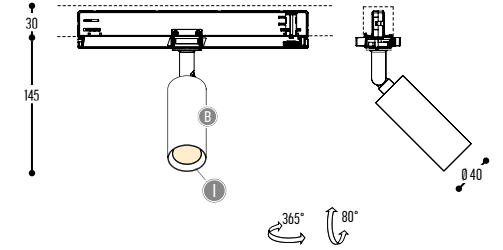

ACCESSORIES p. 523

	HONEYCOMB	172-9005-438099	Black
		172-9003-438099	White
		172-0112-438099	Gold

TUKI 40 TRACK
1341-BB-906GGH-K

TRACK RAIL: to be ordered separately
Compatible with EUTRAC, GLOBAL & POWERGEAR