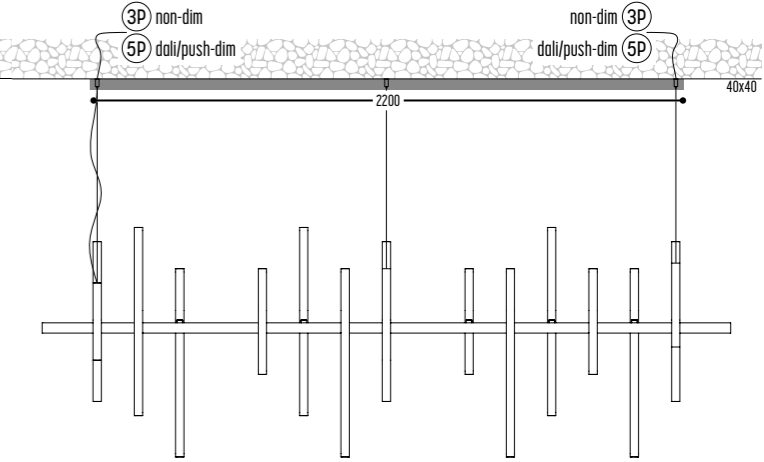

EQUALIZER 2500 / 04 NON-DIM or DALI/PUSH-DIM
3500-BB(B)-903H-DD-K-2-04