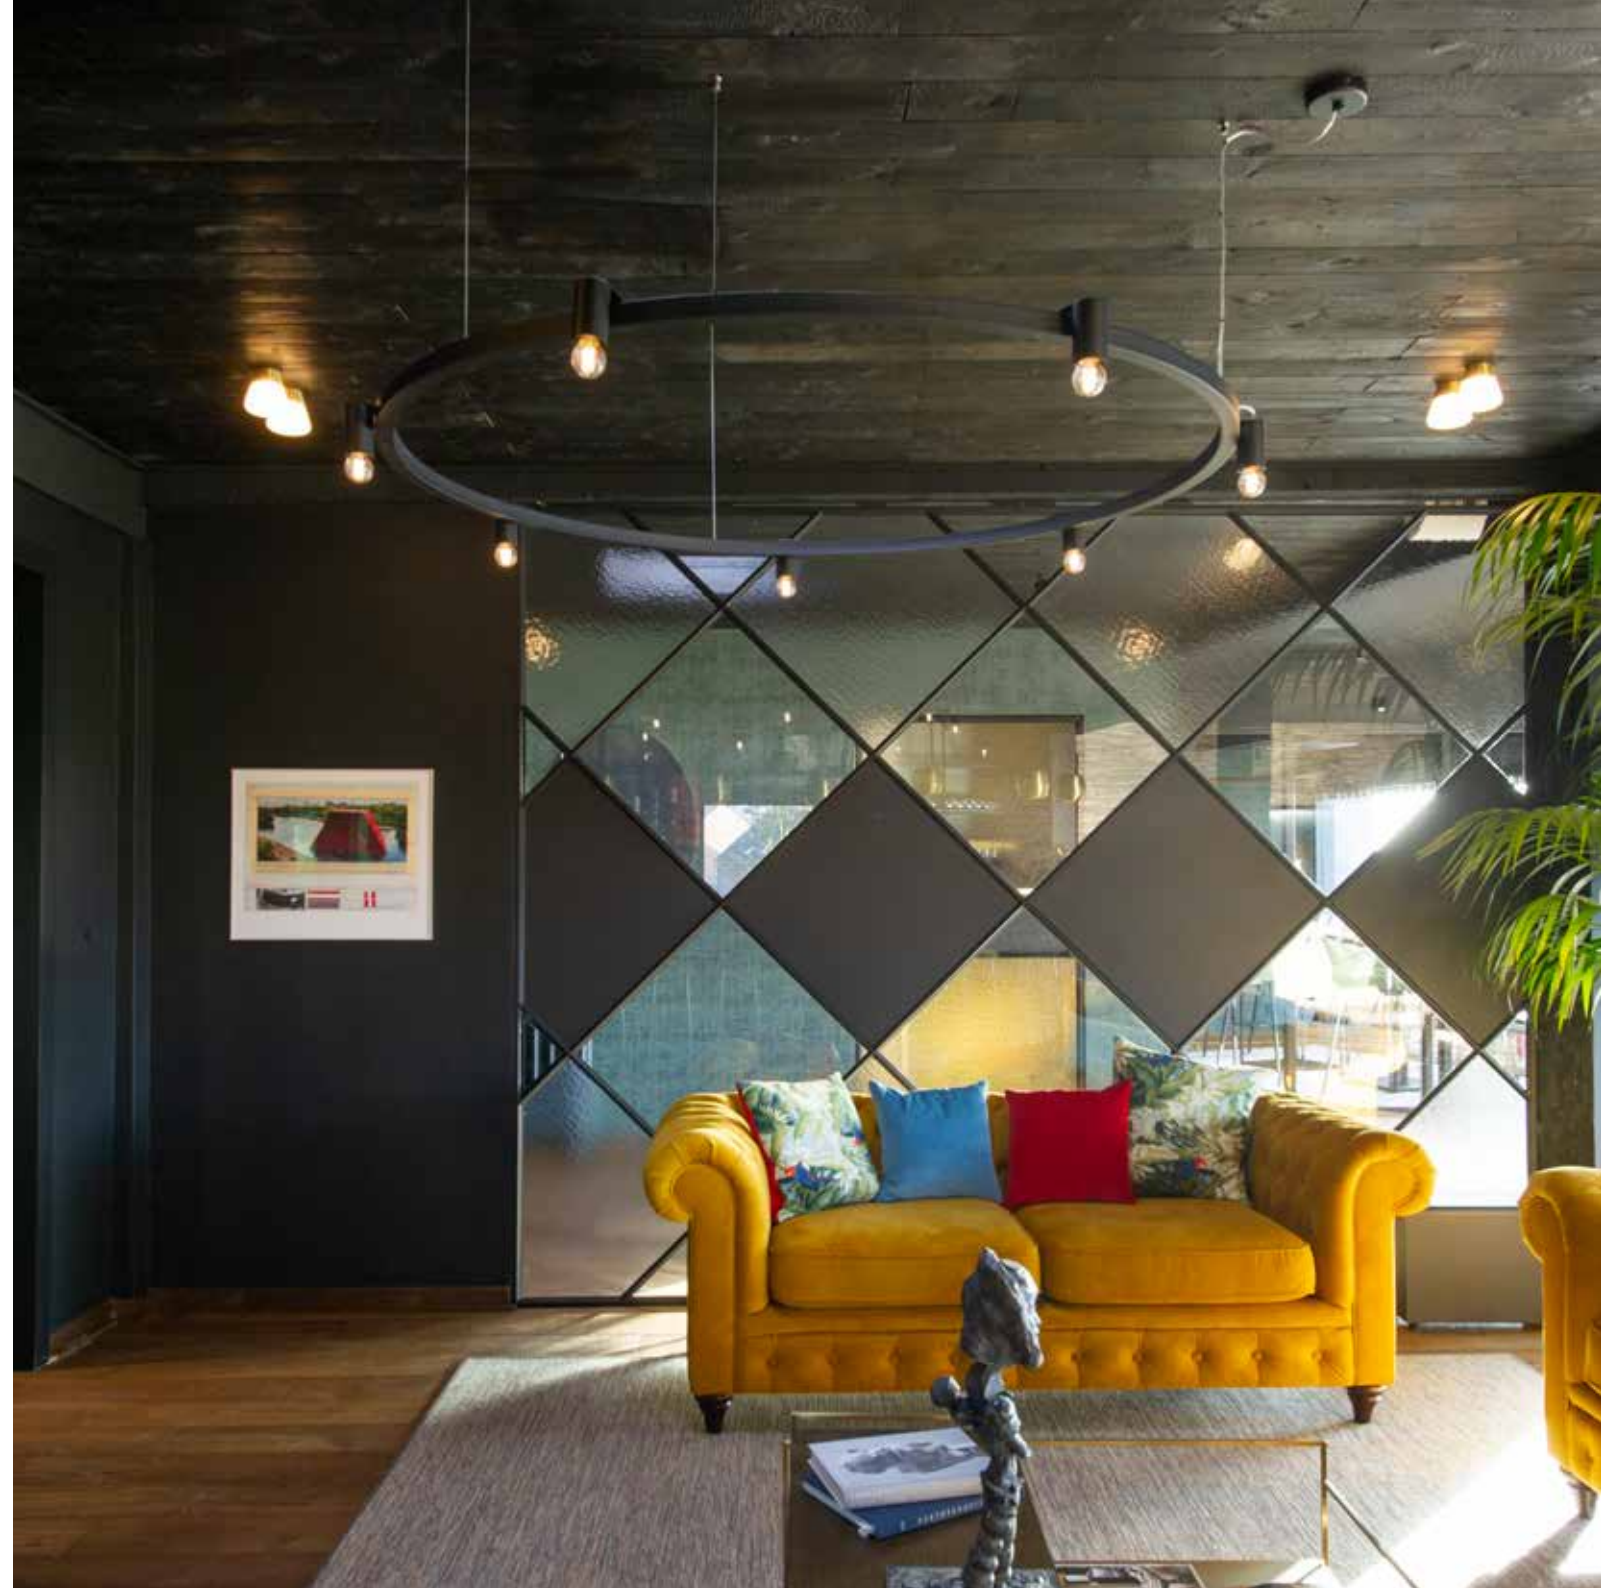

Alu - Glass

BALLZZZ FDR

design anthony boelaert

Possibilities

E27 fitting
order lamps
see page 518

BALLZZZ FDR 950
1913-BB-001-DD-J

BALLZZZ FDR 1200
1915-BB-001-DD-J

BALLZZZ FDR 1500
1916-BB-001-DD-J