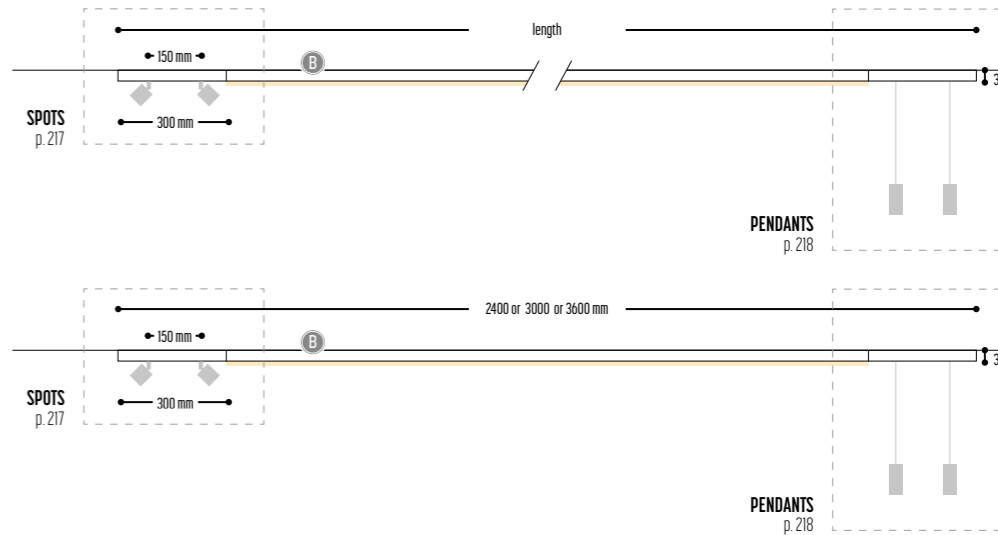

KITN SPOTS + LED-LINE + PENDANT

Composition following your choice
KITN CUSTOM MADE
2662-BB-S-20PH-K-M-length

KITN 6
2400 mm 2680-BB-S-20PH-K-M
3000 mm 2681-BB-S-20PH-K-M
3600 mm 2682-BB-S-20PH-K-M