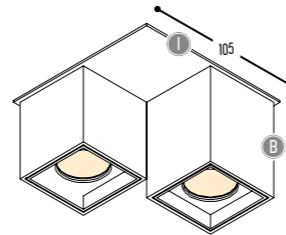

ZQUARE
design dark studio

ZQUARE 1
922-BB(B)-906GGH-K

ZQUARE 2
924-BB(B)-906GGH-K

ZQUARE 3
926-BB(B)-906GGH-II(I)-K

ZQUARE 4
927-BB(B)-906GGH-II(I)-K

ZQUARE MOVE
928-BB(B)-906GGH-II(I)-K

BB(B)	COLORS	Color
02	Black	Black
03	White	White
101	Soft Pink	Soft Pink
103	Soft Blue	Soft Blue
104	Soft Green	Soft Green
124	Kaki	Kaki
140	Old Pink	Old Pink
141	Terracotta Red	Terracotta Red
142	Oxide Red	Oxide Red
111	Brass Finish	Brass Finish
RAL color on request		