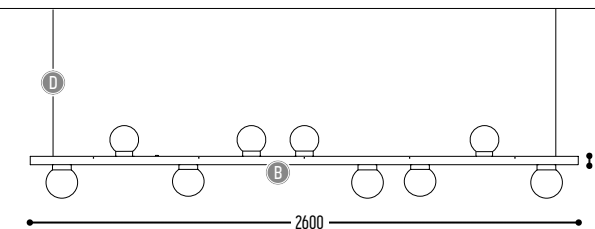

MISS RIGHT BALLZZZ 2600

2351-BB(B)-071-DD
2351-BB(B)-90600H-DD-K

BB	COLOR PROFILE	02	Black
		03	White
		RAL color on request	
CCC	TYPE G9	071	G9 - LED 6W - 500lm
EFF	CRI • LUMENOUTPUT	906	>90 CRI • 600 Lm / 350 mA / 6,4 W (per ball)
GG	REFLECTOR	00	N.A.
H	COLOR TEMP.	2	2700K
		3	3000K
DD	SUSP. CABLE	01	1,5 m
		02	2,5 m
		03	5 m
K	DRIVER	0	Non dimmable (intern)
		3	Dali (intern)