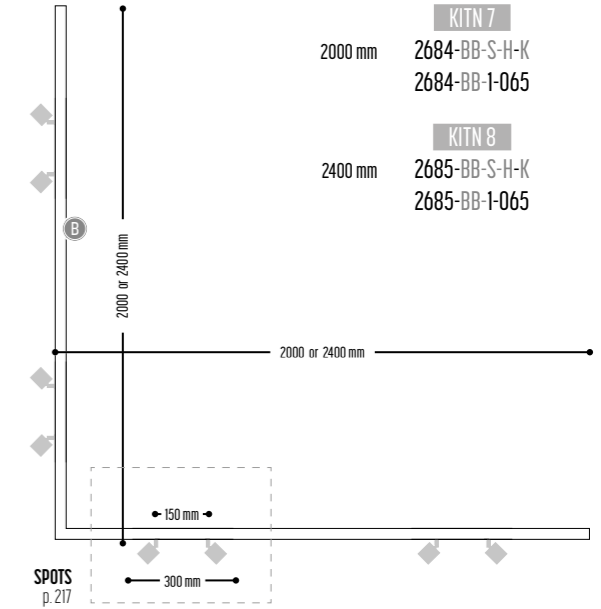

GUIDE

BB	COLORS	02	Black
		03	White
		10	Alu Satinated
		150	Bronze Light
		151	Bronze Dark
S	SPOTS	1	TOOI
CCC	CCC	065	OPAR51 (MAX 50 W)
HONEYCOMB		ACCESSORIES p. 523	

KITN 7
2000 mm 2684-BB-S-H-K
2684-BB-1-065

KITN 8
2400 mm 2685-BB-S-H-K
2685-BB-1-065