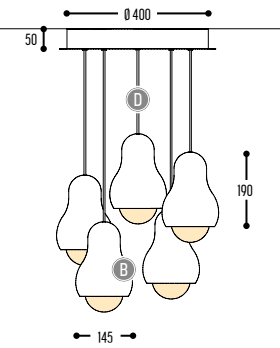

CAPTAIN CORK CLUB5
1024-67-001-DD

ceiling base standard matt black
on request other colors possible

BB	COLORS	67	Cork
CCC	TYPE E27	001	LED / Globe (MAX 10 W)
DD	SUSP. CABLE	01	1,5 m
		02	2,5 m