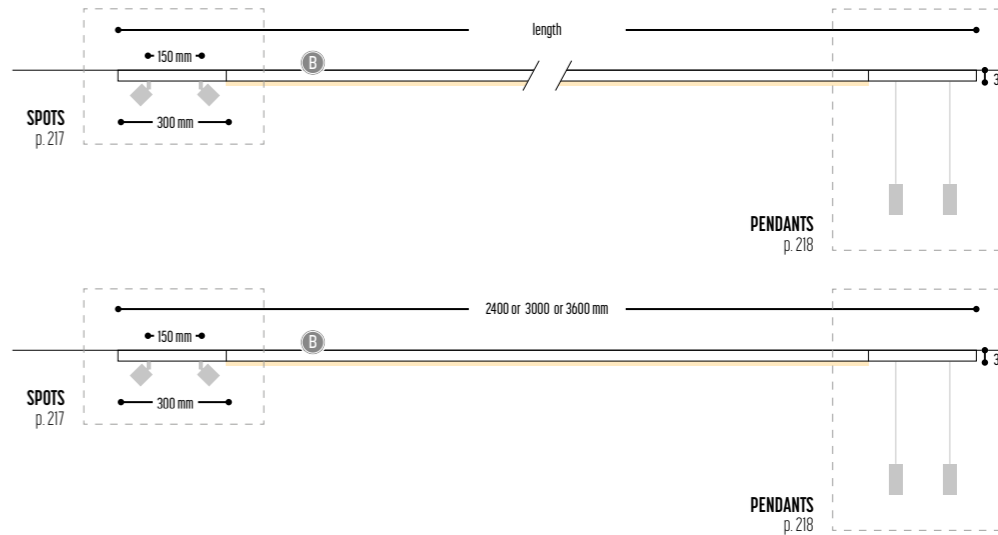

## KITN SPOTS + LED-LINE + PENDANT

Composition following your choice  
**KITN CUSTOM MADE**  
 2662-BB-S-20PH-K-M-length

**KITN 6**  
 2400 mm 2680-BB-S-20PH-K-M  
 3000 mm 2681-BB-S-20PH-K-M  
 3600 mm 2682-BB-S-20PH-K-M