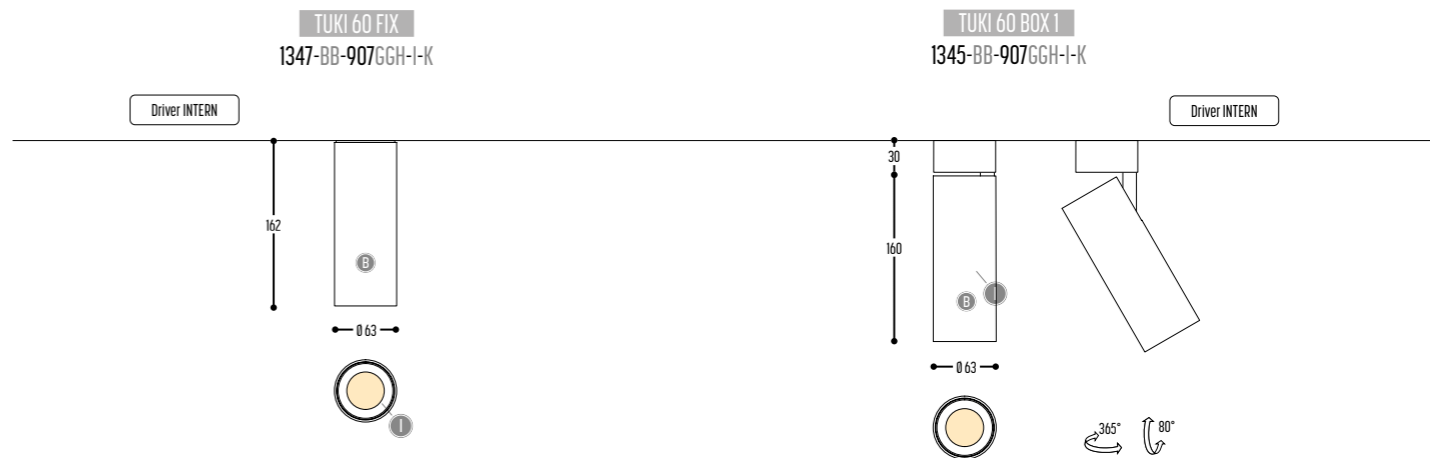

BB	COLORS	02	Black		
		03	White		
EFF	CRI • LUMENOUTPUT	907	>90 CRI • 1360 Lm / 350 mA / 12 W		
		GG	REFLECTOR		
GG	REFLECTOR	11	11°		
		20	20°		
		34	34°		
H	COLOR TEMP.	2	2700K		
		3	3000K		
		4	4000K		
		I	INSIDE COLOR	W	White
B	Black				
G	Brass Finish				
K	DRIVER	0	Non dimmable (Intern)		
		3	Dali (extern)		
		4	Phase cut (intern)		

ACCESSORIES p. 523

	HONEYCOMB	172-9005-438099	Black
		172-9003-438099	White
		172-0112-438099	Gold