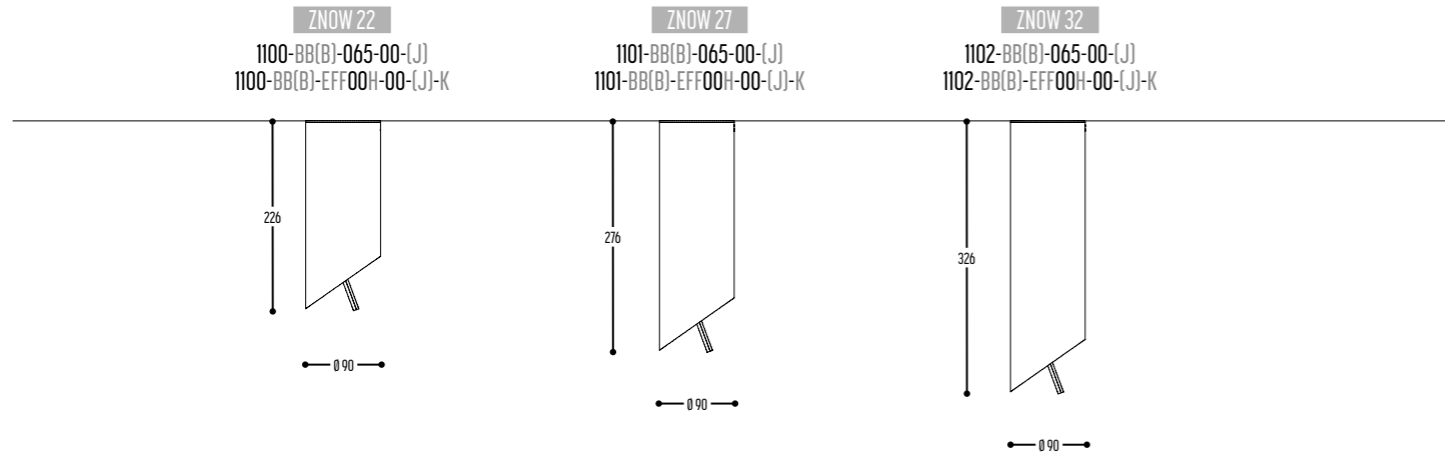

BB(B)	COLORS	02	Black		
		03	White		
		101	Soft Pink		
		103	Soft Blue		
		104	Soft Green		
		124	Kaki		
		140	Old Pink		
		141	Terracotta Red		
		142	Oxide Red		
		111	Brass Finish		
		150	Bronze Light		
		151	Bronze Dark		
		RAL color on request			
		CCC	TYPE GUID	065	LED (MAX 7,5 W)
		EFF	CRI • LUMENOUTPUT	910	>90 CRI • 1100 Lm / 250 mA / 8,3 W
915	>90 CRI • 1500 Lm / 350 mA / 11,6 W				
H	COLOR TEMP.	2	2700K		
		3	3000K		
K	DRIVER	1	No driver (CC)		
		0	Non dimmable (intern)		
		3	Dali (extern)		
(J)	MIRROR optional	1	rotatable mirror