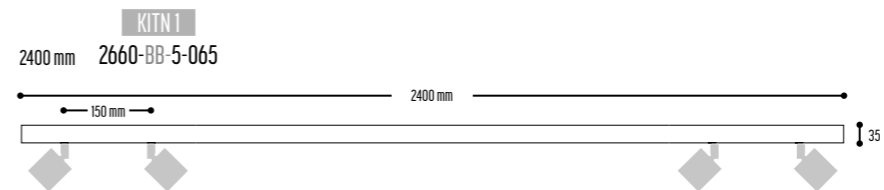

BB	COLORS	02	Black
		03	White
		10	Alu Satinated
		150	Bronze Light
		151	Bronze Dark
CCC	TYPE GUIDO	065	OPAR51 (MAX 50 W)

ACCESSORIES p. 523

	HONEYCOMB	172-9005-438099	Black
		172-9003-438099	White
		172-0112-438099	Gold