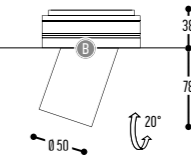

BB(B)	COLORS	02	Black
		03	White
		110	Brass
		150	Bronze Light
		151	Bronze Dark
EFF	CRI • LUMENOUTPUT	907	>90 CRI • 1x 780 Lm / 250 mA / 8,7 W
		12	12°
		34	34°
GG	REFLECTOR	60	60°
		2	2700K
		3	3000K
H	COLOR TEMP.	2	2700K
		3	3000K
		1	No driver (CC)
		0	Non dimmable (extern)
K	DRIVER	3	Dali (extern)
		4	Phase cut (extern)