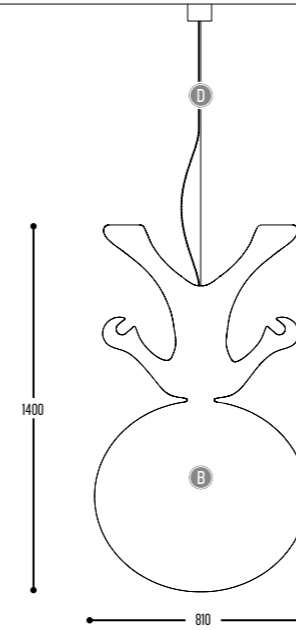

# SPACE WALKER

design pieterjan

reddot design award  
best of the best 2009

**SPACEWALKER**

580-03-CCC-DD  
580-03-5103-DD-K  
580-03-EFF-DD-K

**SPACEWALKER FLOOR**

581-03-5103-00-K  
581-03-EFF-00-K

IP65 LED version  
available on request