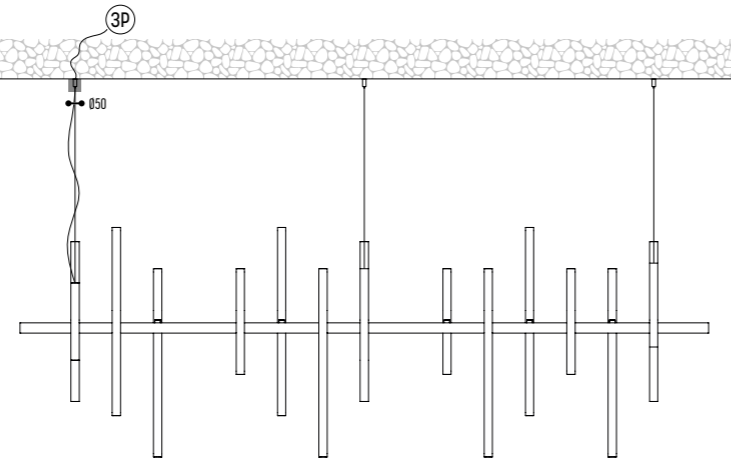

EQUALIZER 2500 / 01 NON-DIM or DALI/PUSH-DIM
3500-BB(B)-903H-DD-K-1-01