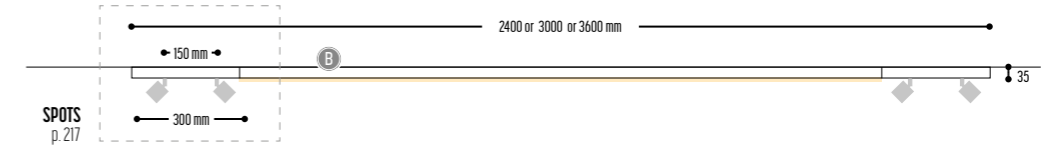

1. **KITN 5**
   2400 mm 2675-BB-S-20PH-K
   3000 mm 2676-BB-S-20PH-K
   3600 mm 2677-BB-S-20PH-K