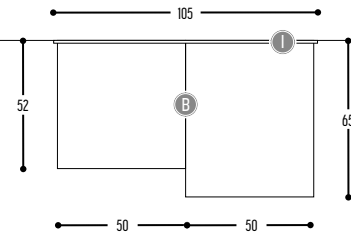

ZQUARE
design dark studio

ZQUARE 1
922-BB(B)-906GGH-K

ZQUARE 2
924-BB(B)-906GGH-K

ZQUARE 3
926-BB(B)-906GGH-II(I)-K

ZQUARE 4
927-BB(B)-906GGH-II(I)-K

ZQUARE MOVE
928-BB(B)-906GGH-II(I)-K

BB(B)	COLORS	Color	Code
		Black	02
		White	03
		Soft Pink	101
		Soft Blue	103
		Soft Green	104
		Kaki	124
		Old Pink	140
		Terracotta Red	141
		Oxide Red	142
		Brass Finish	111
		RAL color on request	