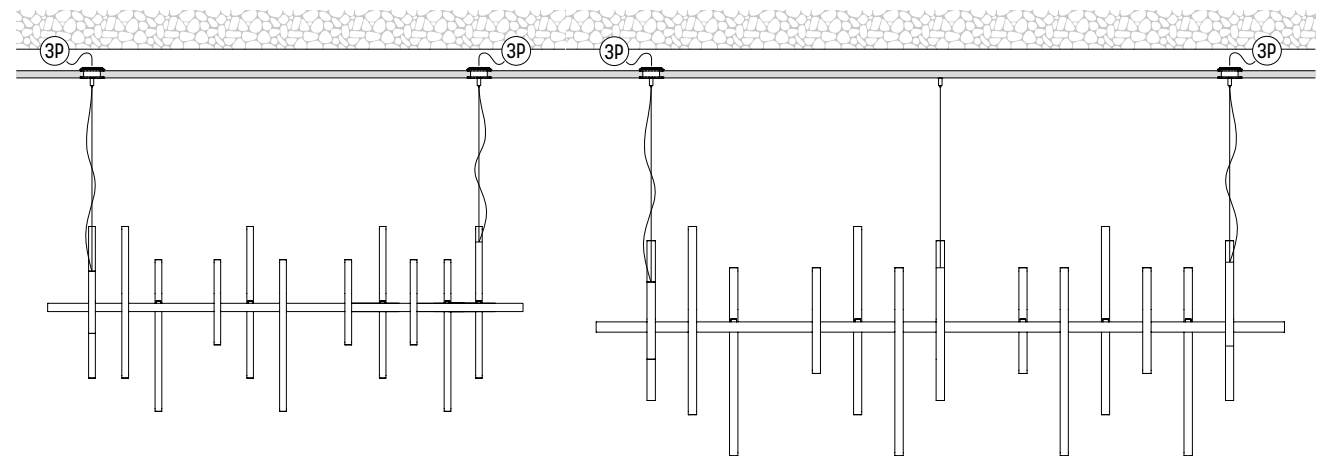

DOWN

EQUALIZER 1600 / 08 NON-DIM or DALI/PUSH-DIM
3501-BB(B)-903H-DD-K-2-08

EQUALIZER 2500 / 08 NON-DIM or DALI/PUSH-DIM
3500-BB(B)-903H-DD-K-2-08