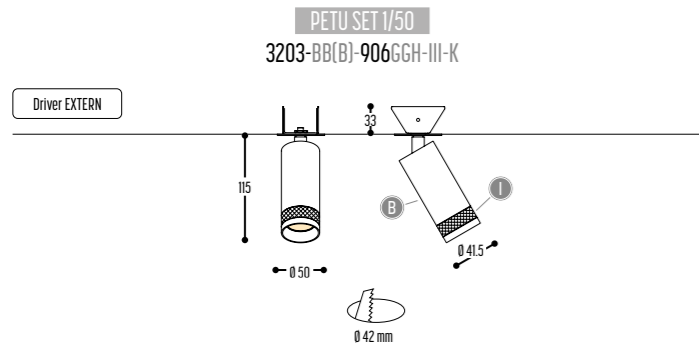

BB(B)	COLORS	02	Black		
		10	Alu Satinised		
		150	Bronze Light		
		151	Bronze Dark		
EFF	CRI • LUMENOUTPUT	906	>90 CRI • 600 Lm / 350 mA / 6,4 W		
		22	22°		
		34	34°		
		54	54°		
H	COLOR TEMP.	2	2700K		
		3	3000K		
		4	4000K		
		III	COLOR	02	Black
10	Alu Satinised				
150	Bronze Light				
151	Bronze Dark				
K	DRIVER	1	No driver (CC)		
		0	Non dimmable (intern)		
		3	Dali (extern)		
		4	Phase cut (extern)