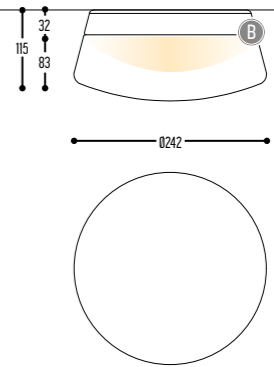

CUPCAKE LUCY

1072-BB(B)-804003-K

BB	COLORS	02		Black	
		03		White	
		110		Brass	
					RAL color on request
EFF	CRI • LUMENOUTPUT	804	CC	>80 CRI • 1350 Lm / 15W	
GG	REFLECTOR	00	N.A.		
H	COLOR TEMP.	3	3000K		
K	DRIVER	1	No driver		
		3	Dali (extern)		
		9	Motion Detection