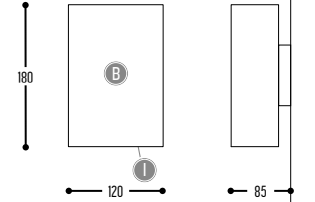

BB(B)	COLORS	02	Black	
		03	White	
		111	Brass Finish	
		150	Bronze Light	
		151	Bronze Dark	
		RAL color on request		
EFF	TYPE	KAVEOO	906	>90 CRI • 2x 600 Lm / 350 mA / 6,4 W
		KAVEOO MAX	915	>80 CRI • 2x 1500 Lm / 350 mA / 11,6 W
GG	REFLECTOR	00	N.A.	
H	COLOR TEMP	2	2700K	
		3	3000K	
K	DRIVER	1	No driver (CC)	
		0	Non dimmable (intern)	
		3	Dali (intern) Except KAVEOO (extern)	
		4	Phase cut (intern)