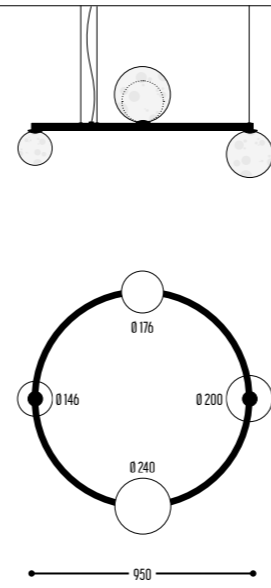

PLANETZZZ 950
2620-BB-90600H-DD-K