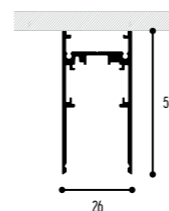

48V

KFORTY-8

design dark studio

CUSTOM MADE
your dream -our challenge

KFORTY-8 SPOTS/LINE
3691-BB-S-H-K

KFORTY-8 SPOTS
3690-BB-S-H-K

PROFILE
2000 mm 3651-BB

Only in BLACK and WHITE