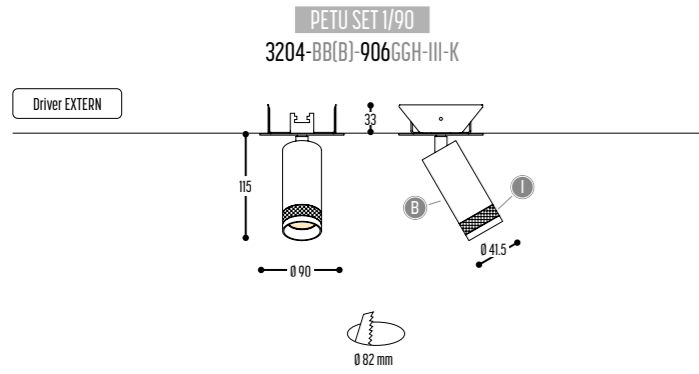

BB(B)	COLORS	02	Black		
		10	Alu Satinated		
		150	Bronze Light		
		151	Bronze Dark		
EFF	CRI • LUMENOUTPUT	906	>90 CRI • 600 Lm / 350 mA / 6,4 W		
		22	22°		
		34	34°		
		54	54°		
H	COLOR TEMP.	2	2700K		
		3	3000K		
		4	4000K		
		III	COLOR	02	Black
10	Alu Satinated				
150	Bronze Light				
151	Bronze Dark				
K	DRIVER	1	No driver (CC)		
		0	Non dimmable (intern)		
		3	Dali (extern)		
		4	Phase cut (extern)