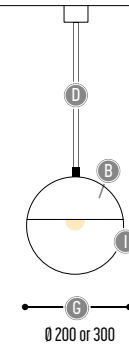

BANGSTER HOODY S
2145-BB(B)-071GG0-DD-00
2145-BB(B)-904GGH-DD-00-K