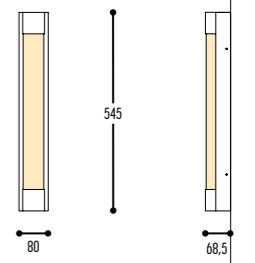

RBA 3
3047-BB(B)-C-K