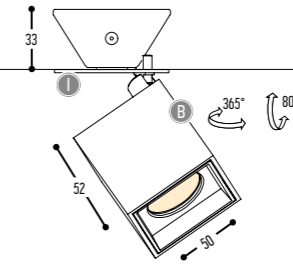

BB(B)	COLORS	Color
02	Black	Black
03	White	White
101	Soft Pink	Soft Pink
103	Soft Blue	Soft Blue
104	Soft Green	Soft Green
124	Kaki	Kaki
140	Old Pink	Old Pink
141	Terracotta Red	Terracotta Red
142	Oxide Red	Oxide Red
111	Brass Finish	Brass Finish
RAL color on request		

EFF	CRI • LUMENOUTPUT	906	>90 CRI • 600 Lm / 350 mA / 6,4 W
GG	REFLECTOR	22	22°
		34	34°
		54	54°
H	COLOR TEMP.	2	2700K
		3	3000K

II(I)	COLOR PLATE	Color
02	Black	Black
03	White	White
110	Brass	Brass
RAL color on request		

K	DRIVER	Option
1	No driver (CC)	
0	Non dimmable (extern)	
3	Dali (extern)	
4	Phase cut (extern)