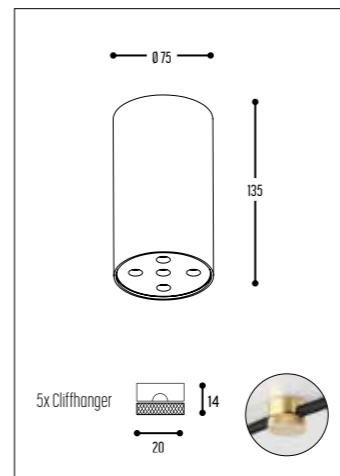

Ceiling base Black + 5x Cliffhanger Black 1898-02-02
Ceiling base Black + 5x Cliffhanger Brass 1898-02-110
Ceiling base White + 5x Cliffhanger White 1898-03-03
Ceiling base White + 5x Cliffhanger Brass 1898-03-110