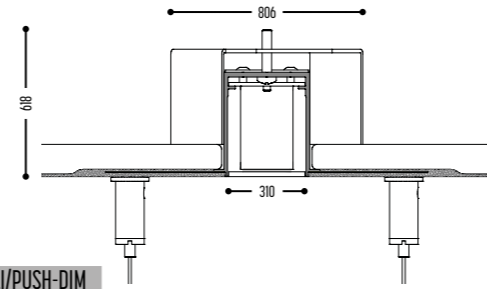

EQUALIZER 2500 / 05 NON-DIM or DALI/PUSH-DIM
3500-BB(B)-906H-DD-K-1-05

PLASTERBOARD – BA13
DRIVER RECESSED IN BASE