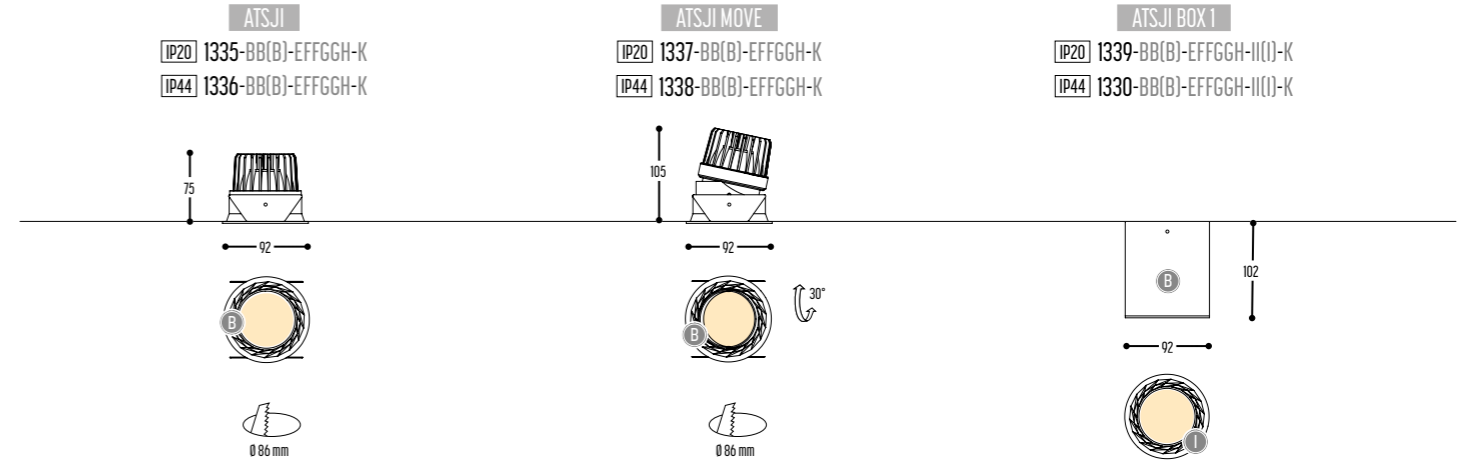

ATSJI
IP20 1335-BB(B)-EFFGGH-K
IP44 1336-BB(B)-EFFGGH-K

ATSJI MOVE
IP20 1337-BB(B)-EFFGGH-K
IP44 1338-BB(B)-EFFGGH-K

ATSJI BOX 1
IP20 1339-BB(B)-EFFGGH-II(I)-K
IP44 1330-BB(B)-EFFGGH-II(I)-K

BB(B)	COLOR OUTSIDE	02	Black	
		03	White	
EFF	CRI • LUMENOUTPUT	907	>90 CRI • 1 x 750 Lm / 180 mA / 7W	
		910	>90 CRI • 1 x 1000 Lm / 250 mA / 9W	
		914	>90 CRI • 1 x 1400 Lm / 350 mA / 14W	
		GG	REFLECTOR	12 12°
				34 34°
H	COLOR TEMP.	60	60°	
		2	2700K	
		3	3000K	
II(I)	COLOR INSIDE only ATSJI BOX 1	02	Black	
		03	White	
K	DRIVER	111	Brass Finish	
		150	Bronze Light	
		151	Bronze Dark	
		RAL color on request		
		1	No driver	
0	Non dimmable (extern) / except for ATSJI BOX1 (intern)			
3	Dali (extern)			
4	Phase cut (extern) / except for ATSJI BOX1 (intern)