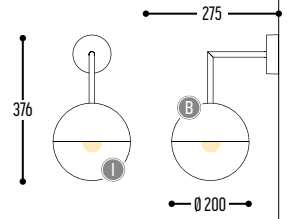

2147-BB(B)-071200-00
2147-BB(B)-90420H-00-K