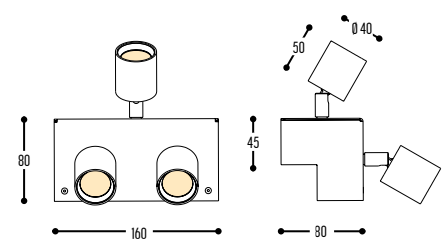

Driver INTERN **TORNER TRIO**
1601-BB-906GGH-K