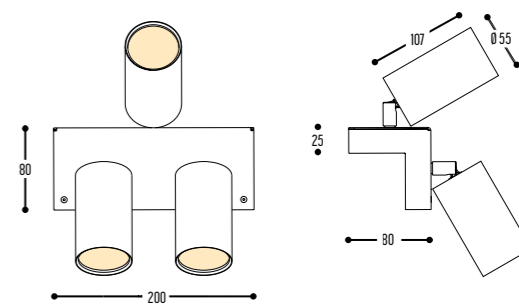

TORNER GU10 TRIO
1603-BB-065