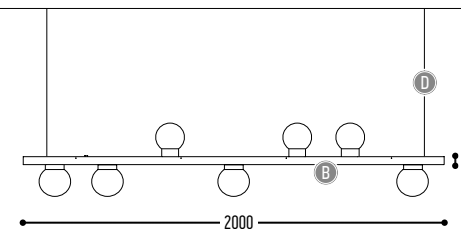

MISS RIGHT BALLZZZ 2000

2350-BB(B)-071-DD
2350-BB(B)-90600H-DD-K