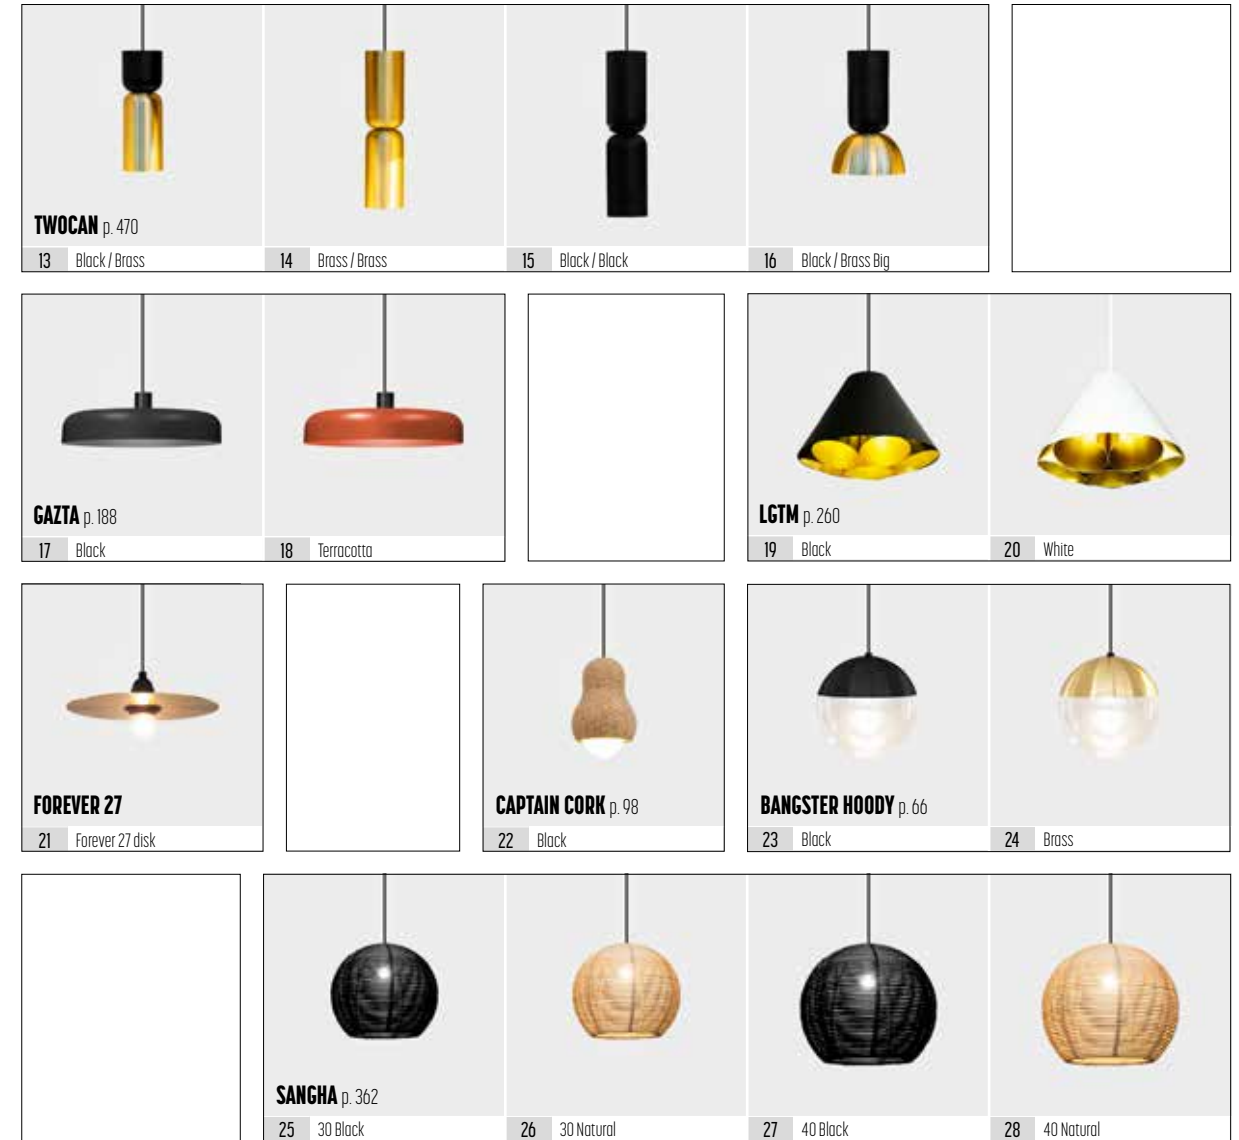

— KITN **PENDANTS** 230V / G9-E27 —