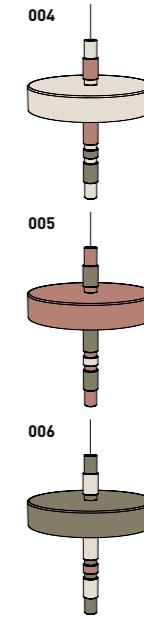

COLOR THEMES

COL	COLOR THEME	004	
		005	
		006	
EF	CRI • LUMENOUTPUT	14	>90 CRI • 1502 Lm/m / 13W/m / 24V
H	COLOR TEMP.	2	2700K
		3	3000K
		4	4000K
DD	SUSP. CABLE	01	1,5 m
		02	2,5 m
K	DRIVER	1	No driver (CC)
		0	Non dimmable (intern)
		3	Dali (extern)
		4	Phase cut (intern)

Alu