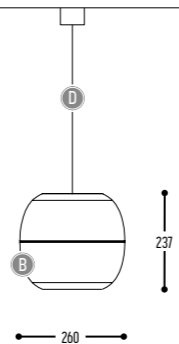

IJ-LAMP METAL S
815-BB(B)-042-DD

IJ-LAMP METAL WALL
817-BB(B)-042-00