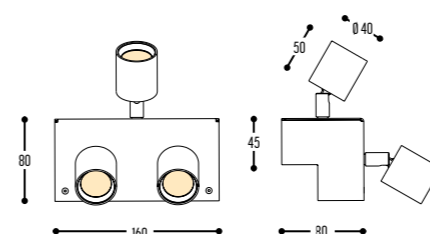

Driver INTERN **TORNER TRIO IN**
1601-BB-906GGH-K