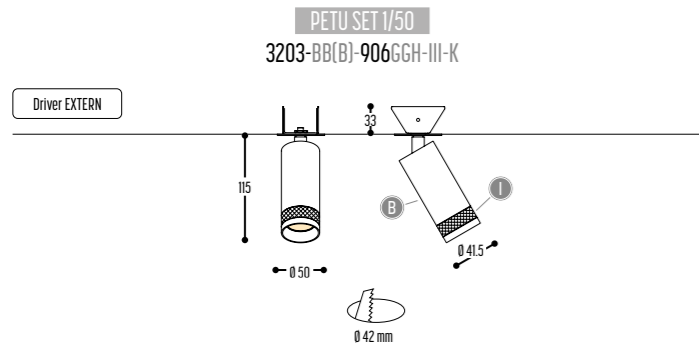

BB(B)	COLORS	02	Black		
		10	Alu Satinated		
		150	Bronze Light		
		151	Bronze Dark		
EFF	CRI • LUMENOUTPUT	906	>90 CRI • 600 Lm / 350 mA / 6,4 W		
		22	22°		
		34	34°		
		54	54°		
H	COLOR TEMP.	2	2700K		
		3	3000K		
		4	4000K		
		III	COLOR	02	Black
10	Alu Satinated				
150	Bronze Light				
151	Bronze Dark				
K	DRIVER	1	No driver (CC)		
		0	Non dimmable (intern)		
		3	Dali (extern)		
		4	Phase cut (extern)