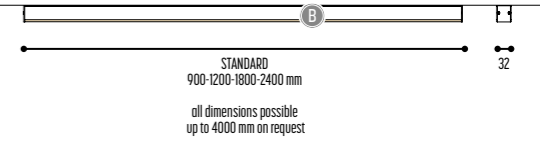

CUSTOM MADE
your dream -our challenge

NINZA S
1796-BB-FFGH-DD-K-NN(N)

NINZA
1797-BB-FFGH-K-NN(N)

BB	COLORS	02	Black
		03	White
		RAL color on request	
FF	LED	09	>80 CRI • 450 Lm/m / 9,6 W/m
		14	>90 CRI • 2290 Lm/m / 14 W/m
		20	>90 CRI • 3270 Lm/m / 20 W/m
G	DIFFUSER	P	Plexi
H	COLOR TEMP.	2	2700K
		3	3000K
		4	4000K
DD	SUSP. CABLE.	01	1,5 m
		02	2,5 m
K	DRIVER	0	Non dimmable (extern)
		3	Dali (extern)
		4	Phase cut (extern)
NN(N)	LENGTH	90	900 mm
		120	1200 mm
		180	1800 mm
		240	2400 mm
		all dimensions possible up to 4000 mm on request	