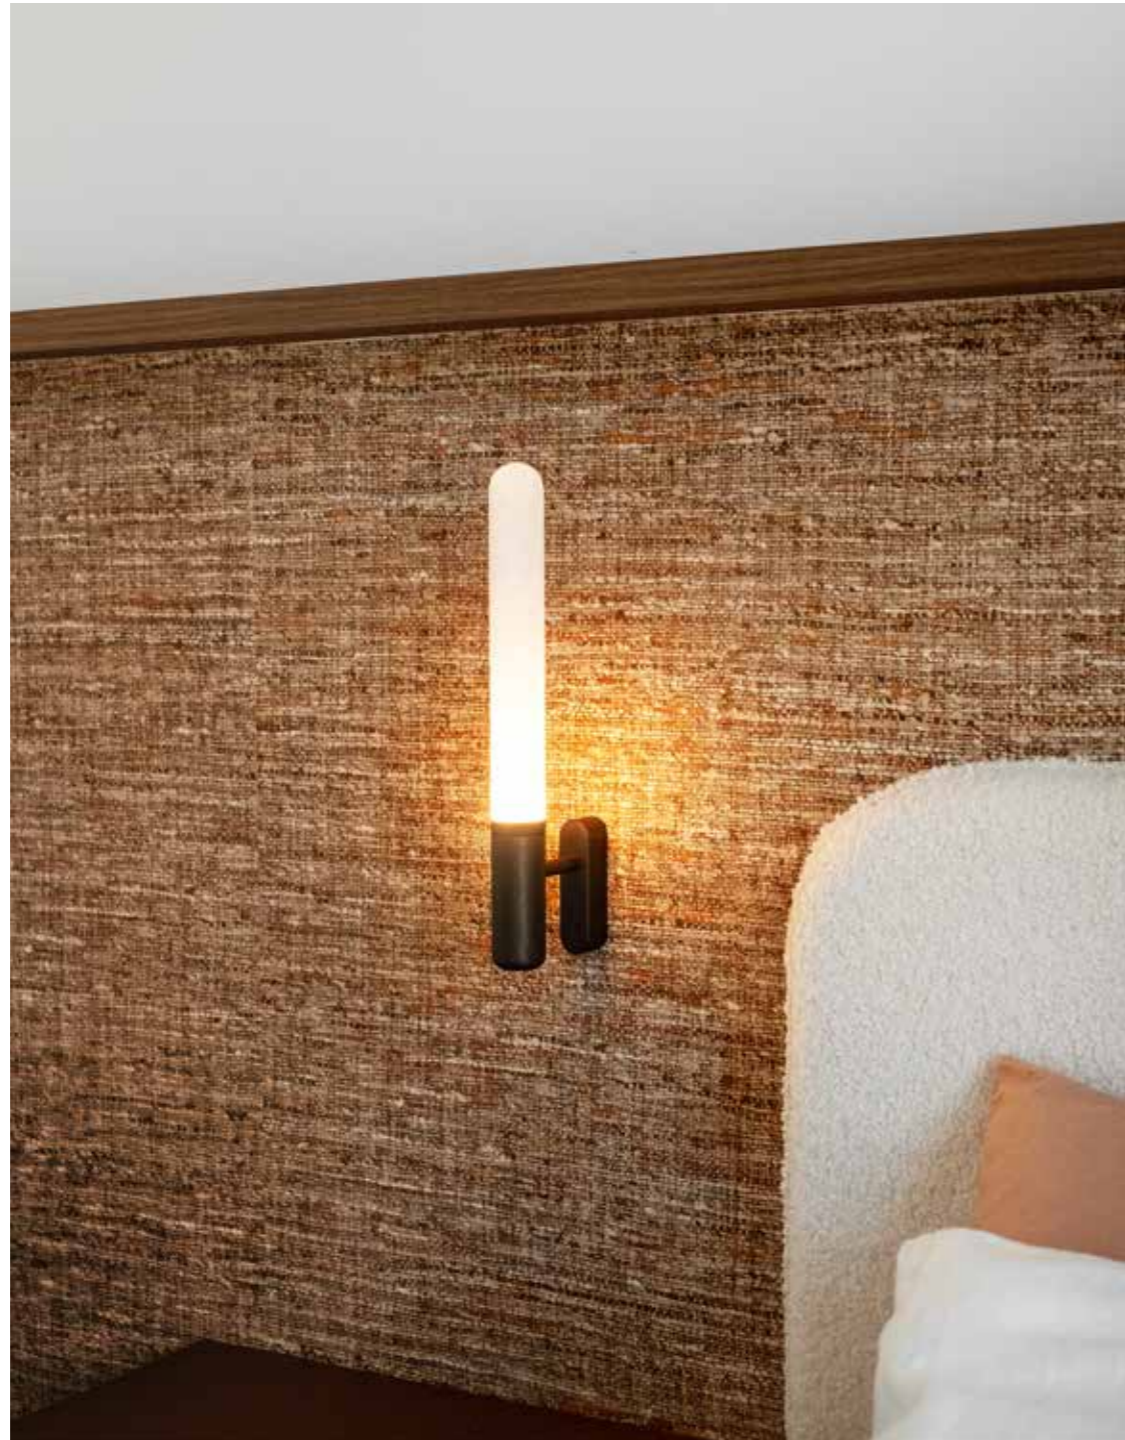

BB(B)	COLORS	13	Glass White
		134	Alabaster
EFF	CRI • LUMENOUTPUT	904	>90 CRI • 400 Lm / 250 mA / 4,2 W
		1	2200K
		2	2700K
H	COLOR TEMP.	3	3000K
		02	Black
		10	Alu
II(I)	COLOR	150	Bronze Light
		151	Bronze Dark
		02	Black
JJ(J)	COLOR	10	Alu
		150	Bronze Light
		151	Bronze Dark
		02	Black
K	DRIVER	1	No driver (CC)
		0	Non dimmable (extern)
		3	Dial (extern)
		4	Phase cut (extern)

DISCLAIMER – Nature decides the look of alabaster!