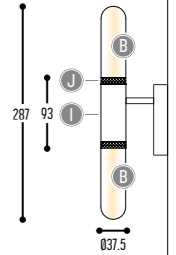

DISCLAIMER – Nature decides the look of alabaster!

CHIQUÉ 30.5 WALL
2606-BB(B)-904H-II(I)-JJ(J)-K

CHIQUÉ 30.4 WALL
2605-BB(B)-904H-II(I)-JJ(J)-K

CHIQUÉ 30.5 WALL DOUBLE
2608-BB(B)-904H-II(I)-JJ(J)-K

CHIQUÉ 30.4 WALL DOUBLE
2607-BB(B)-904H-II(I)-JJ(J)-K