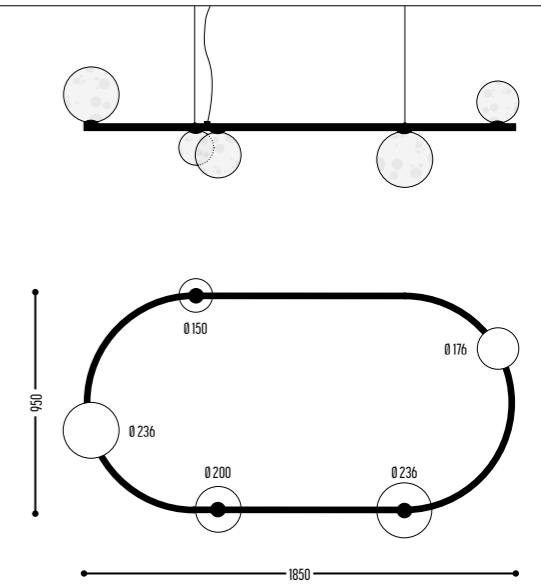

PLANETZZZ 950x1850
2622-BB-90600H-DD-K