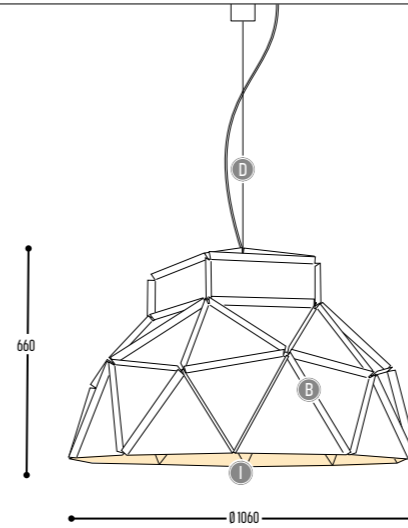

BB(B)	COLOR OUTSIDE	02	Black
		03	White
CCC	TYPE E27	001	LED / Globe (MAX 15 W)
EFF	CRI • LUMENOUTPUT	930	>90 CRI • 1400 Lm / 350 mA / 14 W
GG	REFLECTOR	00	N.A.
H	COLOR TEMP.	2	2700K
DD	SUSP. CABLE	02	2,5 m
		03	5 m
II(I)	COLOR INSIDE	02	Black
		03	White
		101	Soft Pink
		103	Soft Blue
		104	Soft Green
		124	Kaki
		140	Old Pink
		141	Terracotta Red
		142	Oxide Red
		111	Brass Finish
K	DRIVER	0	Non dimmable (intern)
		3	Dali (intern)