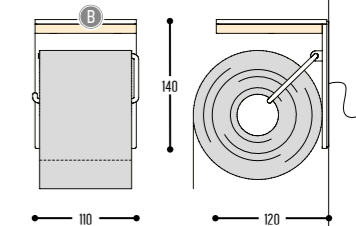

BB(B)	COLORS	02	Black		
		03	White		
		101	Soft Pink		
		103	Soft Blue		
		104	Soft Green		
		124	Kaki		
		140	Old Pink		
		141	Terracotta Red		
		142	Oxide Red		
		111	Brass Finish		
					RAL color on request

CCCCC	TYPE	300000	3000K / 3 W incl. non-dim driver

HH	COLOR TEMP.	WW	Warm white 3000K

Alu - PMMA