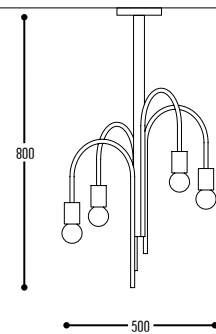

BB	COLORS	02		Black
		111		Brass Finish
		RAL color on request		
CCC	TYPE E27	001		LED T45 Globe (MAX 10W)
DD	SUSP. CABLE	01	1,5 m	
		02	2,5 m	

Alu