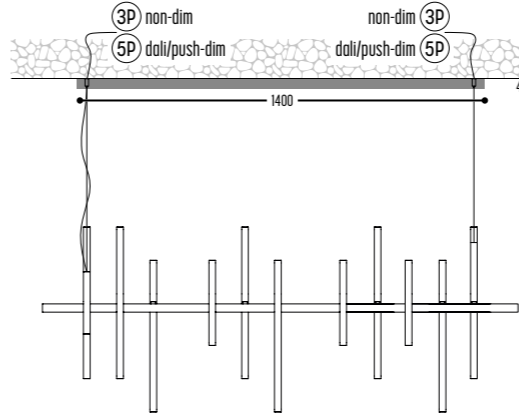

EQUALIZER 1600 / 04 NON-DIM or DALI/PUSH-DIM
3501-BB(B)-903H-DD-K-2-04