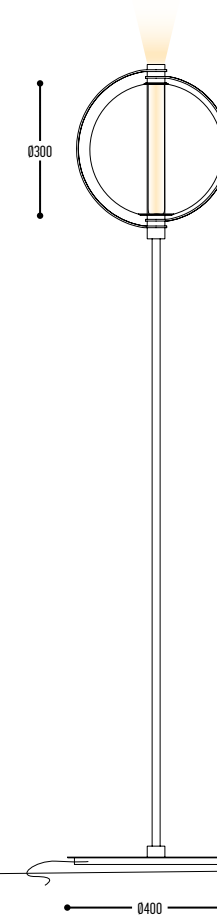

DISCLAIMER – Nature decides the look of alabaster!

3101

BB(B)	COLORS	134	Alabaster
EFF	CRI • LUMENOUTPUT	904	>90 CRI • 600 Lm / 350 mA / 6,4 W (CC)
	ALABASTER		>90 CRI • 24V / 6,6 W (CV)
GG	REFLECTOR	54	54°
H	COLOR TEMP.	2	2700K
		3	3000K

II(I) COLOR 151 Bronze Dark (BRD)

3100

BB(B)	COLORS	134	Alabaster
	ALABASTER		>90 CRI • 24V / 6,6 W (CV)

II(I) COLOR 151 Bronze Dark (BRD)

Alu - Glass - Alabaster

CUIABA FLOOR 180
3101-134-90454(H)-151

CUIABA FLOOR 135
3100-134-151