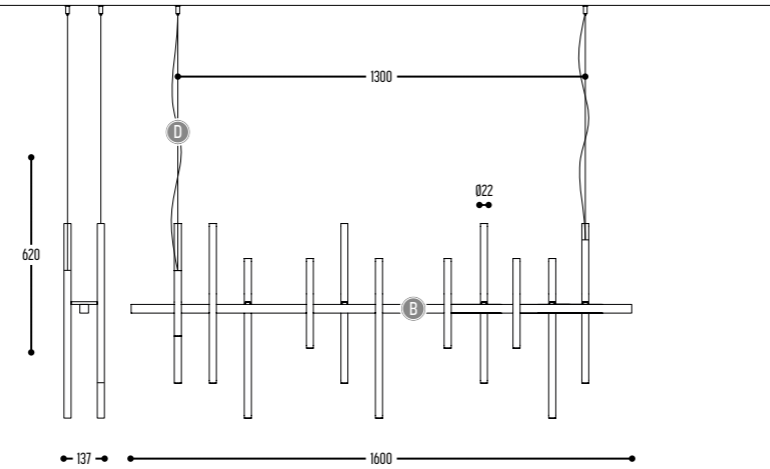

Alu-PC

EQUALIZER

design lbrand

Chalet Vanipoul - Skialux

EQUALIZER 1600

3501-BB(B)-903H-DD-K-L-MM

BB(B)	COLORS	02	Black		
		03	White		
		10	Alu		
		150	Bronze Light		
		151	Bronze Dark		
EFF	CRI • LUMENOUTPUT	903	>90 CRI • 350 mA / 3,5 W		
		H	COLOR TEMP.	2	2700K
				3	3000K
DD	SUSP. CABLE	01	1,5 m		
		02	2,5 m		
K	DRIVER	0	Non dimmable (extern)		
		3	Dali / Push Dim (extern)		
L	LIGHTING	1	down (1 driver extern) 9x 280 Lm		
		2	up/down (2 drivers extern) 18x 280 Lm		
MM	TYPE	01	1600 Concrete ceiling - driver remote - down		
		02	1600 Concrete ceiling - driver remote - up/down		
		03	1600 Concrete ceiling - driver in ceiling base - down		
		04	1600 Concrete ceiling - driver in ceiling base - up/down		
		05	1600 Plaster board - driver recessed in base - down		
		06	1600 Plaster board - driver recessed in base - up/down		
		07	1600 Plaster board - driver remote - down		
		08	1600 Plaster board - driver remote - up/down		