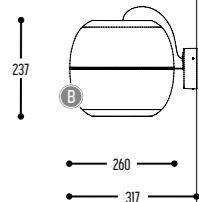

IJ-LAMP METAL WALL
817-BB(B)-042-00

BB(B)	COLORS	02	Black
		03	White
		10	Alu Sotinated
		101	Soft Pink
		103	Soft Blue
		104	Soft Green
		124	Kaki
		140	Old Pink
		141	Terracotta Red
		142	Oxide Red
		110	Brass
		150	Bronze Light
		151	Bronze Dark
		RAL color on request	

CCC	TYPE E27	042	LED Globe (MAX 12W)
DD	SUSP. CABLE	01	1,5 m
		02	2,5 m

Alu-Metal-Brass