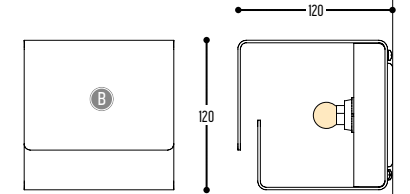

BB(B)	COLORS	02		Black
		03		White
		101		Soft Pink
		103		Soft Blue
		104		Soft Green
		124		Kaki
		140		Old Pink
		141		Terracotta Red
		142		Oxide Red
		150		Bronze Light
		151		Bronze Dark
111		Brass Finish		
			RAL color on request	
CCC	TYPE G9	071		G9 - LED 6W - 500lm
EFF	CRI • LUMENOUTPUT	805	CC LED	>90 CRI • 1x 400 Lm / 700 mA / 4 W
GG	REFLECTOR	00	N.A.	
H	COLOR TEMP.	2	2700K	
		3	3000K	
K	DRIVER	1	No driver	
		0	Non dimmable (extern)	
		3	Dali (extern)	
		4	Phase cut (extern)