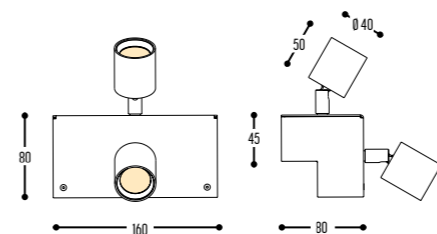

Driver INTERN **TORNER DUO IN**
1600-BB-906GGH-K