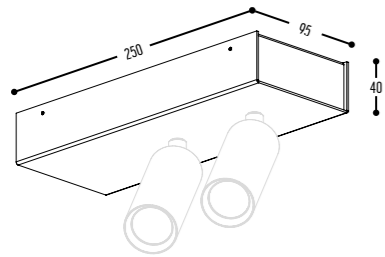

Available for **TIKI - TUKI - TOQI - PETI - PETU**
ADD **-DCL** behind article number