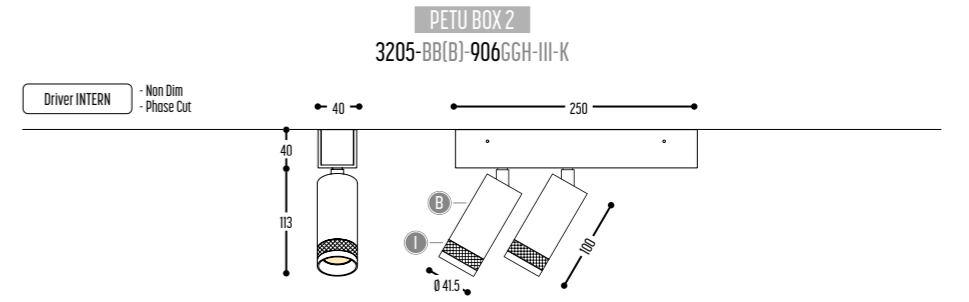

PETU

design dark studio

BB(B)	COLORS	02	Black
		10	Alu Satinated
		150	Bronze Light
		151	Bronze Dark
EFF	CRI • LUMENOUTPUT	906	>90 CRI • 600 Lm / 350 mA / 6,4 W
		22	22°
		34	34°
		54	54°
H	COLOR TEMP.	2	2700K
		3	3000K
		4	4000K
		III	COLOR
10	Alu Satinated		
150	Bronze Light		
151	Bronze Dark		
K	DRIVER	1	No driver (CC)
		0	Non dimmable (intern)
		3	Dali (extern)
		4	Phase cut (extern)