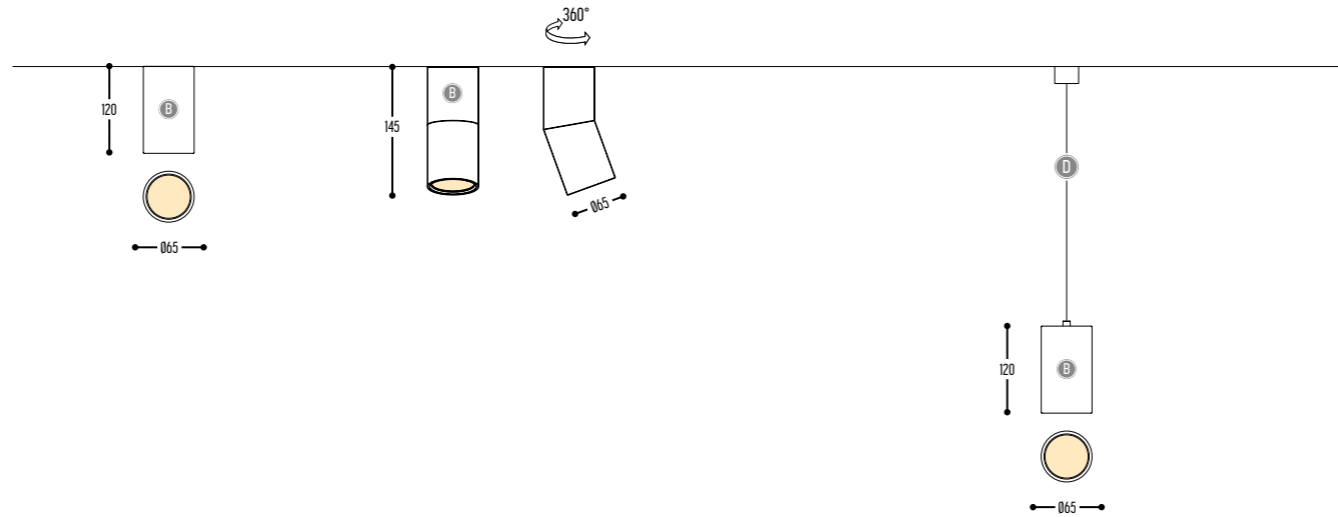

TERRATOI FIX
3570-BB(B)-907GGH-K
3570-BB(B)-065

TERRATOI SCIEF
3571-BB(B)-907GGH-K
3571-BB(B)-065

TERRATOI S
3572-BB(B)-907GGH-DD-K
3572-BB(B)-065-DD