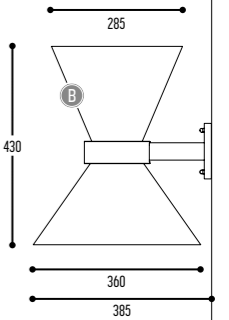

SL 53 WALL
3353-BB(B)914H-K

BB(B)	COLORS CONES	02	Black
		03	White
		150	Bronze Light
		151	Bronze Dark
		101	Soft Pink
		103	Soft Blue
		161	LS Blue
		104	Soft Green
		162	LS Green
		124	Kaki
		140	Old Pink
		141	Terracotta Red
		142	Oxide Red
		RAL color on request	
EFF	CRI • LUMENOUTPUT	906	LED >90 CRI • 2x 600 Lm / 350 mA / 2x 6,4 W
		914	LED >90 CRI • 2x 1400 Lm / 350 mA / 2x 14 W
H	COLOR TEMP	2	2700K
		3	3000K
K	DRIVER	1	No driver (CC)
		0	Non dimmable (extern)
		3	Dali (extern)
		4	Phase cut (extern)