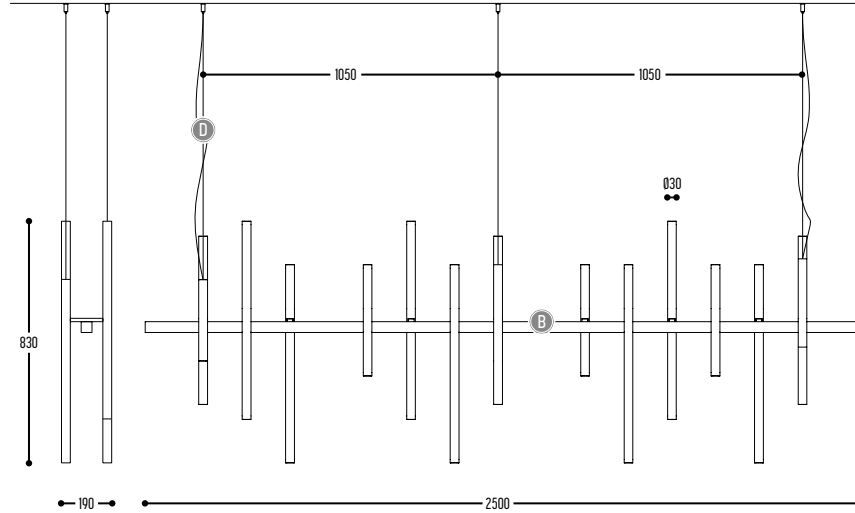

EQUALIZER 2500
3500-BB(B)-906H-DD-K-L-MM

BB(B)	COLORS	02	Black
		03	White
		10	Alu
		150	Bronze Light
		151	Bronze Dark
EFF	CRI • LUMENOUTPUT	906	>90 CRI • 350 mA / 6,4 W
H	COLOR TEMP.	2	2700K
		3	3000K
DD	SUSP. CABLE	01	1,5 m
		02	2,5 m
K	DRIVER	0	Non dimmable (extern)
		3	Dali / Push Dim (extern)
L	LIGHTING	1	down (1 driver extern) 10x 420 Lm
		2	up/down (2 drivers extern) 20x 420 Lm
MM	TYPE	01	2500 Concrete ceiling - driver remote - down
		02	2500 Concrete ceiling - driver remote - up/down
		03	2500 Concrete ceiling - driver in ceiling base - down
		04	2500 Concrete ceiling - driver in ceiling base - up/down
		05	2500 Plaster board - driver recessed in base - down
		06	2500 Plaster board - driver recessed in base - up/down
		07	2500 Plaster board - driver remote - down
		08	2500 Plaster board - driver remote - up/down