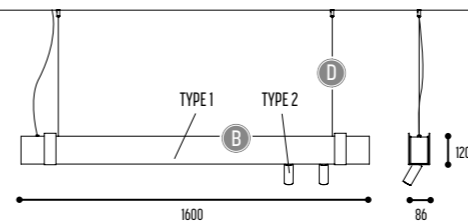

MR.BEAM 2

1600 mm 2302-BBB-1H-DD-II(I)-(J)-LL-K-T