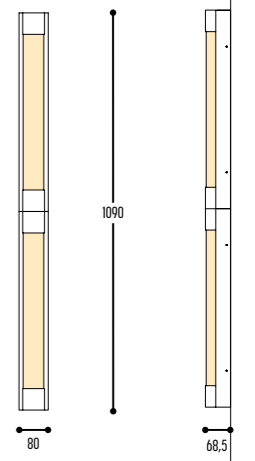

RBA

design ricardo bofill taller de arquitectura

HERITAGE
COLLECTION

1989

BB(B)	COLORS	02	Black
		03	White
		10	Alu Satinated
		110	Brass
C	RBA 1	2	>90 CRI • 600-800 Lm / 15-25 W / 2700K
		3	>90 CRI • 600-800 Lm / 15-25 W / 3000K
	RBA 2	2	>90 CRI • 800 Lm / 25 W / 2700K
		3	>90 CRI • 800 Lm / 25 W / 3000K
	RBA 3	2	>90 CRI • 1600 Lm / 50 W / 2700K
		3	>90 CRI • 1600 Lm / 50 W / 3000K
K	DRIVER	1	No driver
		0	Non dimmable (intern)
		3	Dali (intern)

RBA 1
3045-BB(B)-C-K

RBA 2
3046-BB(B)-C-K

RBA 3
3047-BB(B)-C-K