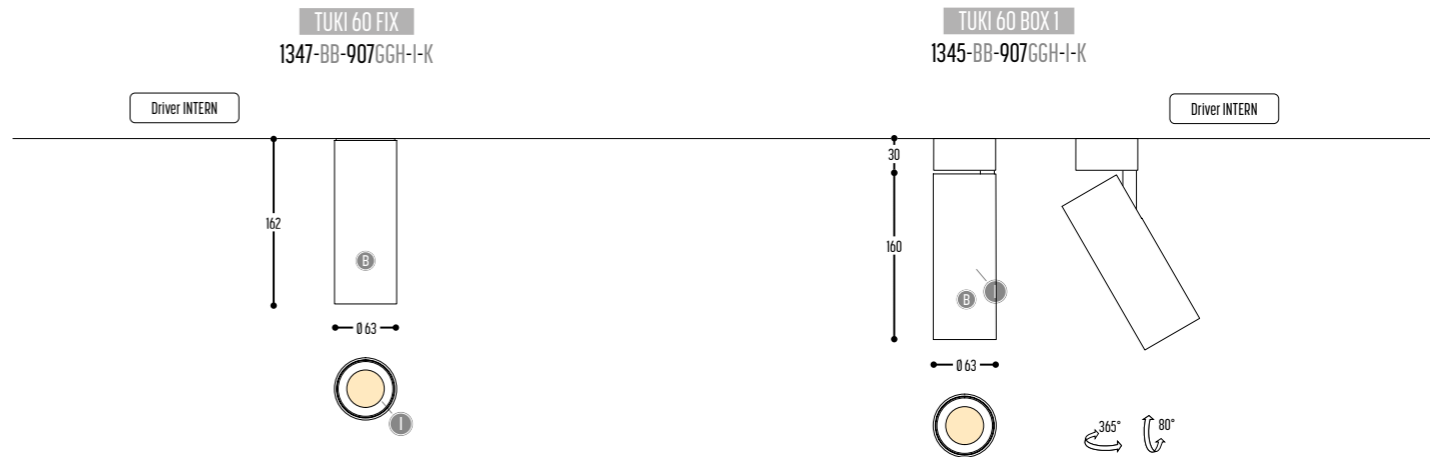

BB	COLORS	02	Black		
		03	White		
EFF	CRI • LUMENOUTPUT	907	>90 CRI • 1360 Lm / 350 mA / 12 W		
		GG	REFLECTOR		
GG	REFLECTOR	11	11°		
		20	20°		
		34	34°		
H	COLOR TEMP.	2	2700K		
		3	3000K		
		4	4000K		
		I	INSIDE COLOR	W	White
B	Black				
G	Brass Finish				
K	DRIVER	0	Non dimmable (intern)		
		3	Dali (extern)		
		4	Phase cut (intern)		

ACCESSORIES p. 523

	HONEYCOMB	172-9005-438099	Black
		172-9003-438099	White
		172-0112-438099	Gold

Alu