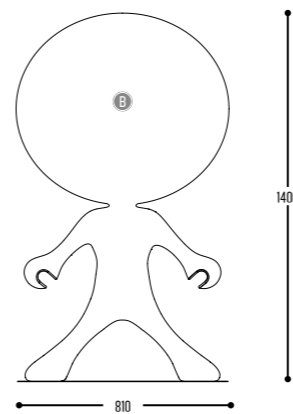

IP65 LED version
available on request

BB	MATERIAL	03	White (translucent)		
CCC	TYPE G5	339	T16 (39 W) Non Dim		
		340	T16 (39 W) Dim 1-10 V		
		341	T16 (39 W) ONE 4 ALL		
EFF	CRI • LUMENOUTPUT	510	>90 CRI • 8000 Lm / 480 mA / 75 W		
		H	COLOR TEMP.	3	3000K
DD	SUSP. CABLE	00	N.A.		
		02	2,5 m		
		03	5 m		
K	DRIVER	0	Non dimmable (intern)		
		2	Dimmable 1-10 V (intern)		
		3	Dali (intern)		

BB	MATERIAL	03	White (translucent)
EFF	CRI • LUMENOUTPUT	500	RGB
		505	RGBW
DD	SUSP. CABLE	00	N.A.
		02	2,5 m
		03	5 m
K	DRIVER	0	Standalone • remote control (intern)
		3	Dali (intern)
		9	DMX (intern)