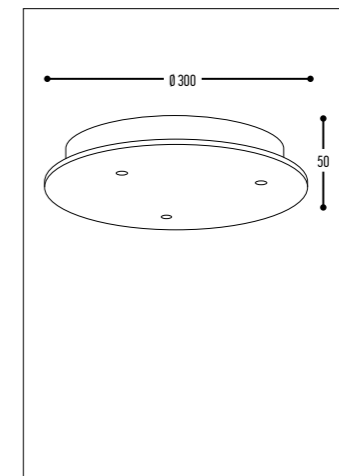

Black 1893-02
White 1893-03