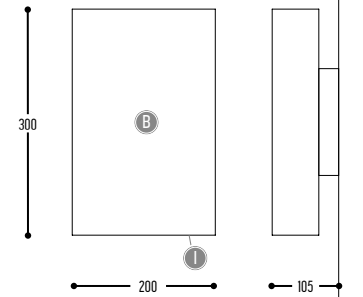

BB(B)	COLORS	02	Black	
		03	White	
		111	Brass Finish	
		150	Bronze Light	
		151	Bronze Dark	
		RAL color on request		
EFF	TYPE	KAVEOO	906	>90 CRI • 2x 600 Lm / 350 mA / 6,4 W
		KAVEOO MAX	915	>80 CRI • 2x 1500 Lm / 350 mA / 11,6 W
GG	REFLECTOR	00	N.A.	
H	COLOR TEMP	2	2700K	
		3	3000K	
K	DRIVER	1	No driver (CC)	
		0	Non dimmable (intern)	
		3	Dali (intern) Except KAVEOO (extern)	
		4	Phase cut (intern)