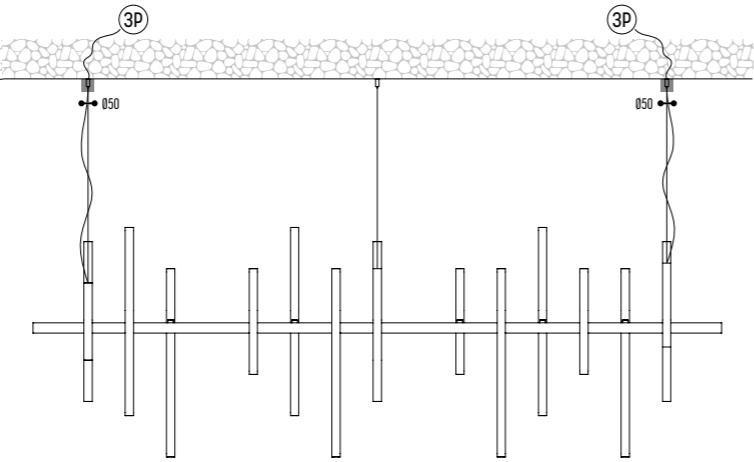

EQUALIZER 2500 / 02 NON-DIM or DALI/PUSH-DIM
3500-BB(B)-903H-DD-K-2-02