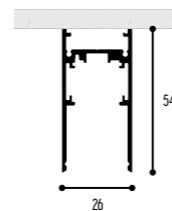

# KFORTY-8

design dark studio

CUSTOM MADE  
your dream - our challenge

KFORTY-8 SPOTS/LINE  
3691-BB-S-H-K

KFORTY-8 SPOTS  
3690-BB-S-H-K

PROFILE  
2000 mm 3651-BB

Only in BLACK and WHITE

SPOTS  
3662-BB-S-H-K