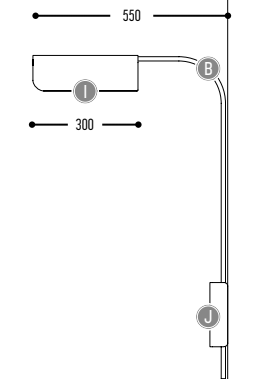

BB(B)	COLORS	02	Black		
		03	White		
		10	Alu Satinated		
FF	LED	26	>90 CRI • 620 Lm / 26 W/m (WALL M) >90 CRI • 820 Lm / 26 W/m (WALL)		
		H	COLOR TEMP.		
		2	2700K		
		3	3000K		
		4	4000K		
II(I)	COLORS	02	Black		
		03	White		
		10	Alu Satinated		
		150	Bronze Light		
		151	Bronze Dark		
		111	Brass Finish		
		101	Soft Pink		
		103	Soft Blue		
		104	Soft Green		
		124	Kaki		
		140	Old Pink		
		141	Terracotta Red		
		142	Oxide Red		
				RAL color on request	
JJ(J)	COLORS	02	Black		
		03	White		
		10	Alu Satinated		
		150	Bronze Light		
		151	Bronze Dark		
		111	Brass Finish		
		101	Soft Pink		
		103	Soft Blue		
		104	Soft Green		
		124	Kaki		
		140	Old Pink		
		141	Terracotta Red		
		142	Oxide Red		
				RAL color on request	
K	DRIVER	1	No driver (24V)		
		0	Non dimmable (intern)		
		3	Dali (extern)		
		4	Phase cut (intern)		

BENDIT WALL M
3450-BB(B)-H-II(I)-JJ(J)-K