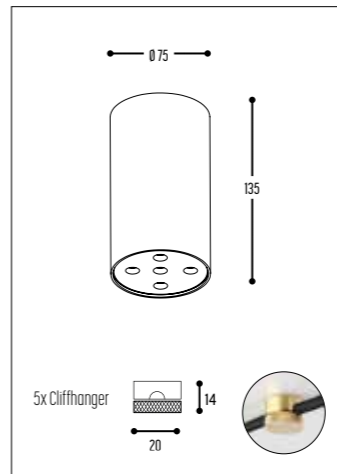

Ceiling base Black + 5x Cliffhanger Black 1898-02-02
Ceiling base Black + 5x Cliffhanger Brass 1898-02-110
Ceiling base White + 5x Cliffhanger White 1898-03-03
Ceiling base White + 5x Cliffhanger Brass 1898-03-110