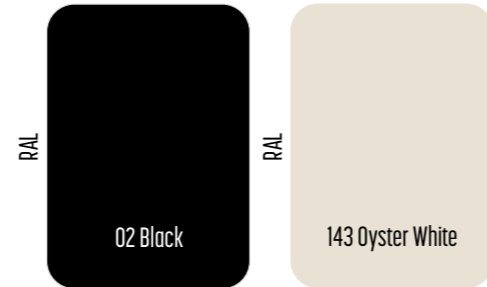

RAL

02 Black

RAL

143 Oyster White

Black RAL 9005 PC Struc

RAL1013