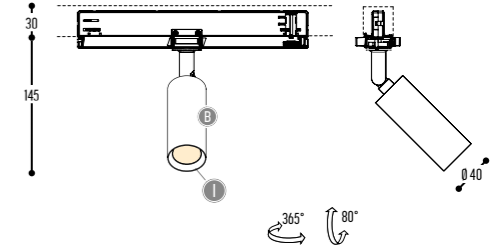

ACCESSORIES p. 523

	HONEYCOMB	172-9005-438099	Black
		172-9003-438099	White
		172-0112-438099	Gold

TUKI 40 TRACK
1341-BB-906GGH-K

TRACK RAIL: to be ordered separately
Compatible with EUTRAC, GLOBAL & POWERGEAR