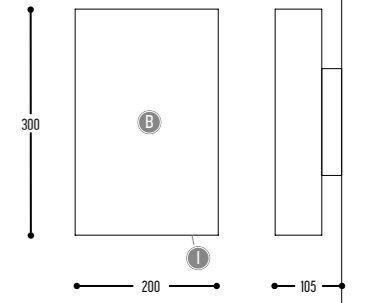

CCC	TYPE E27	042	LED Globe (MAX 12W)
DD	SUSP. CABLE	01	1,5 m
		02	2,5 m

Alu-Metal-Brass

**KAVEOO**  
design dark studio

**KAVEOO**  
1375-BB-90600H-K

**KAVEOO MAX**  
1376-BB-91500H-K

BB(B)	COLORS	02	Black	
		03	White	
		111	Brass Finish	
		150	Bronze Light	
		151	Bronze Dark	
		RAL color on request		
EFF	TYPE	KAVEOO	906	>90 CRI • 2x 600 Lm / 350 mA / 6,4 W
		KAVEOO MAX	915	>80 CRI • 2x 1500 Lm / 350 mA / 11,6 W
GG	REFLECTOR	00	N.A.	
H	COLOR TEMP	2	2700K	
		3	3000K	
K	DRIVER	1	No driver (CC)	
		0	Non dimmable (intern)	
		3	Dali (intern) Except KAVEOO (extern)	
		4	Phase cut (intern)	