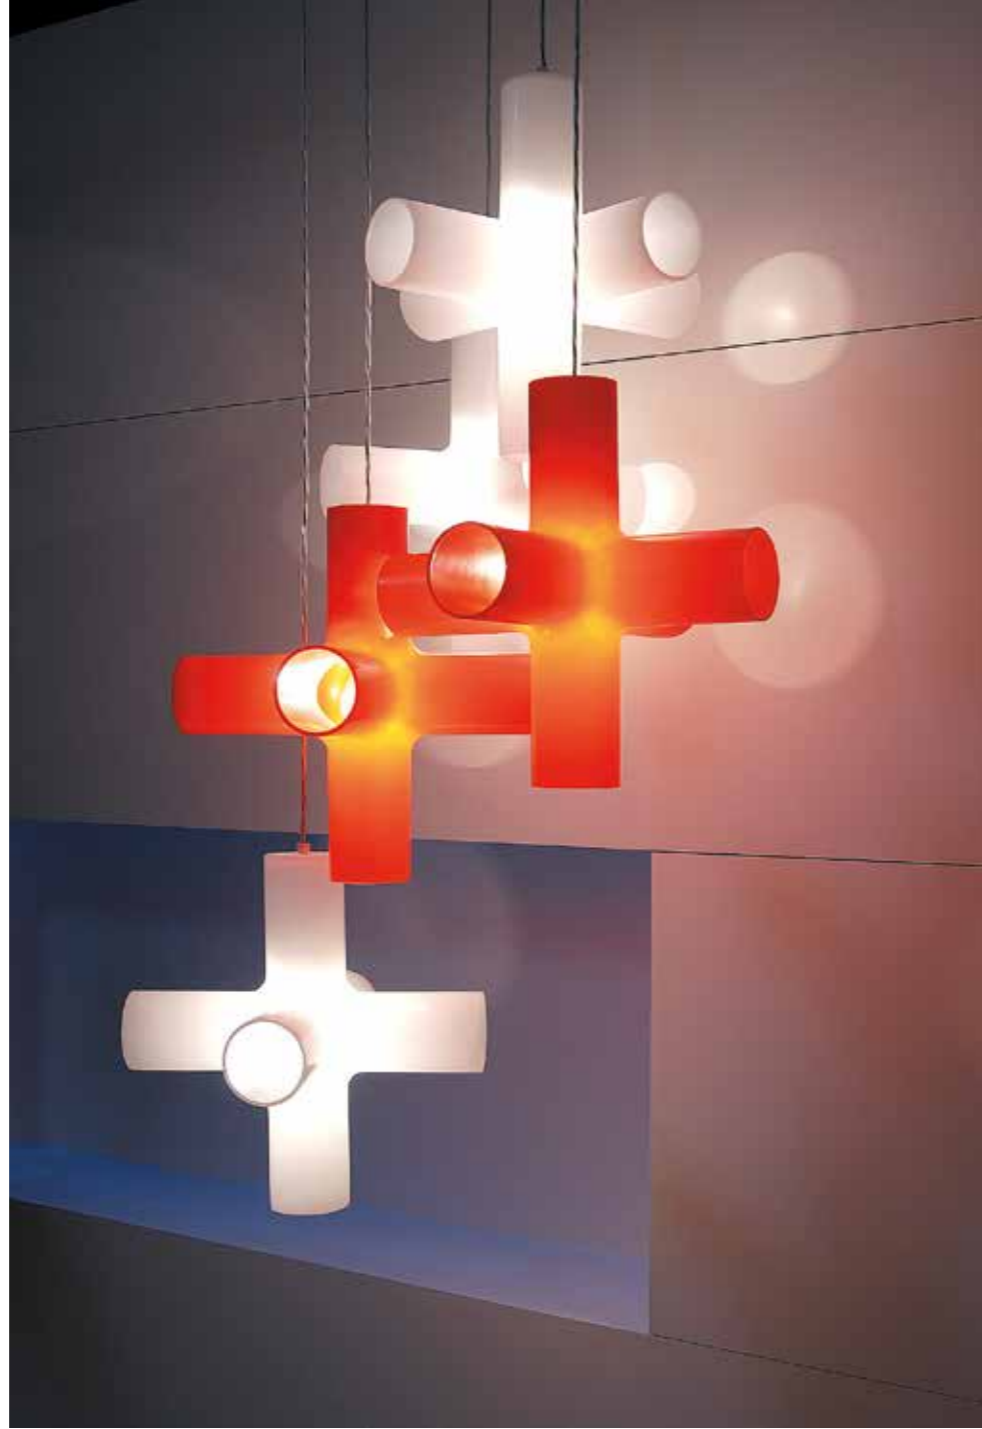

# CROSSLIGHT

design jan melis & ben oostrum

reddot design award  
winner

DE NEDERLANDSE  
DESIGNPRIJZEN3  
Designselectie

CROSSLIGHT S  
130-BB-001-DD

BB(B)	COLORS	03	White (translucent)
		04	Red
		08	Orange
CCC	TYPE E27		LED (MAX 8 W)
DD	SUSP. CABLE	01	1,5 m
		02	2,5 m