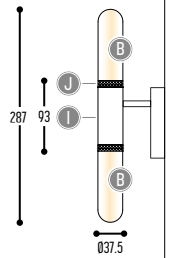

DISCLAIMER – Nature decides the look of alabaster!

CHIQUÉ 30.5 WALL
2606-BB(B)-904H-II(I)-JJ(J)-K

CHIQUÉ 30.4 WALL
2605-BB(B)-904H-II(I)-JJ(J)-K

CHIQUÉ 30.5 WALL DOUBLE
2608-BB(B)-904H-II(I)-JJ(J)-K

CHIQUÉ 30.4 WALL DOUBLE
2607-BB(B)-904H-II(I)-JJ(J)-K