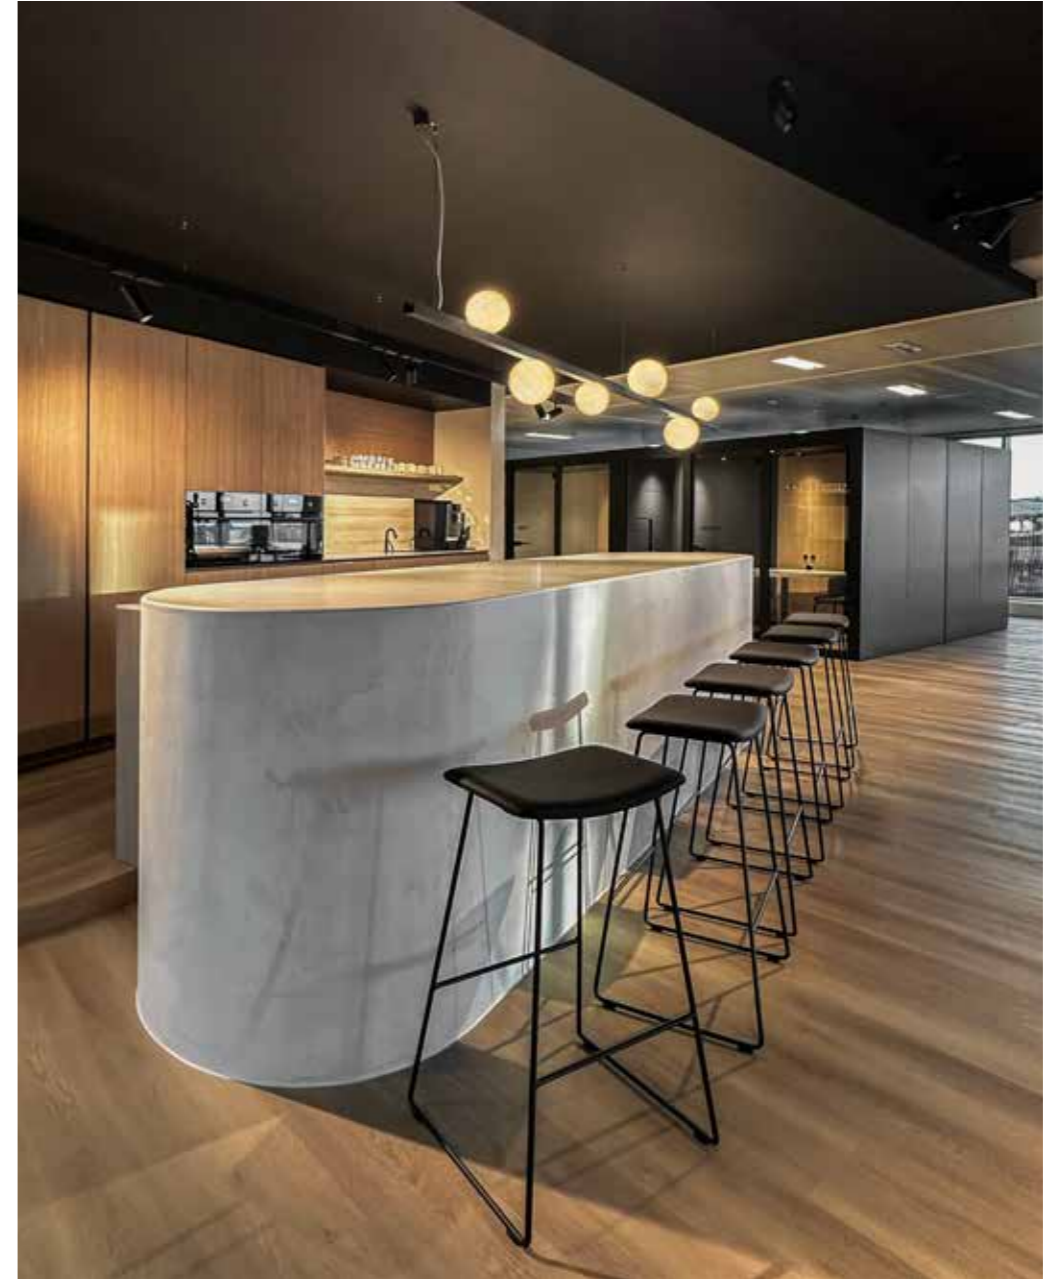

BB	COLOR PROFILE	02	Black
		03	White
		RAL color on request	
EFF	CRI • LUMENOUTPUT	906	>90 CRI • 600 Lm / 350 mA / 6,4 W (per ball)
GG	REFLECTOR	00	N.A.
H	COLOR TEMP.	2	2700K
		3	3000K
DD	SUSP. CABLE	01	1,5 m
		02	2,5 m
		03	5 m
K	DRIVER	0	Non dimmable (intern)
		3	Dali (intern)