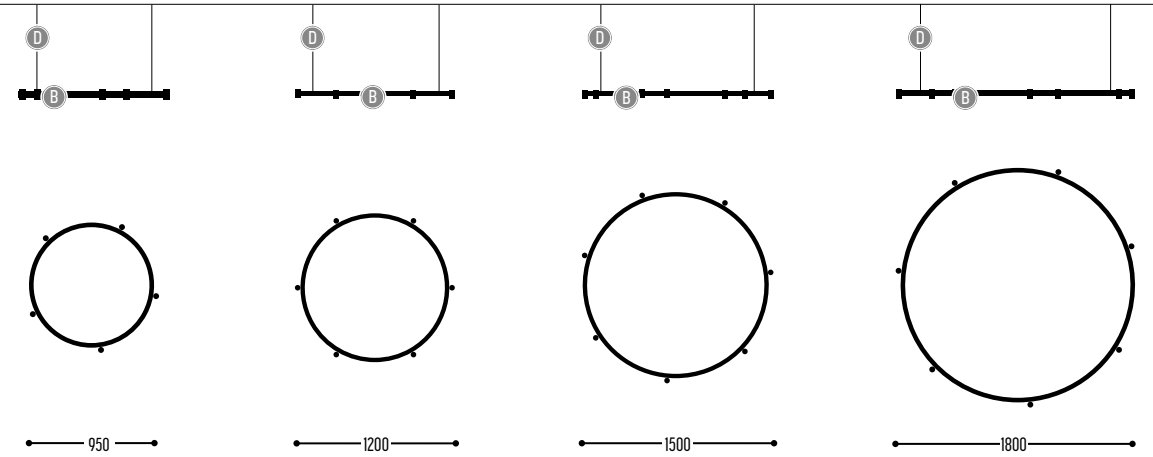

BALLZZZ FDR 950
1913-BB-001-DD-J

BALLZZZ FDR 1200
1915-BB-001-DD-J

BALLZZZ FDR 1500
1916-BB-001-DD-J

BALLZZZ FDR 1800
1917-BB-001-DD-J

BB	COLOR RING	02	Black
		03	White
		RAL color on request	
CCC	TYPE E27	001	LED (MAX.10 W)
DD	SUSP. CABLE	01	1,5 m
		02	2,5 m
		03	5 m
J	UP DOWN TYPE	0	down outside
		2	up outside
		4	double down