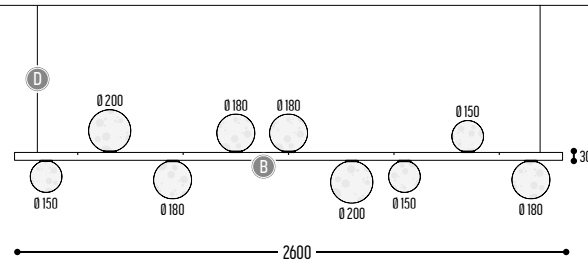

MISS RIGHT PLANETZZZ 2600 **LED**
2631-BB-90600H-DD-K