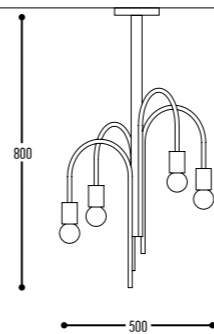

BB	COLORS	02		Black	
		111		Brass Finish	
					RAL color on request
CCC	TYPE E27	001		LED T45 Globe (MAX 10W)	

Alu