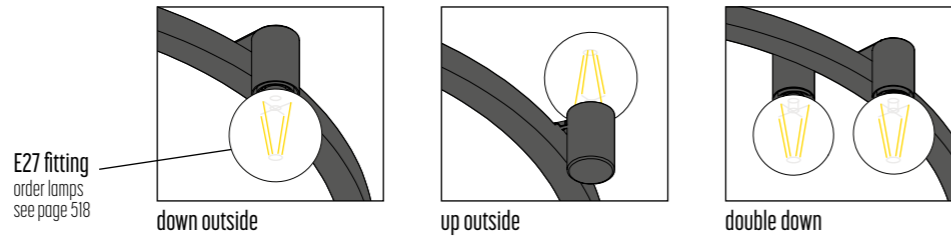

Possibilities

E27 fitting
order lamps
see page 518