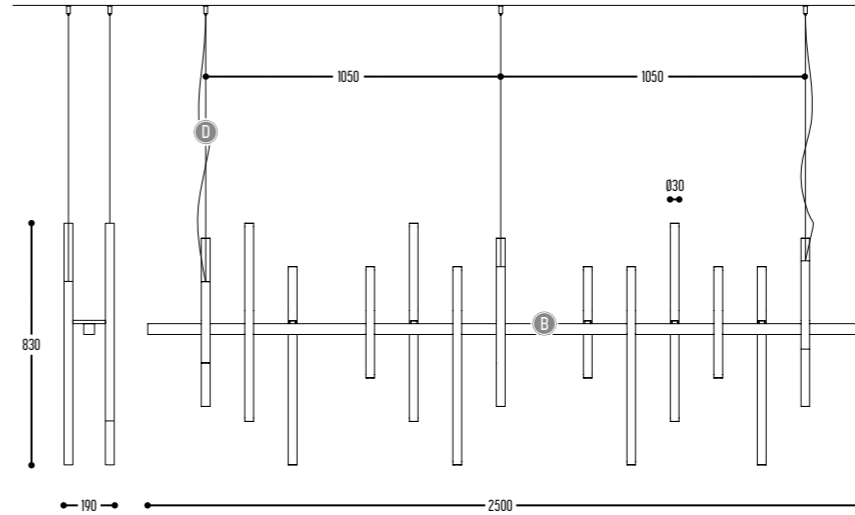

EQUALIZER 2500
3500-BB(B)-906H-DD-K-L-MM

BB(B)	COLORS	02	Black		
		03	White		
		10	Alu		
		150	Bronze Light		
		151	Bronze Dark		
EFF	CRI • LUMENOUTPUT	906	>90 CRI • 350 mA / 6,4 W		
		H	COLOR TEMP.	2	2700K
				3	3000K
DD	SUSP. CABLE	01	1,5 m		
		02	2,5 m		
K	DRIVER	0	Non dimmable (extern)		
		3	Dali / Push Dim (extern)		
L	LIGHTING	1	down (1 driver extern) 10x 420 Lm		
		2	up/down (2 drivers extern) 20x 420 Lm		
MM	TYPE	01	2500 Concrete ceiling - driver remote - down		
		02	2500 Concrete ceiling - driver remote - up/down		
		03	2500 Concrete ceiling - driver in ceiling base - down		
		04	2500 Concrete ceiling - driver in ceiling base - up/down		
		05	2500 Plaster board - driver recessed in base - down		
		06	2500 Plaster board - driver recessed in base - up/down		
		07	2500 Plaster board - driver remote - down		
		08	2500 Plaster board - driver remote - up/down