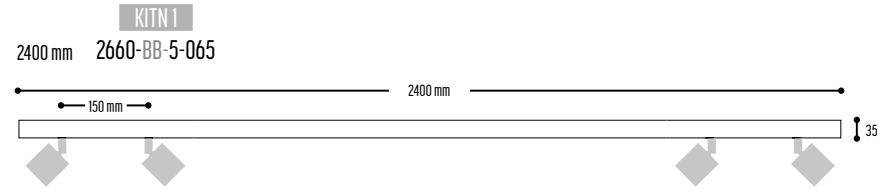

BB	COLORS	02	Black
		03	White
		10	Alu Satinated
		112	Brass Finish
		150	Bronze Light
		151	Bronze Dark

CCC	TYPE GUIDO	065	OPAR51 (MAX 50 W)

Alu

ACCESSORIES p. 523

	HONEYCOMB	172-9005-438099	Black
		172-9003-438099	White
		172-0112-438099	Gold