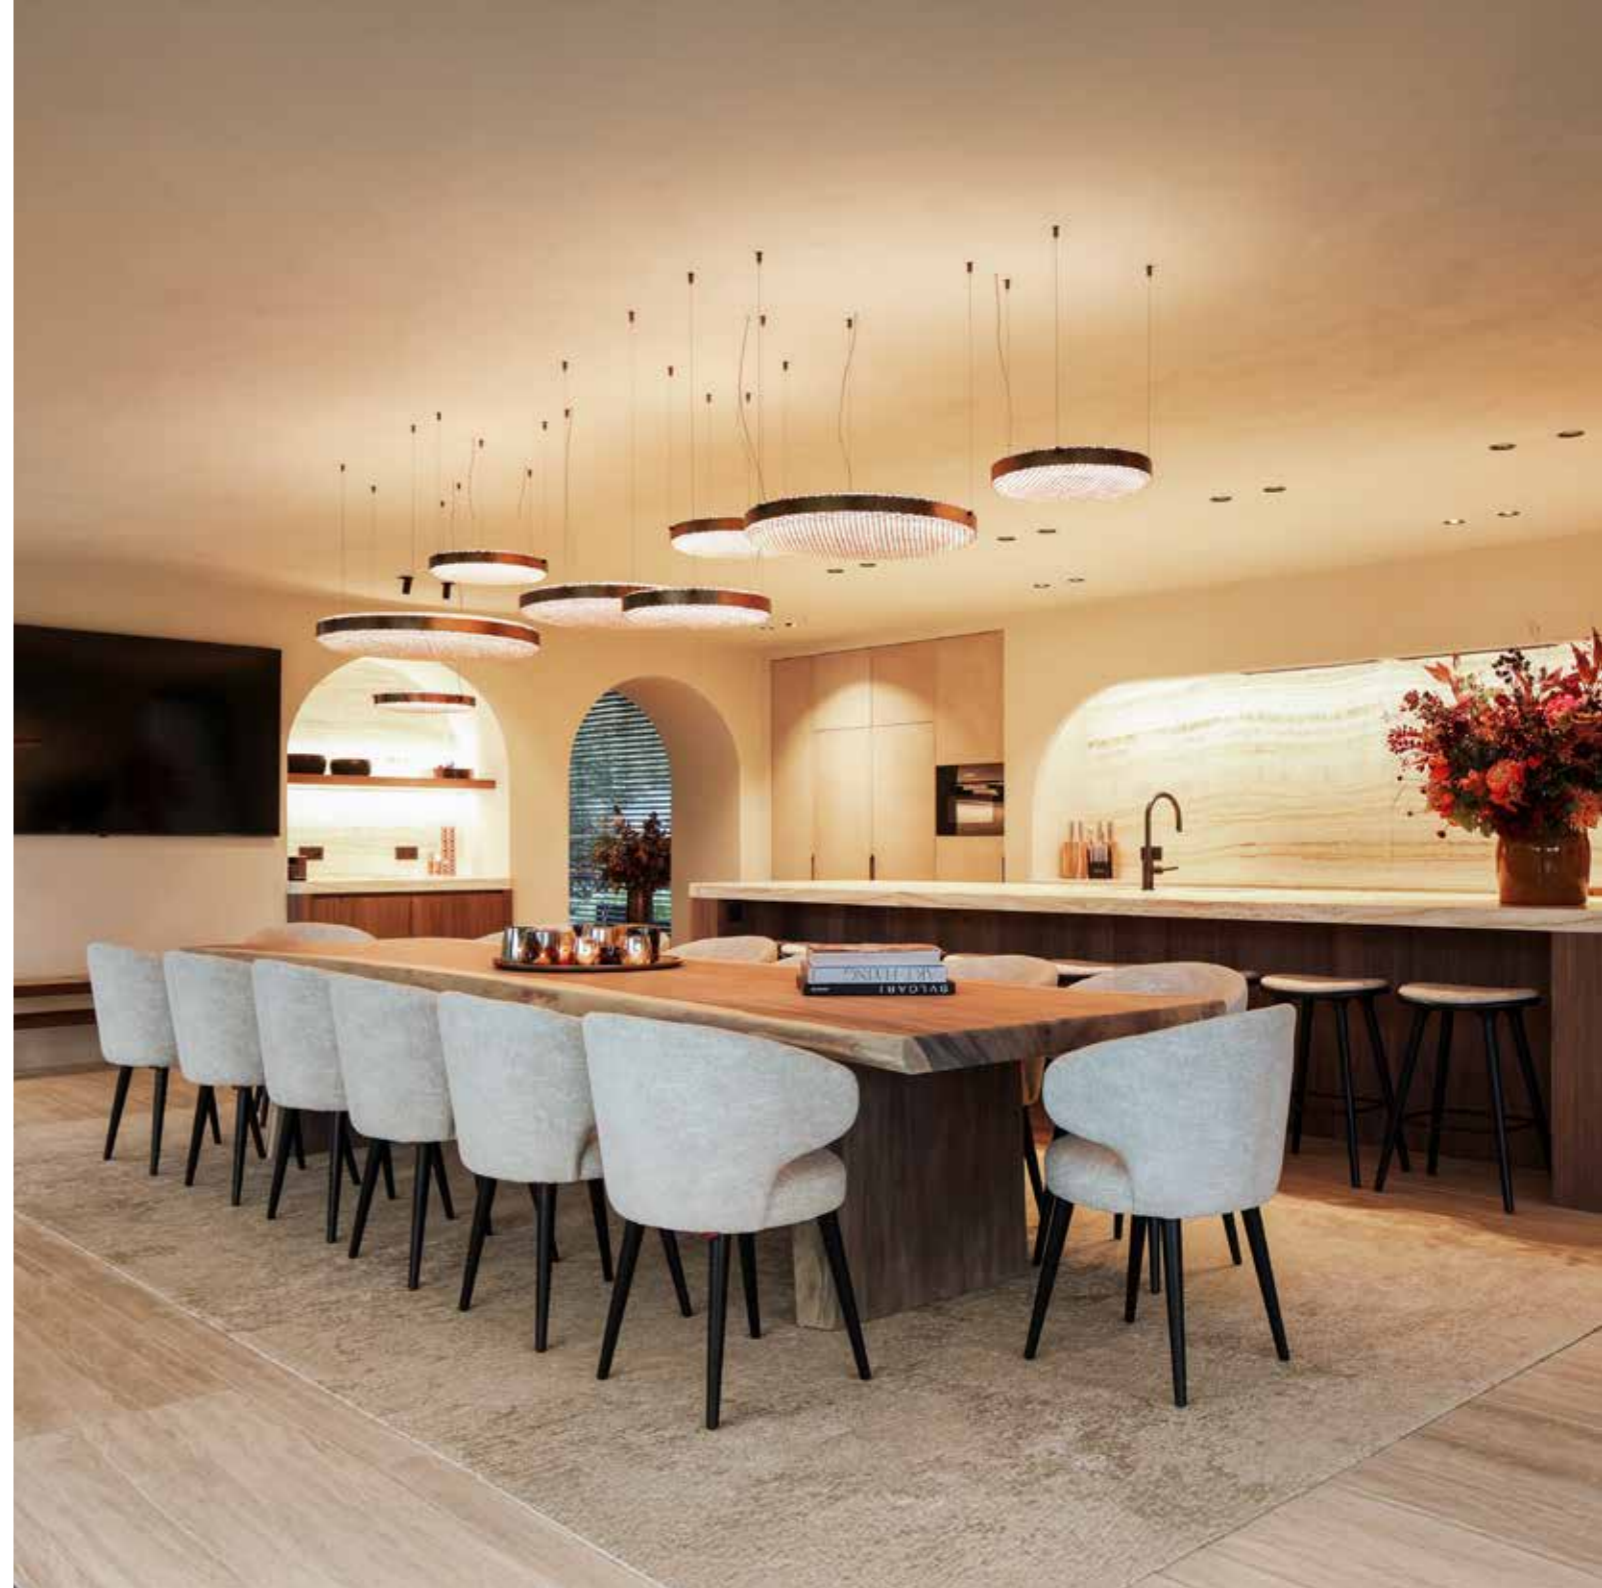

EMANUELLE 400 V
3300-14-2-DD-K

EMANUELLE 600 V
3301-14-2-DD-K

EMANUELLE 800 V
3302-14-2-DD-K