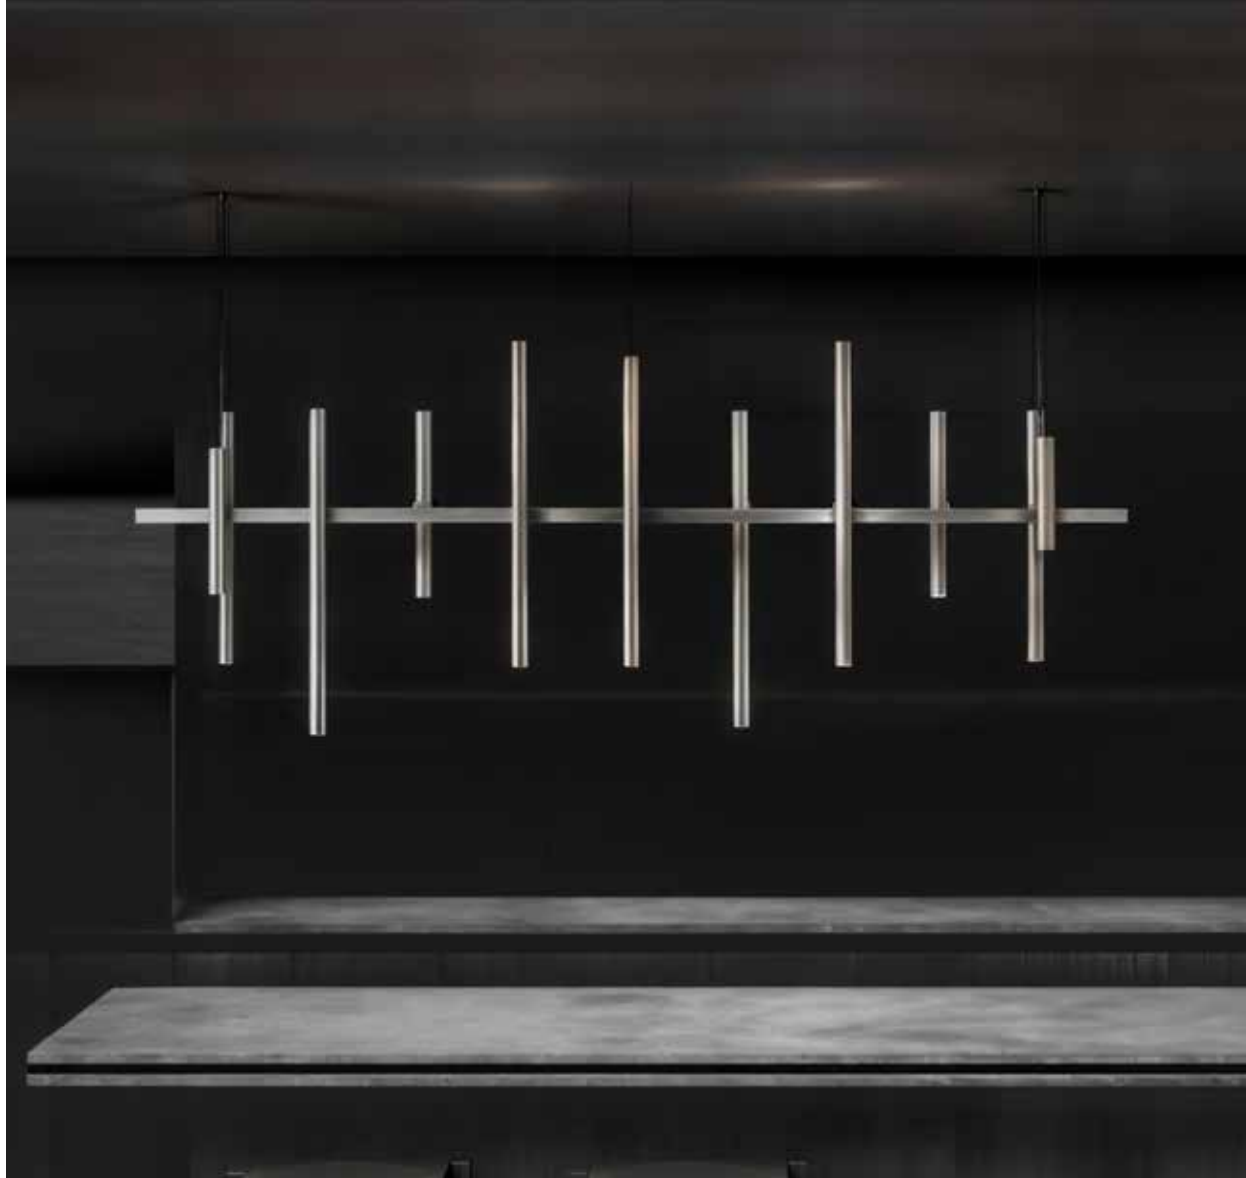

Alu-PC

EQUALIZER

design lbrand

DESIGN
AWARD
2025

EQUALIZER 1600
3501-BB(B)-903H-DD-K-L-MM

BB(B)	COLORS	02	Black
		03	White
		10	Alu
		150	Bronze Light
		151	Bronze Dark
EFF	CRI • LUMENOUTPUT	903	>90 CRI • 350 mA / 3,5 W
H	COLOR TEMP.	2	2700K
		3	3000K
DD	SUSP. CABLE	01	1,5 m
		02	2,5 m
K	DRIVER	0	Non dimmable (extern)
		3	Dali / Push Dim (extern)
L	LIGHTING	1	down (1 driver extern) 9x 280 Lm
		2	up/down (2 drivers extern) 18x 280 Lm
MM	TYPE	01	1600 Concrete ceiling - driver remote - down
		02	1600 Concrete ceiling - driver remote - up/down
		03	1600 Concrete ceiling - driver in ceiling base - down
		04	1600 Concrete ceiling - driver in ceiling base - up/down
		05	1600 Plaster board - driver recessed in base - down
		06	1600 Plaster board - driver recessed in base - up/down
		07	1600 Plaster board - driver remote - down
		08	1600 Plaster board - driver remote - up/down