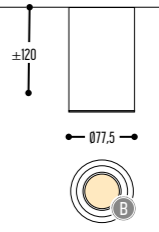

BB	COLORS	02	Black
		03	White
		150	Bronze Light
		151	Bronze Dark
EFF	CRI • LUMENOUTPUT	909	>90 CRI • 1 x 780 Lm / 180 mA / 7W
GG	REFLECTOR	12	12°
		34	34°
		60	60°
H	COLOR TEMP.	2	2700K
		3	3000K
K	DRIVER	1	No driver
		0	Non dimmable (extern)
		3	Dali (extern)
		4	Phase-cut (extern)