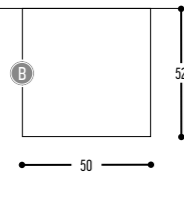

BB(B)	COLORS	Color
02	Black	Black
03	White	White
101	Soft Pink	Soft Pink
103	Soft Blue	Soft Blue
104	Soft Green	Soft Green
124	Kaki	Kaki
140	Old Pink	Old Pink
141	Terracotta Red	Terracotta Red
142	Oxide Red	Oxide Red
111	Brass Finish	Brass Finish
RAL color on request		

EFF	CRI • LUMENOUTPUT	906	>90 CRI • 600 Lm / 350 mA / 6,4 W
GG	REFLECTOR	22	22°
		34	34°
		54	54°
H	COLOR TEMP.	2	2700K
		3	3000K

II(I)	COLOR PLATE	Color
02	Black	Black
03	White	White
110	Brass	Brass
RAL color on request		

K	DRIVER	Option
1	No driver (CC)	
0	Non dimmable (extern)	
3	Dali (extern)	
4	Phase cut (extern)