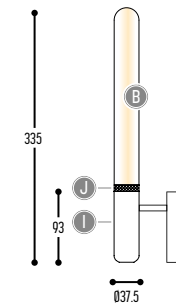

CHIQUÉ 30.4 WALL
2605-BB(B)-904H-II(I)-JJ(J)-K