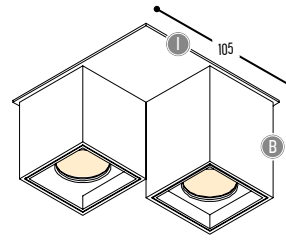

ZQUARE
design dark studio

ZQUARE 1
922-BB(B)-906GGH-K

ZQUARE 2
924-BB(B)-906GGH-K

ZQUARE 3
926-BB(B)-906GGH-II(I)-K

ZQUARE 4
927-BB(B)-906GGH-II(I)-K

ZQUARE MOVE
928-BB(B)-906GGH-II(I)-K

BB(B)	COLORS	Color	Code
		Black	02
		White	03
		Soft Pink	101
		Soft Blue	103
		Soft Green	104
		Kaki	124
		Old Pink	140
		Terracotta Red	141
		Oxide Red	142
		Brass Finish	111
		RAL color on request	