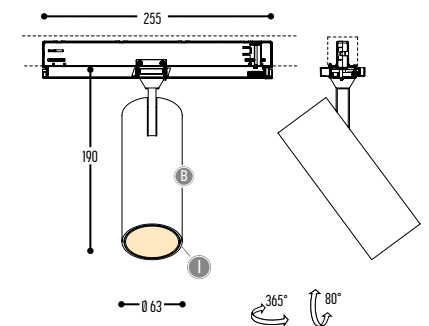

Alvino _ Fugozzi

The Motel

TUKI 60 TRACK
1346-BB-EFFGGH-I-K

TRACK RAIL: to be ordered separately
Compatible with EUTRAC, GLOBAL & POWERGEAR

DALI - version
TRACK RAIL: to be ordered separately
Compatible with GLOBAL & POWERGEAR