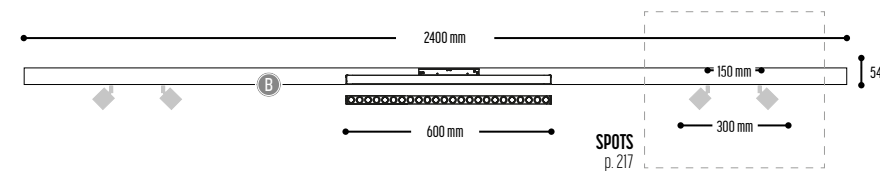

48V

KFORTY-8

design dark studio

CUSTOM MADE
your dream -our challenge

KFORTY-8 SPOTS/LINE
3691-BB-S-H-K

KFORTY-8 SPOTS
3690-BB-S-H-K

PROFILE
2000 mm 3651-BB

Only in BLACK and WHITE