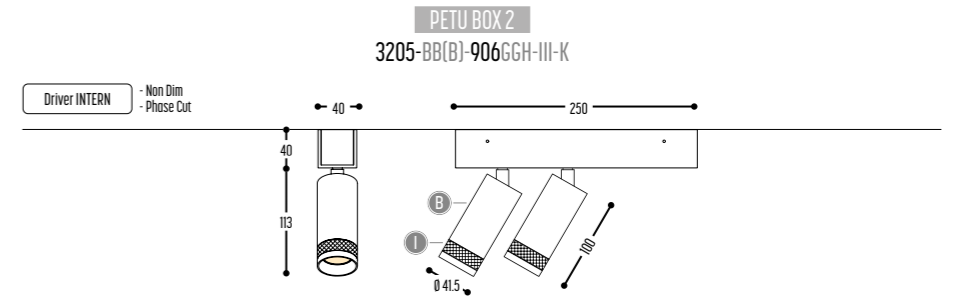

# PETU

design dark studio

BB(B)	COLORS	02	Black
		10	Alu Satinated
		150	Bronze Light
		151	Bronze Dark
EFF	CRI • LUMENOUTPUT	906	>90 CRI • 600 Lm / 350 mA / 6,4 W
		22	22°
		34	34°
		54	54°
H	COLOR TEMP.	2	2700K
		3	3000K
		4	4000K
		III	COLOR
10	Alu Satinated		
150	Bronze Light		
151	Bronze Dark		
K	DRIVER	1	No driver (CC)
		0	Non dimmable (intern)
		3	Dali (extern)
		4	Phase cut (extern)