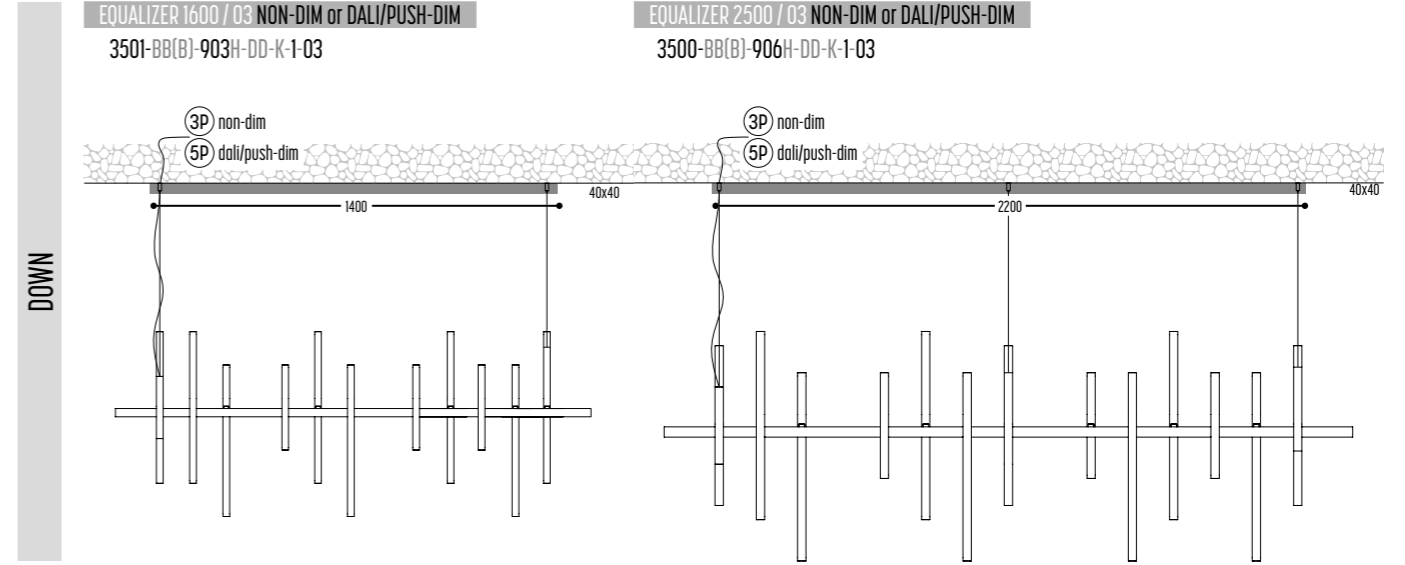

CONCRETE CEILING
DRIVER IN CEILING BASE