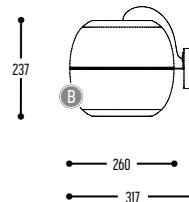

BB(B)	COLORS	02	Black		
		03	White		
		10	Alu Sotinated		
		101	Soft Pink		
		103	Soft Blue		
		104	Soft Green		
		124	Kaki		
		140	Old Pink		
		141	Terracotta Red		
		142	Oxide Red		
		110	Brass		
		150	Bronze Light		
		151	Bronze Dark		
		RAL color on request			
		CCC	TYPE E27	042	LED Globe (MAX 12W)
DD	SUSP. CABLE	01	1,5 m		
		02	2,5 m		

Alu-Metal-Brass