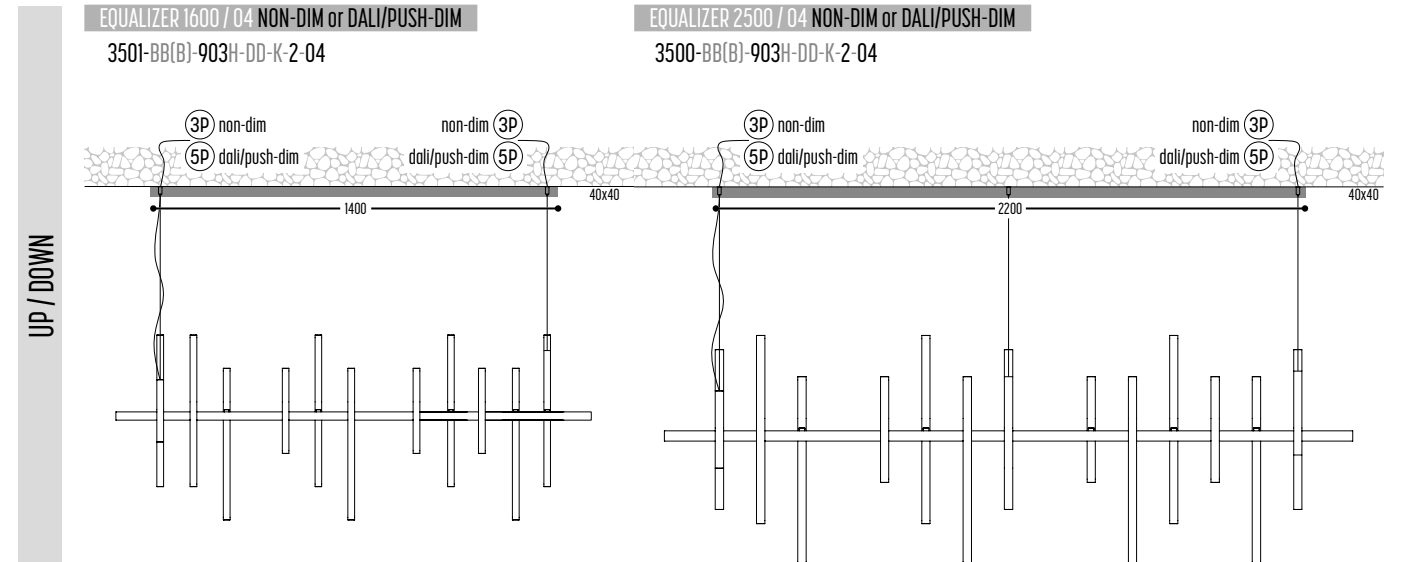

CONCRETE CEILING
DRIVER IN CEILING BASE