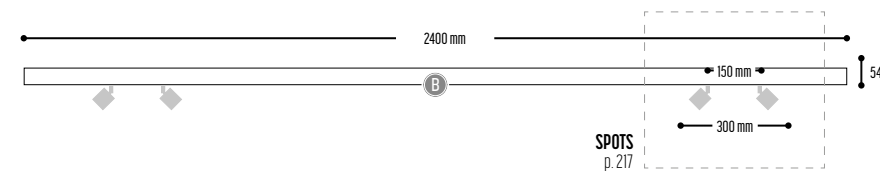

48V

KFORTY-8

design dark studio

CUSTOM MADE
your dream -our challenge

KFORTY-8 SPOTS/LINE
3691-BB-S-H-K

KFORTY-8 SPOTS
3690-BB-S-H-K

PROFILE
2000 mm 3651-BB

Only in BLACK and WHITE