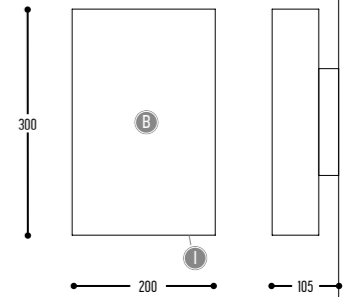

BB(B)	COLORS	02	Black	
		03	White	
		111	Brass Finish	
		150	Bronze Light	
		151	Bronze Dark	
		RAL color on request		
EFF	TYPE	KAVEOO	906	>90 CRI • 2x 600 Lm / 350 mA / 6,4 W
		KAVEOO MAX	915	>80 CRI • 2x 1500 Lm / 350 mA / 11,6 W
GG	REFLECTOR	00	N.A.	
H	COLOR TEMP	2	2700K	
		3	3000K	
K	DRIVER	1	No driver (CC)	
		0	Non dimmable (intern)	
		3	Dali (intern) Except KAVEOO (extern)	
		4	Phase cut (intern)