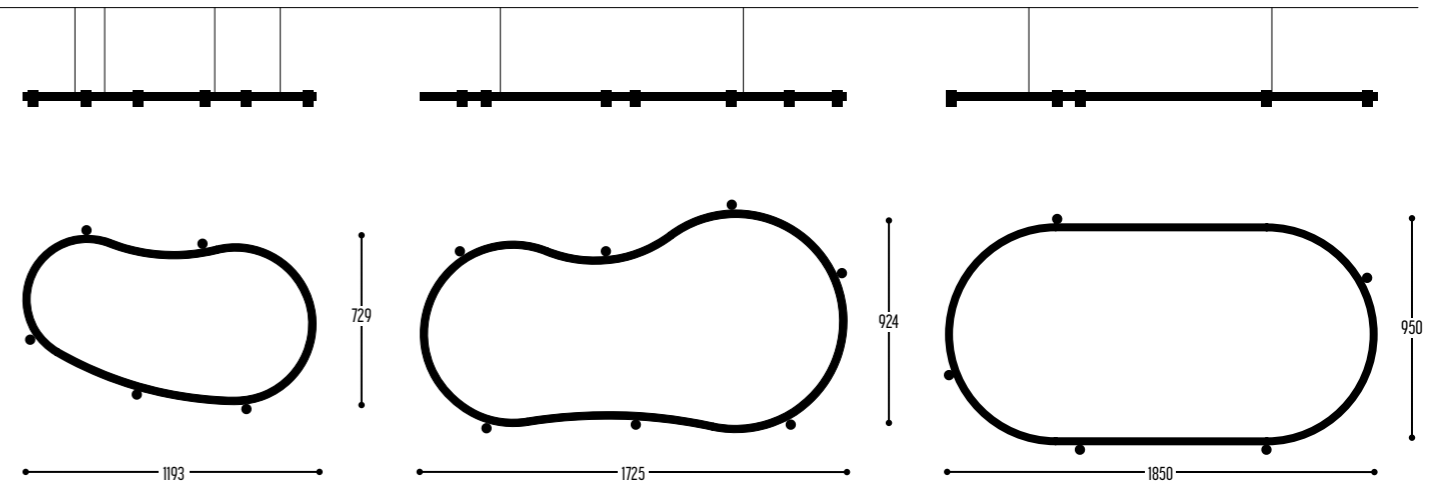

BALLZZZ FDR ORGANIC 1
2335-BB-001-DD-J

BALLZZZ FDR ORGANIC 2
2336-BB-001-DD-J

BALLZZZ FDR ORGANIC 3
2337-BB-001-DD-J