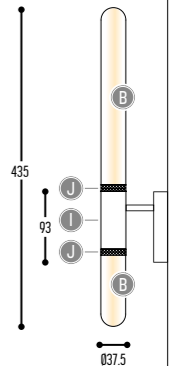

CHIQUÉ 30.4 WALL DOUBLE
2607-BB(B)-904H-II(I)-JJ(J)-K