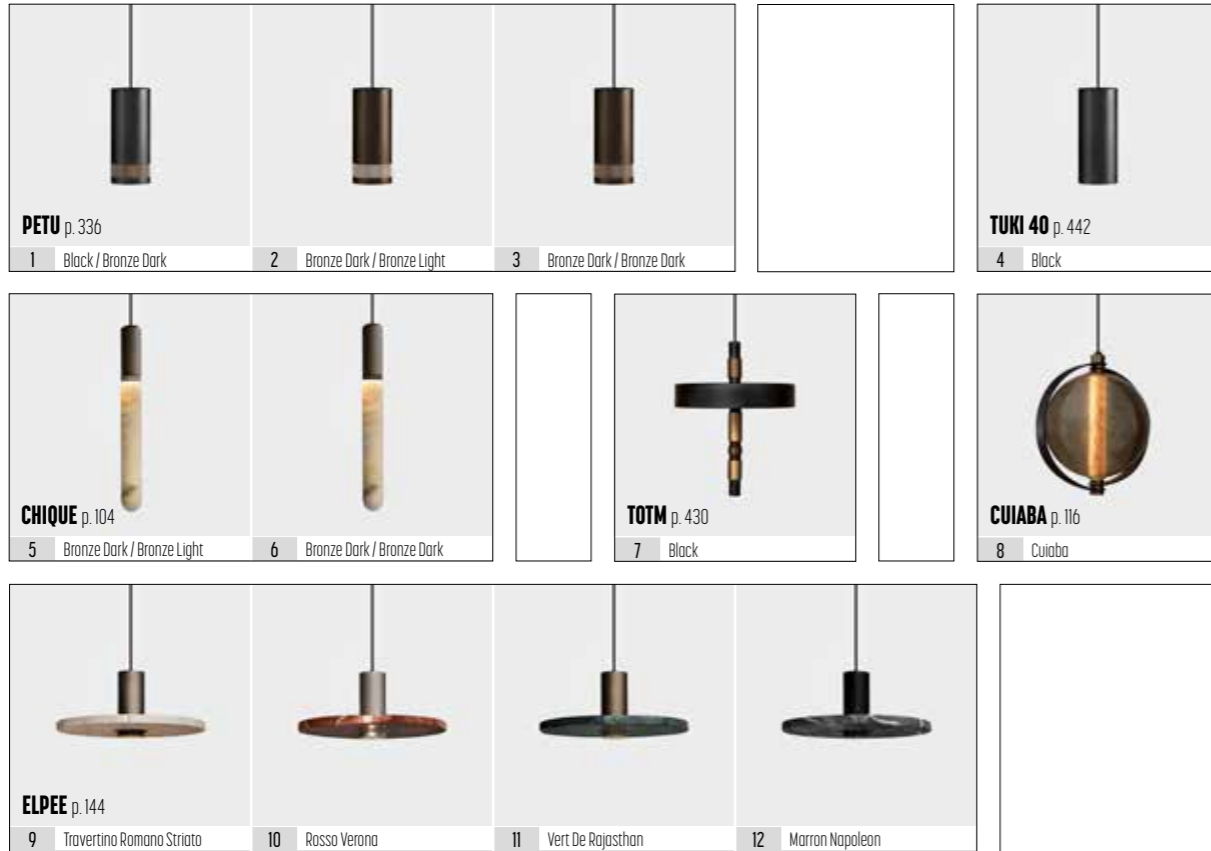

SPOTS + LED-LINE

p. 232

SPOTS LED-LINE+ PENDANT

p. 238

— KITN SPOTS —

1 TOQI

GU10

2 TIKI

3 TUKI 40

4 PETI

5 PETU

LED

If you haven't found what you are looking for, **contact us**, we make it happen!

KITN  
design dark studio

CUSTOM MADE  
your dream -our challenge

— KITN **PENDANTS** LED —

If you haven't found what you are looking for, **contact us**, we make it happen!

— KITN **PENDANTS** 230V / G9-E27 —