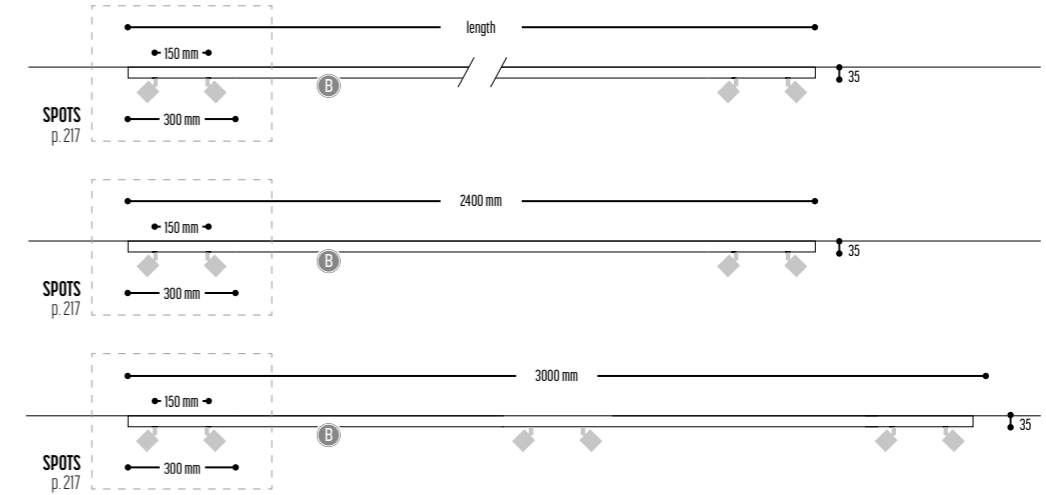

KITN CUSTOM MADE

2662-BB-S-H-K-length

2662-BB-1-065-length

KITN 1
2400 mm 2660-BB-S-H-K
2400 mm 2660-BB-1-065

KITN 2
3000 mm 2661-BB-S-H-K
3000 mm 2661-BB-1-065