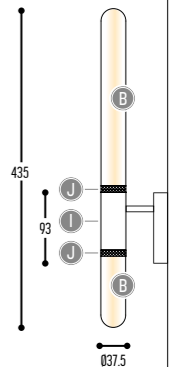

DISCLAIMER – Nature decides the look of alabaster!

CHIQUÉ 30.5 WALL
2606-BB(B)-904H-II(I)-JJ(J)-K

CHIQUÉ 30.4 WALL
2605-BB(B)-904H-II(I)-JJ(J)-K

CHIQUÉ 30.5 WALL DOUBLE
2608-BB(B)-904H-II(I)-JJ(J)-K

CHIQUÉ 30.4 WALL DOUBLE
2607-BB(B)-904H-II(I)-JJ(J)-K