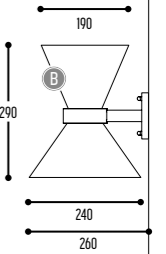

Wood - PMMA

SL53
design léon stynen

HERITAGE
COLLECTION

1953

LEON M. J. R. STYNEN

SL 53 M WALL
3352-BB(B)906H-K

SL 53 WALL
3353-BB(B)914H-K

BB(B)	COLORS CONES	02	Black
		03	White
		150	Bronze Light
		151	Bronze Dark
		101	Soft Pink
		103	Soft Blue
		161	LS Blue
		104	Soft Green
		162	LS Green
		124	Kaki
		140	Old Pink
		141	Terracotta Red
		142	Oxide Red
		RAL color on request	
EFF	CRI • LUMENOUTPUT	906	LED >90 CRI • 2x 600 Lm / 350 mA / 2x 6,4 W
		914	LED >90 CRI • 2x 1400 Lm / 350 mA / 2x 14 W
H	COLOR TEMP	2	2700K
		3	3000K
K	DRIVER	1	No driver (CC)
		0	Non dimmable (extern)
		3	Dali (extern)
		4	Phase cut (extern)