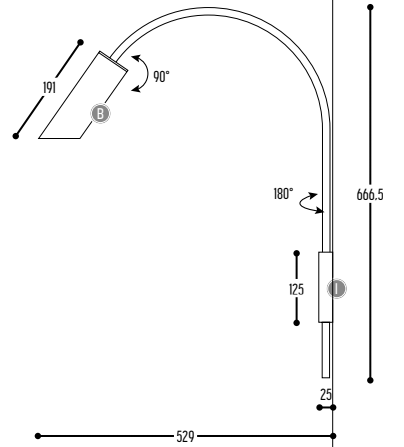

WALLSTER JR
1120-BB-90600H-II(I)-K

BB(B)	COLORS	02		Black	
		03		White	
		150		Bronze light	
		151		Bronze dark	
EFF	CRI • LUMENOUTPUT	906	LED	>90 CRI • 600 Lm / 180 mA / 6,4 W	
GG	REFLECTOR	00	N.A.		
H	COLOR TEMP.	2	2700K		
		3	3000K		
		4	4000K		
II(I)	COLORS	02		Black	
		03		White	
		110		Brass	
		150		Bronze light	
		151		Bronze dark	
K	DRIVER	1	No driver (CC)		
		0	Non dimmable (intern)		
		3	Dali (extern)		
		3	Phase cut (extern)