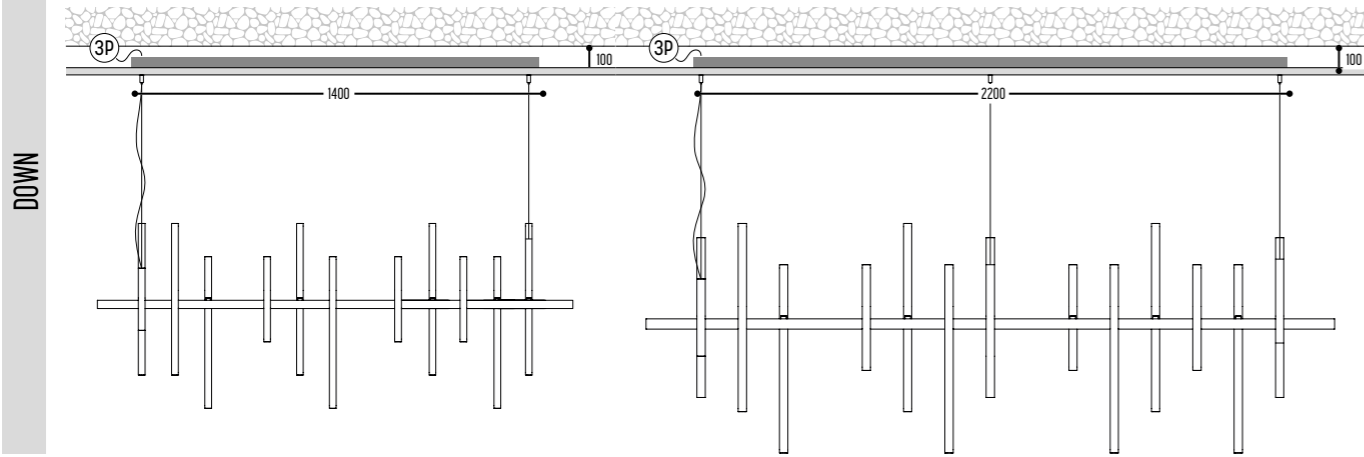

EQUALIZER 1600 / 05 NON-DIM or DALI/PUSH-DIM
3501-BB(B)-903H-DD-K-1-05

DOWN