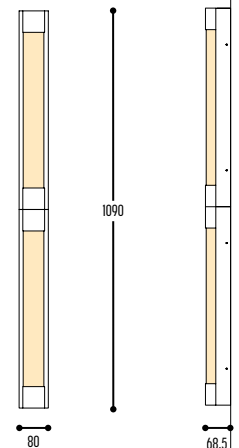

RBA

design ricardo bofill taller de arquitectura

HERITAGE
COLLECTION

1989

BB(B)	COLORS	02	Black
		03	White
		10	Alu Satinated
		110	Brass
C	RBA 1	2	>90 CRI • 600-800 Lm / 15-25 W / 2700K
		3	>90 CRI • 600-800 Lm / 15-25 W / 3000K
	RBA 2	2	>90 CRI • 800 Lm / 25 W / 2700K
		3	>90 CRI • 800 Lm / 25 W / 3000K
	RBA 3	2	>90 CRI • 1600 Lm / 50 W / 2700K
		3	>90 CRI • 1600 Lm / 50 W / 3000K
K	DRIVER	1	No driver
		0	Non dimmable (intern)
		3	Dali (intern)

RBA 1
3045-BB(B)-C-K

RBA 2
3046-BB(B)-C-K

RBA 3
3047-BB(B)-C-K