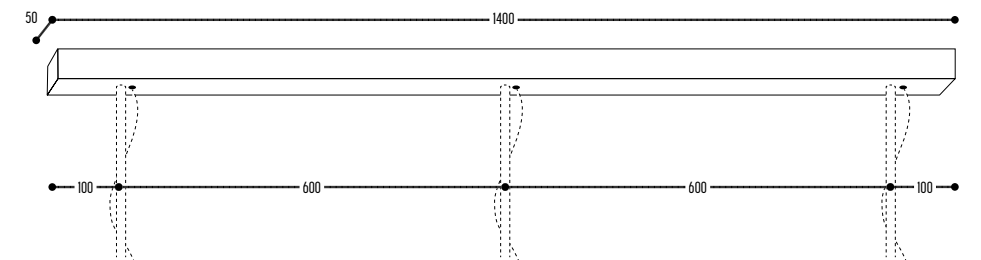

CEILING PROFILE - 3P double

Black 1896-02
White 1896-03