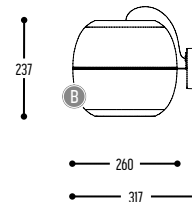

IJ-LAMP METAL WALL
817-BB(B)-042-00

BB(B)	COLORS	02	Black
		03	White
		10	Alu Sotinated
		101	Soft Pink
		103	Soft Blue
		104	Soft Green
		124	Kaki
		140	Old Pink
		141	Terracotta Red
		142	Oxide Red
		110	Brass
		150	Bronze Light
		151	Bronze Dark
			RAL color on request
CCC	TYPE E27	042	LED Globe (MAX 12W)
DD	SUSP. CABLE	01	1,5 m
		02	2,5 m

Alu-Metal-Brass