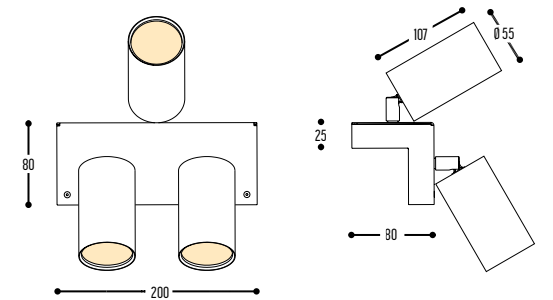

TORNER
design stephane bouchet

TORNER GU10 DUO
1602-BB-065

TORNER GU10 TRIO
1603-BB-065

ACCESSORIES p. 523

	HONEYCOMB	172-9005-438099		Black
		172-9003-438099		White
		172-0112-438099		Gold

BB	COLORS	02		Black
		03		White
CCC	TYPE GU10	065		OPAR51 (MAX 50 W)