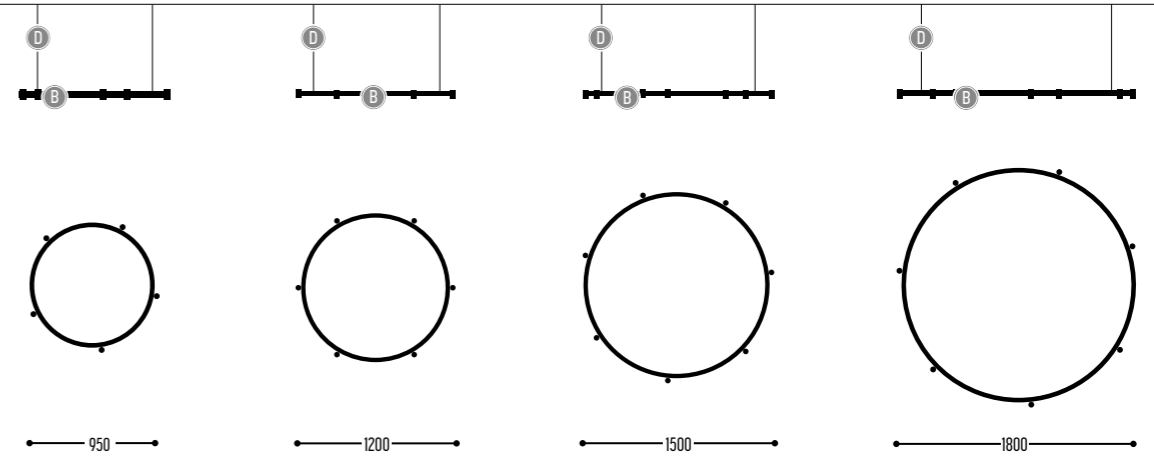

Alu - Glass

BALLZZZ FDR

design anthony boelaert

Blanco _ Anthony Boelaert

Possibilities

E27 fitting
order lamps
see page 518

BALLZZZ FDR 950
1913-BB-001-DD-J

BALLZZZ FDR 1200
1915-BB-001-DD-J