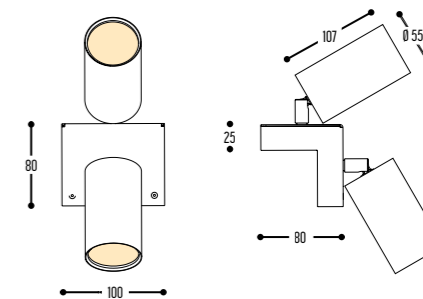

TORNER GU10 DUO
1602-BB-065