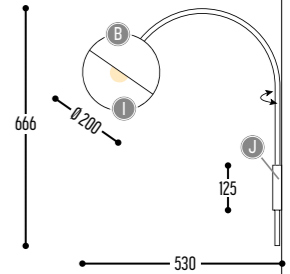

BB(B)	COLORS	02	Black
		03	White
		110	Brass
		150	Bronze Light
		151	Bronze Dark
		RAL color on request	
CCC	TYPE G9	071	LED (MAX 6 W)
EFF	CRI • LUMENOUTPUT	904	>90 CRI • 600 Lm / 350 mA / 6 W
GG	GLOBE	20	Ø200
H	COLOR TEMP.	0	N.A.
		1	2200K
		2	2700K
		3	3000K
II	GLOBE color	00	Transparent
JJ(J)	COLORS	02	Black
		03	White
		110	Brass
		150	Bronze Light
		151	Bronze Dark
		RAL color on request	
K	DRIVER	1	No driver (CC)
		0	Non dimmable (extern)
		3	Dali (extern)
		4	Phase cut (extern)

BANGSTER HOODY WALL 2
2199-BB(B)-071200-00-JJ(J)
2199-BB(B)-90420H-00-JJ(J)-K