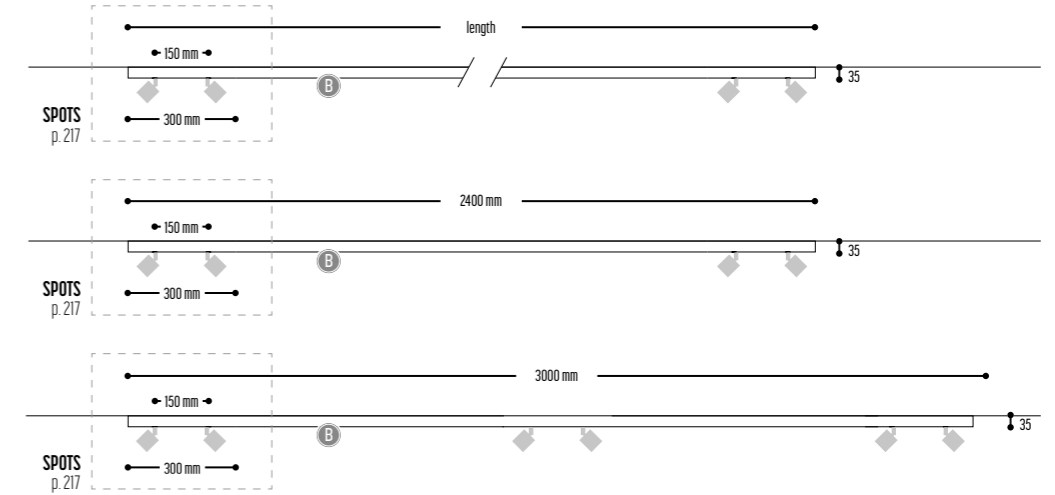

KITN CUSTOM MADE

2662-BB-S-H-K-length

2662-BB-1-065-length

KITN 1
2400 mm 2660-BB-S-H-K
2400 mm 2660-BB-1-065

KITN 2
3000 mm 2661-BB-S-H-K
3000 mm 2661-BB-1-065