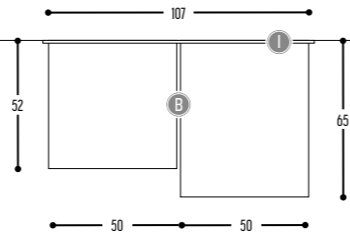

ZQUARE  
design dark studio

ZQUARE 1  
922-BB(B)-906GGH-K

ZQUARE 2  
924-BB(B)-906GGH-K

ZQUARE 3  
926-BB(B)-906GGH-II(I)-K

ZQUARE 4  
927-BB(B)-906GGH-II(I)-K

ZQUARE MOVE  
928-BB(B)-906GGH-II(I)-K

BB(B)	COLORS	Code	Color
		02	Black
		03	White
		101	Soft Pink
		103	Soft Blue
		104	Soft Green
		124	Kaki
		140	Old Pink
		141	Terracotta Red
		142	Oxide Red
		111	Brass Finish
		RAL color on request	