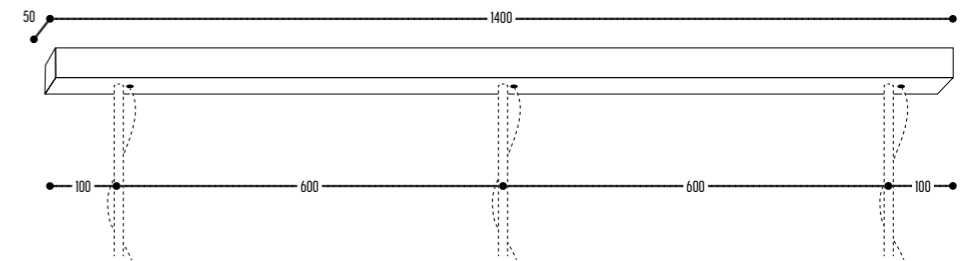

CEILING PROFILE - 3P double

Black **1896-02**
White **1896-03**