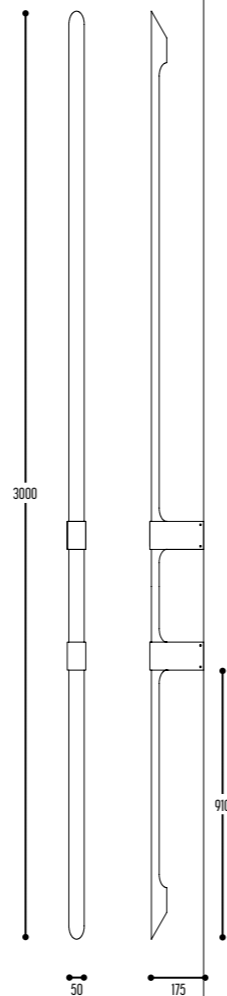

BB(B)	COLORS	02		Black
		03		White
		111		Brass Finish
E	CRI • LUMENOUTPUT	3	AGUJA 300	>90CRI • 8175 Lm / 50W / 3000K
		2	AGUJA 300	>90CRI • 7700 Lm / 50W / 2700K
K	DRIVER	1	No driver	
		0	Non dimmable (intern)	
		3	Dali (extern)	

Aluminium