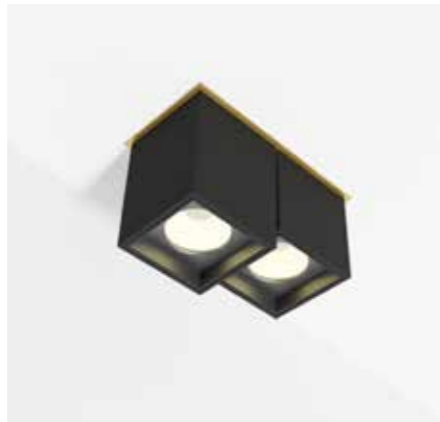

ZQUARE
design dark studio

ZQUARE 1
922-BB(B)-906GGH-K

ZQUARE 2
924-BB(B)-906GGH-K

ZQUARE 3
926-BB(B)-906GGH-II(I)-K

ZQUARE 4
927-BB(B)-906GGH-II(I)-K

ZQUARE MOVE
928-BB(B)-906GGH-II(I)-K

BB(B)	COLORS	Color
02	Black	Black
03	White	White
101	Soft Pink	Soft Pink
103	Soft Blue	Soft Blue
104	Soft Green	Soft Green
124	Kaki	Kaki
140	Old Pink	Old Pink
141	Terracotta Red	Terracotta Red
142	Oxide Red	Oxide Red
111	Brass Finish	Brass Finish
RAL color on request		