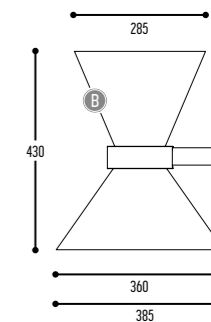

SL 53 WALL
3353-BB(B)914H-K

BB(B)	COLORS CONES	02	Black
		03	White
		101	Soft Pink
		103	Soft Blue
		161	LS Blue
		104	Soft Green
		162	LS Green
		124	Kaki
		140	Old Pink
		141	Terracotta Red
		142	Oxide Red
		RAL color on request	
EFF	CRI • LUMENOUTPUT	906	LED >90 CRI • 2x 600 Lm / 350 mA / 2x 6,4 W
		914	LED >90 CRI • 2x 1400 Lm / 350 mA / 2x 14 W
H	COLOR TEMP	2	2700K
		3	3000K
K	DRIVER	1	No driver (CC)
		0	Non dimmable (extern)
		3	Dali (extern)
		4	Phase cut (extern)