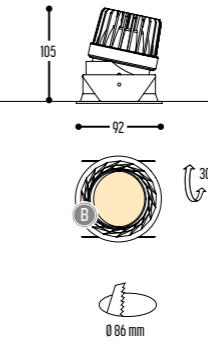

ATSJI MOVE
[IP20] 1337-BB(B)-EFFGGH-K
[IP44] 1338-BB(B)-EFFGGH-K