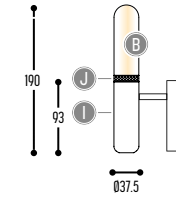

DISCLAIMER – Nature decides the look of alabaster!

CHIQUÉ 30.5 WALL
2606-BB(B)-904H-II(I)-JJ(J)-K