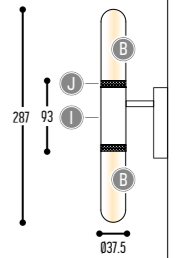

**DISCLAIMER** – Nature decides the look of alabaster!

**CHIQUÉ 30.5 WALL**  
2606-BB(B)-904H-II(I)-JJ(J)-K

**CHIQUÉ 30.4 WALL**  
2605-BB(B)-904H-II(I)-JJ(J)-K

**CHIQUÉ 30.5 WALL DOUBLE**  
2608-BB(B)-904H-II(I)-JJ(J)-K