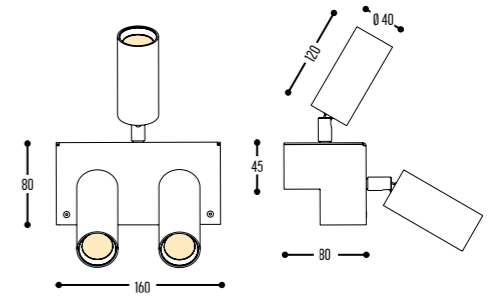

BB	COLORS	02	Black
		03	White
EFF	CRI • LUMENOUTPUT	906	>90 CRI • 600 Lm / 350 mA / 6,4 W
		GG	REFLECTOR
H	COLOR TEMP.	22	22°
		34	34°
		54	54°
K	DRIVER	2	2700K
		3	3000K
		4	4000K
		1	No driver (CC)
		0	Non dimmable
		3	Dali
		4	Phase cut

ACCESSORIES p. 523

	172-9005-436099	Black
	172-9003-436099	White
	172-0112-436099	Gold

Alu