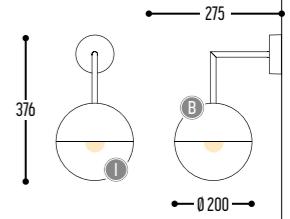

BB(B)	COLORS	02	Black
		03	White
		110	Brass
		150	Bronze Light
		151	Bronze Dark
		RAL color on request	
CCC	TYPE G9	071	LED (MAX 6 W)
EFF	CRI • LUMENOUTPUT	904	>90 CRI • 600 Lm / 350 mA / 6 W
GG	GLOBE	20	Ø200
H	COLOR TEMP.	0	N.A.
		1	2200K
		2	2700K
		3	3000K
II	GLOBE color	00	Transparent
JJ(J)	COLORS	02	Black
		03	White
		110	Brass
		150	Bronze Light
		151	Bronze Dark
		RAL color on request	
K	DRIVER	1	No driver (CC)
		0	Non dimmable (extern)
		3	Dali (extern)
		4	Phase cut (extern)