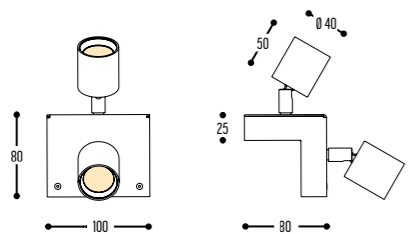

TORNER GU10 DUO
1602-BB-065

TORNER GU10 TRIO
1603-BB-065

BB	COLORS	02	 Black
		03	 White
CCC	TYPE GU10	065	 (PAR51 (MAX 50 W))

Alu          

Driver EXTERN **TORNER DUO**
1612-BB-906GGH-K

Driver EXTERN **TORNER TRIO**
1613-BB-906GGH-K