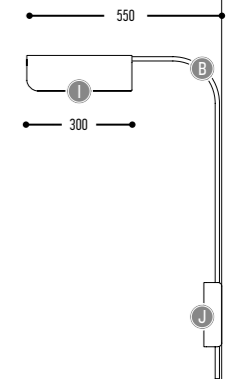

BB(B)	COLORS	02	Black		
		03	White		
		10	Alu Satinated		
FF	LED	26	>90 CRI • 620 Lm / 26 W/m (WALL M) >90 CRI • 820 Lm / 26 W/m (WALL)		
		H	COLOR TEMP.	2	2700K
				3	3000K
				4	4000K
II(I)	COLORS	02	Black		
		03	White		
		10	Alu Satinated		
		150	Bronze Light		
		151	Bronze Dark		
		111	Brass Finish		
		101	Soft Pink		
		103	Soft Blue		
		104	Soft Green		
		124	Kaki		
		140	Old Pink		
		141	Terracotta Red		
		142	Oxide Red		
					RAL color on request
JJ(J)	COLORS	02	Black		
		03	White		
		10	Alu Satinated		
		150	Bronze Light		
		151	Bronze Dark		
		111	Brass Finish		
		101	Soft Pink		
		103	Soft Blue		
		104	Soft Green		
		124	Kaki		
		140	Old Pink		
		141	Terracotta Red		
		142	Oxide Red		
					RAL color on request
K	DRIVER	1	No driver (24V)		
		0	Non dimmable (intern)		
		3	Dali (extern)		
		4	Phase cut (intern)		

BENDIT WALL M
3450-BB(B)-H-II(I)-JJ(J)-K