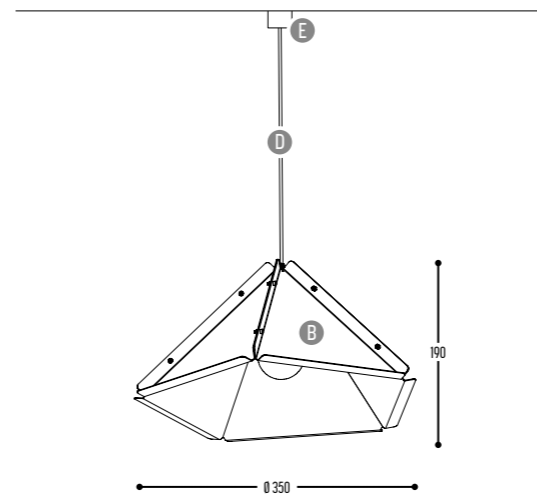

**SOYUZ**  
design dark studio

SOYUZ  
1080-BB(B)-001-DD-E

BB(B)	COLORS	02	Black
		03	White
		101	Soft Pink
		103	Soft Blue
		104	Soft Green
		124	Kaki
		140	Old Pink
		141	Terracotta Red
		142	Oxide Red
		110	Brass
		150	Bronze Light
		151	Bronze Dark