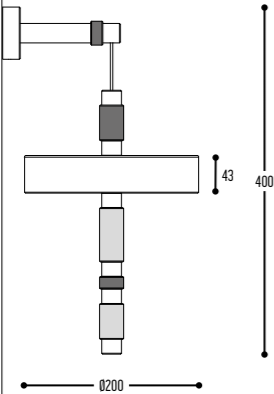

TOTM
design studio bjorn verlinde

Bar Misera - Antwerpen - Studio Bjorn Verlinde

PARIS
DESIGN
AWARDS

WINNER

EUROPEAN
PRODUCT
DESIGN
AWARD

TOTM Wall
3265-14H-K

TOTM TABLE
3270-14

TOTM
3261-14H-DD-K