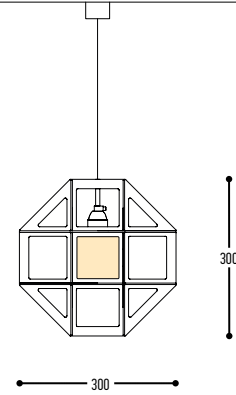

BBB	COLORS	116	Multiplex Poplar
CCC	TYPE E27	001	LED (MAX 12 W)
DD	SUSP. CABLE	01	1,5 m
		02	2,5 m
EE	SUSP. KIT	02	Black
		03	White
II	COLOR DIFFUSER	13	White
		127	Satin Red

Wood - PMMA