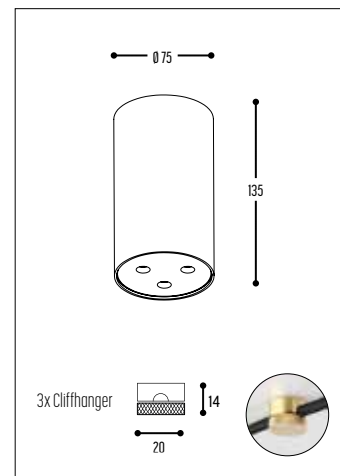

Ceiling base Black + 3x Cliffhanger Black 1897-02-02
Ceiling base Black + 3x Cliffhanger Brass 1897-02-110
Ceiling base White + 3x Cliffhanger White 1897-03-03
Ceiling base White + 3x Cliffhanger Brass 1897-03-110