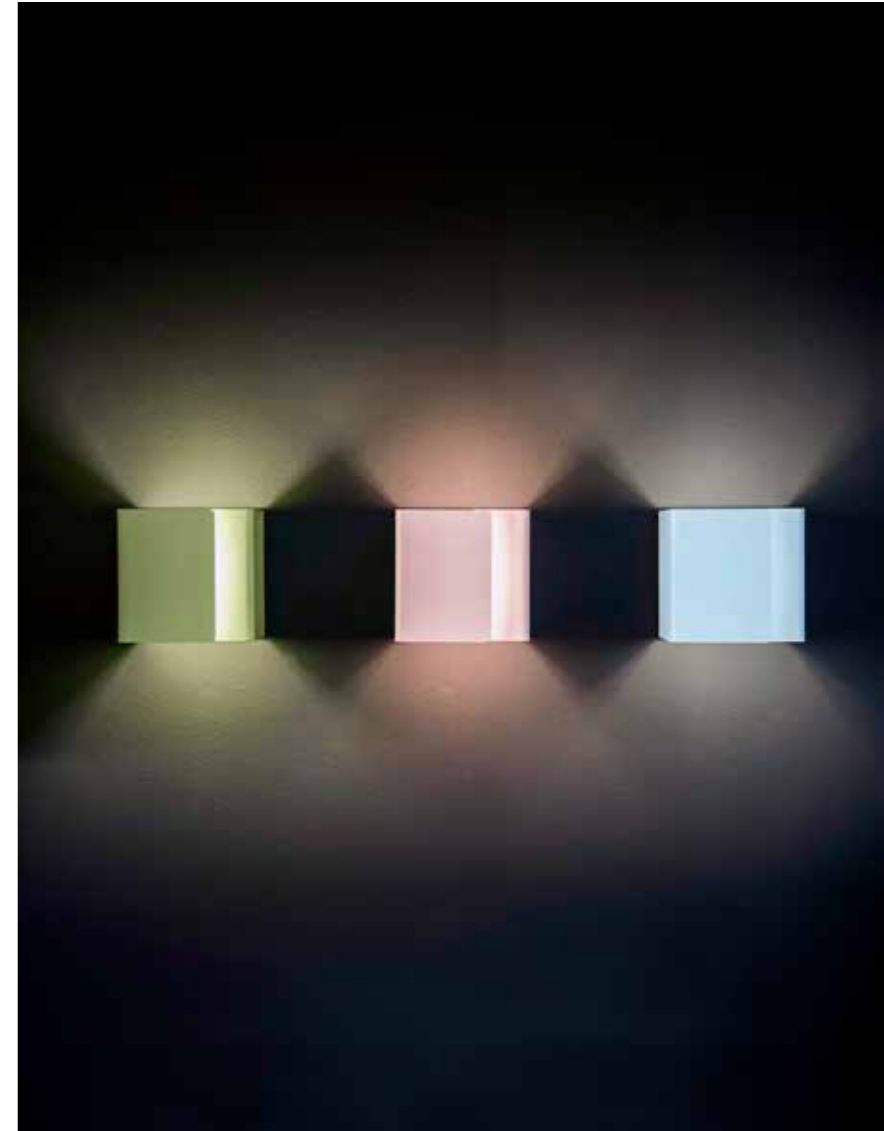

DING
design nuuv