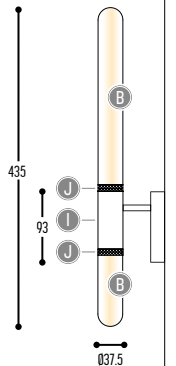

DISCLAIMER – Nature decides the look of alabaster!

CHIQUÉ 30.5 WALL
2606-BB(B)-904H-II(I)-JJ(J)-K

CHIQUÉ 30.4 WALL
2605-BB(B)-904H-II(I)-JJ(J)-K

CHIQUÉ 30.5 WALL DOUBLE
2608-BB(B)-904H-II(I)-JJ(J)-K

CHIQUÉ 30.4 WALL DOUBLE
2607-BB(B)-904H-II(I)-JJ(J)-K