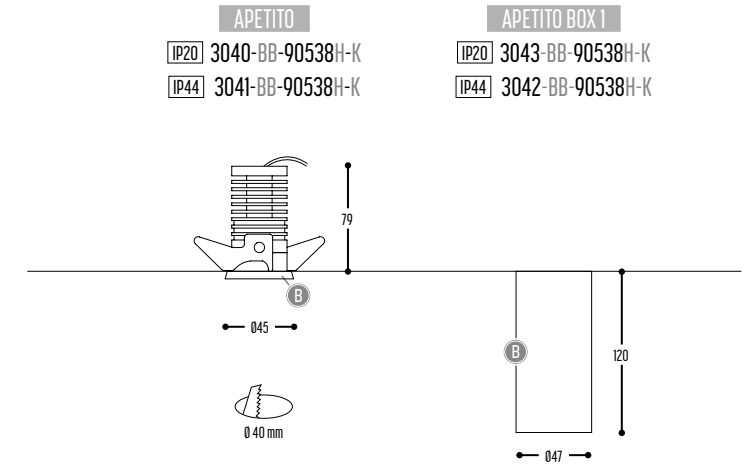

APETITO

design dark studio

APETITO
IP20 3040-BB-90538H-K
IP44 3041-BB-90538H-K

APETITO BOX 1
IP20 3043-BB-90538H-K
IP44 3042-BB-90538H-K

BB(B)	COLORS	02	Black
		03	White
		150	Bronze Light
		151	Bronze Dark
EFF	CRI • LUMENOUTPUT	905	>90 CRI • 1 x 550 Lm / 180 mA / 6,4 W
GG	REFLECTOR	38	38°
H	COLOR TEMP.	2	2700K
		3	3000K
K	DRIVER	1	No driver
		0	Non dimmable (extern) - fits in opening made in ceiling
		3	Dali (extern)
		4	Phase cut (extern)