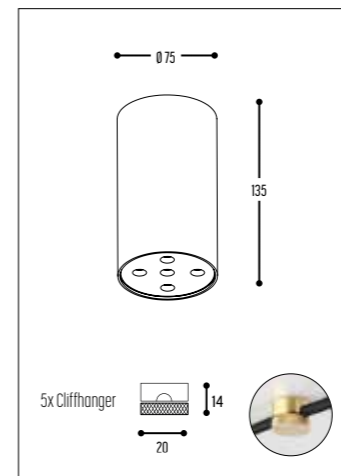

Ceiling base Black + 5x Cliffhanger Black 1898-02-02
Ceiling base Black + 5x Cliffhanger Brass 1898-02-110
Ceiling base White + 5x Cliffhanger White 1898-03-03
Ceiling base White + 5x Cliffhanger Brass 1898-03-110