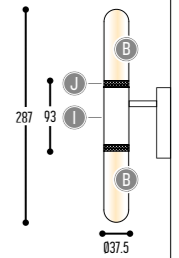

DISCLAIMER – Nature decides the look of alabaster!

CHIQUÉ 30.5 WALL
2606-BB(B)-904H-II(I)-JJ(J)-K

CHIQUÉ 30.4 WALL
2605-BB(B)-904H-II(I)-JJ(J)-K

CHIQUÉ 30.5 WALL DOUBLE
2608-BB(B)-904H-II(I)-JJ(J)-K

CHIQUÉ 30.4 WALL DOUBLE
2607-BB(B)-904H-II(I)-JJ(J)-K