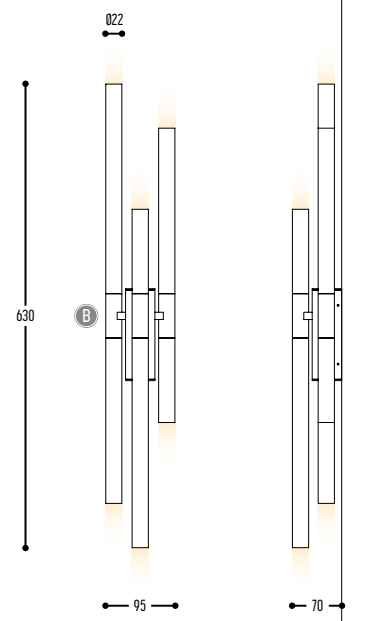

EQUALIZER WALL
3502-BB(B)-903H-K

BB(B)	COLORS	02	Black
		03	White
		10	Alu
		150	Bronze Light
		151	Bronze Dark
EFF	CRI • LUMENOUTPUT	903	>90 CRI • 350 Lm / 350 mA / 3,5 W
		2	2700K
		3	3000K
K	DRIVER	0	Non dimmable (intern)
		3	Dali (extern)
		4	Phase cut (extern)

Metal-Alu