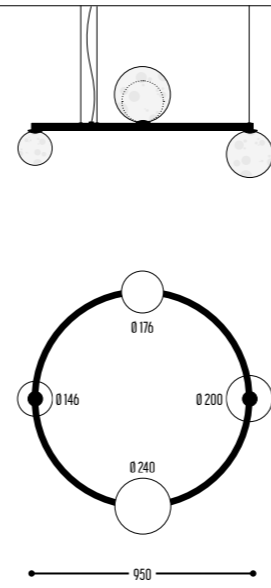

ACCESSORIES p. 523

	HONEYCOMB	172-9005-436099	Black
		172-9003-436099	White
		172-0112-436099	Gold

PLANETZZZ

design anthony boelaert

PLANETZZZ 950
2620-BB-90600H-DD-K

PLANETZZZ 1200
2621-BB-90600H-DD-K

PLANETZZZ 950x1850
2622-BB-90600H-DD-K