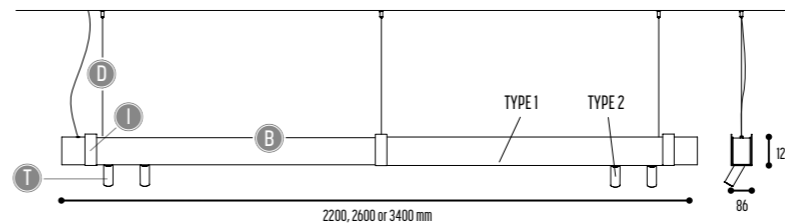

Alu-Metal-Wood

MR.BEAM 2

1600 mm 2302-BBB-1H-DD-II(I)-(J)-LL-K-T

2200 mm 2308-BBB-1H-DD-II(I)-(J)-LL-K-T  
 2600 mm 2305-BBB-1H-DD-II(I)-(J)-LL-K-T  
 3400 mm 2309-BBB-1H-DD-II(I)-(J)-LL-K-T

BBB	MATERIAL	117	Oak stained black
		118	Oak natural
		131	Oak stained white
		RAL color on request	
F	LED	1	length 1600 mm >90 CRI • 2943 Lm / 18 W
			length 2200 mm >90 CRI • 3920 Lm / 24 W
			length 2600 mm >90 CRI • 5232 Lm / 32 W
			length 3400 mm >90 CRI • 7848 Lm / 48 W
H	COLOR TEMP.	2	2700K
		3	3000K
DD	SUSP. CABLE.	01	1,5 m
		02	2,5 m
II(I)	COLORS	02	Black
		03	White
		110	Brass
		150	Bronze Light
		151	Bronze Dark
[J] optional	UPLIGHT	1	9,6 W / m
LL	SUSP. KIT	02	Black
		03	White
K	DRIVER	0	Non dimmable (intern)
		3	Dali (intern)
		4	Phase cut (intern)
TYPE 2	T	SPOTS	1 >90 CRI • 600 Lm / 350 mA / 6,4 W Reflector 54° - Incl driver - non dim