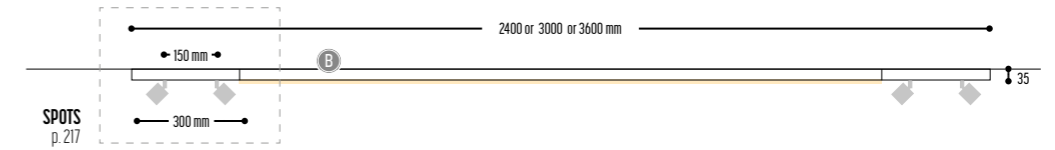

1. **KITN 5**
   2400 mm 2675-BB-S-20PH-K
   3000 mm 2676-BB-S-20PH-K
   3600 mm 2677-BB-S-20PH-K