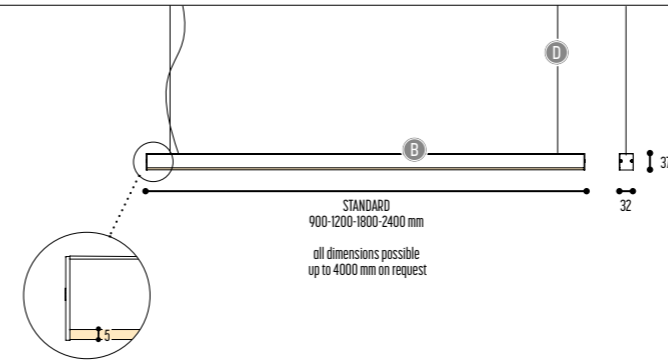

CUSTOM MADE
your dream -our challenge

Tille Cobras archi

NINZA S
1796-BB-FFGH-DD-K-NN(N)

NINZA
1797-BB-FFGH-K-NN(N)

BB	COLORS	02	Black
		03	White
		RAL color on request	
FF	LED	09	>80 CRI • 450 Lm/m / 9,6 W/m
		14	>90 CRI • 2290 Lm/m / 14 W/m
		20	>90 CRI • 3270 Lm/m / 20 W/m
G	DIFFUSER	P	Plexi
H	COLOR TEMP.	2	2700K
		3	3000K
		4	4000K
DD	SUSP. CABLE.	01	1,5 m
		02	2,5 m
K	DRIVER	0	Non dimmable (extern)
		3	Dali (extern)
		4	Phase cut (extern)
NN(N)	LENGTH	90	900 mm
		120	1200 mm
		180	1800 mm
		240	2400 mm
		all dimensions possible up to 4000 mm on request	