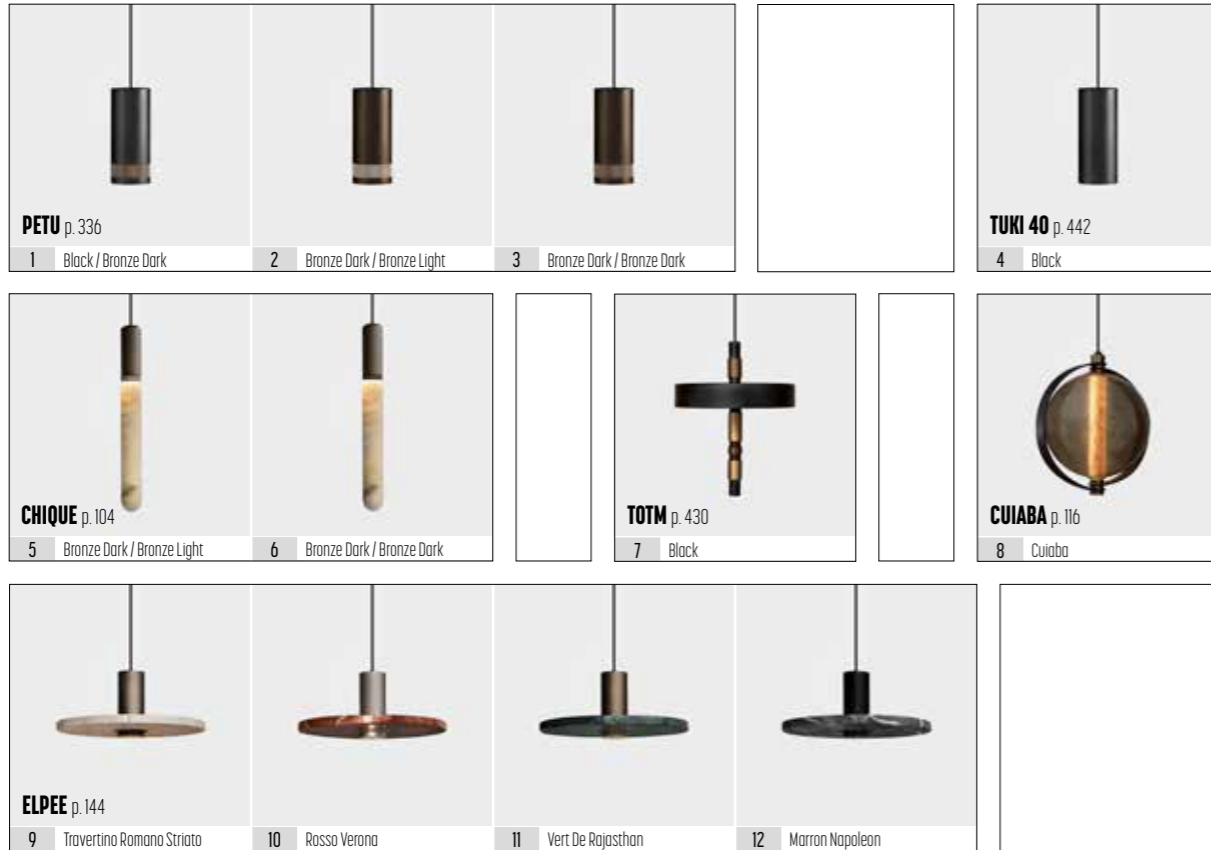

— KITN TYPES —

— KITN SPOTS —

If you haven't found what you are looking for, **contact us**, we make it happen!

KITN
design dark studio

CUSTOM MADE
your dream -our challenge

— KITN **PENDANTS** **LED** —

If you haven't found what you are looking for, **contact us**, we make it happen!

— KITN **PENDANTS** **230V / G9-E27** —

KITN SPOTS

KITN

225

Composition following your choice

KITN CUSTOM MADE

2662-BB-S-H-K-length

2662-BB-1-065-length