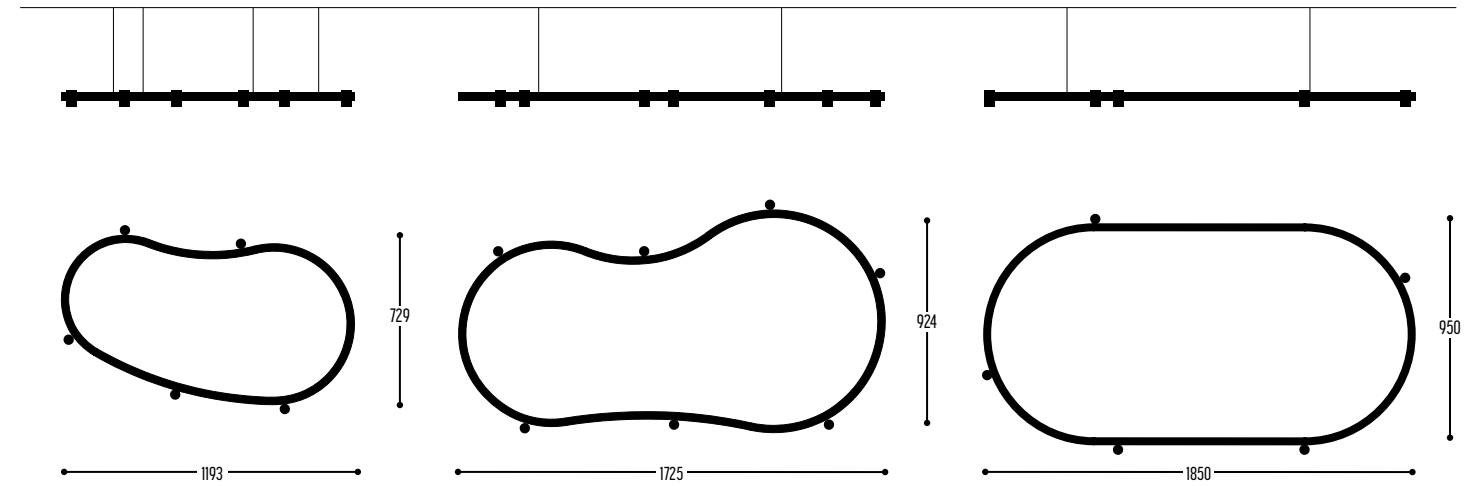

BALLZZZ FDR ORGANIC 1
2335-BB-001-DD-J

BALLZZZ FDR ORGANIC 2
2336-BB-001-DD-J

BALLZZZ FDR ORGANIC 3
2337-BB-001-DD-J