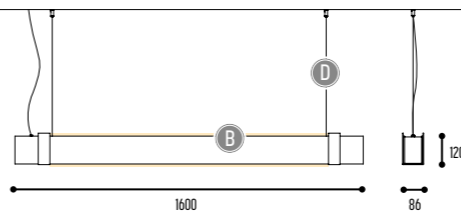

MR BEAM

design detail concept

reddot design award
winner 2017

MR.BEAM 1

1600 mm 2301-BBB-1H-DD-II(I)-[J]-LL-K

2200 mm 2306-BBB-1H-DD-II(I)-[J]-LL-K

2600 mm 2304-BBB-1H-DD-II(I)-[J]-LL-K

3400 mm 2307-BBB-1H-DD-II(I)-[J]-LL-K