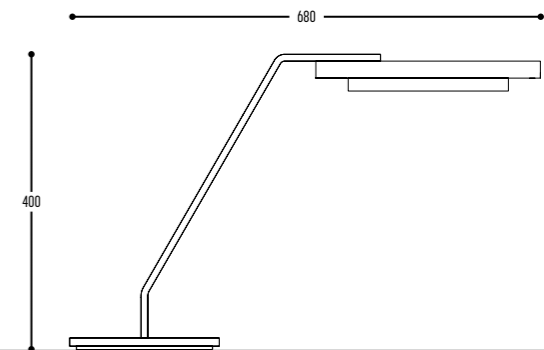

NOTAARI TABLE

321

NOTAARI TABLE
2720-134-151