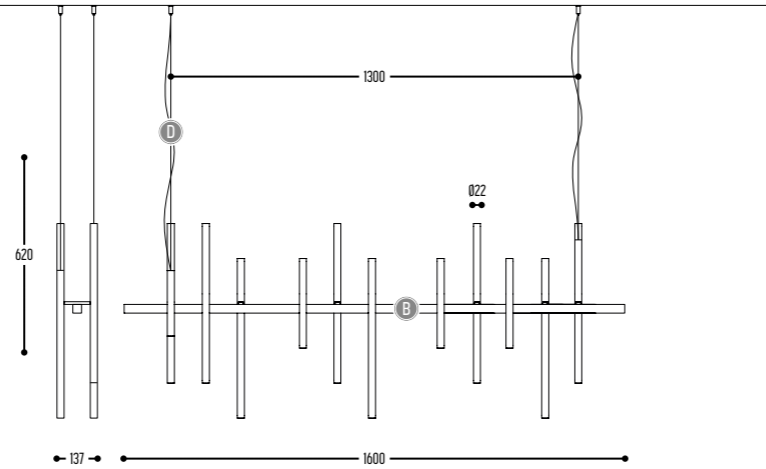

# EQUALIZER

design lbrand

Chalet Vanipoul - Skialux

**EQUALIZER 1600**  
3501-BB(B)-903H-DD-K-L-MM

BB(B)	COLORS	02	Black		
		03	White		
		10	Alu		
		150	Bronze Light		
		151	Bronze Dark		
EFF	CRI • LUMENOUTPUT	903	>90 CRI • 350 mA / 3,5 W		
		H	COLOR TEMP.	2	2700K
				3	3000K
DD	SUSP. CABLE	01	1,5 m		
		02	2,5 m		
K	DRIVER	0	Non dimmable (extern)		
		3	Dali / Push Dim (extern)		
L	LIGHTING	1	down (1 driver extern) 9x 280 Lm		
		2	up/down (2 drivers extern) 18x 280 Lm		
MM	TYPE	01	1600 Concrete ceiling - driver remote - down		
		02	1600 Concrete ceiling - driver remote - up/down		
		03	1600 Concrete ceiling - driver in ceiling base - down		
		04	1600 Concrete ceiling - driver in ceiling base - up/down		
		05	1600 Plaster board - driver recessed in base - down		
		06	1600 Plaster board - driver recessed in base - up/down		
		07	1600 Plaster board - driver remote - down		
		08	1600 Plaster board - driver remote - up/down		