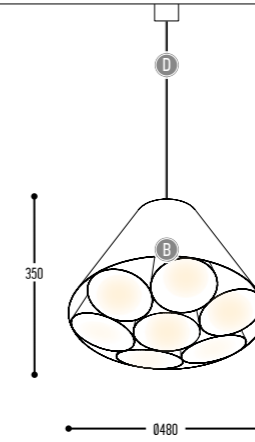

LGTM
750-BB-001-DD
750-BB-91500H-DD-K