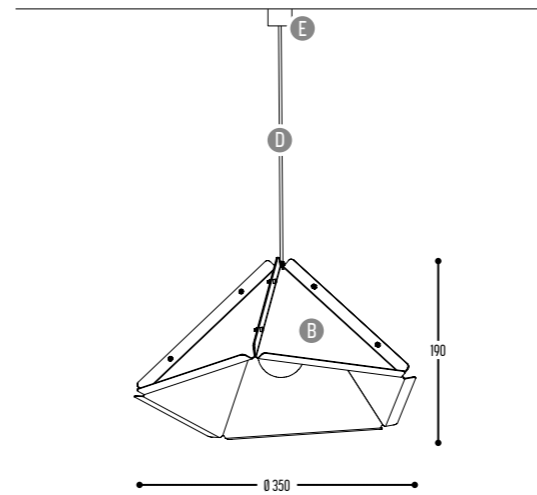

Alu

SOYUZ
design dark studio

SOYUZ
1080-BB(B)-001-DD-E

BB(B)	COLORS	02	Black
		03	White
		101	Soft Pink
		103	Soft Blue
		104	Soft Green
		124	Kaki
		140	Old Pink
		141	Terracotta Red
		142	Oxide Red
		110	Brass
		150	Bronze Light
		151	Bronze Dark