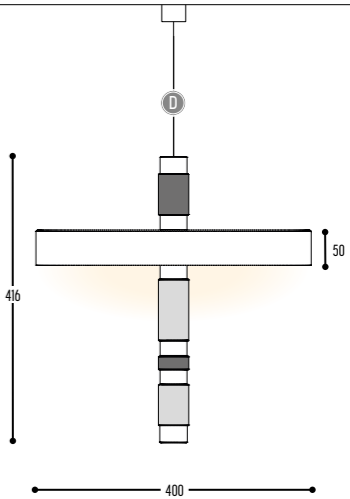

TOTM LARGE
3262-14H-DD-K