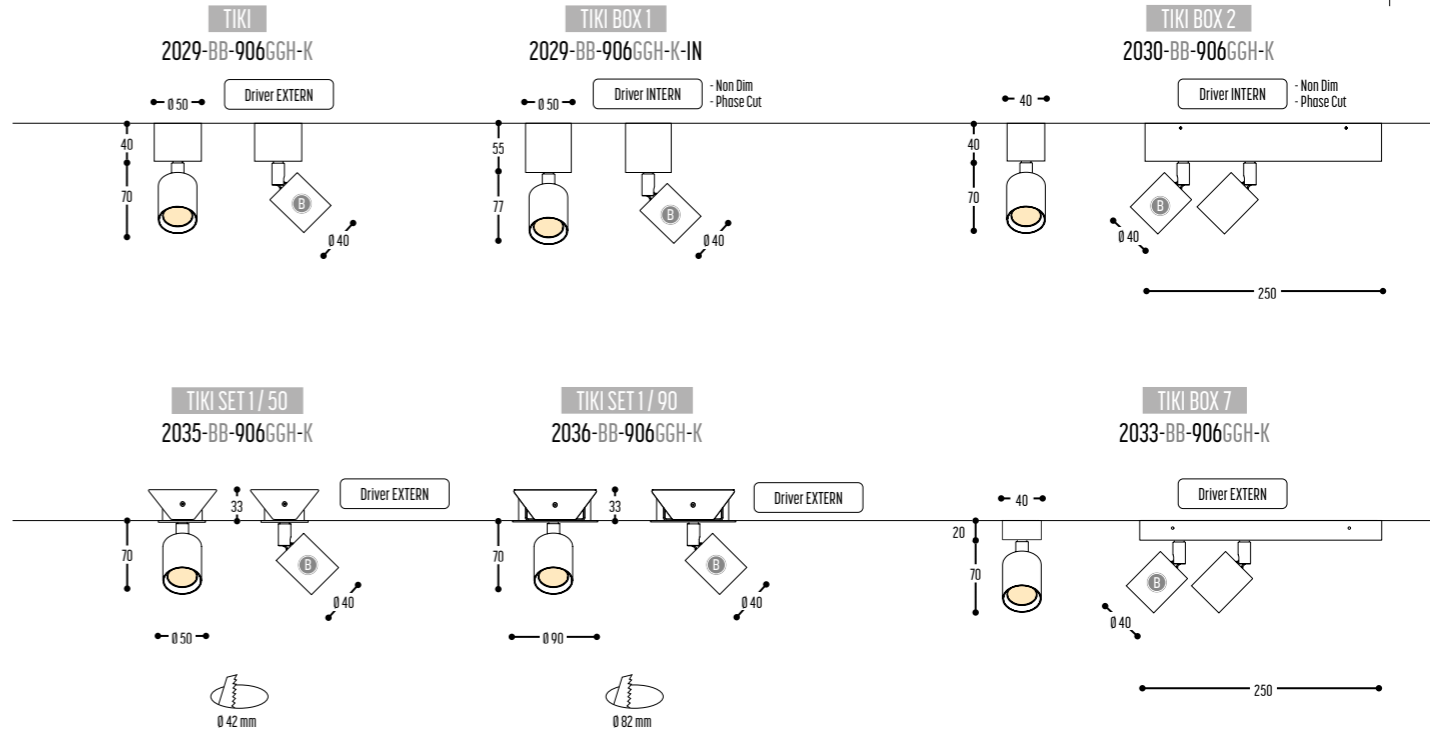

BB	COLORS	02	Black		
		03	White		
		10	Alu Satinated		
		150	Bronze Light		
		151	Bronze Dark		
EFF	CRI • LUMENOUTPUT	906	>90 CRI • 600 Lm / 350 mA / 6,4 W		
		GG	REFLECTOR	22	22°
				34	34°
				54	54°
H	COLOR TEMP.	2	2700K		
		3	3000K		
		4	4000K		
		K	DRIVER	1	No driver (CC)
0	Non dimmable				
3	Dali				
4	Phase cut				

Alu