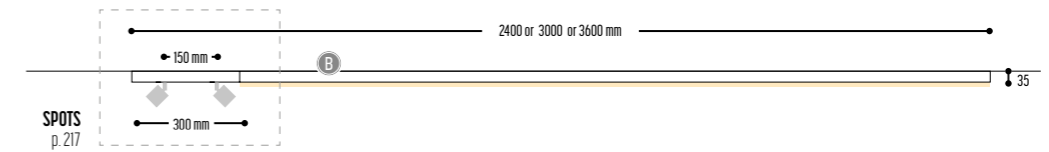

KITN SPOTS + LED-LINE

Composition following your choice
KITN CUSTOM MADE
 2662-BB-20PH-K-length

KITN 3
 2400 mm 2665-BB-20PH-K
 3000 mm 2666-BB-20PH-K
 3600 mm 2667-BB-20PH-K

KITN 4
 2400 mm 2670-BB-S-20PH-K
 3000 mm 2671-BB-S-20PH-K
 3600 mm 2672-BB-S-20PH-K