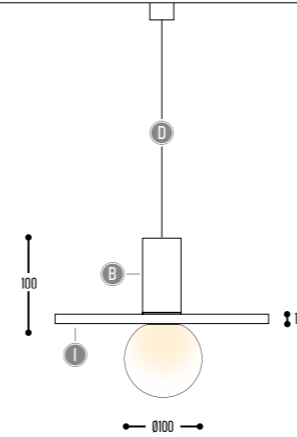

ELPEE G9
2598-BB(B)-071-DD-II(I)

BB(B)	COLORS	02	Black
		10	Alu Satinated
		150	Bronze Light
		151	Bronze Dark

CCC	TYPE G9	071	G9 - LED 6W - 500lm

DD	SUSP. CABLE	01	1,5 m
		02	2,5 m

III	MATERIALS	00	Naked*
		118	Oak natural
		117	Oak stained black
		134	Alabaster
		139	Terracotta Red
		148	Terracotta Green
		215	Marron Napoleon
		216	Vert De Rajasthan
		218	Rosso Verona
		217	Travertino Romano Striato

III	ACOUSTIC	02	Black
		155	Green
		156	Beige
		157	Grey