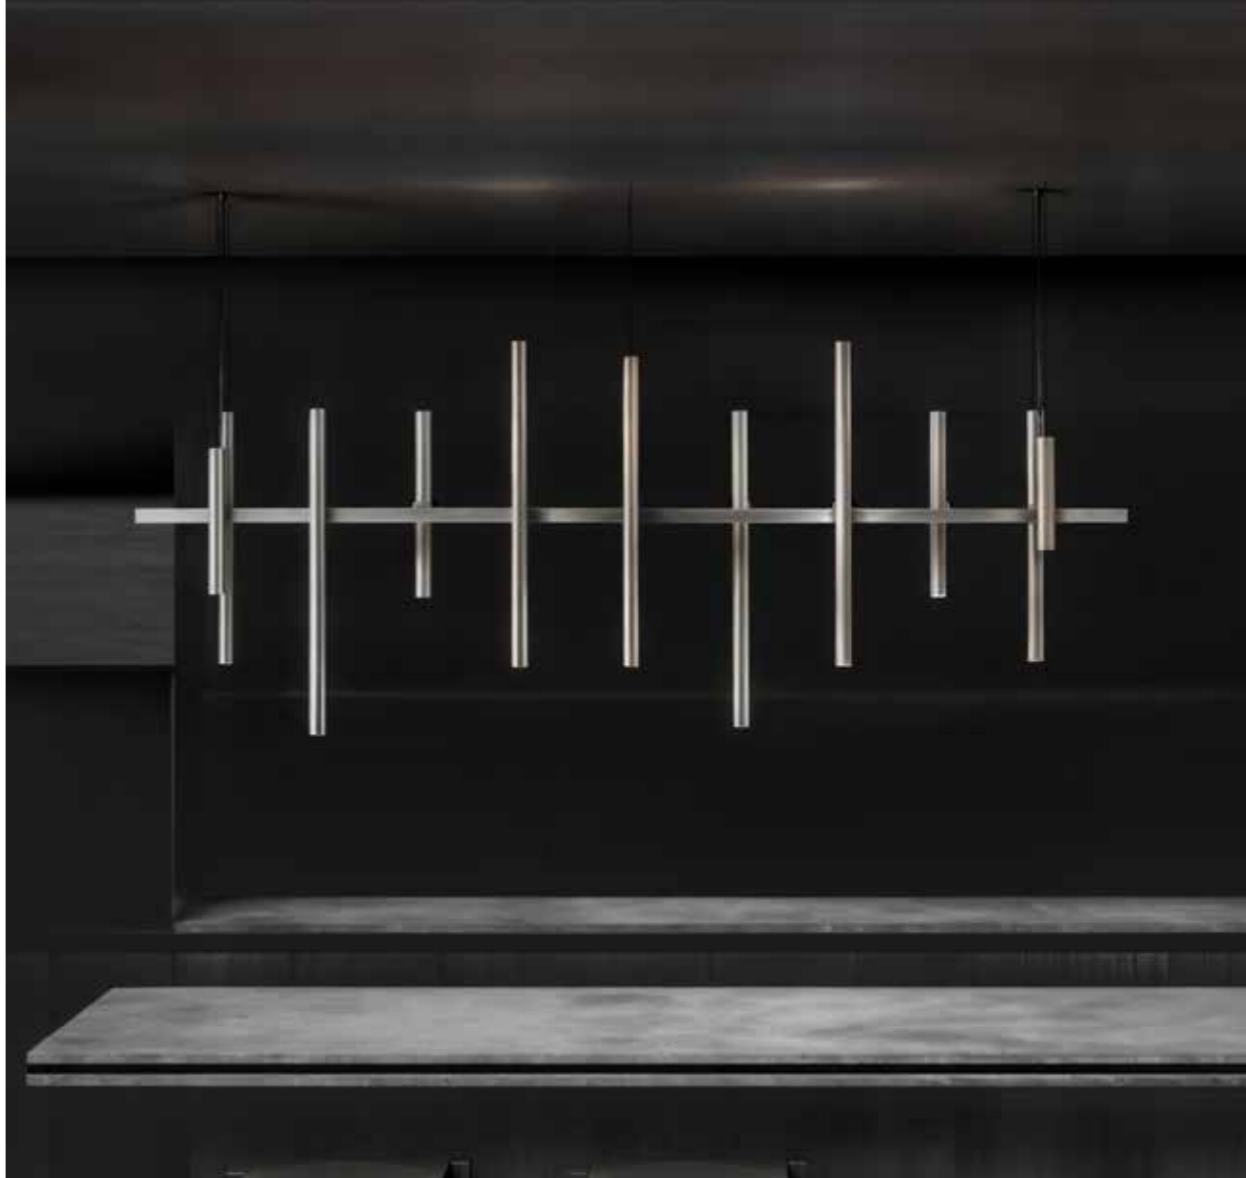

Chalet Vanipoul - Skialux

EQUALIZER 1600

3501-BB(B)-903H-DD-K-L-MM

BB(B)	COLORS	02	Black		
		03	White		
		10	Alu		
		150	Bronze Light		
		151	Bronze Dark		
EFF	CRI • LUMENOUTPUT	903	>90 CRI • 350 mA / 3,5 W		
		H	COLOR TEMP.	2	2700K
				3	3000K
DD	SUSP. CABLE	01	1,5 m		
		02	2,5 m		
K	DRIVER	0	Non dimmable (extern)		
		3	Dali / Push Dim (extern)		
L	LIGHTING	1	down (1 driver extern) 9x 280 Lm		
		2	up/down (2 drivers extern) 18x 280 Lm		
MM	TYPE	01	1600 Concrete ceiling - driver remote - down		
		02	1600 Concrete ceiling - driver remote - up/down		
		03	1600 Concrete ceiling - driver in ceiling base - down		
		04	1600 Concrete ceiling - driver in ceiling base - up/down		
		05	1600 Plaster board - driver recessed in base - down		
		06	1600 Plaster board - driver recessed in base - up/down		
		07	1600 Plaster board - driver remote - down		
		08	1600 Plaster board - driver remote - up/down		