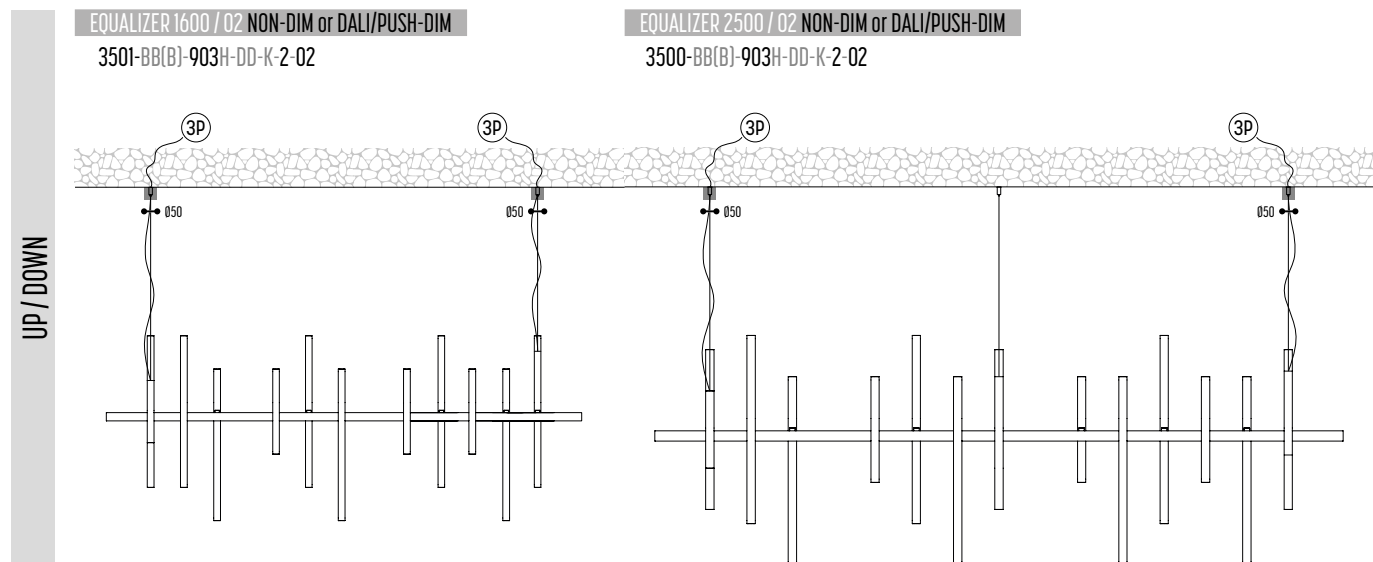

CONCRETE CEILING
DRIVER REMOTE