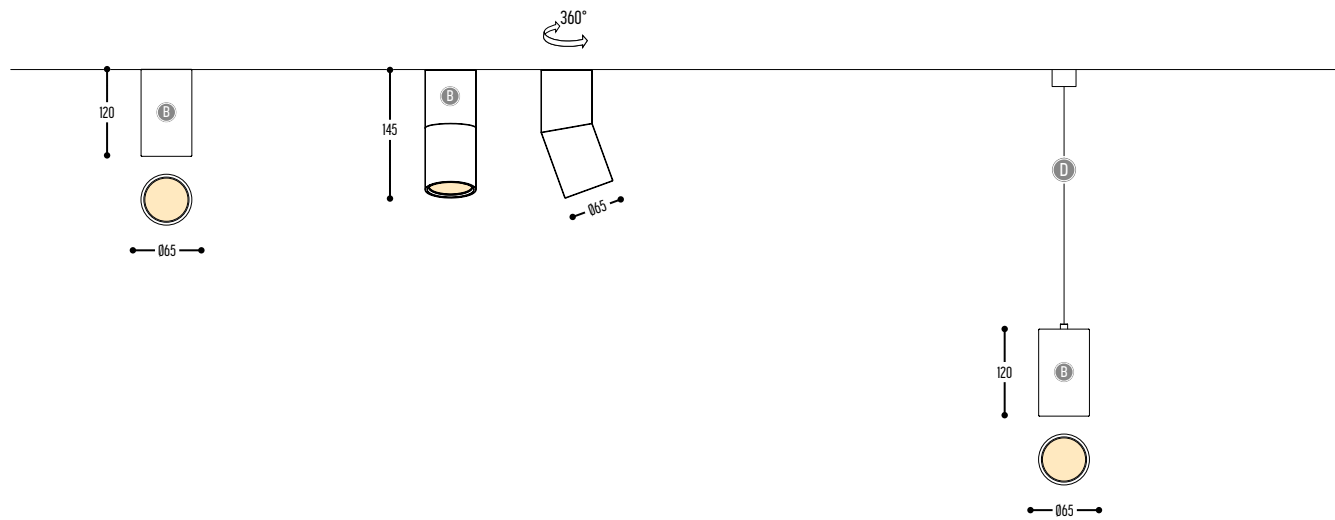

TERRATOI FIX
3570-BB(B)-907GGH-K
3570-BB(B)-065

TERRATOI SCIEF
3571-BB(B)-907GGH-K
3571-BB(B)-065

TERRATOI S
3572-BB(B)-907GGH-DD-K
3572-BB(B)-065-DD