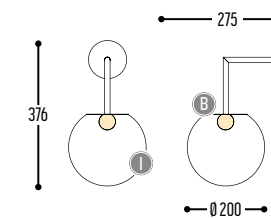

BANGSTER WALL 1
2141-BB-071200-00
2141-BB-90420H-00-K