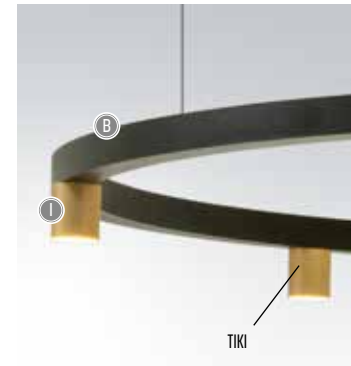

HIHOPE MOVE
AAAA-BB(B)-DD-M-II-H-(J)-K

AAAA	MODEL DIAMETER	1931	Ø 8500 mm - 20 spots	
		1932	Ø 6000 mm - 15 spots	
		1933	Ø 4500 mm - 12 spots	
		1934	Ø 3000 mm - 10 spots	
BB(B)	COLOR RING	02	Black	
		03	White	
		111	Brass Finish	
		RAL color on request		
DD	SUSP. CABLE	01	1,5 m	
		02	2,5 m	
		03	5 m	
M	SPOT	TUKI 60	2	>90CRI • 895 Lm / 350mA / 15W / 34° (per spot)
II	COLOR SPOT	02	Black	
		03	White	
H	COLOR TEMP.	2	2700K	
		3	3000K	
		4	4000K	
(J)	INLIGHT (optional)	1	Ledline 14 W / m	
K	DRIVER	0	Non dimmable (extern)	
		3	Dali (extern)	