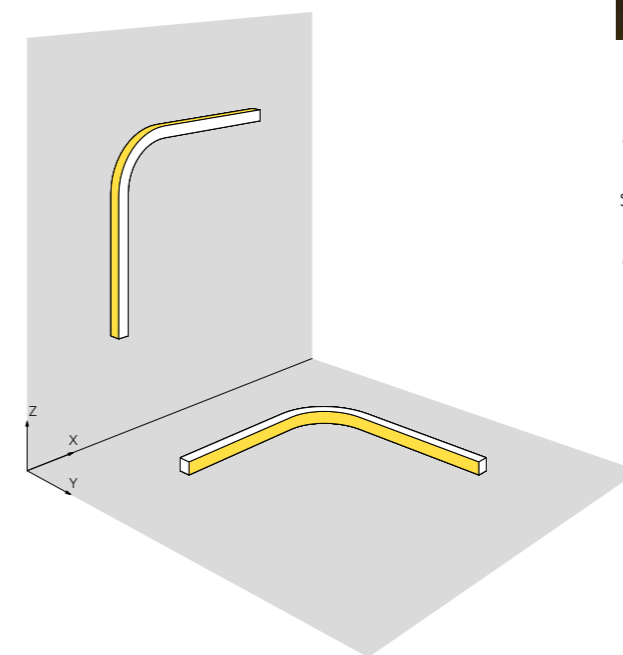

EQUALIZER WALL

3502-BB(B)-903H-K

EQUALIZER WALL

3502-BB(B)-903H-K-IN

FLEX CONTOURO

design dark studio

FLEX CONTOURO 654lm/m / 7.2W / 24v/5m / 2700K
130-9000-000174

FLEX CABINETO