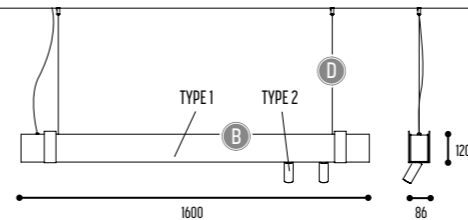

MR.BEAM 2

1600 mm 2302-BBB-1H-DD-II(I)-(J)-LL-K-T