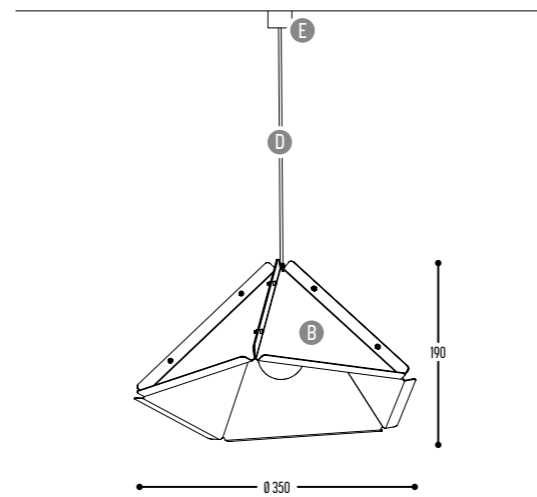

BB(B)	COLORS	02	Black
		03	White
		101	Soft Pink
		103	Soft Blue
		104	Soft Green
		124	Kaki
		140	Old Pink
		141	Terracotta Red
		142	Oxide Red
		110	Brass
		150	Bronze Light
		151	Bronze Dark
		RAL color on request	

CCC	TYPE E27	001	LED (MAX.12 W)
DD	SUSP. CABLE	01	1,5 m
		02	2,5 m
EE	SUSP. KIT	B	Black
		W	White

Metal
CE

960°
IP20