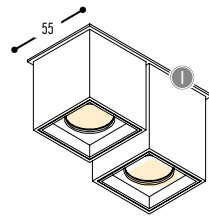

ZQUARE
design dark studio

ZQUARE 1
922-BB(B)-906GGH-K

ZQUARE 2
924-BB(B)-906GGH-K

ZQUARE 3
926-BB(B)-906GGH-II(I)-K

ZQUARE 4
927-BB(B)-906GGH-II(I)-K

ZQUARE MOVE
928-BB(B)-906GGH-II(I)-K

BB(B)	COLORS	Color	Code
		Black	02
		White	03
		Soft Pink	101
		Soft Blue	103
		Soft Green	104
		Kaki	124
		Old Pink	140
		Terracotta Red	141
		Oxide Red	142
		Brass Finish	111
		RAL color on request	