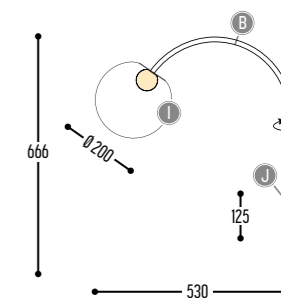

BANGSTER WALL 2
2197-BB-071200-00-JJ(J)
2197-BB-90420H-00-JJ(J)-K

BB	COLORS	02	Black
		03	White
		RAL color on request	
CCC	TYPE G9	071	LED (MAX 6 W)
EFF	CRI • LUMENOUTPUT	904	>90 CRI • 600 Lm / 350 mA / 6 W
GG	GLOBE	20	Ø200
H	COLOR TEMP.	0	N.A.
		1	2200K
		2	2700K
		3	3000K
II	GLOBE color	00	Transparent
JJ(J)	COLORS	02	Black
		03	White
		110	Brass
		150	Bronze Light
		151	Bronze Dark
		RAL color on request	
K	DRIVER	1	No driver (CC)
		0	Non dimmable (extern)
		3	Dali (extern)
		4	Phase cut (extern)