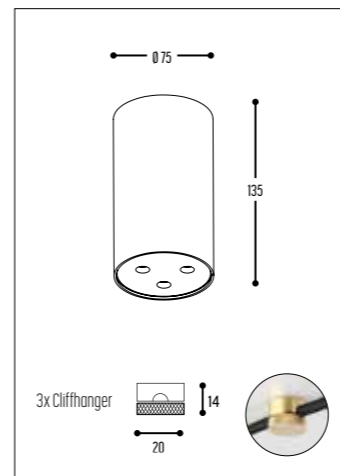

Ceiling base Black + 3x Cliffhanger Black 1897-02-02
Ceiling base Black + 3x Cliffhanger Brass 1897-02-110
Ceiling base White + 3x Cliffhanger White 1897-03-03
Ceiling base White + 3x Cliffhanger Brass 1897-03-110