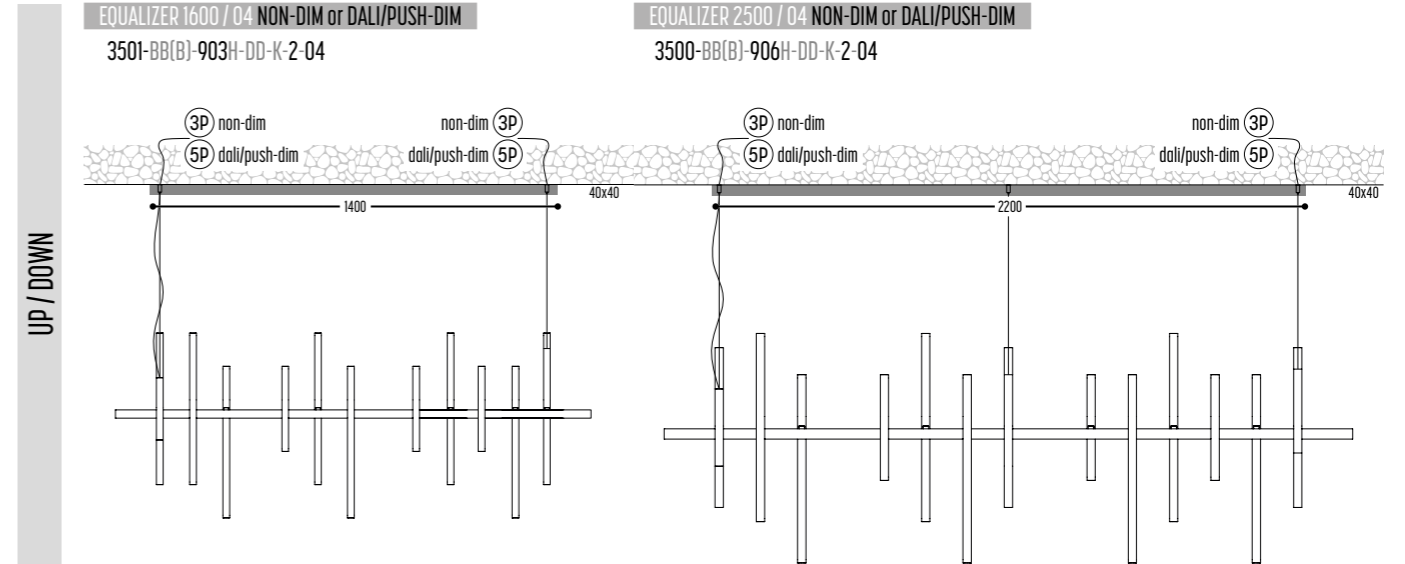

CONCRETE CEILING
DRIVER IN CEILING BASE