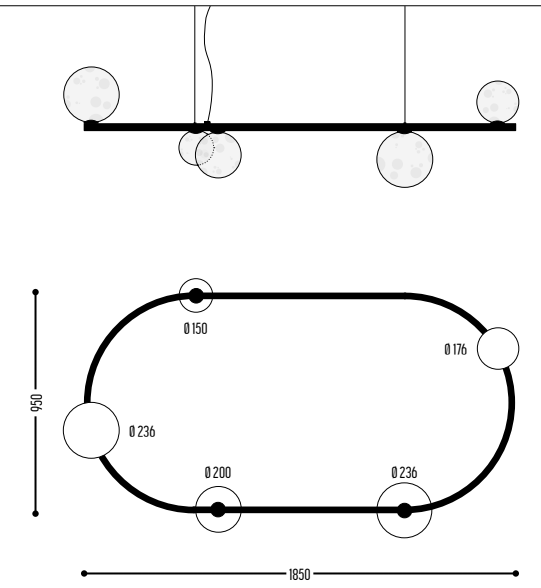

PLANETZZZ 950x1850
2622-BB-90600H-DD-K