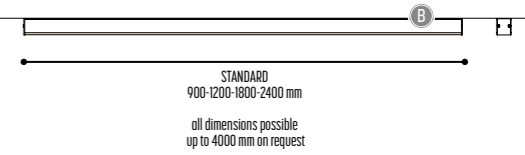

NINZA
[IP65] 1800-BB-FFGH-K-NN(N) SEALED-PLEXI 30x30mm
[IP67] 1803-BB-FFGH-K-NN(N) SEALED 30x35mm