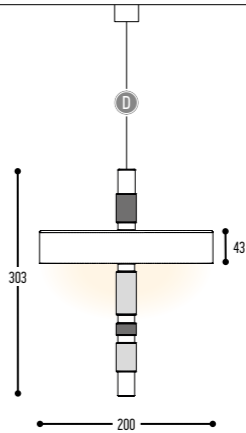

TOTM
design studio bjorn verlinde

Bar Misera - Antwerpen - Studio Bjorn Verlinde

PARIS
DESIGN
AWARDS

WINNER

EUROPEAN
PRODUCT
DESIGN
AWARD

TOTM Wall
3265-14H-K

TOTM TABLE
3270-14

TOTM
3261-14H-DD-K