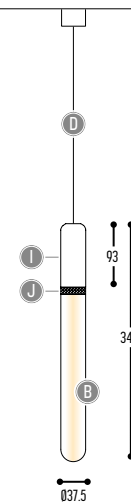

ceiling base standard matt black
on request other colors possible

BB	COLORS	67	Cork
CCC	TYPE E27	001	LED / Globe (MAX 10 W)
DD	SUSP. CABLE	01	1,5 m
		02	2,5 m

CHIQUÉ

design dark studio

WINNER

CHIQUES

2600-BB(B)-904H-DD-II(I)-JJ(J)-K