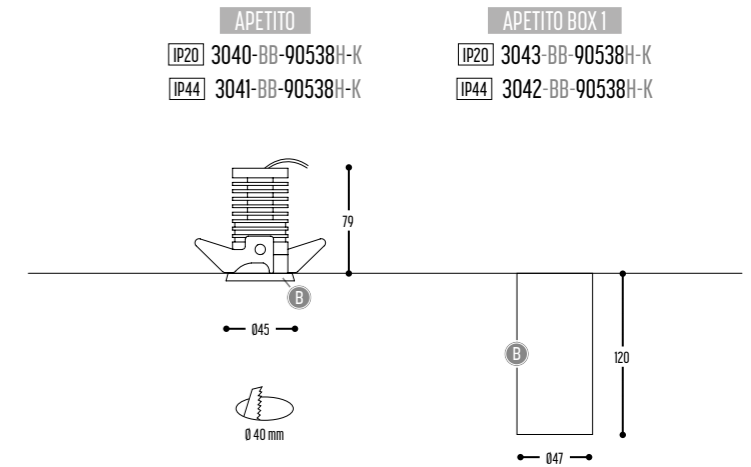

# APETITO

design dark studio

**APETITO**  
 IP20 3040-BB-90538H-K  
 IP44 3041-BB-90538H-K

**APETITO BOX 1**  
 IP20 3043-BB-90538H-K  
 IP44 3042-BB-90538H-K

BB(B)	COLORS	02	Black
		03	White
		150	Bronze Light
		151	Bronze Dark
EFF	CRI • LUMENOUTPUT	905	>90 CRI • 1 x 550 Lm / 180 mA / 6,4 W
GG	REFLECTOR	38	38°
H	COLOR TEMP.	2	2700K
		3	3000K
K	DRIVER	1	No driver
		0	Non dimmable (extern) - fits in opening made in ceiling
		3	Dali (extern)
		4	Phase cut (extern)