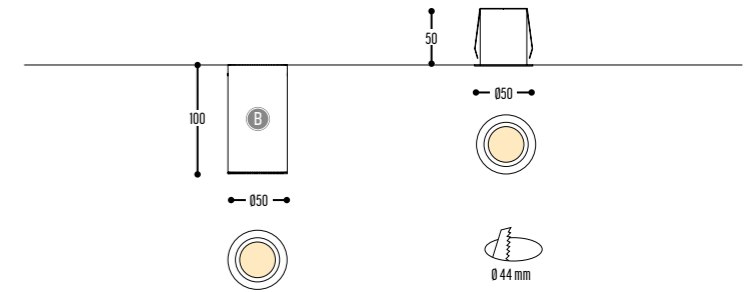

on request: incl. emergency unit 1h • incl. emergency battery

TAQI
design dark studio

IP65

IP65

TAQI BOX 1
2700-BB-906603-K

TAQI SET 1
2701-BB-906603-K

BB	COLORS	02	Black
		03	White
		150	Bronze Light
		151	Bronze Dark