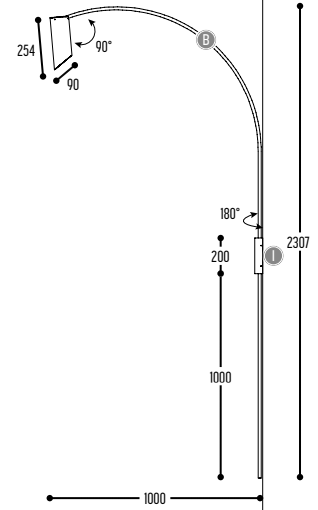

BB(B)	COLORS	02	Black
		03	White
CCC	TYPE GUID	065	LED (MAX 7,5 W)
EFF	CRI • LUMENOUTPUT	915	LED >90 CRI • 1500 Lm / 350 mA / 11,6 W
GG	REFLECTOR	00	N.A.
H	COLOR TEMP.	2	2700K
		3	3000K
II(I)	COLORS	02	Black
		03	White
		110	Brass
		150	Bronze light
		151	Bronze dark
K	DRIVER	0	Non dimmable (intern)
		3	Dial (intern)
		4	Phase cut (intern)

WALLSTER ONE
1116-BB-065-00
1116-BB-91500H-K