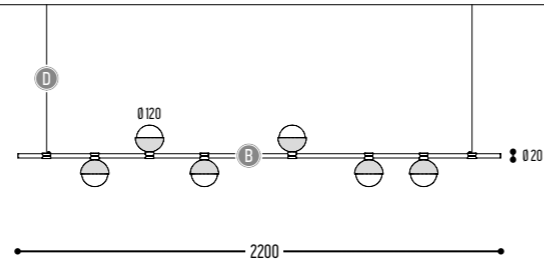

BB(B)	COLORS	02	Black
		03	White
		RAL color on request	
EFF	CRI • LUMENOUTPUT	906	>90 CRI • 600 Lm / 350 mA / 6 W
GG	GLOBE	20	Ø200
H	COLOR TEMP.	0	N.A.
		1	2200K
		2	2700K
		3	3000K
II	GLOBE color	00	Transparant
DD	SUSP. CABLE	01	1,5 m
		02	2,5 m
		03	5 m
K	DRIVER	0	Non dimmable (extern)
		3	Dali (extern)

BB(B)	COLORS	02	Black
		03	White
		RAL color on request	
CCC	TYPE G9	071	LED (MAX 6 W)
GG	GLOBE	12	Ø120
II	GLOBE color	13	Glass White
DD	SUSP. CABLE	01	1,5 m
		02	2,5 m
		03	5 m