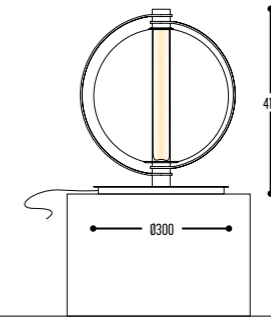

DISCLAIMER – Nature decides the look of alabaster!

CUIABA TABLE
3102-134-151

BB(B)	COLORS	134	Alabaster
	ALABASTER	>90 CRI • 24V / 6,6 W (CV)	
II(I)	COLOR	151	Bronze Dark (BRD)

Alu - Glass - Alabaster

CUPCAKE