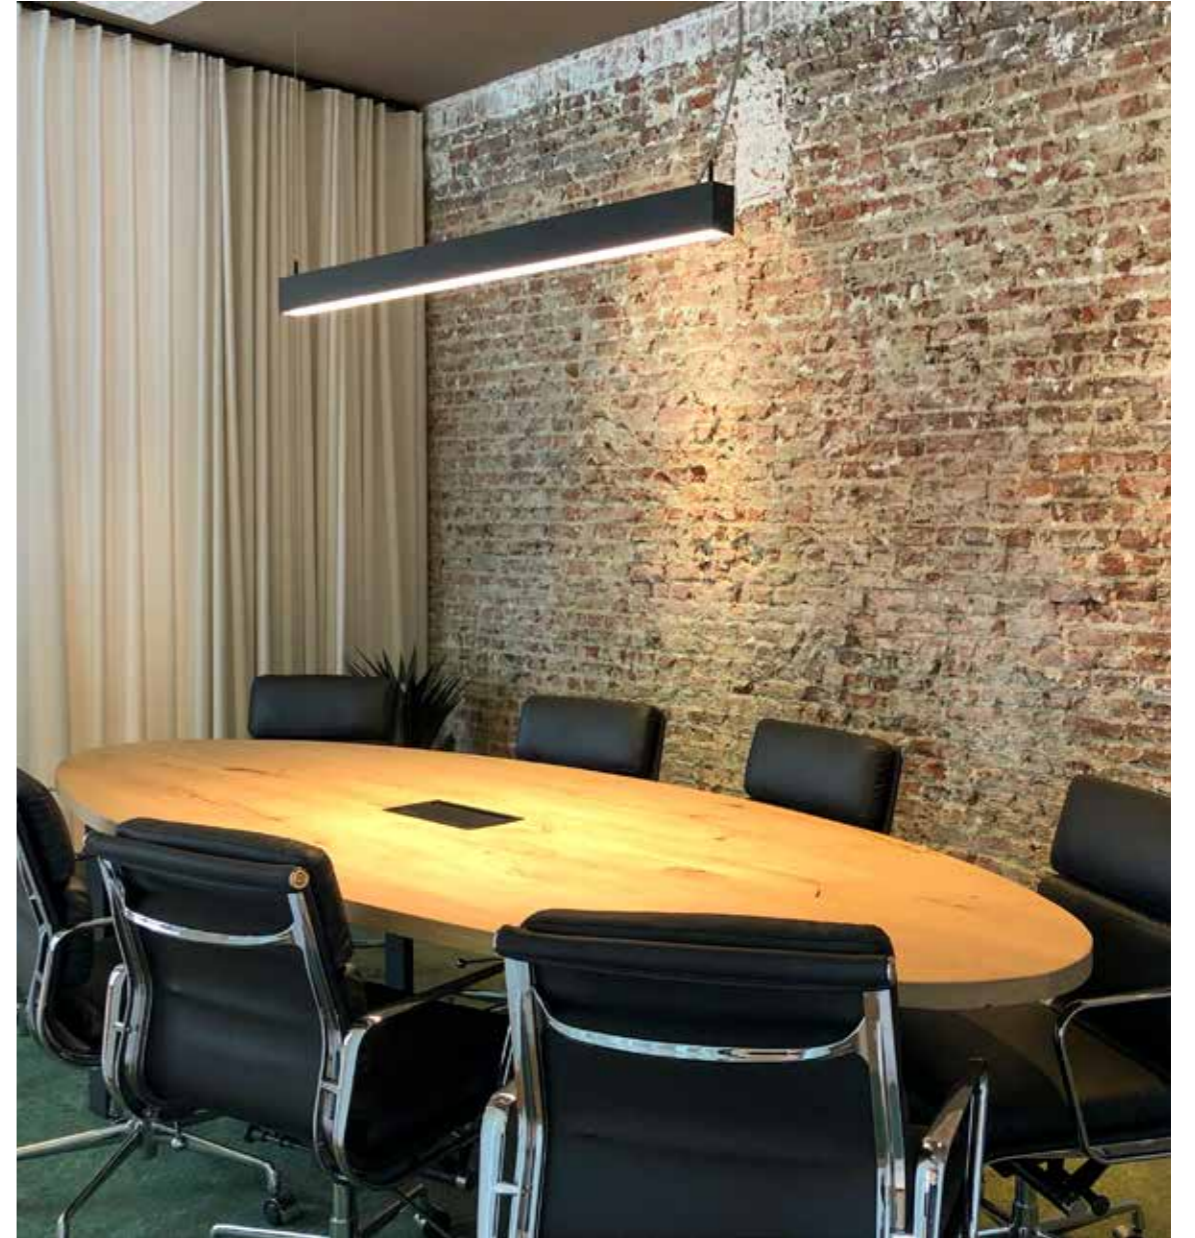

MAGNIFIQUE PULL
3006-BB

MAGNIFIQUE BULB
3004-BB-001

BB(B)	COLORS	02	Black
		03	White
CCC	TYPE E27	001	LED Globe (MAX 10W)

METROLINE

design dark studio

CUSTOM MADE
your dream -our challenge

CM HO - Retail Office