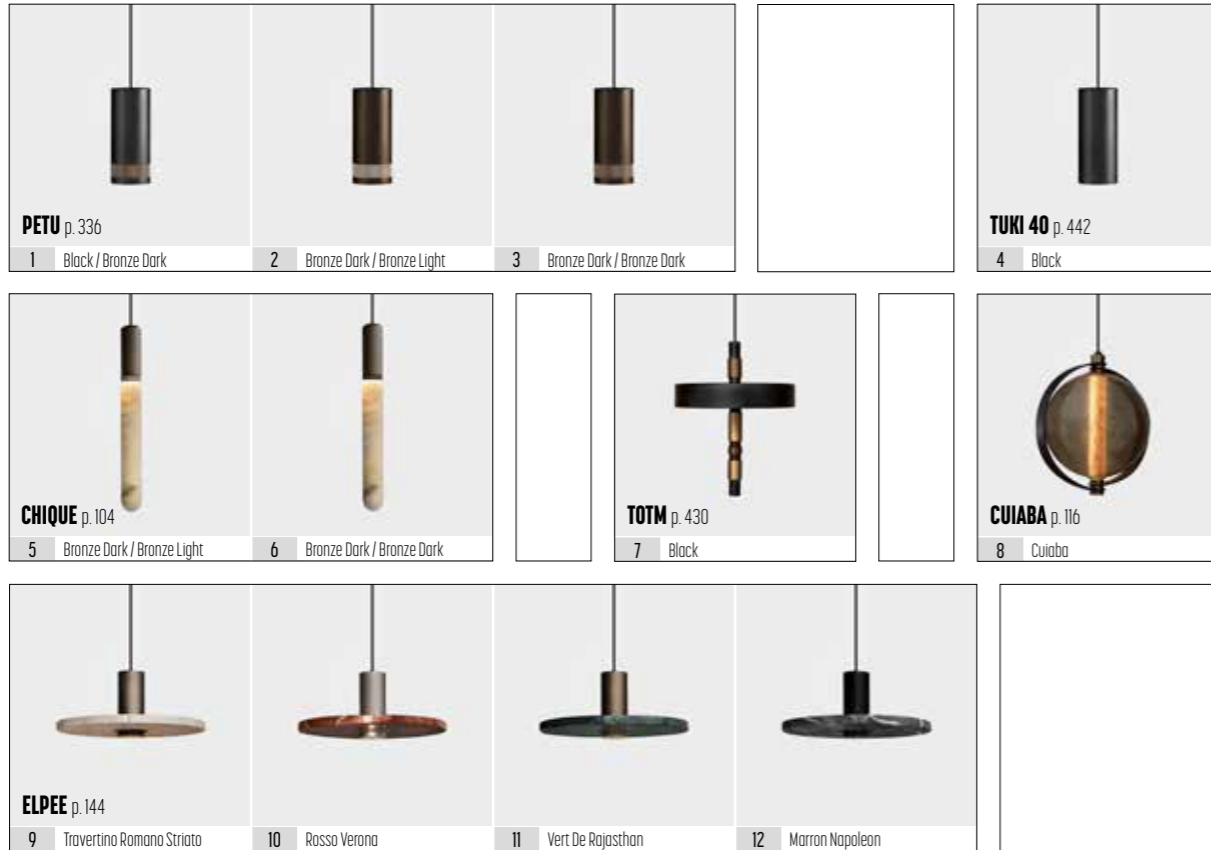

SPOTS + LED-LINE

p. 232

SPOTS LED-LINE+ PENDANT

p. 238

— KITN SPOTS —

1 TOQI

GU10

2 TIKI

3 TUKI 40

4 PETI

5 PETU

LED

If you haven't found what you are looking for, **contact us**, we make it happen!

KITN
design dark studio

CUSTOM MADE
your dream -our challenge

— KITN **PENDANTS** LED —

If you haven't found what you are looking for, **contact us**, we make it happen!

— KITN **PENDANTS** 230V / G9-E27 —

KITN SPOTS

KITN

225

Composition following your choice

KITN CUSTOM MADE

2662-BB-S-H-K-length