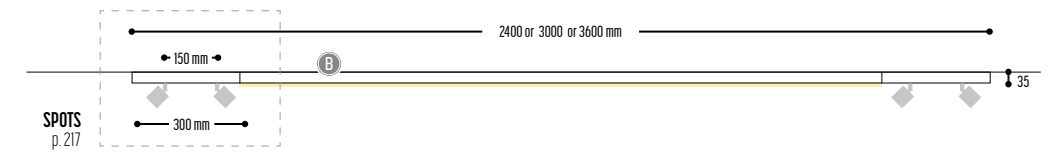

KITN 5
2400 mm 2675-BB-S-20PH-K
3000 mm 2676-BB-S-20PH-K
3600 mm 2677-BB-S-20PH-K