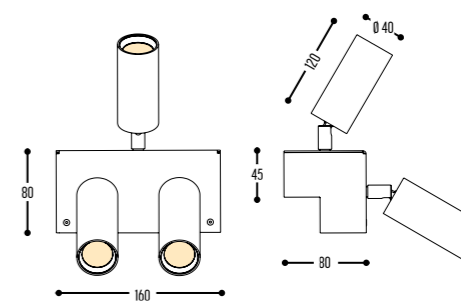

Driver INTERN **TORNER TRIO IP44**
1611-BB-906GGH-K