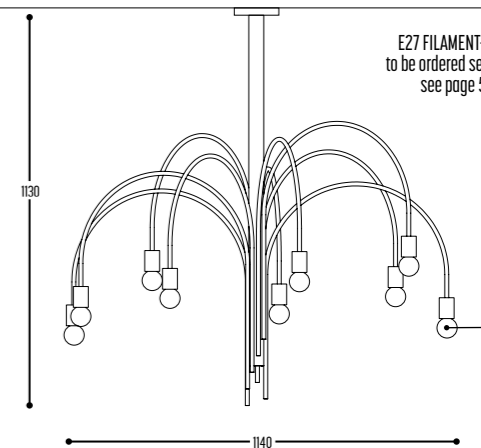

BB	COLORS	02		Black	
		111		Brass Finish	
					RAL color on request
CCC	TYPE E27	001		LED T45 Globe (MAX 10W)	

Alu