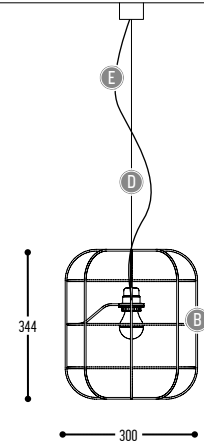

LA CAGE
600-BB(B)-005-DD-EE