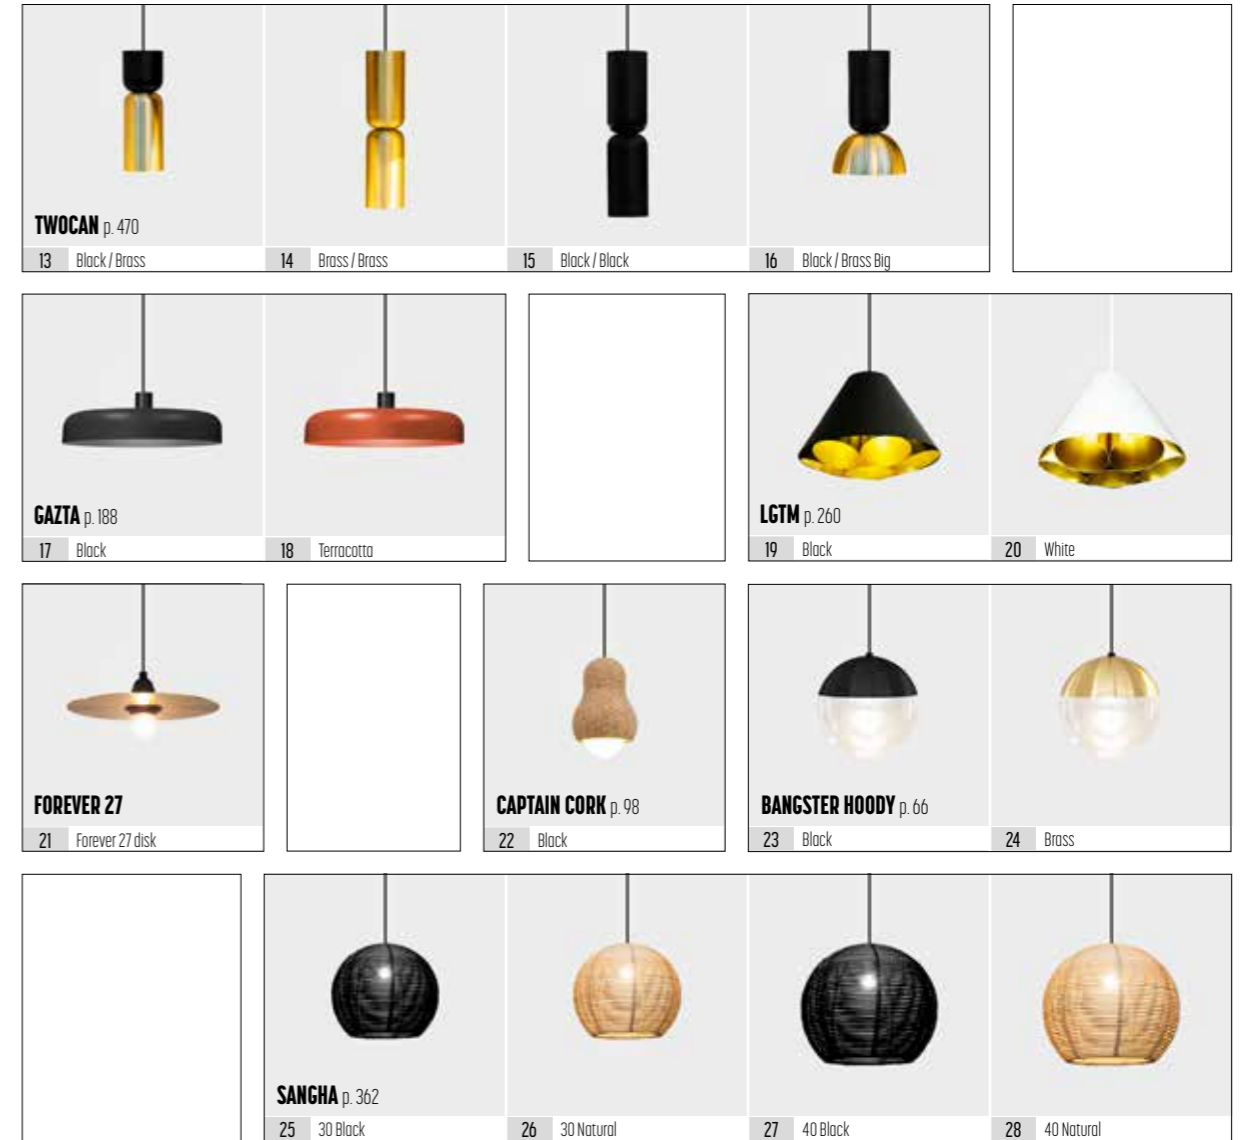

— KITN **PENDANTS** 230V / G9-E27 —