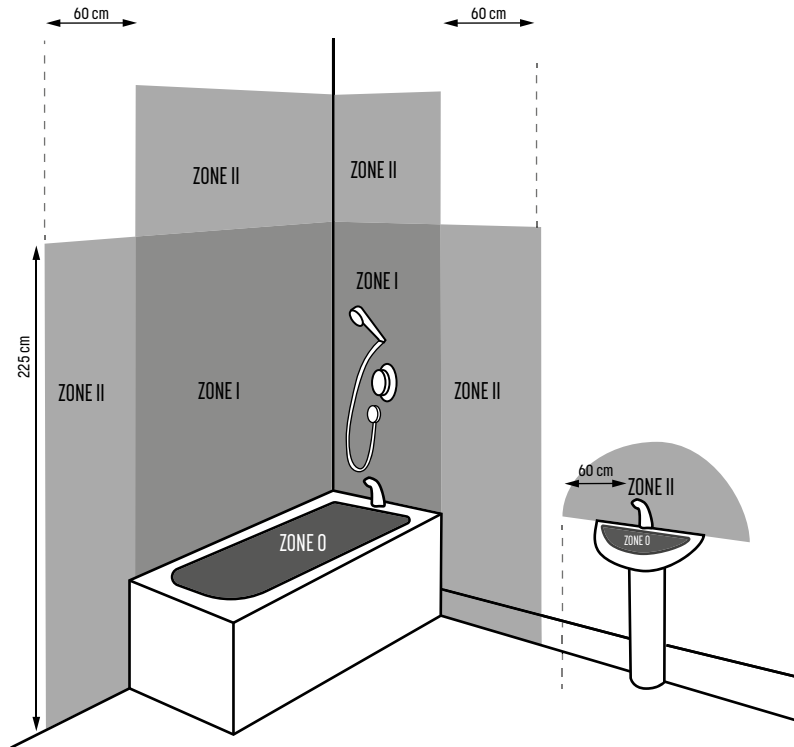

IP VALUES - SAFETY ZONES

Dark lights suitable for each zone

ZONE 0
MINIMUM
IP X7

NINZA **IP 67**

ZONE I
MINIMUM
IP X5

NINZA **IP 65**
TAQI **IP 65**

ZONE II
MINIMUM
IP X4

APETITO **IP 44**
ATSJI **IP 44**
ATSJOEM **IP 44**
TWERKIT **IP 44**

ZONE 0 refers to the content of the bath or shower. Here, electrical appliances are out of the question. If you still want a place in your bath or shower, it must have an IP rating of minimum IPX7 (protection against submersion) and operate on a VLSV (Very Low Safety Voltage). VLSV refers to either 12V AC or 25V DC. It is best to have the lighting in zone 0 installed by a qualified electrician

ZONE I refers to the zone up to 2.25 meters above the bottom of the bath or shower. Lighting in this zone should also work on a VLSV. The IP value in zone I must not be lower than IPX5 (protection against water jets).

ZONE II then goes up to 60 cm around the bath or shower. A VLSV is also required within this zone. 230V voltage is possible, in case it is a spot that is at least 1.60m from the ground. This spot must be connected to a differential of 30mA at the same time. In zone 2, a minimum IP value of IPX4 is required.

first digit : solid particle protection

second digit: liquid ingress protection

- **IP X7** → immersion into water up to 1 m depth
- **IP X5** → waterjet
- **IP X4** → splashing water

- **CE** CE regulations
- **Class I (ground)**
- **Class II**
- **Class III**
- **230 V** 220-240 V ac power supply
- **NO UV/IR** no ultraviolet or infrared light
- **UGR** Unified glaring ratio optimized
- **UGR <19 prismatic** Unified glaring ratio <19 using prismatic diffuser
- **960°**
- **850°** Glow wire testing
- **650°**

- **IP20**
- **IP40**
- **IP44**
- **IP65**
- **CV LED** Constant voltage driver
- **CC LED** Constant current led inside
- **365°** Horizontal adjustable angle
- **180°** Vertical adjustable angle
- **USB 5V** USB charging adapter
- **Remote control**
- **Battery life 8h**

Alu Used materials

- **Downlight**
- **Up & Downlight**
- **Down side light**
- **Up side light**
- **Indoor**
- **Outdoor covered**
- **Outdoor**
- **Surface / Suspended / Recessed installation**
- **Wall installation**
- **Wall or ceiling installation**
- **Floor installation**
- **Using sensor ready certified components**
- **Cut out dimensions 0 42 mm**