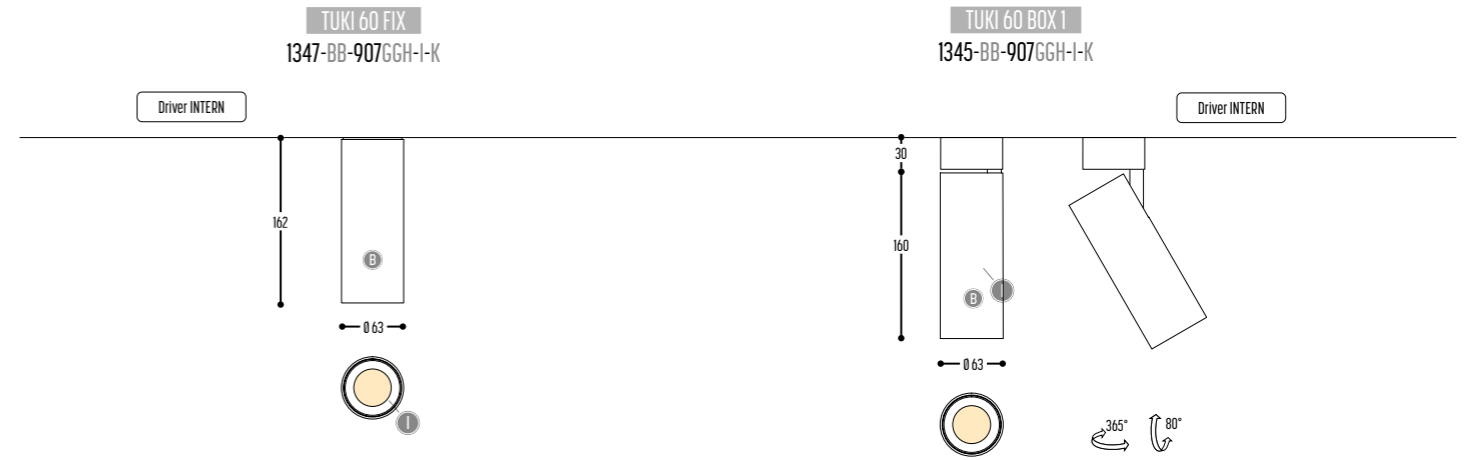

BB	COLORS	02	Black		
		03	White		
EFF	CRI • LUMENOUTPUT	907	>90 CRI • 1360 Lm / 350 mA / 12 W		
		GG	REFLECTOR		
GG	REFLECTOR	11	11°		
		20	20°		
		34	34°		
H	COLOR TEMP.	2	2700K		
		3	3000K		
		4	4000K		
		I	INSIDE COLOR	W	White
B	Black				
G	Brass Finish				
K	DRIVER	0	Non dimmable (intern)		
		3	Dali (extern)		
		4	Phase cut (intern)		

ACCESSORIES p. 523

	HONEYCOMB	172-9005-438099	Black
		172-9003-438099	White
		172-0112-438099	Gold