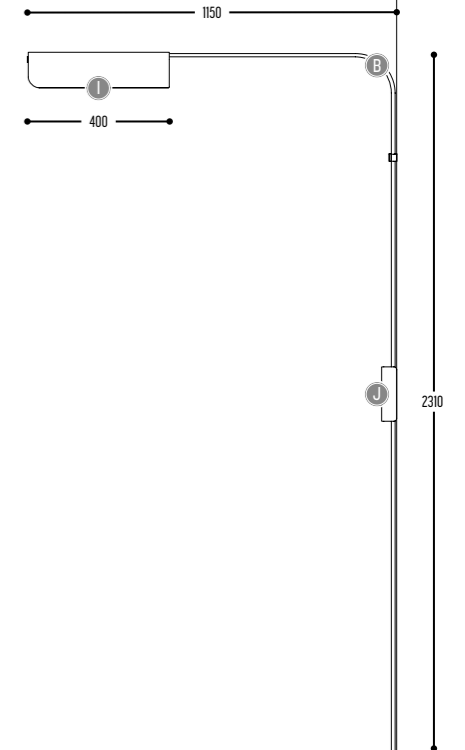

BB(B)	COLORS	02	Black
		03	White
		10	Alu Satinated

FF	LED	26	>90 CRI • 620 Lm / 26 W/m (WALL M) >90 CRI • 820 Lm / 26 W/m (WALL)

H	COLOR TEMP.	2	2700K
		3	3000K
		4	4000K

II(I)	COLORS	02	Black
		03	White
		10	Alu Satinated
		150	Bronze Light
		151	Bronze Dark
		111	Brass Finish
		101	Soft Pink
		103	Soft Blue
		104	Soft Green
		124	Kaki
		140	Old Pink
		141	Terracotta Red
		142	Oxide Red
		RAL color on request	

JJ(J)	COLORS	02	Black
		03	White
		10	Alu Satinated
		150	Bronze Light
		151	Bronze Dark
		111	Brass Finish
		101	Soft Pink
		103	Soft Blue
		104	Soft Green
		124	Kaki
		140	Old Pink
		141	Terracotta Red
		142	Oxide Red
		RAL color on request	

K	DRIVER	1	No driver (24V)
		0	Non dimmable (intern)
		3	Dali (extern)
		4	Phase cut (intern)

BENDIT WALL
3455-BB(B)-H-II(I)-JJ(J)-K