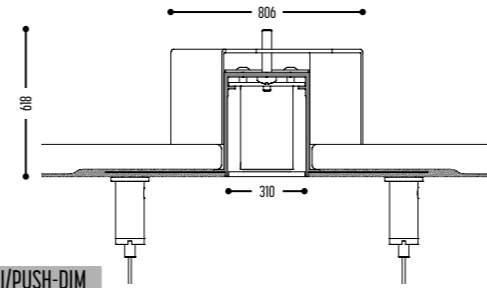

DOWN

UP / DOWN

EQUALIZER 1600 / 04 NON-DIM or DALI/PUSH-DIM
3501-BB(B)-903H-DD-K-2-04

EQUALIZER 2500 / 04 NON-DIM or DALI/PUSH-DIM
3500-BB(B)-903H-DD-K-2-04

PLASTERBOARD – BA13
DRIVER RECESSED IN BASE

EQUALIZER 1600 / 05 NON-DIM or DALI/PUSH-DIM
3501-BB(B)-903H-DD-K-1-05