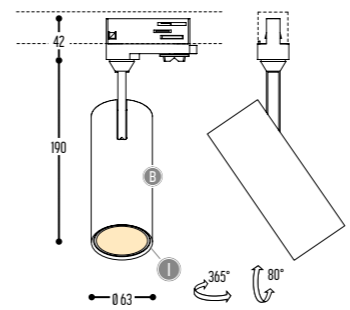

Alvino _ Fugozzi

The Motel

TUKI 60 TRACK
1346-BB-EFFGGH-I-K

TRACK RAIL: to be ordered separately
Compatible with EUTRAC, GLOBAL & POWERGEAR

DALI - version
TRACK RAIL: to be ordered separately
Compatible with GLOBAL & POWERGEAR