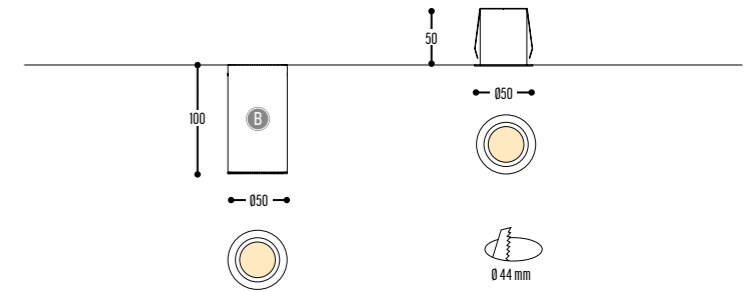

on request: incl. emergency unit 1h • incl. emergency battery

**TAQI**  
design dark studio

IP65

IP65

TAQI BOX 1  
2700-BB-906603-K

TAQI SET 1  
2701-BB-906603-K

BB	COLORS	02	Black
		03	White
		150	Bronze Light
		151	Bronze Dark