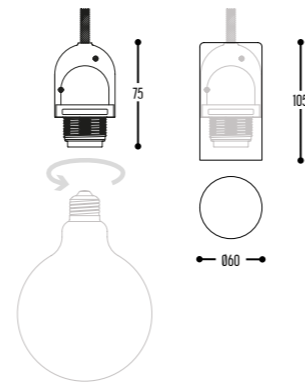

E27 OUTDOOR SOCKET IP67 BLACK
120-1100-000054

Suspension Cable + Lightbulb **Not included**