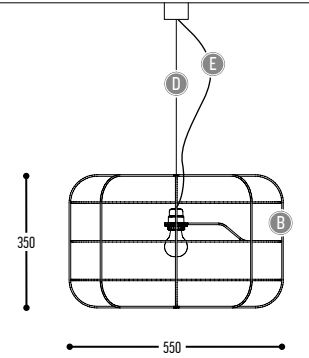

LA CAGE GROSSA
603-BB(B)-001-DD-EE