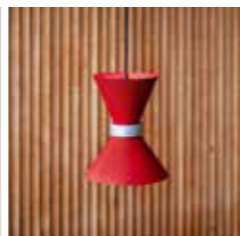

SOYUZ
page 382

SL53
page 374