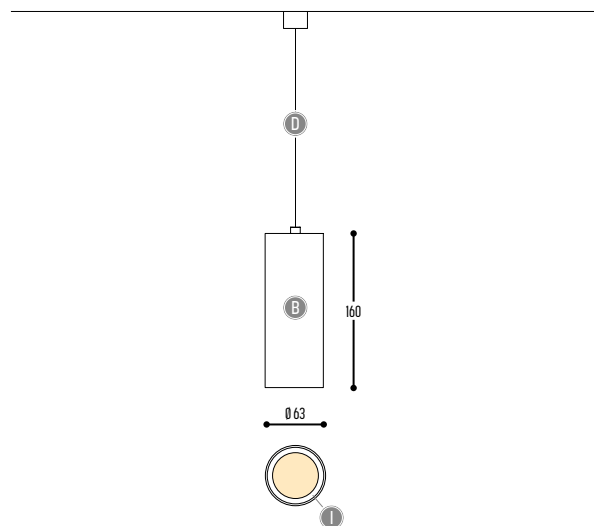

TUKI 60S
1349-BB-907GGH-DD-I-K

Driver INTERN

BB	COLORS	02	Black
		03	White
EFF	CRI • LUMENOUTPUT	907	>90 CRI • 1360 Lm / 350 mA / 12 W
GG	REFLECTOR	11	11°
		20	20°
		34	34°
H	COLOR TEMP.	2	2700K
		3	3000K
		4	4000K
DD	SUSP. CABLE	01	1,5 m
		02	2,5 m
I	INSIDE COLOR	W	White
		B	Black
		G	Brass Finish
K	DRIVER	0	Non dimmable (intern)
		3	Dali (intern)
		4	Phase cut (intern)