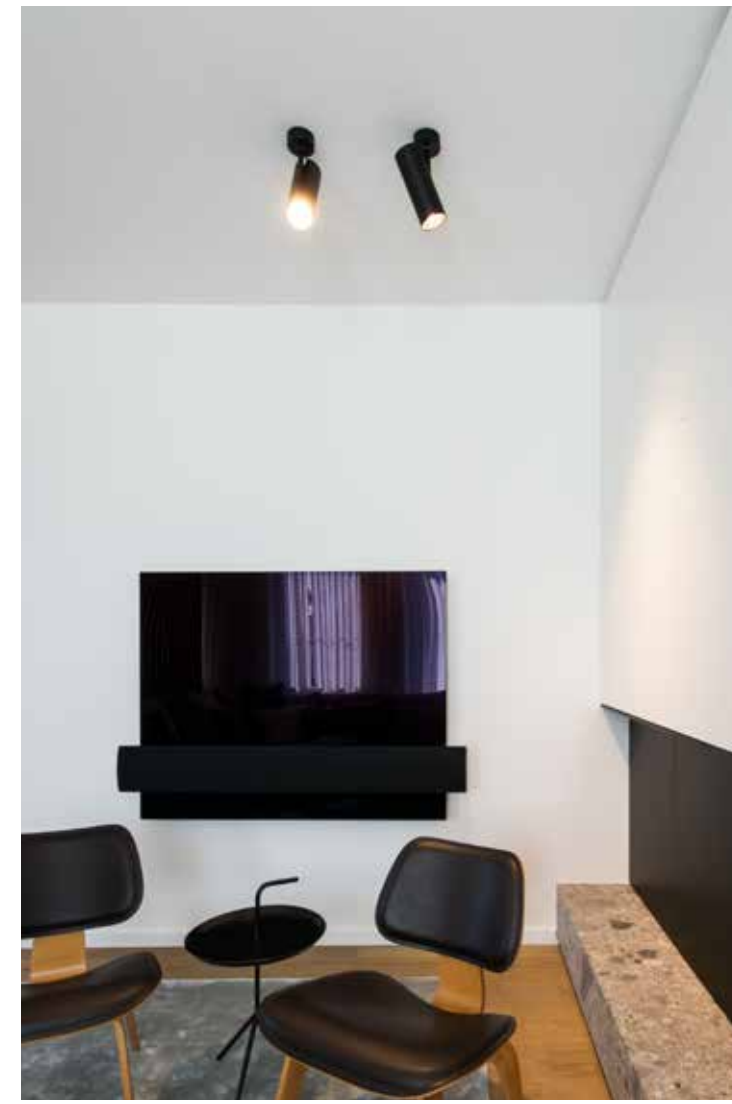

TUKI 60

design dark studio