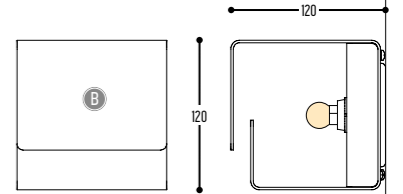

BB(B)	COLORS	02		Black
		03		White
		101		Soft Pink
		103		Soft Blue
		104		Soft Green
		124		Kaki
		140		Old Pink
		141		Terracotta Red
		142		Oxide Red
		150		Bronze Light
		151		Bronze Dark
111		Brass Finish		
			RAL color on request	
CCC	TYPE G9	071		G9 - LED 6W - 500lm
EFF	CRI • LUMENOUTPUT	805	CC LED	>90 CRI • 1x 400 Lm / 700 mA / 4 W
GG	REFLECTOR	00	N.A.	
H	COLOR TEMP.	2	2700K	
		3	3000K	
K	DRIVER	1	No driver	
		0	Non dimmable (extern)	
		3	Dali (extern)	
		4	Phase cut (extern)