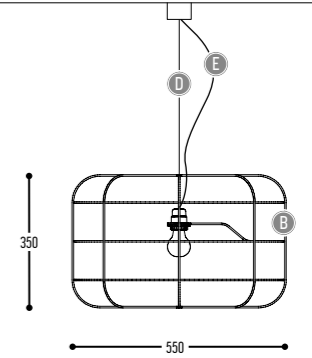

LA CAGE GROSSA
603-BB(B)-001-DD-EE