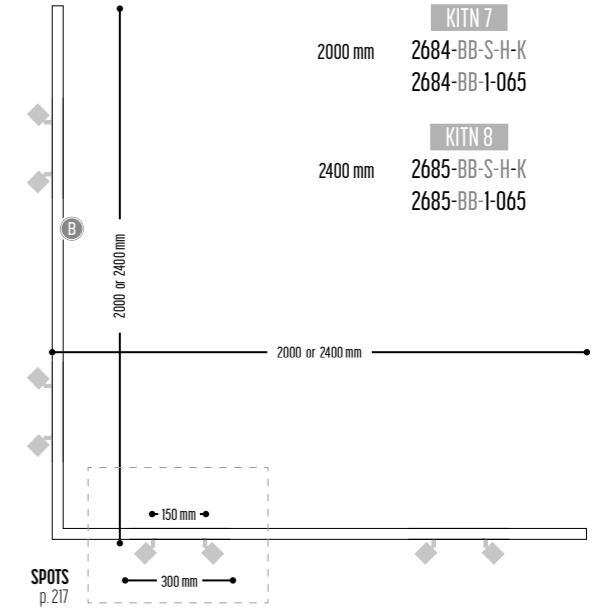

GUIDE	BB	COLORS	02	Black
			03	White
			10	Alu Satinated
			150	Bronze Light
			151	Bronze Dark
S	SPOTS	1	TOOI	
CCC	CCC	065	OPAR51 (MAX 50 W)	
HONEYCOMB		ACCESSORIES p. 523		

KITN 7
2000 mm 2684-BB-S-H-K
2684-BB-1-065

KITN 8
2400 mm 2685-BB-S-H-K
2685-BB-1-065