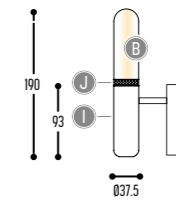

DISCLAIMER – Nature decides the look of alabaster!

CHIQUÉ 30.5 WALL
2606-BB(B)-904H-II(I)-JJ(J)-K