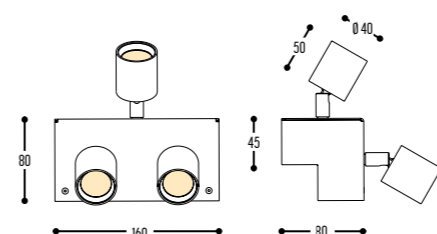

Driver INTERN **TORNER TRIO IN**
1601-BB-906GGH-K