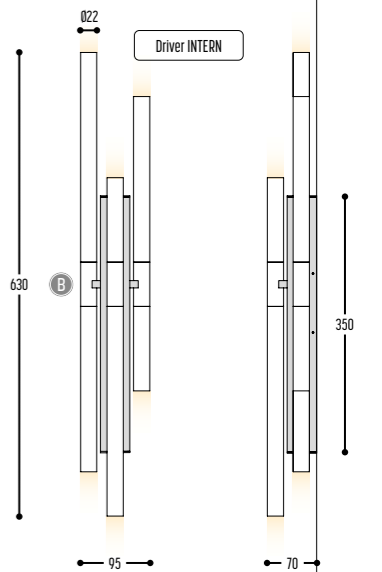

EQUALIZER WALL

3502-BB(B)-903H-K

EQUALIZER WALL

3502-BB(B)-903H-K-IN

FLEX CONTOURO

design dark studio

FLEX CONTOURO 654lm/m / 7.2W / 24v/5m / 2700K
130-9000-000174

FLEX CABINETO