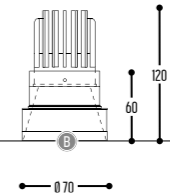

BB(B)	COLORS	02	Black
		03	White
		111	Brass Finish
		150	Bronze Light
		151	Bronze Dark

EFF	CRI • LUMENOUTPUT	907	>90 CRI • 1x 780 Lm / 250 mA / 8,7 W
		12	12°
		34	34°
GG	REFLECTOR	60	60°
		2	2700K
		3	3000K

K	DRIVER	1	No driver (CC)
		0	Non dimmable (extern)
		3	Dali (extern)
		4	Phase cut (extern)