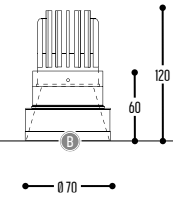

BB(B)	COLORS	02	Black
		03	White
		111	Brass Finish
		150	Bronze Light
		151	Bronze Dark
EFF	CRI • LUMENOUTPUT	907	>90 CRI • 1x 780 Lm / 250 mA / 8,7 W
		12	12°
		34	34°
		60	60°
H	COLOR TEMP.	2	2700K
		3	3000K
K	DRIVER	1	No driver (CC)
		0	Non dimmable (extern)
		3	Dali (extern)
		4	Phase cut (extern)