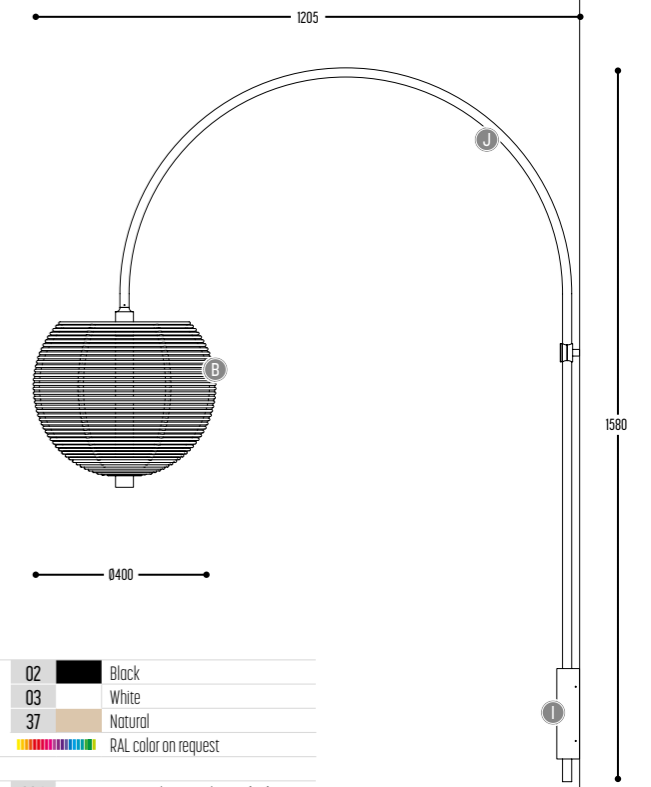

FRIENDZ Wall
3530-BB-904H-II(I)-JJ-K

BB	COLORS	02	Black
		03	White
		37	Natural
		RAL color on request	
EFF	CRI • LUMENOUTPUT	904	>90 CRI • 600 Lm / 350 mA / 6,4 W (CC) >90 CRI • 24V / 6,6 W (CV)
	ALABASTER		
H	COLOR TEMP.	2	2700K
		3	3000K
II(I)	COLOR	02	Black
		03	White
		151	Bronze Dark
JJ	COLOR	02	Black
		03	White
K	DRIVER	1	No driver (CC)
		0	Non dimmable (2 drivers extern)
		3	Dali (2 drivers extern)
		4	Phase cut (2 drivers extern)

DISCLAIMER – Nature decides the look of alabaster!

Metal-Rattan-Alabaster