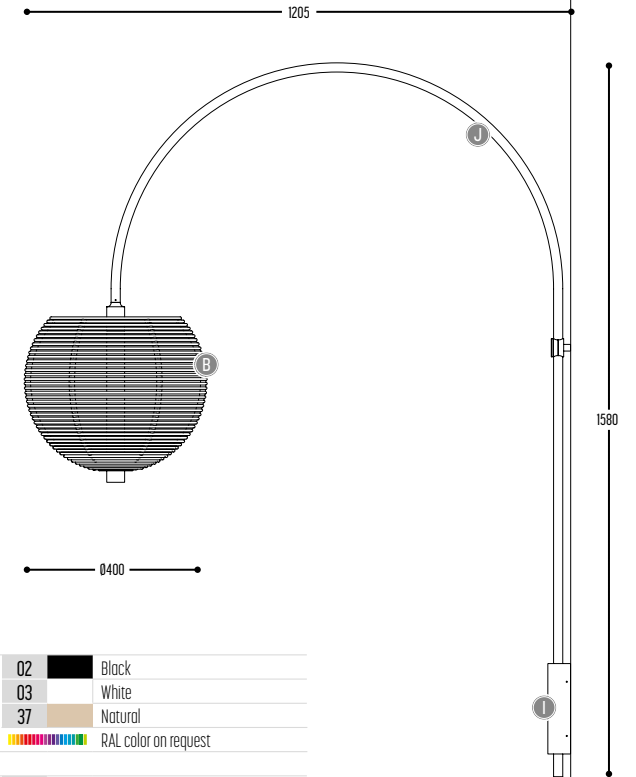

FRIENDZ Wall
3530-BB-904H-II(I)-JJ-K

BB	COLORS	02	Black
		03	White
		37	Natural
		RAL color on request	
EFF	CRI • LUMENOUTPUT	904	>90 CRI • 600 Lm / 350 mA / 6,4 W (CC) >90 CRI • 24V / 6,6 W (CV)
	ALABASTER		
H	COLOR TEMP.	2	2700K
		3	3000K
II(I)	COLOR	02	Black
		03	White
		151	Bronze Dark
JJ	COLOR	02	Black
		03	White
K	DRIVER	1	No driver (CC)
		0	Non dimmable (2 drivers extern)
		3	Dali (2 drivers extern)
		4	Phase cut (2 drivers extern)

DISCLAIMER – Nature decides the look of alabaster!

Metal-Rattan-Alabaster