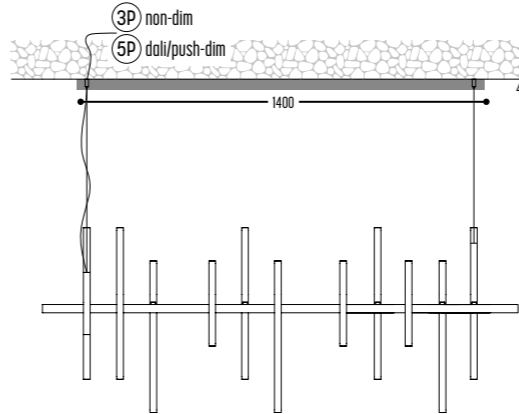

CONCRETE CEILING
DRIVER IN CEILING BASE

EQUALIZER 1600 / 03 NON-DIM or DALI/PUSH-DIM
3501-BB(B)-903H-DD-K-1-03