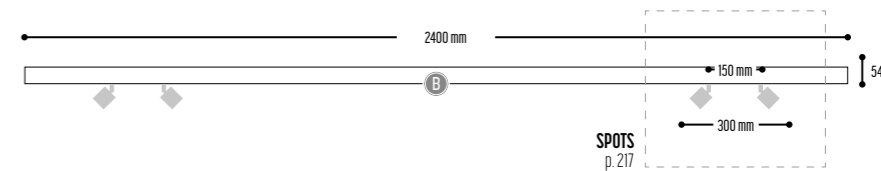

48V

KFORTY-8

design dark studio

CUSTOM MADE
your dream -our challenge

KFORTY-8 SPOTS/LINE
3691-BB-S-H-K

KFORTY-8 SPOTS
3690-BB-S-H-K

PROFILE
2000 mm 3651-BB

Only in BLACK and WHITE