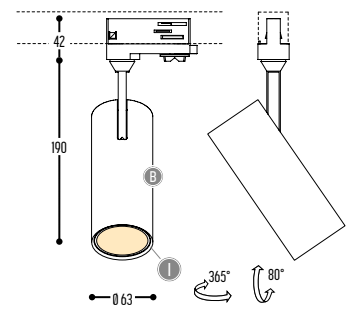

Alvino _ Fugozzi

The Motel

TUKI 60 TRACK
1346-BB-EFFGGH-I-K

TRACK RAIL: to be ordered separately
Compatible with EUTRAC, GLOBAL & POWERGEAR

DALI - version
TRACK RAIL: to be ordered separately
Compatible with GLOBAL & POWERGEAR