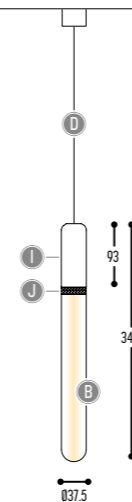

# CHIQUÉ

design dark studio

WINNER

CHIQUES

2600-BB(B)-904H-DD-II(I)-JJ(J)-K

BB(B)	COLORS	13	Glass White
		134	Alabaster
EFF	CRI • LUMENOUTPUT	904	>90 CRI • 400 Lm / 250 mA / 4,2 W
H	COLOR TEMP.	1	2200K
		2	2700K
		3	3000K
DD	SUSP. CABLE	01	1,5 m
		02	2,5 m
II(I)	COLOR	02	Black
		10	Alu
		150	Bronze Light
		151	Bronze Dark
JJ(J)	COLOR	02	Black
		10	Alu
		150	Bronze Light
		151	Bronze Dark
K	DRIVER	1	No driver (CC)
		0	Non dimmable (intern)
		3	Dial (intern)
		4	Phase cut (intern)