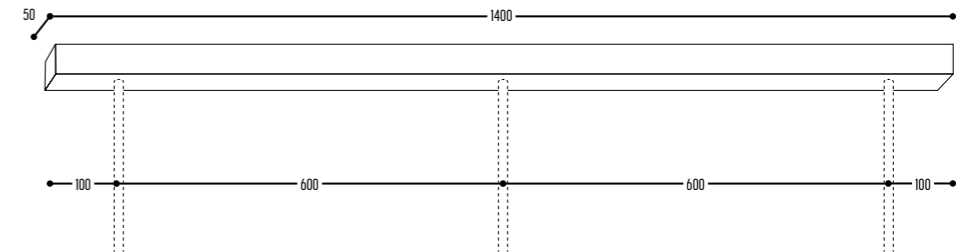

E27 FILAMENT-LAMP

G45 - 45 x 73mm
180-7500-044527
4W, 2700K, 400lm, triac dimmable, clear

G95 - 95 x 135mm
180-7500-069527
6W, 2700K, 600lm, triac dimmable, clear

A60 - 60 x 105mm
180-7500-046027
4W, 2700K, 400lm, triac dimmable, clear

G80 - 80 x 125mm
180-7500-068027
6W, 2700K, 600lm, triac dimmable, clear

G125 - 125 x 175mm
180-7500-0612527
6W, 2700K, 540lm, triac dimmable, clear

Q63 - 50 x 54mm
180-7100-042700
4.8-50W - 927 36D

G69 - 18 x 55mm
180-4200-062700
6W, 2700K, 500 lm, dim 230V, CRI90, A+

CEILING PROFILE - 3P single

Black **1895-02**
White **1895-03**