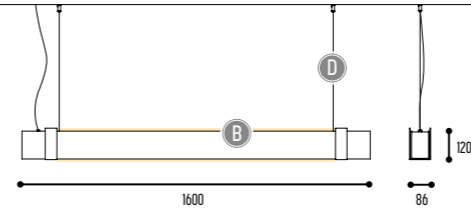

MR BEAM

design detail concept

reddot design award
winner 2017

MR.BEAM 1

1600 mm 2301-BBB-1H-DD-II(I)-[J]-LL-K

2200 mm 2306-BBB-1H-DD-II(I)-[J]-LL-K
 2600 mm 2304-BBB-1H-DD-II(I)-[J]-LL-K
 3400 mm 2307-BBB-1H-DD-II(I)-[J]-LL-K