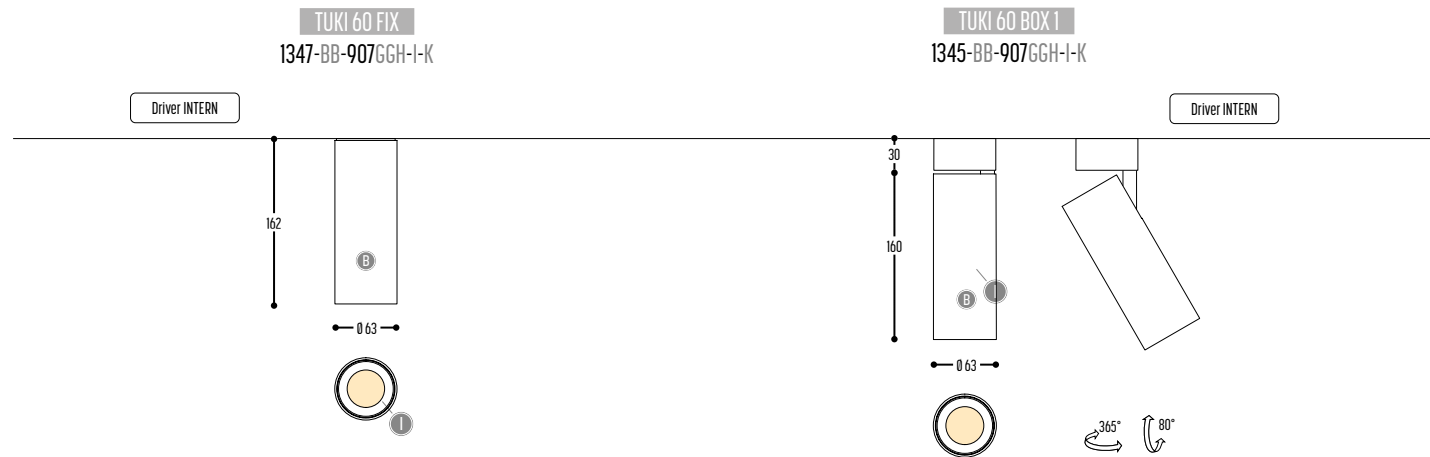

BB	COLORS	02	Black
		03	White
EFF	CRI • LUMENOUTPUT	907	>90 CRI • 1360 Lm / 350 mA / 12 W
		11	11°
		20	20°
		34	34°
GG	REFLECTOR	2	2700K
		3	3000K
		4	4000K
		W	White
I	INSIDE COLOR	B	Black
		G	Brass Finish
		0	Non dimmable (intern)
K	DRIVER	3	Dali (extern)
		4	Phase cut (intern)

ACCESSORIES p. 523

	HONEYCOMB	172-9005-438099	Black
		172-9003-438099	White
		172-0112-438099	Gold

Alu