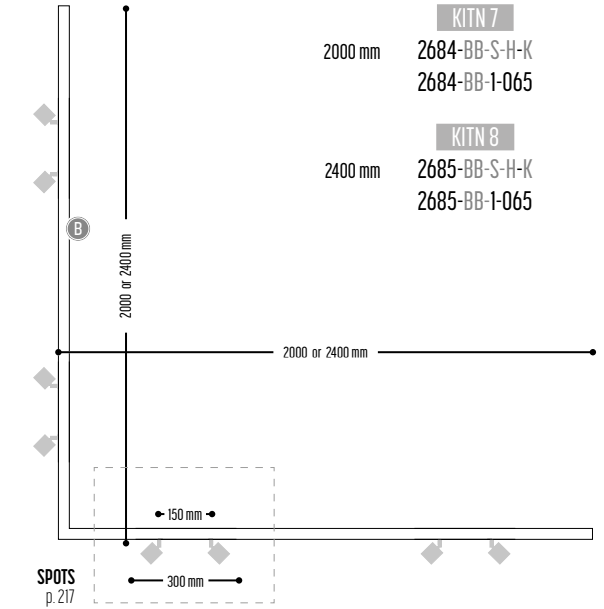

GUIDE

BB	COLORS	02	Black
		03	White
		10	Alu Satinated
		150	Bronze Light
		151	Bronze Dark
S	SPOTS	1	TOOI
CCC	CCC	065	OPAR51 (MAX 50 W)
HONEYCOMB		ACCESSORIES p. 523	

KITN 7
2000 mm 2684-BB-S-H-K
2684-BB-1-065

KITN 8
2400 mm 2685-BB-S-H-K
2685-BB-1-065