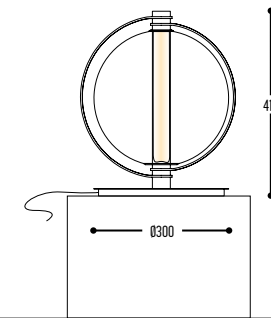

DISCLAIMER – Nature decides the look of alabaster!

CUIABA TABLE
3102-134-151

BB(B)	COLORS	134	Alabaster
	ALABASTER	>90 CRI • 24V / 6,6 W (CV)	
II(I)	COLOR	151	Bronze Dark (BRD)

Alu - Glass - Alabaster

CUPCAKE