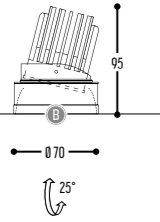

MAGNIFIQUE MOVE
3002-BB(B)-907GGH-K