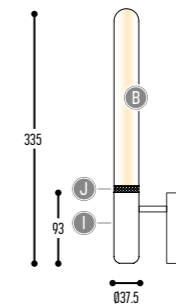

CHIQUÉ 30.4 WALL
2605-BB(B)-904H-II(I)-JJ(J)-K