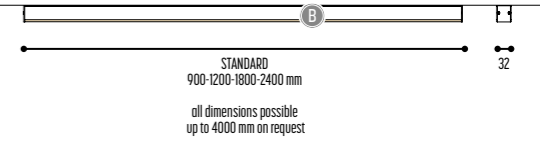

CUSTOM MADE
your dream -our challenge

Tille Cobras archi

NINZA S
1796-BB-FFGH-DD-K-NN(N)

NINZA
1797-BB-FFGH-K-NN(N)

BB	COLORS	02	Black
		03	White
		RAL color on request	
FF	LED	09	>80 CRI • 450 Lm/m / 9,6 W/m
		14	>90 CRI • 2290 Lm/m / 14 W/m
		20	>90 CRI • 3270 Lm/m / 20 W/m
G	DIFFUSER	P	Plexi
H	COLOR TEMP.	2	2700K
		3	3000K
		4	4000K
DD	SUSP. CABLE.	01	1,5 m
		02	2,5 m
K	DRIVER	0	Non dimmable (extern)
		3	Dali (extern)
		4	Phase cut (extern)
NN(N)	LENGTH	90	900 mm
		120	1200 mm
		180	1800 mm
		240	2400 mm
		all dimensions possible up to 4000 mm on request	