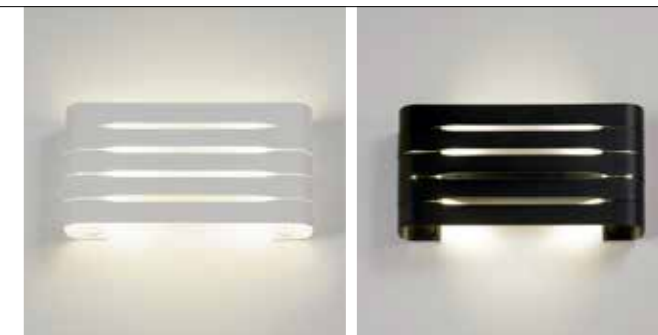

BB(B)	COLORS	02	Black		
		03	White		
		101	Soft Pink		
		103	Soft Blue		
		104	Soft Green		
		124	Kaki		
		140	Old Pink		
		141	Terracotta Red		
		142	Oxide Red		
		110	Brass		
		150	Bronze Light		
		151	Bronze Dark		
				RAL color on request	

EFF	CRI • LUMENOUTPUT	805	>90 CRI • 2x 450 Lm / 700mA / 6 W
GG	REFLECTOR	00	N.A.
H	COLOR TEMP.	2	2700K
		3	3000K
		4	4000K

K	DRIVER	0	Non dimmable (intern)
		1	No driver
		3	Dali (extern)
		4	Phase cut (intern)