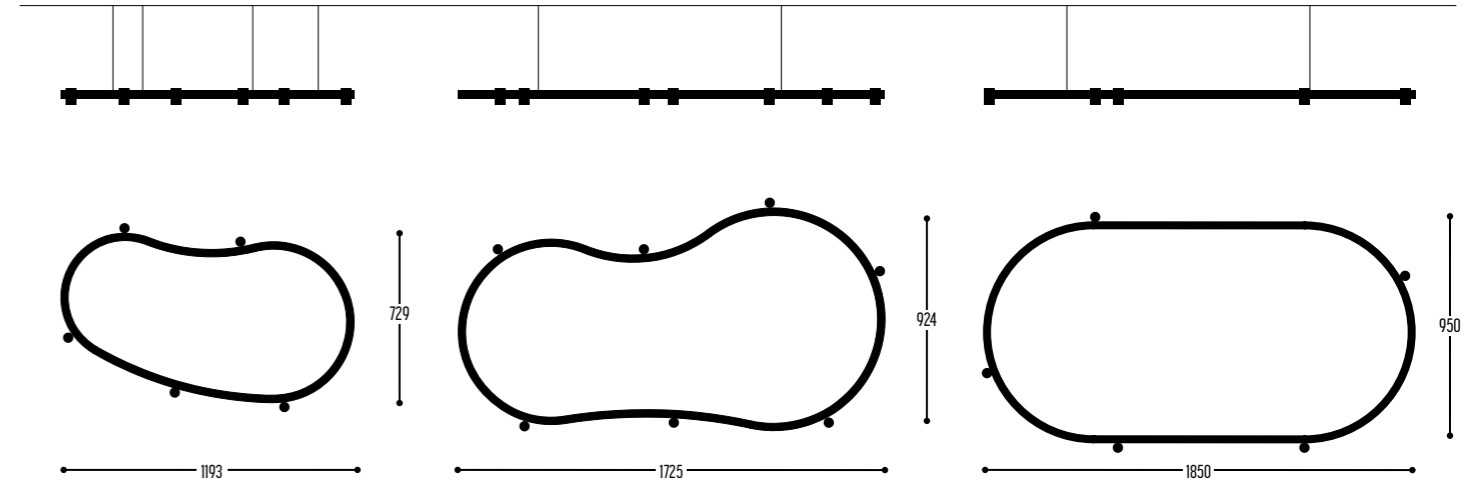

BALLZZZ FDR ORGANIC 1
2335-BB-001-DD-J

BALLZZZ FDR ORGANIC 2
2336-BB-001-DD-J

BALLZZZ FDR ORGANIC 3
2337-BB-001-DD-J