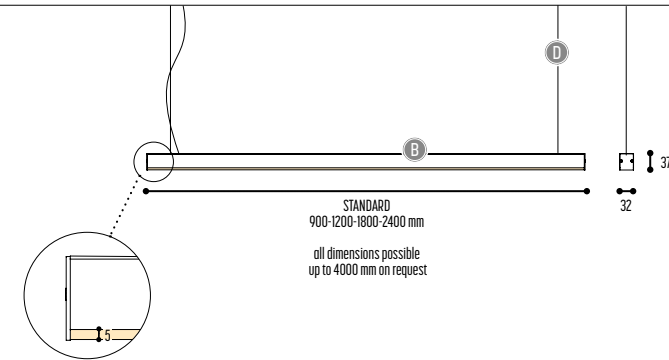

CUSTOM MADE
your dream -our challenge

Tille Cobras archi

NINZA S
1796-BB-FFGH-DD-K-NN(N)

NINZA
1797-BB-FFGH-K-NN(N)

BB	COLORS	02	Black
		03	White
		RAL color on request	
FF	LED	09	>80 CRI • 450 Lm/m / 9,6 W/m
		14	>90 CRI • 2290 Lm/m / 14 W/m
		20	>90 CRI • 3270 Lm/m / 20 W/m
G	DIFFUSER	P	Plexi
H	COLOR TEMP.	2	2700K
		3	3000K
		4	4000K
DD	SUSP. CABLE.	01	1,5 m
		02	2,5 m
K	DRIVER	0	Non dimmable (extern)
		3	Dali (extern)
		4	Phase cut (extern)
NN(N)	LENGTH	90	900 mm
		120	1200 mm
		180	1800 mm
		240	2400 mm
		all dimensions possible up to 4000 mm on request	