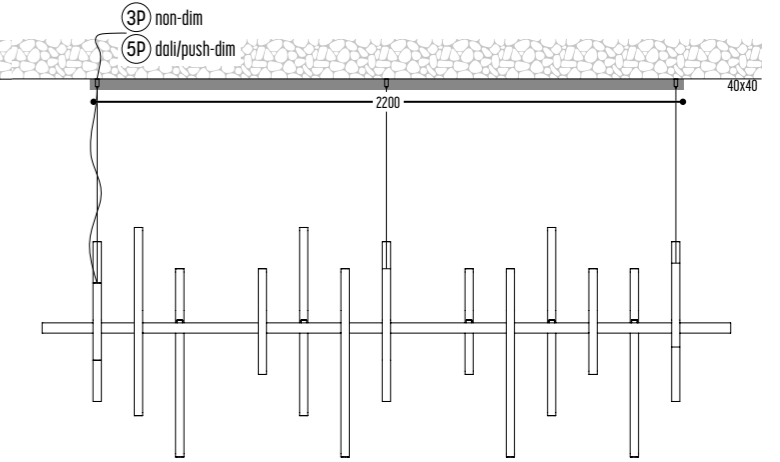

EQUALIZER 2500 / 03 NON-DIM or DALI/PUSH-DIM
3500-BB(B)-903H-DD-K-1-03