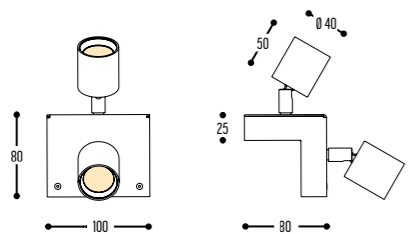

Driver EXTERN **TORNER DUO**
1612-BB-906GGH-K