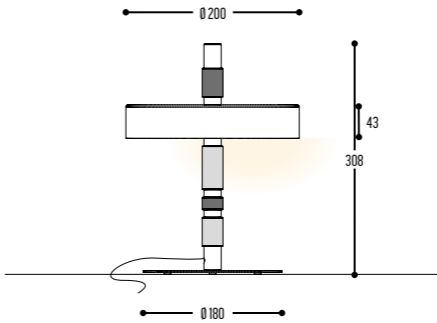

TOTM
design studio bjorn verlinde

Bar Misera - Antwerpen - Studio Bjorn Verlinde

PARIS
DESIGN
AWARDS

WINNER

EUROPEAN
PRODUCT
DESIGN
AWARD

TOTM Wall
3265-14H-K

TOTM TABLE
3270-14

TOTM
3261-14H-DD-K