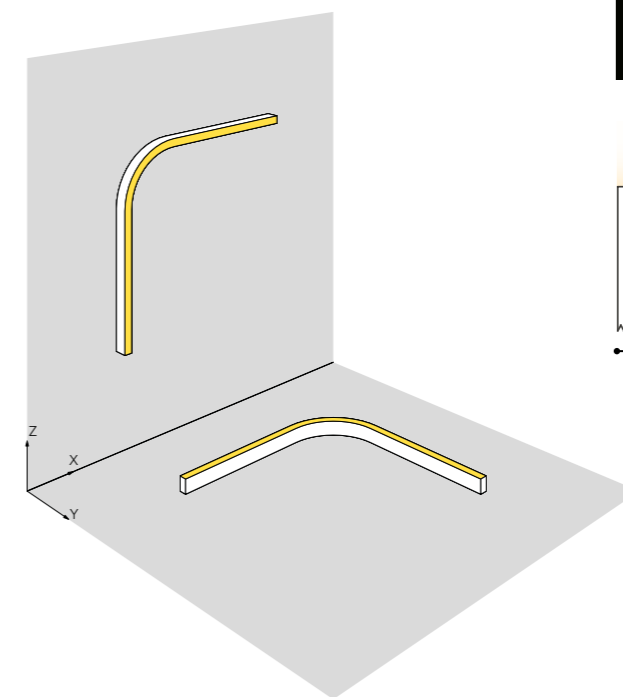

FLEX CABINETO 432lm/m / 7.2W / 24v/5m / 2700K
130-9000-000175