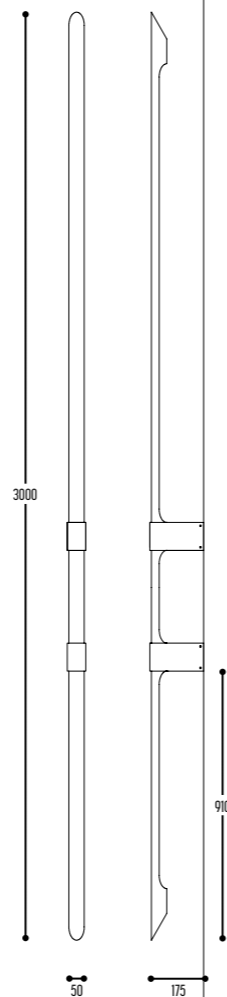

BB(B)	COLORS	02		Black
		03		White
		111		Brass Finish
E	CRI • LUMENOUTPUT	3	AGUJA 300	>90CRI • 8175 Lm / 50W / 3000K
		2	AGUJA 300	>90CRI • 7700 Lm / 50W / 2700K
K	DRIVER	1	No driver	
		0	Non dimmable (intern)	
		3	Dali (extern)	

Aluminium