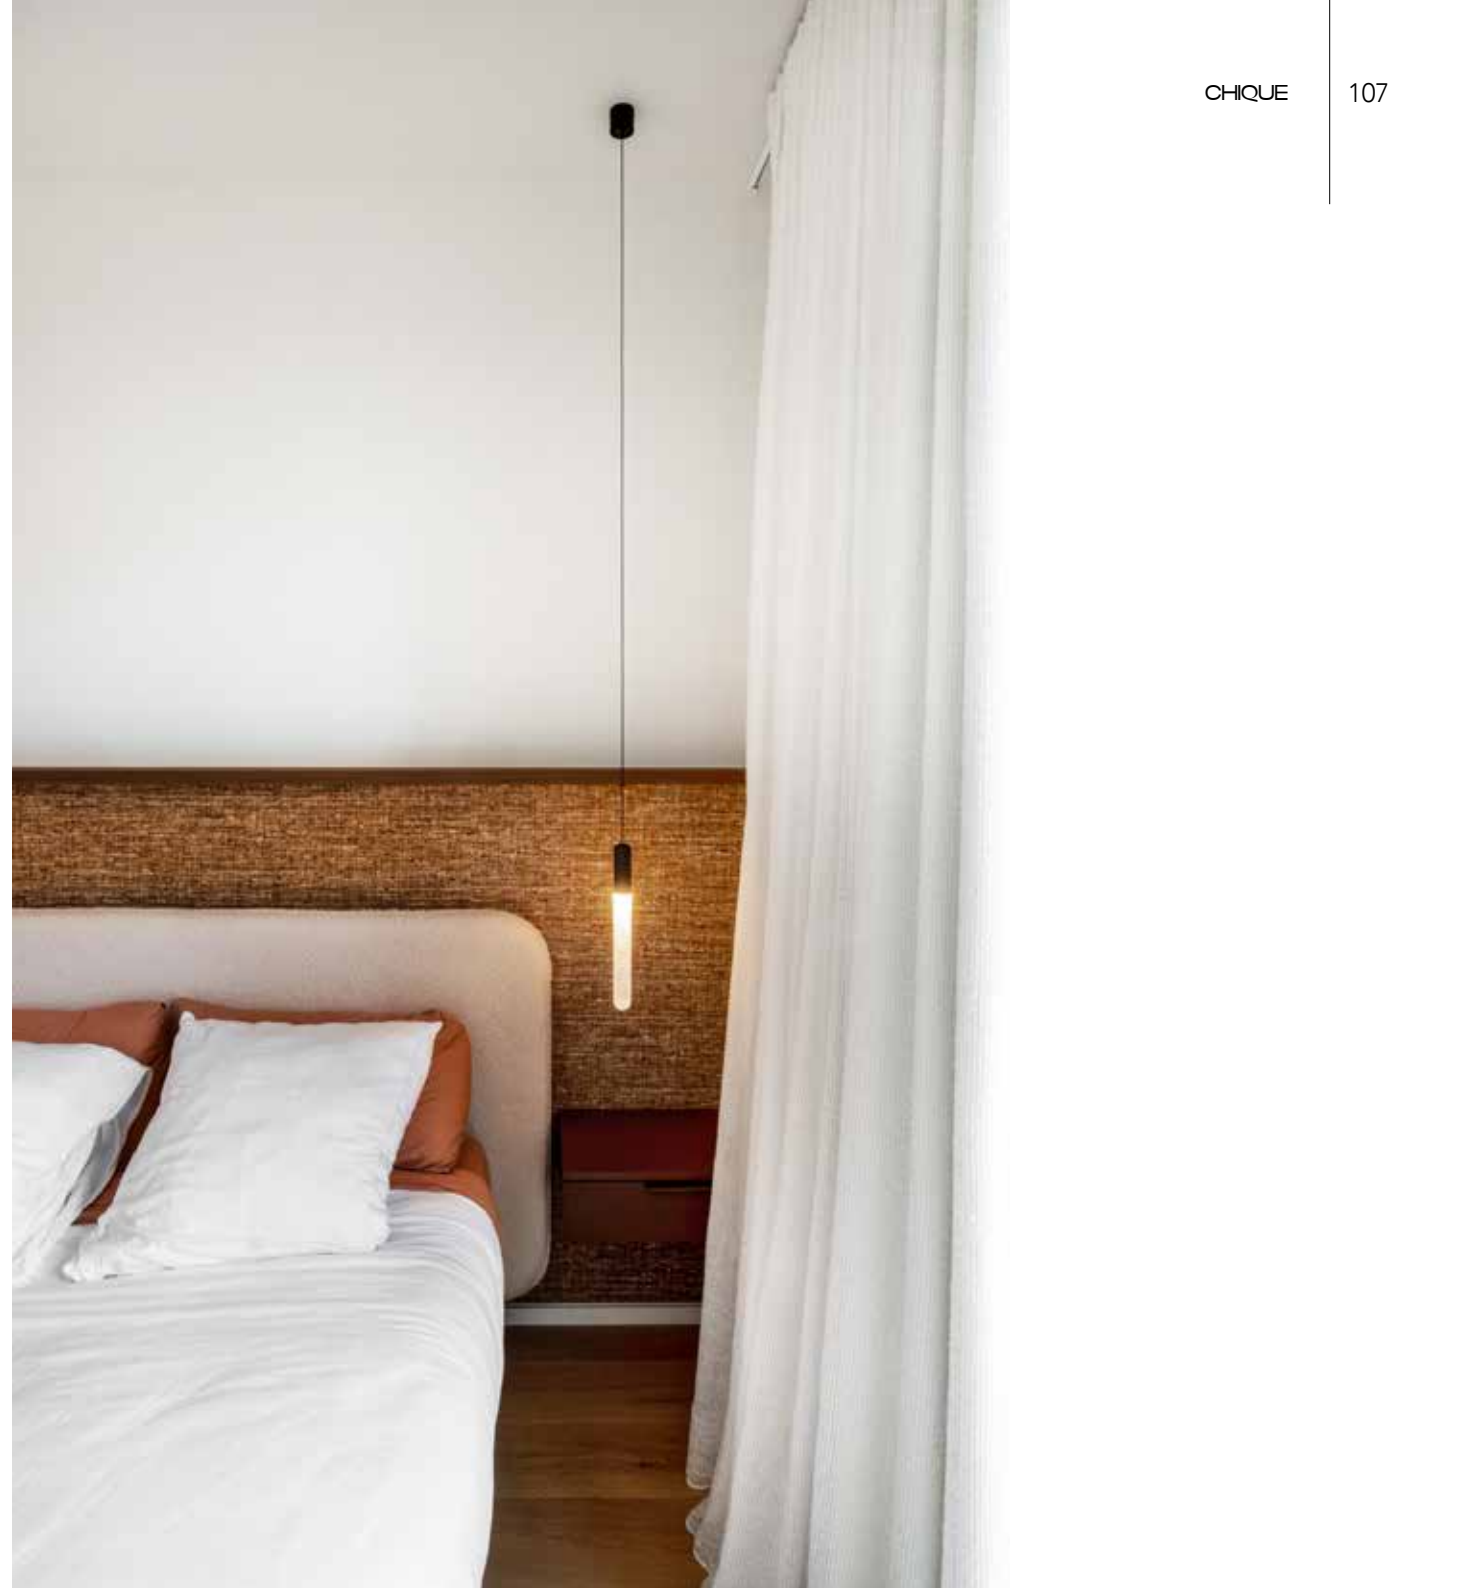

ceiling base standard matt black
on request other colors possible

BB	COLORS	67	Cork
CCC	TYPE E27	001	LED / Globe (MAX 10 W)
DD	SUSP. CABLE	01	1,5 m
		02	2,5 m

CHIQUÉ

design dark studio

WINNER

CHIQUES

2600-BB(B)-904H-DD-II(I)-JJ(J)-K