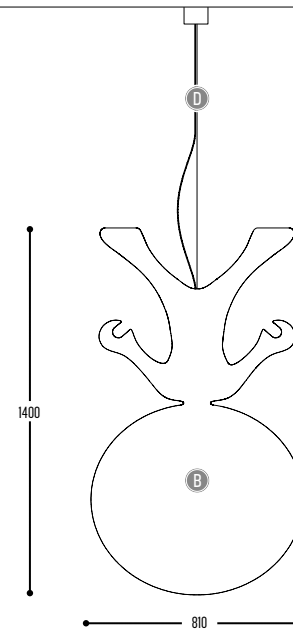

CCC	TYPE E27	001	LED (MAX.12 W)
DD	SUSP. CABLE	01	1,5 m
		02	2,5 m
EE	SUSP. KIT	B	Black
		W	White

Metal
CE

230V
960°
IP20

SPACE WALKER

design pieterjan

reddot design award
best of the best 2009

SPACEWALKER
 580-03-CCC-DD
 580-03-5103-DD-K
 580-03-EFF-DD-K