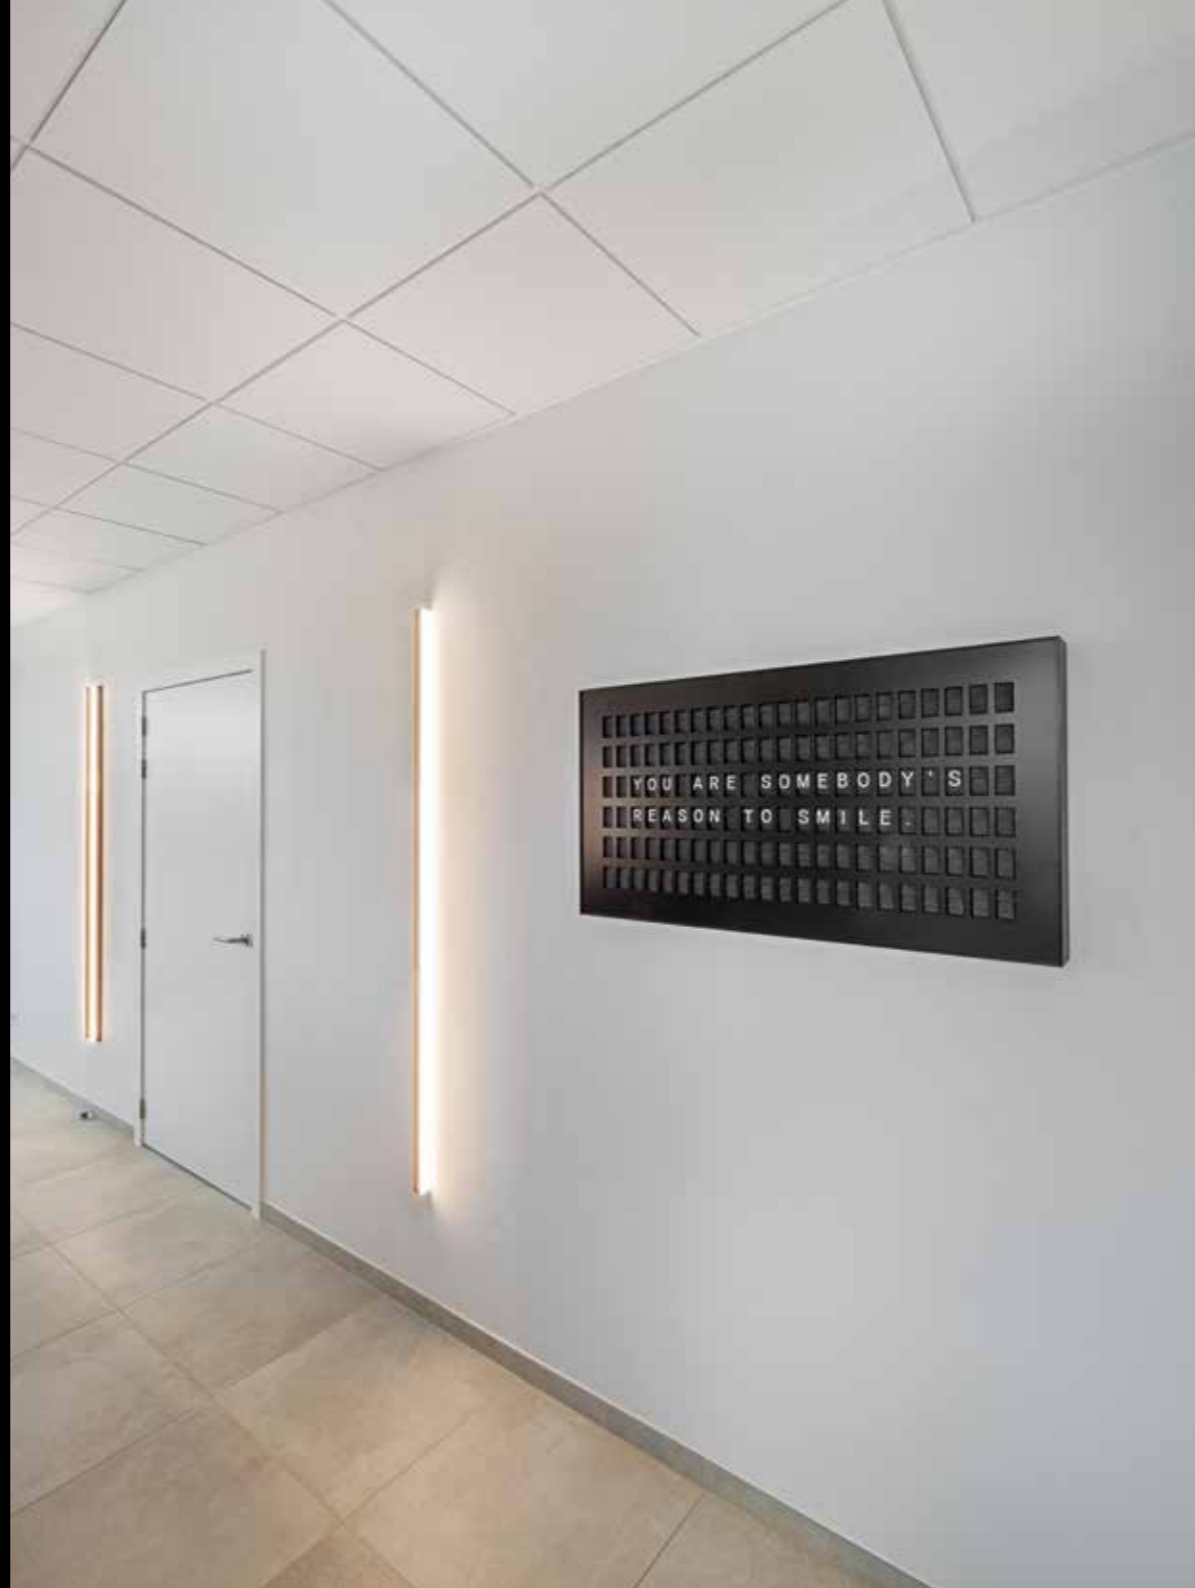

NINZA
design dark studio

CUSTOM MADE
your dream -our challenge