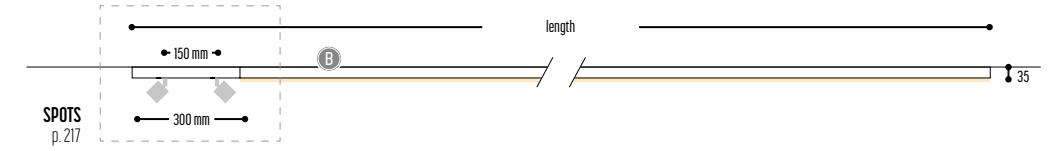

KITN SPOTS + LED-LINE

Composition following your choice
KITN CUSTOM MADE
 2662-BB-20PH-K-length

KITN 3
 2400 mm 2665-BB-20PH-K
 3000 mm 2666-BB-20PH-K
 3600 mm 2667-BB-20PH-K

KITN 4
 2400 mm 2670-BB-S-20PH-K
 3000 mm 2671-BB-S-20PH-K
 3600 mm 2672-BB-S-20PH-K