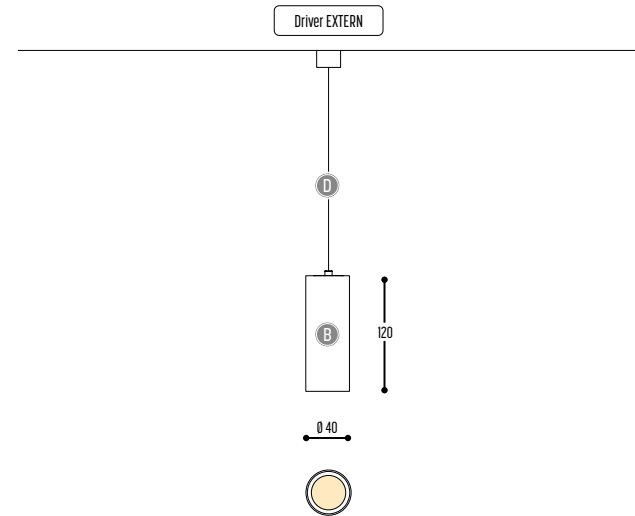

TUKI 40S
1342-BB(B)-906GGH-DD-K

BB(B)	COLORS	02	Black
		03	White
		10	Alu Satinated
		111	Brass Finish
		150	Bronze Light
		151	Bronze Dark

EFF	CRI • LUMENOUTPUT	906	>90 CRI • 600 Lm / 350 mA / 6,4 W

GG	REFLECTOR	22	22°
		34	34°
		54	54°

H	COLOR TEMP.	2	2700K
		3	3000K
		4	4000K

DD	SUSP. CABLE	01	1,5 m
		02	2,5 m

K	DRIVER	1	No driver (CC)
		0	Non dimmable (intern)
		3	Dali (intern)
		4	Phase cut (intern)

Alu