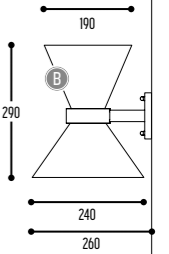

SL 53 WALL
3353-BB(B)914H-K