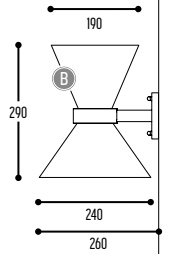

SL 53 WALL
3353-BB(B)914H-K