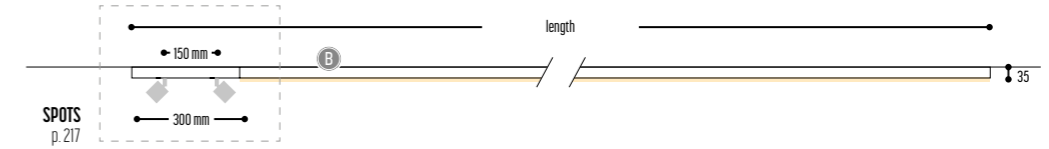

KITN SPOTS + LED-LINE

Composition following your choice
KITN CUSTOM MADE
 2662-BB-20PH-K-length

KITN 3
 2400 mm 2665-BB-20PH-K
 3000 mm 2666-BB-20PH-K
 3600 mm 2667-BB-20PH-K

KITN 4
 2400 mm 2670-BB-S-20PH-K
 3000 mm 2671-BB-S-20PH-K
 3600 mm 2672-BB-S-20PH-K