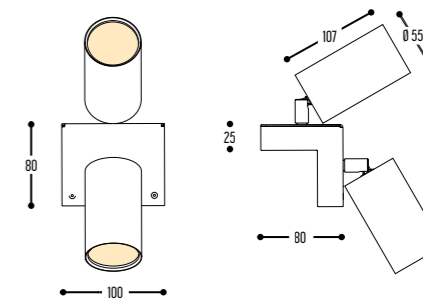

**TORNER**  
design stephane bouchet

**TORNER GU10 DUO**  
1602-BB-065

**TORNER GU10 TRIO**  
1603-BB-065

ACCESSORIES p. 523

	HONEYCOMB	172-9005-438099		Black
		172-9003-438099		White
		172-0112-438099		Gold