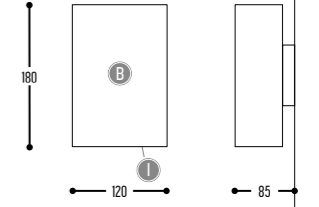

CCC	TYPE E27	042	LED Globe (MAX 12W)
DD	SUSP. CABLE	01	1,5 m
		02	2,5 m

Alu-Metal-Brass

**KAVEOO**  
design dark studio

**KAVEOO**  
1375-BB-90600H-K

**KAVEOO MAX**  
1376-BB-91500H-K

BB(B)	COLORS	02	Black	
		03	White	
		111	Brass Finish	
		150	Bronze Light	
		151	Bronze Dark	
		RAL color on request		
EFF	TYPE	KAVEOO	906	>90 CRI • 2x 600 Lm / 350 mA / 6,4 W
		KAVEOO MAX	915	>80 CRI • 2x 1500 Lm / 350 mA / 11,6 W
GG	REFLECTOR	00	N.A.	
H	COLOR TEMP	2	2700K	
		3	3000K	
K	DRIVER	1	No driver (CC)	
		0	Non dimmable (intern)	
		3	Dali (intern) Except KAVEOO (extern)	
		4	Phase cut (intern)	