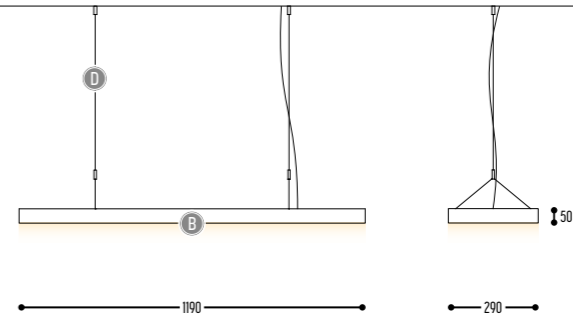

BB(B)	COLORS	02	Black		
		03	White		
		151	Bronze Dark		
		RAL color on request			
PAT	PATTERN	001			
		002			
		003			
FF	LED	36	>90 CRI • 3780Lm / 36 W		
		H	COLOR TEMP.	3	3000K
4	4000K				
(J) optional	UPLIGHT	1	>90 CRI • 3780Lm / 36 W		
DD	SUSP. CABLE	01	1,5 m		
		02	2,5 m		
K	DRIVER	0	Non dimmable		
		3	Dali		
		4	Phase cut