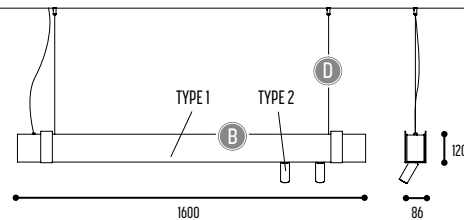

MR.BEAM 2

1600 mm 2302-BBB-1H-DD-II(I)-(J)-LL-K-T