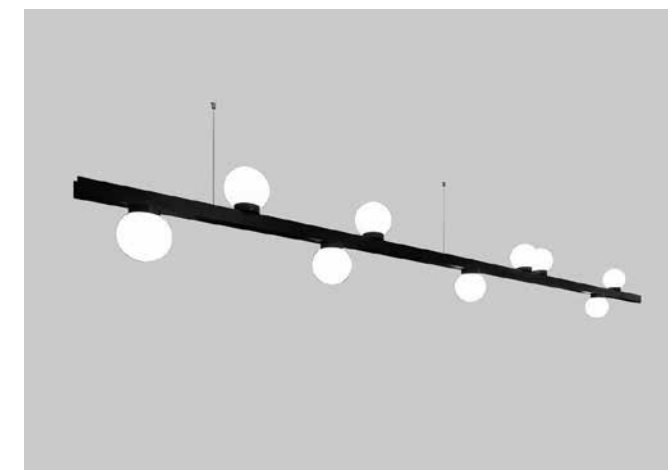

MISS RIGHT BALLZZZ 2600

2351-BB(B)-071-DD
2351-BB(B)-90600H-DD-K

BB	COLOR PROFILE	02	Black
		03	White
		RAL color on request	
CCC	TYPE G9	071	G9 - LED 6W - 500lm
EFF	CRI • LUMENOUTPUT	906	>90 CRI • 600 Lm / 350 mA / 6,4 W (per ball)
GG	REFLECTOR	00	N.A.
H	COLOR TEMP.	2	2700K
		3	3000K
DD	SUSP. CABLE	01	1,5 m
		02	2,5 m
		03	5 m
K	DRIVER	0	Non dimmable (intern)
		3	Dali (intern)