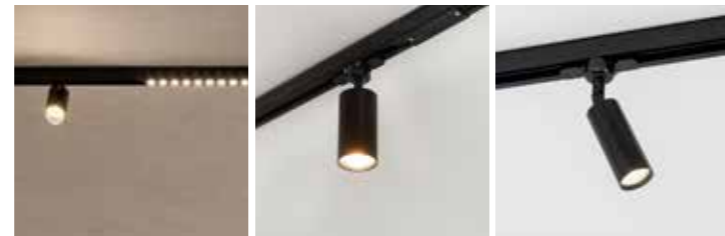

TRACK

KFORTY-8 TRACK
page 214

TOQI TRACK
page 418

TUKI 40 TRACK
page 442