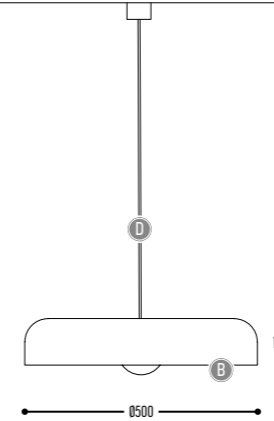

GAZTA 50S
3020-BB(B)-001-DD
3020-BB(B)-90600H-DD-K
3020-BB(B)-071-DD