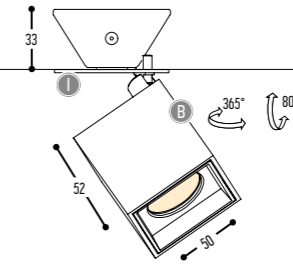

ZQUARE
design dark studio

ZQUARE 1
922-BB(B)-906GGH-K

ZQUARE 2
924-BB(B)-906GGH-K

ZQUARE 3
926-BB(B)-906GGH-II(I)-K

ZQUARE 4
927-BB(B)-906GGH-II(I)-K

ZQUARE MOVE
928-BB(B)-906GGH-II(I)-K

BB(B)	COLORS	Color
02	Black	Black
03	White	White
101	Soft Pink	Soft Pink
103	Soft Blue	Soft Blue
104	Soft Green	Soft Green
124	Kaki	Kaki
140	Old Pink	Old Pink
141	Terracotta Red	Terracotta Red
142	Oxide Red	Oxide Red
111	Brass Finish	Brass Finish
RAL color on request		