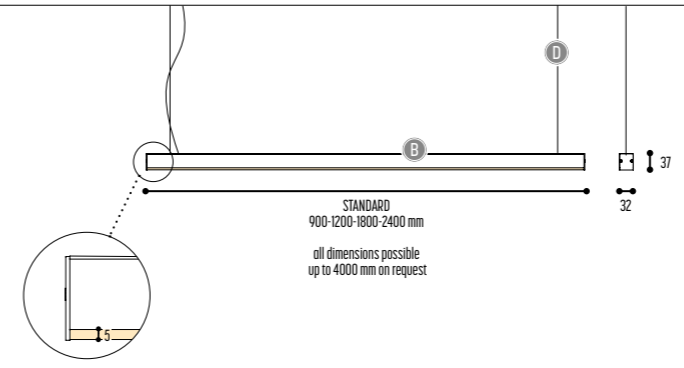

BB	COLORS	02	Black
		03	White
		RAL color on request	
FF	LED	09	>80 CRI • 450 Lm/m / 9,6 W/m
		14	>90 CRI • 2290 Lm/m / 14 W/m
		20	>90 CRI • 3270 Lm/m / 20 W/m
G	DIFFUSER	P	Plexi
H	COLOR TEMP.	2	2700K
		3	3000K
		4	4000K
DD	SUSP. CABLE.	01	1,5 m
		02	2,5 m
K	DRIVER	0	Non dimmable (extern)
		3	Dali (extern)
		4	Phase cut (extern)
NN(N)	LENGTH	90	900 mm
		120	1200 mm
		180	1800 mm
		240	2400 mm
		all dimensions possible up to 4000 mm on request