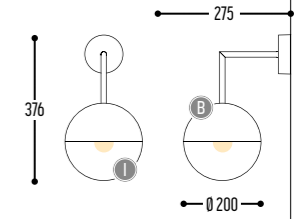

BANGSTER HOODY WALL 1
2147-BB(B)-071200-00
2147-BB(B)-90420H-00-K