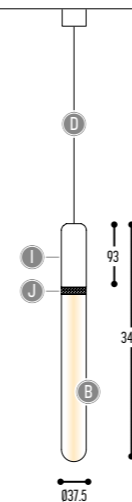

BB	COLORS	67	Cork
CCC	TYPE E27	001	LED / Globe (MAX 10 W)
DD	SUSP. CABLE	01	1,5 m
		02	2,5 m

Cork

CHIQUÉ

design dark studio

WINNER

CHIQUES

2600-BB(B)-904H-DD-II(I)-JJ(J)-K

BB(B)	COLORS	13	Glass White
		134	Alabaster
EFF	CRI • LUMENOUTPUT	904	>90 CRI • 400 Lm / 250 mA / 4,2 W
H	COLOR TEMP.	1	2200K
		2	2700K
		3	3000K
DD	SUSP. CABLE	01	1,5 m
		02	2,5 m
II(I)	COLOR	02	Black
		10	Alu
		150	Bronze Light
		151	Bronze Dark
JJ(J)	COLOR	02	Black
		10	Alu
		150	Bronze Light
		151	Bronze Dark
K	DRIVER	1	No driver (CC)
		0	Non dimmable (intern)
		3	Dial (intern)
		4	Phase cut (intern)