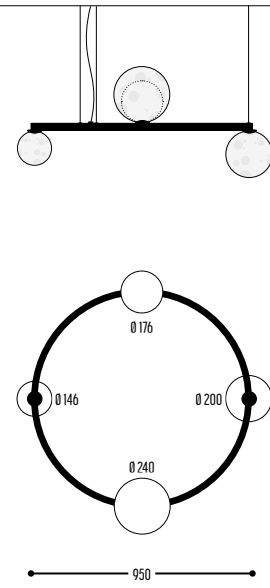

PLANETZZZ 950
2620-BB-90600H-DD-K