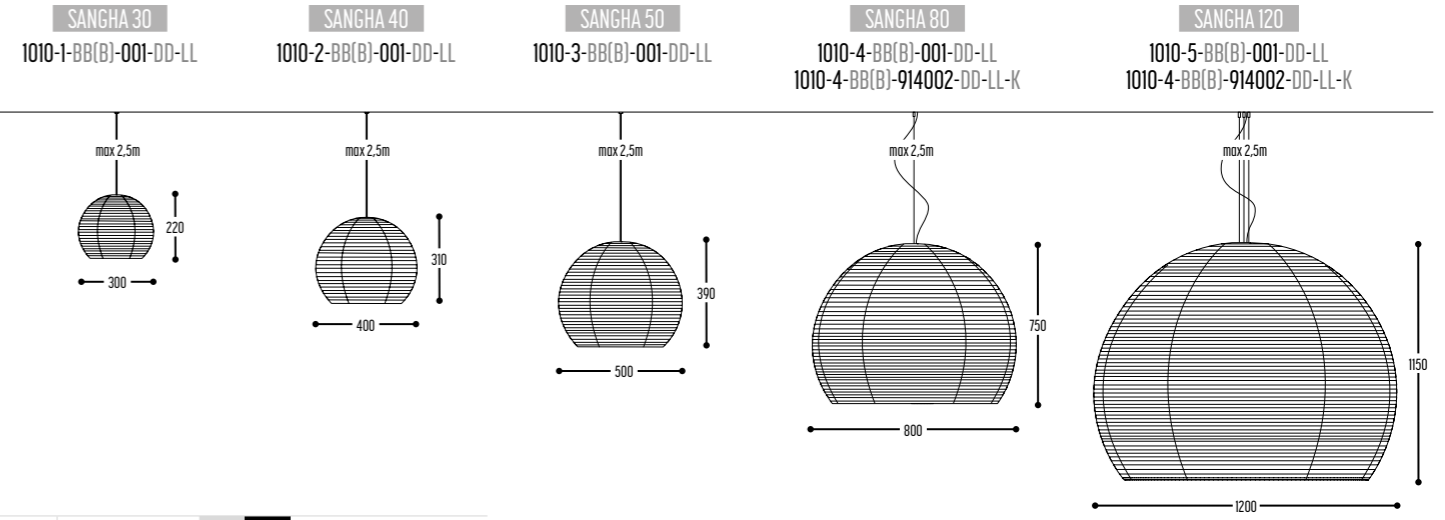

BBB	COLORS	02	Black
		03	White
		37	Natural
		101	Soft Pink
		103	Soft Blue
		104	Soft Green
		124	Kaki
		140	Old Pink
		141	Terracotta Red
		142	Oxide Red
		RAL color on request	

CCC	TYPE E27	001	LED (MAX 12 W)

EFF	CRI • LUMENOUTPUT	914	>90 CRI • 1400 Lm / 350 mA / 14 W
GG	REFLECTOR	00	N.A.
H	COLOR TEMP.	2	2700K

DD	SUSP. CABLE	01	1,5 m
		02	2,5 m

LL	SUSP. KIT	02	Black
		03	White

K	DRIVER	0	Non dimmable (intern)
		3	Dali (intern)