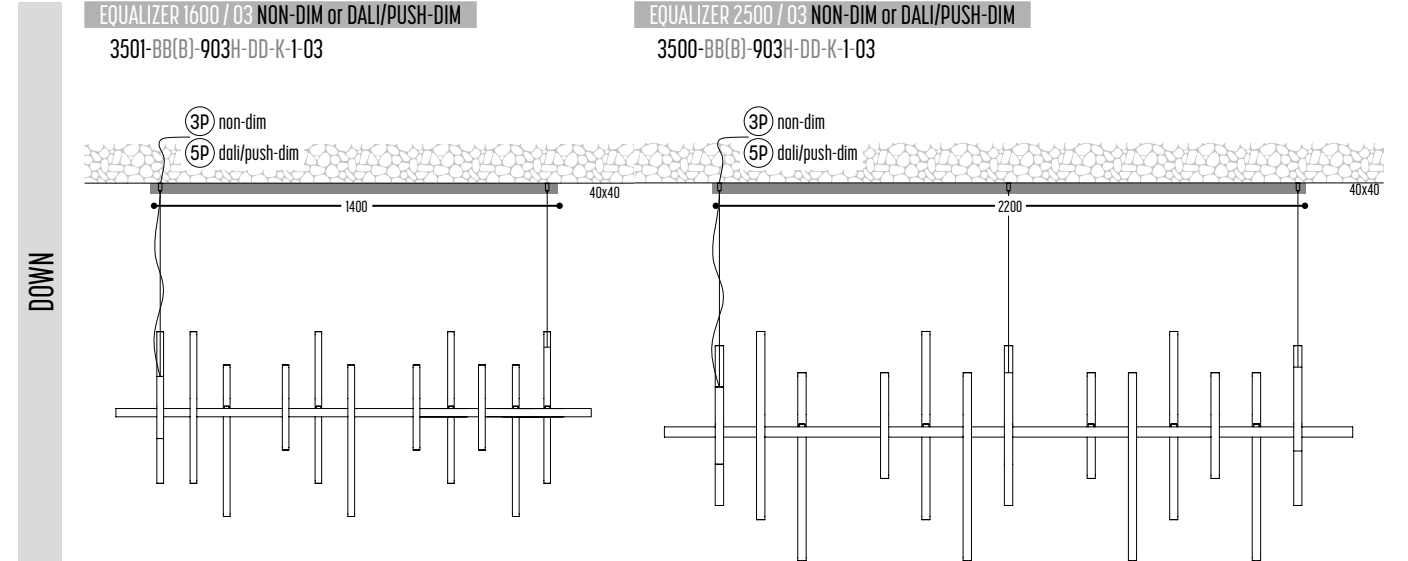

CONCRETE CEILING
DRIVER IN CEILING BASE