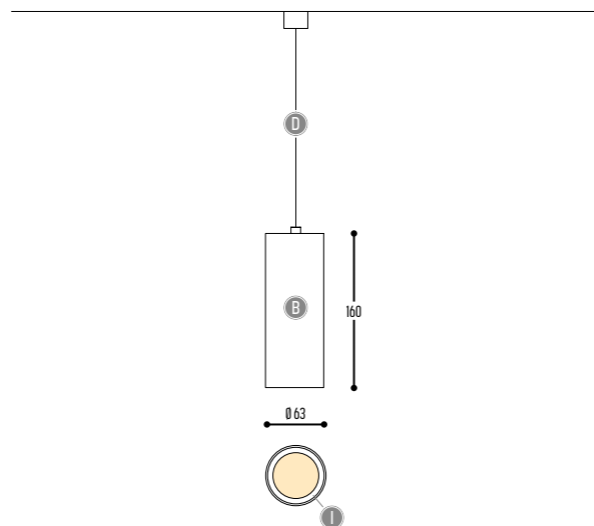

TUKI 60S
1349-BB-907GGH-DD-I-K

Driver INTERN

BB	COLORS	02	Black
		03	White
EFF	CRI • LUMENOUTPUT	907	>90 CRI • 1360 Lm / 350 mA / 12 W
GG	REFLECTOR	11	11°
		20	20°
		34	34°
H	COLOR TEMP.	2	2700K
		3	3000K
		4	4000K
		1	4000K
DD	SUSP. CABLE	01	1,5 m
		02	2,5 m
I	INSIDE COLOR	W	White
		B	Black
		G	Brass Finish
K	DRIVER	0	Non dimmable (intern)
		3	Dali (intern)
		4	Phase cut (intern)
		1	No driver