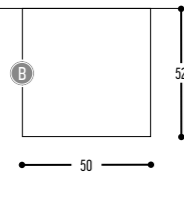

ZQUARE
design dark studio

ZQUARE 1
922-BB(B)-906GGH-K

ZQUARE 2
924-BB(B)-906GGH-K

ZQUARE 3
926-BB(B)-906GGH-II(I)-K

ZQUARE 4
927-BB(B)-906GGH-II(I)-K

ZQUARE MOVE
928-BB(B)-906GGH-II(I)-K

BB(B)	COLORS	Color
02	Black	Black
03	White	White
101	Soft Pink	Soft Pink
103	Soft Blue	Soft Blue
104	Soft Green	Soft Green
124	Kaki	Kaki
140	Old Pink	Old Pink
141	Terracotta Red	Terracotta Red
142	Oxide Red	Oxide Red
111	Brass Finish	Brass Finish
RAL color on request		