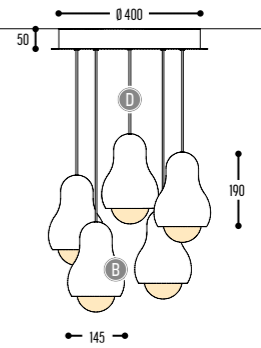

CAPTAIN CORK CLUB5
1024-67-001-DD

ceiling base standard matt black
on request other colors possible

BB	COLORS	67	Cork
CCC	TYPE E27	001	LED / Globe (MAX 10 W)
DD	SUSP. CABLE	01	1,5 m
		02	2,5 m

Cork