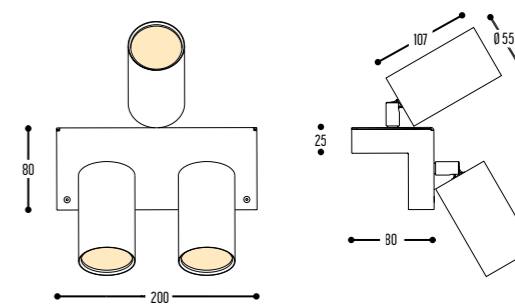

**TORNER**  
design stephane bouchet

**TORNER GU10 DUO**  
1602-BB-065

**TORNER GU10 TRIO**  
1603-BB-065

ACCESSORIES p. 523

	HONEYCOMB	172-9005-438099		Black
		172-9003-438099		White
		172-0112-438099		Gold