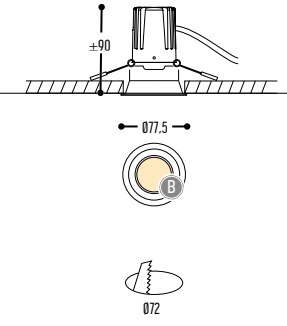

BB	COLORS	02	Black
		03	White
		150	Bronze Light
		151	Bronze Dark
EFF	CRI • LUMENOUTPUT	909	>90 CRI • 1 x 780 Lm / 180 mA / 7W
		12	12°
		34	34°
		60	60°
H	COLOR TEMP.	2	2700K
		3	3000K
K	DRIVER	1	No driver
		0	Non dimmable (extern)
		3	Dali (extern)
		4	Phase-cut (extern)