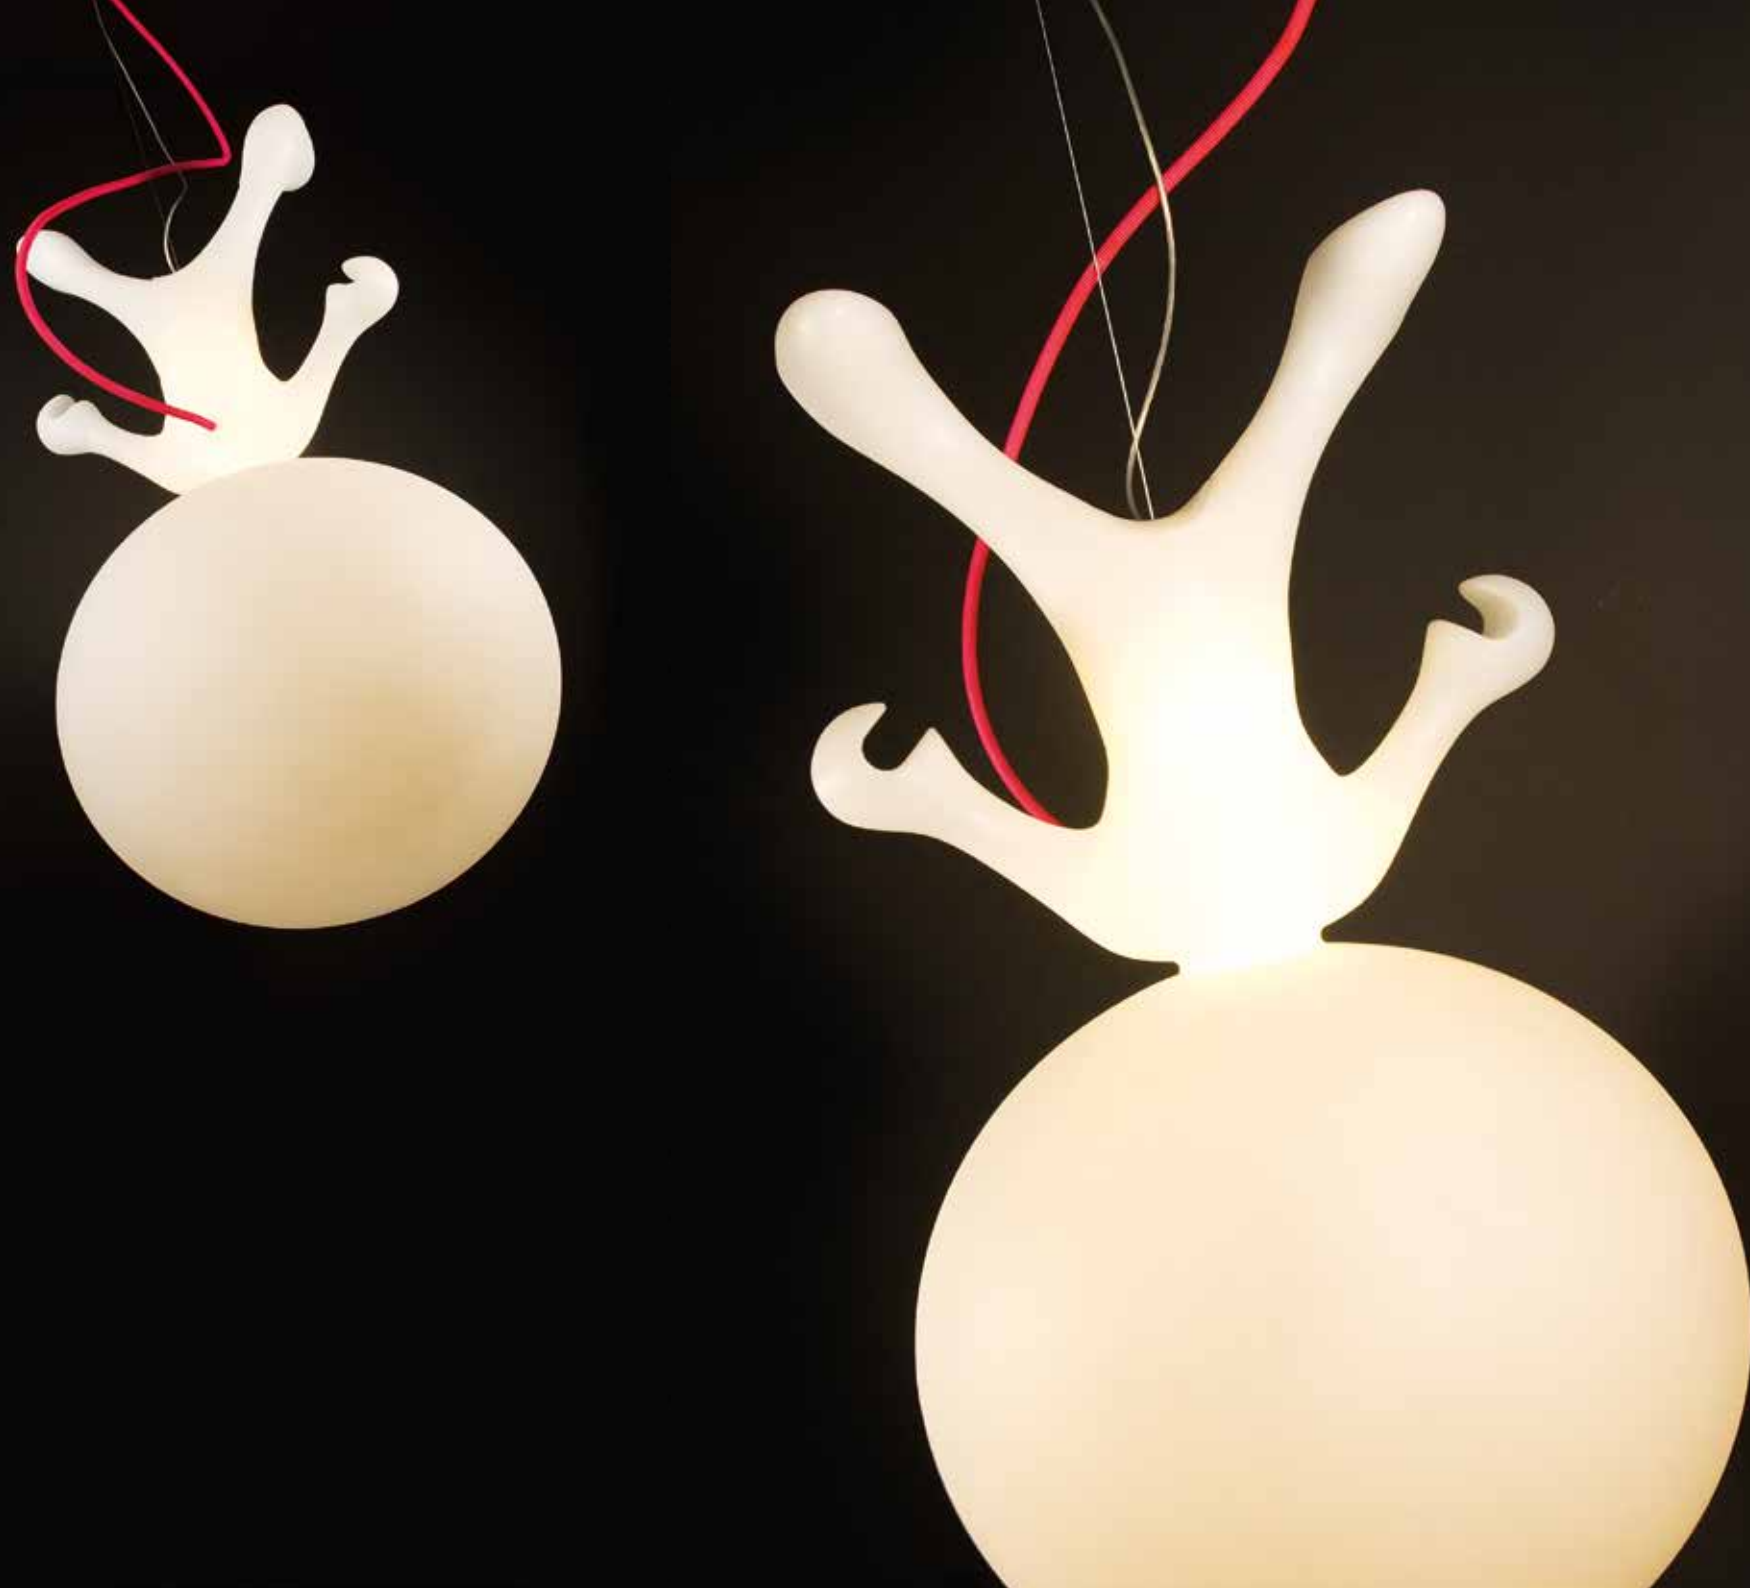

CCC	TYPE E27	001	LED (MAX.12 W)
DD	SUSP. CABLE	01	1,5 m
		02	2,5 m
EE	SUSP. KIT	B	Black
		W	White

Metal
CE

230V
960°
IP20

SPACE WALKER

design pieterjan

reddot design award
best of the best 2009

SPACEWALKER
 580-03-CCC-DD
 580-03-5103-DD-K
 580-03-EFF-DD-K