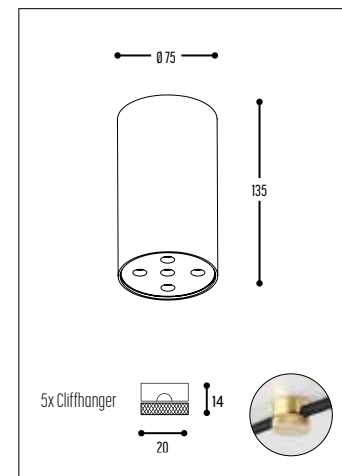

Ceiling base Black + 5x Cliffhanger Black 1898-02-02
Ceiling base Black + 5x Cliffhanger Brass 1898-02-110
Ceiling base White + 5x Cliffhanger White 1898-03-03
Ceiling base White + 5x Cliffhanger Brass 1898-03-110