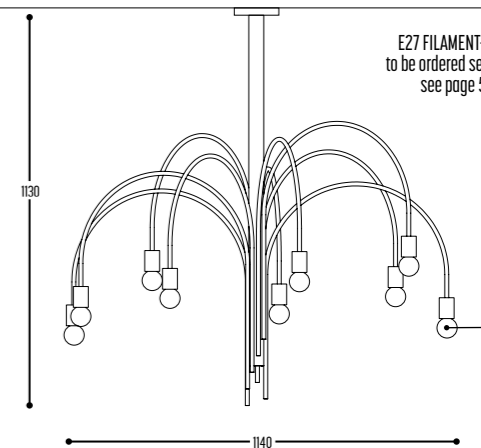

DANDY

design anthony boelaert

DANDY M
2171-BB(B)-001-DD

DANDY L
2172-BB(B)-001-DD

DANDY XL
2173-BB(B)-001-DD

BB	COLORS	02		Black
		111		Brass Finish
CCC	TYPE E27	001		LED T45 Globe (MAX 10W)

Alu

DING
design nuuv