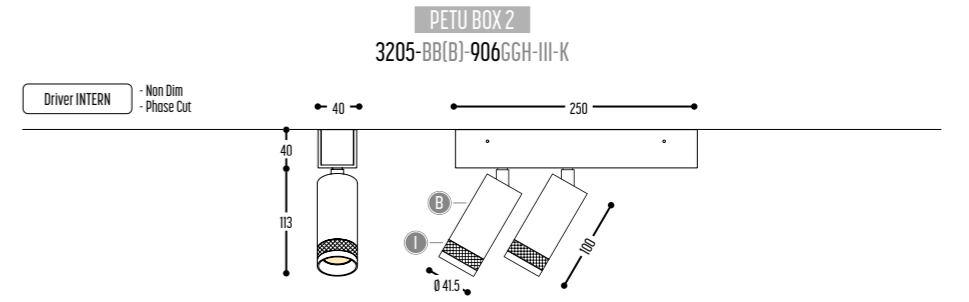

PETU

design dark studio

BB(B)	COLORS	02	Black
		10	Alu Satinised
		150	Bronze Light
		151	Bronze Dark
EFF	CRI • LUMENOUTPUT	906	>90 CRI • 600 Lm / 350 mA / 6,4 W
		22	22°
		34	34°
		54	54°
H	COLOR TEMP.	2	2700K
		3	3000K
		4	4000K
		III	COLOR
10	Alu Satinised		
150	Bronze Light		
151	Bronze Dark		
K	DRIVER	1	No driver (CC)
		0	Non dimmable (intern)
		3	Dali (extern)
		4	Phase cut (extern)