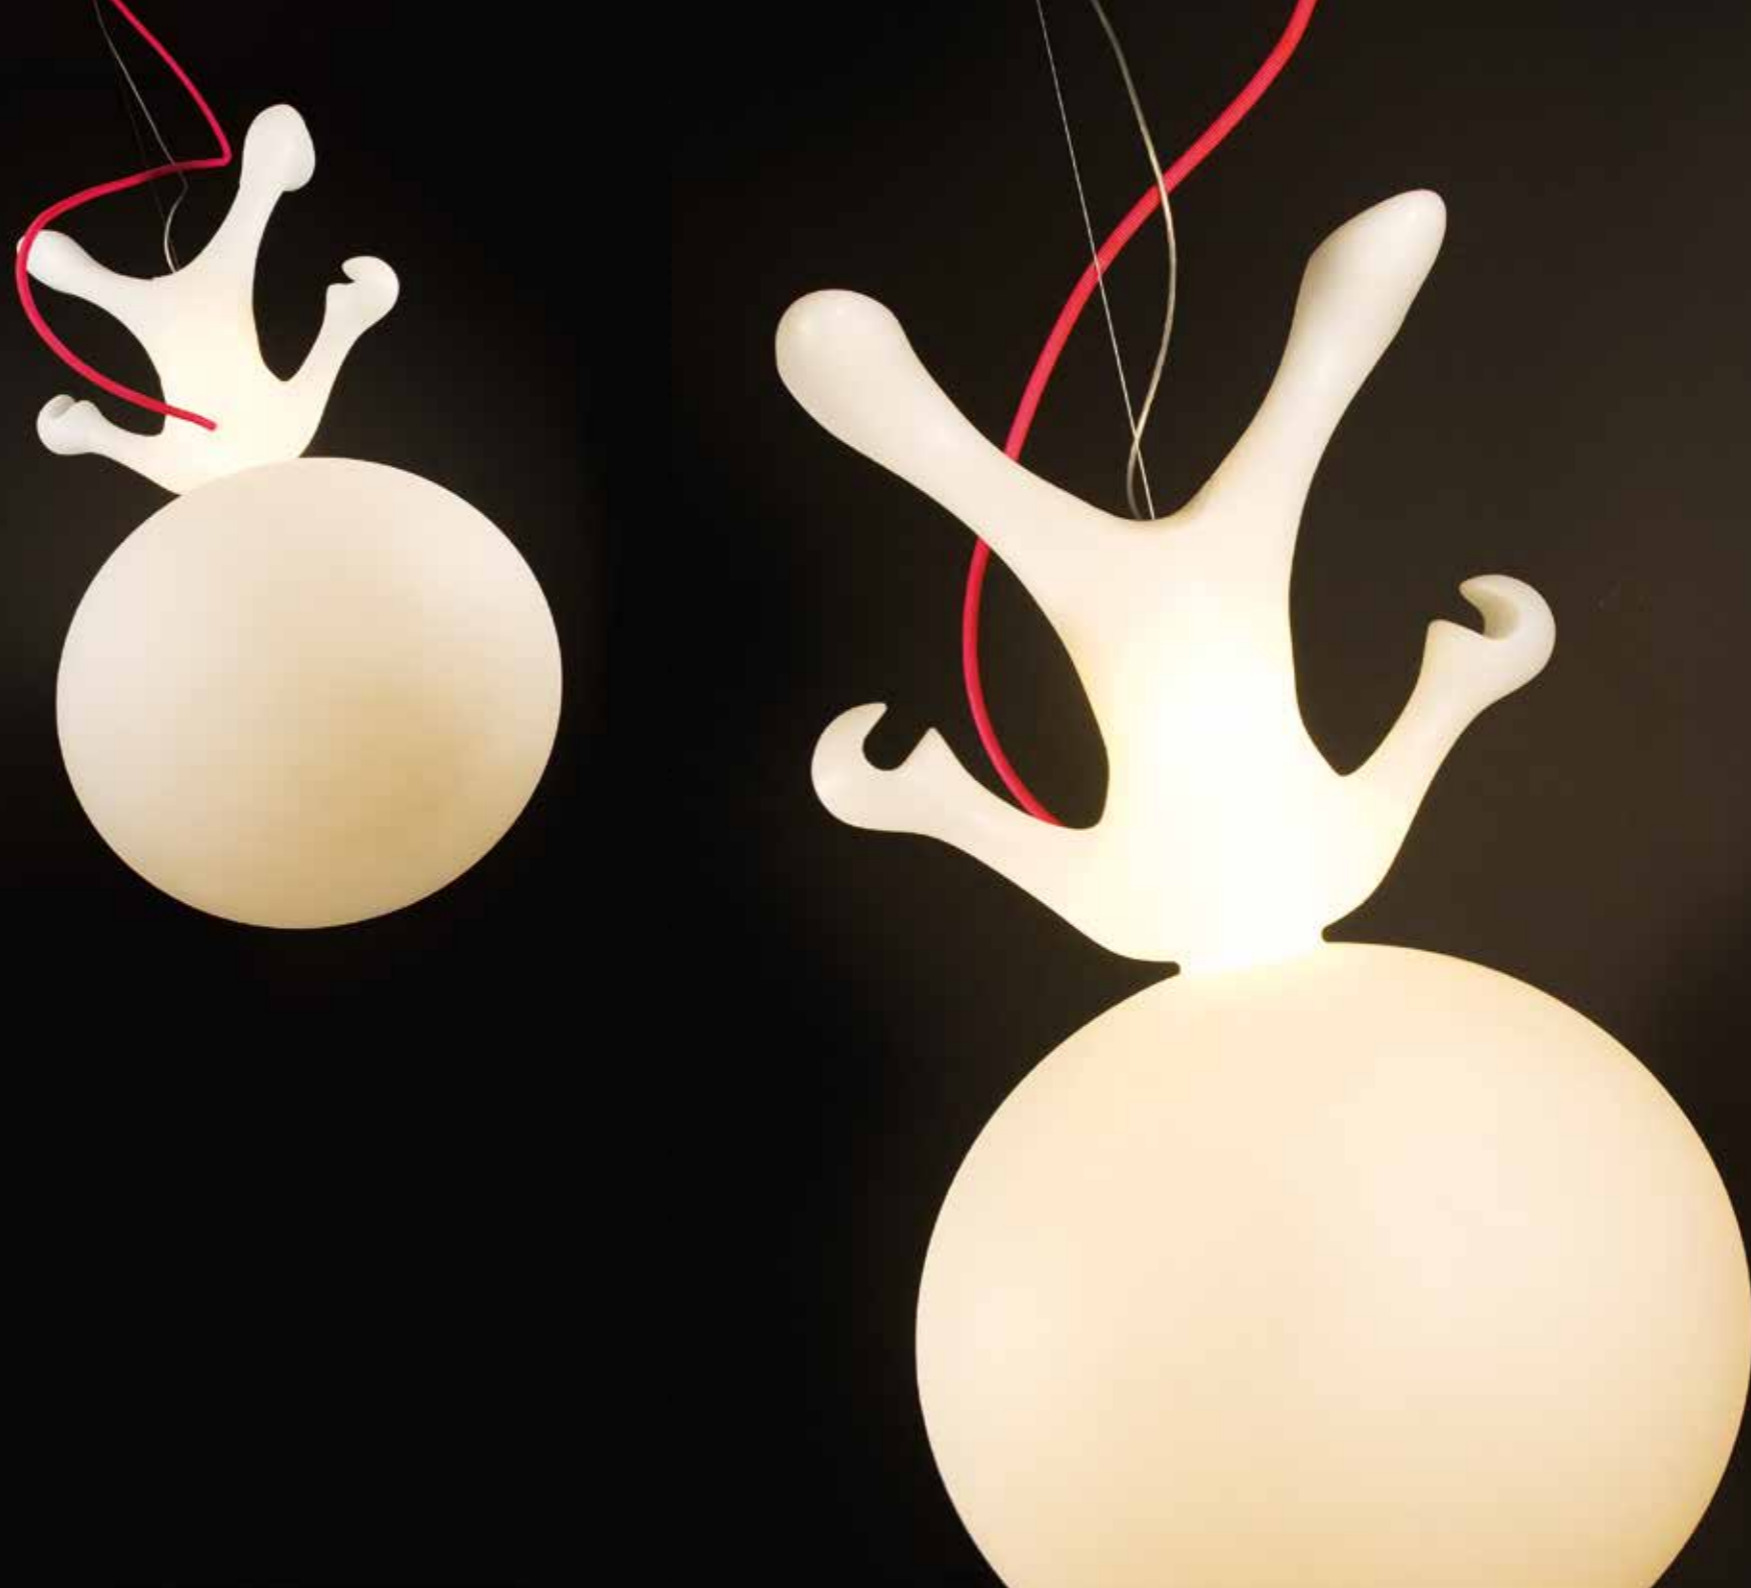

CCC	TYPE E27	001	LED (MAX.12 W)
DD	SUSP. CABLE	01	1,5 m
		02	2,5 m
EE	SUSP. KIT	B	Black
		W	White

Metal
CE

230V
960°
IP20

SPACE WALKER

design pieterjan

reddot design award
best of the best 2009

NOMINEE

SPACEWALKER
 580-03-CCC-DD
 580-03-5103-DD-K
 580-03-EFF-DD-K