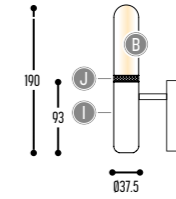

CHIQUÉ 30.5 WALL
2606-BB(B)-904H-II(I)-JJ(J)-K