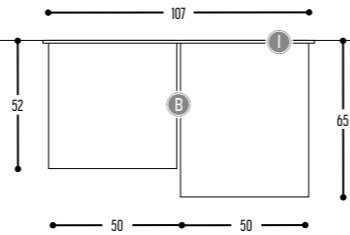

BB(B)	COLORS	Color
02	Black	Black
03	White	White
101	Soft Pink	Soft Pink
103	Soft Blue	Soft Blue
104	Soft Green	Soft Green
124	Kaki	Kaki
140	Old Pink	Old Pink
141	Terracotta Red	Terracotta Red
142	Oxide Red	Oxide Red
111	Brass Finish	Brass Finish
RAL color on request		

EFF	CRI • LUMENOUTPUT	906	>90 CRI • 600 Lm / 350 mA / 6,4 W
GG	REFLECTOR	22	22°
		34	34°
		54	54°
H	COLOR TEMP.	2	2700K
		3	3000K

II(I)	COLOR PLATE	Color
02	Black	Black
03	White	White
110	Brass	Brass
RAL color on request		

K	DRIVER	Option
1	No driver (CC)	
0	Non dimmable (extern)	
3	Dali (extern)	
4	Phase cut (extern)