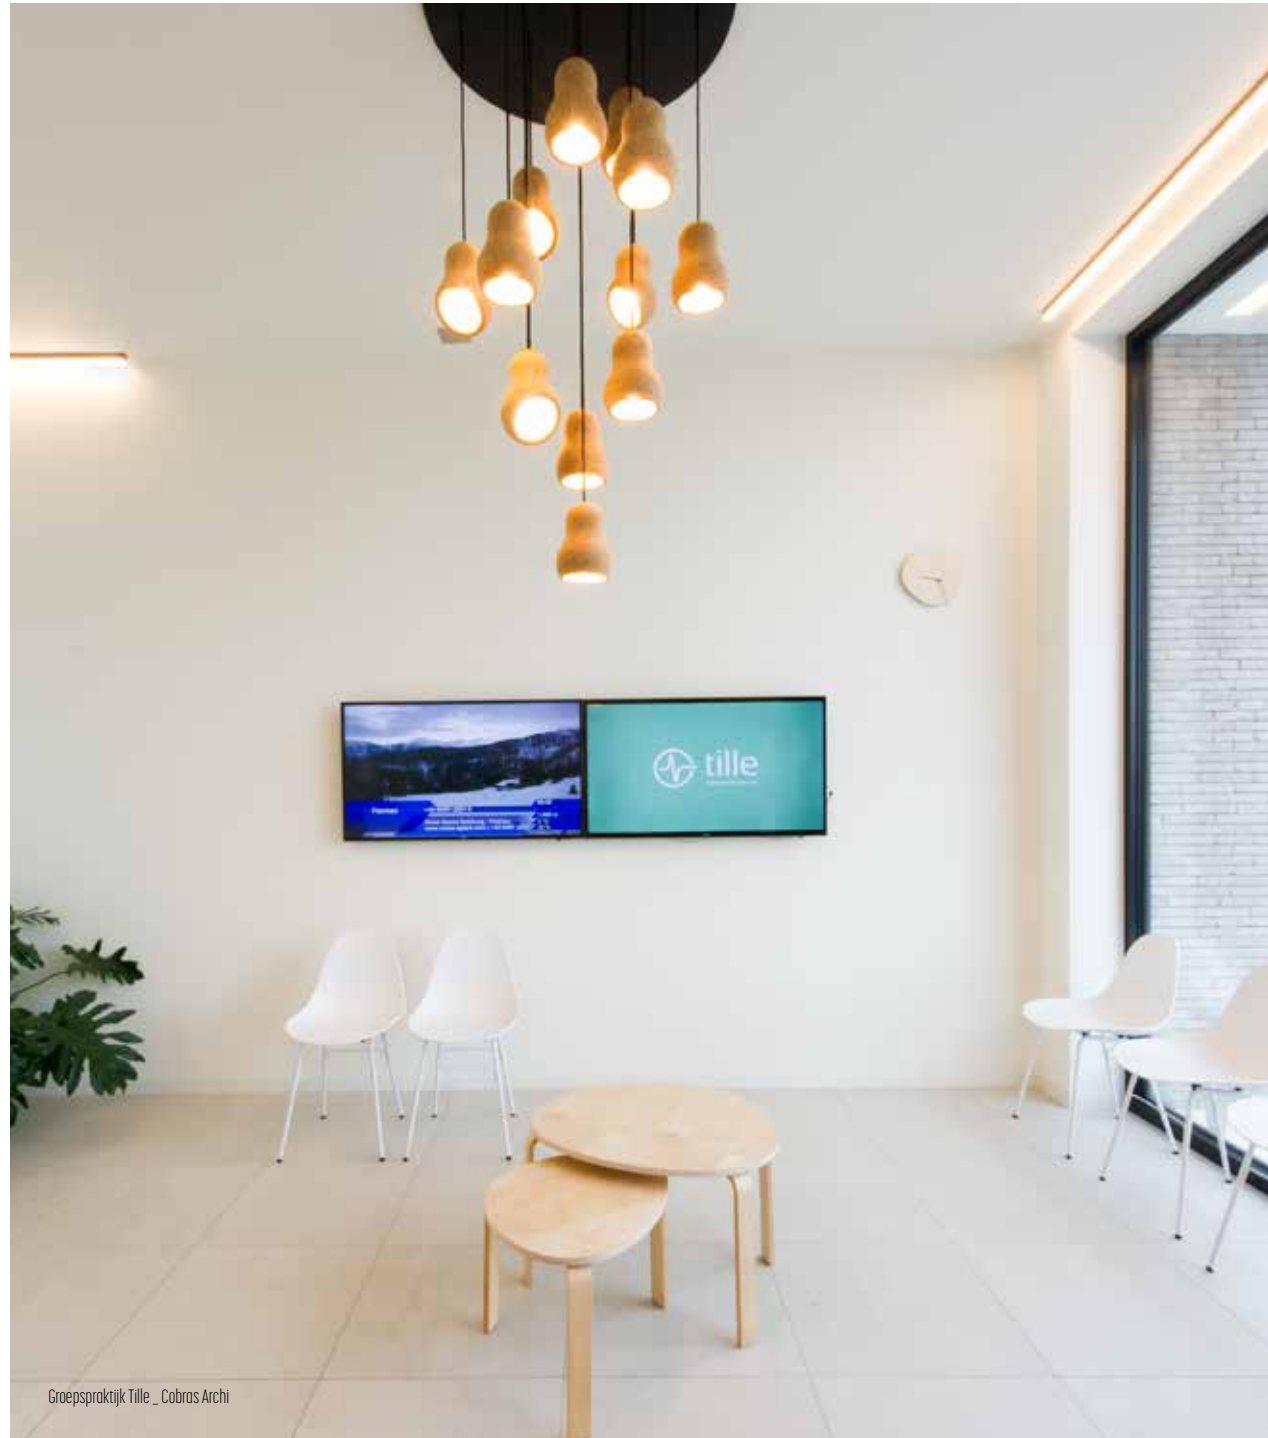

Alu - PE

CAPITANO

design dark studio

BB	COLORS	67	Cork
CCC	TYPE E27	001	LED / Globe (MAX 15 W)
DD	SUSP. CABLE	01	1,5 m
		02	2,5 m

Cork

CAPTAIN CORK

design miguel arruda

Groepspraktijk Tille _ Cobras Archi