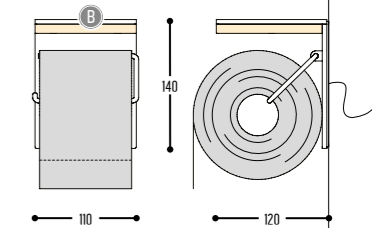

BB(B)	COLORS	02	Black
		03	White
		101	Soft Pink
		103	Soft Blue
		104	Soft Green
		124	Kaki
		140	Old Pink
		141	Terracotta Red
		142	Oxide Red
		111	Brass Finish
			RAL color on request

CCCCC	TYPE	300000	3000K / 3 W incl. non-dim driver

HH	COLOR TEMP.	WW	Warm white 3000K

Alu - PMMA