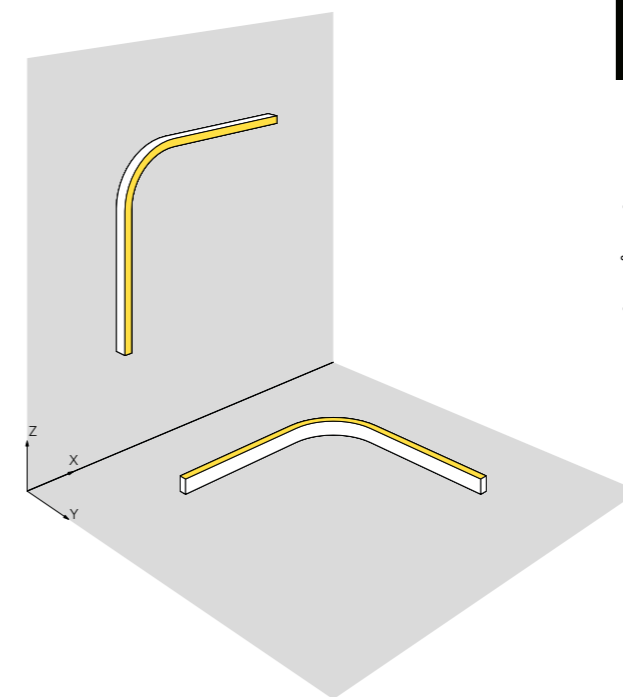

FLEX CABINETO 432lm/m / 7.2W / 24v/5m / 2700K
130-9000-000175