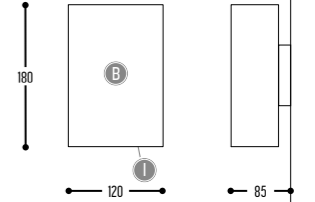

BB(B)	COLORS	02	Black	
		03	White	
		111	Brass Finish	
		150	Bronze Light	
		151	Bronze Dark	
		RAL color on request		
EFF	TYPE	KAVEOO	906	>90 CRI • 2x 600 Lm / 350 mA / 6,4 W
		KAVEOO MAX	915	>80 CRI • 2x 1500 Lm / 350 mA / 11,6 W
GG	REFLECTOR	00	N.A.	
H	COLOR TEMP	2	2700K	
		3	3000K	
K	DRIVER	1	No driver (CC)	
		0	Non dimmable (intern)	
		3	Dali (intern) Except KAVEOO (extern)	
		4	Phase cut (intern)