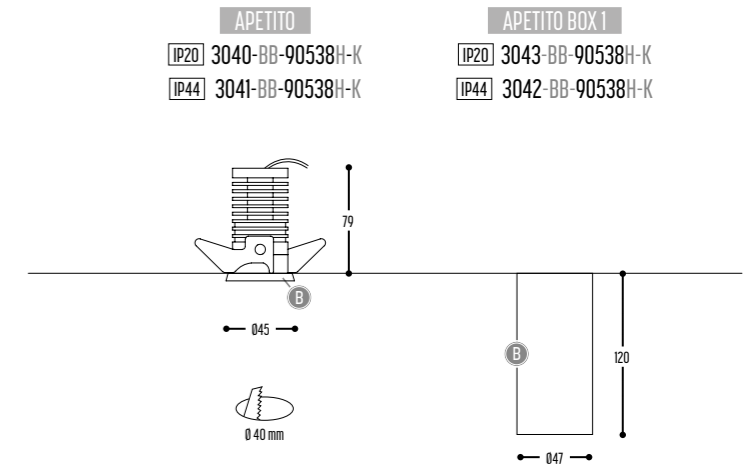

APETITO

design dark studio

APETITO
 IP20 3040-BB-90538H-K
 IP44 3041-BB-90538H-K

APETITO BOX 1
 IP20 3043-BB-90538H-K
 IP44 3042-BB-90538H-K

BB(B)	COLORS	02	Black
		03	White
		150	Bronze Light
		151	Bronze Dark
EFF	CRI • LUMENOUTPUT	905	>90 CRI • 1 x 550 Lm / 180 mA / 6,4 W
GG	REFLECTOR	38	38°
H	COLOR TEMP.	2	2700K
		3	3000K
K	DRIVER	1	No driver
		0	Non dimmable (extern) - fits in opening made in ceiling
		3	Dali (extern)
		4	Phase cut (extern)