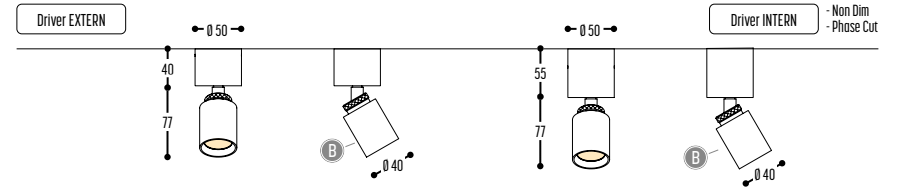

PETI
3150-BB(B)-906GGH-K