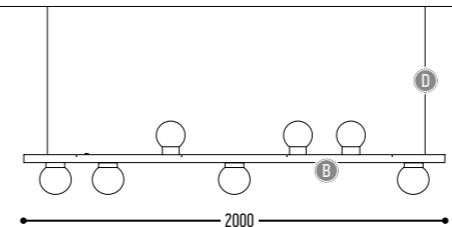

MISS RIGHT BALLZZZ 2000

2350-BB(B)-071-DD
2350-BB(B)-90600H-DD-K