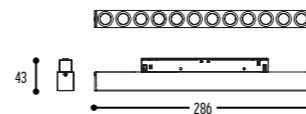

MODULE LED SPOT 300
3663-H