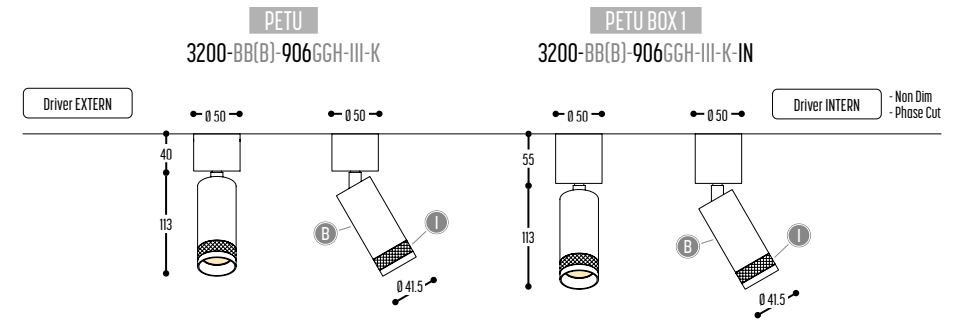

ACCESSORIES p. 523

	HONEYCOMB	172-9005-436099	Black
		172-9003-436099	White
		172-0112-436099	Gold

BB(B)	COLORS	02	Black		
		10	Alu Satinated		
		150	Bronze Light		
		151	Bronze Dark		
EFF	CRI • LUMENOUTPUT	906	>90 CRI • 600 Lm / 350 mA / 6,4 W		
		22	22°		
		34	34°		
		54	54°		
H	COLOR TEMP.	2	2700K		
		3	3000K		
		4	4000K		
		III	COLOR	02	Black
10	Alu Satinated				
150	Bronze Light				
151	Bronze Dark				
K	DRIVER	1	No driver (CC)		
		0	Non dimmable (intern)		
		3	Dali (extern)		
		4	Phase cut (extern)