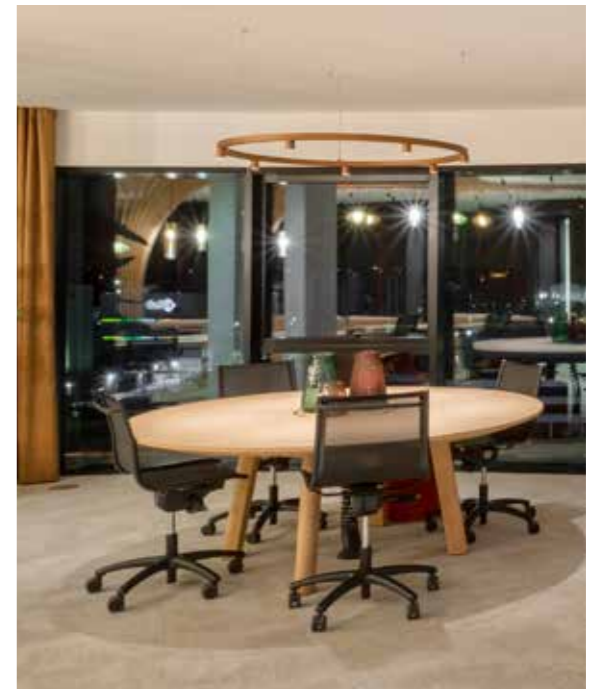

CCC	TYPE G9	071		LED (MAX 6 W) (230V)
CCC	TYPE E27	001		LED Globe (MAX 10W) (230V)

Alu-Brass

HIHOPE
design dark studio

HIHOPE TIKI 950
1941-BB-90600H-DD-II(I)-K

950

HIHOPE TIKI 1200
1942-BB-90600H-DD-II(I)-K