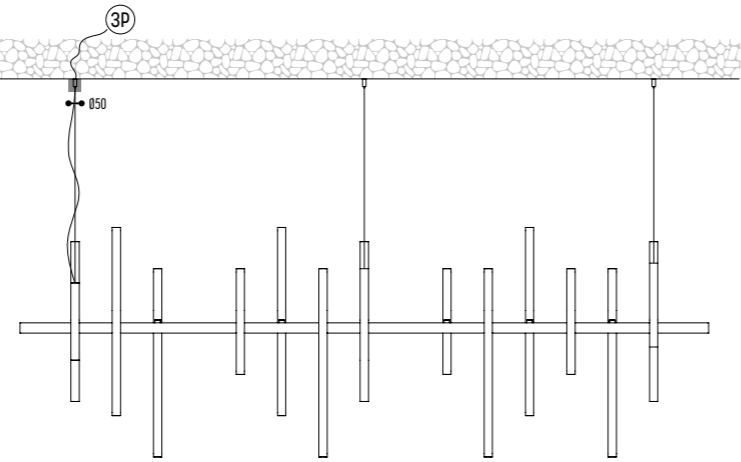

EQUALIZER 2500 / 01 NON-DIM or DALI/PUSH-DIM
3500-BB(B)-903H-DD-K-1-01