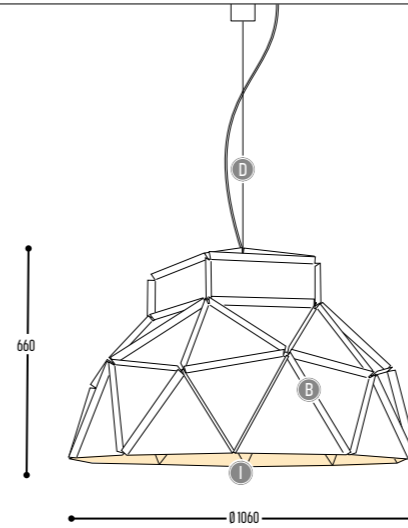

Aluminium    

APOLLO

design romy kühne

Marmelade HQ _ Detail Concept

Watt the firms _Kras architecten

Miras _ Buro Project

APOLLO
740-BB-001-DD-II(I)
740-BB-930002-DD-II(I)-K

BB(B)	COLOR OUTSIDE	02	Black
		03	White
CCC	TYPE E27	001	LED / Globe (MAX 15 W)
EFF	CRI • LUMENOUTPUT	930	>90 CRI • 1400 Lm / 350 mA / 14 W
GG	REFLECTOR	00	N.A.
H	COLOR TEMP.	2	2700K
DD	SUSP. CABLE	02	2,5 m
		03	5 m
II(I)	COLOR INSIDE	02	Black
		03	White
		101	Soft Pink
		103	Soft Blue
		104	Soft Green
		124	Kaki
		140	Old Pink
		141	Terracotta Red
		142	Oxide Red
		111	Brass Finish
K	DRIVER	0	Non dimmable (intern)
		3	Dali (intern)