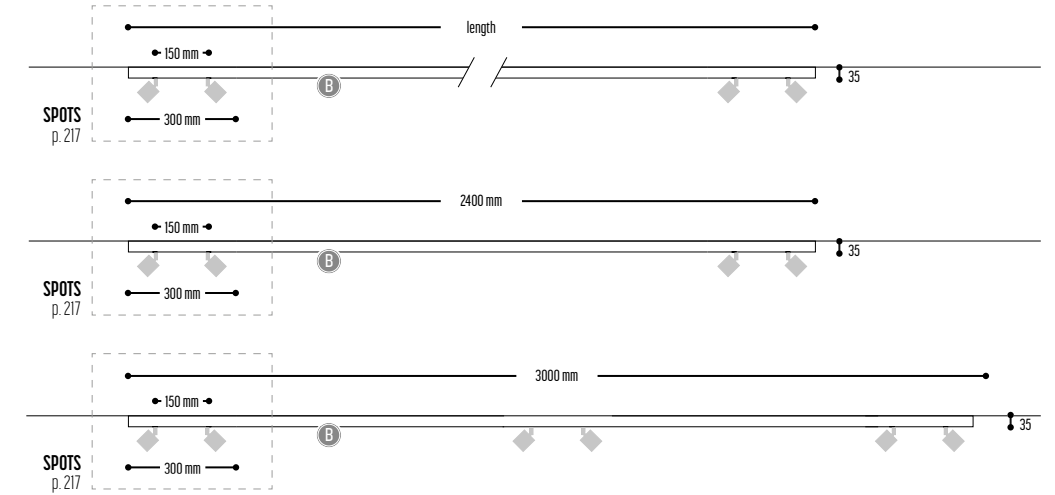

KITN CUSTOM MADE

2662-BB-S-H-K-length

2662-BB-1-065-length

KITN 1
2400 mm 2660-BB-S-H-K
2400 mm 2660-BB-1-065

KITN 2
3000 mm 2661-BB-S-H-K
3000 mm 2661-BB-1-065