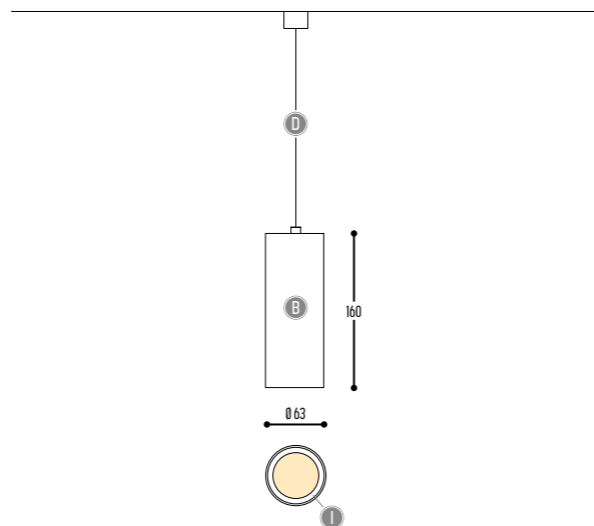

TUKI 60S
1349-BB-907GGH-DD-I-K

Driver INTERN

BB	COLORS	02	Black
		03	White
EFF	CRI • LUMENOUTPUT	907	>90 CRI • 1360 Lm / 350 mA / 12 W
GG	REFLECTOR	11	11°
		20	20°
		34	34°
H	COLOR TEMP.	2	2700K
		3	3000K
		4	4000K
DD	SUSP. CABLE	01	1,5 m
		02	2,5 m
I	INSIDE COLOR	W	White
		B	Black
		G	Brass Finish
K	DRIVER	0	Non dimmable (intern)
		3	Dali (intern)
		4	Phase cut (intern)