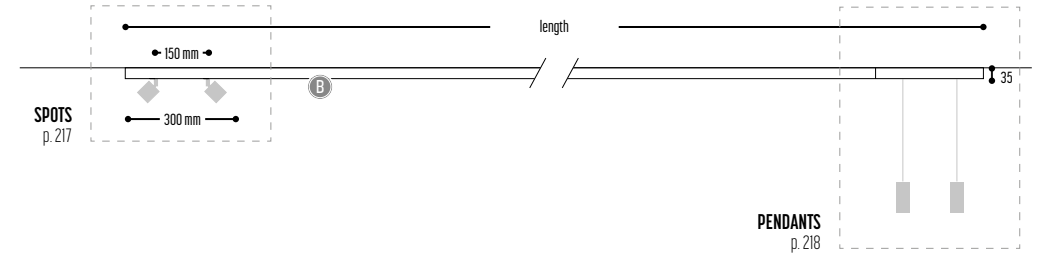

KITN SPOTS + PENDANT

KITN

231

Composition following your choice

KITN CUSTOM MADE

2662-BB-S-H-K-M-length

2662-BB-1-065-M-length

KITN 9