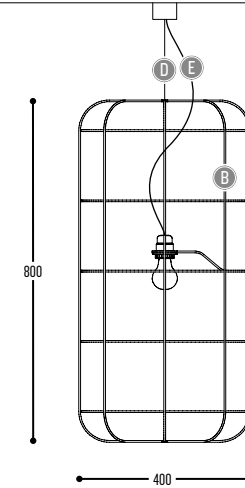

LA CAGE DIVA
602-BB(B)-001-DD-EE