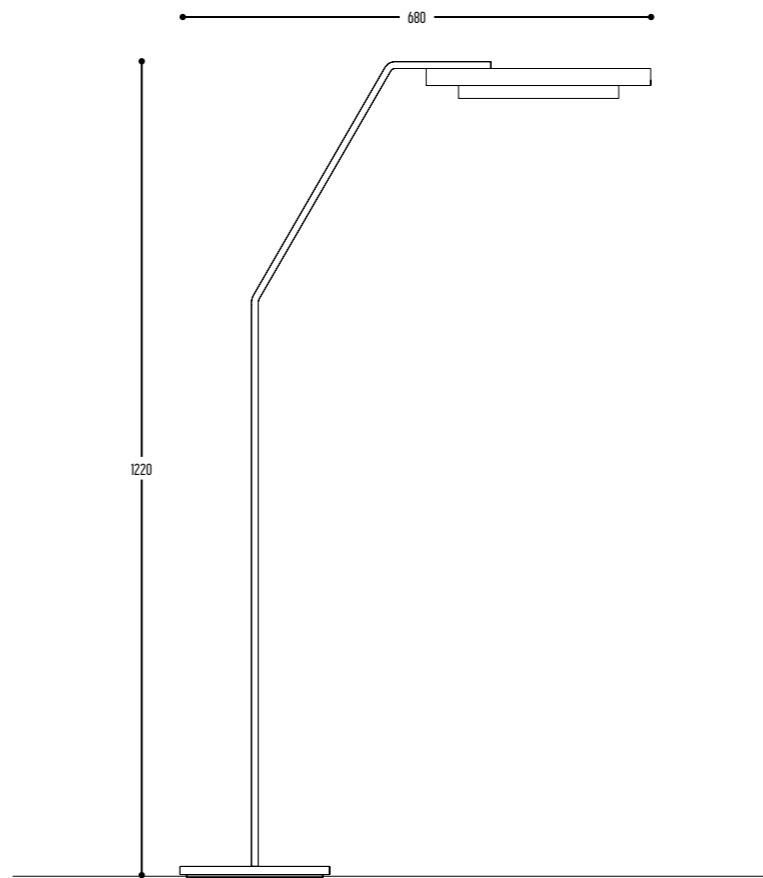

NOTAARI FLOOR
2721-134-151

BB(B)	COLORS	134	Alabaster
			>90 CRI • 24V / 12W (CV)
II(I)	COLOR	151	Bronze Dark (BRD)

Alu - Glass - Alabaster