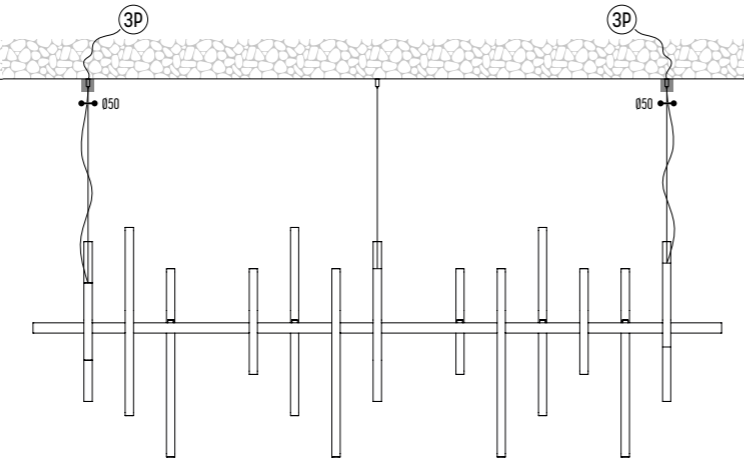

EQUALIZER 2500 / 02 NON-DIM or DALI/PUSH-DIM
3500-BB(B)-903H-DD-K-2-02