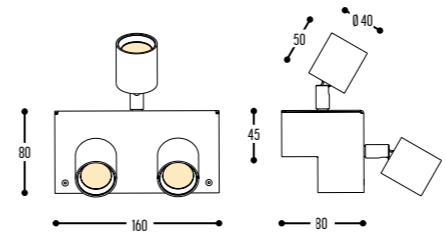

Driver INTERN **TORNER TRIO**
1601-BB-906GGH-K