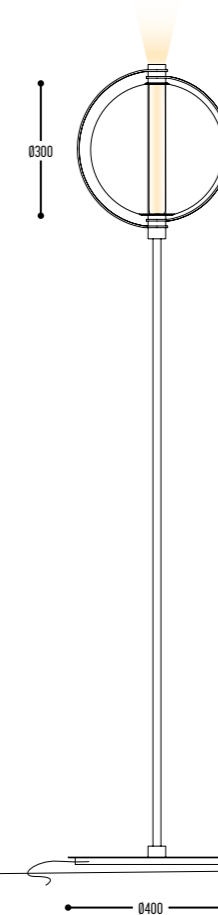

DISCLAIMER – Nature decides the look of alabaster!

3101

BB(B)	COLORS	134	Alabaster
EFF	CRI • LUMENOUTPUT	904	>90 CRI • 600 Lm / 350 mA / 6,4 W (CC)
	ALABASTER		>90 CRI • 24V / 6,6 W (CV)
GG	REFLECTOR	54	54°
H	COLOR TEMP.	2	2700K
		3	3000K

II(I) COLOR 151 Bronze Dark (BRD)

3100

BB(B)	COLORS	134	Alabaster
	ALABASTER		>90 CRI • 24V / 6,6 W (CV)

II(I) COLOR 151 Bronze Dark (BRD)

Alu - Glass - Alabaster

CUIABA FLOOR 180
3101-134-90454(H)-151

CUIABA FLOOR 135
3100-134-151