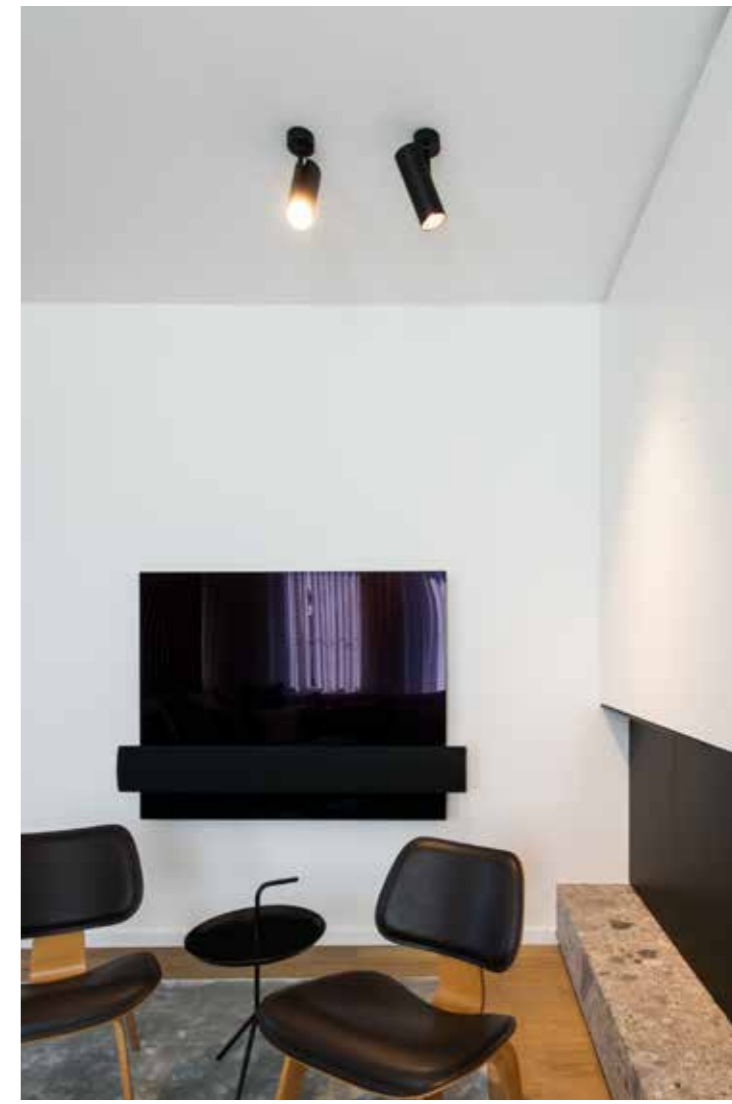

TUKI 60

design dark studio