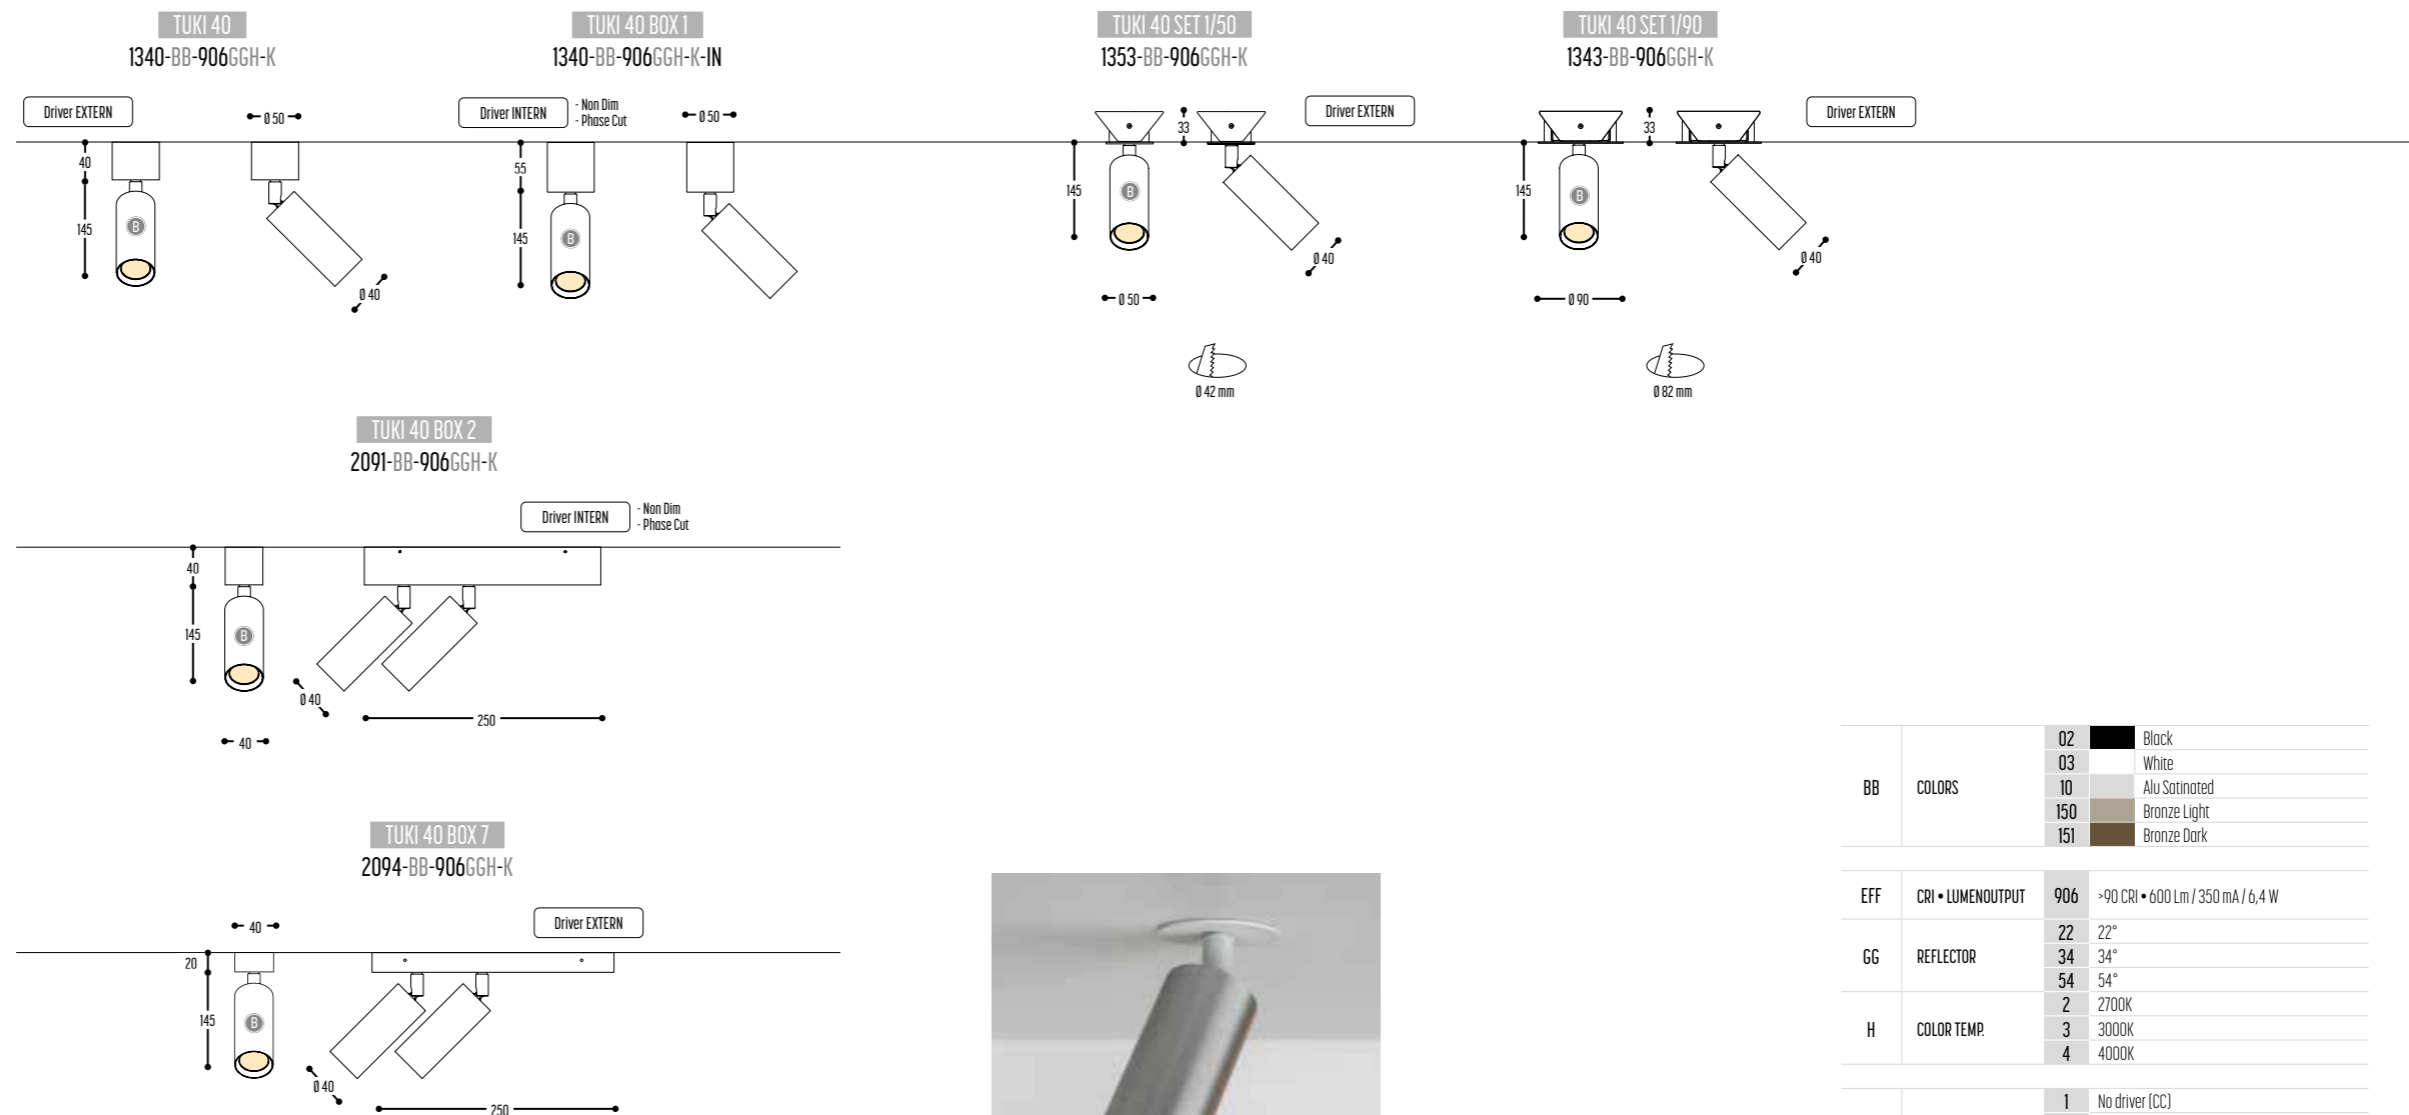

BB	COLORS	02	Black
		03	White
		10	Alu Satinated
		150	Bronze Light
		151	Bronze Dark
EFF	CRI • LUMENOUTPUT	906	>90 CRI • 600 Lm / 350 mA / 6,4 W
GG	REFLECTOR	22	22°
		34	34°
		54	54°
H	COLOR TEMP.	2	2700K
		3	3000K
		4	4000K
K	DRIVER	1	No driver (CC)
		0	Non dimmable (intern)
		3	Dali (extern)
		4	Phase cut (extern)

Alu