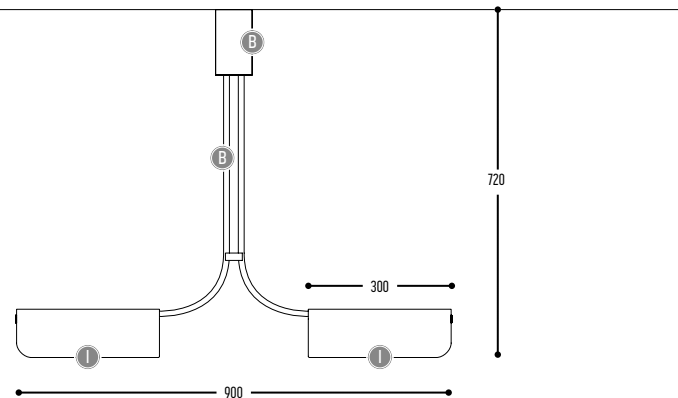

BENDIT S
3454-BB(B)-H-ii(i)-K

BB(B)	COLORS	02	Black
		03	White
		10	Alu Satinated
FF	LED	26	>90 CRI • 2X 620 Lm / 26 W/m
		2	2700K
H	COLOR TEMP.	3	3000K
		4	4000K
ii(i)	COLORS	02	Black
		03	White
		10	Alu Satinated
		150	Bronze Light
		151	Bronze Dark
		111	Brass Finish
		101	Soft Pink
		103	Soft Blue
		104	Soft Green
		124	Kaki
		140	Old Pink
		141	Terracotta Red
		142	Oxide Red
	RAL color on request		
K	DRIVER	1	No driver (24V)
		0	Non dimmable (intern)
		3	Dali (extern)
		4	Phase cut (intern)