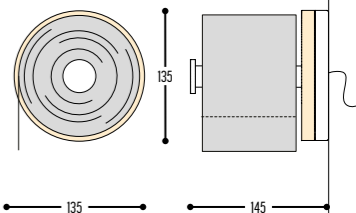

BB(B)	COLORS	02	Black		
		03	White		
		101	Soft Pink		
		103	Soft Blue		
		104	Soft Green		
		124	Kaki		
		140	Old Pink		
		141	Terracotta Red		
		142	Oxide Red		
		111	Brass Finish		
					RAL color on request

CCCCC	TYPE	300000	3000K / 3 W incl. non-dim driver

HH	COLOR TEMP.	WW	Warm white 3000K

Alu - PMMA