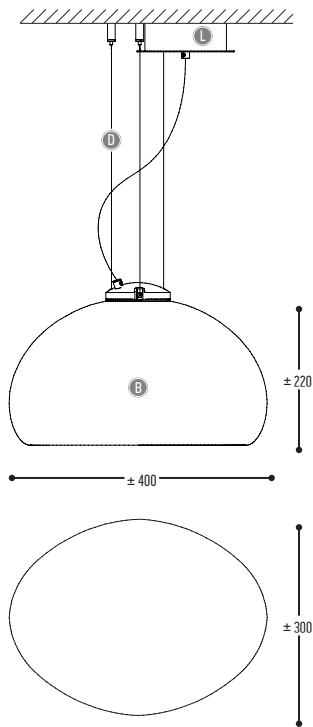

AUSUM S WHITE

1052-03-EFF002-DD-K-LL

Glass | Alu

BB		EFF		GG		H		DD		K		LL		
COLORS		CRI • LUMENOUTPUT		REFLECTOR		COLOR TEMP.		SUSP. CABLE		DRIVER		SUSP. KIT		
03	White (translucent)	LED	808	>80 CRI • 1300 Lm / 700 mA / 9,5 W	00	N.A.	2	2700 K	01	1,5 m	0	incl./non dim	02	Black
			908	>90 CRI • 1000 Lm / 500 mA / 9,2 W					02	2,5 m	1	excl.	03	White
										2	Dim 1-10 V			
										3	Dali			

AUSUM

1051-BB-001-00

Glass | Steel

AUSUM JR.

1056-BB-001-00

Glass | Steel

BB		CCC		
COLORS		TYPE		
30	Silver	001	E27	QA60 (MAX 42 W)
31	Gold			TCA-SE (MAX 12 W)
				LED (MAX 12 W)