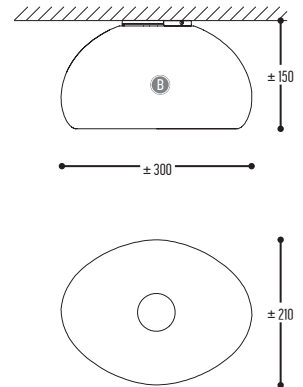

AUSUM

1051-BB-001-00

Glass | Steel

AUSUM JR.

1056-BB-001-00

Glass | Steel

BB		CCC		
COLORS		TYPE		
30	Silver	001	E27	QA60 (MAX 42 W)
31	Gold			TCA-SE (MAX 12 W)
				LED (MAX 12 W)