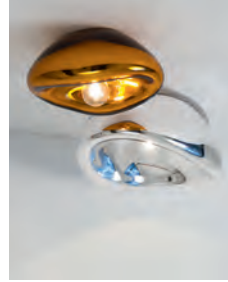

AUSUM S WHITE

1052-03-EFF002-DD-K-LL

Glass | Alu

BB		EFF		GG		H		DD		K		LL		
COLORS		CRI • LUMENOUTPUT		REFLECTOR		COLOR TEMP.		SUSP. CABLE		DRIVER		SUSP. KIT		
03	White (translucent)	LED	808	>80 CRI • 1300 Lm / 700 mA / 9,5 W	00	N.A.	2	2700 K	01	1,5 m	0	incl./non dim	02	Black
			908	>90 CRI • 1000 Lm / 500 mA / 9,2 W					02	2,5 m	1	excl.	03	White
										2	Dim 1-10 V			
										3	Dali			

AUSUM

1051-BB-001-00

Glass | Steel

AUSUM JR.

1056-BB-001-00

Glass | Steel

BB		CCC		
COLORS		TYPE		
30	Silver	001	E27	QA60 (MAX 42 W)
31	Gold			TCA-SE (MAX 12 W)
				LED (MAX 12 W)