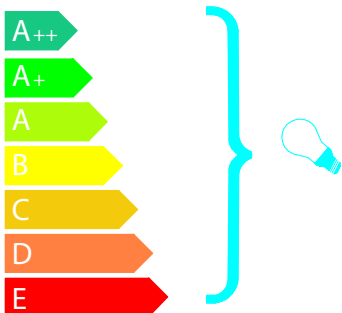

DARK at night NV  
820-XX-001-XX-X

This luminaire is compatible with bulbs of the energy classes:

874/2012

[www.dark.be](http://www.dark.be)

Dark at night  
Vliegplein 43 - 9991 Maldegem  
Belgium - Europe