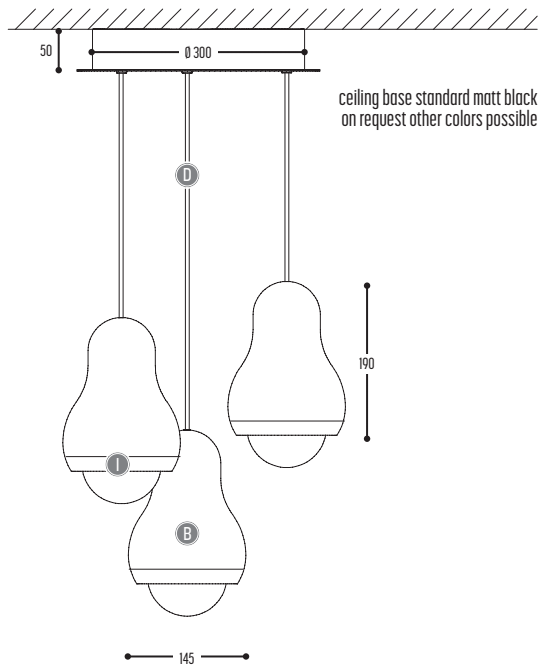

CAPTAIN CORK MAX S

1022-67-001-DD

Cork

BB		CCC		DD		(III) optional		
COLORS		TYPE		SUSP. CABLE		ROYAL CROWN		
67	Cork	001	E27	TCG-SE / Globe (MAX 15 W) LED (MAX 10 W)	01	1,5 m	110	brass
					02	2,5 m	128	copper

CAPTAIN CORK CLUB3

1023-67-001-DD-(III)

Cork

CAPTAIN CORK CLUB5

1024-67-001-DD-(III)

Cork

BB		CCC		DD		[(III) optional]		
COLORS		TYPE		SUSP. CABLE		ROYAL CROWN		
67	Cork	001	E27	TCG-SE / Globe (MAX 15 W)	01	1,5 m	110	brass
					02	2,5 m	128	copper
				LED (MAX 10 W)				