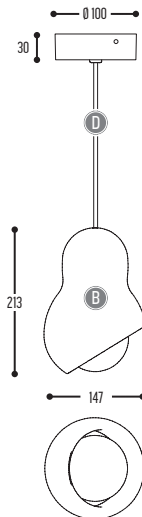

CAPTAIN CORK

design miguel arrunda for dark

CAPTAIN CORK S

1020-67-001-DD-(III)

Cork

CAPTAIN CORK 45 S

1021-67-001-DD

Cork

CAPTAIN CORK MAX S

1022-67-001-DD

Cork

BB		CCC		DD		(III) optional		
COLORS		TYPE		SUSP. CABLE		ROYAL CROWN		
67	Cork	001	E27	TCG-SE / Globe (MAX 15 W) LED (MAX 10 W)	01	1,5 m	110	brass
					02	2,5 m	128	copper

CAPTAIN CORK CLUB3

1023-67-001-DD-(III)

Cork

CAPTAIN CORK CLUB5

1024-67-001-DD-(III)

Cork

BB		CCC		DD		[(III) optional]		
COLORS		TYPE		SUSP. CABLE		ROYAL CROWN		
67	Cork	001	E27	TCG-SE / Globe (MAX 15 W)	01	1,5 m	110	brass
					02	2,5 m	128	copper
				LED (MAX 10 W)				