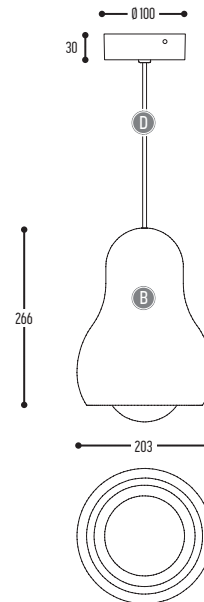

CAPTAIN CORK

design miguel arrunda for dark

CAPTAIN CORK S

1020-67-001-DD-(III)

Cork

CAPTAIN CORK 45 S

1021-67-001-DD

Cork

CAPTAIN CORK MAX S

1022-67-001-DD

Cork

BB		CCC		DD		(III) optional		
COLORS		TYPE		SUSP. CABLE		ROYAL CROWN		
67	Cork	001	E27	TCG-SE / Globe (MAX 15 W) LED (MAX 10 W)	01	1,5 m	110	brass
					02	2,5 m	128	copper

CAPTAIN CORK CLUB3

1023-67-001-DD-(III)

Cork

CAPTAIN CORK CLUB5

1024-67-001-DD-(III)

Cork

BB		CCC		DD		[(III) optional]		
COLORS		TYPE		SUSP. CABLE		ROYAL CROWN		
67	Cork	001	E27	TCG-SE / Globe (MAX 15 W)	01	1,5 m	110	brass
					02	2,5 m	128	copper
				LED (MAX 10 W)				