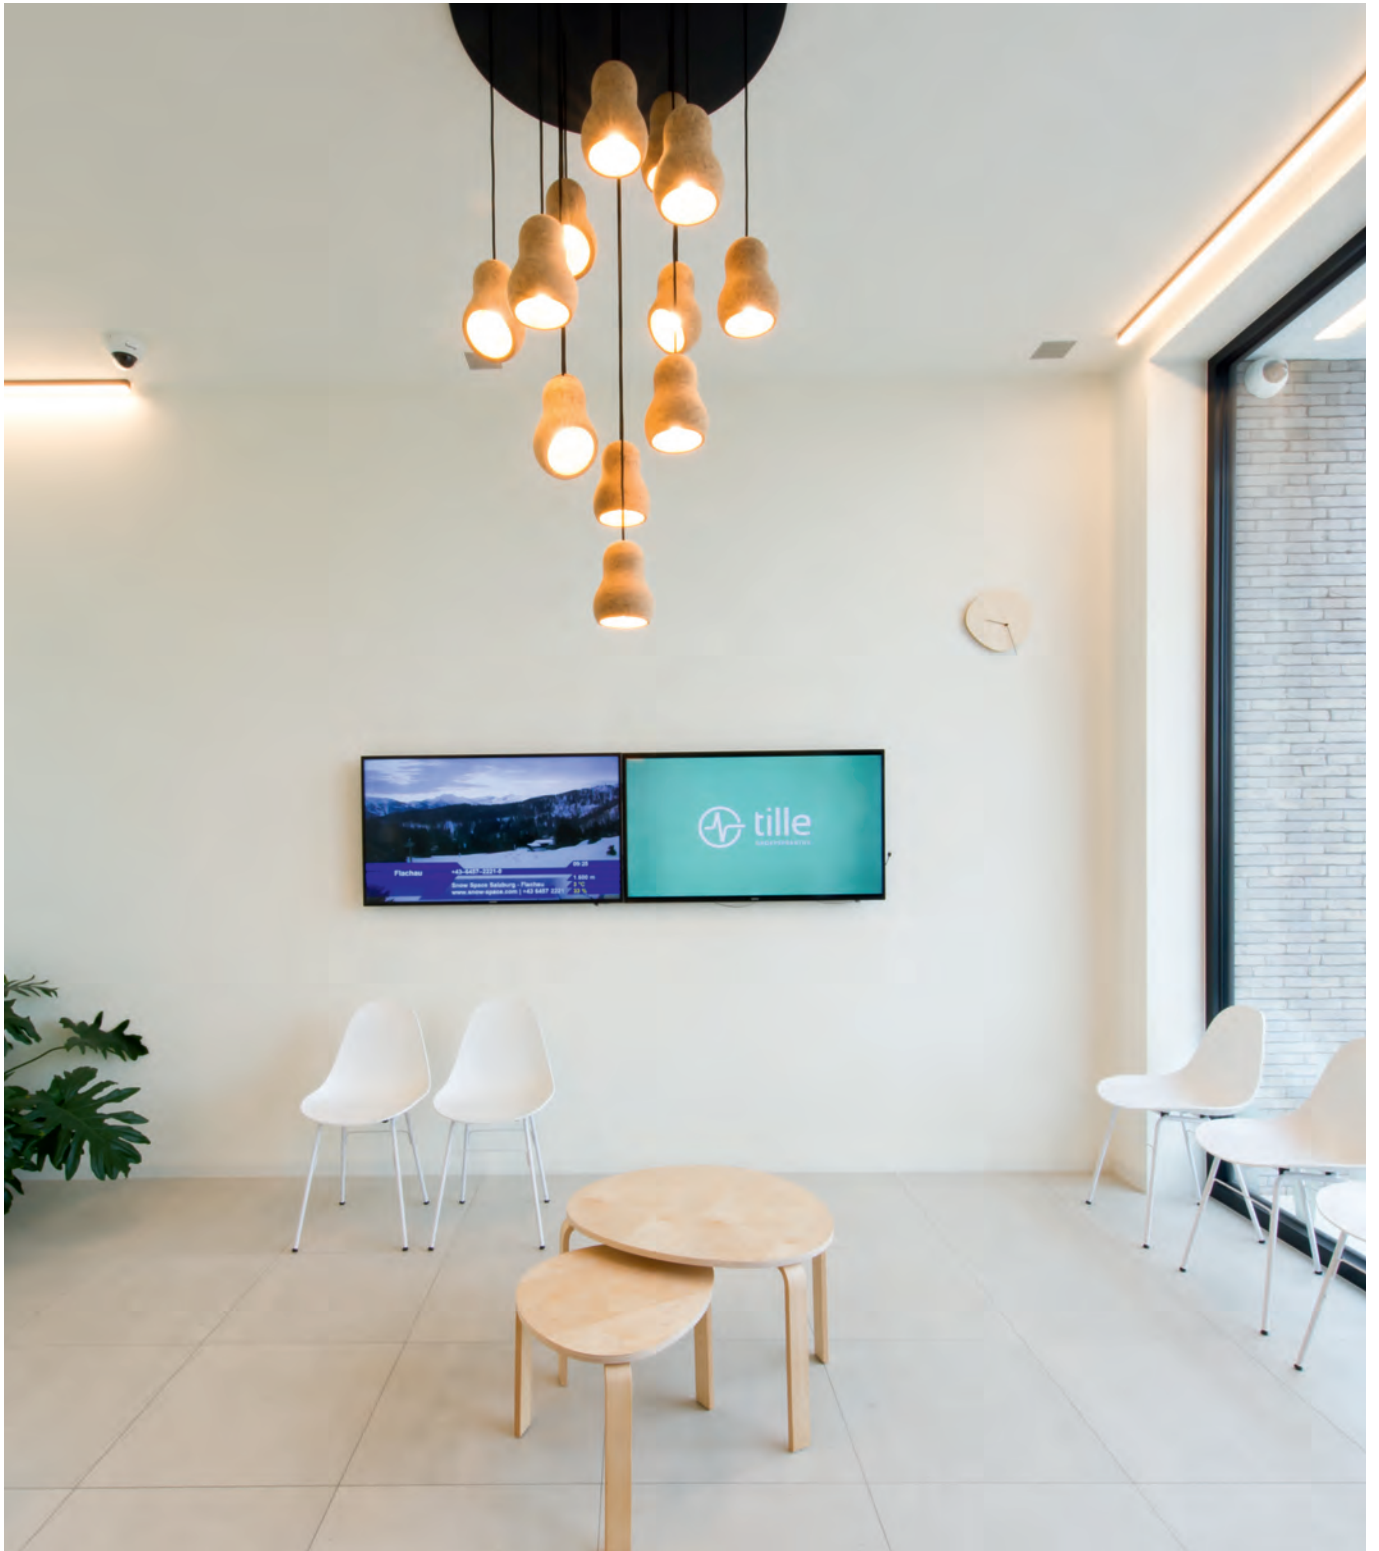

CAPTAIN CORK MAX S

1022-67-001-DD

Cork

BB		CCC		DD		(III) optional		
COLORS		TYPE		SUSP. CABLE		ROYAL CROWN		
67	Cork	001	E27	TCG-SE / Globe (MAX 15 W) LED (MAX 10 W)	01	1,5 m	110	brass
					02	2,5 m	128	copper