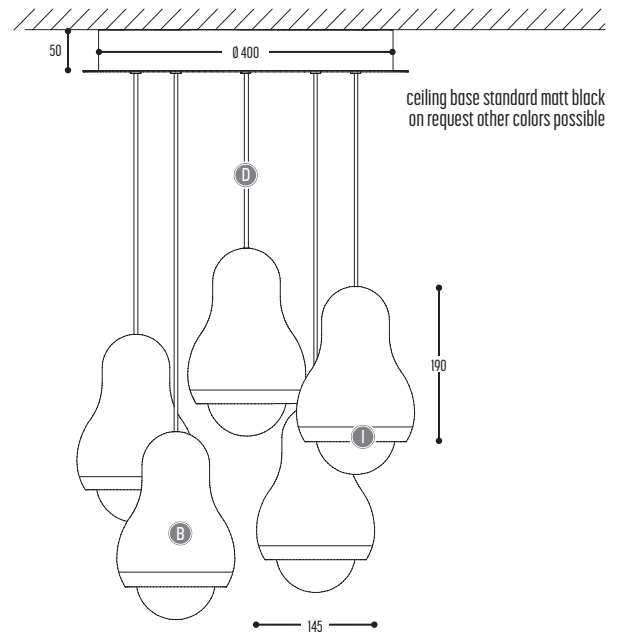

CAPTAIN CORK MAX S

1022-67-001-DD

Cork

BB		CCC		DD		(III) optional		
COLORS		TYPE		SUSP. CABLE		ROYAL CROWN		
67	Cork	001	E27	TCG-SE / Globe (MAX 15 W) LED (MAX 10 W)	01	1,5 m	110	brass
					02	2,5 m	128	copper

CAPTAIN CORK CLUB3

1023-67-001-DD-(III)

Cork

CAPTAIN CORK CLUB5

1024-67-001-DD-(III)

Cork

BB		CCC		DD		[(III) optional]		
COLORS		TYPE		SUSP. CABLE		ROYAL CROWN		
67	Cork	001	E27	TCG-SE / Globe (MAX 15 W)	01	1,5 m	110	brass
					02	2,5 m	128	copper
				LED (MAX 10 W)				