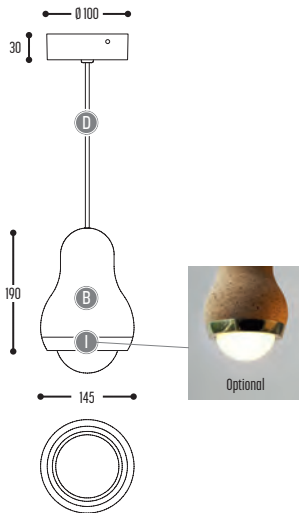

CAPTAIN CORK

design miguel arrunda for dark

CAPTAIN CORK S

1020-67-001-DD-(III)

Cork

CAPTAIN CORK 45 S

1021-67-001-DD

Cork

CAPTAIN CORK MAX S

1022-67-001-DD

Cork

BB		CCC		DD		(III) optional		
COLORS		TYPE		SUSP. CABLE		ROYAL CROWN		
67	Cork	001	E27	TCG-SE / Globe (MAX 15 W) LED (MAX 10 W)	01	1,5 m	110	brass
					02	2,5 m	128	copper

CAPTAIN CORK CLUB3

1023-67-001-DD-(III)

Cork

CAPTAIN CORK CLUB5

1024-67-001-DD-(III)

Cork

BB		CCC		DD		[(III) optional]		
COLORS		TYPE		SUSP. CABLE		ROYAL CROWN		
67	Cork	001	E27	TCG-SE / Globe (MAX 15 W)	01	1,5 m	110	brass
					02	2,5 m	128	copper
				LED (MAX 10 W)				