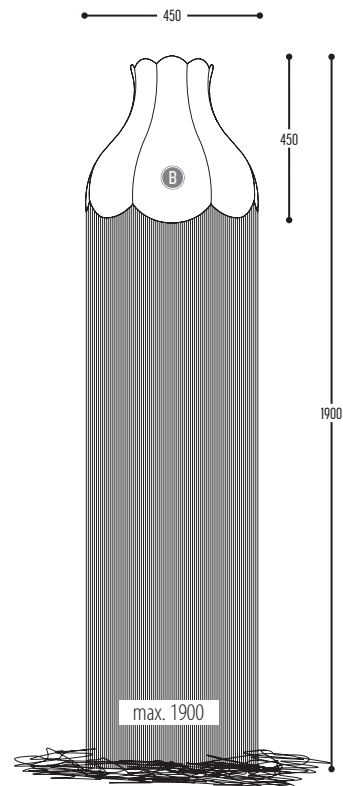

FRANJE FLOOR

170-BB-001-00

Fabric | Metal

BB		CCC	
COLORS FABRIC flame retardant		TYPE	
02	Black	001	E27
03	White		
			OA60 (MAX 42 W) TCA-SE (MAX 11 W) LED (MAX 12 W)