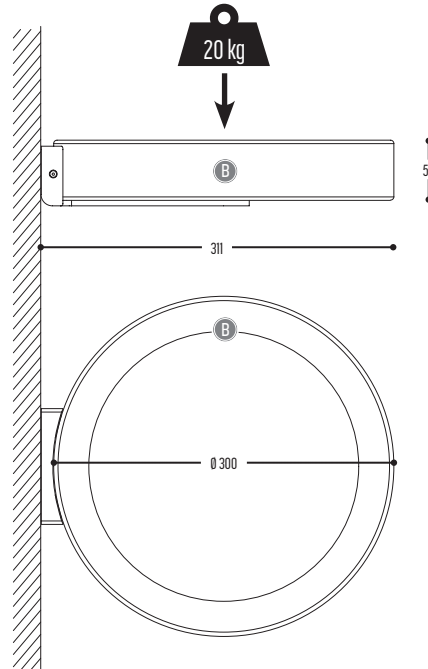

GASTON

design carl hagerling for dark

950-BB(B)-150000-WW

Metal | PC

BB(B)				CCCCC				HH			
COLORS				TYPE				COLOR TEMPERATURE			
02		Black	104		Soft Green	24 V	150000	LED	2700 K / 15 W incl. non-dim driver	WW	Warm white 2700K
03		White	105		Cream						
100		Chocolat	106		Blue						
101		Soft Pink	107		Yellow						
102		Soft Yellow	108		Green						
103		Soft Blue	109		Red						