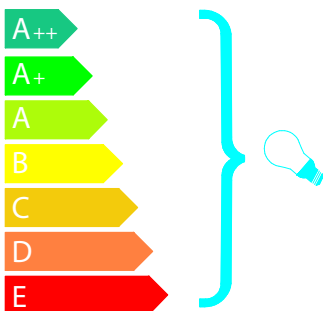

DARK at night NV

750-XX-001-XX

This luminaire is compatible with bulbs of the energy classes:

874/2012

www.dark.be

Dark at night
Vliegplein 43 - 9991 Maldegem
Belgium - Europe

tel +32(0)50/71.81.40
fax +32(0)50/71.81.38
mail info@dark.be