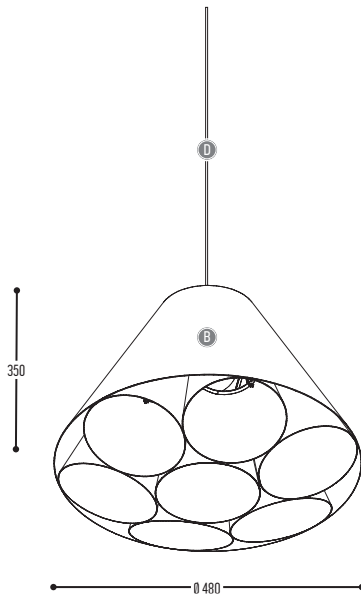

LGTM

design carl hagerling for dark

750-BB-001-DD

Alu

BB		CCC			DD	
COLORS		TYPE			SUSP. CABLE	
02	Black (inside gold)	001	E27	TCG-SE / Globe (MAX 15 W)	01	1,5 m
03	White (inside gold)				02	2,5 m
				LED / Globe (MAX 11 W)		