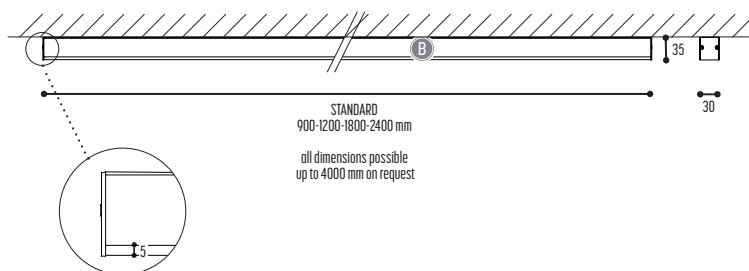

NINZA C - IP20

1797-BB-FFGH-DD-K-NN(N)

Alu | PC

IP20

230 V

CV DRIVER

960°

BB	EFF	G	H	K	NN(N)
COLORS	CRI • LUMENOUTPUT	DOWN TYPE	COLOR TEMP.	DRIVER	LENGTH
02 Black	LED	P plexi	2 2700 K	0 incl./non dim	90 900 mm
03 White			3 3000 K	2 Dim 1-10 V (extern)	120 1200 mm
On request			4 4000 K	3 Dali (extern)	180 1800 mm
				4 Phase cut (extern)	240 2400 mm
					On request

NINZA C - IP65/IP67

1800-BB-FFGH-K-NN(N)

1803-BB-FFGH-K-NN(N)

BB	EFF	G	H	K	NN(N)
COLORS	CRI • LUMENOUTPUT	DOWN TYPE	COLOR TEMP.	DRIVER (extern)	LENGTH
02 Black	LED	P plexi	2 2700 K	0 incl./non dim	90 900 mm
03 White			3 3000 K	2 Dim 1-10 V (extern)	120 1200 mm
On request			4 4000 K	3 Dali (extern)	180 1800 mm
				4 Phase cut (extern)	240 2400 mm
					On request