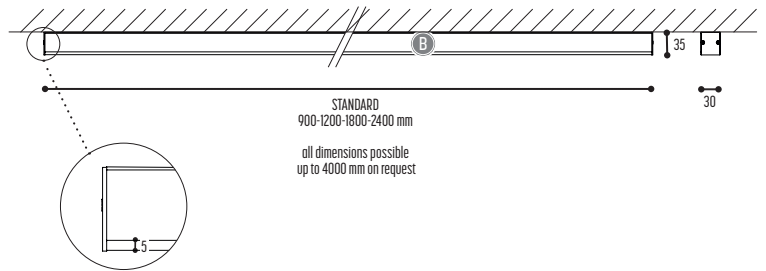

NINZA C - IP20

1797-BB-FFGH-DD-K-NN(N)

Alu | PC

IP20

230 V

CV DRIVER

960°

BB	EFF	G	H	K	NN(N)
COLORS	CRI • LUMENOUTPUT	DOWN TYPE	COLOR TEMP.	DRIVER	LENGTH
02 Black	LED	P plexi	2 2700 K	0 incl./non dim	90 900 mm
03 White			3 3000 K	2 Dim 1-10 V (extern)	120 1200 mm
On request			4 4000 K	3 Dali (extern)	180 1800 mm
				4 Phase cut (extern)	240 2400 mm
					On request

NINZA C - IP65/IP67

1800-BB-FFGH-K-NN(N)

1803-BB-FFGH-K-NN(N)

BB	EFF	G	H	K	NN(N)
COLORS	CRI • LUMENOUTPUT	DOWN TYPE	COLOR TEMP.	DRIVER (extern)	LENGTH
02 Black	LED	P plexi	2 2700 K	0 incl./non dim	90 900 mm
03 White			3 3000 K	2 Dim 1-10 V (extern)	120 1200 mm
On request			4 4000 K	3 Dali (extern)	180 1800 mm
				4 Phase cut (extern)	240 2400 mm
					On request