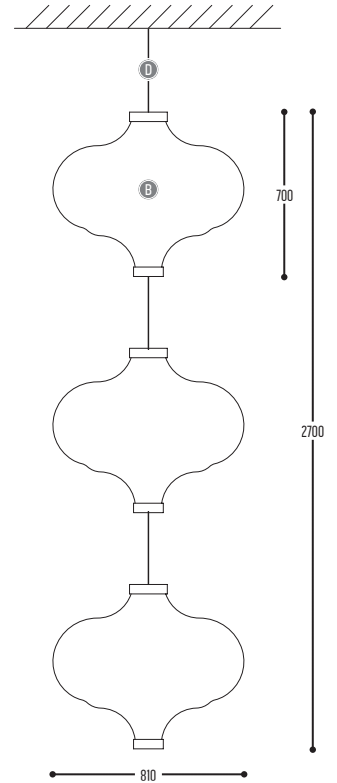

NO COPY

design anthony duffeleer for daek

NO COPY

230-03-CCC-DD

PE Metal

NO COPY SNAKE

231-03-CCC-DD

PE Metal

| BB | | CCC | | | | DD | |
|------|---------------------|------|-----|---|-----------------------|-------------|-------|
| BODY | | TYPE | | | | SUSP. CABLE | |
| 03 | White (translucent) | 324 | G5 |  | T16 (24 W) Non Dim | 02 | 2,5 m |
| | | 325 | | | T16 (24 W) Dim 1-10 V | 03 | 5 m |
| | | 326 | | | T16 (24 W) ONE 4 ALL | | |
| | | 510 | LED | Warm white - stand alone | | | |
| | | 500 | | RGB - stand alone (dmx, dali on request) | | | |