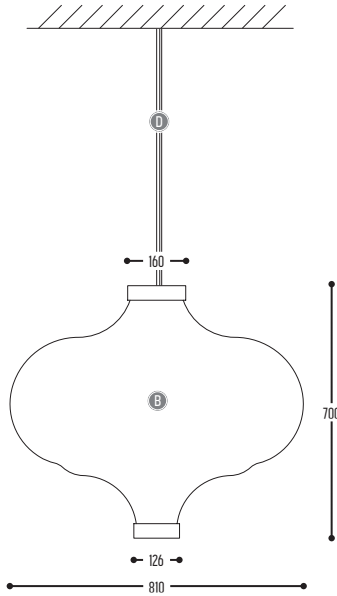

NO COPY

design anthony duffeleer for daek

NO COPY

230-03-CCC-DD

PE Metal

NO COPY SNAKE

231-03-CCC-DD

PE Metal

| BB | | CCC | | | | DD | |
|------|---------------------|------|-----|---|-----------------------|-------------|-------|
| BODY | | TYPE | | | | SUSP. CABLE | |
| 03 | White (translucent) | 324 | G5 |  | T16 (24 W) Non Dim | 02 | 2,5 m |
| | | 325 | | | T16 (24 W) Dim 1-10 V | 03 | 5 m |
| | | 326 | | | T16 (24 W) ONE 4 ALL | | |
| | | 510 | LED | Warm white - stand alone | | | |
| | | 500 | | RGB - stand alone (dmx, dali on request) | | | |