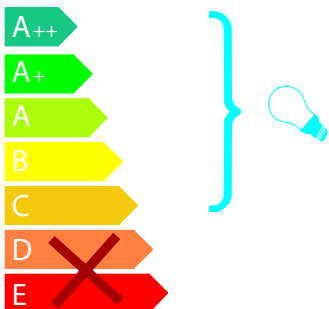

DARK at night NV

110-43-XXX-XX-X

This luminaire is compatible with bulbs of the energy classes:

874/2012

www.dark.be

Dark at night
Vliegplein 43 - 9991 Maldegem
Belgium - Europe

tel +32(0)50/71.81.40
fax +32(0)50/71.81.38
mail info@dark.be