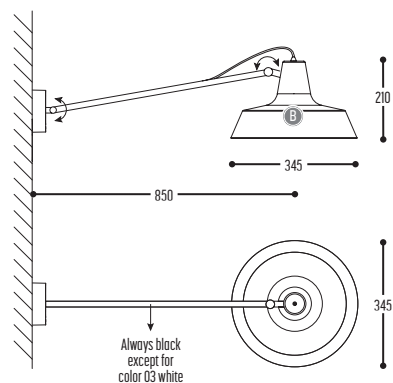

PETROL

design dark studio for dark

PETROL

1834-BB(B)-001-DD-EE

Metal

PETROL WALL

1835-BB(B)-001

Aluminium | Metal

BB(B)		CCC		DD		EE		
COLORS		TYPE		SUSP. CABLE		SUSP. KIT		
02	Black	001	E27	01	1,5 m	02	Black	
03	White			02	2,5 m	03	White	
101	Soft Pink		LED (MAX 12 W)					
103	Soft Blue							
104	Soft Green							
124	Kaki							
127	Rusty							