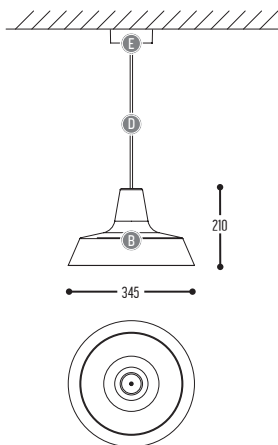

PETROL

design dark studio for dark

PETROL

1834-BB(B)-001-DD-EE

Metal

PETROL WALL

1835-BB(B)-001

Aluminium | Metal

BB(B)		CCC		DD		EE		
COLORS		TYPE		SUSP. CABLE		SUSP. KIT		
02	Black	001	E27	01	1,5 m	02	Black	
03	White			02	2,5 m	03	White	
101	Soft Pink		LED (MAX 12 W)					
103	Soft Blue							
104	Soft Green							
124	Kaki							
127	Rusty							