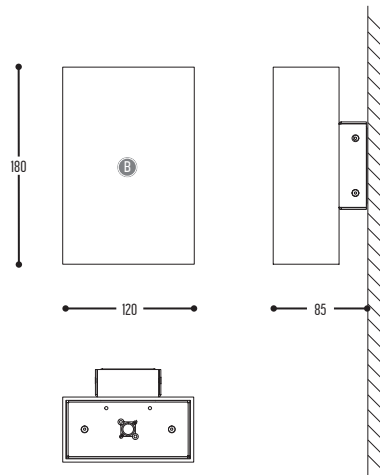

KAVEOO

design daek studio for daek

1375-BB-90600H-I-K

Alu

BB(B)		EFF		GG	H	I		K		
COLORS		TYPE		REFLECTOR	COLOR TEMP	INSIDE COLOR		DRIVER		
02	Black	LED	906	>90 CRI • 600 Lm / 350 mA / 6,4 W	00	N.A.	B	Black	0	incl./non dim
03	White				2	2700K	W	White	1	excl.
112	Gold				3	3000K	G	Gold point	2	Dim 1-10 V (extern)
					4	4000K			3	Dali (extern)
									4	Phase-cut