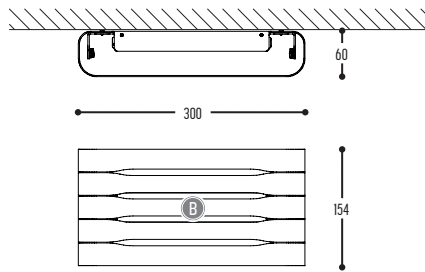

ORGUE

1363-BB(B)-8663-DD-K

Alu | Metal

BB(B)						EFF		H		DD		K		
COLORS						CRI • LUMENOUTPUT		COLOR TEMP.		SUSP. CABLE		DRIVER		
02		Black	105		Cream	 LED	866	>85 CRI • 1x 7640 Lm / 49,6 W	3	3000 K	01	1,5 m	0	incl./non dim
03		White	106		Blue						02	2,5 m	2	Dim 1-10 V
100		Chocolat	107		Yellow						3	Dali		
101		Soft Pink	108		Green									
102		Soft Yellow	109		Red									
103		Soft Blue	110		Brass									
104		Soft Green	112		Gold paint									

ORGUE

design luc vincent & maxin pier for daek

ORGUE WALLO1

1360-BB(B)-EFF00H-00-K

Alu | Metal

BB(B)				EFF			H		K			
COLORS				CRI • LUMENOUTPUT			COLOR TEMP.		DRIVER			
02		Black	105		Cream	LED	805	>85 CRI • 450 Lm / 700mA / 6 W	2	2700 K	0	incl./non dim
03		White	106		Blue				3	3000 K	1	excl.
100		Chocolat	107		Yellow				4	4000 K	4	Phase cut
101		Soft Pink	108		Green							
102		Soft Yellow	109		Red							
103		Soft Blue	110		Brass							
104		Soft Green	112		Gold point							