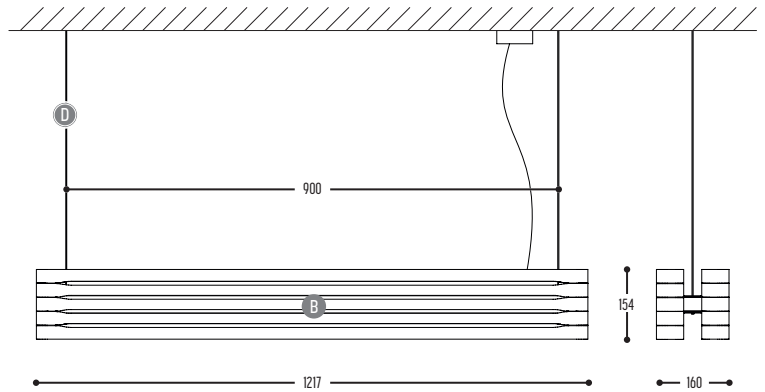

ORGUE

1363-BB(B)-8663-DD-K

Alu | Metal

BB(B)						EFF		H		DD		K		
COLORS						CRI • LUMENOUTPUT		COLOR TEMP.		SUSP. CABLE		DRIVER		
02		Black	105		Cream	 LED	866	>85 CRI • 1x 7640 Lm / 49,6 W	3	3000 K	01	1,5 m	0	incl./non dim
03		White	106		Blue						02	2,5 m	2	Dim 1-10 V
100		Chocolat	107		Yellow						3	Dali		
101		Soft Pink	108		Green									
102		Soft Yellow	109		Red									
103		Soft Blue	110		Brass									
104		Soft Green	112		Gold paint									

ORGUE

design luc vincent & maxin pier for daek

ORGUE WALLO1

1360-BB(B)-EFF00H-00-K

Alu | Metal

BB(B)				EFF			H		K			
COLORS				CRI • LUMENOUTPUT			COLOR TEMP.		DRIVER			
02		Black	105		Cream	LED	805	>85 CRI • 450 Lm / 700mA / 6 W	2	2700 K	0	incl./non dim
03		White	106		Blue				3	3000 K	1	excl.
100		Chocolat	107		Yellow				4	4000 K	4	Phase cut
101		Soft Pink	108		Green							
102		Soft Yellow	109		Red							
103		Soft Blue	110		Brass							
104		Soft Green	112		Gold point							