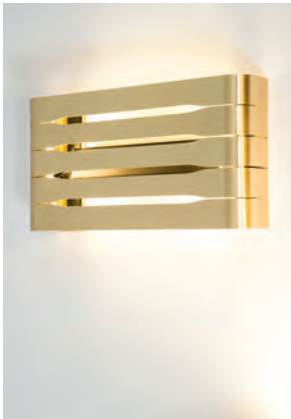

ORGUE

1363-BB(B)-8663-DD-K

Alu | Metal

BB(B)						EFF		H		DD		K		
COLORS						CRI • LUMENOUTPUT		COLOR TEMP.		SUSP. CABLE		DRIVER		
02		Black	105		Cream	 LED	866	>85 CRI • 1x 7640 Lm / 49,6 W	3	3000 K	01	1,5 m	0	incl./non dim
03		White	106		Blue						02	2,5 m	2	Dim 1-10 V
100		Chocolat	107		Yellow						3	Dali		
101		Soft Pink	108		Green									
102		Soft Yellow	109		Red									
103		Soft Blue	110		Brass									
104		Soft Green	112		Gold paint									

ORGUE

design luc vincent & maxin pier for daek

ORGUE WALLO1

1360-BB(B)-EFF00H-00-K

Alu | Metal

BB(B)				EFF			H		K			
COLORS				CRI • LUMENOUTPUT			COLOR TEMP.		DRIVER			
02		Black	105		Cream	LED	805	>85 CRI • 450 Lm / 700mA / 6 W	2	2700 K	0	incl./non dim
03		White	106		Blue				3	3000 K	1	excl.
100		Chocolat	107		Yellow				4	4000 K	4	Phase cut
101		Soft Pink	108		Green							
102		Soft Yellow	109		Red							
103		Soft Blue	110		Brass							
104		Soft Green	112		Gold point							