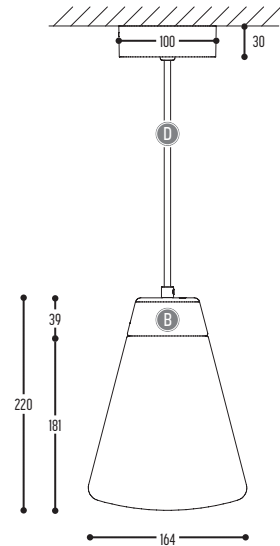

## CUP CAKE JENNY S

1066-BB(B)-804002-DD

1066-BB(B)-80600H-DD-K

Glass | Alu

## CUP CAKE KATHY S

1067-BB(B)-804002-DD

1067-BB(B)-80600H-DD-K

Glass | Alu

BB(B)	EFF	GG	H	DD	K
COLORS	CRI • LUMENOUTPUT	REFLECTOR	COLOR TEMP.	SUSP. CABLE	DRIVER EXTERN
02	LED	00	2	01   1,5 m	0
03			3		1
68	806		2	02   2,5 m	2
112			3		3
110			4		4