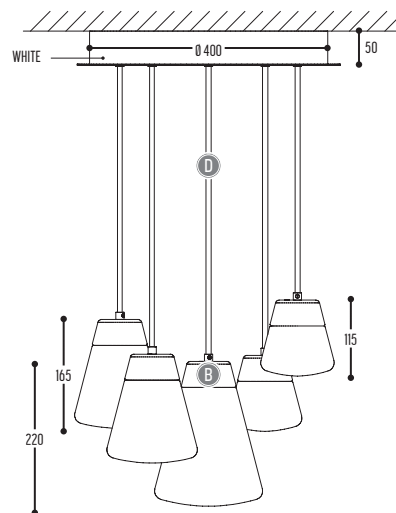

CUP CAKE CLUB 5

2x CUP CAKE Suzy
2x CUP CAKE Jenny
1x CUP CAKE Kathy

1071-BB(B)-804002-DD

1071-BB(B)-80600H-DD-K

Glass | Alu

BB(B)		EFF		GG		H		DD		K			
COLORS		CRI • LUMENOUTPUT		REFLECTOR		COLOR TEMP.		SUSP. CABLE		DRIVER			
02	Black	LED	804	>80 CRI • 400 Lm / 6W	00	N.A.	2	2700 K	01	1,5 m	0	incl./non dim	
03	White						3	3000 K		02	2,5 m	1	excl.
68	Copper point		806	>80 CRI • 600 Lm / 350mA / 6,4W								2	Dim 1-10 V
112	Gold point	3										Dali	
110	Brass	4										Phase cut