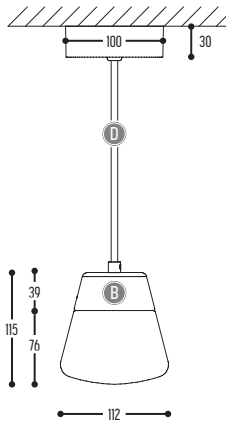

## CUP CAKE SUZY S

1065-BB(B)-804002-DD

1065-BB(B)-80600H-DD-K

Glass | Alu

## CUP CAKE JENNY S

1066-BB(B)-804002-DD

1066-BB(B)-80600H-DD-K

Glass | Alu

## CUP CAKE KATHY S

1067-BB(B)-804002-DD

1067-BB(B)-80600H-DD-K

Glass | Alu

BB(B)	EFF	GG	H	DD	K
COLORS	CRI • LUMENOUTPUT	REFLECTOR	COLOR TEMP.	SUSP. CABLE	DRIVER EXTERN
02	LED	00	2	01   1,5 m	0
03			3		1
68	806		2	02   2,5 m	2
112			3		3
110			4		4