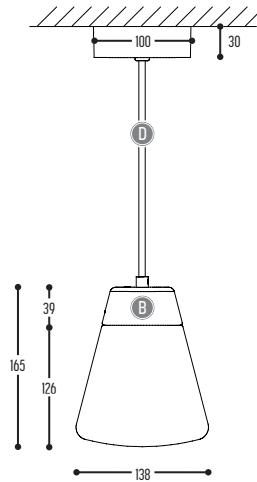

## CUP CAKE SUZY S

1065-BB(B)-804002-DD

1065-BB(B)-80600H-DD-K

Glass | Alu

## CUP CAKE JENNY S

1066-BB(B)-804002-DD

1066-BB(B)-80600H-DD-K

Glass | Alu

## CUP CAKE KATHY S

1067-BB(B)-804002-DD

1067-BB(B)-80600H-DD-K

Glass | Alu

BB(B)	EFF	GG	H	DD	K
COLORS	CRI • LUMENOUTPUT	REFLECTOR	COLOR TEMP.	SUSP. CABLE	DRIVER EXTERN
02	LED	00	2	01   1,5 m	0
03			3		1
68	806		2	02   2,5 m	2
112			3		3
110			4		4