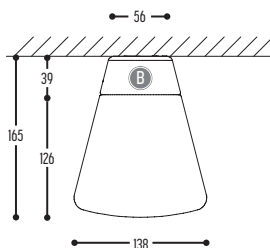

CUP CAKE JENNY

1061-BB(B)-804002-00
1061-BB(B)-80600H-00-K

Glass | Alu