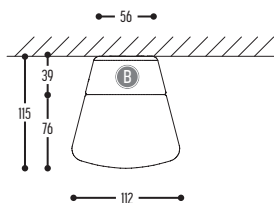

CUP CAKE SUZY

1060-BB(B)-804002-00
1060-BB(B)-80600H-00-K

Glass | Alu