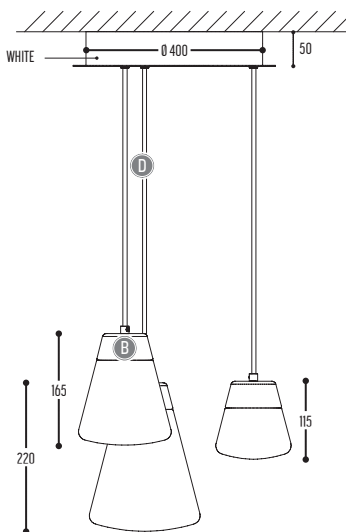

CUP CAKE

SUSPENSION < CEILING

CUP CAKE CLUB 3

1x CUP CAKE Suzy
1x CUP CAKE Jenny
1x CUP CAKE Kathy

1070-BB(B)-804002-DD

1070-BB(B)-80600H-DD-K

Glass | Alu