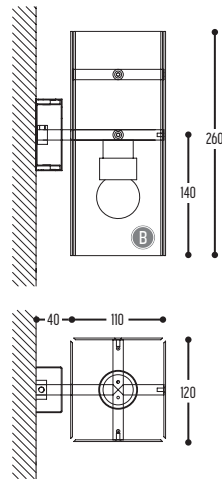

BRIDGE WALL

122-BB(B)-010-00

Metal | Steel

BB(B)		CCC	
COLORS		TYPE	
02	Black Mat	010	E27
03	White Mat		OD45 (MAX 42 W)
110	Brass		TCA-SE (MAX 11 W)
			LED P45 (MAX 12 W)