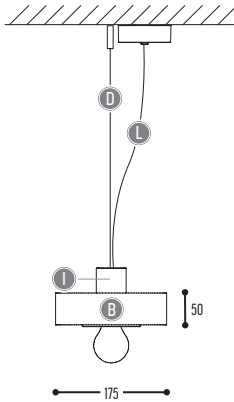

ROND-L

design detail concept for dark

ROND-L 1 S

E27 FILAMENT-LAMP:
to be ordered separately
see page 360

1245-BB(B)-001-DD-II(I)-LL

Alu | see choice below

ROND-L 2 S

1246-BB(B)-001-DD-II(I)-LL

Alu | see choice below

ROND-L 3 S

1247-BB(B)-001-DD-II(I)-LL

Alu | see choice below

AAAA	BB(B)	CCC	DD	II(I)	LL
MODEL	MATERIALS	TYPE	SUSP. CABLE	COLORS	SUSP. KIT
1245 1246 1247	43 Concrete	001 E27	01 1,5 m 02 2,5 m	02 Black	02 Black
	67 Cork			03 White	03 White
	115 Multiplex Pine			68 Copper point	04 Pink
	117 Oak stained black			103 Soft Blue	
	118 Oak natural			104 Soft Green	
	132 Driftwood			112 Gold point	
1245 1246	120 Marble White			124 Kaki	
	121 Marble Green				
	133 Marble Grey				