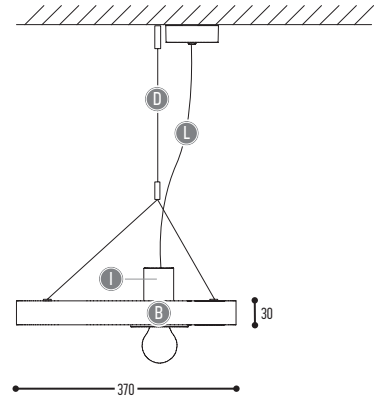

ROND-L 3 S

1247-BB(B)-001-DD-II(I)-LL

Alu | see choice below

AAAA	BB(B)	CCC	DD	II(I)	LL
MODEL	MATERIALS	TYPE	SUSP. CABLE	COLORS	SUSP. KIT
1245 1246 1247	43 Concrete	001 E27	01 1,5 m 02 2,5 m	02 Black	02 Black
	67 Cork			03 White	03 White
	115 Multiplex Pine			68 Copper point	04 Pink
	117 Oak stained black			103 Soft Blue	
	118 Oak natural			104 Soft Green	
	132 Driftwood			112 Gold point	
1245 1246	120 Marble White			124 Kaki	
	121 Marble Green				
	133 Marble Grey