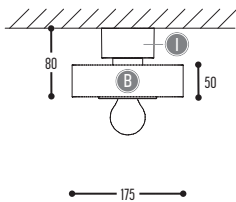

ROND-L 1

E27 FILAMENT-LAMP:
to be ordered separately
see page 360