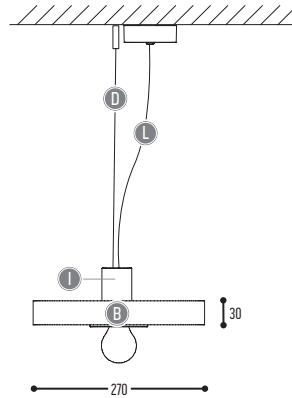

ROND-L

design detail concept for dark

ROND-L 1 S

E27 FILAMENT-LAMP:
to be ordered separately
see page 360

1245-BB(B)-001-DD-II(I)-LL

Alu | see choice below

ROND-L 2 S

1246-BB(B)-001-DD-II(I)-LL

Alu | see choice below

ROND-L 3 S

1247-BB(B)-001-DD-II(I)-LL

Alu | see choice below

AAAA	BB(B)	CCC	DD	II(I)	LL
MODEL	MATERIALS	TYPE	SUSP. CABLE	COLORS	SUSP. KIT
1245 1246 1247	43 Concrete	001 E27	01 1,5 m 02 2,5 m	02 Black	02 Black
	67 Cork			03 White	03 White
	115 Multiplex Pine			68 Copper point	04 Pink
	117 Oak stained black			103 Soft Blue	
	118 Oak natural			104 Soft Green	
	132 Driftwood			112 Gold point	
1245 1246	120 Marble White			124 Kaki	
	121 Marble Green				
	133 Marble Grey				