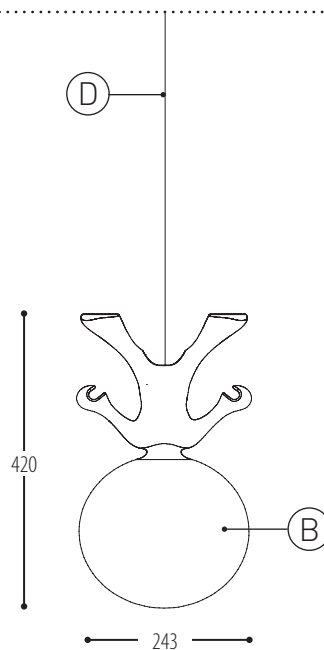

# SPACEWALKER JR.

SUSPENSION TABLE

design Constantin Wortmann for Dark

www.pinterest.com/pindark/spacewalker-dark

reddot design award  
best of the best 2009

583-03-600-00

PE | Metal

BB		CCC			
BODY		TYPE			
03	Translucent white	600	E14		1x TCC-SE / Candle (MAX 9 W)

# SPACEWALKER JR. S

SUSPENSION TABLE

design Constantin Wortmann for Dark

www.pinterest.com/pindark/spacewalker-dark

reddot design award  
best of the best 2009

584-03-600-DD

PE | Metal

BB		CCC				DD	
BODY		TYPE				SUSP. CABLE	
03	White (translucent)	600	E14		1x TCC-SE / Candle (MAX 9 W)	01	1,5 m
						02	2,5 m