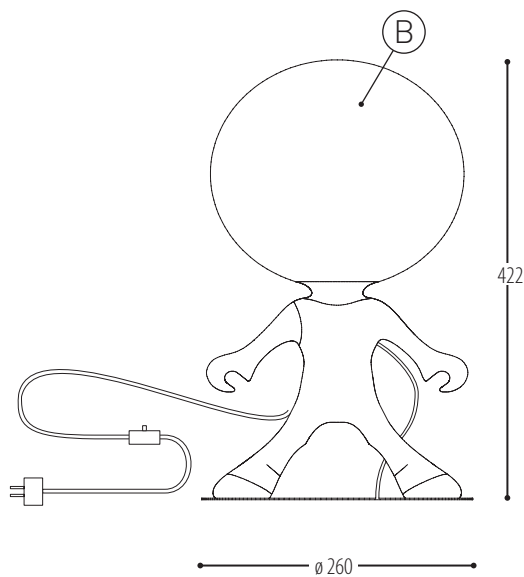

# SPACEWALKER JR.

SUSPENSION TABLE

design Constantin Wortmann for Dark

www.pinterest.com/pindark/spacewalker-dark

reddot design award  
best of the best 2009

583-03-600-00

PE | Metal

BB		CCC			
BODY		TYPE			
03	Translucent white	600	E14		1x TCC-SE / Candle (MAX 9 W)

# SPACEWALKER JR. S

SUSPENSION TABLE

design Constantin Wortmann for Dark

www.pinterest.com/pindark/spacewalker-dark

reddot design award  
best of the best 2009

584-03-600-DD

PE | Metal

BB		CCC				DD	
BODY		TYPE				SUSP. CABLE	
03	White (translucent)	600	E14		1x TCC-SE / Candle (MAX 9 W)	01	1,5 m
						02	2,5 m