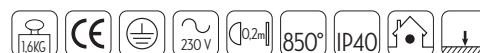

# SPACEWALKER JR.

SUSPENSION TABLE

design Constantin Wortmann for Dark

www.pinterest.com/pindark/spacewalker-dark

reddot design award  
best of the best 2009

583-03-600-00

PE | Metal

BB		CCC			
BODY		TYPE			
03	Translucent white	600	E14		1x TCC-SE / Candle (MAX 9 W)