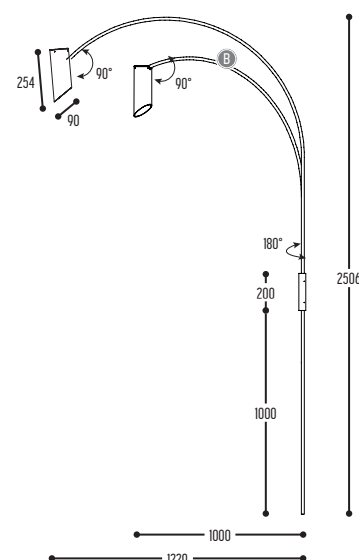

WALLSTER

design anthony boelaert for dark

1/1

WALLSTER ONE

1116-BB-065-00
1116-BB-91500H-K

WALLSTER TWO

1115-BB-065-00
1115-BB-91500H-K

BB(B)	COLORS	02	Black
		03	White
CCC	TYPE GUID	065	LED (MAX 7,5 W)
EFF	CRI • LUMENOUTPUT	915	LED >90 CRI • 1500 Lm / 350 mA / 11,6 W
GG	REFLECTOR	00	N.A.
H	COLOR TEMP.	2	2700 K
		3	3000 K
K	DRIVER	0	Non dimmable (intern)
		2	Dimmable 1-10 V (intern)
		3	Dali (intern)