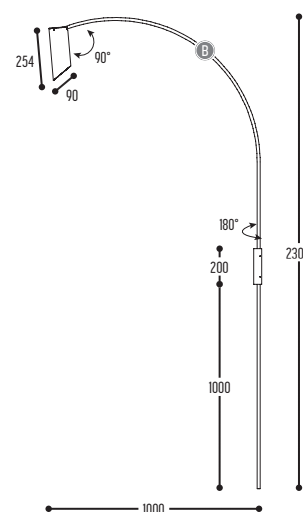

WALLSTER

design anthony boelaert for dark

1/1

WALLSTER ONE

1116-BB-065-00
1116-BB-91500H-K

WALLSTER TWO

1115-BB-065-00
1115-BB-91500H-K

BB(B)	COLORS	02	Black
		03	White
CCC	TYPE GUID	065	LED (MAX 7,5 W)
EFF	CRI • LUMENOUTPUT	915	LED >90 CRI • 1500 Lm / 350 mA / 11,6 W
GG	REFLECTOR	00	N.A.
H	COLOR TEMP.	2	2700 K
		3	3000 K
K	DRIVER	0	Non dimmable (intern)
		2	Dimmable 1-10 V (intern)
		3	Dali (intern)