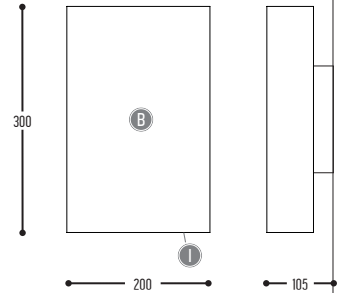

KAVEOO

design dark studio for dark

1/1

KAVEOO
1375-BB-90600H-I-K

KAVEOO MAX
1376-BB-91500H-I-K

BB(B)	COLORS	02		Black
		03		White
		112		Gold Finish
		 RAL color on request		
EFF	TYPE	KAVEOO	906	>90 CRI • 2x 600 Lm / 350 mA / 6,4 W
		KAVEOO MAX	915	>80 CRI • 2x 1500 Lm / 350 mA / 11,6 W
GG	REFLECTOR	00	N.A.	
H	COLOR TEMP	2	2700K	
		3	3000K	
		4	4000K	
I	INSIDE COLOR	B		Black
		W		White
		G		Gold
K	DRIVER	1	No driver	
		0	Non dimmable (intern)	
		2	Dimmable 1-10 V (intern)	Except KAVEOO (extern)
		3	Dali (intern)	
		4	Phase cut (intern)	