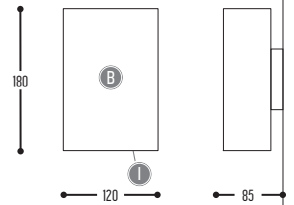

KAVEOO

design dark studio for dark

1/1

KAVEOO
1375-BB-90600H-I-K

KAVEOO MAX
1376-BB-91500H-I-K

BB(B)	COLORS	02		Black
		03		White
		112		Gold Finish
		 RAL color on request		
EFF	TYPE	KAVEOO	906	>90 CRI • 2x 600 Lm / 350 mA / 6,4 W
		KAVEOO MAX	915	>80 CRI • 2x 1500 Lm / 350 mA / 11,6 W
GG	REFLECTOR	00	N.A.	
H	COLOR TEMP	2	2700K	
		3	3000K	
		4	4000K	
I	INSIDE COLOR	B		Black
		W		White
		G		Gold
K	DRIVER	1	No driver	
		0	Non dimmable (intern)	
		2	Dimmable 1-10 V (intern)	Except KAVEOO (extern)
		3	Dali (intern)	
		4	Phase cut (intern)	