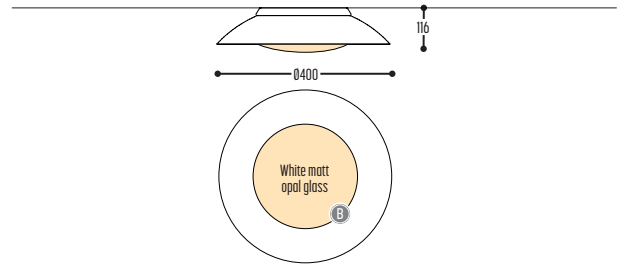

TALORE  
2570-BB(B)-813003-K

BB(B)	COLORS	02	Black
		03	White
		101	Soft Pink
		103	Soft Blue
		104	Soft Green
		124	Kaki
		140	Old Pink
		141	Terracotta Red
		142	Oxide Red
		111	Brass Finish
112	Gold Finish		
137	Bronze Finish		
		RAL color on request	
EFF	CRI • LUMENOUTPUT	813	>80 CRI • 1350 Lm / 550 mA / 19 W
GG	REFLECTOR	00	N.A.
H	COLOR TEMP.	3	3000K
K	DRIVER	1	No driver
		0	Non dimmable (intern)
		2	Dimmable 1-10 V (intern)
		3	Dali (intern)