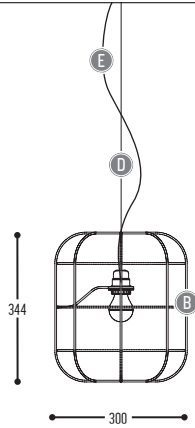

LA CAGE

design stefan schöning for dark

LA CAGE
600-BB(B)-005-DD-EE