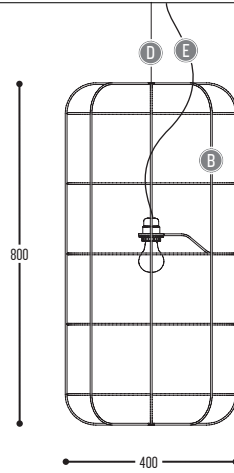

LA CAGE

design stefan schöning for dark

LA CAGE
600-BB(B)-005-DD-EE

LA CAGE DIVA
602-BB(B)-001-DD-EE

LA CAGE GROSSA
603-BB(B)-001-DD-EE

BB(B)	COLORS	02		Black
		03		White
		101		Soft Pink
		103		Soft Blue
		104		Soft Green
		124		Kaki
		140		Old Pink
		141		Terracotta Red
		142		Oxide Red

CCC	TYPE	LA CAGE	005		E14	1x LED (MAX 7W)
		LA CAGE DIVA/GROSSA	001		E27	1x LED (MAX 12W)

DD	SUSP. CABLE	01	1,5 m
		02	2,5 m

EE	SUSP. KIT	02		Black
		03		White
		04		Pink

DARK®

© DARK 2021 - Dark has the right to change any technical data, dimensions, colors and characteristics without prior notice. All rights reserved. Please check always the latest technical data sheets on www.dark.be. Any reproduction of the Dark products is strictly forbidden and can seriously damage your health and endanger your bank account.