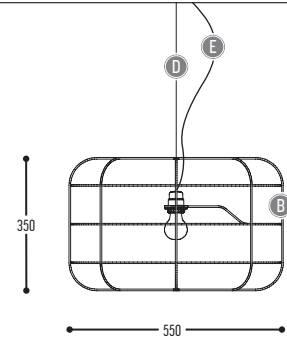

LA CAGE GROSSA
603-BB(B)-001-DD-EE

BB(B)	COLORS	02		Black
		03		White
		101		Soft Pink
		103		Soft Blue
		104		Soft Green
		124		Kaki
		140		Old Pink
		141		Terracotta Red
		142		Oxide Red

CCC	TYPE	LA CAGE	005		E14	1x LED (MAX 7W)
		LA CAGE DIVA/GROSSA	001		E27	1x LED (MAX 12W)

DD	SUSP. CABLE	01	1,5 m
		02	2,5 m

EE	SUSP. KIT	02		Black
		03		White
		04		Pink

DARK®

© DARK 2021 - Dark has the right to change any technical data, dimensions, colors and characteristics without prior notice. All rights reserved. Please check always the latest technical data sheets on www.dark.be. Any reproduction of the Dark products is strictly forbidden and can seriously damage your health and endanger your bank account.

DARK at night nv
Vliegplein 43
9991 Maldegem – Belgium
+32 50 71 81 40
info@dark.be
www.dark.be