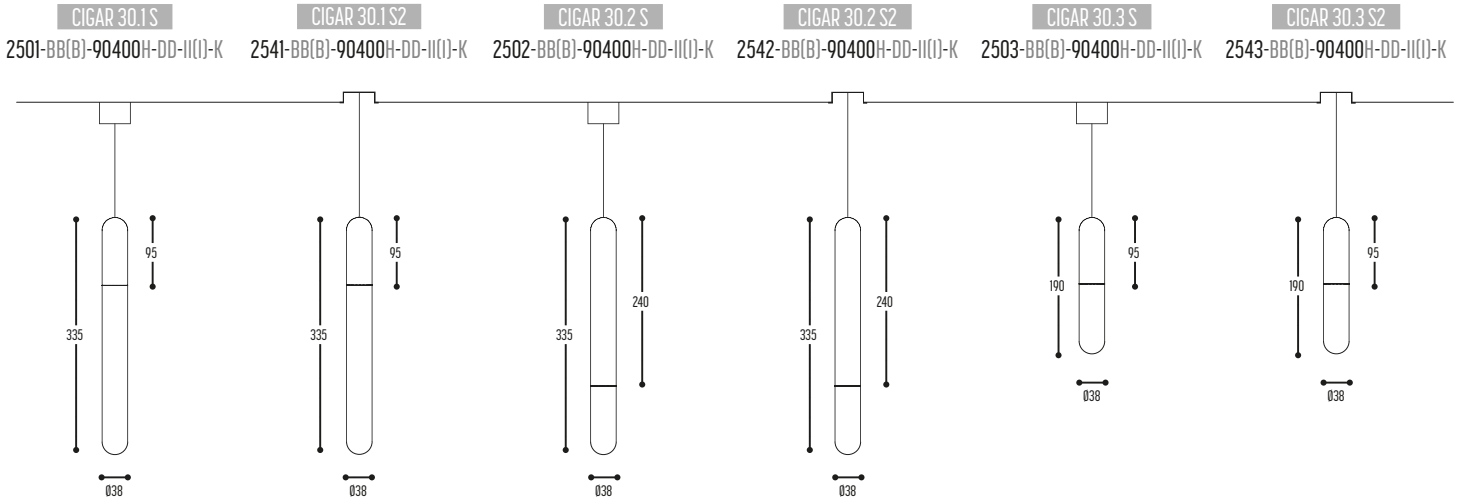

# CIGAR

design dark studio for dark

1/2

|       |                   |     |                                   |
|-------|-------------------|-----|-----------------------------------|
| BB(B) | COLORS            | 13  | Glass White                       |
|       |                   | 134 | Alabaster                         |
| EFF   | CRI • LUMENOUTPUT | 904 | >90 CRI • 400 Lm / 250 mA / 4,2 W |
| GG    | REFLECTOR         | 00  | N.A.                              |
|       |                   | 1   | 2200 K                            |
|       |                   | 2   | 2700 K                            |
| H     | COLOR TEMP.       | 3   | 3000 K                            |
|       |                   |     |                                   |
| DD    | SUSP. CABLE       | 01  | 1,5 m                             |
|       |                   | 02  | 2,5 m                             |
| II(I) | COLOR             | 02  | Black                             |
|       |                   | 03  | White                             |
|       |                   | 111 | Brass Finish                      |
|       |                   | 137 | Bronze Finish                     |
|       |                   |     | RAL color on request              |
| K     | DRIVER            | 1   | No driver                         |
|       |                   | 0   | Non dimmable (extern)             |
|       |                   | 2   | Dimmable 1-10 V (extern)          |
|       |                   | 3   | Dali (extern)                     |
|       |                   | 4   | Phase cut (extern)                |