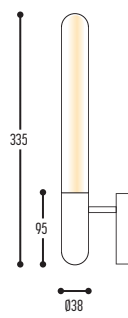

**CIGAR 30.4 WALL**  
2531-BB(B)-90400H-II(I)-K

**CIGAR 30.5 WALL**  
2533-BB(B)-90400H-II(I)-K

|       |                   |                      |                                   |
|-------|-------------------|----------------------|-----------------------------------|
| BB(B) | COLORS            | 13                   | Glass White                       |
|       |                   | 134                  | Alabaster                         |
| EFF   | CRI • LUMENOUTPUT | 904                  | >90 CRI • 400 Lm / 250 mA / 4,2 W |
| GG    | REFLECTOR         | 00                   | N.A.                              |
|       |                   | 1                    | 2200 K                            |
|       |                   | 2                    | 2700 K                            |
| H     | COLOR TEMP.       | 3                    | 3000 K                            |
|       |                   | 2                    | 2700 K                            |
|       |                   | 1                    | 2200 K                            |
| II(I) | COLOR             | 02                   | Black                             |
|       |                   | 03                   | White                             |
|       |                   | 111                  | Brass Finish                      |
|       |                   | 137                  | Bronze Finish                     |
|       |                   | RAL color on request |                                   |
| K     | DRIVER            | 1                    | No driver                         |
|       |                   | 0                    | Non dimmable (extern)             |
|       |                   | 2                    | Dimmable 1-10 V (extern)          |
|       |                   | 3                    | Dali (extern)                     |
|       |                   | 4                    | Phase cut (extern)                |