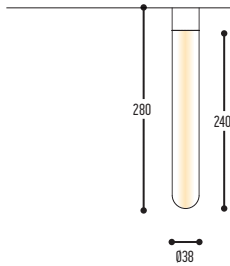

CIGAR 30.6 FIX
2539-BB(B)-90400H-II(I)-K