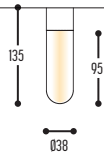

**CIGAR 30.4 WALL**  
2531-BB(B)-90400H-II(I)-K

**CIGAR 30.5 WALL**  
2533-BB(B)-90400H-II(I)-K

|       |                   |                      |                                   |
|-------|-------------------|----------------------|-----------------------------------|
| BB(B) | COLORS            | 13                   | Glass White                       |
|       |                   | 134                  | Alabaster                         |
| EFF   | CRI • LUMENOUTPUT | 904                  | >90 CRI • 400 Lm / 250 mA / 4,2 W |
| GG    | REFLECTOR         | 00                   | N.A.                              |
|       |                   | 1                    | 2200 K                            |
|       |                   | 2                    | 2700 K                            |
| H     | COLOR TEMP.       | 3                    | 3000 K                            |
|       |                   | 2                    | 2700 K                            |
|       |                   | 1                    | 2200 K                            |
| II(I) | COLOR             | 02                   | Black                             |
|       |                   | 03                   | White                             |
|       |                   | 111                  | Brass Finish                      |
|       |                   | 137                  | Bronze Finish                     |
|       |                   | RAL color on request |                                   |
| K     | DRIVER            | 1                    | No driver                         |
|       |                   | 0                    | Non dimmable (extern)             |
|       |                   | 2                    | Dimmable 1-10 V (extern)          |
|       |                   | 3                    | Dali (extern)                     |
|       |                   | 4                    | Phase cut (extern)                |