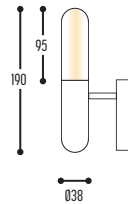

**CIGAR 30.4 WALL**  
2531-BB(B)-90400H-II(I)-K

**CIGAR 30.5 WALL**  
2533-BB(B)-90400H-II(I)-K

|       |                   |                      |                                   |
|-------|-------------------|----------------------|-----------------------------------|
| BB(B) | COLORS            | 13                   | Glass White                       |
|       |                   | 134                  | Alabaster                         |
| EFF   | CRI • LUMENOUTPUT | 904                  | >90 CRI • 400 Lm / 250 mA / 4,2 W |
| GG    | REFLECTOR         | 00                   | N.A.                              |
|       |                   | 1                    | 2200 K                            |
|       |                   | 2                    | 2700 K                            |
| H     | COLOR TEMP.       | 3                    | 3000 K                            |
|       |                   | 2                    | 2700 K                            |
|       |                   | 1                    | 2200 K                            |
| II(I) | COLOR             | 02                   | Black                             |
|       |                   | 03                   | White                             |
|       |                   | 111                  | Brass Finish                      |
|       |                   | 137                  | Bronze Finish                     |
|       |                   | RAL color on request |                                   |
| K     | DRIVER            | 1                    | No driver                         |
|       |                   | 0                    | Non dimmable (extern)             |
|       |                   | 2                    | Dimmable 1-10 V (extern)          |
|       |                   | 3                    | Dali (extern)                     |
|       |                   | 4                    | Phase cut (extern)                |