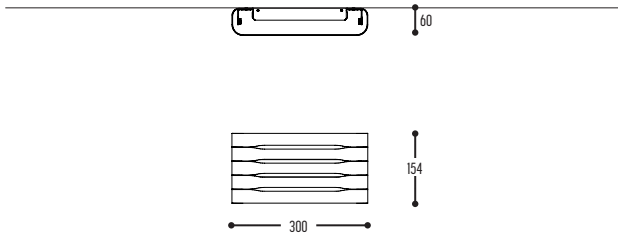

ORGUE WALL
1360-BB(B)-80500H-00-K

BB(B)	COLORS	02	Black		
		03	White		
		101	Soft Pink		
		103	Soft Blue		
		104	Soft Green		
		124	Kaki		
		140	Old Pink		
		141	Terracotta Red		
		142	Oxide Red		
		110	Brass		
		112	Gold Finish		
		137	Bronze Finish		
		RAL color on request			
		EFF	CRI • LUMENOUTPUT	805	>85 CRI • 2x 450 Lm / 700mA / 6 W
GG	REFLECTOR	00	N.A.		
		2	2700K		
		3	3000K		
H	COLOR TEMP.	4	4000K		
K	DRIVER	0	Non dimmable (intern)		
		1	No driver		
		2	1-10 V (extern)		
		3	Dali (extern)		
		4	Phase cut (intern)		

Alu-Metal