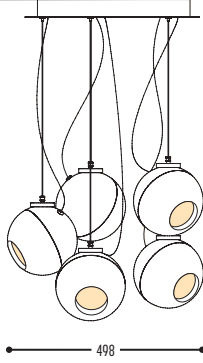

12-25 CLUB5

456-BB(B)-CCC-DD
456-BB(B)-EFFGGH-DD-K