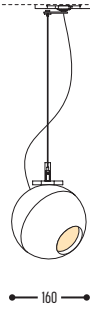

12-25

design co twee for dark

12-25 S
402-BB(B)-CCC-DD
402-BB(B)-EFFGGH-DD-K

12-25 S2
404-BB(B)-CCC-DD
404-BB(B)-EFFGGH-DD-K

BB(B)	COLORS	02		Black		
		03		White		
		101		Soft Pink		
		103		Soft Blue		
		104		Soft Green		
		124		Kaki		
		140		Old Pink		
		141		Terracotta Red		
		142		Oxide Red		
		111		Brass Finish		
		112		Gold Finish		
		137		Bronze Finish		
				RAL color on request		
		CCC	TYPE		060	
065					GU10	LED QPAR51 (MAX 20 W)
EFF	CRI • LUMENOUTPUT	915	>90 CRI • 1500 Lm / 350 mA / 11,6W			
		GG	REFLECTOR	20	20°	
				40	40°	
H	COLOR TEMP.	60	60°			
		2	2700K			
3	3000K	4	4000K			
DD	SUSP. CABLE	01	1,5 m			
		02	2,5 m			
K	LED	1	No driver	Except for 12-25 S2 (extern)		
		0	Non dimmable (intern)			
		2	Dimmable 1-10 V (intern)			
		3	Dali (intern)			

Lampbase is standard matt black for all spheres; matt white for white spheres.

12-25 TRACK S
462-BB(B)-CCC-DD

12-25 TRACK S LED
462-BB(B)-EFFGGH-DD-K

12-25 TRACK
461-BB(B)-CCC-00

12-25 TRACK LED
461-BB(B)-EFFGGH-00-K