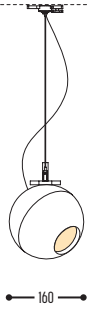

12-25

design co twee for dark

12-25 S
402-BB(B)-CCC-DD
402-BB(B)-EFFGGH-DD-K

12-25 S2
404-BB(B)-CCC-DD
404-BB(B)-EFFGGH-DD-K

BB(B)	COLORS	02		Black		
		03		White		
		101		Soft Pink		
		103		Soft Blue		
		104		Soft Green		
		124		Kaki		
		140		Old Pink		
		141		Terracotta Red		
		142		Oxide Red		
		111		Brass Finish		
		112		Gold Finish		
		137		Bronze Finish		
				RAL color on request		
		CCC	TYPE		060	
065					GU10	LED QPAR51 (MAX 20 W)
EFF	CRI • LUMENOUTPUT	915	>90 CRI • 1500 Lm / 350 mA / 11,6W			
		GG	REFLECTOR	20	20°	
				40	40°	
H	COLOR TEMP.	60	60°			
		2	2700K			
3	3000K	4	4000K			
DD	SUSP. CABLE	01	1,5 m			
		02	2,5 m			
K	LED	1	No driver	Except for 12-25 S2 (extern)		
		0	Non dimmable (intern)			
		2	Dimmable 1-10 V (intern)			
		3	Dali (intern)			

Lampbase is standard matt black for all spheres; matt white for white spheres.

12-25 TRACK S
462-BB(B)-CCC-DD

12-25 TRACK S LED
462-BB(B)-EFFGGH-DD-K

12-25 TRACK
461-BB(B)-CCC-00

12-25 TRACK LED
461-BB(B)-EFFGGH-00-K