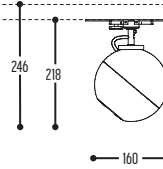

Lampbase is standard matt black for all spheres; matt white for white spheres.

12-25 TRACK S
462-BB(B)-CCC-DD

12-25 TRACK S LED
462-BB(B)-EFFGGH-DD-K

12-25 TRACK
461-BB(B)-CCC-00

12-25 TRACK LED
461-BB(B)-EFFGGH-00-K