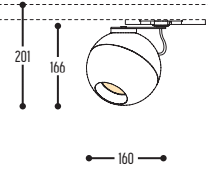

Lampbase is standard matt black for all spheres; matt white for white spheres.

12-25 TRACK S
462-BB(B)-CCC-DD

12-25 TRACK S LED
462-BB(B)-EFFGGH-DD-K

12-25 TRACK
461-BB(B)-CCC-00

12-25 TRACK LED
461-BB(B)-EFFGGH-00-K