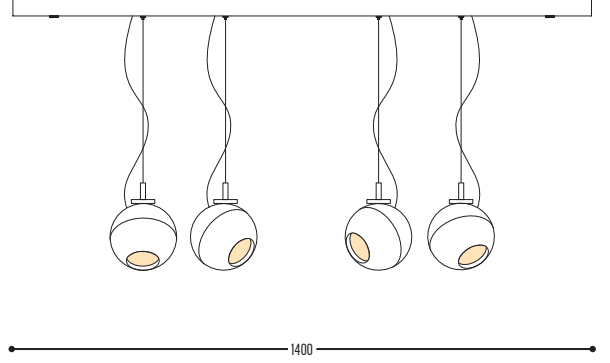

12-25 4P

444-BB(B)-CCC-01
444-BB(B)-EFFGGH-01-K

BB(B)	COLORS	02		Black		
		03		White		
		101		Soft Pink		
		103		Soft Blue		
		104		Soft Green		
		124		Kaki		
		140		Old Pink		
		141		Terracotta Red		
		142		Oxide Red		
		111		Brass Finish		
		112		Gold Finish		
		137		Bronze Finish		
					RAL color on request	
CCC	TYPE		060		E27	LED QPAR20 (MAX 20 W)
			065		GU10	LED QPAR51 (MAX 20 W)
EFF	CRI • LUMENOUTPUT	915	>90 CRI • 1500 Lm / 350 mA / 11,6W			
GG	REFLECTOR	20	20°			
		40	40°			
		60	60°			
H	COLOR TEMP.	2	2700K			
		3	3000K			
		4	4000K			
DD	SUSP. CABLE	01	1,5 m			
		02	2,5 m			
K	LED	1	No driver			
		0	Non dimmable (intern)			
		2	Dimmable 1-10 V (intern)		Except for 12-25 S2 (extern)	
		3	Dali (intern)			

Ceiling base standard matt white on request other colors possible