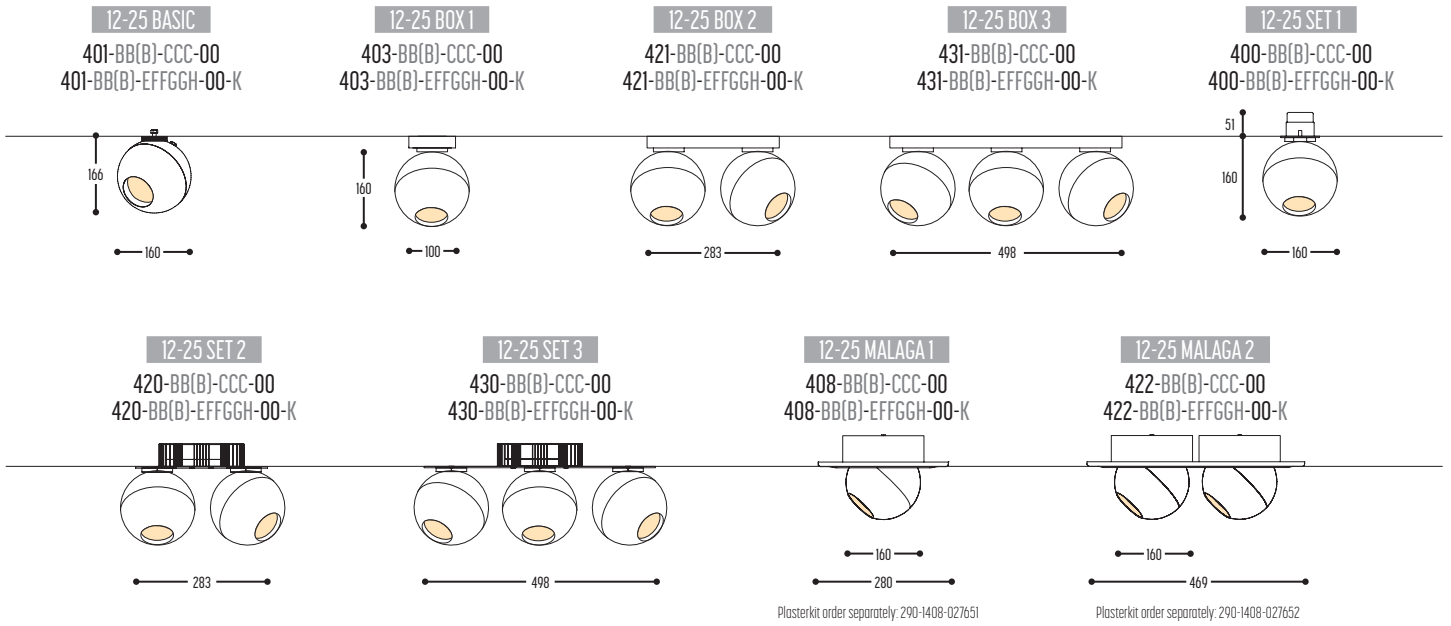

BB(B)	COLORS	02		Black			
		03		White			
		101		Soft Pink			
		103		Soft Blue			
		104		Soft Green			
		124		Kaki			
		140		Old Pink			
		141		Terracotta Red			
		142		Oxide Red			
		111		Brass Finish			
		112		Gold Finish			
		137		Bronze Finish			
		RAL color on request					
CCC	TYPE		060		E27	LED QPAR20 (MAX 20 W)	
			065		GU10	LED QPAR51 (MAX 20 W)	
EFF	CRI • LUMENOUTPUT	915	>90 CRI • 1500 Lm / 350 mA / 11,6W				
		GG	REFLECTOR	20	20°		
H	COLOR TEMP.	40	40°				
		60	60°				
		2	2700K				
K	DRIVER	3	3000K				
		4	4000K				
		1	No driver				
		0	Non dimmable (extern)				
		2	Dimmable 1-10 V (extern)				
		3	Dali (extern)				

Lampbase is standard matt black for all spheres; matt white for white spheres.