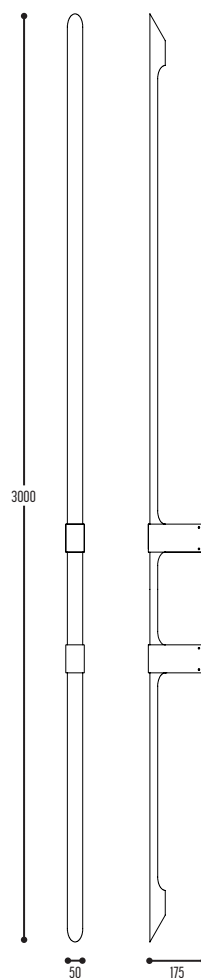

AGUJA

design ricardo bofill taller de arquitectura for dark

1/1

AGUJA 115
1279-BB(B)-3-K

AGUJA 170
1275-BB(B)-3-K

AGUJA 300
1276-BB(B)-3-K

BB(B)	COLORS	02		Black
		03		White
		111		Brass Finish
E	CRI • LUMENOUTPUT	3	AGUJA 115	>90CRI • 3150 Lm / 19,4W / 3000K
			AGUJA 170	>90CRI • 5250 Lm / 32,6W / 3000K
			AGUJA 300	>90CRI • 5523 Lm / 64,5W / 3000K / 24V
K	DRIVER	1	No driver	
		0	Non dimmable (intern)	
		2	Dimmable 1-10 V (extern)	
		3	Dali (extern)	

DARK®

© DARK 2021 - Dark has the right to change any technical data, dimensions, colors and characteristics without prior notice. All rights reserved. Please always check the latest technical data sheet on www.dark.be. Any reproduction of the Dark products is strictly forbidden and can seriously damage your health and endanger your bank account.