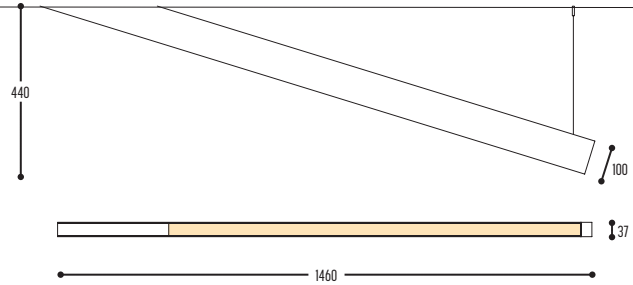

ANGLE BEAM

design anthony boelaert for dark

1/1

ANGLE BEAM 1

1230-BB(B)-824003-0-K

ANGLE BEAM 2

1231-BB(B)-832003-0-K

BB(B)	COLORS	02		Black		
		03		White		
		101		Soft Pink		
		103		Soft Blue		
		104		Soft Green		
		124		Kaki		
		140		Old Pink		
		141		Terracotta Red		
		142		Oxide Red		
		111		Brass Finish		
		112		Gold Finish		
		137		Bronze Finish		
						RAL color on request
		EFF	LED	ANGLE BEAM 1	824	2400 Lm / 27 W
		ANGLE BEAM 2	832	3200 Lm / 36 W		
GG	REFLECTOR	00	N.A.			
H	COLOR TEMP.	3	3000K			
J	DOWN TYPE	0	opal cover			
K	DRIVER	0	Non dimmable			
		2	Dimmable 1-10 V (intern)			
		3	Dali (intern)			