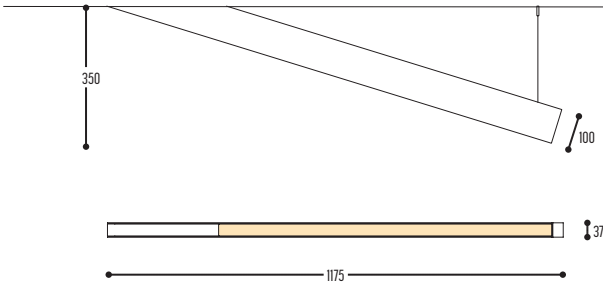

ANGLE BEAM

design anthony boelaert for dark

1/1

ANGLE BEAM 1

1230-BB(B)-824003-0-K

ANGLE BEAM 2

1231-BB(B)-832003-0-K

BB(B)	COLORS	02		Black		
		03		White		
		101		Soft Pink		
		103		Soft Blue		
		104		Soft Green		
		124		Kaki		
		140		Old Pink		
		141		Terracotta Red		
		142		Oxide Red		
		111		Brass Finish		
		112		Gold Finish		
		137		Bronze Finish		
						RAL color on request
		EFF	LED	ANGLE BEAM 1	824	2400 Lm / 27 W
		ANGLE BEAM 2	832	3200 Lm / 36 W		
GG	REFLECTOR	00	N.A.			
H	COLOR TEMP.	3	3000K			
J	DOWN TYPE	0	opal cover			
K	DRIVER	0	Non dimmable			
		2	Dimmable 1-10 V (intern)			
		3	Dali (intern)			