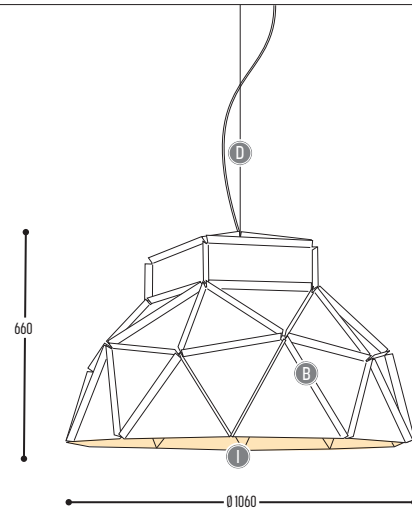

# APOLLO

design romy kühne for dark

1/1

## APOLLO

740-BB-001-DD-II(I)  
740-BB-930002-DD-II(I)-K

BB(B)	COLOR OUTSIDE	02		Black
		03		White
		10		Inox
CCC	TYPE E27	001		LED / Globe (MAX 15 W)
EFF	CRI • LUMENOUTPUT	930	>90 CRI • 3300 Lm / 750 mA / 24,9 W	
GG	REFLECTOR	00	N.A.	
H	COLOR TEMP.	2	2700 K	
DD	SUSP. CABLE	02	2,5 m	
		03	5 m	
II(I)	COLOR INSIDE	02		Black
		03		White
		101		Soft Pink
		103		Soft Blue
		104		Soft Green
		124		Kaki
		140		Old Pink
		141		Terracotta Red
		142		Oxide Red
		111		Brass Finish
		112		Gold Finish
137		Bronze Finish		
			RAL color on request	
K	DRIVER	0	Non dimmable (intern)	
		2	Dimmable 1-10 V (intern)	
		3	Dali (intern)	