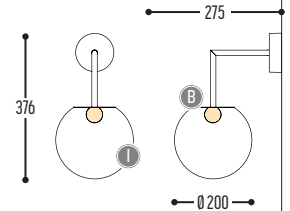

BANGSTER WALL 1

2141-BB-071200-II
2141-BB-90420H-II-K