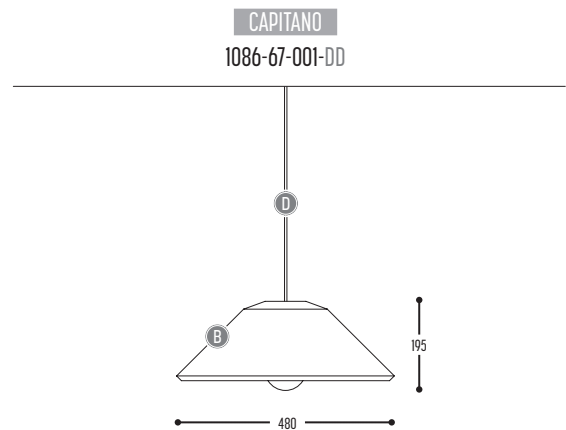

CAPITANO

design dark studio for dark

1/1

BB	COLORS	67	Cork
CCC	TYPE E27	001	LED / Globe (MAX 15 W)
DD	SUSP. CABLE	01	1,5 m
		02	2,5 m

DARK®

© DARK 2021 - Dark has the right to change any technical data, dimensions, colors and characteristics without prior notice. All rights reserved. Please check always the latest technical data sheets on www.dark.be. Any reproduction of the Dark products is strictly forbidden and can seriously damage your health and endanger your bank account.