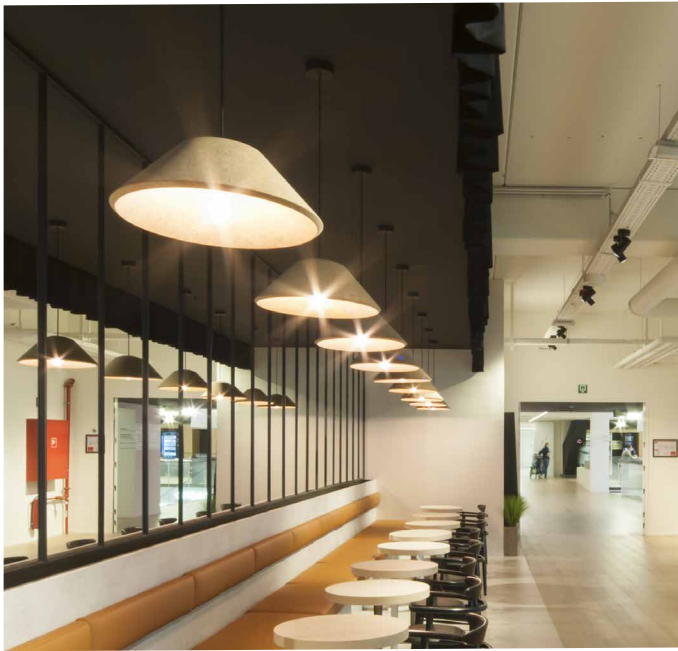

CAPITANO

design dark studio for dark

1/1

BB	COLORS	67	Cork
CCC	TYPE E27	001	LED / Globe (MAX 15 W)
DD	SUSP. CABLE	01	1,5 m
		02	2,5 m

DARK®

© DARK 2021 - Dark has the right to change any technical data, dimensions, colors and characteristics without prior notice. All rights reserved. Please check always the latest technical data sheets on www.dark.be. Any reproduction of the Dark products is strictly forbidden and can seriously damage your health and endanger your bank account.