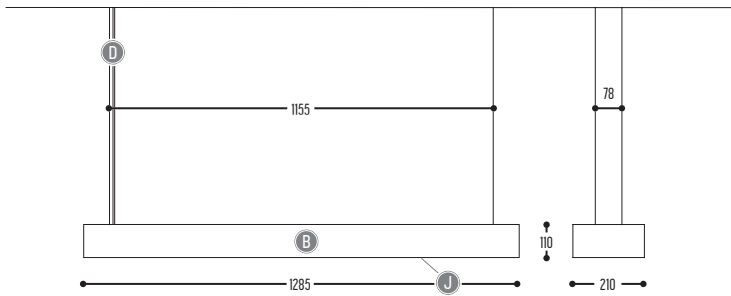

# D-CONCRETE / D-COW / D-LEATHER / D-RABBIT

design ivan missinne for dark

1/1

D-FAMILY  
110-BB-8663-K-DD-0-J

|     |                   |     |   |
|-----|-------------------|-----|---|
| BB  | MATERIAL          | 40  |  Cow           |
|     |                   | 42  |  Leather Black |
|     |                   | 43  |  Concrete      |
|     |                   | 44  |  Rabbit White  |
|     |                   | 45  |  Rabbit Brown  |
|     |                   | 46  |  Rabbit Black  |
| EFF | CRI • LUMENOUTPUT | 866 | >90 CRI • 3910 Lm / 25,9 W  |
| H   | COLOR TEMP.       | 3   | 3000K   |
| K   | DRIVER            | 0   | Non dimmable (intern)   |
|     |                   | 2   | Dimmable 1-10 V (intern)  |
|     |                   | 3   | Dali (intern)   |
| DD  | SUSP. CABLE       | 01  | 1,5 m   |
|     |                   | 02  | 2,5 m   |
| J   | DIFFUSER          | 1   | Opal  |
|     |                   | 2   | Prismatic   |