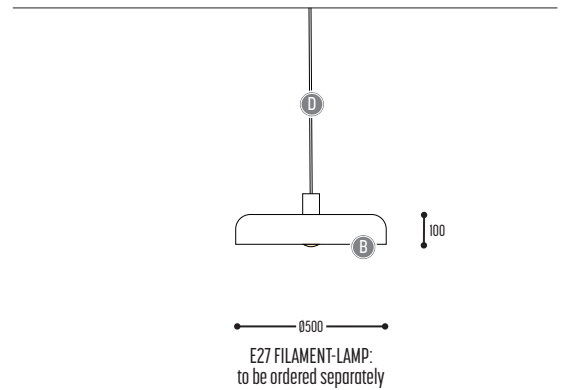

GAZTA

design vincent van laere for dark

1/1

GAZTA 50S
3020-BB(B)-001-DD
3020-BB(B)-90600H-DD-K

BB(B)	COLORS	02		Black
		03		White
		101		Soft Pink
		103		Soft Blue
		104		Soft Green
		124		Kaki
		140		Old Pink
		141		Terracotta Red
		142		Oxide Red
		112		Gold Finish
		137		Bronze Finish
021		Black/Gold		
			RAL color on request	
CCC	TYPE E27	001		LED Globe (MAX 10W)
EFF	CRI • LUMENOUTPUT	906	>90 CRI • 600 Lm / 350 mA / 6 W	
GG	REFLECTOR	00	N.A.	
H	COLOR TEMP.	2	2700K	
		3	3000K	
DD	SUSP. CABLE	01	1,5 m	
		02	2,5 m	
K	DRIVER	1	No driver	
		0	Non dimmable (intern)	
		2	Dimmable 1-10 V (intern)	
		3	Dali (intern)	
		4	Phase cut (intern)	

GAZTA 90S
3021-BB(B)-001-DD
3021-BB(B)-90600H-DD-K

DARK®

© DARK 2021 - Dark has the right to change any technical data, dimensions, colors and characteristics without prior notice. All rights reserved. Please check always the latest technical data sheets on www.dark.be. Any reproduction of the Dark products is strictly forbidden and can seriously damage your health and endanger your bank account.