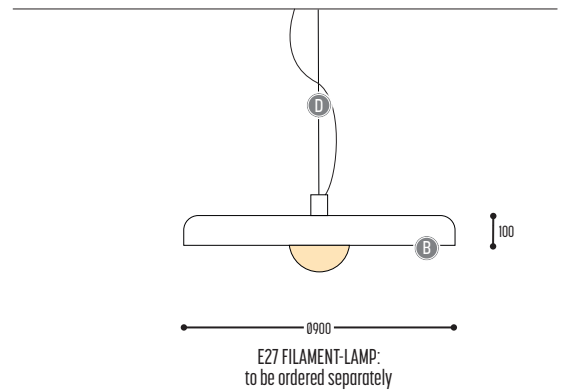

GAZTA

design vincent van laere for dark

1/1

GAZTA 50S
3020-BB(B)-001-DD
3020-BB(B)-90600H-DD-K

BB(B)	COLORS	02		Black
		03		White
		101		Soft Pink
		103		Soft Blue
		104		Soft Green
		124		Kaki
		140		Old Pink
		141		Terracotta Red
		142		Oxide Red
		112		Gold Finish
		137		Bronze Finish
021		Black/Gold		
			RAL color on request	
CCC	TYPE E27	001		LED Globe (MAX 10W)
EFF	CRI • LUMENOUTPUT	906	>90 CRI • 600 Lm / 350 mA / 6 W	
GG	REFLECTOR	00	N.A.	
H	COLOR TEMP.	2	2700K	
		3	3000K	
DD	SUSP. CABLE	01	1,5 m	
		02	2,5 m	
K	DRIVER	1	No driver	
		0	Non dimmable (intern)	
		2	Dimmable 1-10 V (intern)	
		3	Dali (intern)	
		4	Phase cut (intern)	

GAZTA 90S
3021-BB(B)-001-DD
3021-BB(B)-90600H-DD-K

DARK®

© DARK 2021 - Dark has the right to change any technical data, dimensions, colors and characteristics without prior notice. All rights reserved. Please check always the latest technical data sheets on www.dark.be. Any reproduction of the Dark products is strictly forbidden and can seriously damage your health and endanger your bank account.