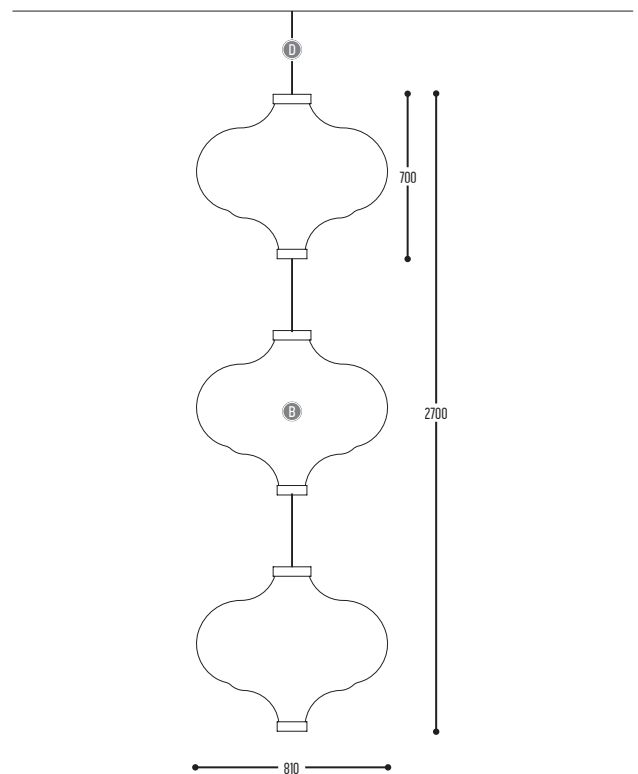

NO COPY

design anthony duffeleer for dark

1/1

NO COPY

230-03-CCC-DD
230-03-5103-DD-K
230-03-EFF-DD-K

NO COPY SNAKE

231-03-CCC-DD
231-03-5103-DD-K
231-03-EFF-DD-K

| | | | |
|-----|-------------------|-----|-----------------------------------|
| BB | MATERIAL | 03 | White (translucent) |
| CCC | TYPE G5 | 324 | T16 (24 W) Non Dim |
| | | 325 | T16 (24 W) Dim 1-10 V |
| | | 326 | T16 (24 W) ONE 4 ALL |
| EFF | CRI • LUMENOUTPUT | 510 | >90 CRI • 8000 Lm / 370 mA / 79 W |
| | COLOR TEMP. | 3 | 3000 K |
| DD | SUSP. CABLE | 02 | 2,5 m |
| | | 03 | 5 m |
| K | DRIVER | 0 | Non dimmable (intern) |
| | | 2 | Dimmable 1-10 V (intern) |
| | | 3 | Dali (intern) |

| | | | |
|-----|-------------------|-----|--------------------------------------|
| BB | MATERIAL | 03 | White (translucent) |
| EFF | CRI • LUMENOUTPUT | 500 | RGB |
| | | 505 | RGBW |
| DD | SUSP. CABLE | 02 | 2,5 m |
| | | 03 | 5 m |
| K | DRIVER | 0 | Standalone • remote control (intern) |
| | | 3 | Dali (intern) |
| | | 9 | DMX (intern) |