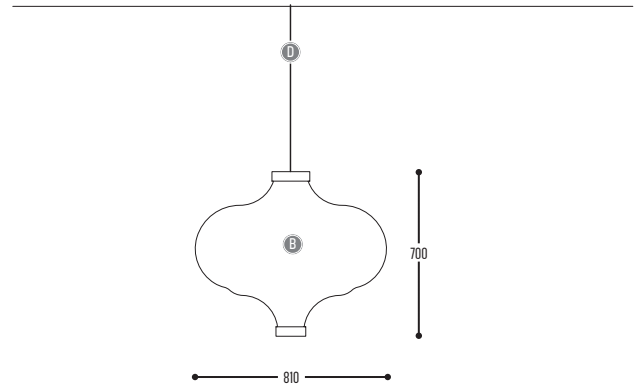

NO COPY

design anthony duffeleer for dark

1/1

NO COPY

230-03-CCC-DD
230-03-5103-DD-K
230-03-EFF-DD-K

NO COPY SNAKE

231-03-CCC-DD
231-03-5103-DD-K
231-03-EFF-DD-K

| | | | |
|-----|-------------------|-----|-----------------------------------|
| BB | MATERIAL | 03 | White (translucent) |
| CCC | TYPE G5 | 324 | T16 (24 W) Non Dim |
| | | 325 | T16 (24 W) Dim 1-10 V |
| | | 326 | T16 (24 W) ONE 4 ALL |
| EFF | CRI • LUMENOUTPUT | 510 | >90 CRI • 8000 Lm / 370 mA / 79 W |
| | COLOR TEMP. | 3 | 3000 K |
| DD | SUSP. CABLE | 02 | 2,5 m |
| | | 03 | 5 m |
| K | DRIVER | 0 | Non dimmable (intern) |
| | | 2 | Dimmable 1-10 V (intern) |
| | | 3 | Dali (intern) |

| | | | |
|-----|-------------------|-----|--------------------------------------|
| BB | MATERIAL | 03 | White (translucent) |
| EFF | CRI • LUMENOUTPUT | 500 | RGB |
| | | 505 | RGBW |
| DD | SUSP. CABLE | 02 | 2,5 m |
| | | 03 | 5 m |
| K | DRIVER | 0 | Standalone • remote control (intern) |
| | | 3 | Dali (intern) |
| | | 9 | DMX (intern) |