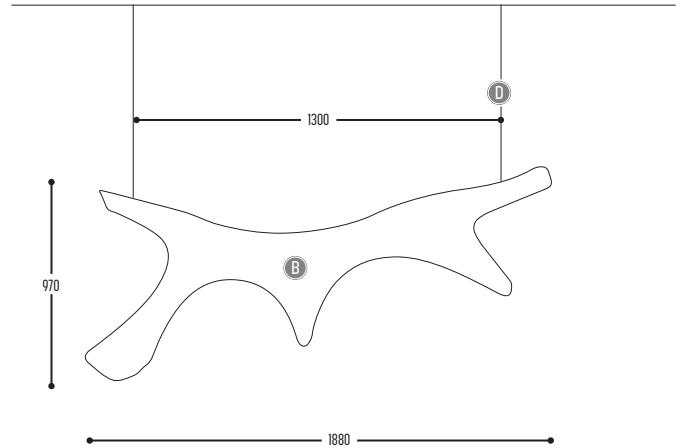

OBLIVION

design arne quinze for dark

1/1

OBLIVION
 240-03-CCC-DD
 240-03-5103-DD-K
 240-03-EFF-DD-K

BB	MATERIAL	03	White (translucent)
CCC	TYPE G5	339	T16 (39 W) Non Dim
		340	T16 (39 W) Dim 1-10 V
		341	T16 (39 W) ONE 4 ALL
EFF	CRI • LUMENOUTPUT	510	>90 CRI • 8000 Lm / 480 mA / 75 W
H	COLOR TEMP.	3	3000 K
DD	SUSP. CABLE	02	2,5 m
		03	5 m
K	DRIVER	0	Non dimmable (intern)
		2	Dimmable 1-10 V (intern)
		3	Dali (intern)

BB	MATERIAL	03	White (translucent)
EFF	CRI • LUMENOUTPUT	500	RGB
		505	RGBW
DD	SUSP. CABLE	02	2,5 m
		03	5 m
K	DRIVER	0	Standalone • remote control (intern)
		3	Dali (intern)
		9	DMX (intern)

DARK[®]

© DARK 2021 - Dark has the right to change any technical data, dimensions, colors and characteristics without prior notice. All rights reserved. Please check always the latest technical data sheets on www.dark.be. Any reproduction of the Dark products is strictly forbidden and can seriously damage your health and endanger your bank account.