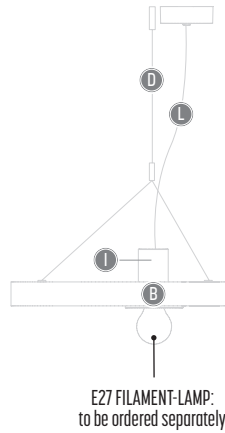

ROND-L

design detail concept for dark

BB(B)	MATERIALS	43		Concrete	
		67		Cork	
		117		Oak stained black	
		118		Oak natural	
		132		Driftwood	
		120		Marble White	
		121		Marble Green	
		133		Marble Grey	
		<small>not on available on ROND-L 3S & ROND-L 3</small>			
		CCC	TYPE E27	001	
DD	SUSP. CABLE	01	1,5 m		
		02	2,5 m		
II(I)	COLORS	02		Black	
		03		White	
		103		Soft Blue	
		104		Soft Green	
		124		Kaki	
		112		Gold Finish	
LL	SUSP. KIT	02		Black	
		03		White	
		04		Pink	