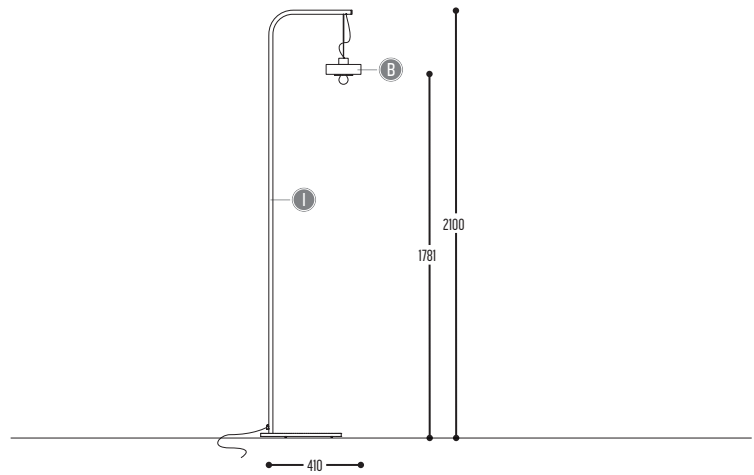

ROND-L FLOOR
1256-BB(B)-001-II(I)

BB(B)	MATERIALS	67		Cork
		117		Oak stained black
		118		Oak natural
		132		Driftwood
CCC	TYPE E27	001		LED (MAX 8 W)
DD	SUSP. CABLE	01	1,5 m	
		02	2,5 m	
II(I)	COLORS	02		Black
		03		White
		103		Soft Blue
		104		Soft Green
		124		Kaki
		112		Gold Finish

Alu-chosen material.

DARK®

© DARK 2021 - Dark has the right to change any technical data, dimensions, colors and characteristics without prior notice. All rights reserved. Please check always the latest technical data sheets on www.dark.be. Any reproduction of the Dark products is strictly forbidden and can seriously damage your health and endanger your bank account.

DARK at night nv
Vliegplein 43
9991 Maldegem – Belgium
+32 50 71 81 40
info@dark.be
www.dark.be