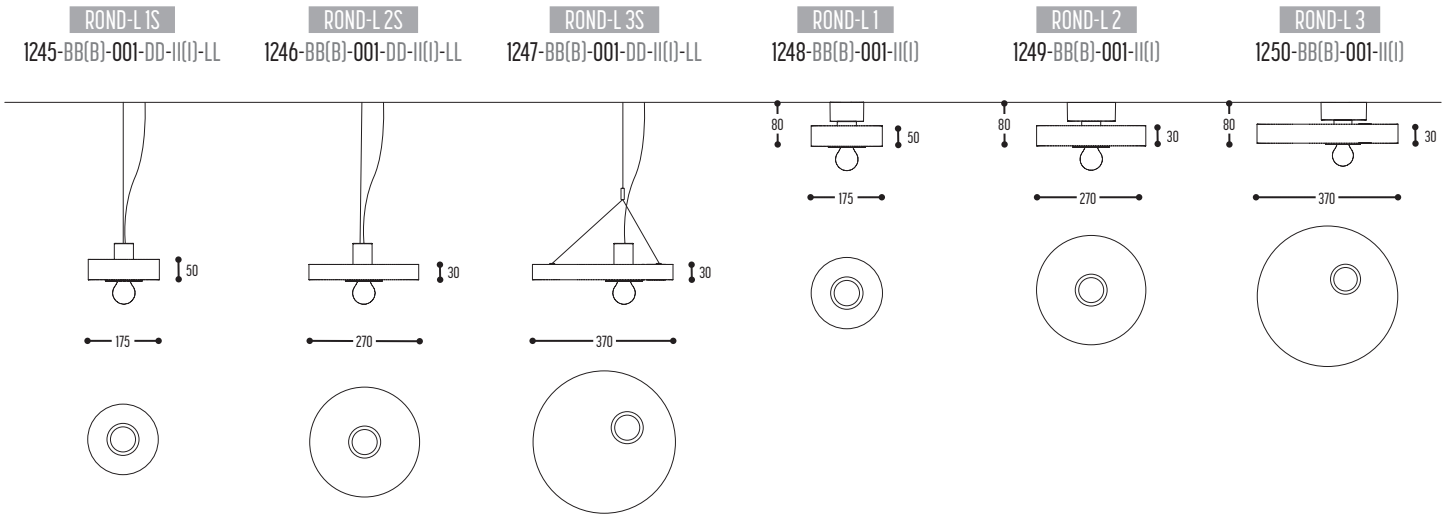

ROND-L

design detail concept for dark

BB(B)	MATERIALS	43		Concrete	
		67		Cork	
		117		Oak stained black	
		118		Oak natural	
		132		Driftwood	
		120		Marble White	
		121		Marble Green	
		133		Marble Grey	
		<small>not on available on ROND-L 3S & ROND-L 3</small>			
		CCC	TYPE E27	001	
DD	SUSP. CABLE	01	1,5 m		
		02	2,5 m		
II(I)	COLORS	02		Black	
		03		White	
		103		Soft Blue	
		104		Soft Green	
		124		Kaki	
		112		Gold Finish	
LL	SUSP. KIT	02		Black	
		03		White	
		04		Pink	