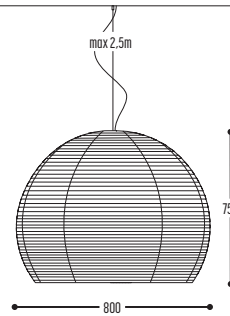

SANGHA

design dark studio for dark

1/1

SANGHA 30
1010-1-BB(B)-001-DD-LL

SANGHA 40
1010-2-BB(B)-001-DD-LL

SANGHA 50
1010-3-BB(B)-001-DD-LL

SANGHA 80
1010-4-BB(B)-001-DD-LL
1010-4-BB(B)-914002-DD-LL-K

SANGHA 120
1010-5-BB(B)-001-DD-LL
1010-4-BB(B)-914002-DD-LL-K