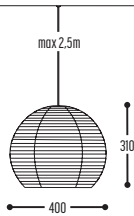

SANGHA

design dark studio for dark

1/1

SANGHA 30
1010-1-BB(B)-001-DD-LL

SANGHA 40
1010-2-BB(B)-001-DD-LL

SANGHA 50
1010-3-BB(B)-001-DD-LL

SANGHA 80
1010-4-BB(B)-001-DD-LL
1010-4-BB(B)-914002-DD-LL-K

SANGHA 120
1010-5-BB(B)-001-DD-LL
1010-4-BB(B)-914002-DD-LL-K