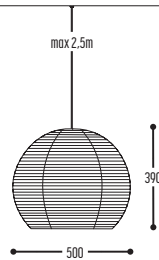

SANGHA

design dark studio for dark

1/1

SANGHA 30
1010-1-BB(B)-001-DD-LL

SANGHA 40
1010-2-BB(B)-001-DD-LL

SANGHA 50
1010-3-BB(B)-001-DD-LL

SANGHA 80
1010-4-BB(B)-001-DD-LL
1010-4-BB(B)-914002-DD-LL-K

SANGHA 120
1010-5-BB(B)-001-DD-LL
1010-4-BB(B)-914002-DD-LL-K