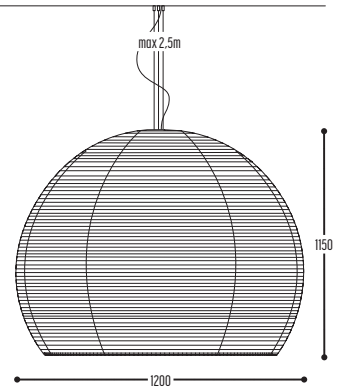

SANGHA

design dark studio for dark

1/1

SANGHA 30
1010-1-BB(B)-001-DD-LL

SANGHA 40
1010-2-BB(B)-001-DD-LL

SANGHA 50
1010-3-BB(B)-001-DD-LL

SANGHA 80
1010-4-BB(B)-001-DD-LL
1010-4-BB(B)-914002-DD-LL-K

SANGHA 120
1010-5-BB(B)-001-DD-LL
1010-4-BB(B)-914002-DD-LL-K