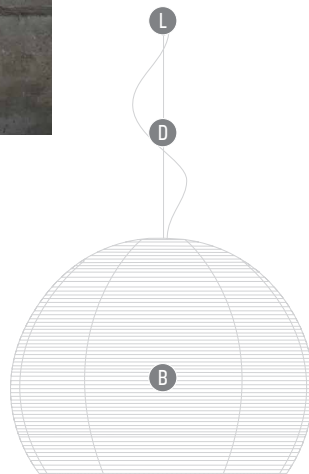

SANGHA

design dark studio for dark

1/1

SANGHA 30
1010-1-BB(B)-001-DD-LL

SANGHA 40
1010-2-BB(B)-001-DD-LL

SANGHA 50
1010-3-BB(B)-001-DD-LL

SANGHA 80
1010-4-BB(B)-001-DD-LL
1010-4-BB(B)-914002-DD-LL-K

SANGHA 120
1010-5-BB(B)-001-DD-LL
1010-4-BB(B)-914002-DD-LL-K

BBB	COLORS	02		Black
		03		White
		37		Natural
		101		Soft Pink
		103		Soft Blue
		104		Soft Green
		124		Kaki
		140		Old Pink
		141		Terracotta Red
		142		Oxide Red
		RAL color on request		
CCC	TYPE E27	001		LED (MAX 12 W)
EFF	CRI • LUMENOUTPUT	914	>90 CRI • 1400 Lm / 350 mA / 14 W	
GG	REFLECTOR	00	N.A.	
H	COLOR TEMP.	2	2700K	
DD	SUSP. CABLE	01	1,5 m	
		02	2,5 m	
LL	SUSP. KIT	02	Black	
		03	White	
K	DRIVER	0	Non dimmable (intern)	
		2	Dimmable 1-10 V (intern)	
		3	Dali (intern)	