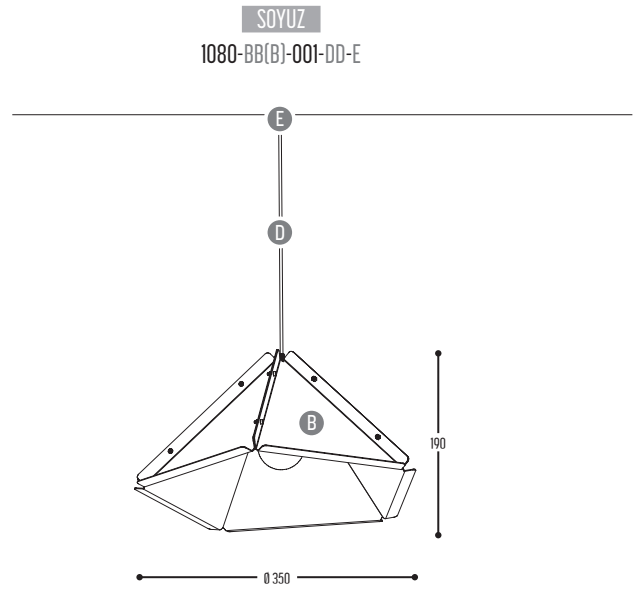

# SOYUZ

design dark studio for dark

1/1

BB(B)	COLORS	02		Black
		03		White
		101		Soft Pink
		103		Soft Blue
		104		Soft Green
		124		Kaki
		140		Old Pink
		141		Terracotta Red
		142		Oxide Red
		110		Brass
		137		Bronze Finish
			RAL color on request	
CCC	TYPE E27	001		LED (MAX 12 W)
DD	SUSP. CABLE	01	1,5 m	
		02	2,5 m	
EE	SUSP. KIT	B	Black	
		W	White	