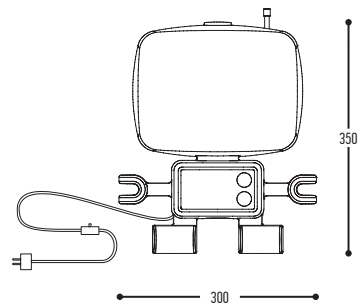

SPACEBOT

design constantin wortmann for dark

1/1

SPACEBOT
900-03-600-00

BB	MATERIAL	03	White (translucent)
CCC	TYPE E14	600	1x LED Candle (5,5 W)

DARK®

© DARK 2021 - Dark has the right to change any technical data, dimensions, colors and characteristics without prior notice. All rights reserved. Please check always the latest technical data sheets on www.dark.be. Any reproduction of the Dark products is strictly forbidden and can seriously damage your health and endanger your bank account.