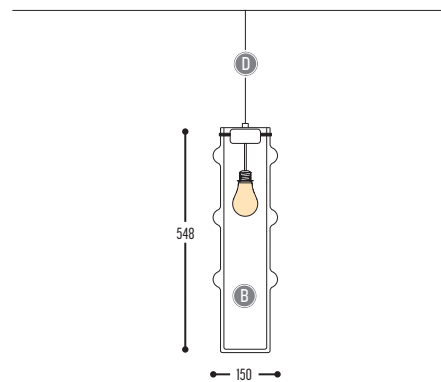

TRAPPED

design sem de l'anverre & kris henkens for dark

1/1

TRAPPED
260-BB-001-DD

BB	COLORS	00	Clear
		13	Milky
CCC	TYPE E27	001	LED / Globe (MAX.12 W)
DD	SUSP. CABLE	01	1,5 m
		02	2,5 m

DARK®

© DARK 2021 - Dark has the right to change any technical data, dimensions, colors and characteristics without prior notice. All rights reserved. Please check always the latest technical data sheets on www.dark.be. Any reproduction of the Dark products is strictly forbidden and can seriously damage your health and endanger your bank account.