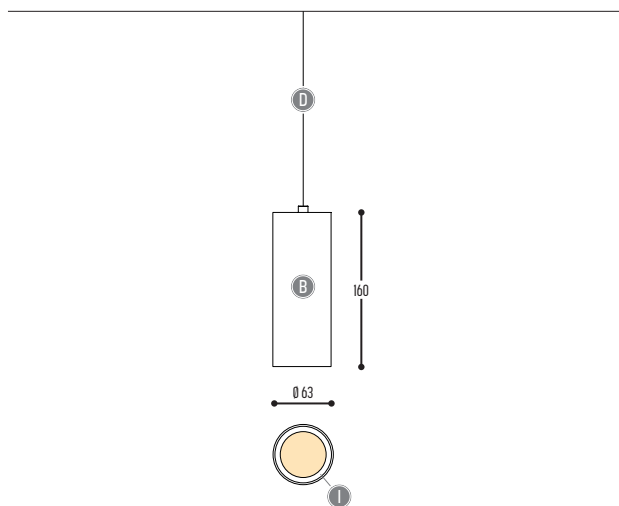

TUKI 60S
1349-BB-907GGH-DD-I-K

BB	COLORS	02	Black
		03	White
EFF	CRI • LUMENOUTPUT	907	>90 CRI • 895 Lm / 350 mA / 15 W
GG	REFLECTOR	11	11°
		20	20°
		34	34°
H	COLOR TEMP.	2	2700K
		3	3000K
		4	4000K
DD	SUSP. CABLE	01	1,5 m
		02	2,5 m
I	INSIDE COLOR	W	White
		B	Black
		G	Gold
K	DRIVER	0	Non dimmable (intern)
		4	Phase cut (intern)