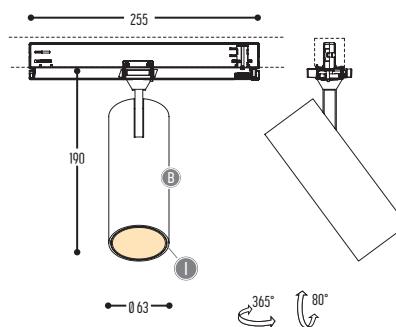

Alu        

TUKI 60 TRACK
1346-BB-907GGH-I-K

TRACK RAIL: to be ordered separately
Compatible with EUTRAC, GLOBAL & POWERGEAR

DALI - version

TRACK RAIL: to be ordered separately
Compatible with GLOBAL & POWERGEAR