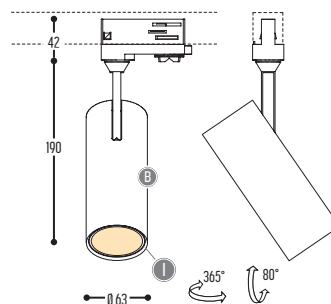

TUKI 60 TRACK
1346-BB-907GGH-I-K

TRACK RAIL: to be ordered separately
Compatible with EUTRAC, GLOBAL & POWERGEAR