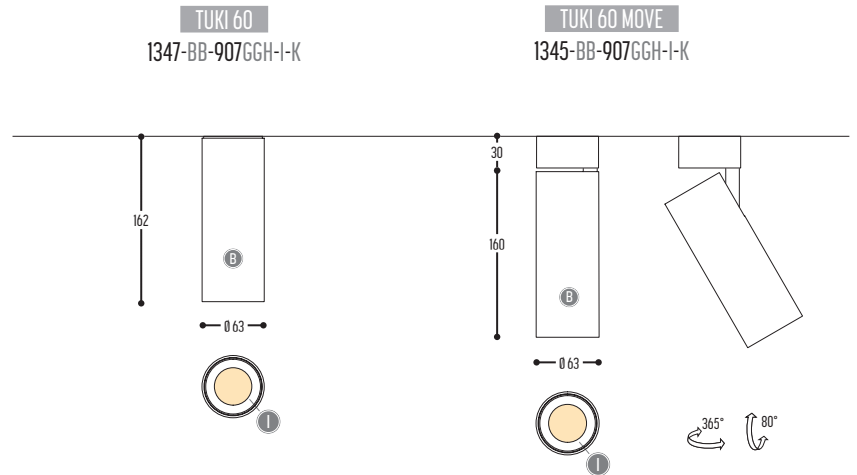

TUKI 60

design dark studio for dark

1/4

BB	COLORS	02	Black
		03	White
EFF	CRI • LUMENOUTPUT	907	>90 CRI • 895 Lm / 350 mA / 15 W
GG	REFLECTOR	11	11°
		20	20°
		34	34°
H	COLOR TEMP.	2	2700K
		3	3000K
I	INSIDE COLOR	W	White
		B	Black
		G	Gold
K	DRIVER	0	Non dimmable (intern)
		4	Phase cut (intern)