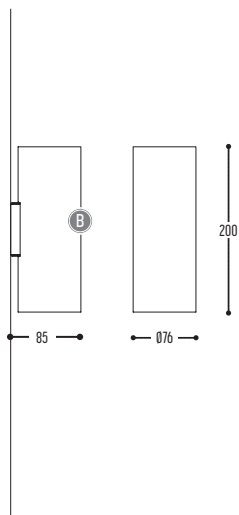

TUKI 60

design dark studio for dark

1/4

BB	COLORS	02	Black
		03	White
EFF	CRI • LUMENOUTPUT	907	>90 CRI • 895 Lm / 350 mA / 15 W
GG	REFLECTOR	11	11°
		20	20°
		34	34°
H	COLOR TEMP.	2	2700K
		3	3000K
I	INSIDE COLOR	W	White
		B	Black
		G	Gold
K	DRIVER	0	Non dimmable (intern)
		4	Phase cut (intern)

TUKI 60 WALL
2020-BB-90600H-K

BB(B)	COLORS	02	Black
		03	White
		112	Gold Finish
		RAL color on request	
EFF	CRI • LUMENOUTPUT	906	>90 CRI • 2X 600 Lm / 350 mA / 6,4 W
GG	REFLECTOR	00	N.A.
		2	2700K
		3	3000K
H	COLOR TEMP.	3	3000K
		4	4000K
K	DRIVER	1	No driver
		0	Non dimmable (intern)
		2	Dimmable 1-10 V (extern)
		3	Dali (extern)
		4	Phase cut (intern)